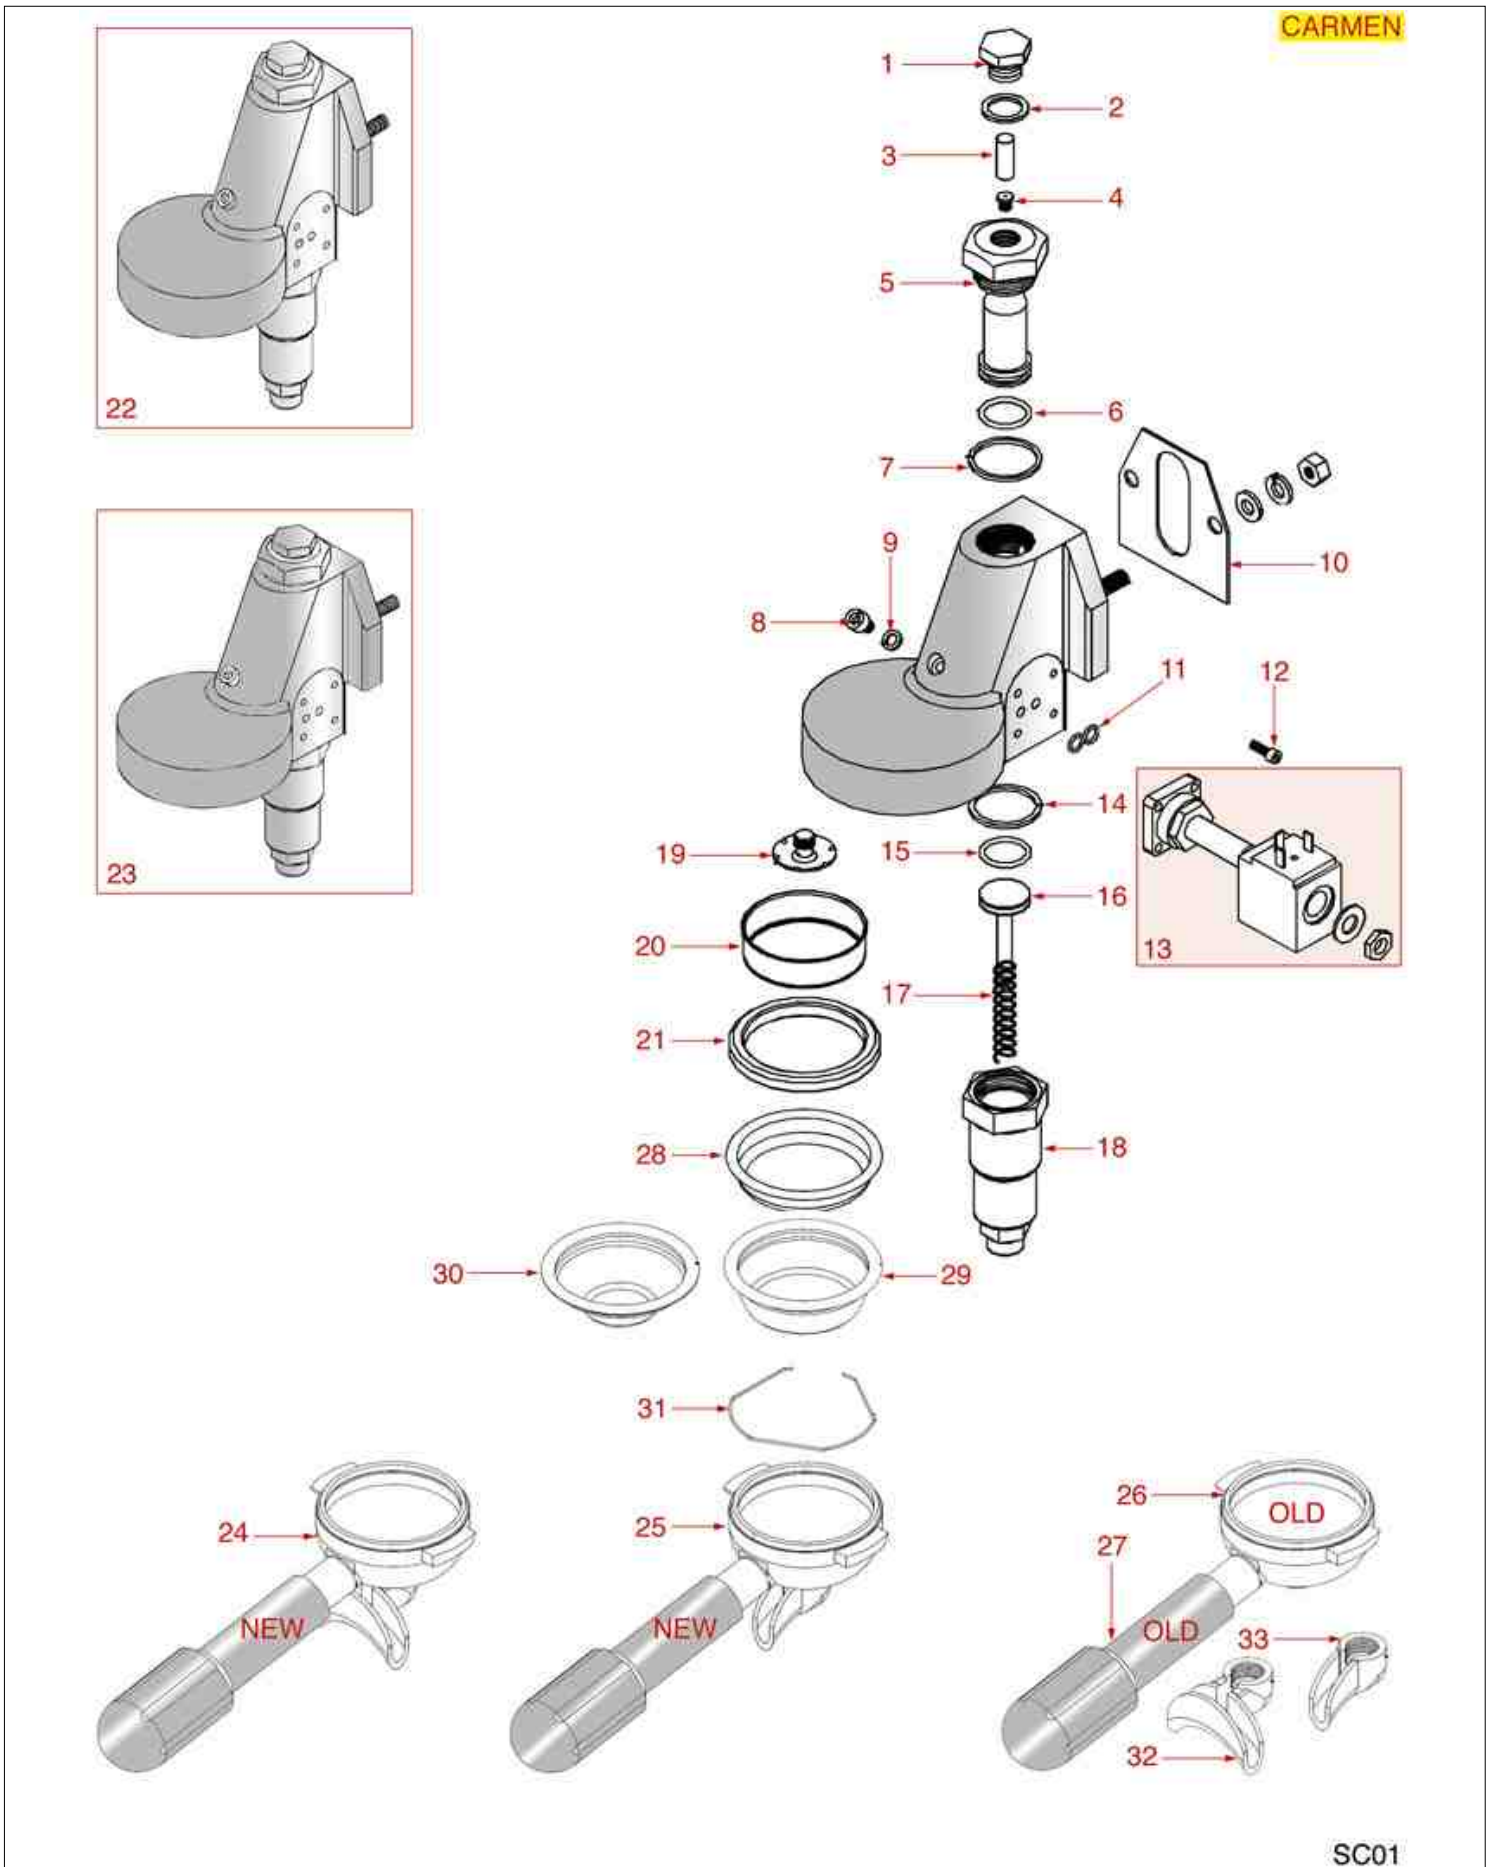

This document may not include universal spare parts

GROUP CARMEN

Positions without LF code no.: upon request

SCALA

Position	LF code no.	Description
1	1439001	CAP ø 16 mm FOR BREW GROUP
2	1186326	TEFLON FLAT GASKET ø 22x16x2 mm
3	1160517	WATER FILTER ø 8.5x22 mm
4	1501522	NOZZLE M6x1 HOLE ø 0,75 mm
5	1027016	UPPER CHROMIUM-PLATED SLEEVE
6	1186591	O-RING 0128 VITON
7	1186307	TEFLON FLAT GASKET ø 36x30x2 mm
10	1186384	COFFEE GROUP GASKET 80x70x2 mm
11	1186611	O-RING 02025 RED SILICONE
11	1186612	O-RING 02025 VITON
12	1455034	S/S SCREW T.C.C.E.I M4x10 UNI 5931
13	1120330	3-WAY SOLENOID VALVE LUCIFER 240V 50Hz
13	1120335	3-WAY SOLENOID VALVE PARKER 230V 50/60Hz
14	1186307	TEFLON FLAT GASKET ø 36x30x2 mm
15	1186327	O-RING 03081 EPDM
16	1324024	INFUSER SPINDLE
17	1250548	INFUSION SPRING ø 11x58 mm
18	1027018	OUTLET CHROMIUM-PLATED SLEEVE
19	1501561	GROUP SPRAY NOZZLE ø 30 mm M10x1
20	1081016	SHOWER SCREEN ø 60 mm
21	1186721	FILTER HOLDER GASKET ø 74x57x8 mm
22	1192003	BREW GROUP E61 LH
23	1192002	BREW GROUP E61 RH
26	1165022	FILTER HOLDER COFFEE MACHINES
27	1241504	FILTER HOLDER HANDLE M12
28	1160339	BLIND FILTER
29	1160252	2-CUP FILTER 12 GRAMS
29	1160337	2-CUP FILTER 14 GRAMS
30	1160251	1 CUP FILTER 6 g
30	1160335	1 CUP FILTER 7 g
31	1250101	FILTER BLOCKING SPRING ø 1,00 mm INOX
32	1022521	LONG DOUBLE SPOUT ø 3/8"
33	1022501	SINGLE SPOUT ø 3/8"