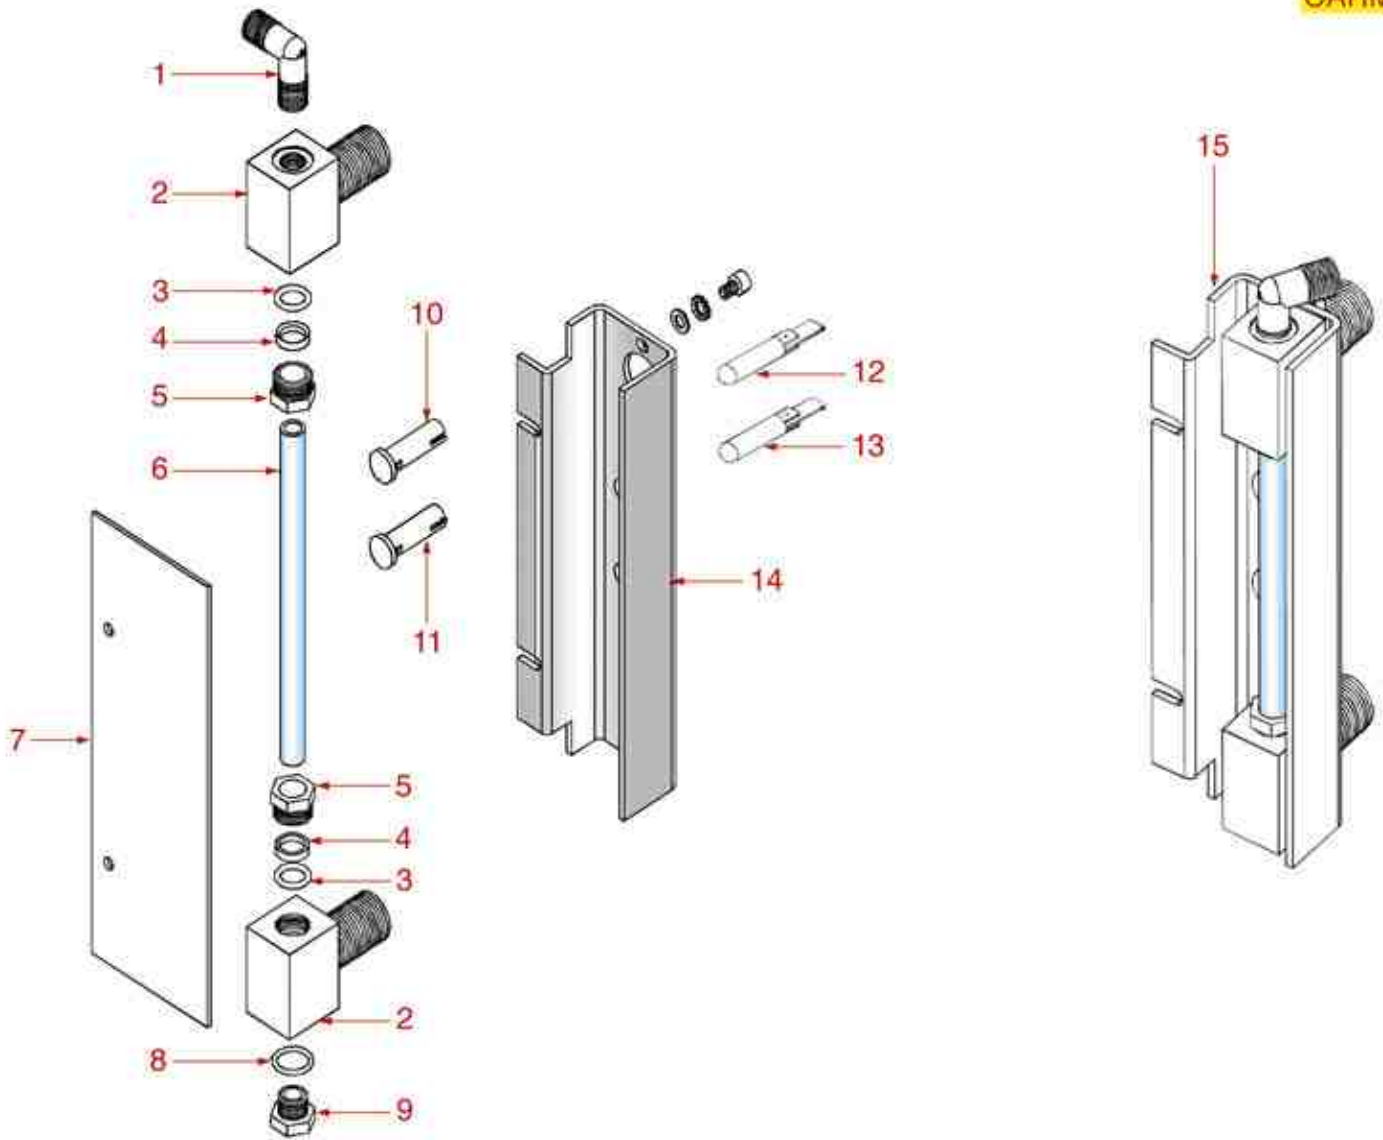

LEVEL GAUGE ASSY

CARMEN

SC03

SCALA

Position	LF code no.	Description
3	1186318	O-RING 03043 EPDM
4	1186448	LEVEL GLASS WASHER
6	1520006	LEVEL GLASS ø 11x154 mm SILK-SCREEN PRIN
8	1186619	COPPER FLAT GASKET ø 18x14x1.5 mm
12	3221097	NEUTRAL INDICATOR LAMP 220V
13	3221194	GREEN NEON INDICATOR LAMP 220V