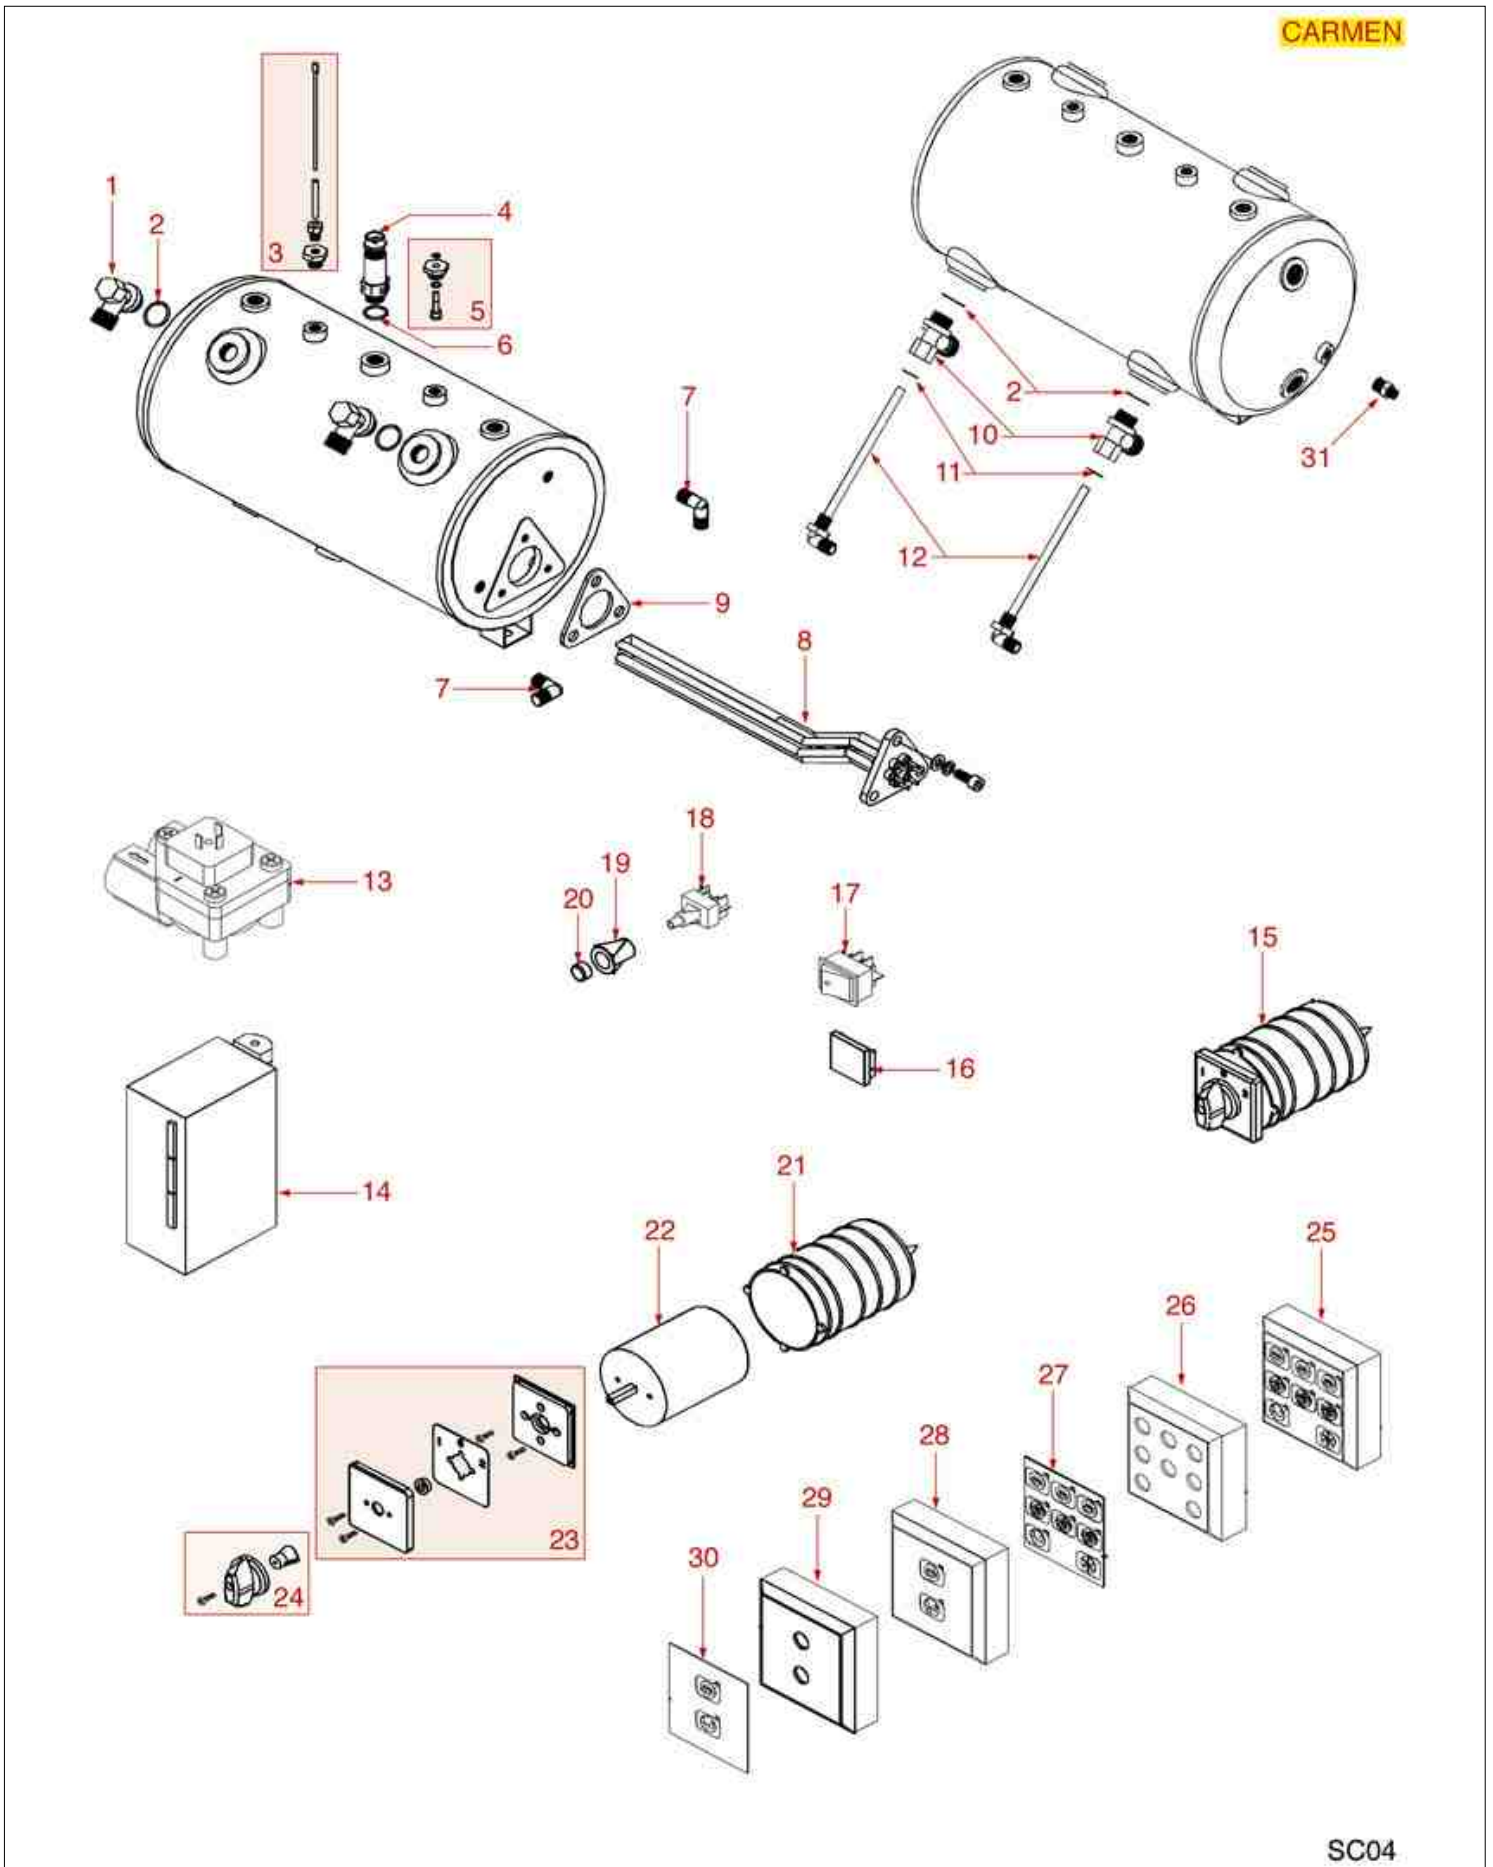

BOILER AND MISCELLANEOUS

Positions without LF code no.: upon request

SCALA

Position	LF code no.	Description
2	1186445	ROUND COPPER GASKET $\varnothing$ 26x21.4x2 mm
3	1341750	LEVEL PROBE $\varnothing$ 1/4"M-125 mm
4	1523572	BOILER VALVE $\varnothing$ 3/8"M
5	1523534	BOILER VALVE $\varnothing$ 1/4"M
5	1523537	BOILER VALVE $\varnothing$ 1/4"M
6	1186620	COPPER FLAT GASKET $\varnothing$ 22x17x1.5 mm
8	1755040	HEATING ELEMENT 2200W 230V
8	1755041	HEATING ELEMENT 3500W 230V
8	1755045	HEATING ELEMENT 4500W 230V
9	1186621	TRIANGULAR GASKET FOR HEATING ELEMENT
11	1186619	COPPER FLAT GASKET $\varnothing$ 18x14x1.5 mm
13	1455351	VOLUMETRIC FLOWMETER GICAR
14	1341005	DOSER CONTROL BOX 1-2-3 GROUPS 240V
15	1059001	SELECTOR SWITCH 0-2 POSITIONS 32A 600V
17	1319104	BLACK BIPOLAR SWITCH 16A 250V
18	1319100	BIPOLAR SWITCH 250V 16A
25	1319099	PUSH-BUTTON PANEL 8 BUTTONS