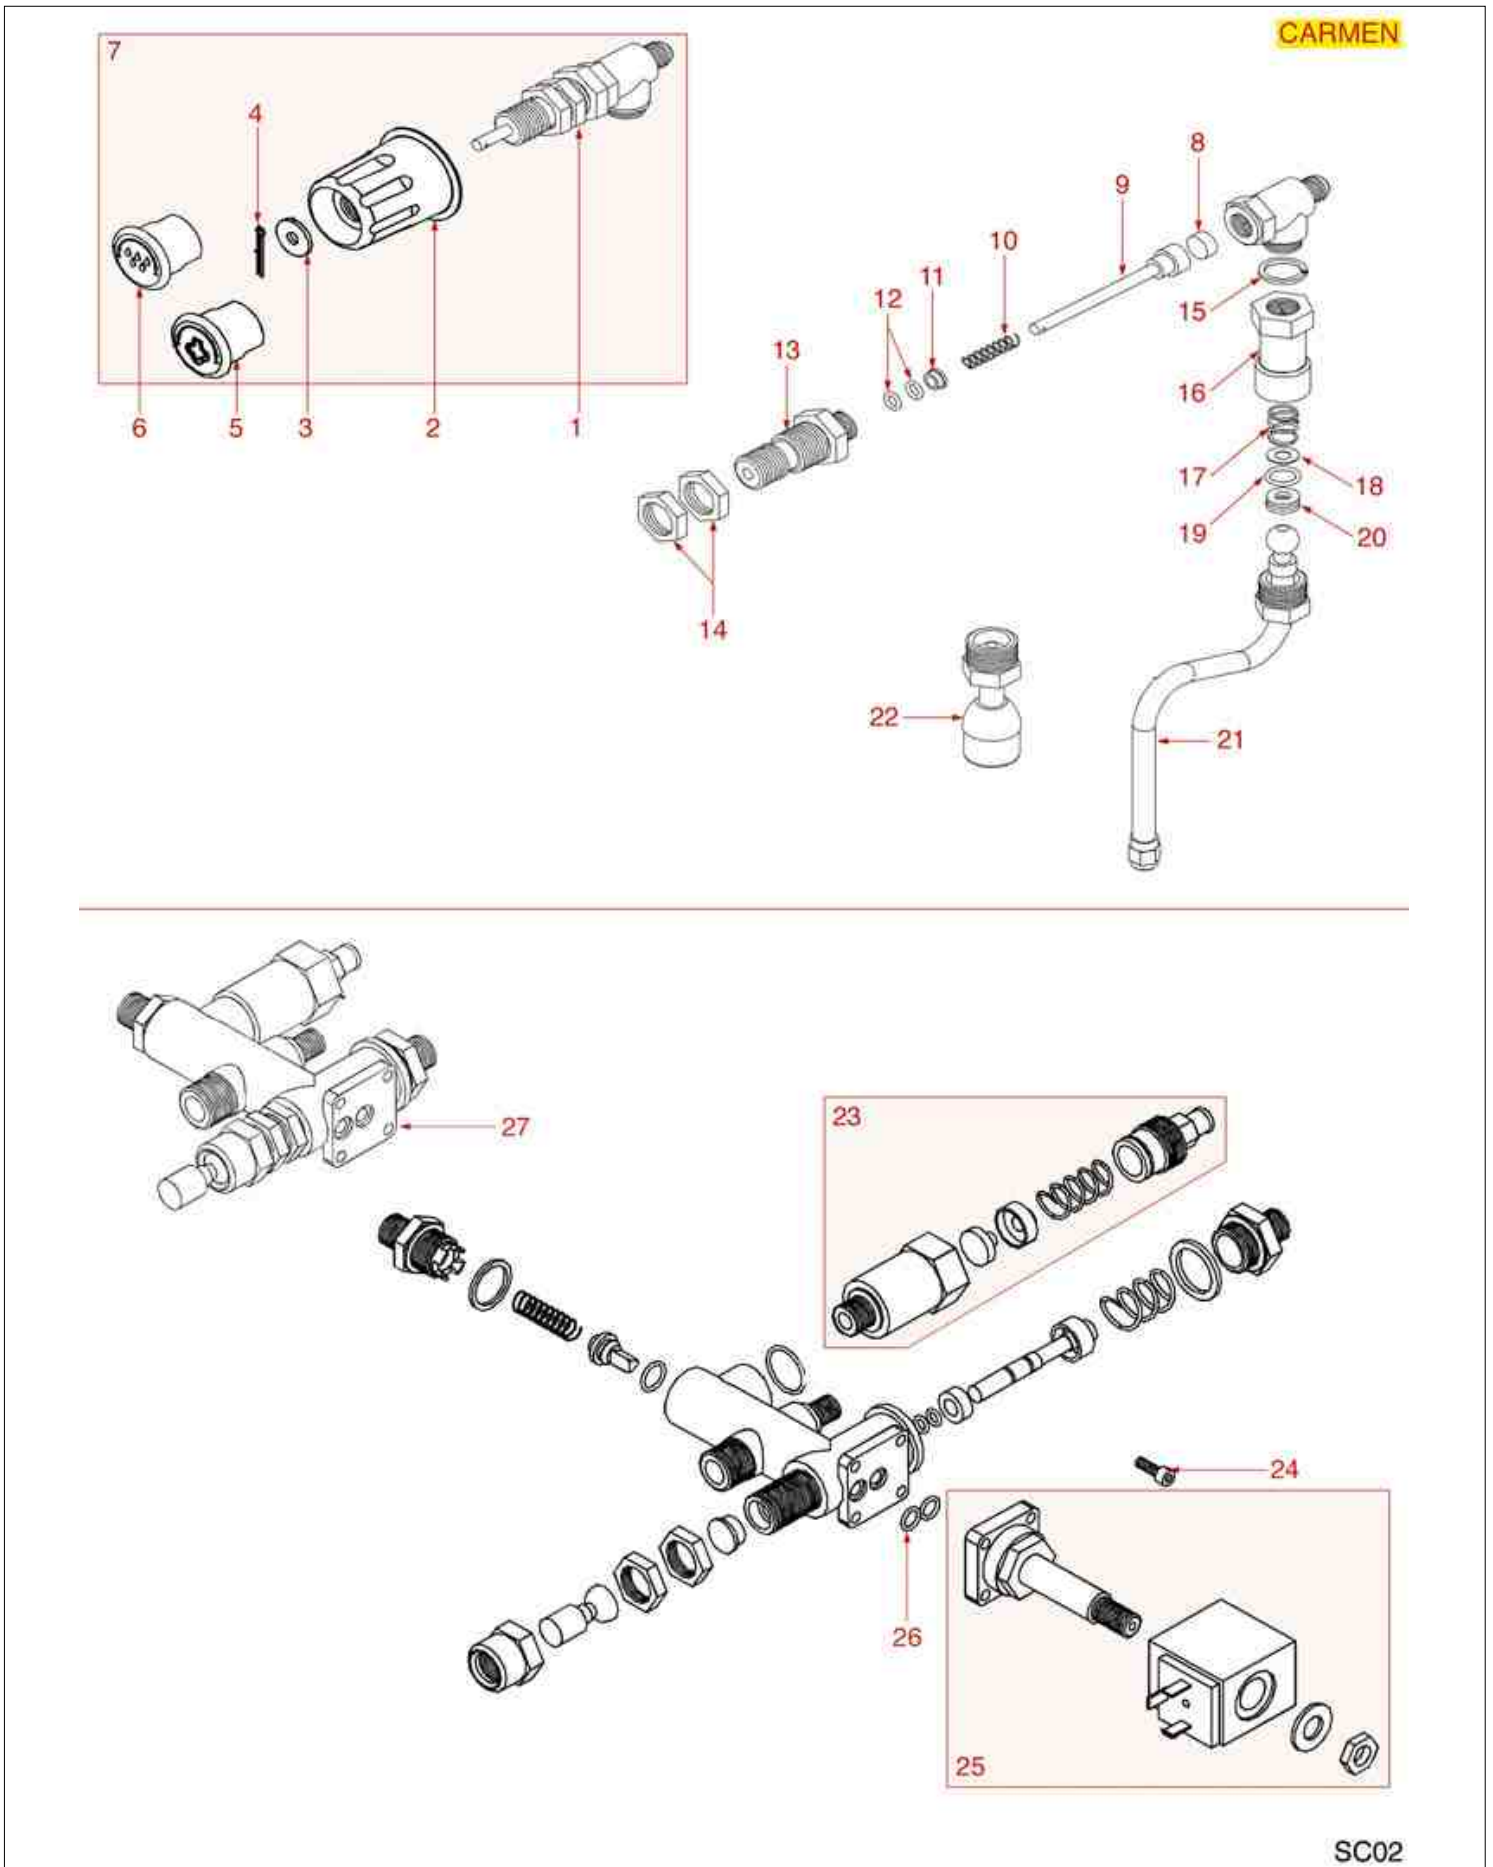

WATER-STEAM TAPS GROUP

Positions without LF code no.: upon request

SCALA

Position	LF code no.	Description
1	1348056	WATER/STEAM TAP
2	1241321	WATER/STEAM TAP HANDLE
4	3389013	STAINLESS STEEL PIN $\varnothing$ 2x12 mm UNI 1336
5	1241322	STEAM CAP FOR KNOB
6	1241045	WATER CAP FOR KNOB
7	1348840	WATER TAP
7	1348841	STEAM TAP
8	1186442	BLIND GASKET $\varnothing$ 12x5.8 mm SILICONE
9	1324066	TAP SPINDLE
10	1250415	TAP SPRING $\varnothing$ 10x32 mm
11	1186244	SPRING BUSHING
12	1186611	O-RING 02025 RED SILICONE
14	1349504	NUT FOR TAP $\varnothing$ 1/2"
15	1186201	TEFLON FLAT GASKET $\varnothing$ 21x16.8x2 mm
17	1250151	SPRING $\varnothing$ 12x15 mm
18	1528018	WASHER $\varnothing$ 14x6.5x0.5 mm
19	1186346	O-RING 02043 EPDM
20	1186378	CONICAL TEFLON SEAL $\varnothing$ 14x7x6 mm
21	1449049	STAINL.STEEL COMPLETE STEAM PIPE $\varnothing$ 10 mm
22	1449050	WATER PIPE COMPLETO
23	1523561	EXPANSION VALVE $\varnothing$ 1/4"M
24	1455034	S/S SCREW T.C.C.E.I M4x10 UNI 5931
25	1120330	3-WAY SOLENOID VALVE LUCIFER 240V 50Hz
25	1120335	3-WAY SOLENOID VALVE PARKER 230V 50/60Hz
26	1186611	O-RING 02025 RED SILICONE
26	1186612	O-RING 02025 VITON