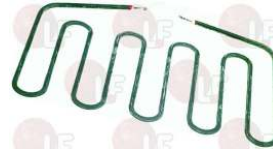

BERTO'S 22038900

3355311 HEATING ELEMENT 1500W 230V BOTTOM
length 185 mm - width 320 mm
complete with cables
for Panini grill electric (BERTO'S) PM+VTR
PML/LD - PML/ST - PMR/LD - PMR/ST - PMR/VTR
PMT/VTR