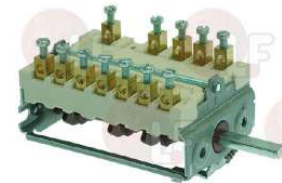

BERTO'S 22049800

3057092 SELECTOR SWITCH 0-6 POSITIONS

contact capacity 16A 250V - max 150°C
D-shaft ø 6x4.6 mm
for Kitchen electric (KÜPPERSBUSCH) - Series FEH