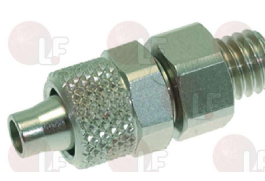

3349342 NICHEL-PL.HOSE-END FITTING \varnothing 1/4"M \varnothing 7

NUOVA SIMONELLI

1349031 SPRING HOLDER FITTING 3/8"

NUOVA SIMONELLI 07300110

3349340 NICHEL-PL.T-FITTING \varnothing 1/4"M-1/4"M-1/4"M

NUOVA SIMONELLI 07300051

1349091 STRAIGHT FITTING M6 \varnothing 6/4 mm

NUOVA SIMONELLI 07300201

3349314 TURNING ELBOW FITTING 1/8"M \varnothing 6/4

NUOVA SIMONELLI 07300375

Suitable for:

Suitable for:

Flowmeters

1455031 FLOWMETER GICAR
connection \varnothing 1/8"FF