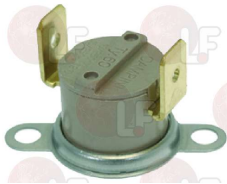

NUOVA SIMONELLI 09500006

Containers for coffee

1080059 COFFEE CONTAINER CLOSING SHEET