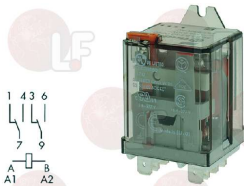

NUOVA SIMONELLI 04200046

Shower screens for brew group

1081019 SPOUT $\varnothing$ 34 mm
for Superautomatic coffee machine (NUOVA SIMONELLI) MASTER