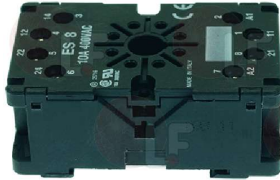

Relays

3351154 BASE OCTAL ES8 10A 400V
8 poles

NUOVA SIMONELLI 09000011

3351004 RELAY 56.32 12A 230V 50/60Hz
2 switching contacts
for ZANUSSI DISHWASHER LS7-LV70-Z70-LB1-LB2
for LINEA BLANCA DISHWASHER LC80-LC140-LC1000
LC1500-LC1700-LC2000-LC2300-LC2300TR-LC2600-LC2800
LC3800-LC4200
for NUOVA SIMONELLI SUPERAUTOMATIC MASTER