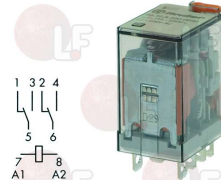

NUOVA SIMONELLI 04200044

3351021 RELAY 62.82 16A 230V 50/60Hz
2 switching contacts