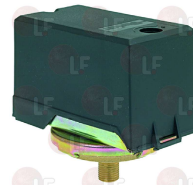

NUOVA SIMONELLI 09100003

Pressure switches

1320533 MEMBRANE KIT FOR PRESSURE SWITCH

model P302-6 ø 55 mm

NUOVA SIMONELLI

1320541 PRESSURE SWITCH PARKER

fitting ø 1/4"
scale 0.5÷1.4 bar
differential 0.18÷0.03 bar
pressure max 2.1 bar
temperature max 140°