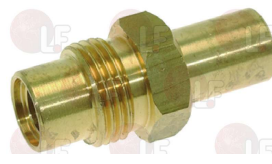

1349702 "T" FITTING \varnothing 1/4"F-1/4"F-1/4"M NICKEL-P

NUOVA SIMONELLI 07300366

1349244 "T" FITTING \varnothing 1/4"M-1/4"M-1/4"F

NUOVA SIMONELLI 07300116

1349240 "T" FITTING \varnothing 3/8"M-3/8"F-3/8"M

NUOVA SIMONELLI 07300146

1349242 "T" FITTING \varnothing 3/8"M-3/8"M-3/8"F

NUOVA SIMONELLI 07300209

1349090 BOTTOM SHAFT FITTING
for NUOVA SIMONELLI SUPER AUTOMATIC MASTER

NUOVA SIMONELLI 07300308

Suitable for: