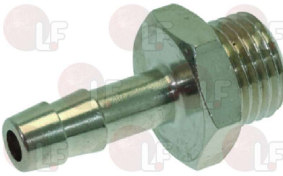

1349103 FITTING \varnothing 3/8"M-3/8"M

NUOVA SIMONELLI 07300015

1315002 HOSE-END FITTING A "L" \varnothing 7 mm 1/8"

NUOVA SIMONELLI 05000015

1349706 L-FITTING \varnothing 3/8"M-3/8"M NICKEL-PLATED

NUOVA SIMONELLI 07300068

3349342 NICHEL-PL.HOSE-END FITTING \varnothing 1/4"M \varnothing 7

NUOVA SIMONELLI

1349031 SPRING HOLDER FITTING 3/8"

NUOVA SIMONELLI 07300110

3349340 NICHEL-PL.T-FITTING \varnothing 1/4"M-1/4"M-1/4"M

NUOVA SIMONELLI 07300051