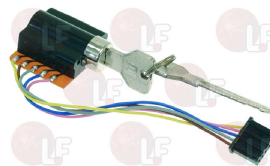

1388001 CARD LOCK WITH KEYS

for Superautomatic coffee machine (NUOVA
SIMONELLI) MASTER

NUOVA SIMONELLI 04900119

NUOVA SIMONELLI 04900170