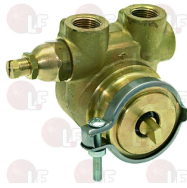

NUOVA SIMONELLI 08000050

1063009 BEARING 626 2RS
for Superautomatic coffee machine (NUOVA SIMONELLI) MASTER

NUOVA SIMONELLI 08000052

Boiler safety valves

1523534 BOILER VALVE \varnothing 1/4" M
stainless steel - new model
internal teflon coating - or viton

NUOVA SIMONELLI 01000023

1523537 BOILER VALVE \varnothing 1/4" M
stainless steel - old model
internal teflon coating - or viton

NUOVA SIMONELLI 01000023

Suitable for:

Suitable for:

1523572 BOILER VALVE \varnothing 3/8" M - 1,8 bar CE/PED
 calibration pressure 1,8 bar
 steam drain flow rate 77 Kg/h
 viton teflon seal
 operating range -20/+200°C
 certified valve CE/PED
 for GAGGIA GE-GD-XE-XD-E90-D90-LCD

NUOVA SIMONELLI 98013000

NUOVA SIMONELLI 98013001

NUOVA SIMONELLI 98013022

Booster pumps

1330022 ROTARY VANE PUMP ROTOFLOW \varnothing 3/8" GAS
 compact model
 clamp connection
 flowrate 50L/h
 with balanced bypass
 length 58 mm
 fitting \varnothing 3/8" gas
 N.S.F. Approved