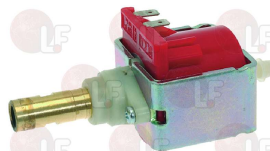

Suitable for:

Vibrating pumps

1331023 SQUARE DAMPER EX-EP-EK-EA

NUOVA SIMONELLI 05180005

1122735 VIBRATORY PUMP EX5 48W 230V 50Hz

fittings \varnothing 1/8" - \varnothing 6 mm
pressure max 15 bar
water temperature max 20°C
integrated diode (1N 4007P)
lead connector 6.3x0.8 mm