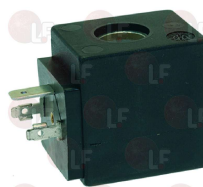

NUOVA SIMONELLI

Suitable for:

1120806 3-WAY ODE SOLENOID VALVE 1/8" 230V 8W
RUBY seal - hole $\varnothing$ 1,5 mm
with coil BDA08223DS 220/230V 50/60Hz 8W
thermal drilling -40°C+180°C

NUOVA SIMONELLI 04100009

Suitable for:

1120820 COIL ODE BDA08223DS 220/230V 50Hz 8W
width 30 mm - height 39 mm
depth 42 mm

1120121 3-WAY SOLENOID VALVE ODE $\varnothing$ 1/8" 230V 5W
VITON seal - orifice $\varnothing$ 1.2 mm
with coil LBA05230AS 230/240V 50/60Hz 5W
temperature -10°C+140°C
for Superautomatic coffee machine (NUOVA SIMONELLI) MICROBAR - PRONTOBAR - TALENTO

NUOVA SIMONELLI 04100046

1120122 COIL ODE LBA05230AS 230V 5W 50/60Hz
width 22 mm - height 29.5 mm
depth 27.5 mm

1120321 3-WAY SOLENOID VALVE PARKER 230V 50/60Hz
VE141BV - drain $\varnothing$ 1/8" conical - fittings $\varnothing$ 1/8" F
VITON seal - orifice $\varnothing$ 2 mm
with coil ZB09 9W 220/230V 50/60Hz
fluid temperature -40°C+140°C

NUOVA SIMONELLI 04100011

3120032 COIL PARKER ZB09 9W 220/240V 50/60Hz
width 34 mm - height 33 mm
depth 43 mm

NUOVA SIMONELLI

Spouts for coffee

1022005 ANTHRACITE SPOUT
for Superautomatic coffee machine (NUOVA SIMONELLI) MASTER - MASTER CAPPUCCINO

NUOVA SIMONELLI 05000106

NUOVA SIMONELLI 05000106.A

1022006 ANTHRACITE SPOUT
for Superautomatic coffee machine (NUOVA SIMONELLI) MASTER - MASTER CAPPUCCINO

NUOVA SIMONELLI 05000095