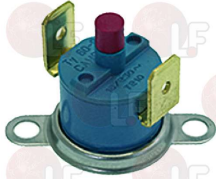

Contact thermostats

1444535 CONTACT THERMOSTAT 135°C 16A 250V

with manual reset

for NUOVA SIMONELLI AURELIA-APPIA-OSCAR-PROGRAM
JAZZ-PREMIER

for NUOVA SIMONELLI SUPERAUTOMATICA MASTER
CAFFETTERIA ITALIANA

for NUOVA SIMONELLI CAFFÈ CIALDA JAZZ

for VICTORIA ARDUINO ADONIS-ATHENAS-VENUSCENTURY
for MARZOCCO GB5-FB80-GS3-MISTRAL-LINEA-FB70

NUOVA SIMONELLI 09500004

1444601 CONTACT THERMOSTAT 150°C

for SAECO

SG700-COMBISNACK-SG200E-FS400-QUARZO500-

QUARZO700-AMBRA-CRISTALLO600

for SAECO MAGIC DELUXE-MAGIC COMFORT-ROYAL-VIENNA