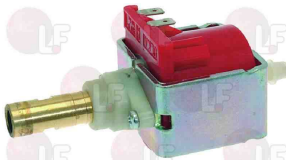

BRASILIA 07548.2.00.08