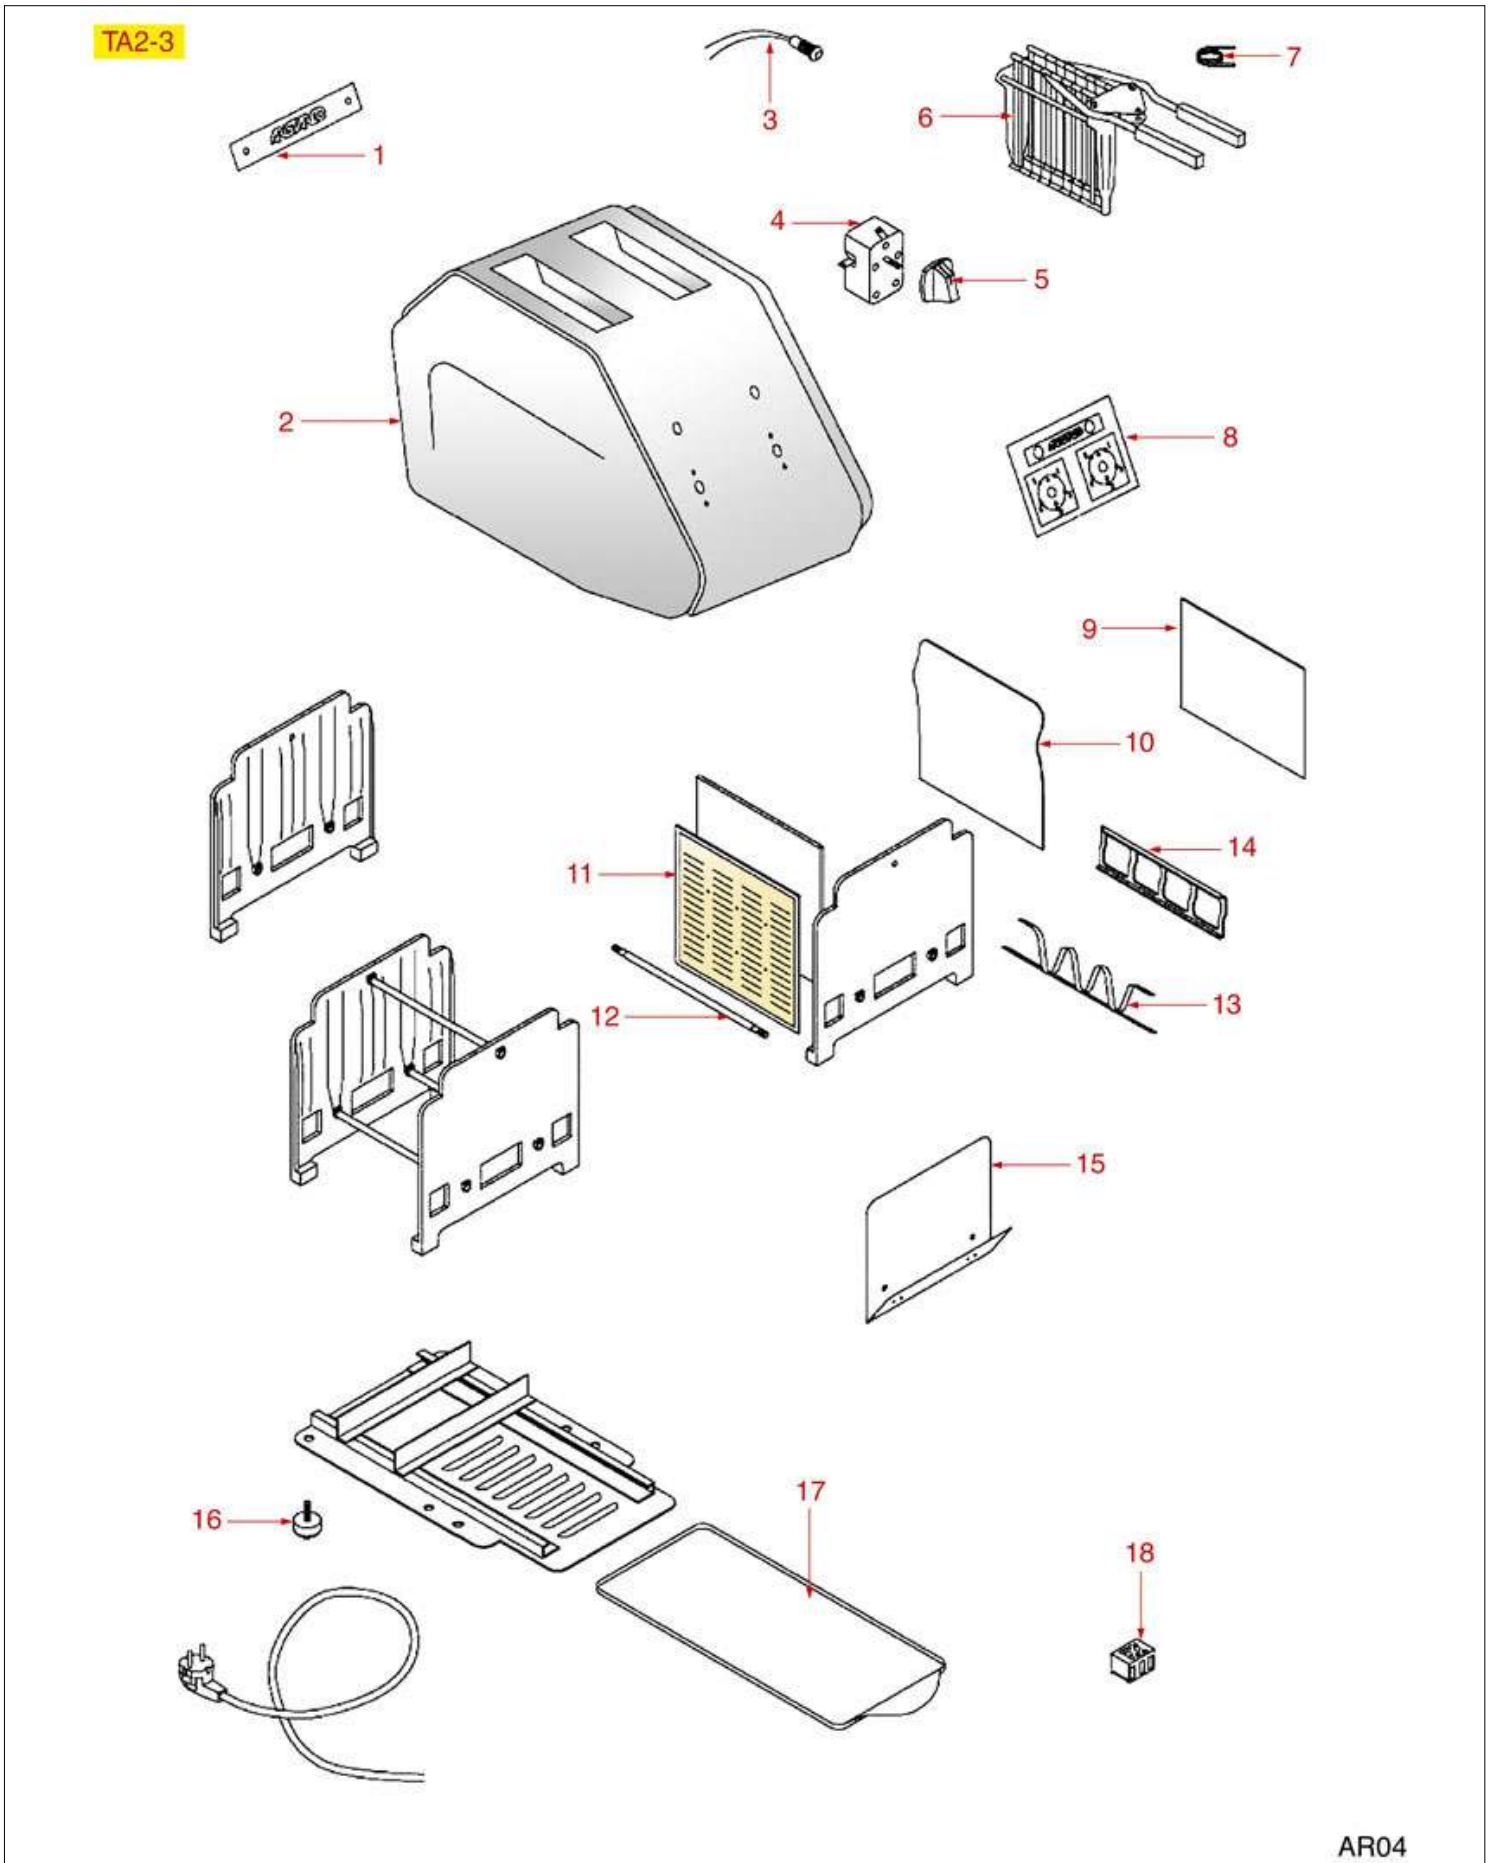

TOASTER TA2-3

ARISTARCO

Position	LF code no.	Description
3	3221042	GREEN INDICATOR LAMP 230V
4	3446151	TIMER 5 MINUTES C20
5	3241161	BLACK KNOB $\varnothing$ 40 mm
5	3241168	BLACK KNOB 38x38 mm
11	3355821	HEATING ELEMENT 400W 120V RIGHT-HAND
11	3355835	HEATING ELEMENT 400W 120V LEFT-HAND
18	3247004	3-POLE CERAMIC TERMINAL BLOCK
18	3247007	3-POLE CERAMIC TERMINAL BLOCK