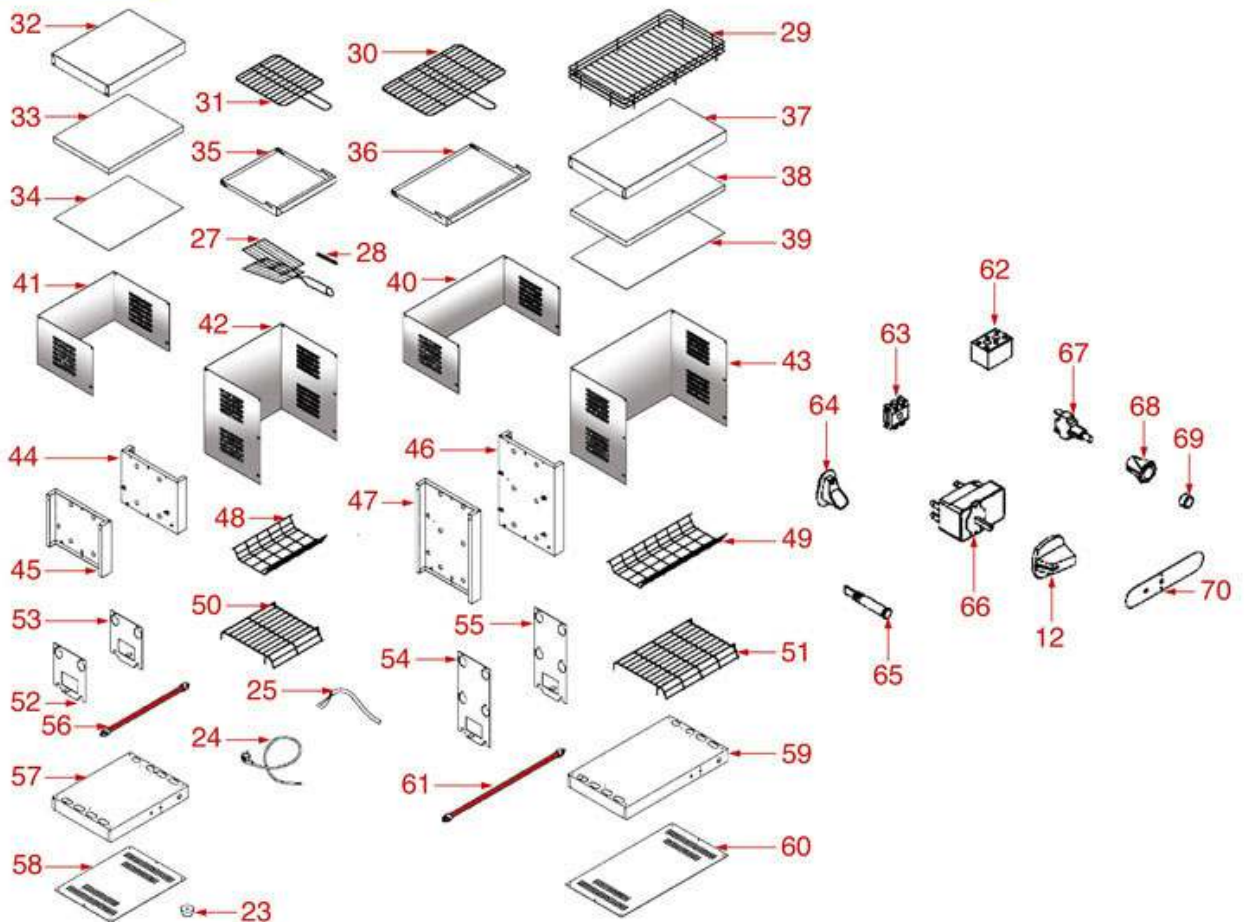

Suitable universal spare parts may not be included

SMALL OVEN 2P 3P 4P 6P

2P - 3P - 6P

2P - 3P - 4P - 6P

ARISTARCO

Position	LF code no.	Description
8	3355298	QUARTZ TUBE \varnothing 10x285 mm
8	3355299	QUARTZ TUBE \varnothing 10x390 mm
9	3355341	WIRE HEATING ELEMENT 1000W 230V
10	3446138	TIMER 15 MINUTES M2
12	3241161	BLACK KNOB \varnothing 40 mm
12	3241168	BLACK KNOB 38x38 mm
13	3221141	GREEN INDICATOR LAMP 250V
14	3319140	BLACK SINGLE-POLE SWITCH 16A 250V
18	3755106	STEATITE INSULATOR FOR HEATING ELEMENT
27	3317051	GRILL PLIER
56	3755729	QUARTZ HEATING ELEMENT 390W 110V
61	3755728	QUARTZ HEATING ELEMENT 500W 110V
62	3247007	3-POLE CERAMIC TERMINAL BLOCK
65	3221176	GREEN INDICATOR LAMP 230V
66	3446105	TIMER 15 MINUTES C20
67	3319921	SINGLE-POLE SWITCH 16A 250V