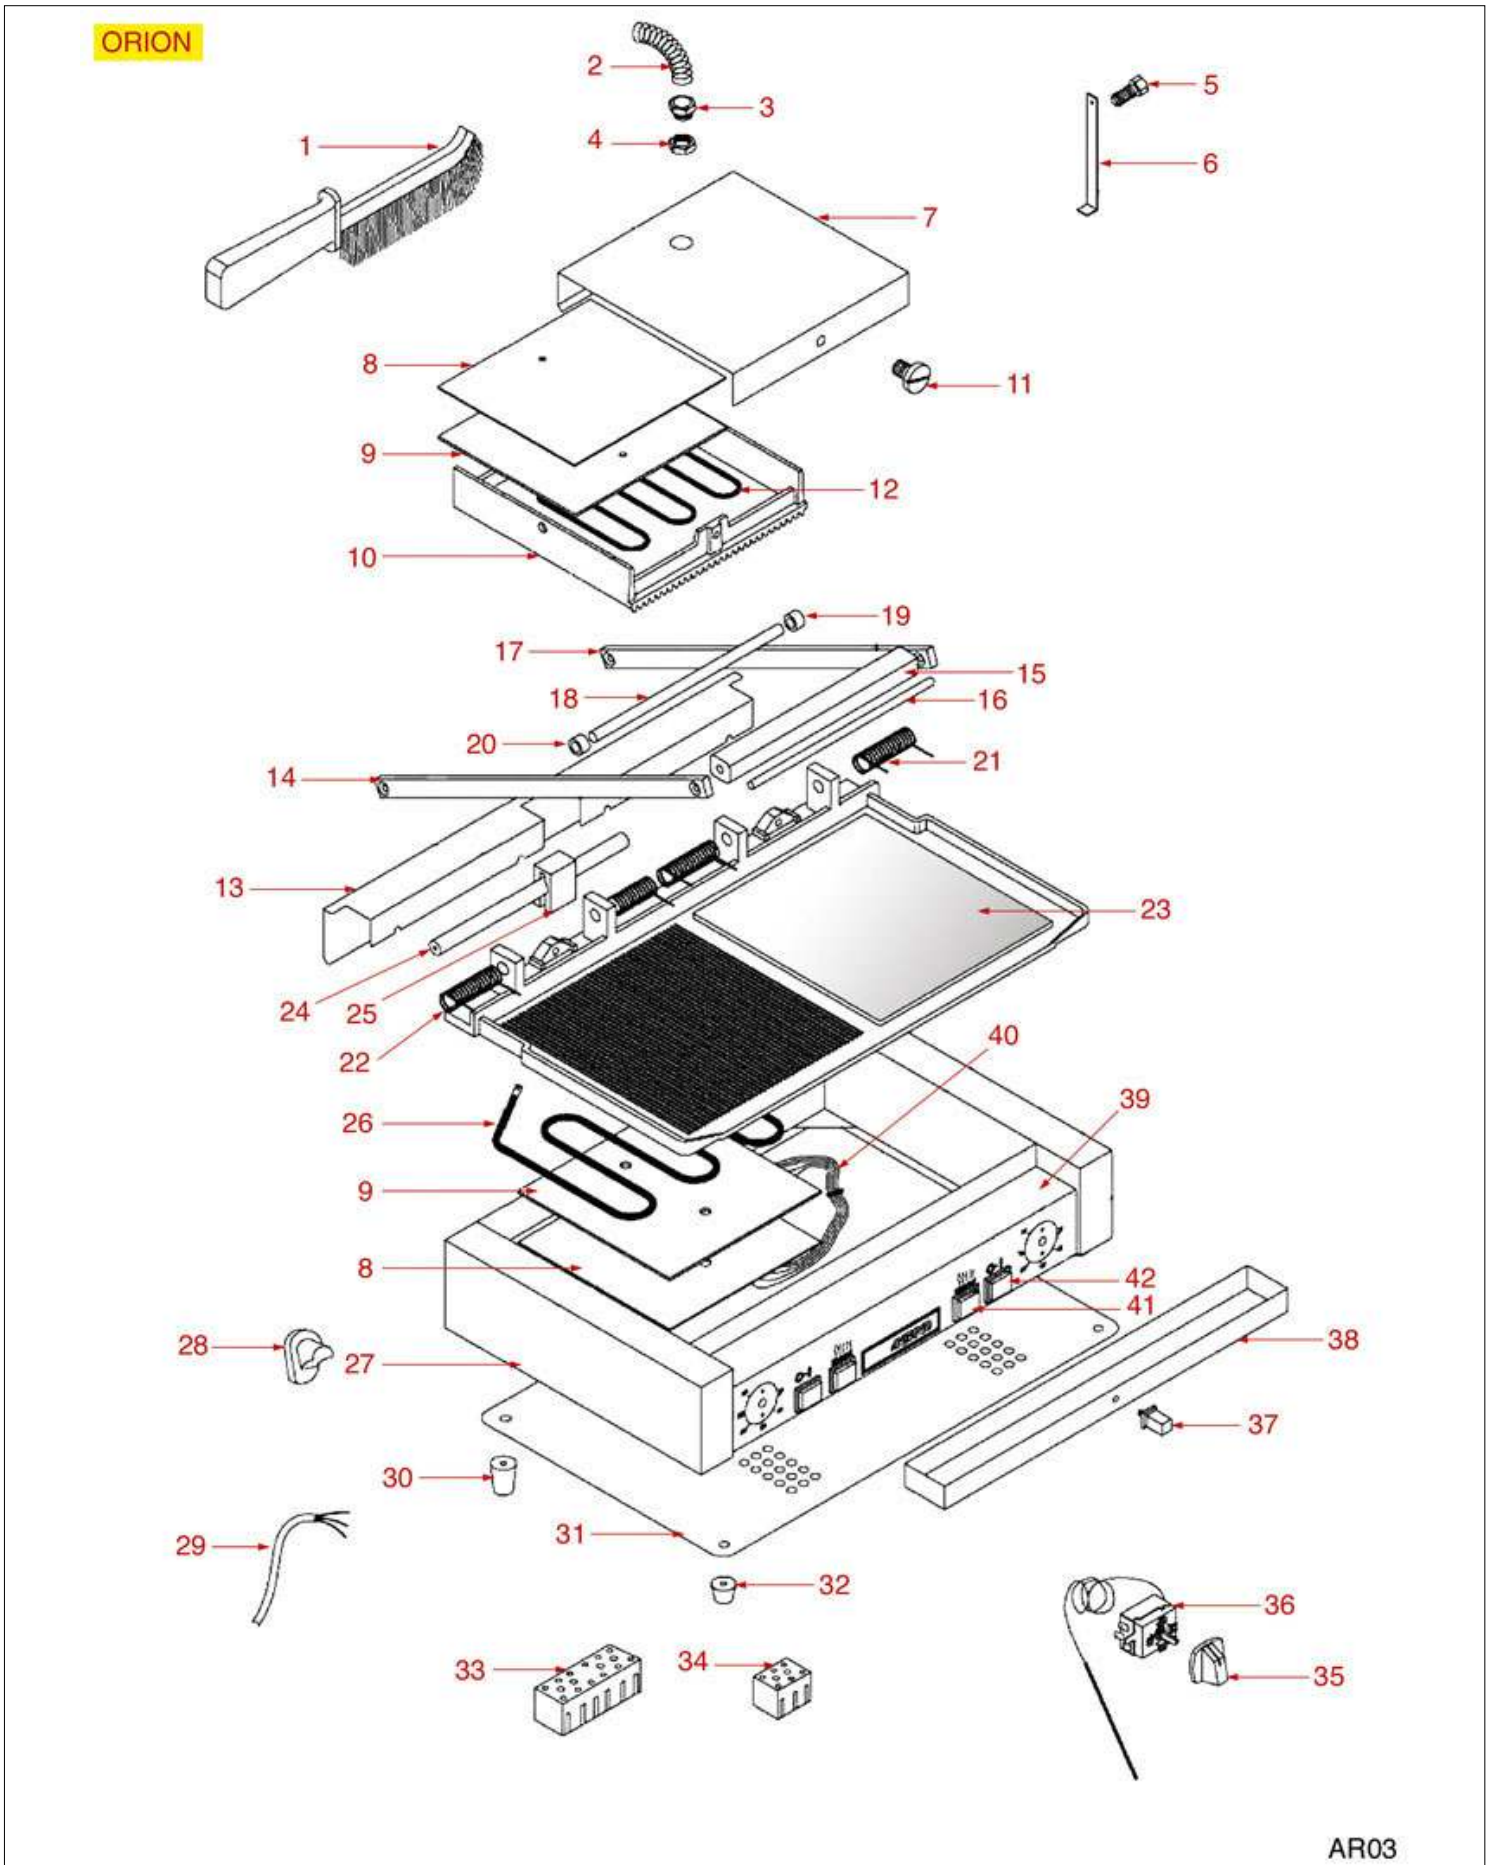

ORION PLATE

ARISTARCO

Position	LF code no.	Description
12	3355301	HEATING ELEMENT 800W 230V TOP
12	3355303	HEATING ELEMENT 1100W 230V TOP
12	3355304	HEATING ELEMENT 1200W 230V BOTTOM
12	3355305	HEATING ELEMENT 1100W 380V BOTTOM
12	3355306	HEATING ELEMENT 1000W 380V TOP
21	3250002	RIGHTHAND SPRING $\varnothing$ 20x42 mm
22	3250001	LEFTHAND SPRING $\varnothing$ 20x42 mm
26	3355302	HEATING ELEMENT 900W 230V BOTTOM
35	3241161	BLACK KNOB $\varnothing$ 40 mm
36	3444335	THERMOSTAT TR2 0-250°C
41	3221014	ORANGE INDICATOR LIGHT 220V
42	3319012	GREEN BIPOLAR SWITCH 16A 250V