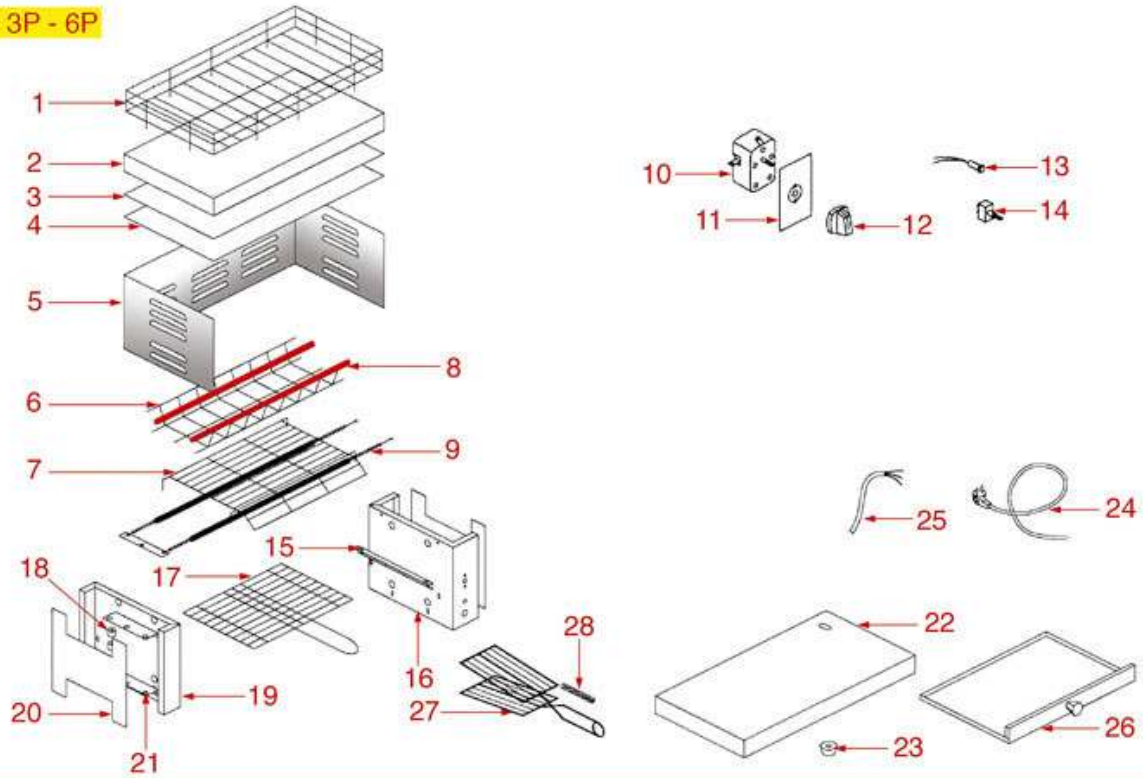

Suitable universal spare parts may not be included

SMALL OVEN 2P 3P 4P 6P

2P - 3P - 6P

2P - 3P - 4P - 6P

ARISTARCO

Position	LF code no.	Description
8	3355298	QUARTZ TUBE \varnothing 10x285 mm
8	3355299	QUARTZ TUBE \varnothing 10x390 mm
9	3355341	WIRE HEATING ELEMENT 1000W 230V
10	3446138	TIMER 15 MINUTES M2
12	3241161	BLACK KNOB \varnothing 40 mm
12	3241168	BLACK KNOB 38x38 mm
13	3221141	GREEN INDICATOR LAMP 250V
14	3319140	BLACK SINGLE-POLE SWITCH 16A 250V
18	3755106	STEATITE INSULATOR FOR HEATING ELEMENT
27	3317051	GRILL PLIER
56	3755729	QUARTZ HEATING ELEMENT 390W 110V
61	3755728	QUARTZ HEATING ELEMENT 500W 110V
62	3247007	3-POLE CERAMIC TERMINAL BLOCK
65	3221176	GREEN INDICATOR LAMP 230V
66	3446105	TIMER 15 MINUTES C20
67	3319921	SINGLE-POLE SWITCH 16A 250V