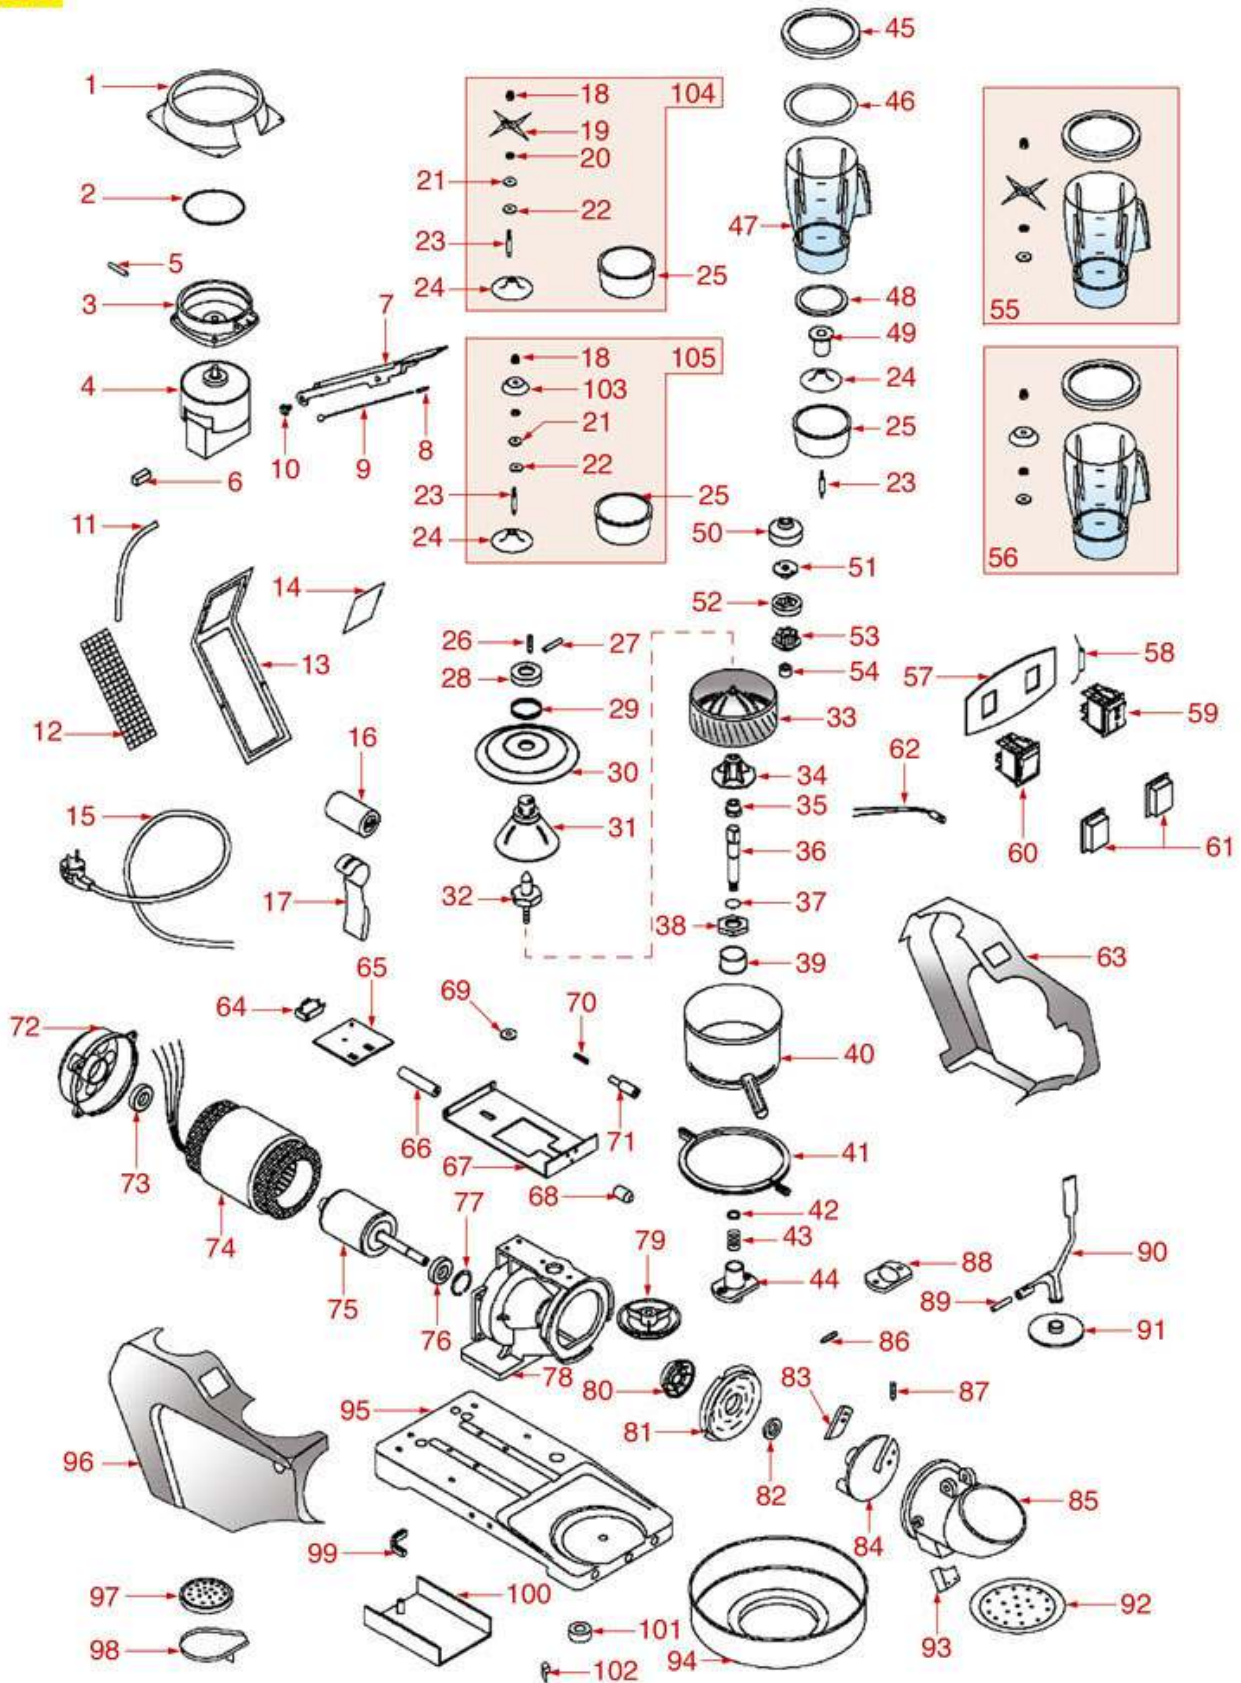

MULTIPLE GROUP GS/N

GS/N

ARISTARCO

Position	LF code no.	Description
2	1186519	EPDM O-RING 04337
16	3068016	CAPACITOR μF 10 450V 50/60Hz
19	1718004	4 BLADE KNIFE
24	1381028	JUG FOOT CUP
25	1381211	BASE FOR BLENDER/MILKSHAKE GLASS
32	1381023	CONE INSERT
33	1381029	STAINLESS STEEL CONE
34	1381026	CONE FITTING
37	3186860	OR GASKET 03056 EPDM
43	1250066	SPRING 16x35 mm
45	1381022	JUG LID
47	1080013	PLASTIC JUG 1.5 L
48	1186510	GASKET $\varnothing$ 77x64x3 mm FOR JUG
52	1381025	CENTRIFUGAL COUPLING
53	1381024	PINION WITH WASHER
56	1080048	PLASTIC JUG 1.5 L
59	1319702	ON-OFF-ON SELECTOR SWITCH
60	3319012	GREEN BIPOLAR SWITCH 16A 250V
64	1240016	MICROSWITCH 16A 250V
73	1063911	BEARING 6202 2Z
76	1063911	BEARING 6202 2Z
79	1381027	RUBBERCLUTCH