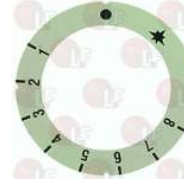

3241462 SELF-STICK DISK 50-320°C
external ø 63 mm

BERTO'S

Suitable for:

3241453 SELF-STICK DISK 1-2-3-4-5-6-7-8
external ø 63 mm
for thermostatic gas taps EGA

3241456 SELF-STICK DISK 30-110°C
external ø 63 mm