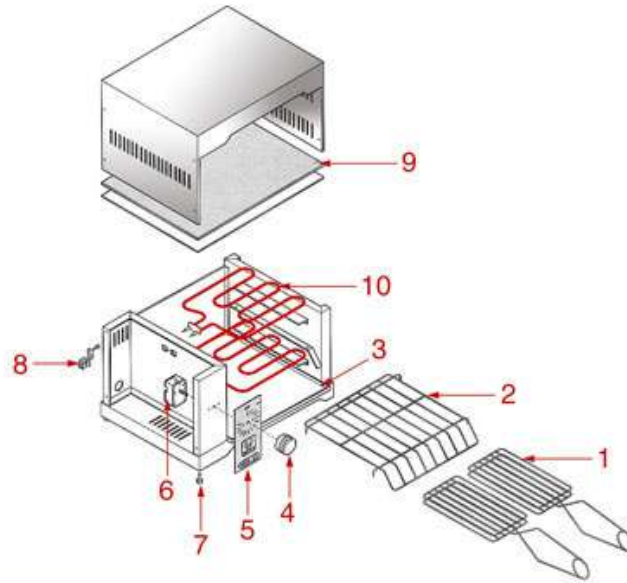

TOASTER 4TO-6T-12T

4TO