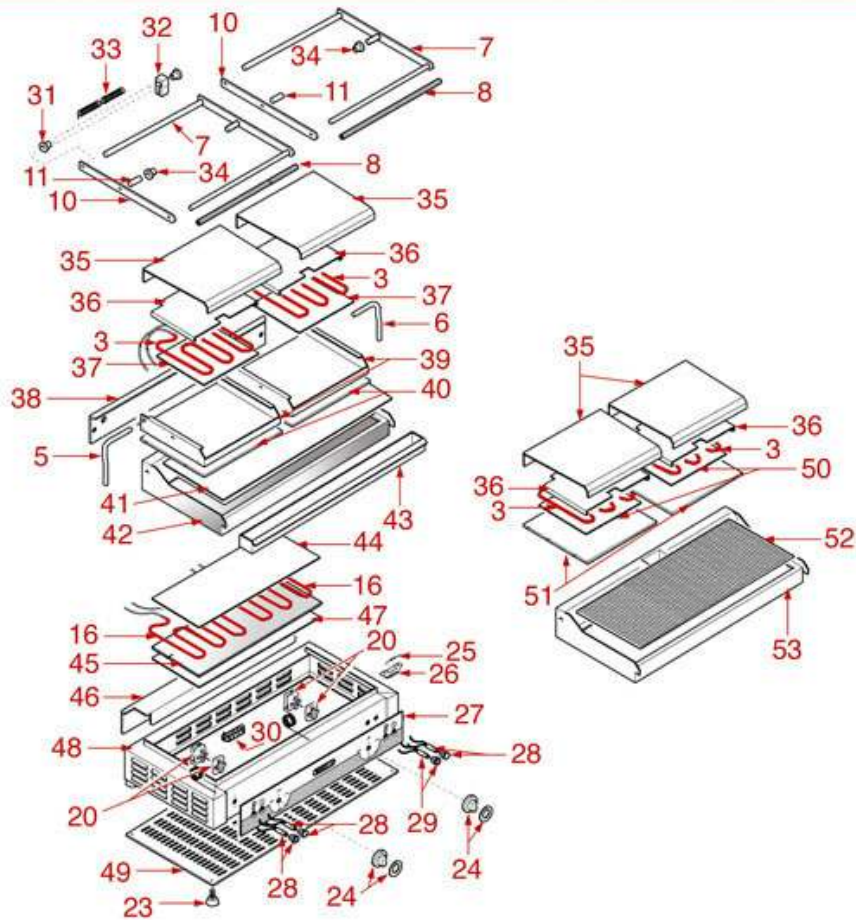

SINGLE PLATE PSR/LD

PSR/LD

BERTO'S

Position	LF code no.	Description
3	3355308	HEATING ELEMENT 700W 230V TOP
4	3250146	SPRING ø 21.5x117 mm
14	3355309	HEATING ELEMENT 1000W 230V BOTTOM
18	3444336	THERMOSTAT TR2 0-270°C
21	3241344	RED KNOB ø 72 mm 50-300°C
22	3221095	ORANGE INDICATOR LAMP 230V
23	3221132	GREEN INDICATOR LAMP 230V
25	3247016	3-POLE TERMINAL BLOCK FV273 40A 450V

MEDIUM PLATE PMR/LD-PMR/VTR

PMR/LD

PMR/VTR

BERTO'S

Position	LF code no.	Description
3	3355310	HEATING ELEMENT 1000W 230V TOP
4	3250110	SPRING FOR PLATE
14	3355311	HEATING ELEMENT 1500W 230V BOTTOM
18	3444336	THERMOSTAT TR2 0-270°C
21	3241344	RED KNOB ø 72 mm 50-300°C
22	3221095	ORANGE INDICATOR LAMP 230V
23	3221132	GREEN INDICATOR LAMP 230V
25	3247016	3-POLE TERMINAL BLOCK FV273 40A 450V
32	3250003	SPRING ø 20x115 mm

DOUBLE PLATE PDR/LD-PDR/VTR

PDR/LD

PDR/VTR

BERTO'S

Position	LF code no.	Description
3	3355308	HEATING ELEMENT 700W 230V TOP
4	3250146	SPRING \varnothing 21.5x117 mm
16	3355309	HEATING ELEMENT 1000W 230V BOTTOM
20	3444336	THERMOSTAT TR2 0-270°C
24	3241344	RED KNOB \varnothing 72 mm 50-300°C
28	3221132	GREEN INDICATOR LAMP 230V
29	3221095	ORANGE INDICATOR LAMP 230V
30	3247009	6-POLE TERMINAL BLOCK FV122/B 40A 600V
33	3250003	SPRING \varnothing 20x115 mm

3348043 PIPE FITTING \varnothing 10 mm
 for model PEL 20-21

3348020 CAP WITH PIN \varnothing 8x6.5 mm
 pin length 22 mm
 for model PEL 20S

3182011 MAGNETIC UNIT PEL SMALL HEADED
 \varnothing head 15 mm - \varnothing end 11 mm - length 44 mm
 for PEL tap models 20-21
 for EGA tap model 25213
 for JUNKERS tap model CH110