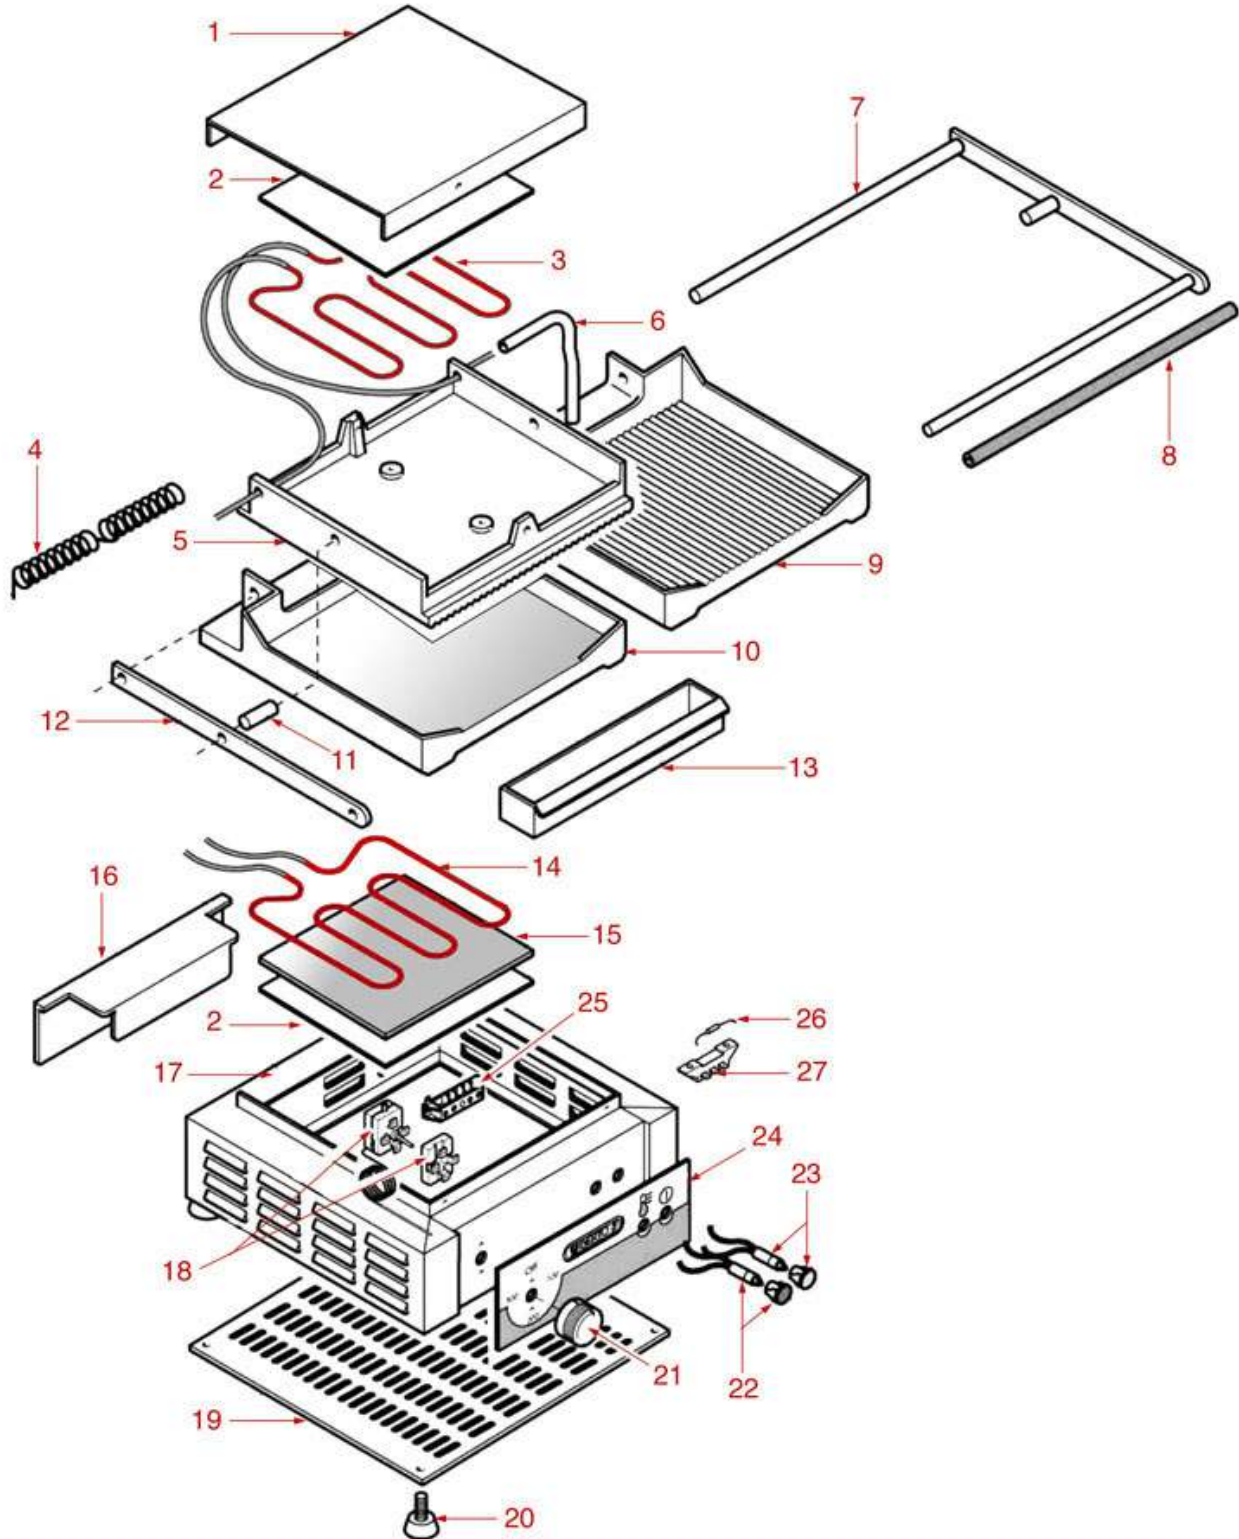

TOASTER 4TO-6T-12T

4TO

6T

12T

BERTO'S

Position	LF code no.	Description
1	3317051	GRILL PLIER
4	3241342	RED KNOB \varnothing 72 mm OFF 5-10-15
6	3446138	TIMER 15 MINUTES M2
18	3355343	WIRE HEATING ELEMENT 500W 110V
19	3355299	QUARTZ TUBE \varnothing 10x390 mm
20	3755680	INSULATING PAIR MALE/FEMALE
21	3755680	INSULATING PAIR MALE/FEMALE
25	3241343	RED KNOB \varnothing 72 mm OFF 1-2
27	3057151	SELECTOR SWITCH 0-2 POSITIONS

SINGLE PLATE PSR/LD

PSR/LD

BERTO'S

Position	LF code no.	Description
3	3355308	HEATING ELEMENT 700W 230V TOP
4	3250146	SPRING ø 21.5x117 mm
14	3355309	HEATING ELEMENT 1000W 230V BOTTOM
18	3444336	THERMOSTAT TR2 0-270°C
21	3241344	RED KNOB ø 72 mm 50-300°C
22	3221095	ORANGE INDICATOR LAMP 230V
23	3221132	GREEN INDICATOR LAMP 230V
25	3247016	3-POLE TERMINAL BLOCK FV273 40A 450V

MEDIUM PLATE PMR/LD-PMR/VTR

PMR/LD

PMR/VTR

BERTO'S

Position	LF code no.	Description
3	3355310	HEATING ELEMENT 1000W 230V TOP
4	3250110	SPRING FOR PLATE
14	3355311	HEATING ELEMENT 1500W 230V BOTTOM
18	3444336	THERMOSTAT TR2 0-270°C
21	3241344	RED KNOB ø 72 mm 50-300°C
22	3221095	ORANGE INDICATOR LAMP 230V
23	3221132	GREEN INDICATOR LAMP 230V
25	3247016	3-POLE TERMINAL BLOCK FV273 40A 450V
32	3250003	SPRING ø 20x115 mm

DOUBLE PLATE PDR/LD-PDR/VTR

PDR/LD

PDR/VTR

BERTO'S

Position	LF code no.	Description
3	3355308	HEATING ELEMENT 700W 230V TOP
4	3250146	SPRING \varnothing 21.5x117 mm
16	3355309	HEATING ELEMENT 1000W 230V BOTTOM
20	3444336	THERMOSTAT TR2 0-270°C
24	3241344	RED KNOB \varnothing 72 mm 50-300°C
28	3221132	GREEN INDICATOR LAMP 230V
29	3221095	ORANGE INDICATOR LAMP 230V
30	3247009	6-POLE TERMINAL BLOCK FV122/B 40A 600V
33	3250003	SPRING \varnothing 20x115 mm