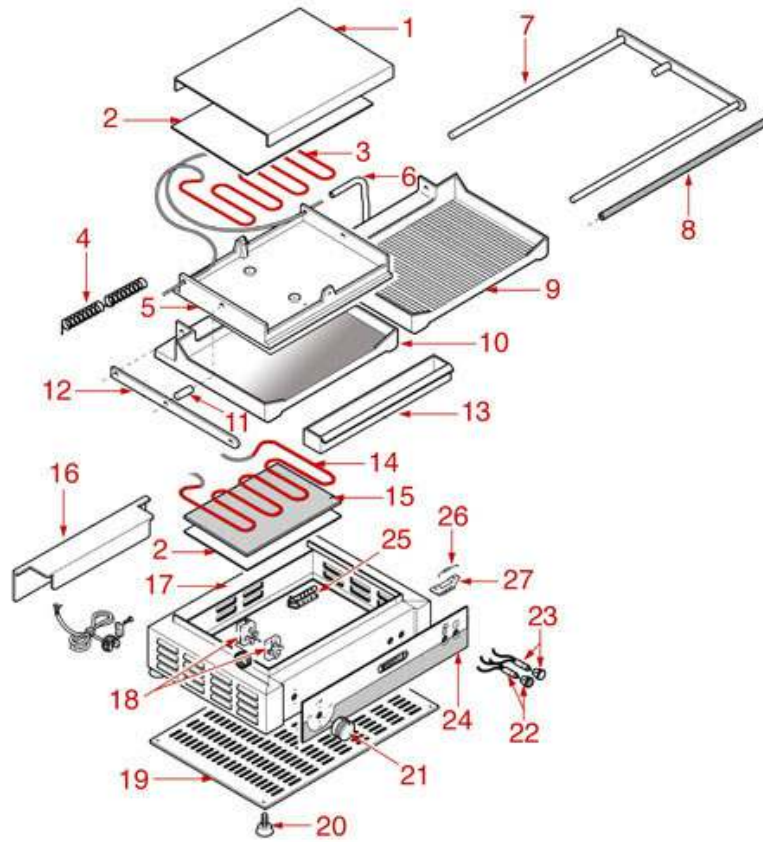

SINGLE PLATE PSR/LD

PSR/LD

BERTO'S

Position	LF code no.	Description
3	3355308	HEATING ELEMENT 700W 230V TOP
4	3250146	SPRING ø 21.5x117 mm
14	3355309	HEATING ELEMENT 1000W 230V BOTTOM
18	3444336	THERMOSTAT TR2 0-270°C
21	3241344	RED KNOB ø 72 mm 50-300°C
22	3221095	ORANGE INDICATOR LAMP 230V
23	3221132	GREEN INDICATOR LAMP 230V
25	3247016	3-POLE TERMINAL BLOCK FV273 40A 450V

MEDIUM PLATE PMR/LD-PMR/VTR

PMR/LD

PMR/VTR

BERTO'S

Position	LF code no.	Description
3	3355310	HEATING ELEMENT 1000W 230V TOP
4	3250110	SPRING FOR PLATE
14	3355311	HEATING ELEMENT 1500W 230V BOTTOM
18	3444336	THERMOSTAT TR2 0-270°C
21	3241344	RED KNOB ø 72 mm 50-300°C
22	3221095	ORANGE INDICATOR LAMP 230V
23	3221132	GREEN INDICATOR LAMP 230V
25	3247016	3-POLE TERMINAL BLOCK FV273 40A 450V
32	3250003	SPRING ø 20x115 mm

DOUBLE PLATE PDR/LD-PDR/VTR

PDR/LD

PDR/VTR

BERTO'S

Position	LF code no.	Description
3	3355308	HEATING ELEMENT 700W 230V TOP
4	3250146	SPRING \varnothing 21.5x117 mm
16	3355309	HEATING ELEMENT 1000W 230V BOTTOM
20	3444336	THERMOSTAT TR2 0-270°C
24	3241344	RED KNOB \varnothing 72 mm 50-300°C
28	3221132	GREEN INDICATOR LAMP 230V
29	3221095	ORANGE INDICATOR LAMP 230V
30	3247009	6-POLE TERMINAL BLOCK FV122/B 40A 600V
33	3250003	SPRING \varnothing 20x115 mm

3348043 PIPE FITTING \varnothing 10 mm
 for model PEL 20-21

3348020 CAP WITH PIN \varnothing 8x6.5 mm
 pin length 22 mm
 for model PEL 20S

3182011 MAGNETIC UNIT PEL SMALL HEADED
 \varnothing head 15 mm - \varnothing end 11 mm - length 44 mm
 for PEL tap models 20-21
 for EGA tap model 25213
 for JUNKERS tap model CH110