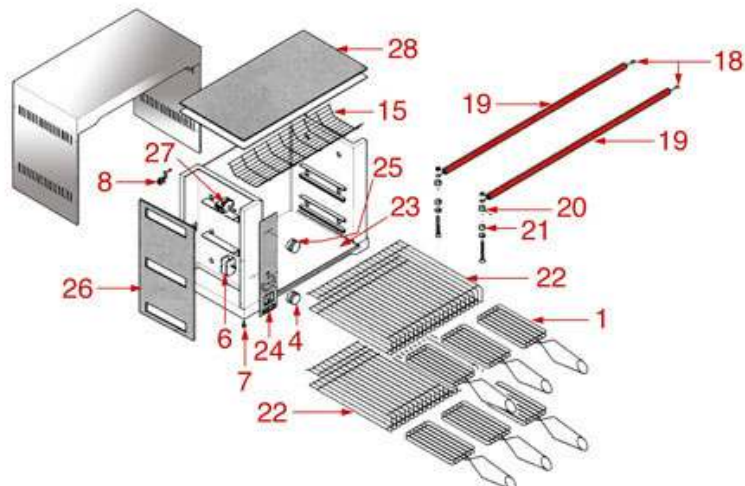

TOASTER 4TO-6T-12T

4TO

6T

12T

BERTO'S

Position	LF code no.	Description
1	3317051	GRILL PLIER
4	3241342	RED KNOB \varnothing 72 mm OFF 5-10-15
6	3446138	TIMER 15 MINUTES M2
18	3355343	WIRE HEATING ELEMENT 500W 110V
19	3355299	QUARTZ TUBE \varnothing 10x390 mm
20	3755680	INSULATING PAIR MALE/FEMALE
21	3755680	INSULATING PAIR MALE/FEMALE
25	3241343	RED KNOB \varnothing 72 mm OFF 1-2
27	3057151	SELECTOR SWITCH 0-2 POSITIONS