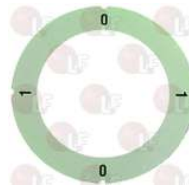

3241465 **SELF-STICK DISK 0-1-0-1**
external ø 63 mm