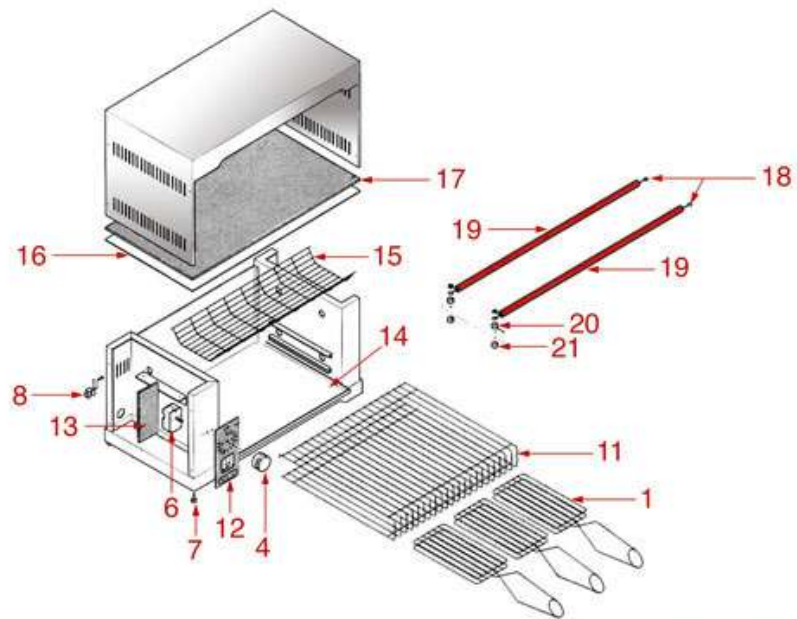

TOASTER 4TO-6T-12T

4TO

6T

12T

BERTO'S

Position	LF code no.	Description
1	3317051	GRILL PLIER
4	3241342	RED KNOB \varnothing 72 mm OFF 5-10-15
6	3446138	TIMER 15 MINUTES M2
18	3355343	WIRE HEATING ELEMENT 500W 110V
19	3355299	QUARTZ TUBE \varnothing 10x390 mm
20	3755680	INSULATING PAIR MALE/FEMALE
21	3755680	INSULATING PAIR MALE/FEMALE
25	3241343	RED KNOB \varnothing 72 mm OFF 1-2
27	3057151	SELECTOR SWITCH 0-2 POSITIONS

SINGLE PLATE PSR/LD

PSR/LD

BERTO'S

Position	LF code no.	Description
3	3355308	HEATING ELEMENT 700W 230V TOP
4	3250146	SPRING ø 21.5x117 mm
14	3355309	HEATING ELEMENT 1000W 230V BOTTOM
18	3444336	THERMOSTAT TR2 0-270°C
21	3241344	RED KNOB ø 72 mm 50-300°C
22	3221095	ORANGE INDICATOR LAMP 230V
23	3221132	GREEN INDICATOR LAMP 230V
25	3247016	3-POLE TERMINAL BLOCK FV273 40A 450V