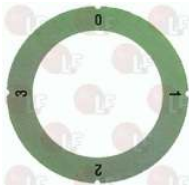

3241466 **SELF-STICK DISK 0-1-2-3**
external ø 63 mm