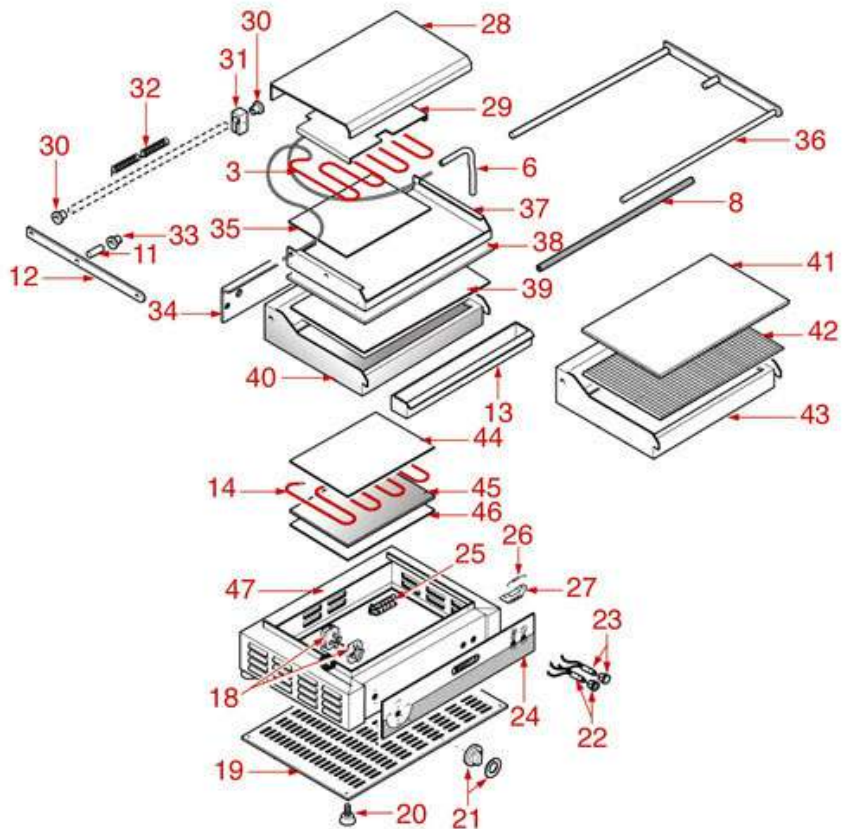

SINGLE PLATE PSR/LD

PSR/LD

BERTO'S

Position	LF code no.	Description
3	3355308	HEATING ELEMENT 700W 230V TOP
4	3250146	SPRING ø 21.5x117 mm
14	3355309	HEATING ELEMENT 1000W 230V BOTTOM
18	3444336	THERMOSTAT TR2 0-270°C
21	3241344	RED KNOB ø 72 mm 50-300°C
22	3221095	ORANGE INDICATOR LAMP 230V
23	3221132	GREEN INDICATOR LAMP 230V
25	3247016	3-POLE TERMINAL BLOCK FV273 40A 450V

MEDIUM PLATE PMR/LD-PMR/VTR

PMR/LD

PMR/VTR

BERTO'S

Position	LF code no.	Description
3	3355310	HEATING ELEMENT 1000W 230V TOP
4	3250110	SPRING FOR PLATE
14	3355311	HEATING ELEMENT 1500W 230V BOTTOM
18	3444336	THERMOSTAT TR2 0-270°C
21	3241344	RED KNOB ø 72 mm 50-300°C
22	3221095	ORANGE INDICATOR LAMP 230V
23	3221132	GREEN INDICATOR LAMP 230V
25	3247016	3-POLE TERMINAL BLOCK FV273 40A 450V
32	3250003	SPRING ø 20x115 mm

DOUBLE PLATE PDR/LD-PDR/VTR

PDR/LD

PDR/VTR

BERTO'S

Position	LF code no.	Description
3	3355308	HEATING ELEMENT 700W 230V TOP
4	3250146	SPRING \varnothing 21.5x117 mm
16	3355309	HEATING ELEMENT 1000W 230V BOTTOM
20	3444336	THERMOSTAT TR2 0-270°C
24	3241344	RED KNOB \varnothing 72 mm 50-300°C
28	3221132	GREEN INDICATOR LAMP 230V
29	3221095	ORANGE INDICATOR LAMP 230V
30	3247009	6-POLE TERMINAL BLOCK FV122/B 40A 600V
33	3250003	SPRING \varnothing 20x115 mm

3348043 PIPE FITTING \varnothing 10 mm
 for model PEL 20-21

3348020 CAP WITH PIN \varnothing 8x6.5 mm
 pin length 22 mm
 for model PEL 20S

3182011 MAGNETIC UNIT PEL SMALL HEADED
 \varnothing head 15 mm - \varnothing end 11 mm - length 44 mm
 for PEL tap models 20-21
 for EGA tap model 25213
 for JUNKERS tap model CH110