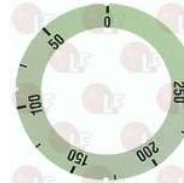

3241459 SELF-STICK DISK 50-250°C
external ø 63 mm