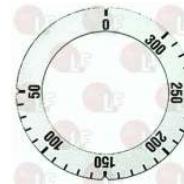

3241461 SELF-STICK DISK 50-300°C
external ø 63 mm