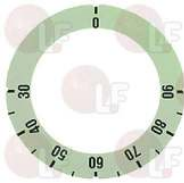

3241455 SELF-STICK DISK 30-90°C
external ø 63 mm