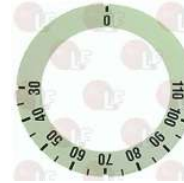

3241462 SELF-STICK DISK 50-320°C
external ø 63 mm

BERTO'S

Suitable for:

3241453 SELF-STICK DISK 1-2-3-4-5-6-7-8
external ø 63 mm
for thermostatic gas taps EGA

3241456 SELF-STICK DISK 30-110°C
external ø 63 mm