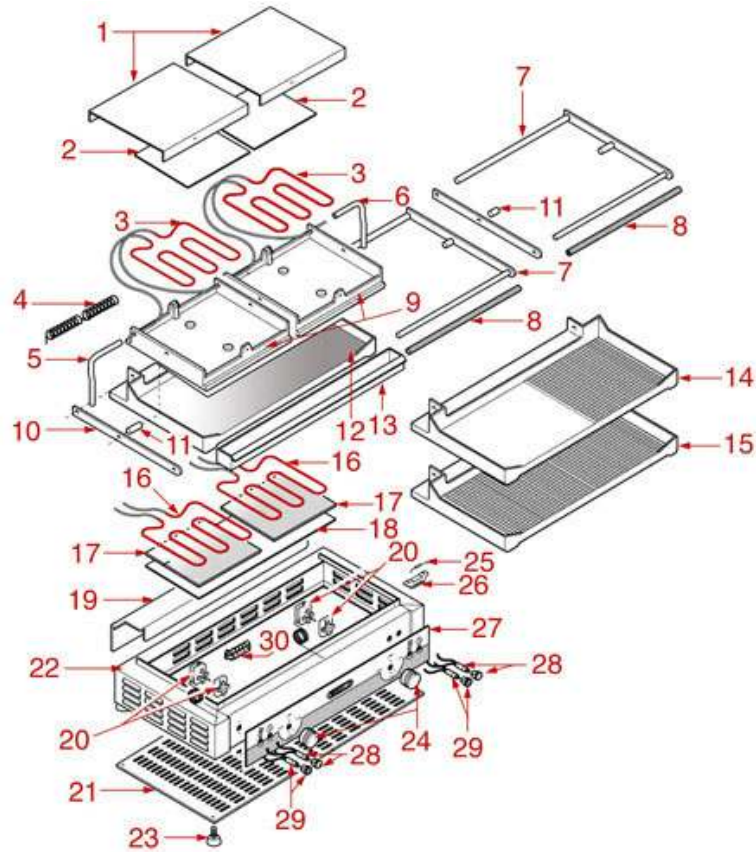

SINGLE PLATE PSR/LD

PSR/LD

BERTO'S

Position	LF code no.	Description
3	3355308	HEATING ELEMENT 700W 230V TOP
4	3250146	SPRING ø 21.5x117 mm
14	3355309	HEATING ELEMENT 1000W 230V BOTTOM
18	3444336	THERMOSTAT TR2 0-270°C
21	3241344	RED KNOB ø 72 mm 50-300°C
22	3221095	ORANGE INDICATOR LAMP 230V
23	3221132	GREEN INDICATOR LAMP 230V
25	3247016	3-POLE TERMINAL BLOCK FV273 40A 450V

MEDIUM PLATE PMR/LD-PMR/VTR

PMR/LD

PMR/VTR

BERTO'S

Position	LF code no.	Description
3	3355310	HEATING ELEMENT 1000W 230V TOP
4	3250110	SPRING FOR PLATE
14	3355311	HEATING ELEMENT 1500W 230V BOTTOM
18	3444336	THERMOSTAT TR2 0-270°C
21	3241344	RED KNOB ø 72 mm 50-300°C
22	3221095	ORANGE INDICATOR LAMP 230V
23	3221132	GREEN INDICATOR LAMP 230V
25	3247016	3-POLE TERMINAL BLOCK FV273 40A 450V
32	3250003	SPRING ø 20x115 mm

DOUBLE PLATE PDR/LD-PDR/VTR

PDR/LD

PDR/VTR

BERTO'S

Position	LF code no.	Description
3	3355308	HEATING ELEMENT 700W 230V TOP
4	3250146	SPRING \varnothing 21.5x117 mm
16	3355309	HEATING ELEMENT 1000W 230V BOTTOM
20	3444336	THERMOSTAT TR2 0-270°C
24	3241344	RED KNOB \varnothing 72 mm 50-300°C
28	3221132	GREEN INDICATOR LAMP 230V
29	3221095	ORANGE INDICATOR LAMP 230V
30	3247009	6-POLE TERMINAL BLOCK FV122/B 40A 600V
33	3250003	SPRING \varnothing 20x115 mm

3348043 PIPE FITTING \varnothing 10 mm
 for model PEL 20-21

3348020 CAP WITH PIN \varnothing 8x6.5 mm
 pin length 22 mm
 for model PEL 20S

3182011 MAGNETIC UNIT PEL SMALL HEADED
 \varnothing head 15 mm - \varnothing end 11 mm - length 44 mm
 for PEL tap models 20-21
 for EGA tap model 25213
 for JUNKERS tap model CH110