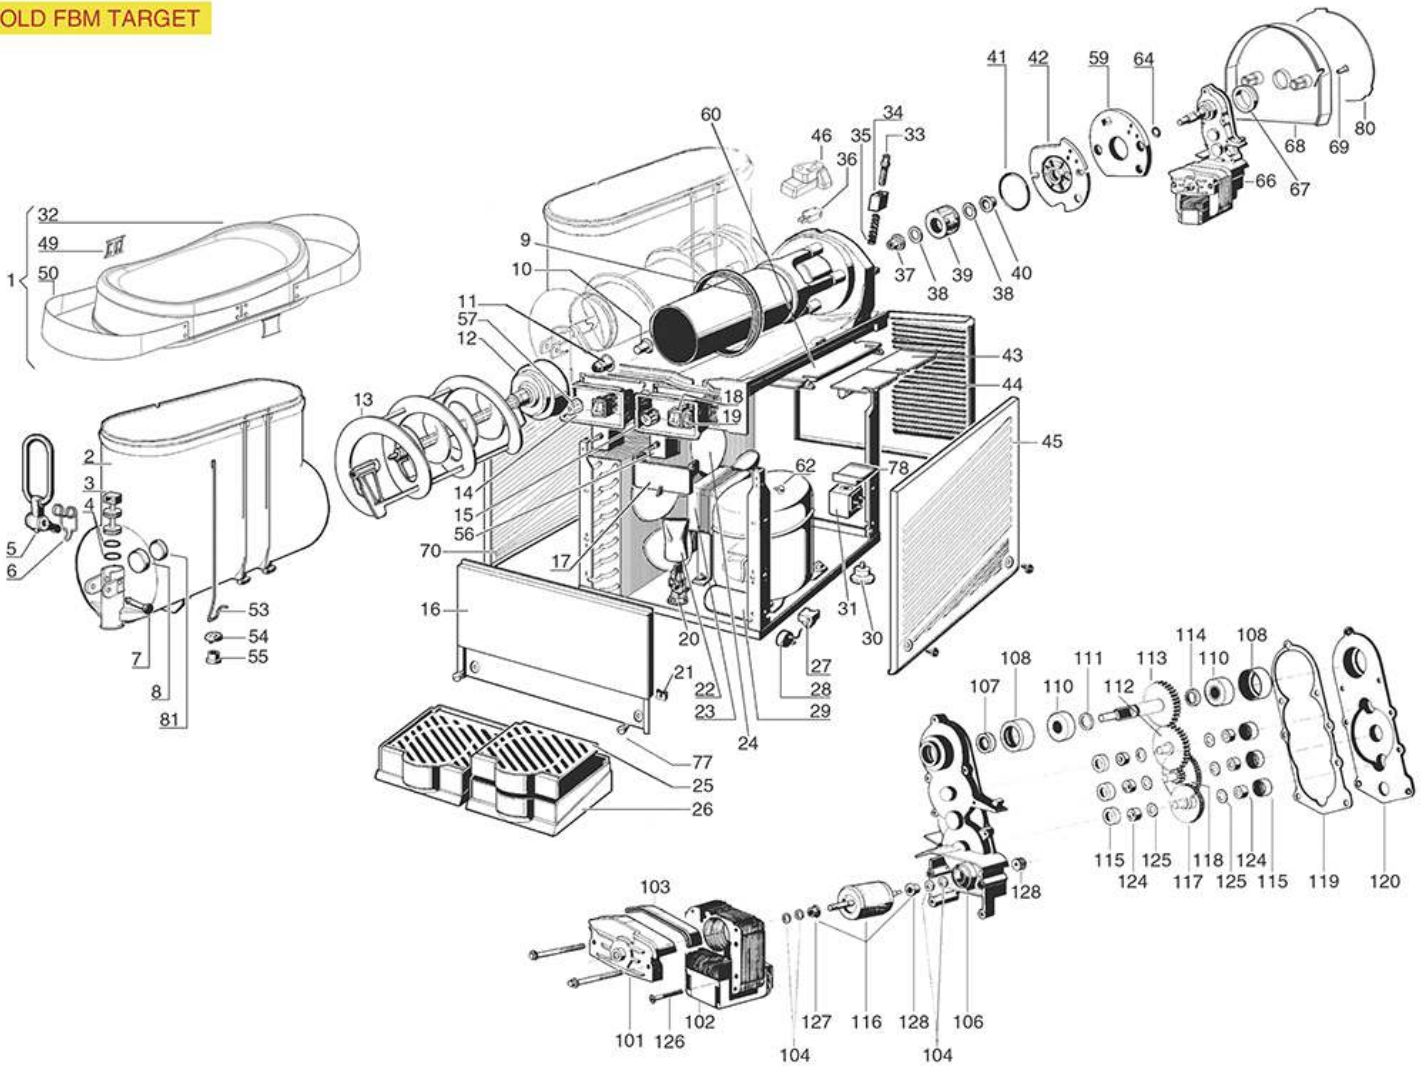

FBM TARGET OLD GRANITA MACHINE

OLD FBM TARGET

BRAS

Position	LF code no.	Description
2	1199030	CONTAINER FOR GRANITA MACHINE 10 l
3	1357037	DISPENSER TAP PISTON
4	1199001	O-RING 0123 WHITE SILICONE
6	1250336	DISPENSER TAP SPRING
8	1199004	COMPLETE SKIMMING BUSHING
9	1199005	GASKET
10	1199006	BACK BUSHING
11	1199008	SCROLL BUSHING
12	1199041	INTERNAL MIXER
13	1199026	MAGNETIC EXTERNAL MIXER
18	1199027	WHITE THREE-POLE SWITCH 16A 250V
19	1199042	WHITE SINGLE-POLE SWITCH 16A 250V
23	1240371	MOTOR EMI 16W 82E-2516
24	1240505	SPECIAL EXHAUST FAN $\varnothing$ 230 mm
30	1313029	FOOT $\varnothing$ 40 mm M8
33	1199044	ZINC PLATED DENSITY ADJUSTING SCREW
35	1199046	SPRING FOR DENSITY ADJUSTMENT
36	3240123	MICROSWITCH 16A 250V
37	1199048	REAR BUSHING FOR GRANITA MACH. SHOULDER
38	1199049	WASHER FOR MAGNETIC MOTOR
39	1199050	MAGNETIC ROTOR
40	1199051	BUSHING FOR MOTOR SUPPORT FLANGE
41	1199075	O-RING 03231 RED SILICONE
43	1199150	ELECTRONIC DELAY SWITCH 230V 50Hz
53	1199013	SPRING FOR LAMP CONTACT
56	1199052	MODIFIED THERMOSTAT RANCO K50 L3212
59	1199054	ANTI-CONDENSATE GASKET
64	1186411	O-RING 02031 EPDM
66	1240500	GEAR MOTOR 115V 60Hz
66	1240501	GEAR MOTOR 230V 50Hz
73	1199131	FILTER FOR CONDENSER
81	1199004	COMPLETE SKIMMING BUSHING
101	1199025	COMPLETE BRIDGE OVER NEW MODEL
102	1199015	STATOR 230V 50Hz
104	1199018	WASHER FOR GEAR MOTOR
107	1786247	RETAINER SPRING RING $\varnothing$ 20x11x5 mm
108	1199060	BEARING CAP $\varnothing$ 28 mm
110	1199062	BEARING 6001 2Z
111	1199063	SPACER 1.5 mm FOR GEAR MOTOR
112	1199064	THIRD GEARWHEEL FOR GEAR MOTOR
113	1199065	FOURTH GEARWHEEL FOR GEAR MOTOR
114	1199066	SPACER 3.3 mm FOR GEAR MOTOR
115	1199067	BUSHING CAP FOR GEARMOTOR
117	1199068	FIRST GEARWHEEL FOR GEAR MOTOR
118	1199069	SECOND GEARWHEEL FOR GEAR MOTOR
123	1199019	PINION FOR GEAR MOTOR
124	1199020	BUSHING FOR GEAR MOTOR
125	1199021	WASHER 4x8x0.2 mm FOR GEAR MOTOR