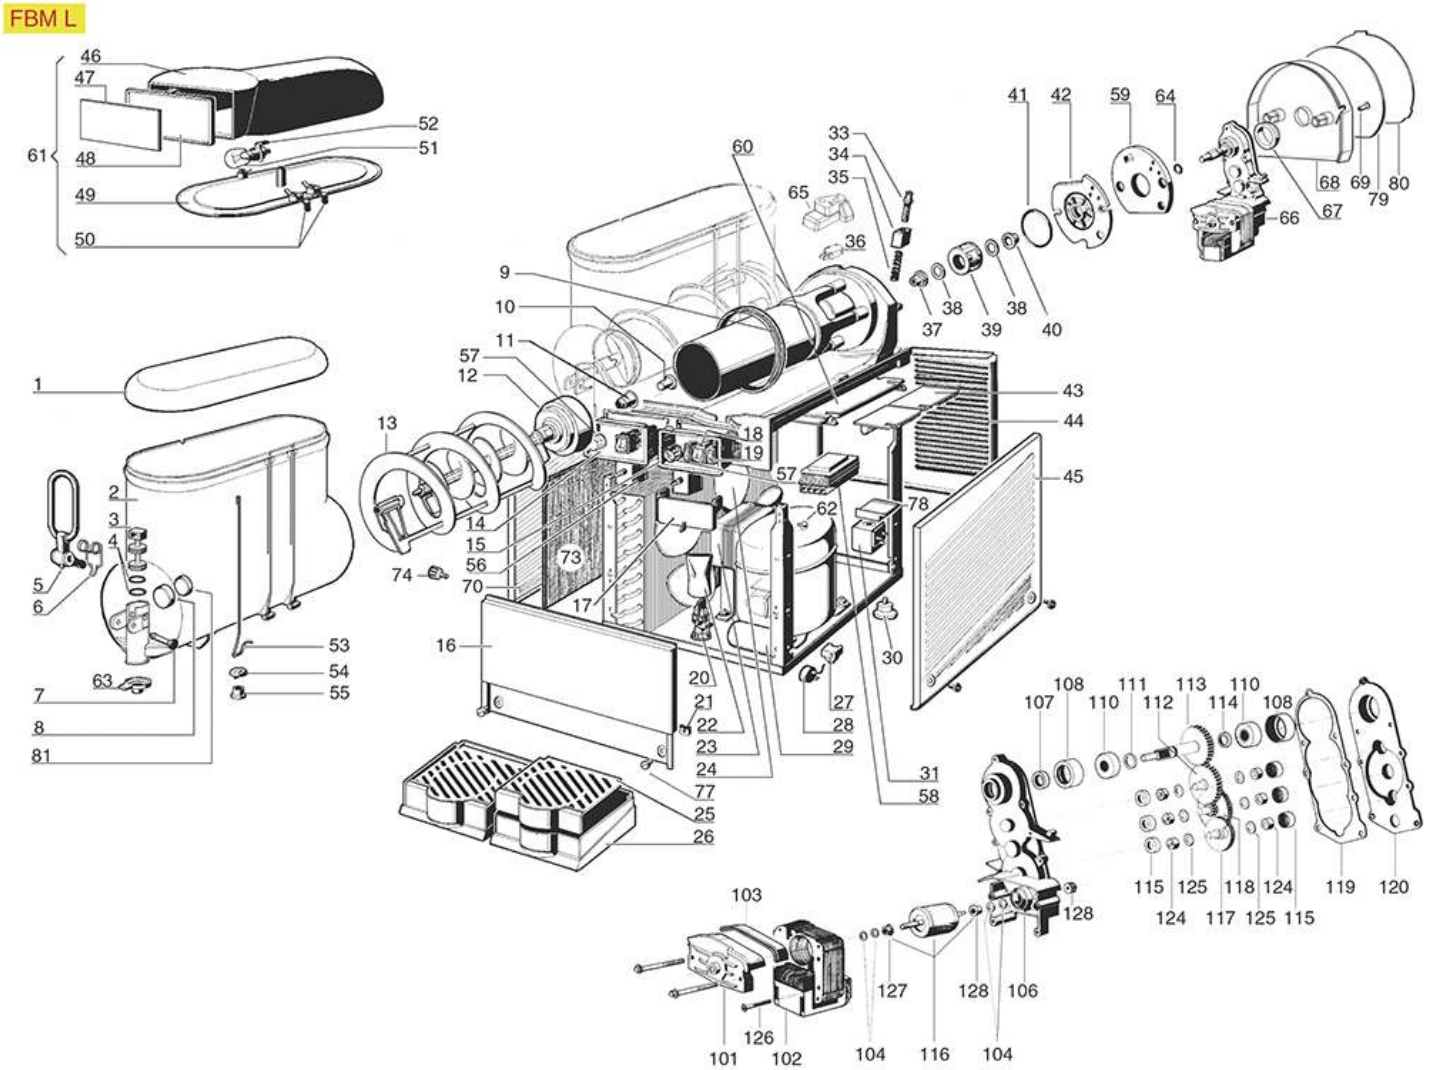

FBM L GRANITA MACHINE

BRAS

Position	LF code no.	Description
1	1199038	TRANSPARENT COVER
2	1199030	CONTAINER FOR GRANITA MACHINE 10 l
3	1357037	DISPENSER TAP PISTON
4	1199001	O-RING 0123 WHITE SILICONE
6	1250336	DISPENSER TAP SPRING
7	1199115	BLACK SPINDLE FOR TAP LEVER
8	1199004	COMPLETE SKIMMING BUSHING
9	1199005	GASKET
10	1199006	BACK BUSHING
11	1199008	SCROLL BUSHING
12	1199041	INTERNAL MIXER
13	1199026	MAGNETIC EXTERNAL MIXER
18	1199027	WHITE THREE-POLE SWITCH 16A 250V
19	1199042	WHITE SINGLE-POLE SWITCH 16A 250V
23	1240371	MOTOR EMI 16W 82E-2516
24	1240505	SPECIAL EXHAUST FAN $\varnothing$ 230 mm
30	1313029	FOOT $\varnothing$ 40 mm M8
33	1199044	ZINC PLATED DENSITY ADJUSTING SCREW
35	1199046	SPRING FOR DENSITY ADJUSTMENT
36	3240123	MICROSWITCH 16A 250V
37	1199048	REAR BUSHING FOR GRANITA MACH. SHOULDER
38	1199049	WASHER FOR MAGNETIC MOTOR
39	1199050	MAGNETIC ROTOR
40	1199051	BUSHING FOR MOTOR SUPPORT FLANGE
41	1199075	O-RING 03231 RED SILICONE
43	1199033	ELECTRONIC DELAYER 115V 60Hz
51	1221008	LAMP 28V
53	1199013	SPRING FOR LAMP CONTACT
56	1199052	MODIFIED THERMOSTAT RANCO K50 L3212
59	1199054	ANTI-CONDENSATE GASKET
63	1357038	TAP FLOW REDUCER
64	1186411	O-RING 02031 EPDM
66	1240500	GEAR MOTOR 115V 60Hz
66	1240501	GEAR MOTOR 230V 50Hz
73	1199131	FILTER FOR CONDENSER
81	1199004	COMPLETE SKIMMING BUSHING
101	1199025	COMPLETE BRIDGE OVER NEW MODEL
102	1199015	STATOR 230V 50Hz
104	1199018	WASHER FOR GEAR MOTOR
107	1786247	RETAINER SPRING RING $\varnothing$ 20x11x5 mm
108	1199060	BEARING CAP $\varnothing$ 28 mm
110	1199062	BEARING 6001 2Z
111	1199063	SPACER 1.5 mm FOR GEAR MOTOR
112	1199064	THIRD GEARWHEEL FOR GEAR MOTOR
113	1199065	FOURTH GEARWHEEL FOR GEAR MOTOR
114	1199066	SPACER 3.3 mm FOR GEAR MOTOR
115	1199067	BUSHING CAP FOR GEARMOTOR
117	1199068	FIRST GEARWHEEL FOR GEAR MOTOR
118	1199069	SECOND GEARWHEEL FOR GEAR MOTOR
123	1199019	PINION FOR GEAR MOTOR
124	1199020	BUSHING FOR GEAR MOTOR
125	1199021	WASHER 4x8x0.2 mm FOR GEAR MOTOR