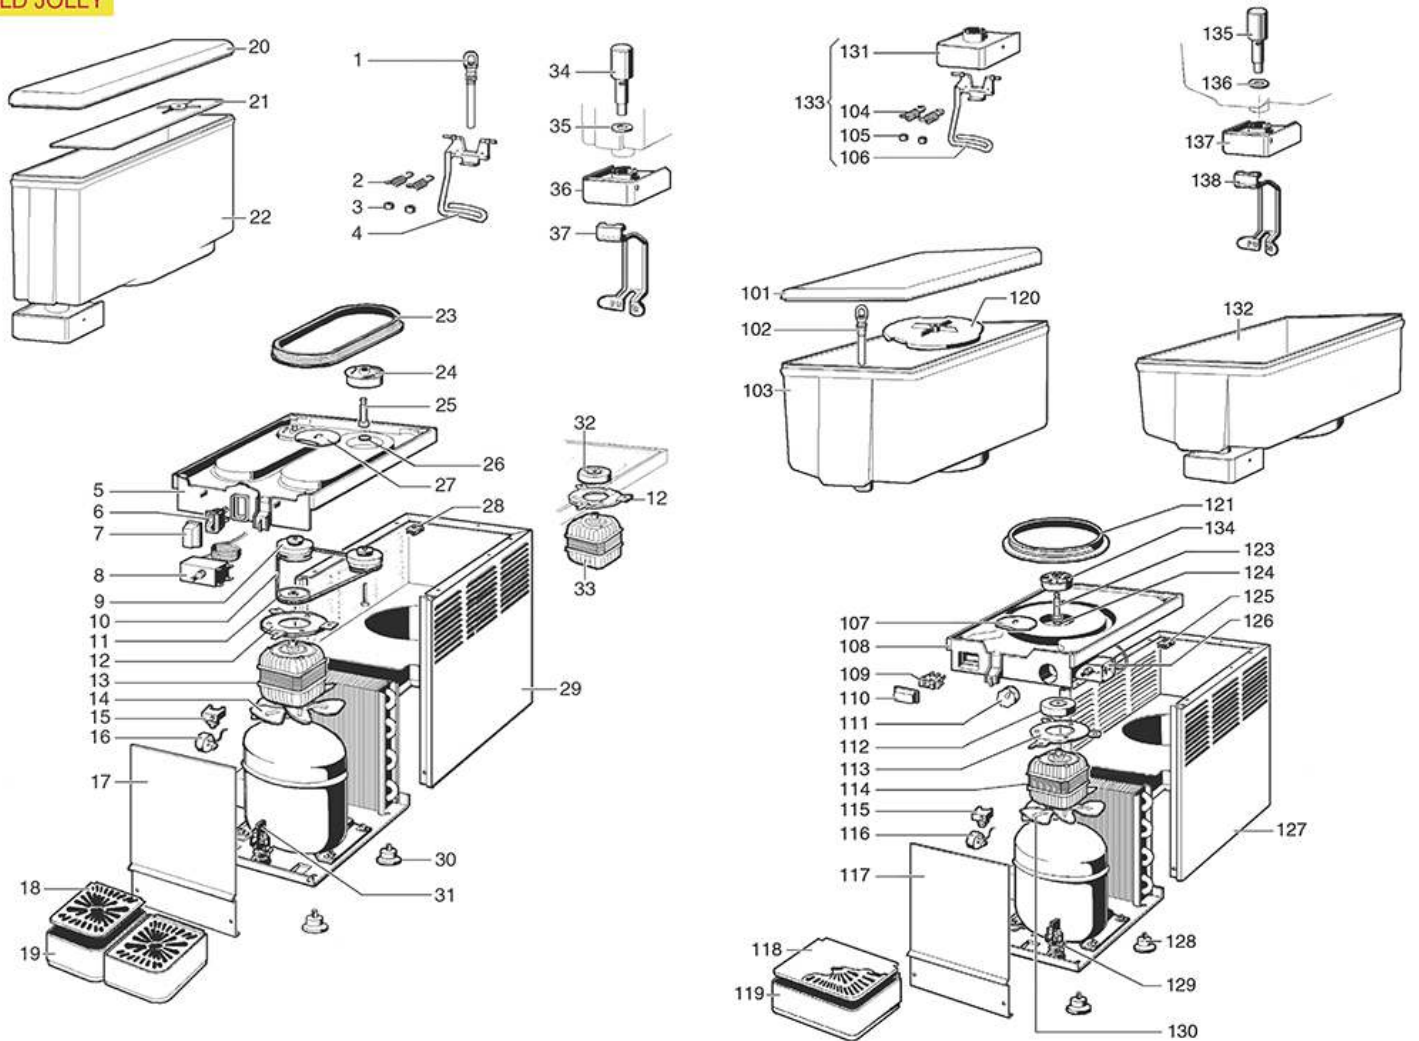

JOLLY OLD FRIGODRINK

OLD JOLLY

BRAS

Position	LF code no.	Description
1	1199077	RUBBER PIECE FOR TAP
2	1250600	TAP SPRING
3	1186050	SPRING RETAINING RUBBER PIECE
6	1199079	WHITE SINGLE-POLE SWITCH 16A 250V
7	1199081	PROTECTION FOR SWITCH
8	1199087	THERMOSTAT RANCO K50 L3218
9	1199103	PULLEY WITH BEARING
10	1062005	MOTOR FAN BELT
11	1199105	MOTOR PULLEY $\varnothing$ 7 mm
12	1199089	MOTOR BRACKET
13	1240510	MOTOR EMI 11W 82CE-2011/1
20	1199136	COVER
21	1199138	SCROLL FOR PUMP
23	1199005	GASKET
24	1199094	PUMP IMPELLER WITH LOW WINGS
25	1199102	CENTRAL PIN
26	3243139	O-RING 02025 EPDM
27	1199133	SCROLL FASTENING PLATE
30	1313029	FOOT $\varnothing$ 40 mm M8
32	1199088	4-POLE MOTOR MAGNET $\varnothing$ 7 mm
33	1240510	MOTOR EMI 11W 82CE-2011/1
34	1199096	FAUCET PISTON
35	1199097	TAP GASKET
101	1199144	CONTAINER LID
102	1199077	RUBBER PIECE FOR TAP
103	1199127	CONTAINER 10 L
104	1250600	TAP SPRING
105	1186050	SPRING RETAINING RUBBER PIECE
109	1199079	WHITE SINGLE-POLE SWITCH 16A 250V
110	1199081	PROTECTION FOR SWITCH
112	1199088	4-POLE MOTOR MAGNET $\varnothing$ 7 mm
113	1199089	MOTOR BRACKET
120	1199145	SCROLL FOR PUMP
121	1186052	SEALING GASKET
123	1199102	CENTRAL PIN
124	3243139	O-RING 02025 EPDM
126	1199086	THERMOSTAT RANCO K50 L3212
128	1313029	FOOT $\varnothing$ 40 mm M8
134	1199094	PUMP IMPELLER WITH LOW WINGS
135	1199096	FAUCET PISTON
136	1199097	TAP GASKET