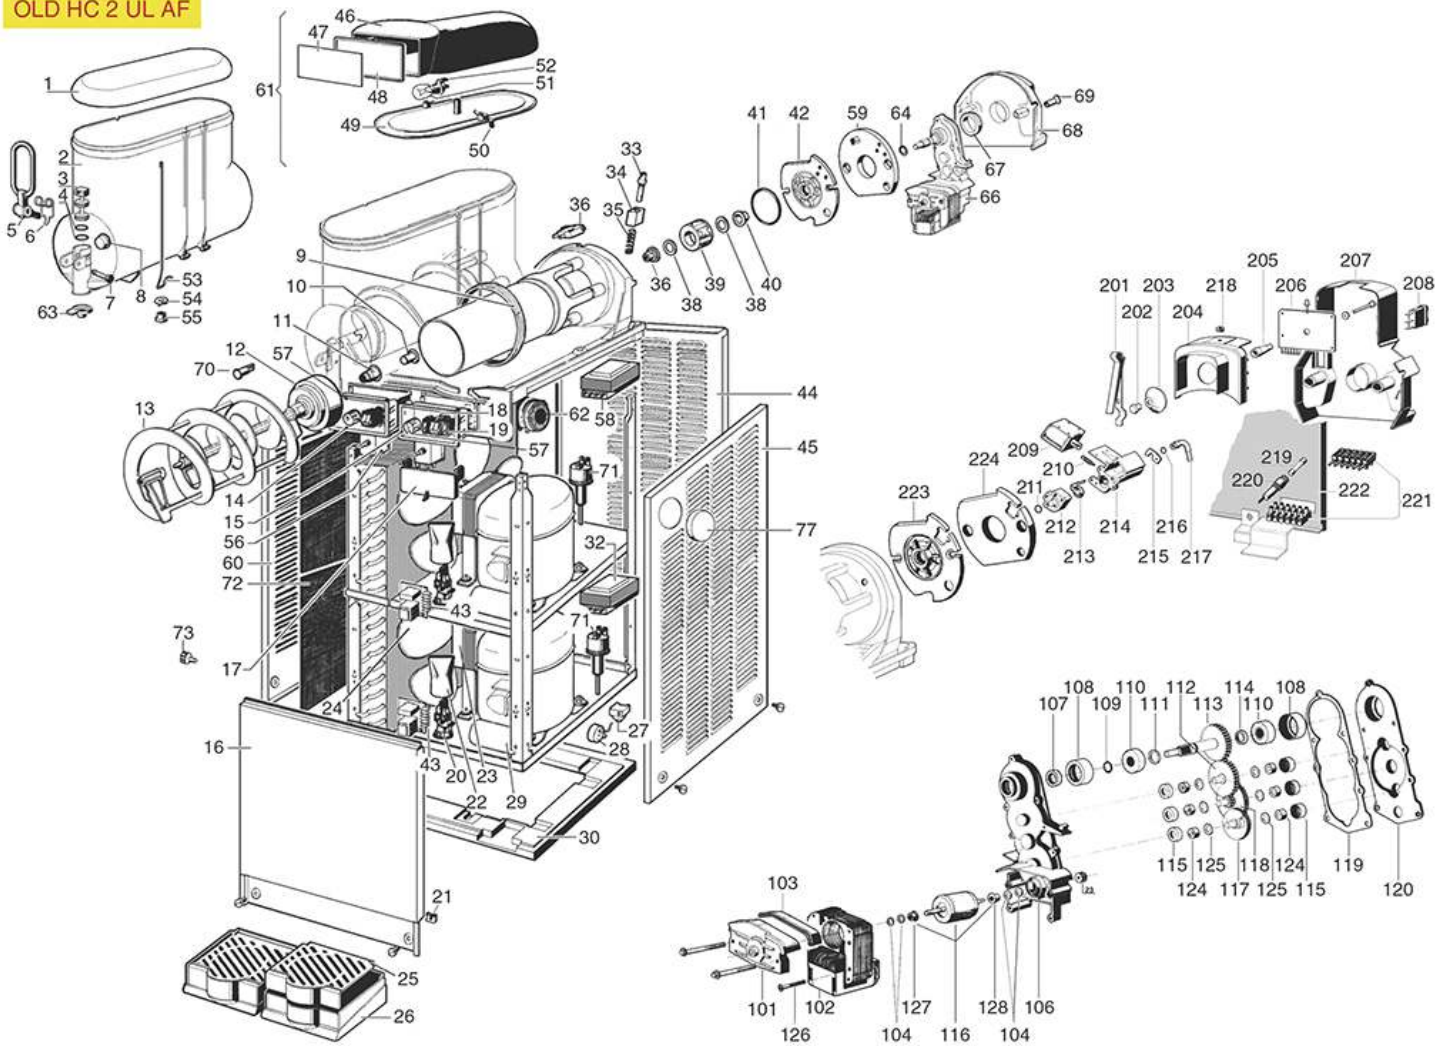

HC2UL OLD GRANITA MACHINE

OLD HC 2 UL AF

BR11

Positions without LF code no.: upon request

BRAS

Position	LF code no.	Description
1	1199038	TRANSPARENT COVER
2	1199030	CONTAINER FOR GRANITA MACHINE 10 l
3	1357037	DISPENSER TAP PISTON
4	1199001	O-RING 0123 WHITE SILICONE
6	1250336	DISPENSER TAP SPRING
7	1199040	RED PIN FOR TAP LEVER
8	1199004	COMPLETE SKIMMING BUSHING
9	1199005	GASKET
10	1199006	BACK BUSHING
11	1199008	SCROLL BUSHING
12	1199041	INTERNAL MIXER
13	1199026	MAGNETIC EXTERNAL MIXER
18	1199027	WHITE THREE-POLE SWITCH 16A 250V
19	1199042	WHITE SINGLE-POLE SWITCH 16A 250V
24	1240505	SPECIAL EXHAUST FAN $\varnothing$ 230 mm
33	1199044	ZINC PLATED DENSITY ADJUSTING SCREW
34	1199045	GREY SPRING GUIDE
35	1199046	SPRING FOR DENSITY ADJUSTMENT
36	3240123	MICROSWITCH 16A 250V
37	1199048	REAR BUSHING FOR GRANITA MACH. SHOULDER
38	1199049	WASHER FOR MAGNETIC MOTOR
39	1199050	MAGNETIC ROTOR
40	1199051	BUSHING FOR MOTOR SUPPORT FLANGE
41	1199075	O-RING 03231 RED SILICONE
51	1221008	LAMP 28V
53	1199013	SPRING FOR LAMP CONTACT
56	1199052	MODIFIED THERMOSTAT RANCO K50 L3212
59	1199054	ANTI-CONDENSATE GASKET
61	1199014	SET COVER WITH LIGHT
63	1357038	TAP FLOW REDUCER
64	1186411	O-RING 02031 EPDM
66	1240500	GEAR MOTOR 115V 60Hz
70	1199073	ORANGE INDICATOR LIGHT 110V
71	1199056	SAFETY PRESSURE SWITCH
72	1199131	FILTER FOR CONDENSER
101	1199025	COMPLETE BRIDGE OVER NEW MODEL
104	1199018	WASHER FOR GEAR MOTOR
107	1786247	RETAINER SPRING RING $\varnothing$ 20x11x5 mm
108	1199060	BEARING CAP $\varnothing$ 28 mm
109	1186411	O-RING 02031 EPDM
110	1199062	BEARING 6001 2Z
111	1199063	SPACER 1.5 mm FOR GEAR MOTOR
112	1199064	THIRD GEARWHEEL FOR GEAR MOTOR
113	1199065	FOURTH GEARWHEEL FOR GEAR MOTOR
114	1199066	SPACER 3.3 mm FOR GEAR MOTOR
115	1199067	BUSHING CAP FOR GEARMOTOR
117	1199068	FIRST GEARWHEEL FOR GEAR MOTOR
118	1199069	SECOND GEARWHEEL FOR GEAR MOTOR
123	1199019	PINION FOR GEAR MOTOR
124	1199020	BUSHING FOR GEAR MOTOR
125	1199021	WASHER 4x8x0.2 mm FOR GEAR MOTOR
211	5018347	ORM GASKET 0080-20 WHITE SILICONE
216	3243139	O-RING 02025 EPDM
224	1199054	ANTI-CONDENSATE GASKET