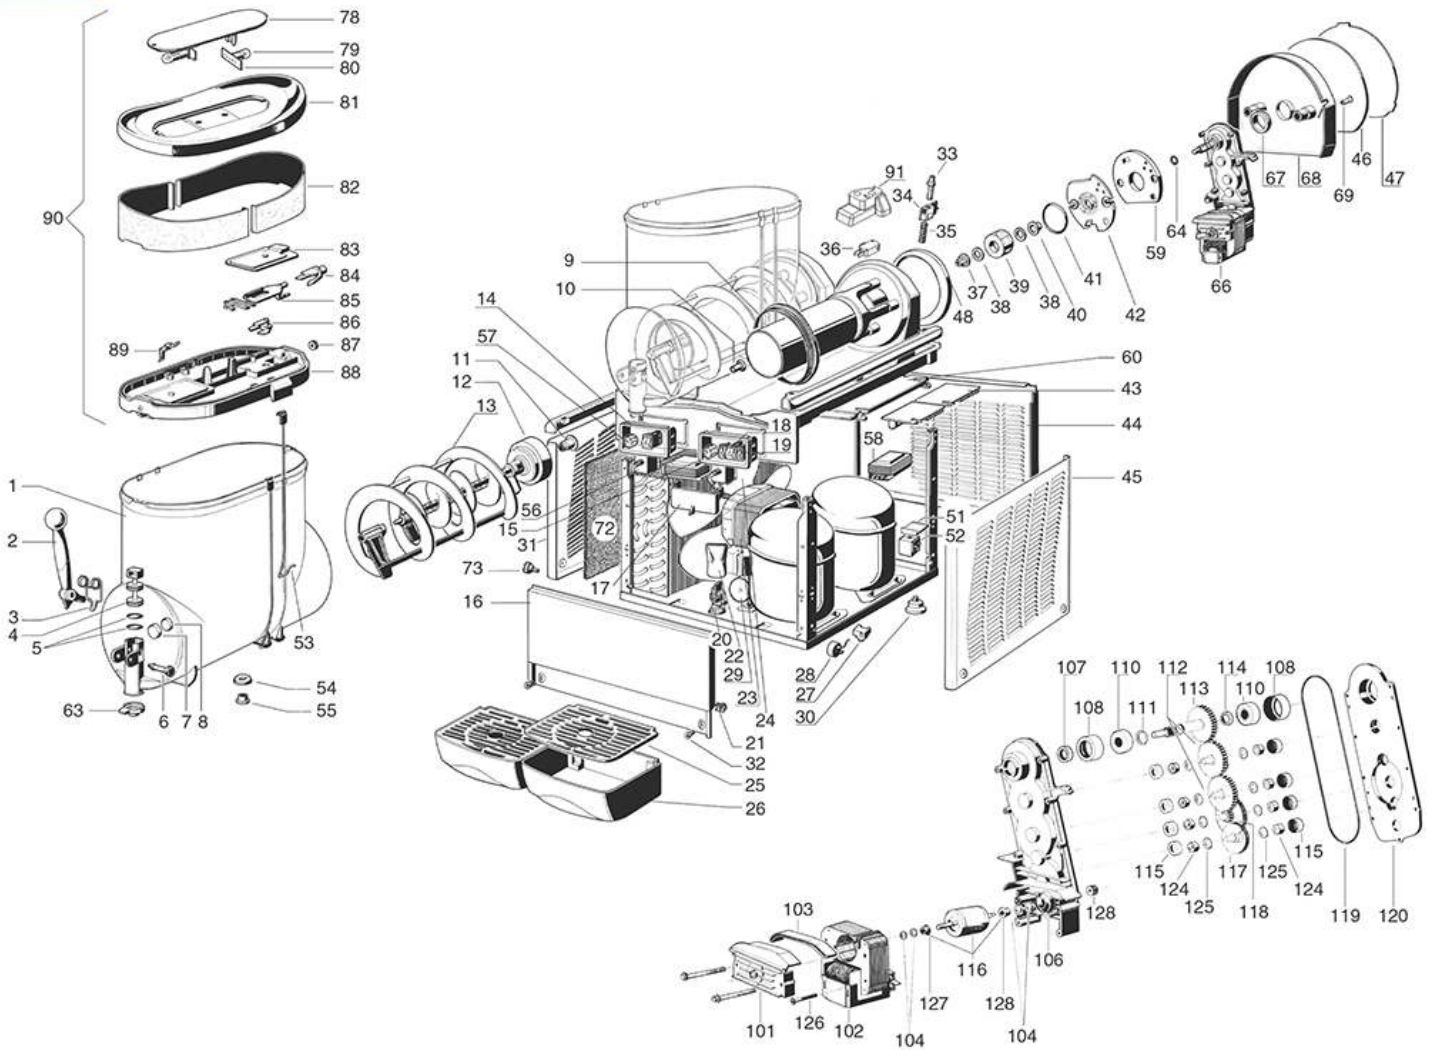

ATLAS L GRANITA MACHINE

ATLAS L

BR07

BRAS

Position	LF code no.	Description
1	1521007	GRANITA MACHINE TANK 15 L
3	1250336	DISPENSER TAP SPRING
4	1357037	DISPENSER TAP PISTON
5	1199001	O-RING 0123 WHITE SILICONE
7	1199004	COMPLETE SKIMMING BUSHING
8	1199004	COMPLETE SKIMMING BUSHING
9	1786241	TANK GASKET 15L
10	1199006	BACK BUSHING
11	1199008	SCROLL BUSHING
12	1199041	INTERNAL MIXER
13	1719063	GRANITA MACHINE SCROLL $\varnothing$ 188x350 mm 15 L
18	1199027	WHITE THREE-POLE SWITCH 16A 250V
19	1199042	WHITE SINGLE-POLE SWITCH 16A 250V
24	1240505	SPECIAL EXHAUST FAN $\varnothing$ 230 mm
30	1313029	FOOT $\varnothing$ 40 mm M8
33	1199044	ZINC PLATED DENSITY ADJUSTING SCREW
35	1199046	SPRING FOR DENSITY ADJUSTMENT
36	3240123	MICROSWITCH 16A 250V
37	1199048	REAR BUSHING FOR GRANITA MACH. SHOULDER
38	1199049	WASHER FOR MAGNETIC MOTOR
39	1199050	MAGNETIC ROTOR
40	1199051	BUSHING FOR MOTOR SUPPORT FLANGE
41	1199075	O-RING 03231 RED SILICONE
43	1199033	ELECTRONIC DELAYER 115V 60Hz
48	1786249	ANTI-CONDENSATE GASKET
53	1250335	LIGHT CONTACT SPRING
56	1199052	MODIFIED THERMOSTAT RANCO K50 L3212
59	1199054	ANTI-CONDENSATE GASKET
63	1357038	TAP FLOW REDUCER
64	1186411	O-RING 02031 EPDM
66	5029270	GEAR MOTOR 230V 50Hz
72	1160077	FILTER FOR CONDENSER
79	1221008	LAMP 28V
104	1199018	WASHER FOR GEAR MOTOR
107	1786247	RETAINER SPRING RING $\varnothing$ 20x11x5 mm
108	1199060	BEARING CAP $\varnothing$ 28 mm
110	1199062	BEARING 6001 2Z
111	1199063	SPACER 1.5 mm FOR GEAR MOTOR
112	1199064	THIRD GEARWHEEL FOR GEAR MOTOR
114	1199066	SPACER 3.3 mm FOR GEAR MOTOR
115	1199067	BUSHING CAP FOR GEARMOTOR
117	1199068	FIRST GEARWHEEL FOR GEAR MOTOR
118	1199069	SECOND GEARWHEEL FOR GEAR MOTOR
123	1199019	PINION FOR GEAR MOTOR
124	1199020	BUSHING FOR GEAR MOTOR
125	1199021	WASHER 4x8x0.2 mm FOR GEAR MOTOR