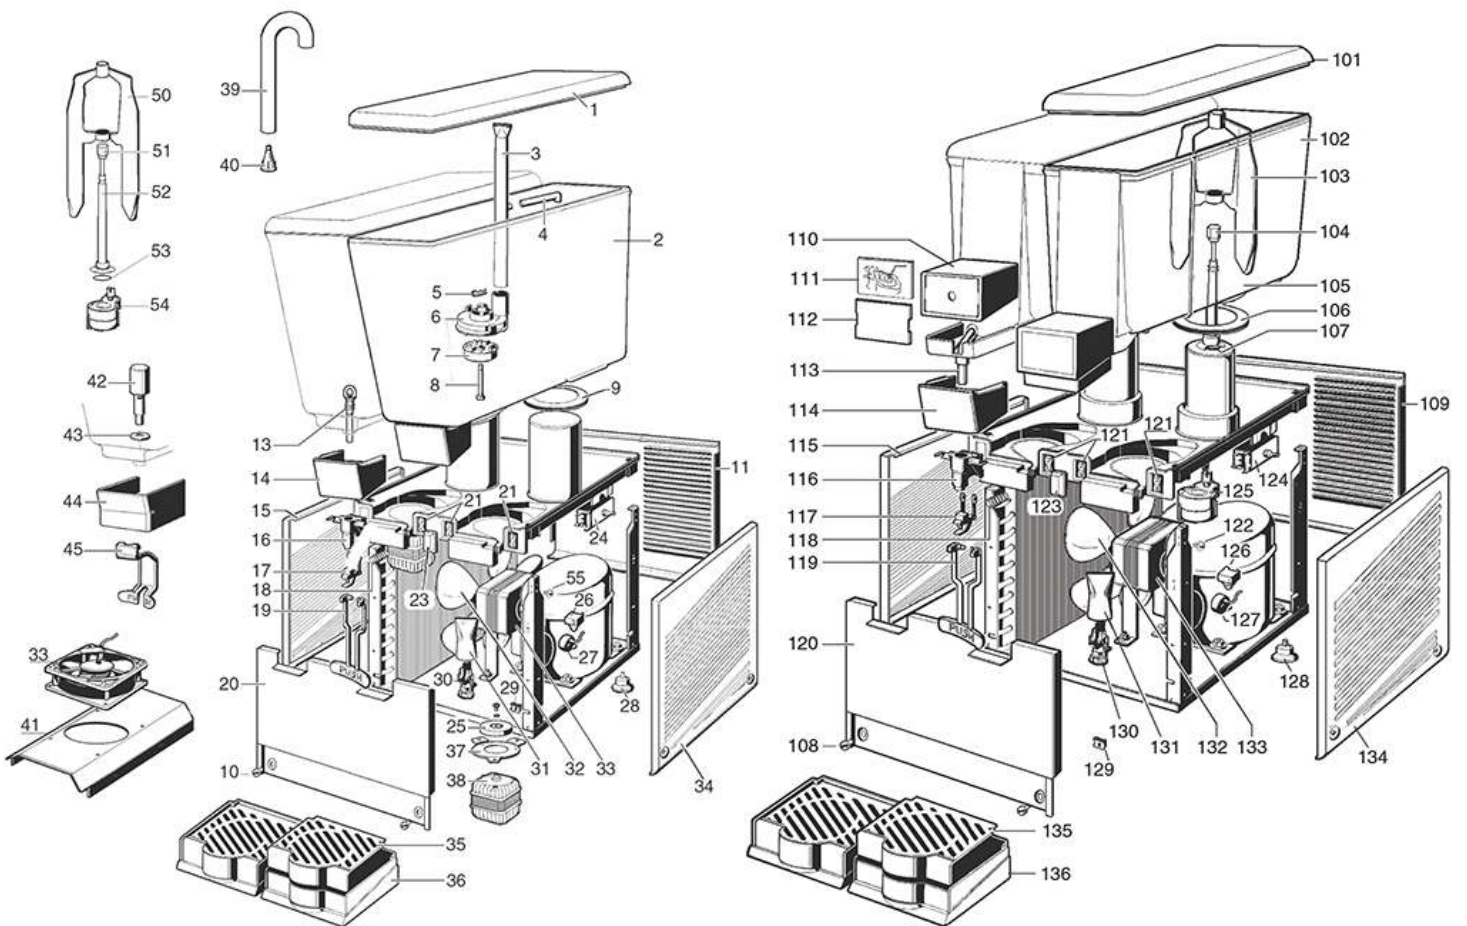

AB-BS OLD FRIGODRINK

OLD AB-BS

BR15

BRAS

Position	LF code no.	Description
1	1199125	COVER 11 L
1	1199126	COVER 20 L
2	1199128	CONTAINER 20 L
2	1199129	CONTAINER 11 L
3	1199135	OUTLET TUBE
3	1199141	OUTLET TUBE
4	1199142	L-ARM FOR 11/20 L CONTAINER
5	1199143	NON-RETURN SPRING
6	1199076	PUMP HOUSING
7	1199093	PUMP IMPELLER 230/240V 50Hz
7	1199100	PUMP IMPELLER 115/220V 60Hz
8	1199078	IMPELLER SHAFT FOR PUMP
9	1199085	GASKET FOR CONTAINER
13	1199077	RUBBER PIECE FOR TAP
16	1199083	TAP BODY
17	1199106	TAP FORK
18	1199084	SPRING FOR TAP
21	1199079	WHITE SINGLE-POLE SWITCH 16A 250V
23	1199081	PROTECTION FOR SWITCH
24	1199086	THERMOSTAT RANCO K50 L3212
24	1199087	THERMOSTAT RANCO K50 L3218
25	1199088	4-POLE MOTOR MAGNET ø 7 mm
28	1313029	FOOT ø 40 mm M8
33	1240506	MOTOR FAN 10W 230/240V 50Hz
33	3240501	AXIAL FAN SUNON 120x120x38 mm
37	1199089	MOTOR BRACKET
38	1240510	MOTOR EMI 11W 82CE-2011/1
39	1199090	ANTIFOAM PIPE
39	1199091	ANTIFOAM PIPE
40	1199092	REDUCER CAP
42	1199096	FAUCET PISTON
43	1199097	TAP GASKET
53	3243191	O-RING 02125 EPDM
54	1240512	MOTOR GEAR CDC AT011 S80ES
54	3340172	GEARMOTOR FIBER GE15J0BAHDC
102	1199130	CONTAINER 10 L
106	1199085	GASKET FOR CONTAINER
107	3243191	O-RING 02125 EPDM
113	1199109	RUBBER PIECE FOR TAP
116	1199083	TAP BODY
117	1199106	TAP FORK
118	1199084	SPRING FOR TAP
121	1199079	WHITE SINGLE-POLE SWITCH 16A 250V
123	1199081	PROTECTION FOR SWITCH
124	1199086	THERMOSTAT RANCO K50 L3212
124	1199087	THERMOSTAT RANCO K50 L3218
125	1240512	MOTOR GEAR CDC AT011 S80ES
125	3340172	GEARMOTOR FIBER GE15J0BAHDC
128	1313029	FOOT ø 40 mm M8