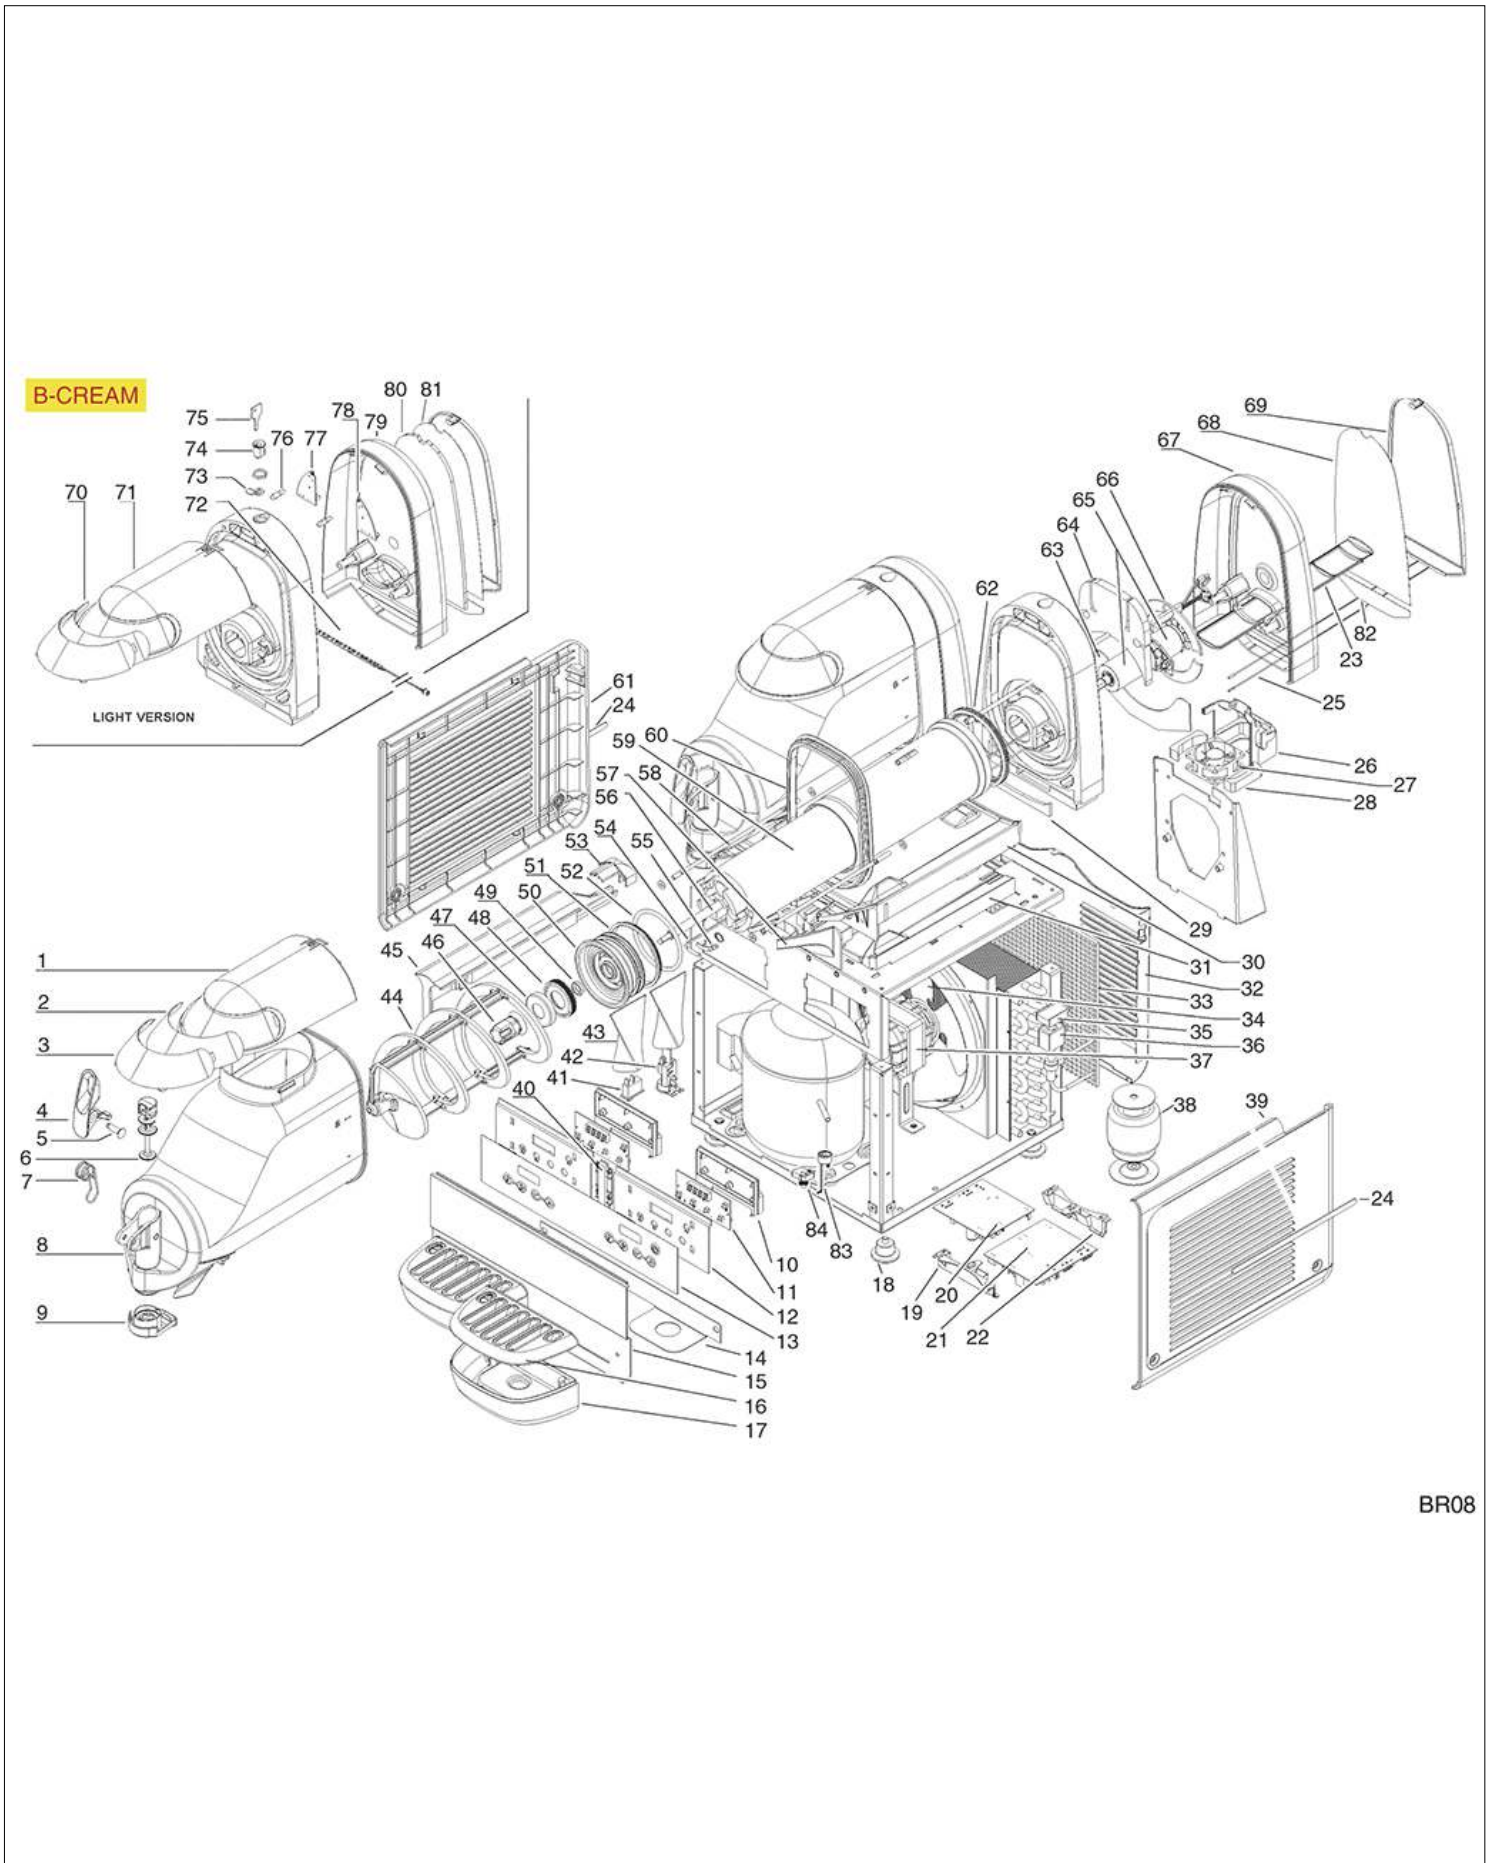

B-CREAM COUNTER BATCH-FREEZER

BR08

Positions without LF code no.: upon request

BRAS

Position	LF code no.	Description
5	1357041	TAP CONTROL LEVER PIN
6	1357039	TAP PISTON
7	1250337	DISPENSER TAP SPRING
9	1357042	TAP FLOW REDUCER
18	1313029	FOOT $\varnothing$ 40 mm M8
27	1240174	AXIAL FAN 60x60x25 mm 24VDC
34	1240505	SPECIAL EXHAUST FAN $\varnothing$ 230 mm
37	3240501	AXIAL FAN SUNON 120x120x38 mm
41	1199042	WHITE SINGLE-POLE SWITCH 16A 250V
44	1719064	SOFT ICE SCROLL $\varnothing$ 139x310 mm
48	1786244	CAP GASKET $\varnothing$ 57x28x10 mm
49	1786247	RETAINER SPRING RING $\varnothing$ 20x11x5 mm
51	1786248	EVAPORATOR FRONT GASKET
52	1786246	O-RING 06337 RED SILICONE
54	1397056	TEMPERATURE PROBE
60	1786242	TANK GASKET
62	1786245	EVAPORATOR REAR GASKET