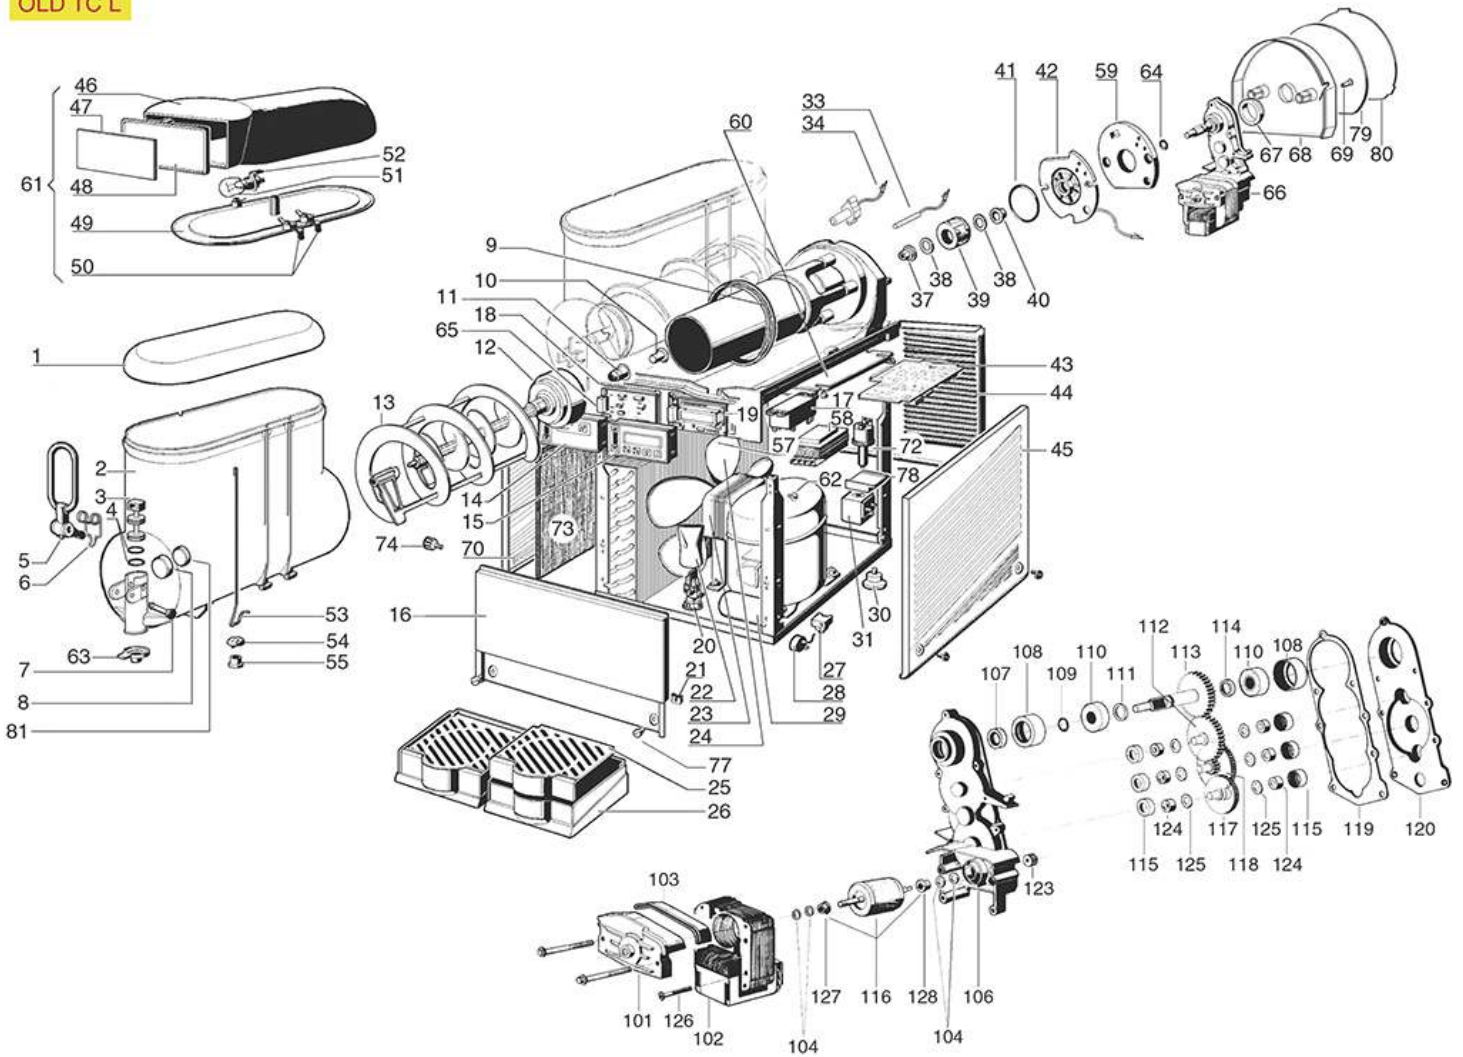

TCL OLD GRANITA MACHINE

OLD TC L

BR10

BRAS

Position	LF code no.	Description
1	1199038	TRANSPARENT COVER
2	1199030	CONTAINER FOR GRANITA MACHINE 10 l
3	1357037	DISPENSER TAP PISTON
4	1199001	O-RING 0123 WHITE SILICONE
6	1250336	DISPENSER TAP SPRING
8	1199004	COMPLETE SKIMMING BUSHING
9	1199005	GASKET
10	1199006	BACK BUSHING
11	1199008	SCROLL BUSHING
12	1199041	INTERNAL MIXER
13	1199026	MAGNETIC EXTERNAL MIXER
23	1240371	MOTOR EMI 16W 82E-2516
24	1240505	SPECIAL EXHAUST FAN ø 230 mm
30	1313029	FOOT ø 40 mm M8
37	1199048	REAR BUSHING FOR GRANITA MACH. SHOULDER
38	1199049	WASHER FOR MAGNETIC MOTOR
39	1199050	MAGNETIC ROTOR
40	1199051	BUSHING FOR MOTOR SUPPORT FLANGE
41	1199075	O-RING 03231 RED SILICONE
51	1221008	LAMP 28V
53	1199013	SPRING FOR LAMP CONTACT
56	1199052	MODIFIED THERMOSTAT RANCO K50 L3212
59	1199054	ANTI-CONDENSATE GASKET
63	1357038	TAP FLOW REDUCER
64	1186411	O-RING 02031 EPDM
66	1240500	GEAR MOTOR 115V 60Hz
66	1240501	GEAR MOTOR 230V 50Hz
72	1199056	SAFETY PRESSURE SWITCH
73	1199131	FILTER FOR CONDENSER
81	1199004	COMPLETE SKIMMING BUSHING
101	1199025	COMPLETE BRIDGE OVER NEW MODEL
102	1199015	STATOR 230V 50Hz
104	1199018	WASHER FOR GEAR MOTOR
107	1786247	RETAINER SPRING RING ø 20x11x5 mm
108	1199060	BEARING CAP ø 28 mm
109	1186411	O-RING 02031 EPDM
110	1199062	BEARING 6001 2Z
111	1199063	SPACER 1.5 mm FOR GEAR MOTOR
112	1199064	THIRD GEARWHEEL FOR GEAR MOTOR
113	1199065	FOURTH GEARWHEEL FOR GEAR MOTOR
114	1199066	SPACER 3.3 mm FOR GEAR MOTOR
115	1199067	BUSHING CAP FOR GEARMOTOR
117	1199068	FIRST GEARWHEEL FOR GEAR MOTOR
118	1199069	SECOND GEARWHEEL FOR GEAR MOTOR
123	1199019	PINION FOR GEAR MOTOR
124	1199020	BUSHING FOR GEAR MOTOR
125	1199021	WASHER 4x8x0.2 mm FOR GEAR MOTOR