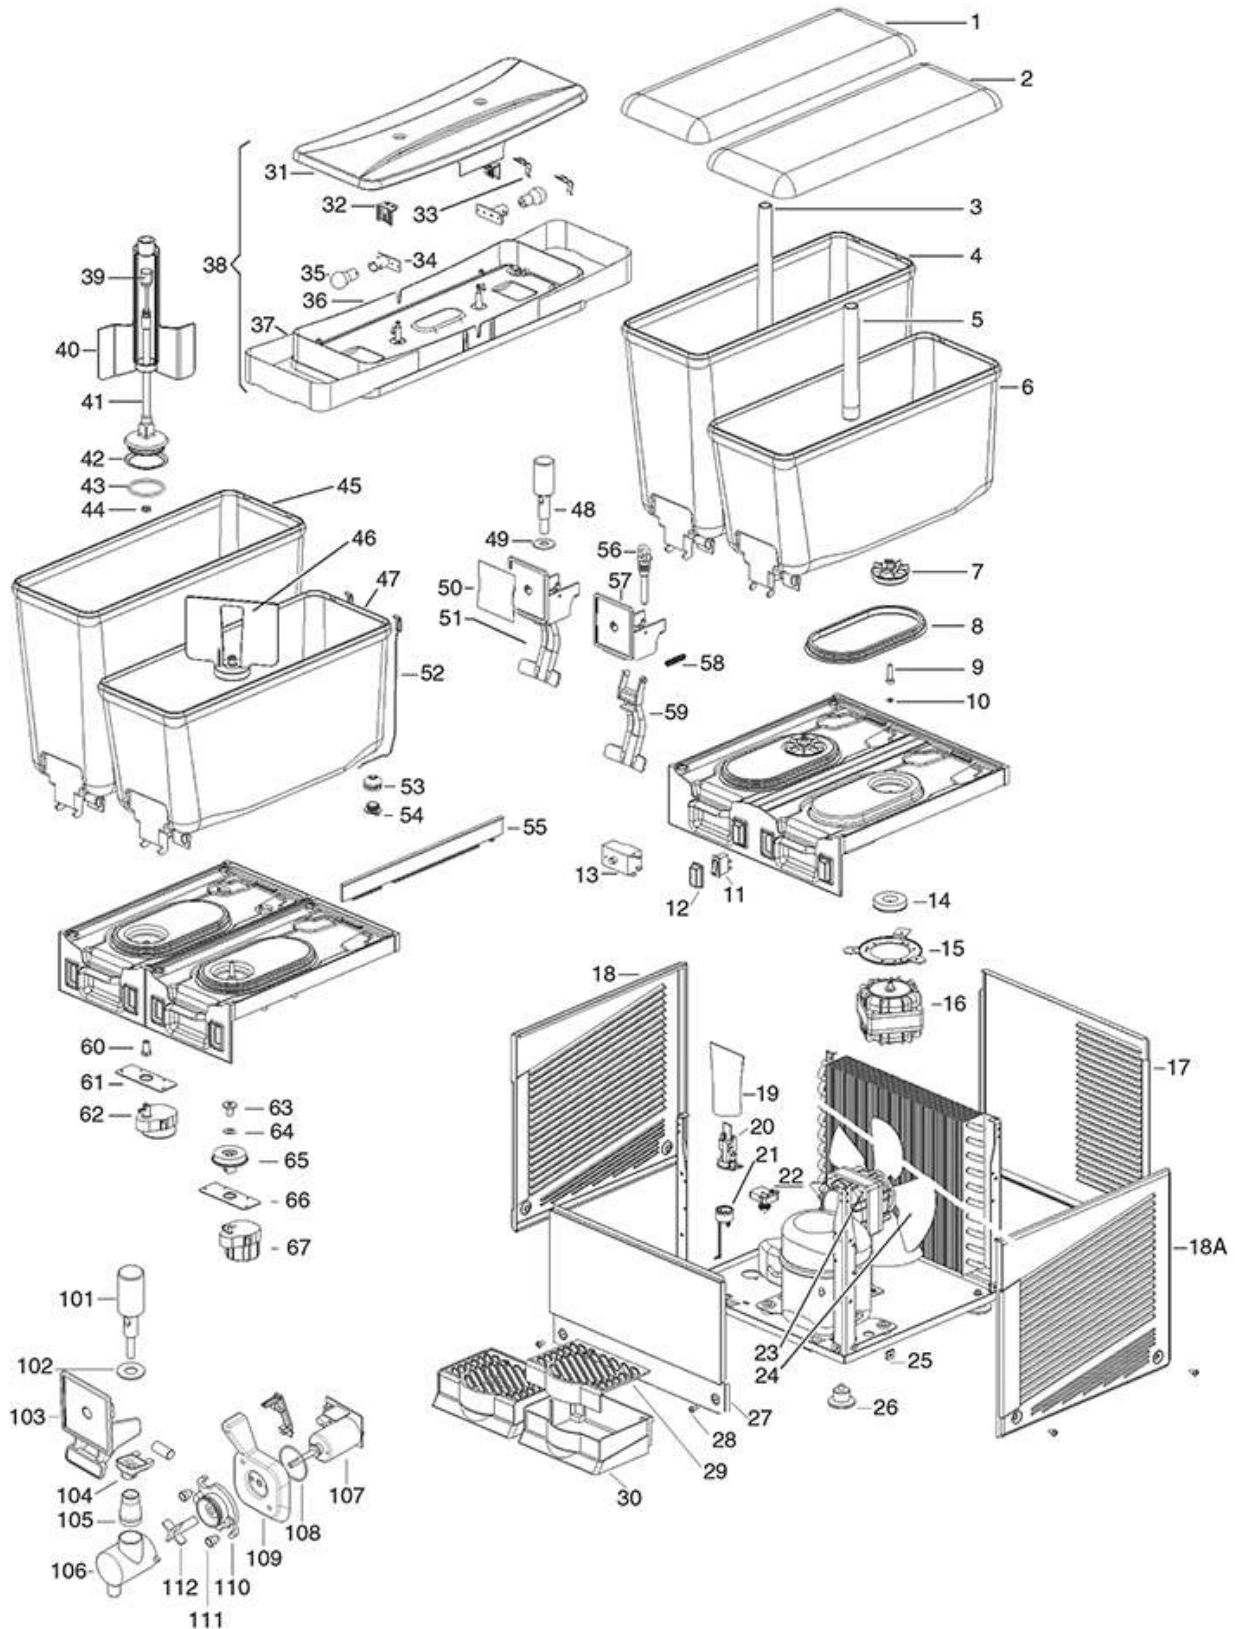

MAESTRALE EXTRA FRIGODRINK

MAESTRALE EXTRA

BRAS

Position	LF code no.	Description
1	1521012	TANK COVER
2	1521012	TANK COVER
3	1450009	PUMP OUTLET PIPE 287 mm 20 L
4	1521009	FRIGODRINK TANK 20 L
5	1450008	PUMP OUTLET PIPE 182 mm 12 L
6	1521010	FRIGODRINK TANK 12 L
7	1122011	IMPELLER FOR 8-BLADES PUMP ø 56 mm 50Hz
7	1122013	IMPELLER FOR 8-BLADES PUMP ø 56 mm 60Hz
8	1199005	GASKET
9	1324161	PUMP CENTRAL PIN
10	3243139	O-RING 02025 EPDM
11	1199079	WHITE SINGLE-POLE SWITCH 16A 250V
12	1199081	PROTECTION FOR SWITCH
13	1199087	THERMOSTAT RANCO K50 L3218
14	1199088	4-POLE MOTOR MAGNET ø 7 mm
15	1199089	MOTOR BRACKET
16	1240510	MOTOR EMI 11W 82CE-2011/1
23	3240501	AXIAL FAN SUNON 120x120x38 mm
24	1240505	SPECIAL EXHAUST FAN ø 230 mm
26	1313029	FOOT ø 40 mm M8
35	1221008	LAMP 28V
48	1199096	FAUCET PISTON
49	1199097	TAP GASKET
56	1199077	RUBBER PIECE FOR TAP
58	1199084	SPRING FOR TAP
62	3340172	GEARMOTOR FIBER GE15J0BAHDC
102	1199097	TAP GASKET
106	1095044	FUNNEL HOLE ø 12 mm
110	1095042	FLANGE FOR MIXER
111	1095053	LOCKING NUT FOR MOTOR MIXER
112	1095068	MIXER FAN BLADE 10 mm