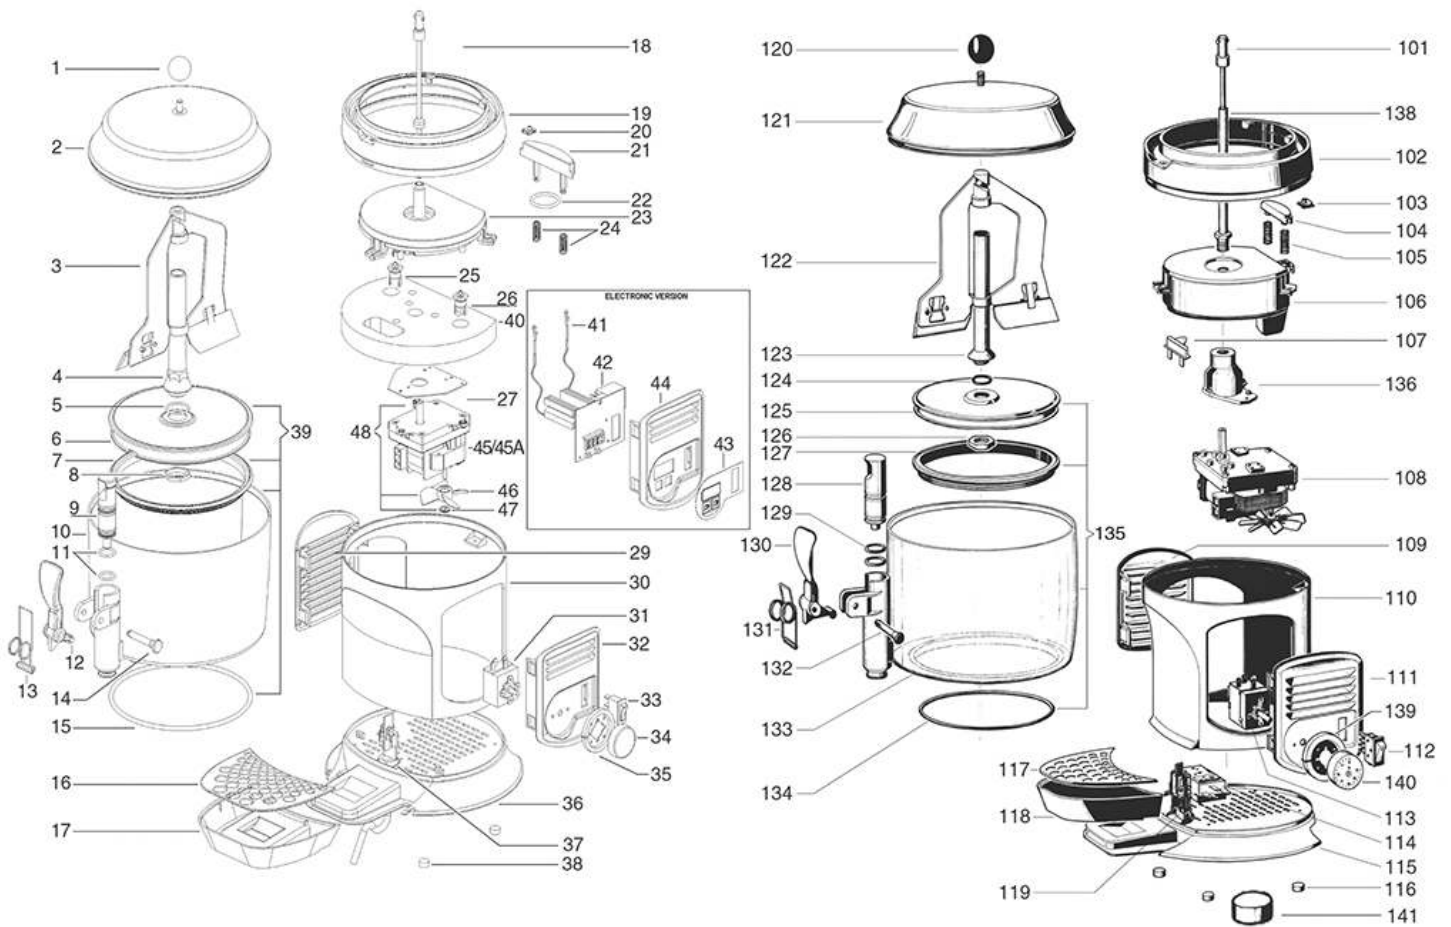

SCIROCCO HOT CHOCOLATE MACHINE

SCIROCCO

BRAS

Position	LF code no.	Description
3	1199132	MIXER FOR HOT CHOCOLATE MAKER DELICE
5	1786243	O-RING 03106 WHITE SILICONE
7	1186054	GASKET FOR TANK
9	1199112	TAP PISTON
10	1199116	TRANSPARENT CONTAINER
11	1199001	O-RING 0123 WHITE SILICONE
12	1199114	BLACK TAP LEVER
13	1250601	TAP SPRING
14	1199115	BLACK SPINDLE FOR TAP LEVER
15	1199117	O-RING FOR CONTAINER
31	1444109	THERMOSTAT TR2 0+90°C COMPLETE
45	1240515	GEAR MOTOR 230V 50Hz
45	1240516	GEAR MOTOR 115V 60Hz
101	1199140	TRANSMISSION SHAFT
108	1240515	GEAR MOTOR 230V 50Hz
108	1240516	GEAR MOTOR 115V 60Hz
113	1444109	THERMOSTAT TR2 0+90°C COMPLETE
114	1444009	THERMOSTAT 0-120°C
122	1199132	MIXER FOR HOT CHOCOLATE MAKER DELICE
124	1186053	O-RING 03081 WHITE SILICONE
127	1186054	GASKET FOR TANK
128	1199112	TAP PISTON
129	1199001	O-RING 0123 WHITE SILICONE
130	1199114	BLACK TAP LEVER
131	1250601	TAP SPRING
132	1199115	BLACK SPINDLE FOR TAP LEVER
133	1199116	TRANSPARENT CONTAINER
134	1199117	O-RING FOR CONTAINER
135	1199118	COMPLETE CONTAINER