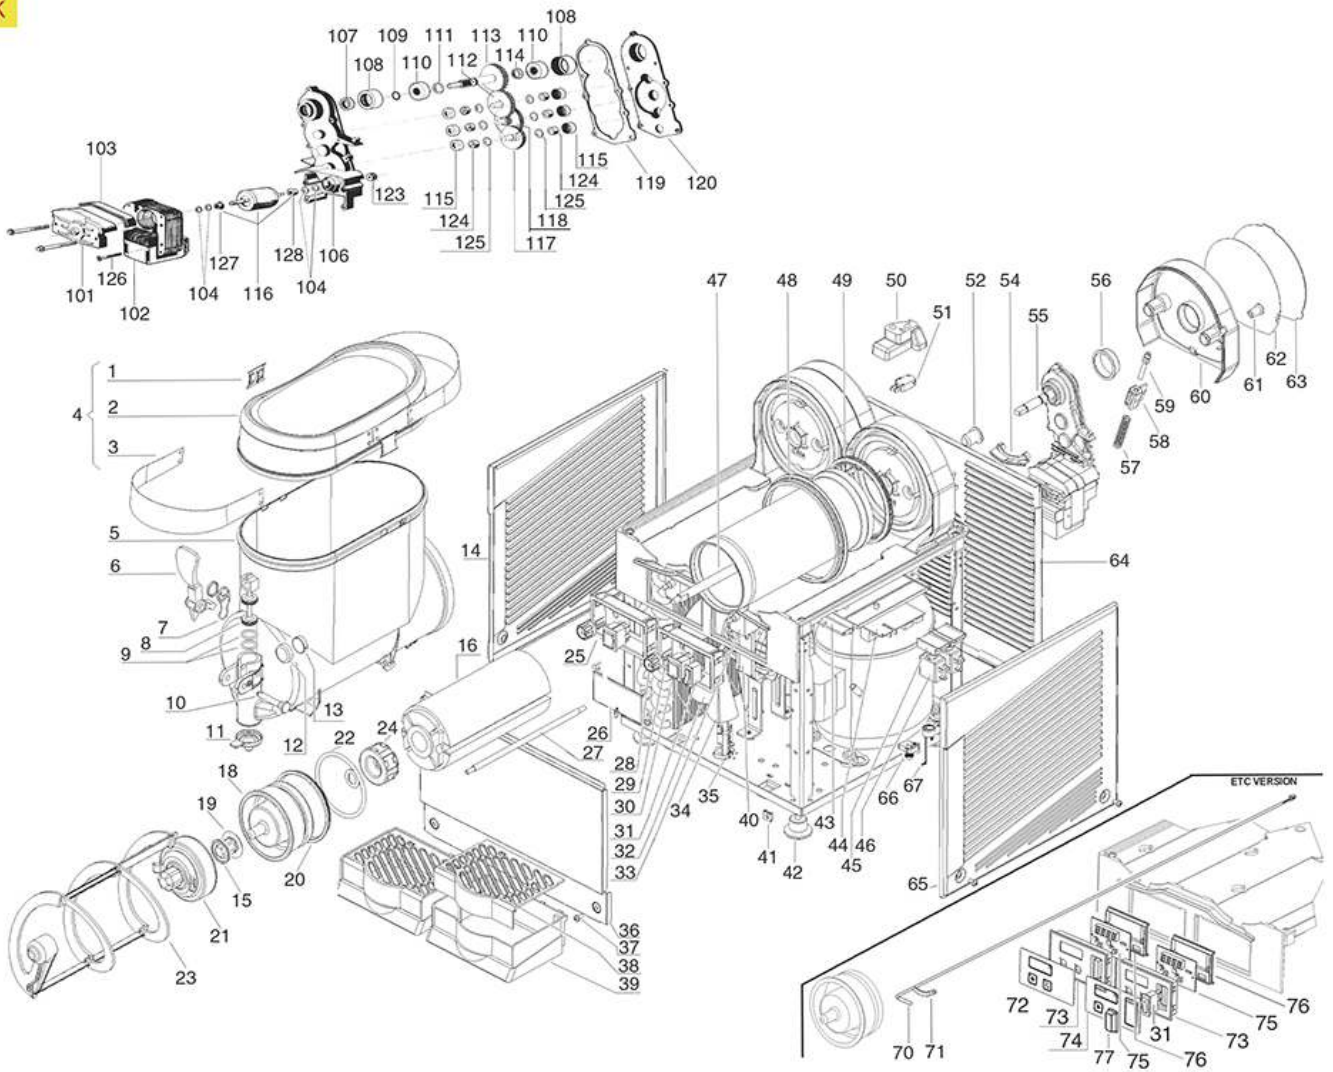

QUARK GRANITA MACHINE

QUARK

BR05

BRAS

Position	LF code no.	Description
5	1521006	GRANITA MACHINE TANK 6 L
6	1199114	BLACK TAP LEVER
7	1250336	DISPENSER TAP SPRING
8	1357037	DISPENSER TAP PISTON
9	1199001	O-RING 0123 WHITE SILICONE
10	1199115	BLACK SPINDLE FOR TAP LEVER
11	1357038	TAP FLOW REDUCER
12	1199004	COMPLETE SKIMMING BUSHING
13	1199004	COMPLETE SKIMMING BUSHING
19	1704004	SCROLL BUSHING
20	1786248	EVAPORATOR FRONT GASKET
21	1240372	MAGNETIC ROTOR FOR SCROLL
22	1786246	O-RING 06337 RED SILICONE
23	1719062	GRANITA MACHINE SCROLL $\varnothing$ 140x300 mm 6 L
24	1199050	MAGNETIC ROTOR
30	1199027	WHITE THREE-POLE SWITCH 16A 250V
31	1199042	WHITE SINGLE-POLE SWITCH 16A 250V
32	1240505	SPECIAL EXHAUST FAN $\varnothing$ 230 mm
33	1199086	THERMOSTAT RANCO K50 L3212
40	1240371	MOTOR EMI 16W 82E-2516
40	3240501	AXIAL FAN SUNON 120x120x38 mm
42	1313029	FOOT $\varnothing$ 40 mm M8
44	1199150	ELECTRONIC DELAY SWITCH 230V 50Hz
48	1199005	GASKET
49	1786245	EVAPORATOR REAR GASKET
51	3240123	MICROSWITCH 16A 250V
52	1199028	GREY LOWER BUSHING
55	5025506	GEAR MOTOR 230V 50Hz
57	1199046	SPRING FOR DENSITY ADJUSTMENT
59	1199044	ZINC PLATED DENSITY ADJUSTING SCREW
70	1397056	TEMPERATURE PROBE
75	5032475	DISPLAY BOARD 22700-00640
101	1199025	COMPLETE BRIDGE OVER NEW MODEL
102	1199015	STATOR 230V 50Hz
104	1199018	WASHER FOR GEAR MOTOR
107	1786247	RETAINER SPRING RING $\varnothing$ 20x11x5 mm
108	1199060	BEARING CAP $\varnothing$ 28 mm
109	1186411	O-RING 02031 EPDM
110	1199062	BEARING 6001 2Z
111	1199063	SPACER 1.5 mm FOR GEAR MOTOR
112	1199064	THIRD GEARWHEEL FOR GEAR MOTOR
114	1199066	SPACER 3.3 mm FOR GEAR MOTOR
115	1199067	BUSHING CAP FOR GEARMOTOR
117	1199068	FIRST GEARWHEEL FOR GEAR MOTOR
118	1199069	SECOND GEARWHEEL FOR GEAR MOTOR
123	1199019	PINION FOR GEAR MOTOR
124	1199020	BUSHING FOR GEAR MOTOR
125	1199021	WASHER 4x8x0.2 mm FOR GEAR MOTOR