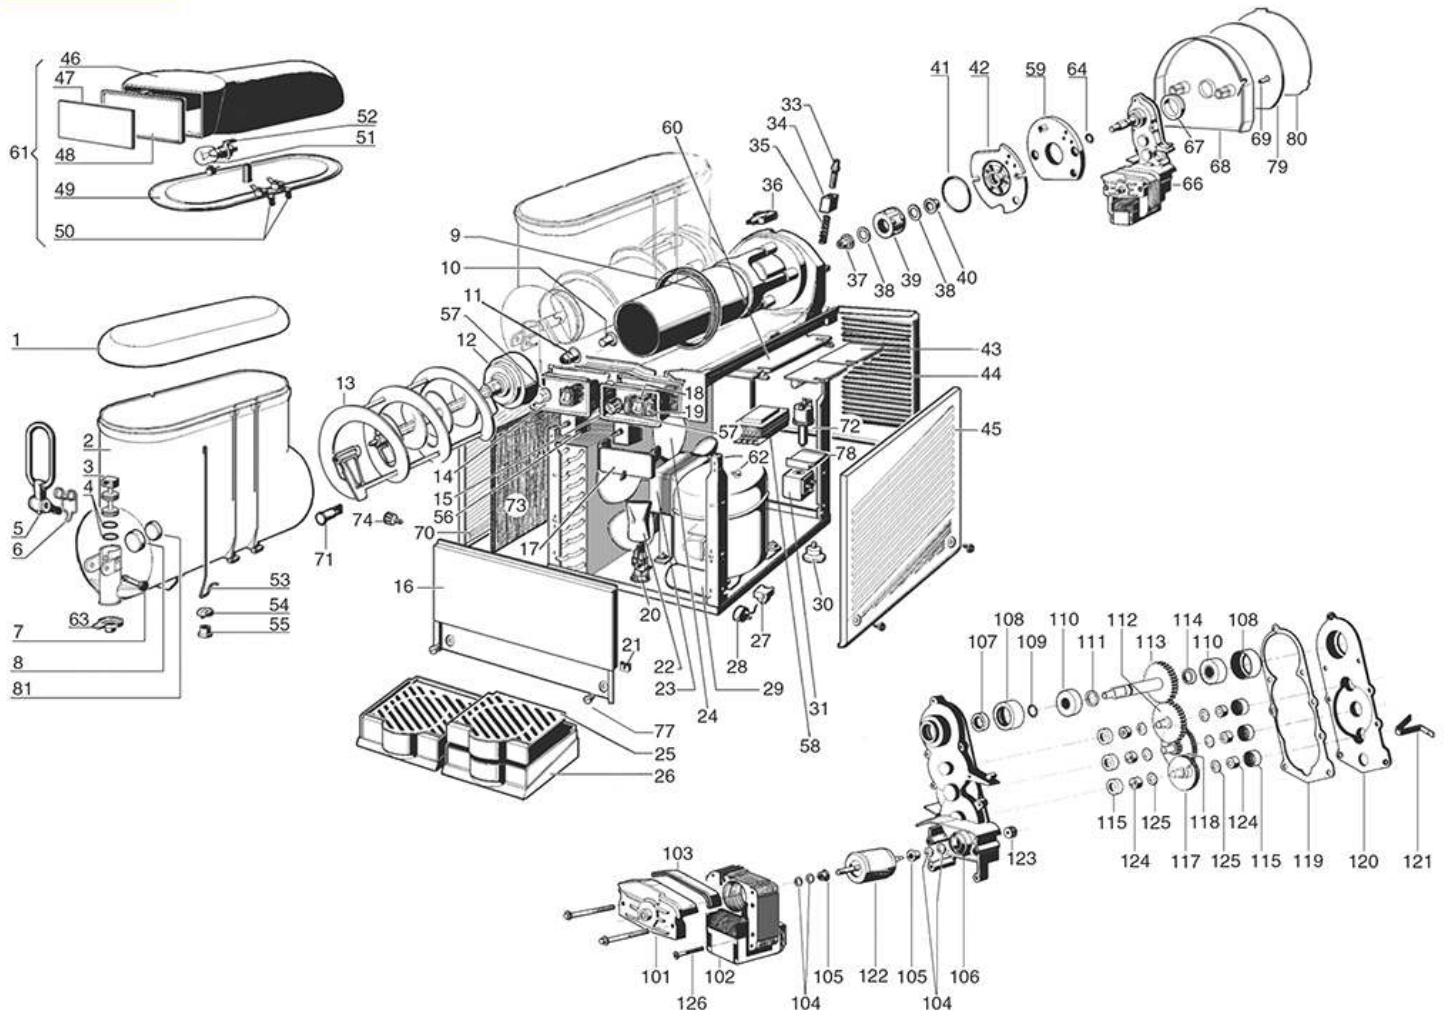

FBM L/LS OLD GRANITA MACHINE

OLD FBM L-LS

BRAS

Position	LF code no.	Description
1	1199038	TRANSPARENT COVER
2	1199030	CONTAINER FOR GRANITA MACHINE 10 l
3	1357037	DISPENSER TAP PISTON
4	1199001	O-RING 0123 WHITE SILICONE
6	1250336	DISPENSER TAP SPRING
8	1199004	COMPLETE SKIMMING BUSHING
9	1199005	GASKET
10	1199006	BACK BUSHING
11	1199008	SCROLL BUSHING
12	1199041	INTERNAL MIXER
13	1199026	MAGNETIC EXTERNAL MIXER
18	1199027	WHITE THREE-POLE SWITCH 16A 250V
19	1199042	WHITE SINGLE-POLE SWITCH 16A 250V
23	1240371	MOTOR EMI 16W 82E-2516
24	1240505	SPECIAL EXHAUST FAN $\varnothing$ 230 mm
30	1313029	FOOT $\varnothing$ 40 mm M8
33	1199044	ZINC PLATED DENSITY ADJUSTING SCREW
35	1199046	SPRING FOR DENSITY ADJUSTMENT
36	3240123	MICROSWITCH 16A 250V
37	1199048	REAR BUSHING FOR GRANITA MACH. SHOULDER
38	1199049	WASHER FOR MAGNETIC MOTOR
39	1199050	MAGNETIC ROTOR
40	1199051	BUSHING FOR MOTOR SUPPORT FLANGE
41	1199075	O-RING 03231 RED SILICONE
43	1199033	ELECTRONIC DELAYER 115V 60Hz
43	5018541	DELAYER FOR 1 TANK
43	5023664	DELAYER FOR 2/3 TANKS J423231C
51	1221008	LAMP 28V
53	1199013	SPRING FOR LAMP CONTACT
56	1199052	MODIFIED THERMOSTAT RANCO K50 L3212
59	1199054	ANTI-CONDENSATE GASKET
63	1357038	TAP FLOW REDUCER
64	1186411	O-RING 02031 EPDM
66	1240500	GEAR MOTOR 115V 60Hz
66	1240501	GEAR MOTOR 230V 50Hz
71	1199073	ORANGE INDICATOR LIGHT 110V
71	1199074	ORANGE INDICATOR LIGHT 24V
71	3221024	RED INDICATOR LAMP 230V
72	1199056	SAFETY PRESSURE SWITCH
73	1199131	FILTER FOR CONDENSER
81	1199004	COMPLETE SKIMMING BUSHING
101	1199025	COMPLETE BRIDGE OVER NEW MODEL
102	1199015	STATOR 230V 50Hz
104	1199018	WASHER FOR GEAR MOTOR
105	1199059	ROTOR SPACER FOR GEAR MOTOR
107	1786247	RETAINER SPRING RING $\varnothing$ 20x11x5 mm
108	1199060	BEARING CAP $\varnothing$ 28 mm
109	1186411	O-RING 02031 EPDM
110	1199062	BEARING 6001 2Z
111	1199063	SPACER 1.5 mm FOR GEAR MOTOR
112	1199064	THIRD GEARWHEEL FOR GEAR MOTOR
113	1199065	FOURTH GEARWHEEL FOR GEAR MOTOR
114	1199066	SPACER 3.3 mm FOR GEAR MOTOR
115	1199067	BUSHING CAP FOR GEARMOTOR
117	1199068	FIRST GEARWHEEL FOR GEAR MOTOR
118	1199069	SECOND GEARWHEEL FOR GEAR MOTOR
123	1199019	PINION FOR GEAR MOTOR
124	1199020	BUSHING FOR GEAR MOTOR
125	1199021	WASHER 4x8x0.2 mm FOR GEAR MOTOR