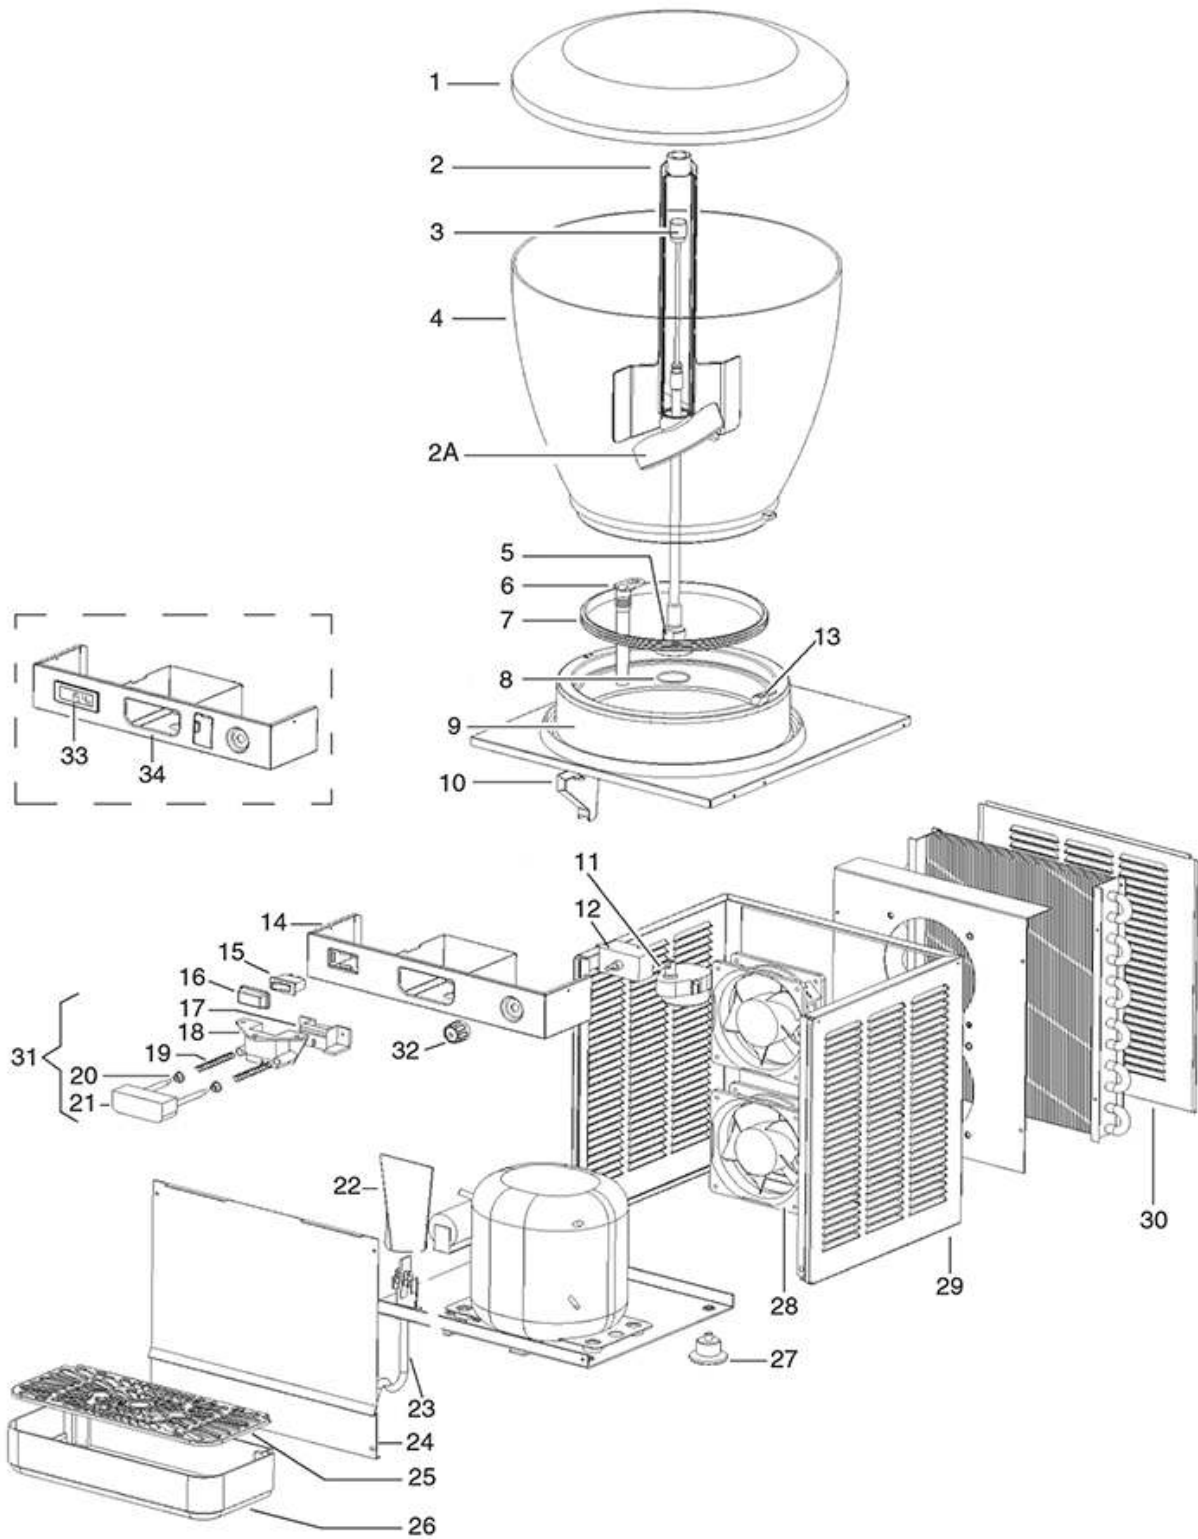

TURIA 12/19 FRIGODRINK

TURIA 12-19

BRAS

Position	LF code no.	Description
8	3243191	O-RING 02125 EPDM
11	3340172	GEARMOTOR FIBER GE15J0BAHDC
12	1199086	THERMOSTAT RANCO K50 L3212
15	1199080	WHITE THREE-POLE SWITCH 10A 120V
16	1199081	PROTECTION FOR SWITCH
20	1199059	ROTOR SPACER FOR GEAR MOTOR
27	1313029	FOOT ø 40 mm M8
28	3240501	AXIAL FAN SUNON 120x120x38 mm
32	1199053	KNOB FOR THERMOSTAT