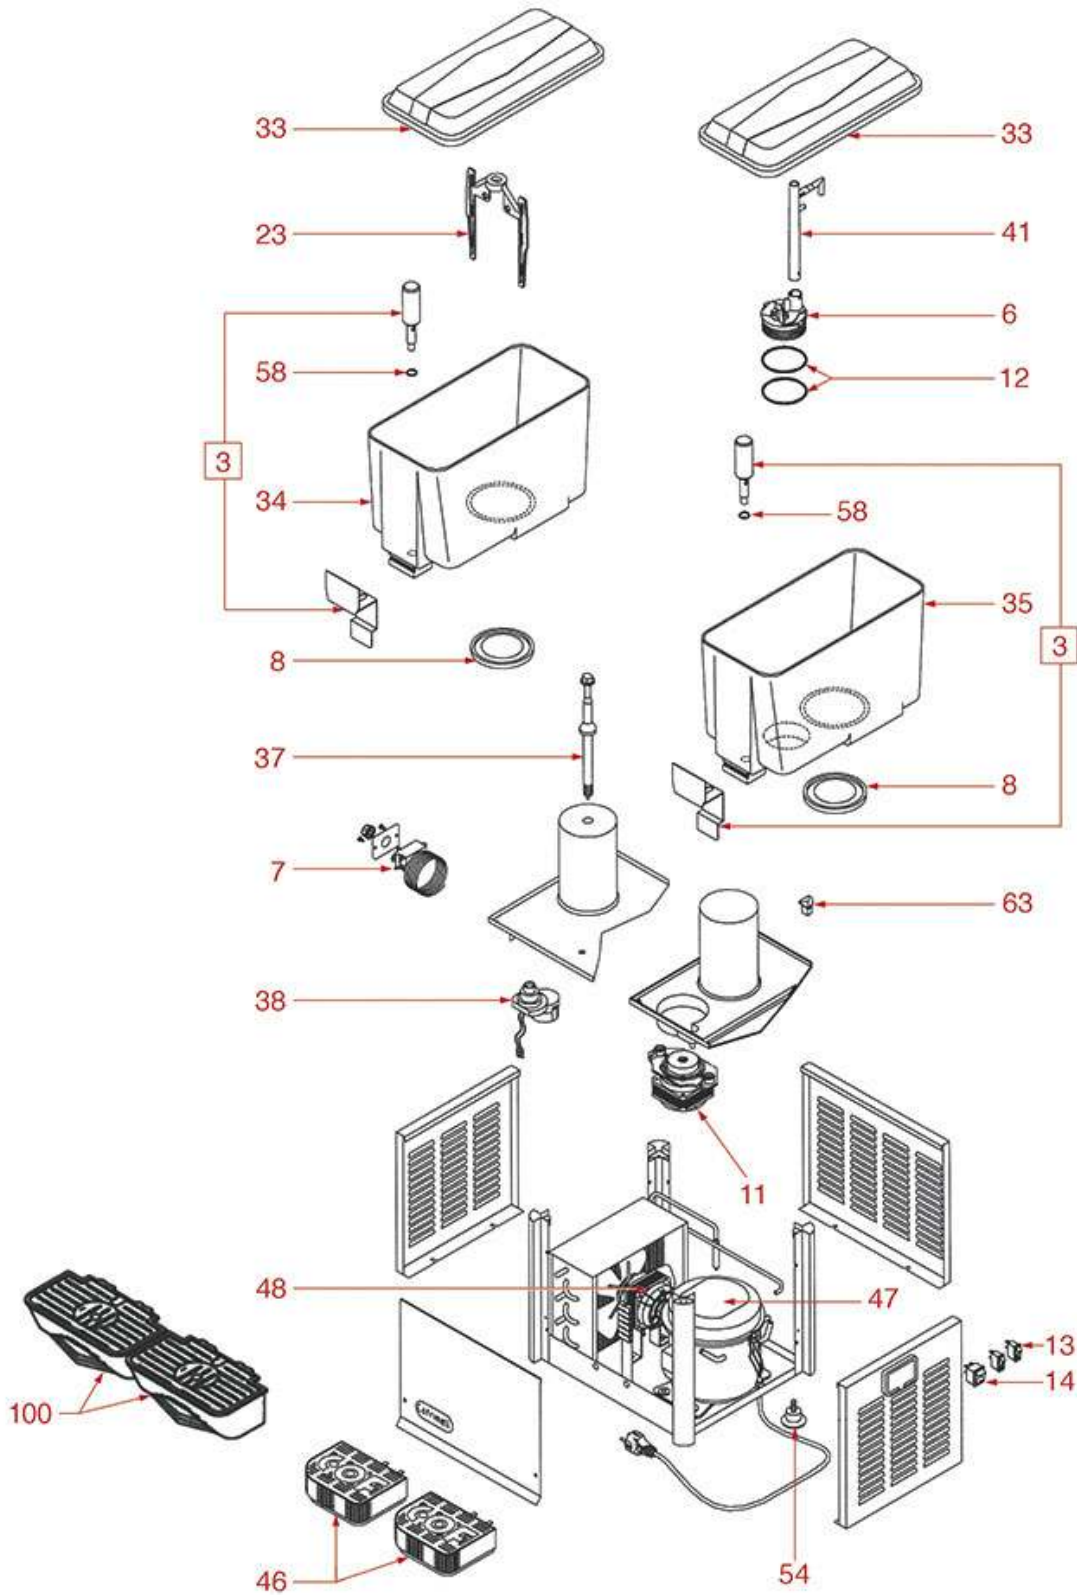

FRIGO DRINK NEWCOF

NEWCOF

COFRIMELL

Position	LF code no.	Description
3	1198002	STAINLESS STEEL TAP NEW/JETCOF
6	1198004	PUMP HOUSING 12 I
6	1198005	PUMP HOUSING 20 I
7	1444050	THERMOSTAT RANCO K50 P1127
8	1198006	GASKET FOR TANK - WHITE
11	1198008	MOTOR EMI 82CE-2010 74
12	1198009	O-RING 04287 SILICONE RED
13	3319468	BLACK SINGLE POLE SWITCH 16A 250V
14	3319016	RED BIPOLAR SWITCH 16A 250V
23	1198016	STIRRING BLADE NEWCOF
23	1198017	STIRRING BLADE COF
23	1198018	STIRRING BLADE COLDREAM
37	1198024	PIPE COLDREAM
38	1240374	GEARMOTOR CDC BT01
38	1240450	GEAR MOTOR MTR4b5PS-BB 110V 50Hz
38	1240451	GEAR MOTOR CDC BT01
41	1198026	PUMP PIPES 12 L
46	1198030	DRIP TRAY
48	3240210	5-POLE MOTOR ELCO 5 W
48	3240211	5-POLE MOTOR ELCO 10W
48	3240501	AXIAL VENTILATOR SUNON 120x120x38 mm
48	3240510	MOTOR FAN 10W 110V
54	1198035	ADJUSTABLE FOOT
58	1198044	FLAT GASKET FOR TAP NEW MODEL
63	1198043	CAP FOR UPRIGHT
100	1015048	BLACK DRIPPING TRAY