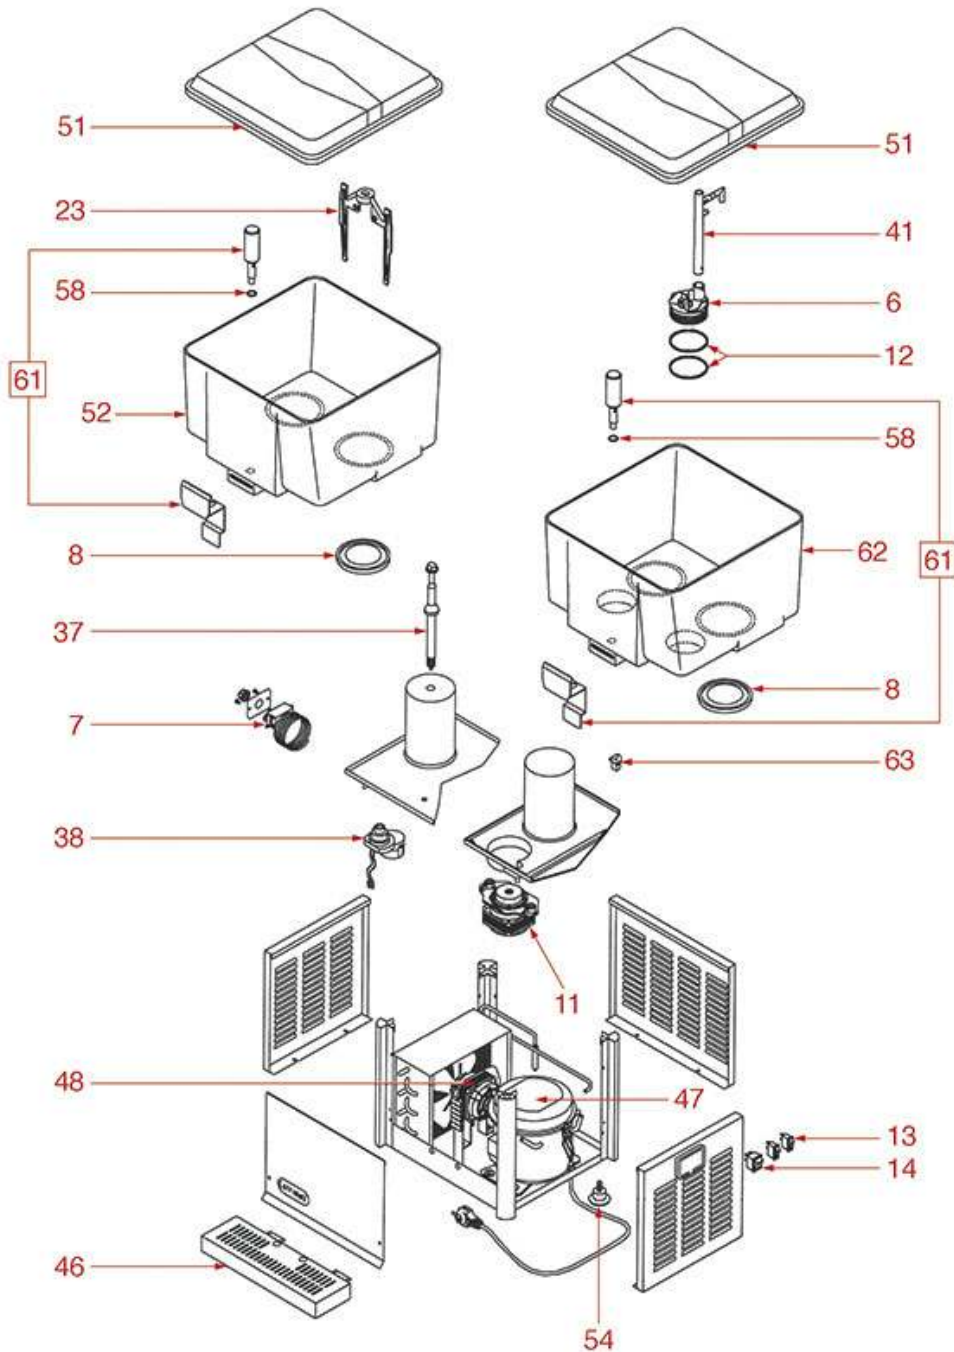

FRIGO DRINK MEGA25

MEGA25

COFRIMELL

Position	LF code no.	Description
6	1198004	PUMP HOUSING 12 I
6	1198005	PUMP HOUSING 20 I
7	1444050	THERMOSTAT RANCO K50 P1127
8	1198006	GASKET FOR TANK - WHITE
11	1198008	MOTOR EMI 82CE-2010 74
12	1198009	O-RING 04287 SILICONE RED
13	3319468	BLACK SINGLE POLE SWITCH 16A 250V
14	3319016	RED BIPOLAR SWITCH 16A 250V
23	1198016	STIRRING BLADE NEWCOF
23	1198017	STIRRING BLADE COF
23	1198018	STIRRING BLADE COLDREAM
37	1198024	PIPE COLDREAM
38	1240374	GEARMOTOR CDC BT01
38	1240450	GEAR MOTOR MTR4b5PS-BB 110V 50Hz
38	1240451	GEAR MOTOR CDC BT01
41	1198026	PUMP PIPES 12 L
46	1198030	DRIP TRAY
48	3240210	5-POLE MOTOR ELCO 5 W
48	3240211	5-POLE MOTOR ELCO 10W
48	3240501	AXIAL VENTILATOR SUNON 120x120x38 mm
48	3240510	MOTOR FAN 10W 110V
54	1198035	ADJUSTABLE FOOT
58	1198044	FLAT GASKET FOR TAP NEW MODEL
61	1198041	STAINLESS STEEL TAP MEGA
63	1198043	CAP FOR UPRIGHT