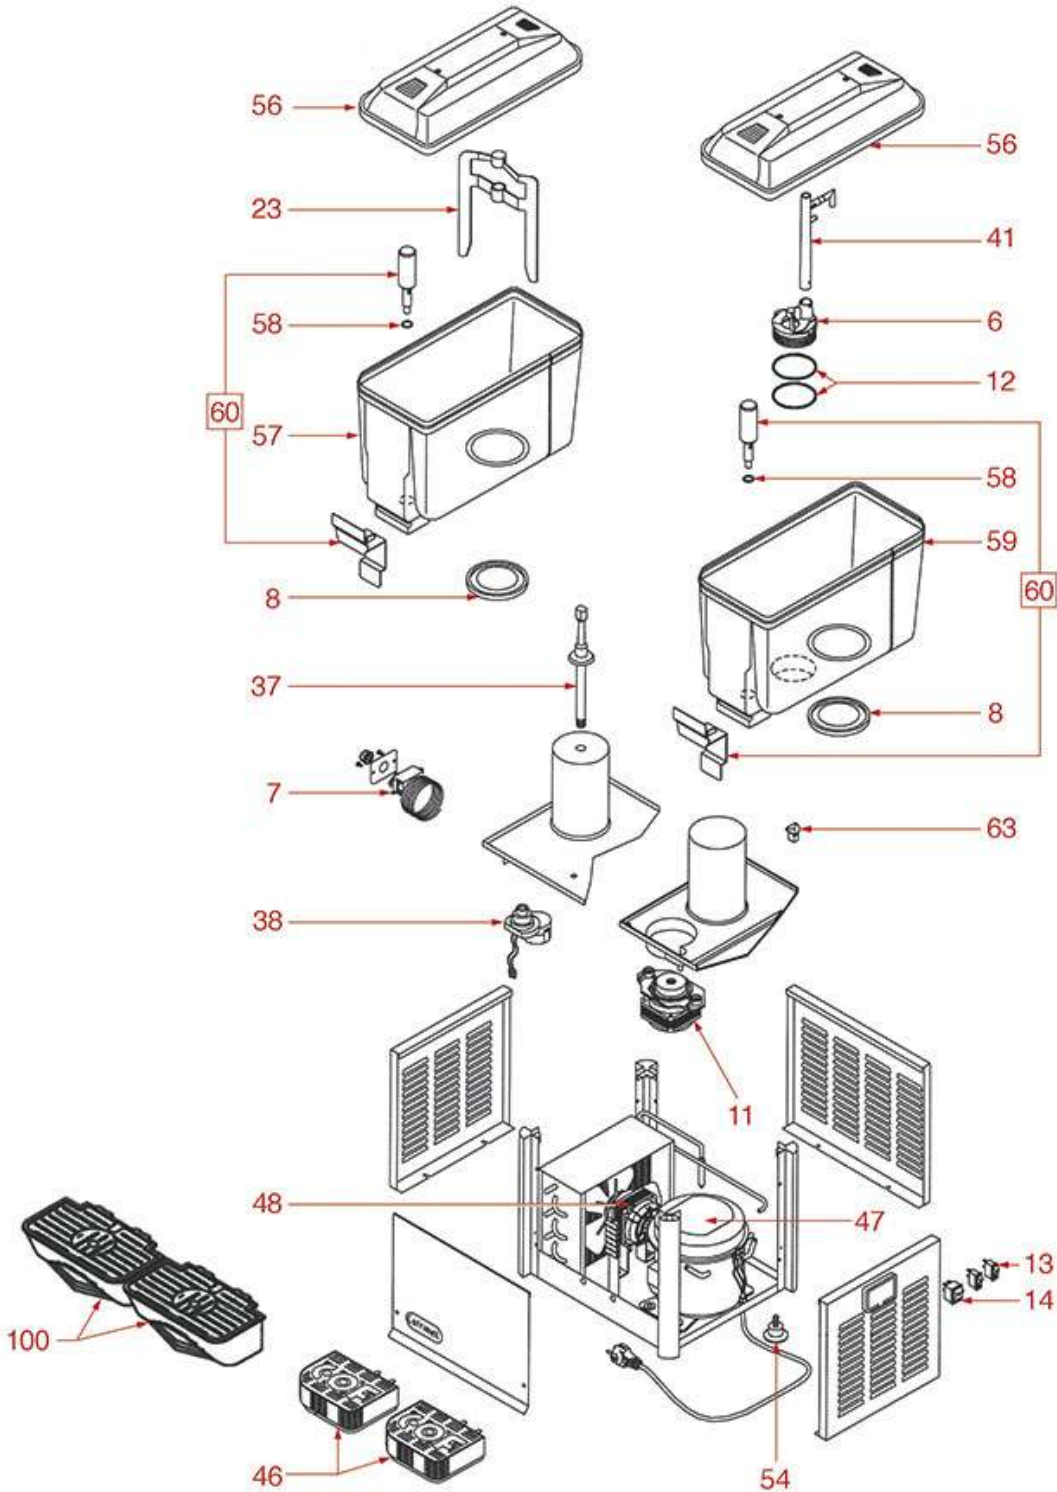

FRIGO DRINK COLDREAM

COLDREAM

COFRIMELL

Position	LF code no.	Description
6	1198004	PUMP HOUSING 12 I
6	1198005	PUMP HOUSING 20 I
7	1444050	THERMOSTAT RANCO K50 P1127
8	1198006	GASKET FOR TANK - WHITE
11	1198008	MOTOR EMI 82CE-2010 74
12	1198009	O-RING 04287 SILICONE RED
13	3319468	BLACK SINGLE POLE SWITCH 16A 250V
14	3319016	RED BIPOLAR SWITCH 16A 250V
23	1198016	STIRRING BLADE NEWCOF
23	1198017	STIRRING BLADE COF
23	1198018	STIRRING BLADE COLDREAM
37	1198024	PIPE COLDREAM
38	1240374	GEARMOTOR CDC BT01
38	1240450	GEAR MOTOR MTR4b5PS-BB 110V 50Hz
38	1240451	GEAR MOTOR CDC BT01
41	1198026	PUMP PIPES 12 L
46	1198030	DRIP TRAY
48	3240210	5-POLE MOTOR ELCO 5 W
48	3240211	5-POLE MOTOR ELCO 10W
48	3240501	AXIAL VENTILATOR SUNON 120x120x38 mm
48	3240510	MOTOR FAN 10W 110V
54	1198035	ADJUSTABLE FOOT
56	1198036	LID COLDREAM
57	1198037	TANK COLDREAM M
58	1198044	FLAT GASKET FOR TAP NEW MODEL
59	1198039	TANK COLDREAM S
60	1198040	STAINLESS STEEL TAP COLDREAM
63	1198043	CAP FOR UPRIGHT
100	1015048	BLACK DRIPPING TRAY