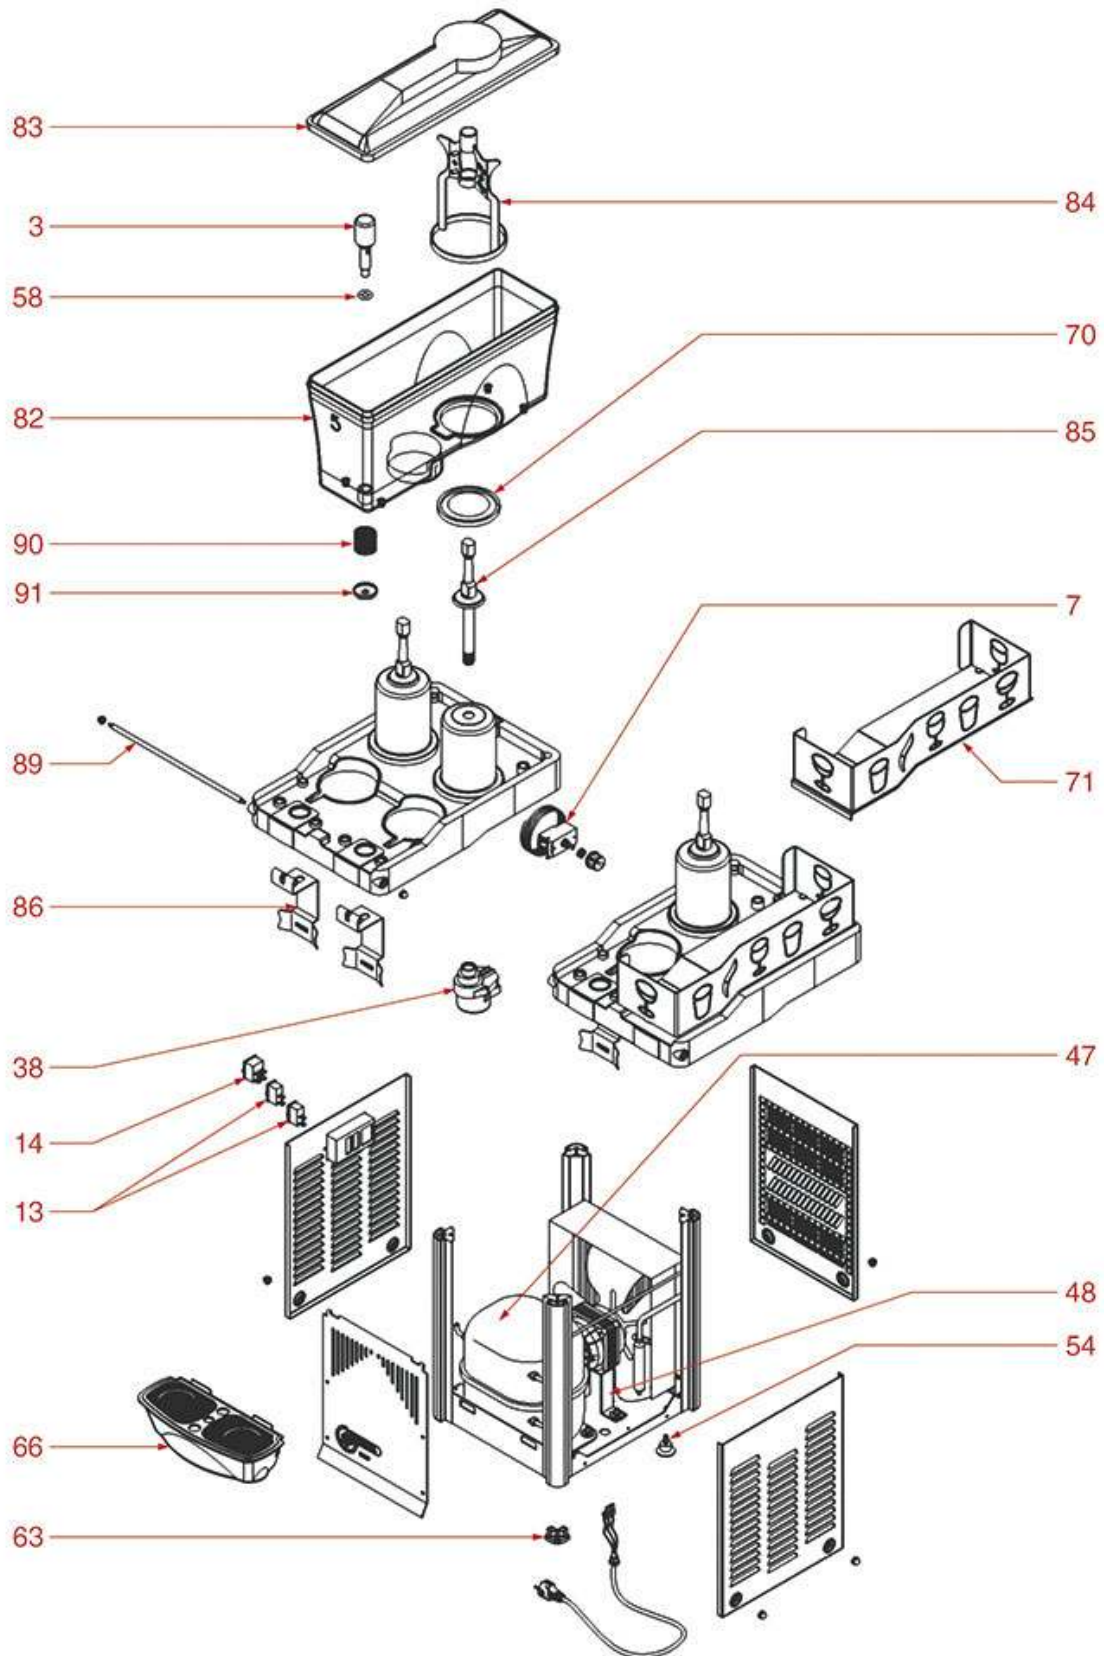

FRIGO DRINK MINICAPRI M

MINICAPRI M

COFRIMELL

Position	LF code no.	Description
7	1444050	THERMOSTAT RANCO K50 P1127
13	3319468	BLACK SINGLE POLE SWITCH 16A 250V
14	3319016	RED BIPOLAR SWITCH 16A 250V
38	1240374	GEARMOTOR CDC BT01
38	1240450	GEAR MOTOR MTR4b5PS-BB 110V 50Hz
38	1240451	GEAR MOTOR CDC BT01
54	1198035	ADJUSTABLE FOOT
63	1198043	CAP FOR UPRIGHT