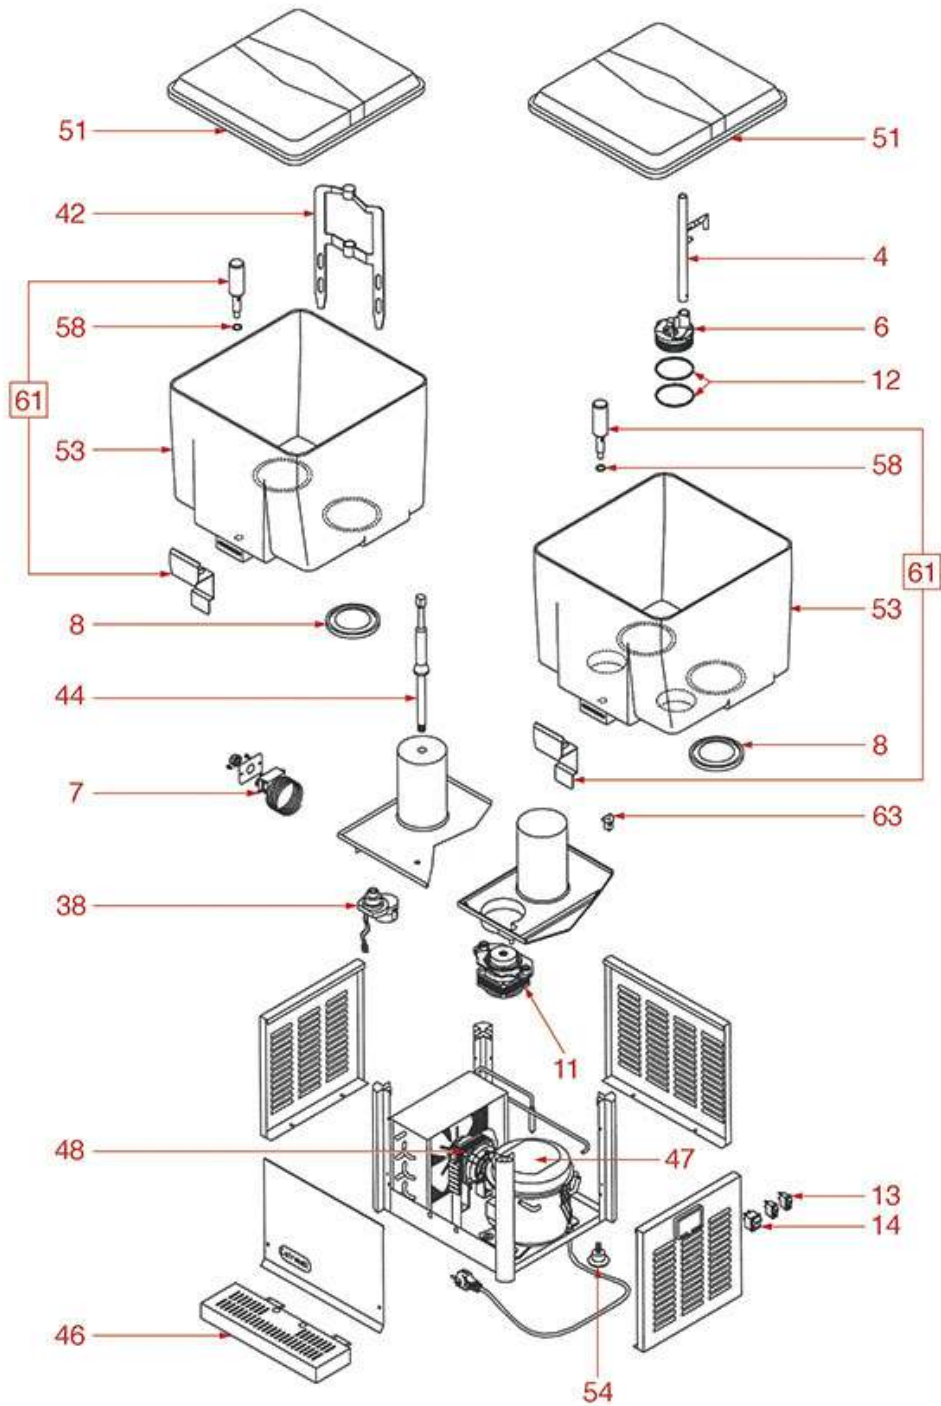

FRIGO DRINK MEGA25

MEGA25

COFRIMELL

Position	LF code no.	Description
6	1198004	PUMP HOUSING 12 I
6	1198005	PUMP HOUSING 20 I
7	1444050	THERMOSTAT RANCO K50 P1127
8	1198006	GASKET FOR TANK - WHITE
11	1198008	MOTOR EMI 82CE-2010 74
12	1198009	O-RING 04287 SILICONE RED
13	3319468	BLACK SINGLE POLE SWITCH 16A 250V
14	3319016	RED BIPOLAR SWITCH 16A 250V
23	1198016	STIRRING BLADE NEWCOF
23	1198017	STIRRING BLADE COF
23	1198018	STIRRING BLADE COLDREAM
37	1198024	PIPE COLDREAM
38	1240374	GEARMOTOR CDC BT01
38	1240450	GEAR MOTOR MTR4b5PS-BB 110V 50Hz
38	1240451	GEAR MOTOR CDC BT01
41	1198026	PUMP PIPES 12 L
46	1198030	DRIP TRAY
48	3240210	5-POLE MOTOR ELCO 5 W
48	3240211	5-POLE MOTOR ELCO 10W
48	3240501	AXIAL VENTILATOR SUNON 120x120x38 mm
48	3240510	MOTOR FAN 10W 110V
54	1198035	ADJUSTABLE FOOT
58	1198044	FLAT GASKET FOR TAP NEW MODEL
61	1198041	STAINLESS STEEL TAP MEGA
63	1198043	CAP FOR UPRIGHT

FRIGO DRINK MEGA40

MEGA40

COFRIMELL

Position	LF code no.	Description
4	1198003	PUMP PIPES 20 I
6	1198004	PUMP HOUSING 12 I
6	1198005	PUMP HOUSING 20 I
7	1444050	THERMOSTAT RANCO K50 P1127
8	1198006	GASKET FOR TANK - WHITE
11	1198008	MOTOR EMI 82CE-2010 74
12	1198009	O-RING 04287 SILICONE RED
13	3319468	BLACK SINGLE POLE SWITCH 16A 250V
14	3319016	RED BIPOLAR SWITCH 16A 250V
38	1240374	GEARMOTOR CDC BT01
38	1240450	GEAR MOTOR MTR4b5PS-BB 110V 50Hz
38	1240451	GEAR MOTOR CDC BT01
44	1198028	PIPE JET MEGA 40
46	1198030	DRIP TRAY
48	3240211	5-POLE MOTOR ELCO 10W
48	3240510	MOTOR FAN 10W 110V
48	3240902	5-POLE MOTOR ELCO 16W
51	1198032	LID MEGA 25-40
54	1198035	ADJUSTABLE FOOT
58	1198044	FLAT GASKET FOR TAP NEW MODEL
61	1198041	STAINLESS STEEL TAP MEGA
63	1198043	CAP FOR UPRIGHT