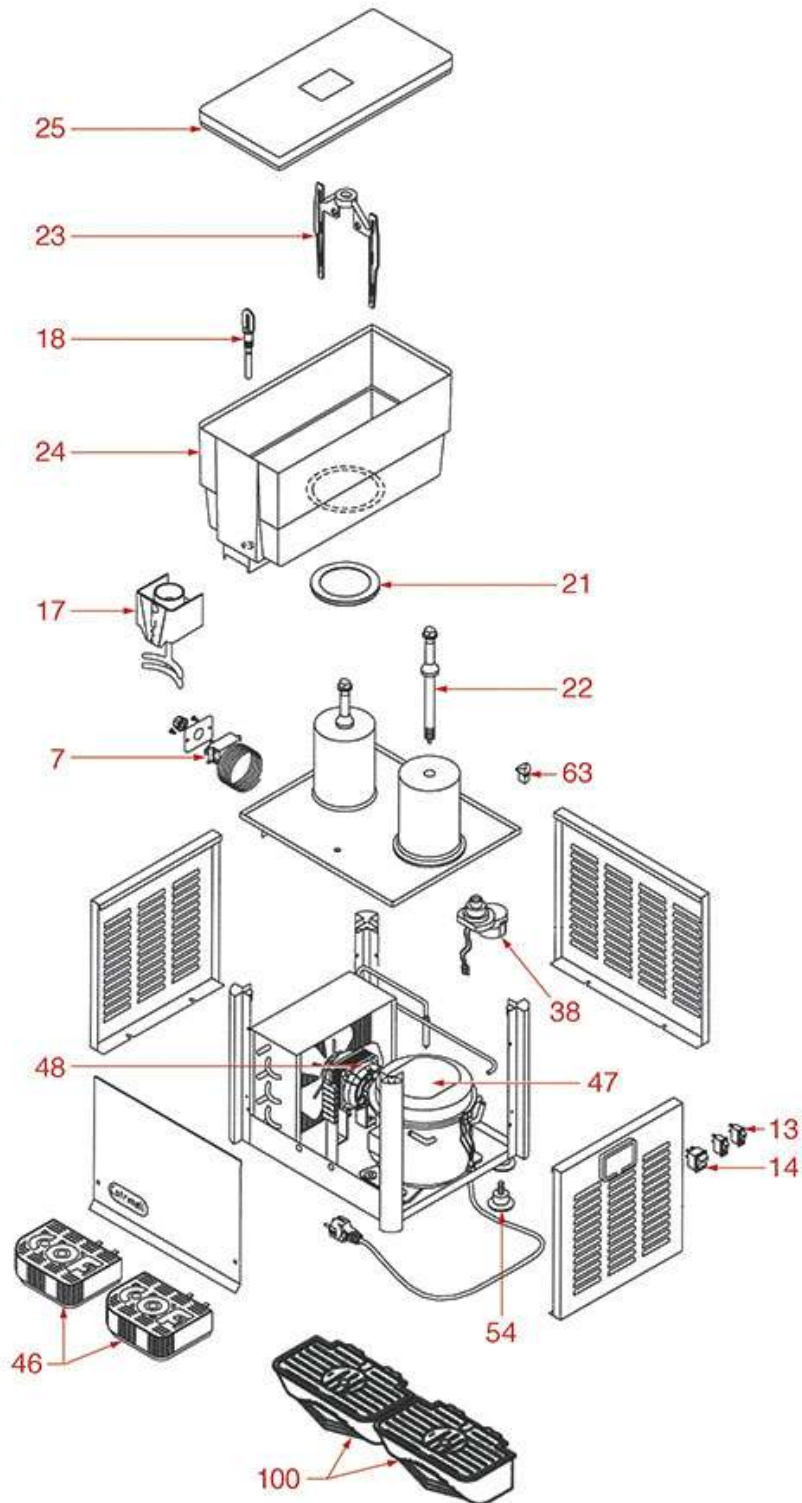

Suitable universal spare parts may not be included

FRIGO DRINK COF

COF

COFRIMELL

Position	LF code no.	Description
7	1444050	THERMOSTAT RANCO K50 P1127
13	3319468	BLACK SINGLE POLE SWITCH 16A 250V
14	3319016	RED BIPOLAR SWITCH 16A 250V
17	1198012	PLASTIC TAP
18	1198013	TAP VALVE
21	1198014	WHITE GASKET
22	1198015	PIPE COF
23	1198017	STIRRING BLADE COF
23	1198018	STIRRING BLADE COLDREAM
24	1198019	TANK COF
25	1198020	LID COF
38	1240374	GEARMOTOR CDC BT01
38	1240450	GEAR MOTOR MTR4b5PS-BB 110V 50Hz
38	1240451	GEAR MOTOR CDC BT01
46	1198030	DRIP TRAY
48	3240210	5-POLE MOTOR ELCO 5 W
48	3240211	5-POLE MOTOR ELCO 10W
48	3240501	AXIAL VENTILATOR SUNON 120x120x38 mm
48	3240510	MOTOR FAN 10W 110V
54	1198035	ADJUSTABLE FOOT
63	1198043	CAP FOR UPRIGHT
100	1015048	BLACK DRIPPING TRAY