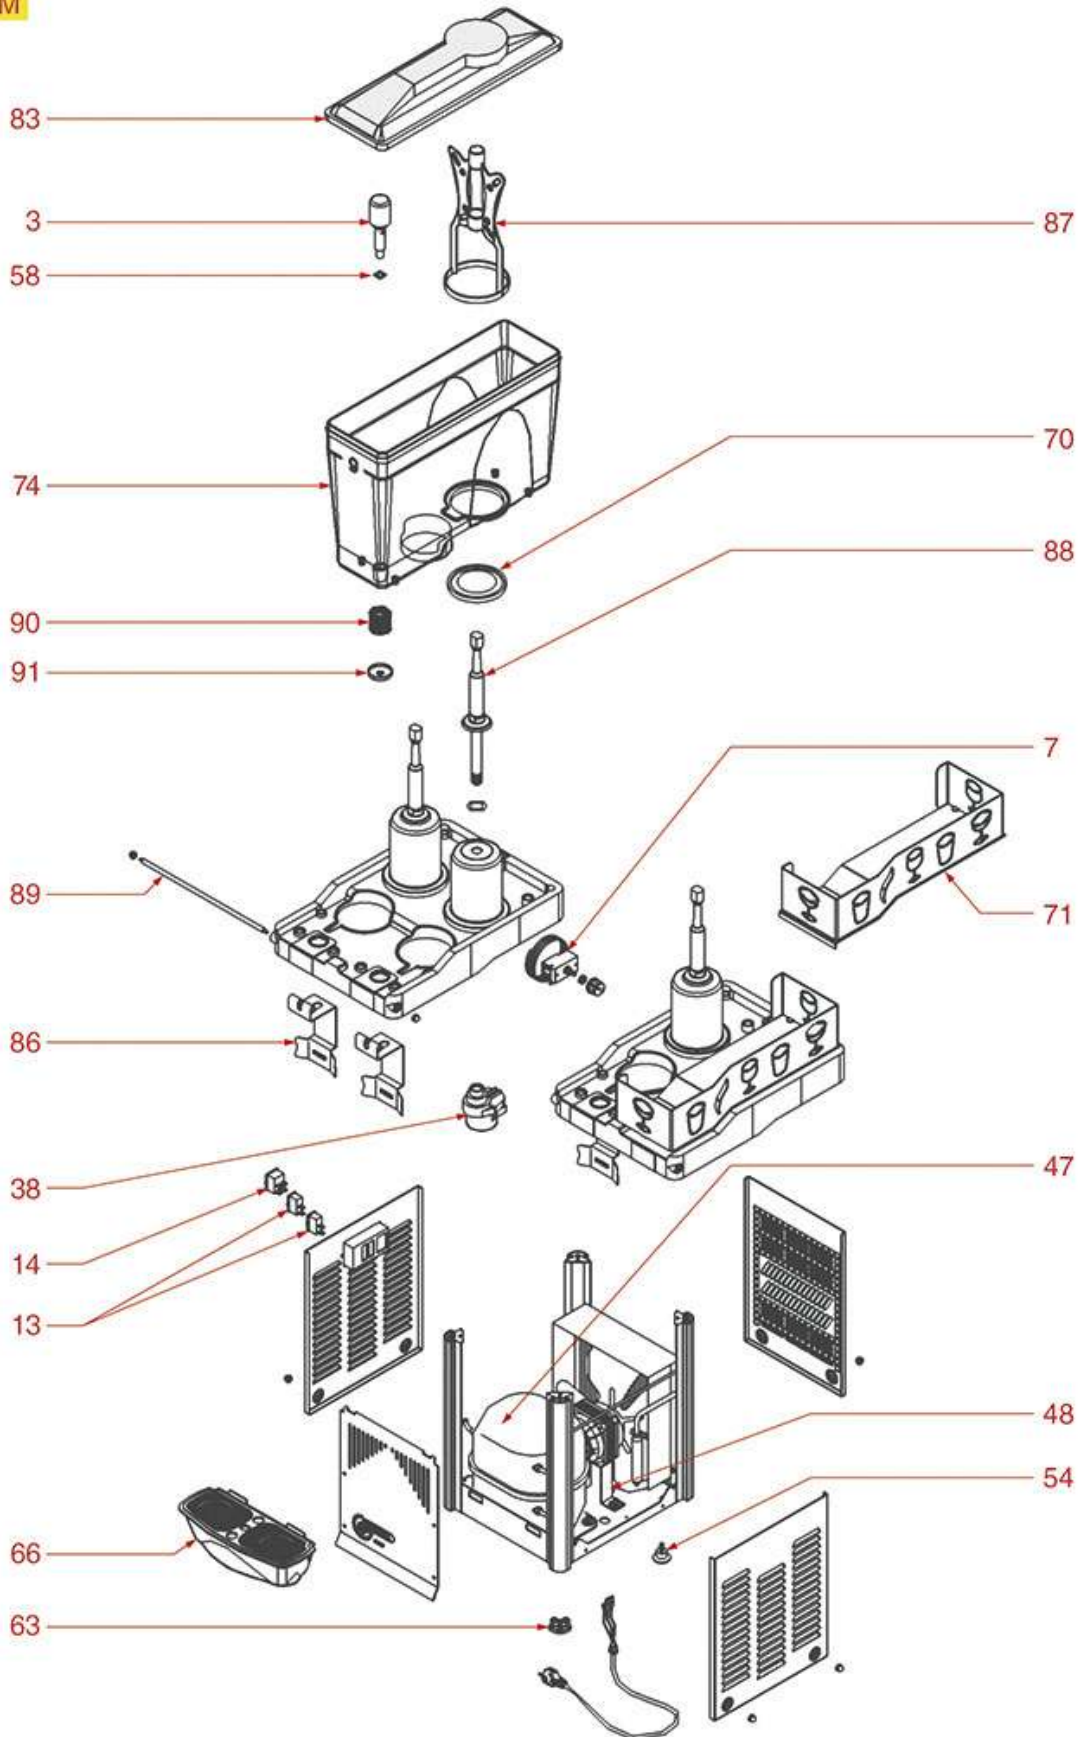

FRIGO DRINK CAPRI M

CAPRI M

COFRIMELL

Position	LF code no.	Description
7	1444050	THERMOSTAT RANCO K50 P1127
13	3319468	BLACK SINGLE POLE SWITCH 16A 250V
14	3319016	RED BIPOLAR SWITCH 16A 250V
38	1240374	GEARMOTOR CDC BT01
38	1240450	GEAR MOTOR MTR4b5PS-BB 110V 50Hz
38	1240451	GEAR MOTOR CDC BT01
54	1198035	ADJUSTABLE FOOT
63	1198043	CAP FOR UPRIGHT