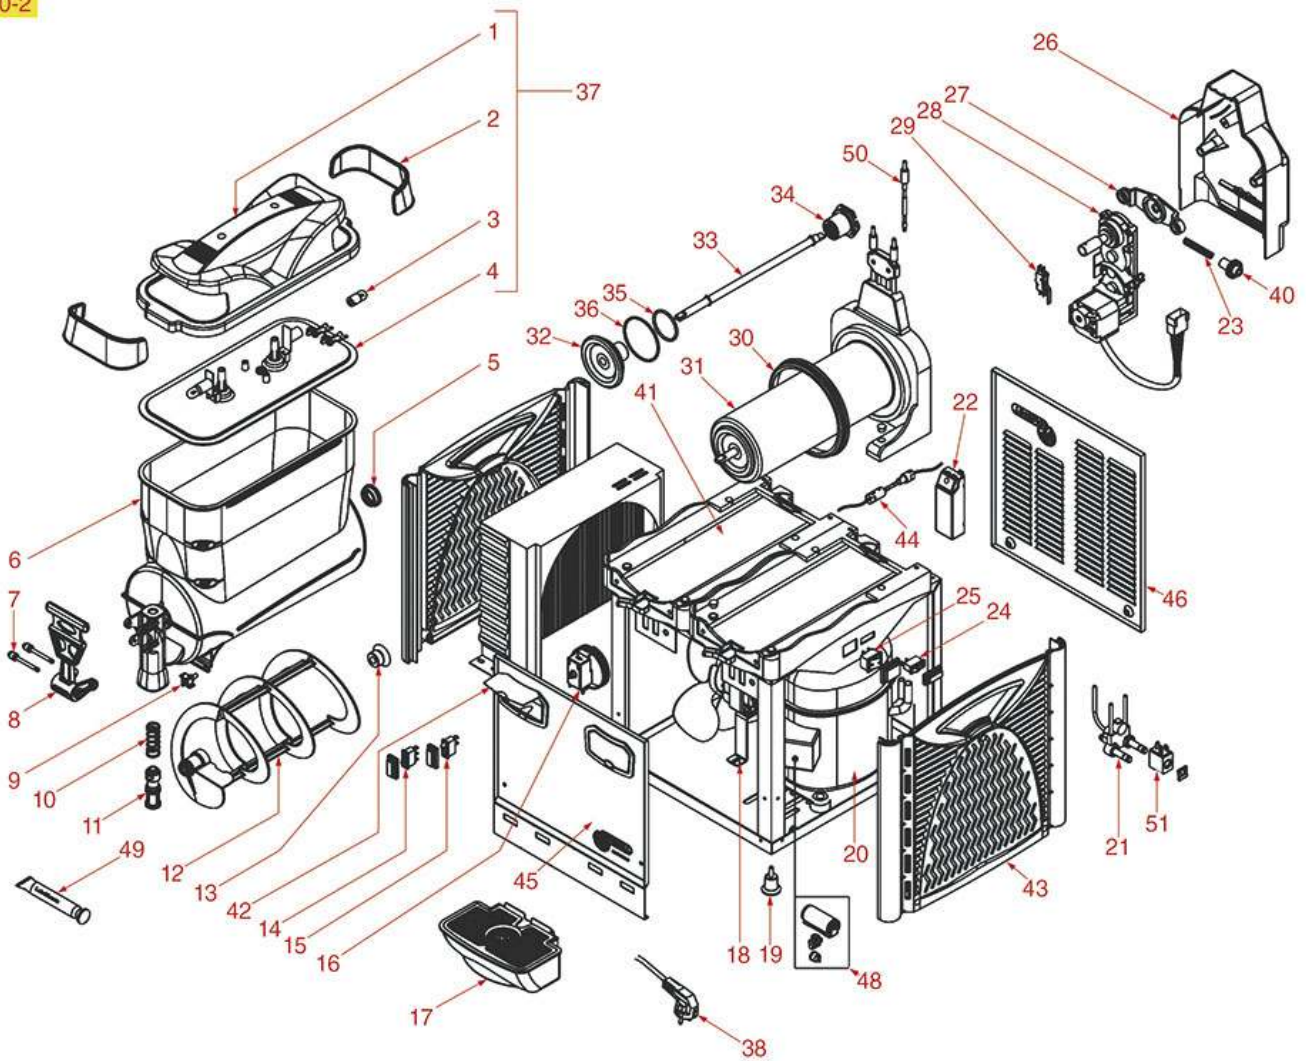

GRANITA MACHINE OASIS 10-2

OASIS 10-2

COF11

COFRIMELL

Position	LF code no.	Description
15	3319468	BLACK SINGLE POLE SWITCH 16A 250V
24	3319468	BLACK SINGLE POLE SWITCH 16A 250V
25	3319016	RED BIPOLAR SWITCH 16A 250V