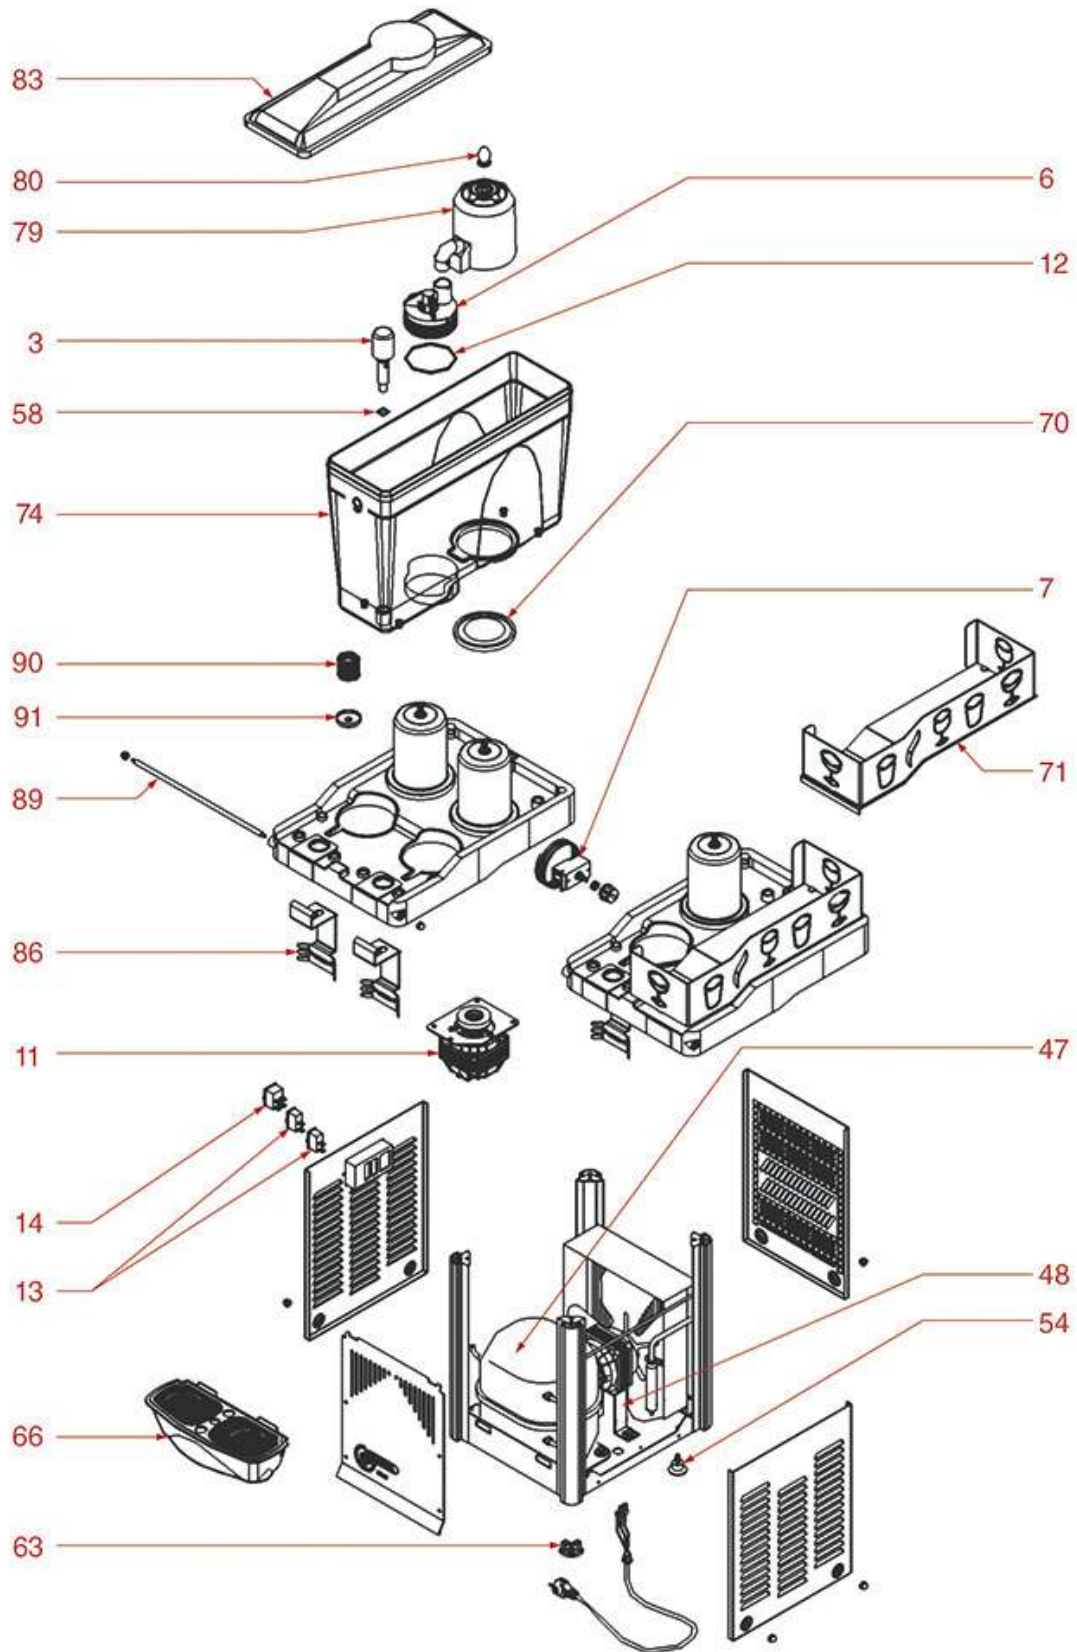

FRIGO DRINK CAPRI S

CAPRI S

COFRIMELL

Position	LF code no.	Description
7	1444050	THERMOSTAT RANCO K50 P1127
11	1198008	MOTOR EMI 82CE-2010 74
12	1198009	O-RING 04287 SILICONE RED
13	3319468	BLACK SINGLE POLE SWITCH 16A 250V
14	3319016	RED BIPOLAR SWITCH 16A 250V
54	1198035	ADJUSTABLE FOOT
63	1198043	CAP FOR UPRIGHT