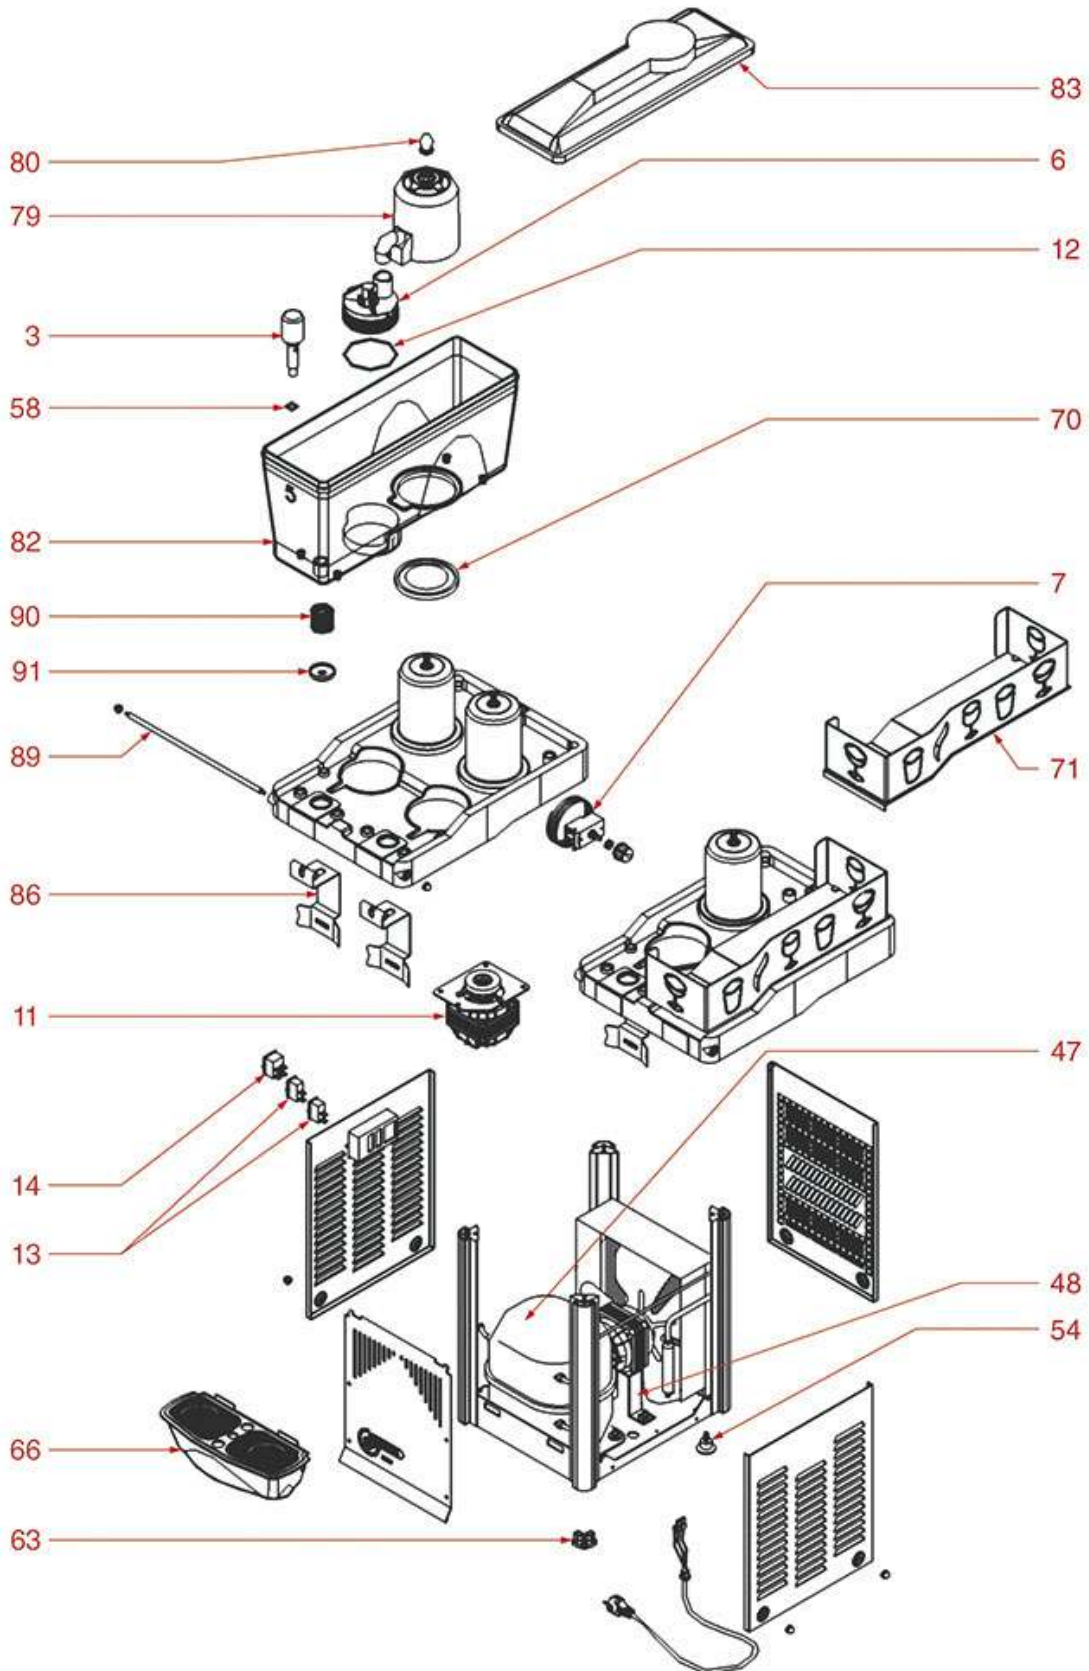

FRIGO DRINK MINICAPRI S

MINICAPRI S

COFRIMELL

Position	LF code no.	Description
7	1444050	THERMOSTAT RANCO K50 P1127
11	1198008	MOTOR EMI 82CE-2010 74
12	1198009	O-RING 04287 SILICONE RED
13	3319468	BLACK SINGLE POLE SWITCH 16A 250V
14	3319016	RED BIPOLAR SWITCH 16A 250V
54	1198035	ADJUSTABLE FOOT
63	1198043	CAP FOR UPRIGHT