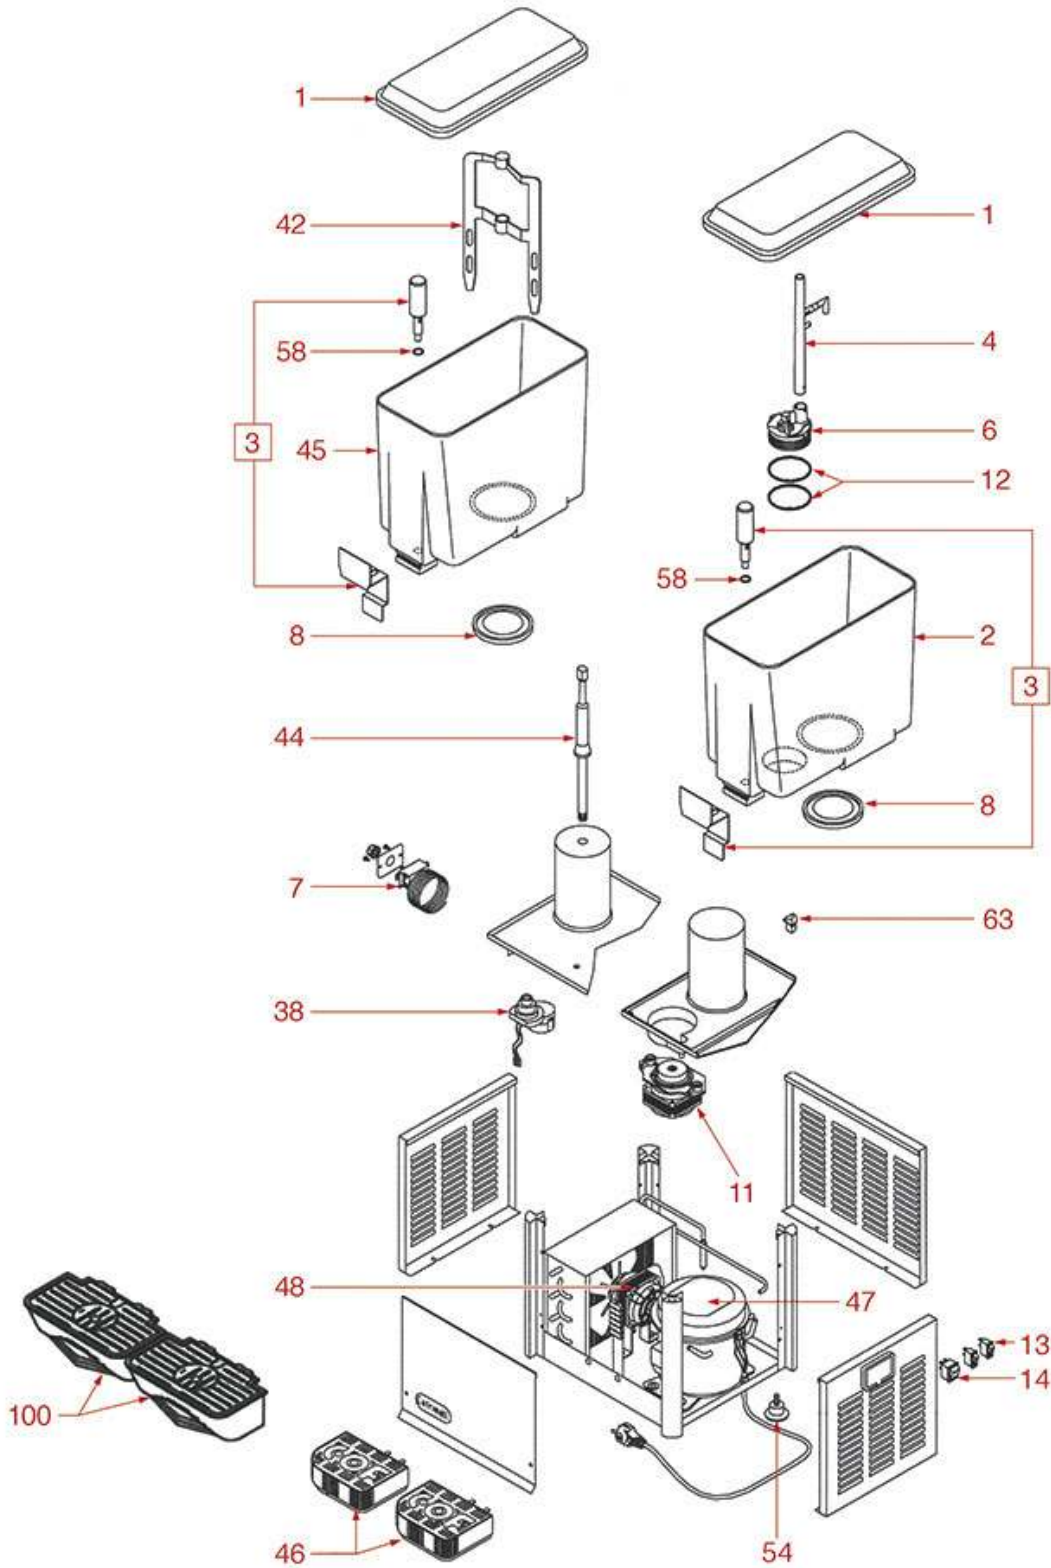

FRIGO DRINK JETCOF

JETCOF

COFRIMELL

Position	LF code no.	Description
3	1198002	STAINLESS STEEL TAP NEW/JETCOF
4	1198003	PUMP PIPES 20 I
6	1198004	PUMP HOUSING 12 I
6	1198005	PUMP HOUSING 20 I
7	1444050	THERMOSTAT RANCO K50 P1127
8	1198006	GASKET FOR TANK - WHITE
11	1198008	MOTOR EMI 82CE-2010 74
12	1198009	O-RING 04287 SILICONE RED
13	3319468	BLACK SINGLE POLE SWITCH 16A 250V
14	3319016	RED BIPOLAR SWITCH 16A 250V
38	1240374	GEARMOTOR CDC BT01
38	1240450	GEAR MOTOR MTR4b5PS-BB 110V 50Hz
38	1240451	GEAR MOTOR CDC BT01
44	1198028	PIPE JET MEGA 40
45	1198029	TANK JETCOF M
46	1198030	DRIP TRAY
48	3240210	5-POLE MOTOR ELCO 5 W
48	3240211	5-POLE MOTOR ELCO 10W
48	3240501	AXIAL VENTILATOR SUNON 120x120x38 mm
48	3240510	MOTOR FAN 10W 110V
54	1198035	ADJUSTABLE FOOT
58	1198044	FLAT GASKET FOR TAP NEW MODEL
63	1198043	CAP FOR UPRIGHT
100	1015048	BLACK DRIPPING TRAY