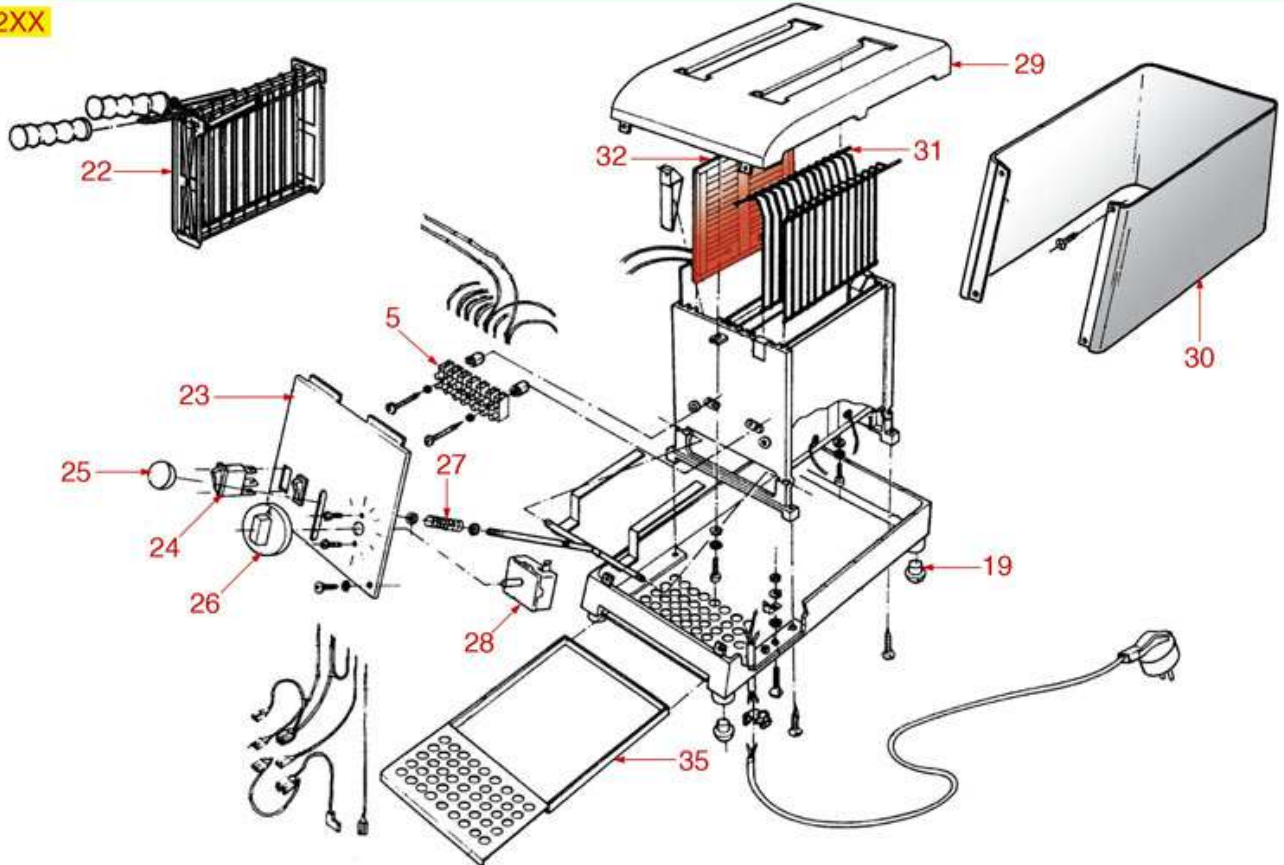

MT02

Positions without LF code no.: upon request