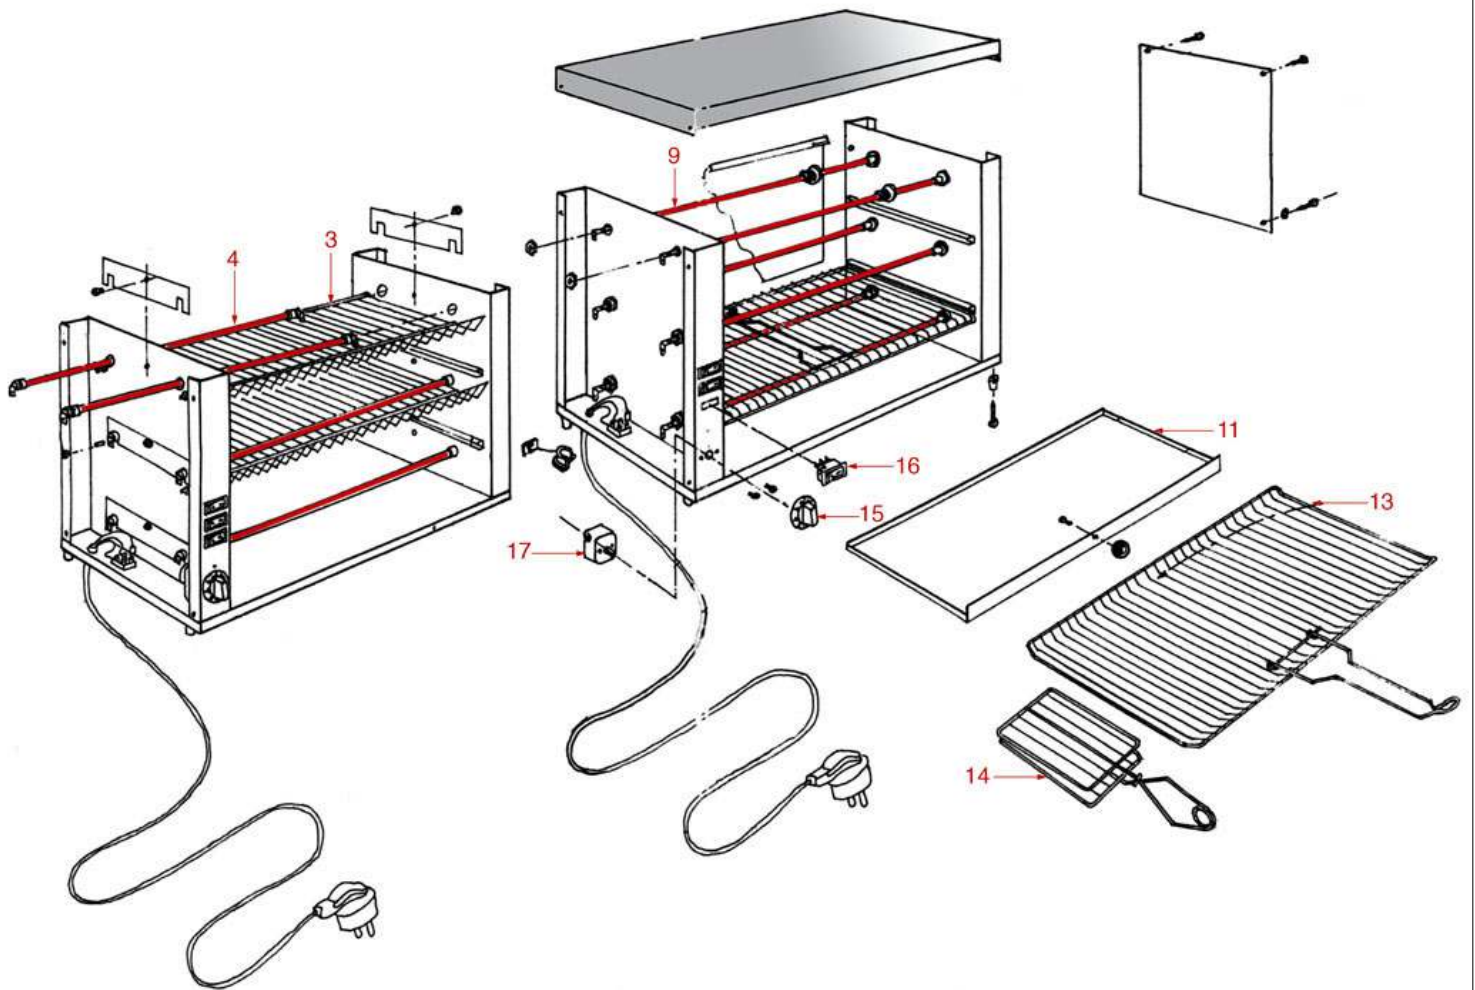

MILAN TOAST

SMALL OVEN SERIE 140XX

140XX

MT03

Positions without LF code no.: upon request

MILAN TOAST

Position	LF code no.	Description
4	3755523	QUARTZ HEATING ELEMENT 480W 112V
9	3755521	HEATING ELEMENT 475W 115V
14	3317051	GRILL PLIER
15	3241377	BLACK KNOB ø 50 mm 3-6-9-12-15
16	3319296	BLACK BIPOLAR SWITCH 16A 250V
17	3446137	TIMER 15 MINUTES M2