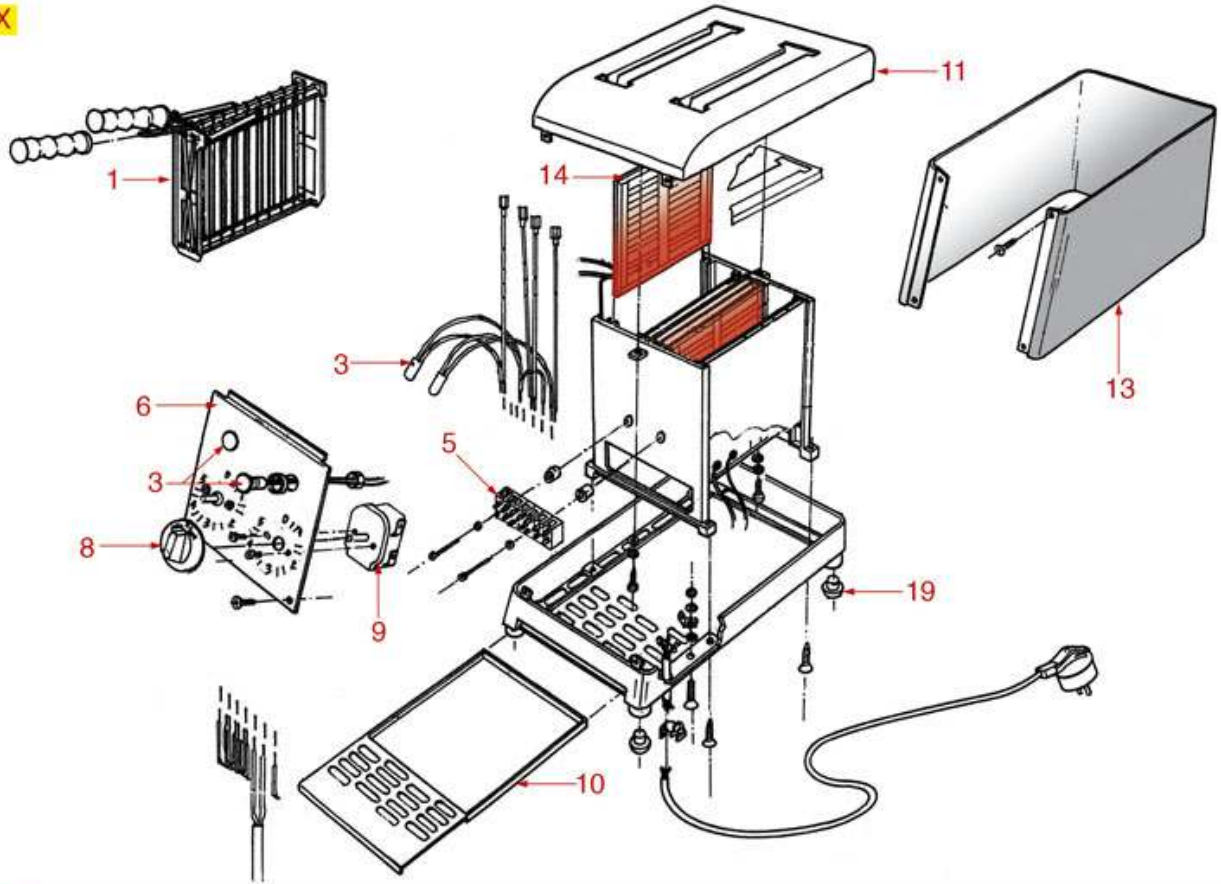

MILAN TOAST

TOASTER SERIE 70XX - SERIE 72XX

70XX

72XX