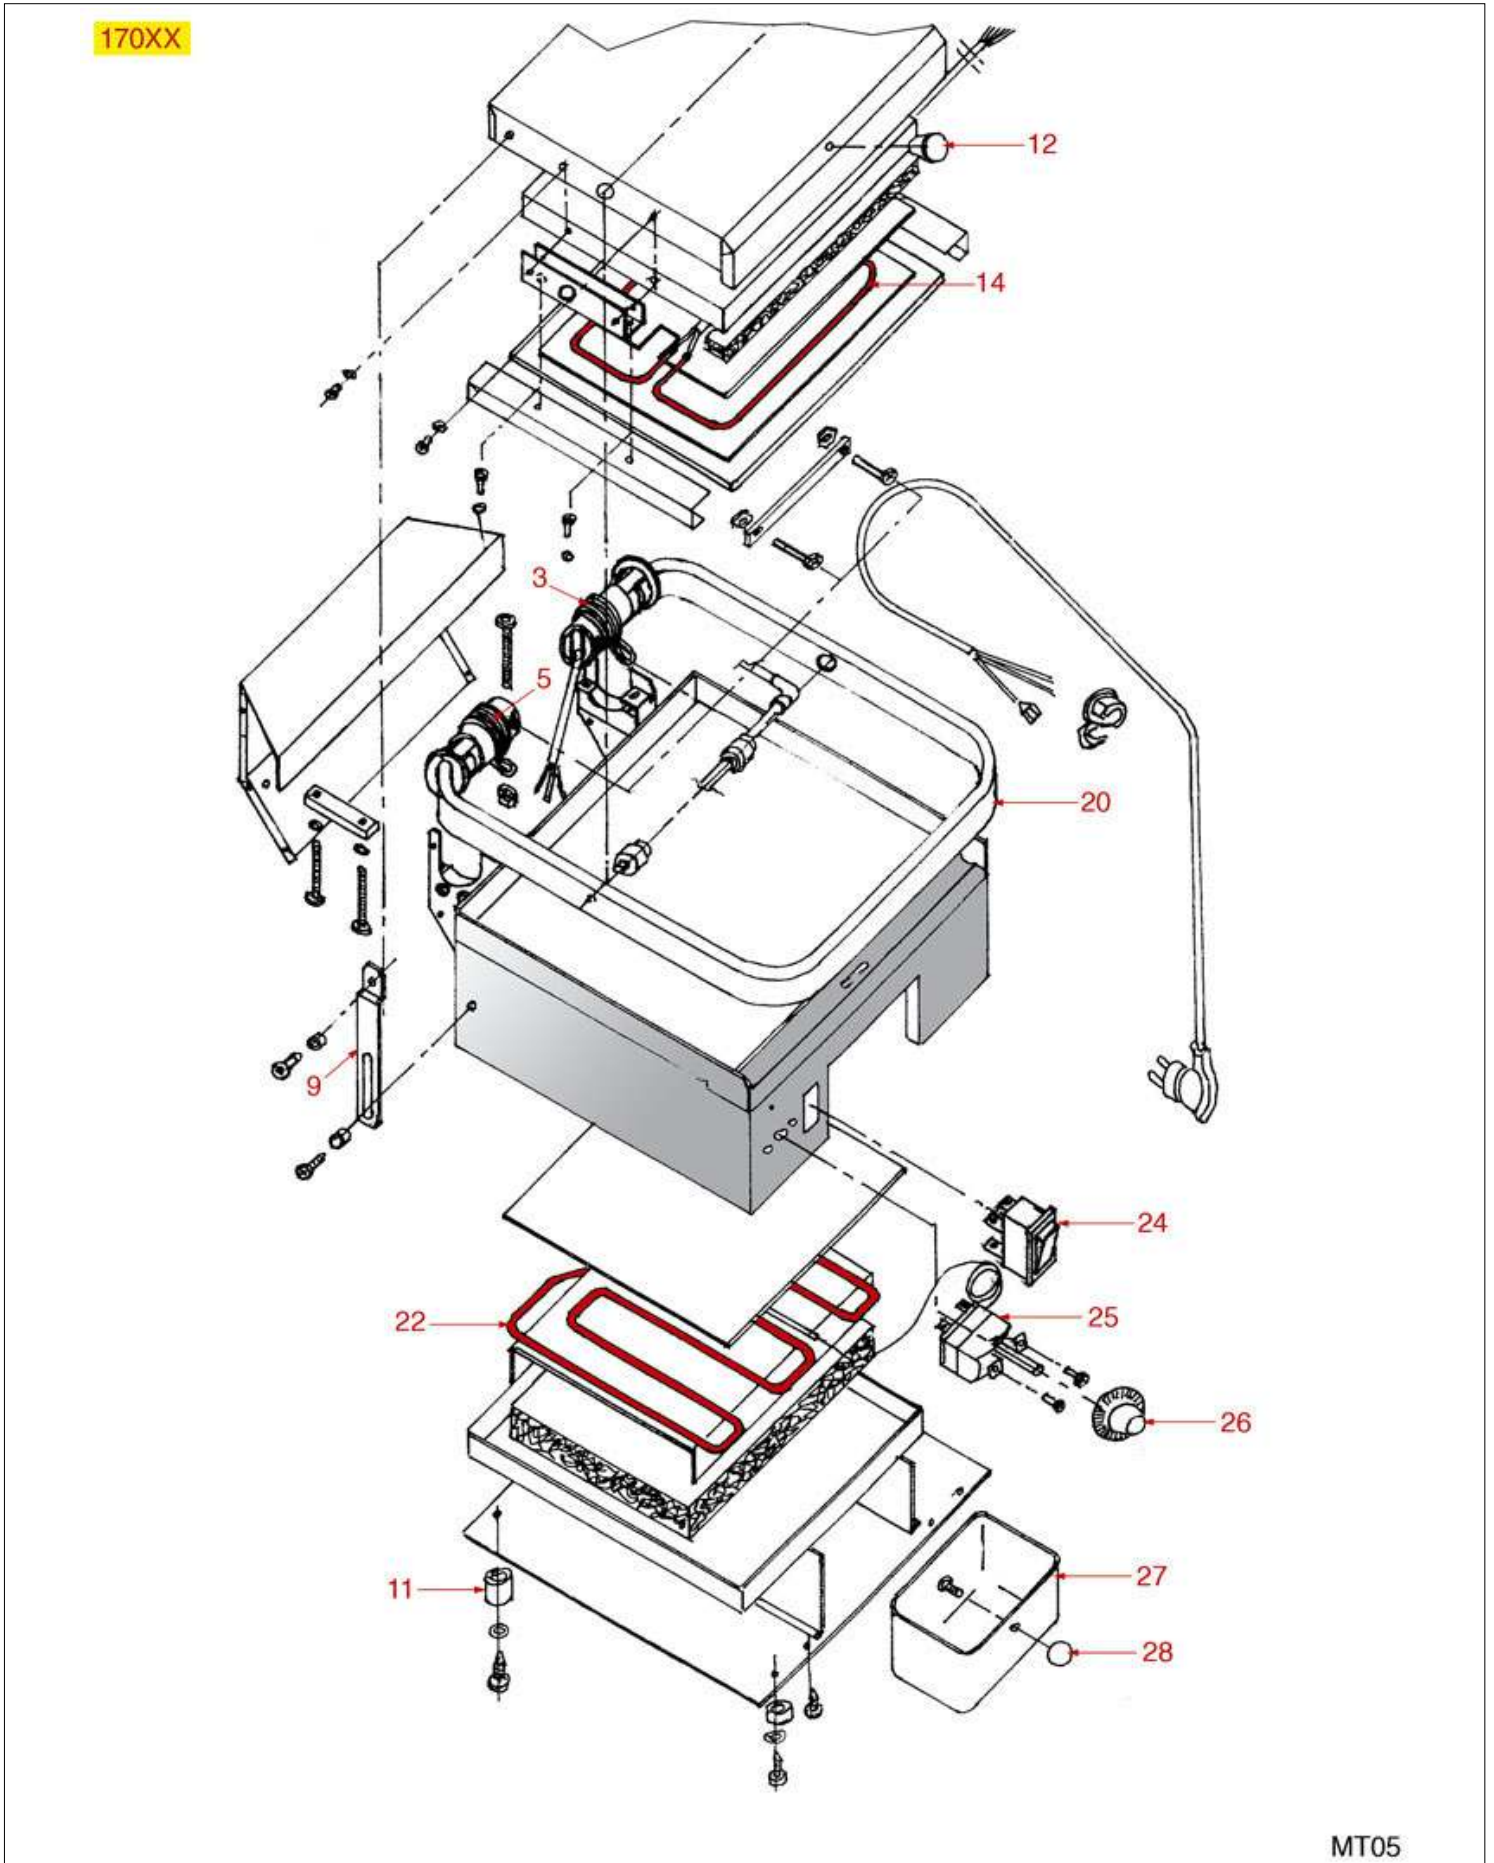

MILAN TOAST

SANDWICH GRILL PYROCERAMIC SERIE 170XX

MT05

Positions without LF code no.: upon request

MILAN TOAST

Position	LF code no.	Description
3	3250128	RIGHTHAND SPRING $\varnothing$ 47x33 mm
5	3250127	LEFTHAND SPRING $\varnothing$ 47x33 mm
14	3755526	HEATING ELEMENT 1300W 230V
22	3755527	HEATING ELEMENT 1500W 230V
24	3221937	RED INDICATOR LAMP 230V
25	3444547	SINGLE-PHASE THERMOSTAT 50-300°C
26	3241375	BLACK KNOB $\varnothing$ 50 mm 50-300°C