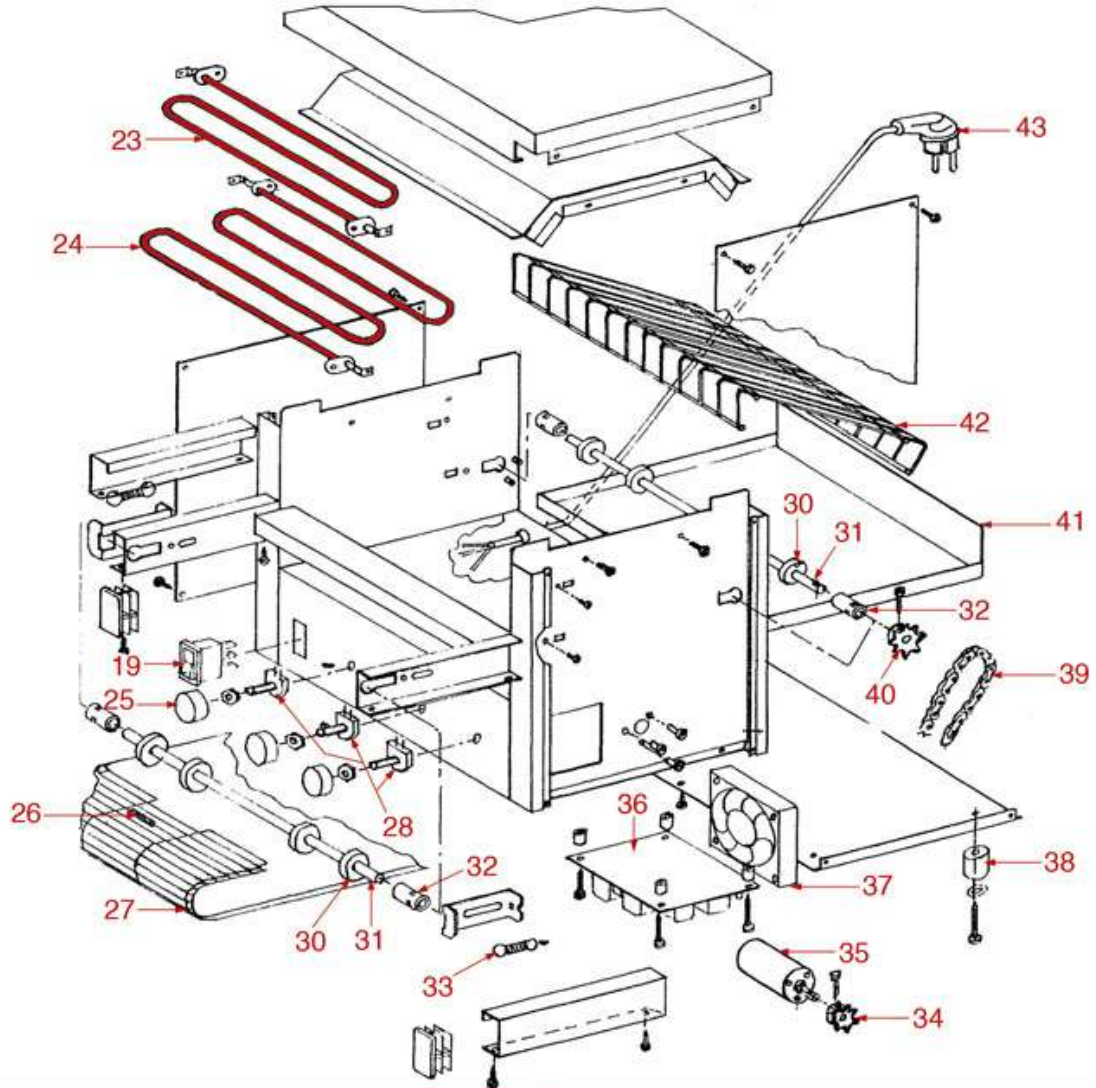

MILAN TOAST

TOASTER 60XX-ROTARY SANDWICH TOAST.180XX

180XX

60XX