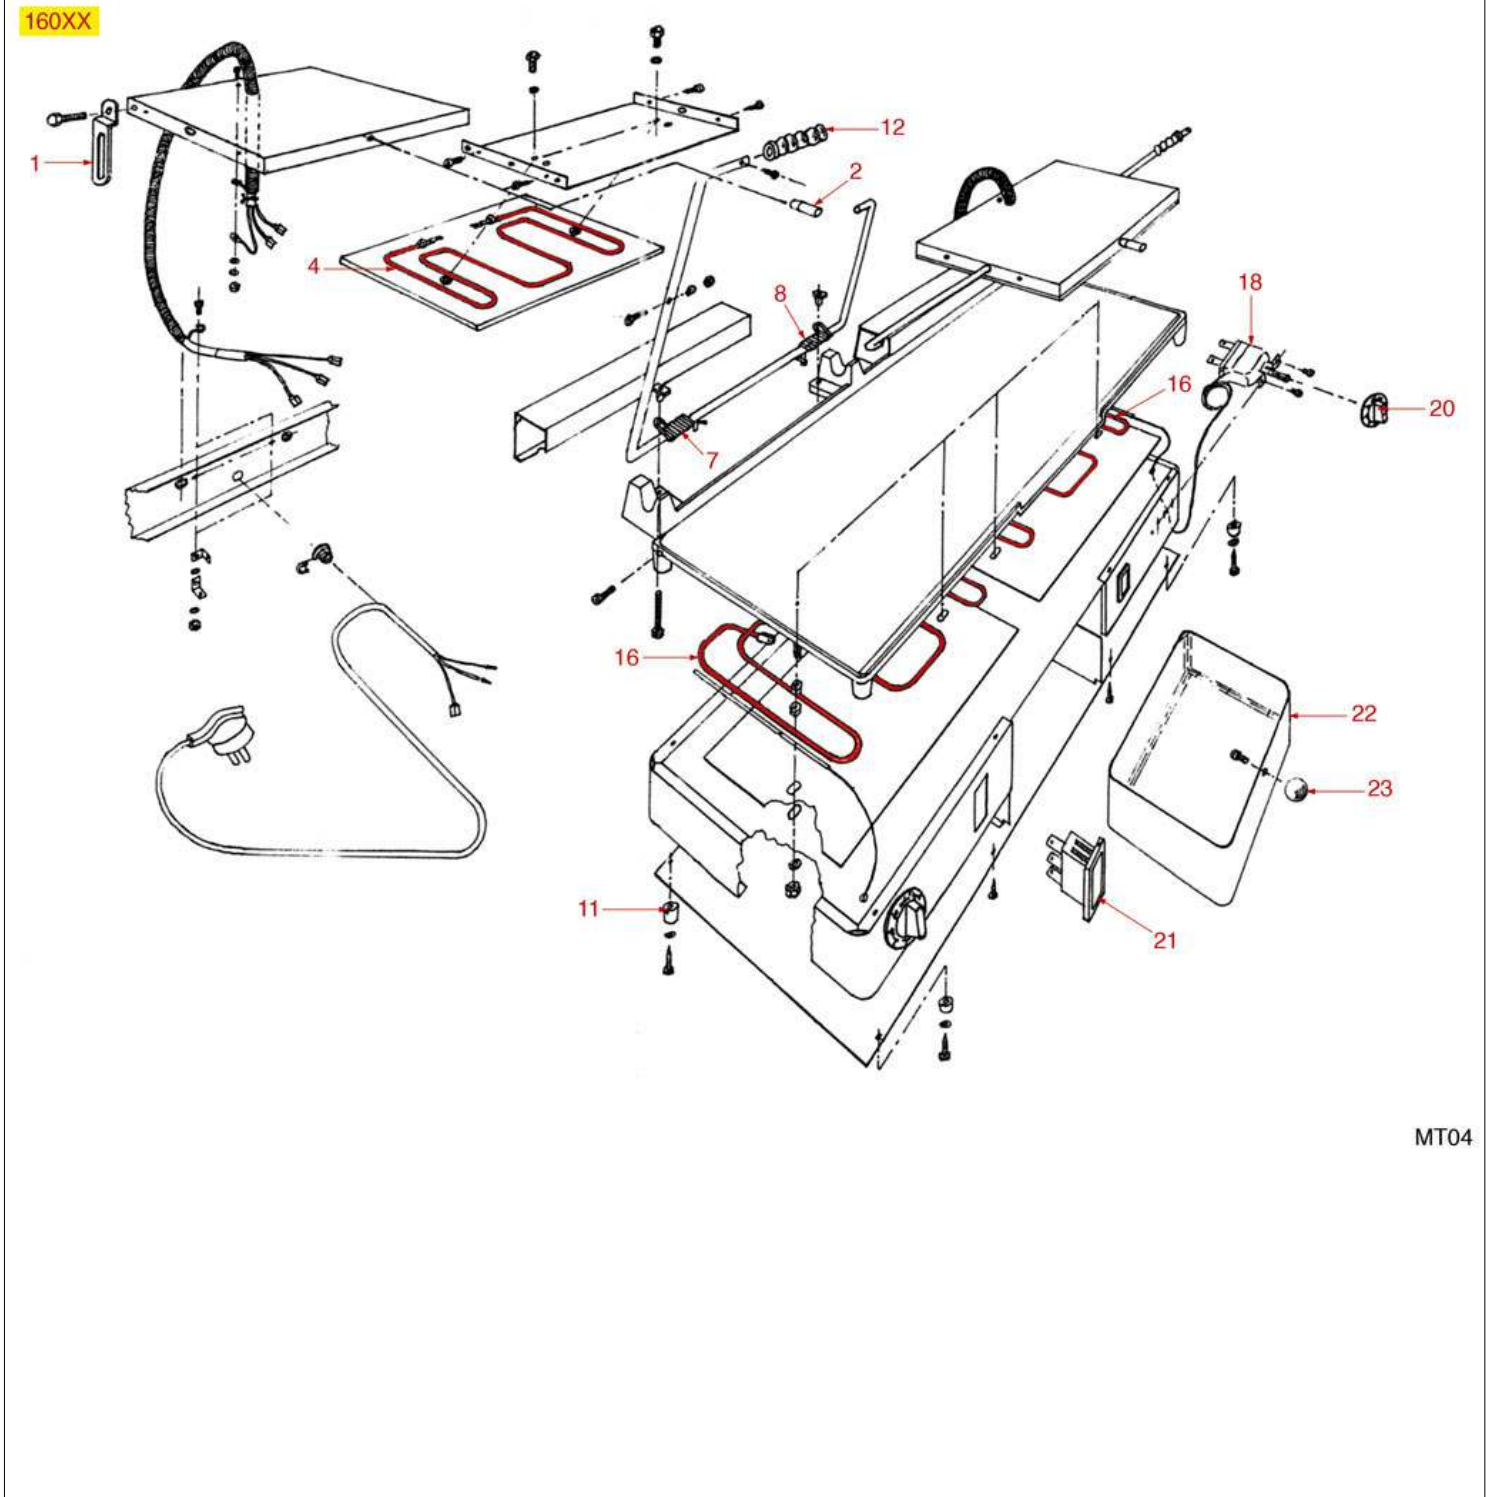

MILAN TOAST

SANDWICH GRILL SERIE 160XX

MT04

Positions without LF code no.: upon request

MILAN TOAST

Position	LF code no.	Description
4	3755524	HEATING ELEMENT 770W 230V
7	3250129	LEFT SPRING ø 21x56 mm
8	3250130	RIGHTHAND SPRING ø 21x56 mm
16	3755525	HEATING ELEMENT 1070W 230V
18	3444547	SINGLE-PHASE THERMOSTAT 50-300°C
20	3241375	BLACK KNOB ø 50 mm 50-300°C
21	3221937	RED INDICATOR LAMP 230V