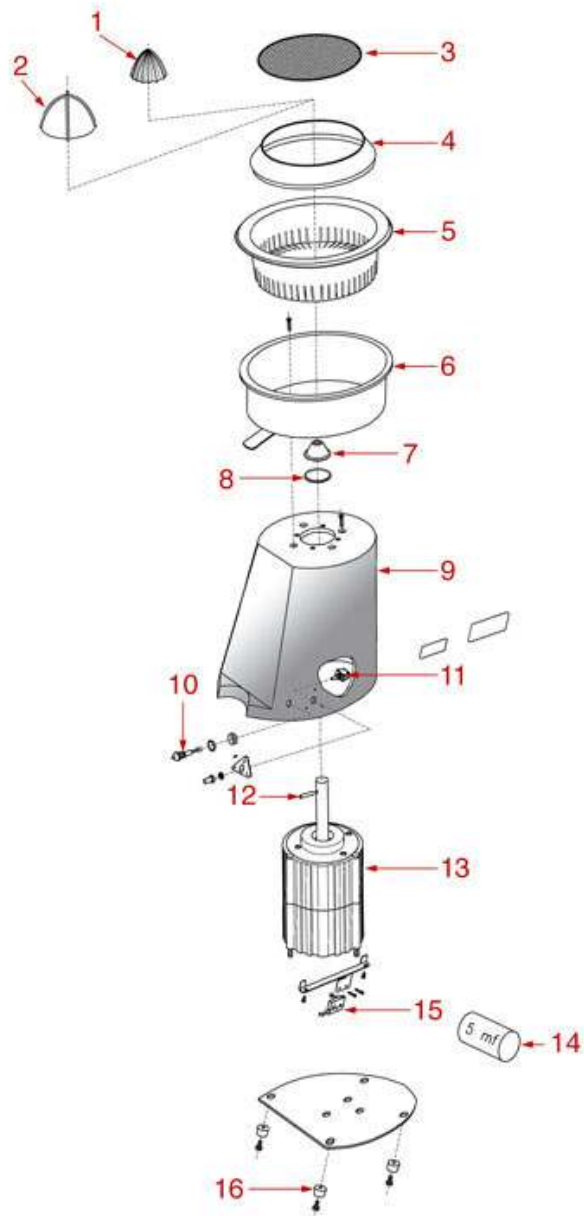

CITRUS SQUEEZER SAEM

SAEM

NUOVA SIMONELLI

Position	LF code no.	Description
1	1381125	BIG CONE
2	1381125	BIG CONE
10	1221007	RED PILOT LIGHT 230V
11	1319179	BIPOLAR LEVER SWITCH 6A 250V
15	1240028	MICROSWITCH 6A 250V