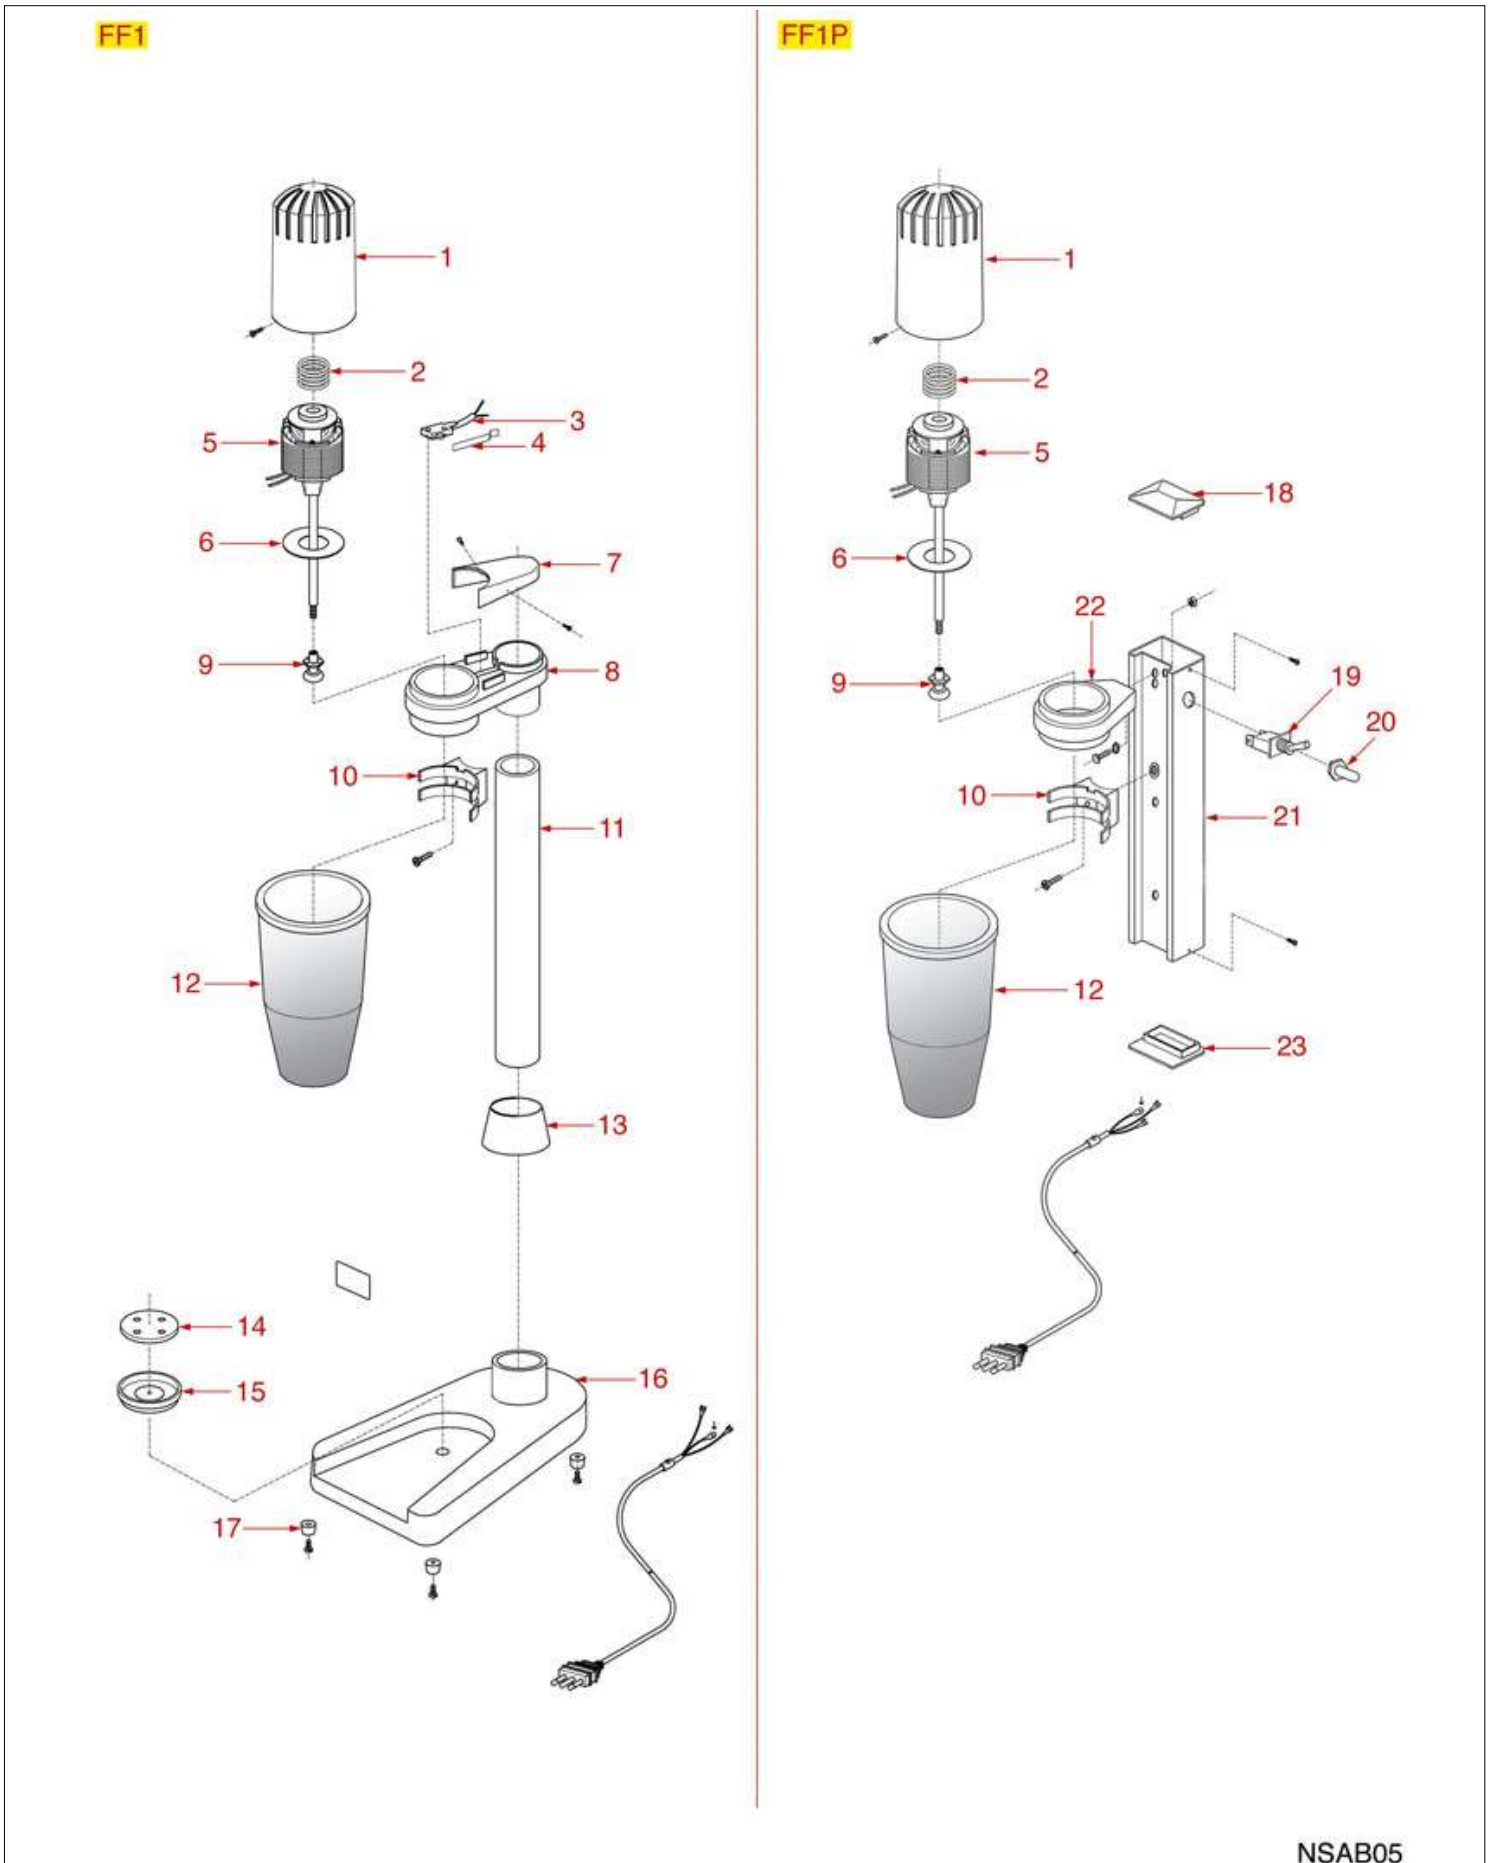

BLENDERS FF1-FF1P

NSAB05

Positions without LF code no.: upon request

NUOVA SIMONELLI

Position	LF code no.	Description
3	1240027	MICROSWITCH 3A 250V
12	1080026	ALUMINUM JUG
19	1319179	BIPOLAR LEVER SWITCH 6A 250V