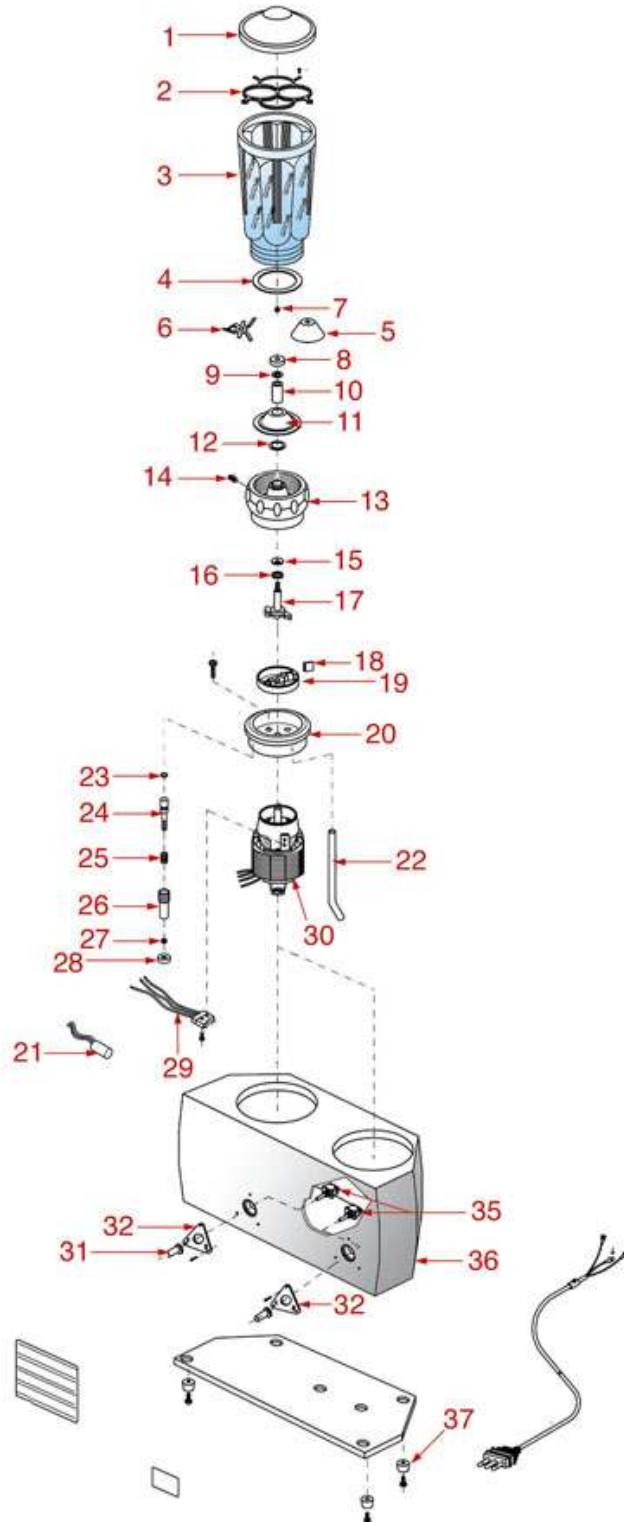

BLENDER DUPLEX

DUPLEX

NUOVA SIMONELLI

Position	LF code no.	Description
1	1381119	1 L JUG ALUMINUM LID
3	1080025	PLASTIC JUG 1 L
4	1186574	GASKET FOR JUG $\varnothing$ 77x60x3 mm
5	1381127	BLENDER CONE
6	1718010	BLADE ASSEMBLY
9	1186578	FIBERGLASS GASKET $\varnothing$ 16x8x1.5 mm
12	1186577	FLAT GASKET $\varnothing$ 25x19x1.5 mm
13	1381136	JUG HOLDER FOR BLENDER
16	1186578	FIBERGLASS GASKET $\varnothing$ 16x8x1.5 mm
23	1186163	O-RING 02010 EPDM
25	1250087	SPRING $\varnothing$ 4.5x12 mm
29	1240028	MICROSWITCH 6A 250V
35	1319180	2 SPEED LEVER GEAR 6A 250V