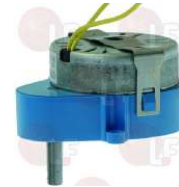

230V 50Hz 40 rpm
for Frigo drink (CAB) LUKE

NUOVA SIMONELLI 16200006

1240350

MOTOR GEAR FIBER G02510BAF81

12V 50Hz 40 rpm
for Frigo drink (CAB) FAST COLD

NUOVA SIMONELLI 16400001

Suitable for:

1199704 MOTOR GEAR FIBER G03520AASC3
24V 50Hz
with capacitor 10 μ F
for Granita machine (CAB) NEW FABY