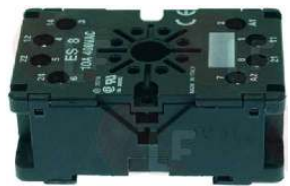

NUOVA SIMONELLI 16200003

Pull-through brushes

1384001 BRUSH FOR COFFEE SHOWER

NUOVA SIMONELLI 05080012

Relays

3351154 BASE OCTAL ES8 10A 400V
8 poles

NUOVA SIMONELLI 09000011

3351021 RELAY 62.82 16A 230V 50/60Hz
2 switching contacts