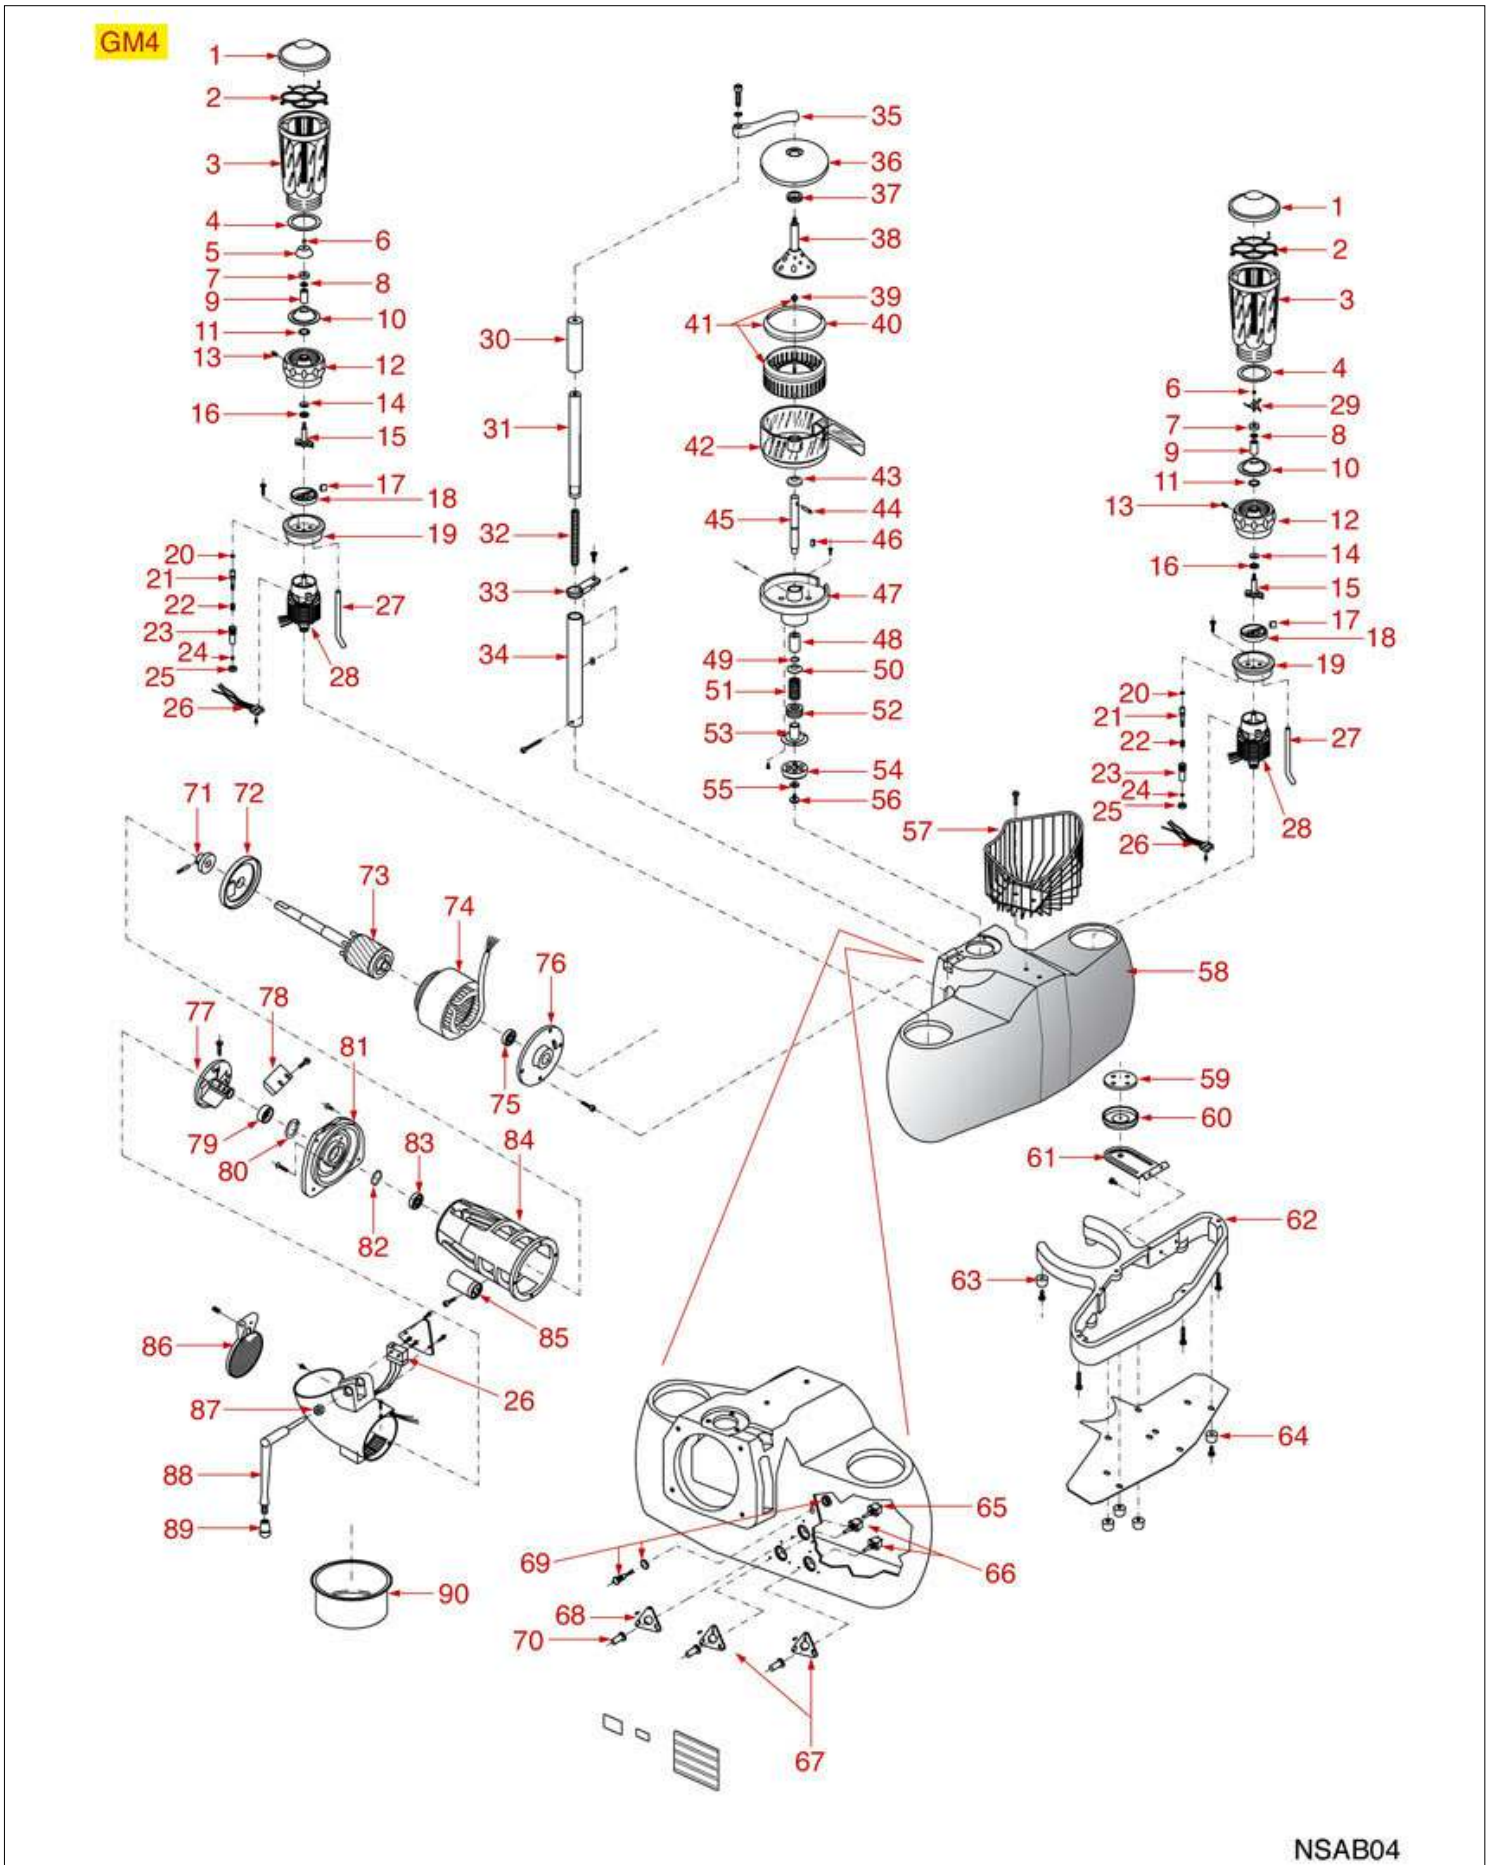

MULTIPLE GROUP GM4

NUOVA SIMONELLI

Position	LF code no.	Description
1	1381119	1 L JUG ALUMINUM LID
3	1080025	PLASTIC JUG 1 L
4	1186574	GASKET FOR JUG $\varnothing$ 77x60x3 mm
5	1381127	BLENDER CONE
8	1186578	FIBERGLASS GASKET $\varnothing$ 16x8x1.5 mm
11	1186577	FLAT GASKET $\varnothing$ 25x19x1.5 mm
12	1381136	JUG HOLDER FOR BLENDER
16	1186578	FIBERGLASS GASKET $\varnothing$ 16x8x1.5 mm
20	1186163	O-RING 02010 EPDM
22	1250087	SPRING $\varnothing$ 4.5x12 mm
26	1240028	MICROSWITCH 6A 250V
29	1718010	BLADE ASSEMBLY
32	1250084	SPRING $\varnothing$ 16x143 mm
36	1381123	JUICE EXTRACTOR LID
37	1186560	SEALING GASKET
38	1381121	STAINLESS STEEL BELL
41	1381135	BIG PLASTIC CONE
42	1381208	JUICE CONVEYOR
43	1381131	SLEEVE GUARD
52	1063003	THRUST BEARING
54	1381126	RUBBER CLUTCH
65	1319179	BIPOLAR LEVER SWITCH 6A 250V
66	1319180	2 SPEED LEVER GEAR 6A 250V
69	1221007	RED PILOT LIGHT 230V
75	1063005	BEARING 6201 2RS
83	3063005	BEARING 6202 2RS