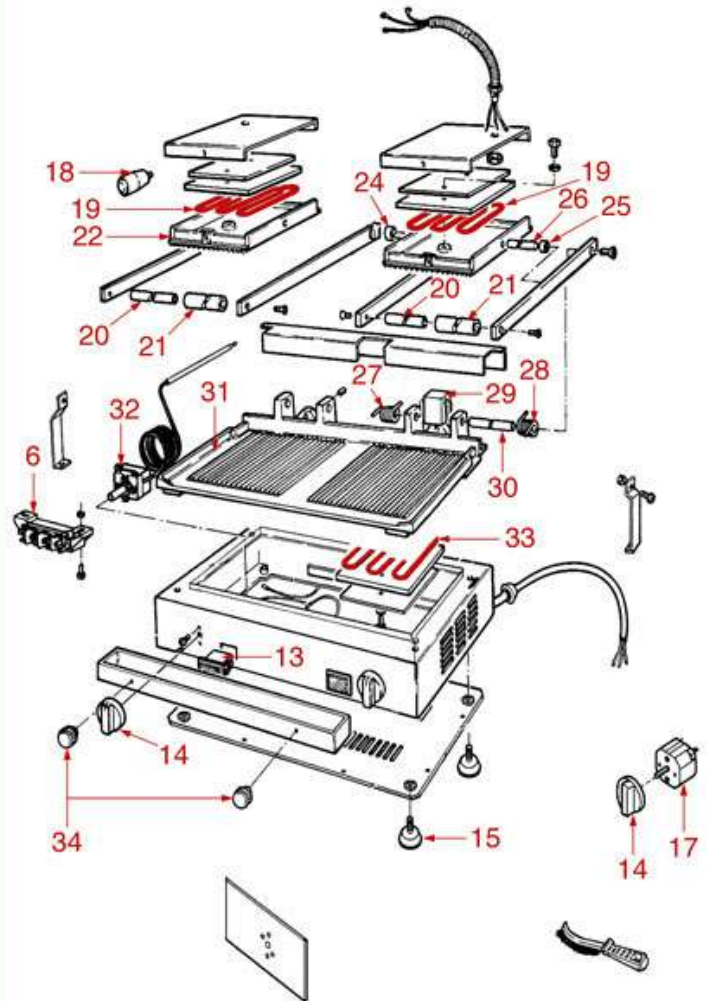

Suitable universal spare parts may not be included

SANDWICH GRILL P1L-P2L

P1L

P2L

NUOVA SIMONELLI

| Position | LF code no. | Description |
|----------|-------------|-----------------------------------|
| 2 | 3755021 | HEATING ELEMENT 875W 240V TOP |
| 5 | 3250001 | LEFTHAND SPRING ø 20x42 mm |
| 5 | 3250002 | RIGHTHAND SPRING ø 20x42 mm |
| 5 | 3250028 | RIGHTHAND SPRING ø 20x40 mm |
| 5 | 3250029 | LEFTHAND SPRING ø 20x40 mm |
| 11 | 3755022 | HEATING ELEMENT 1150W 240V BOTTOM |
| 13 | 3221960 | WHITE INDICATOR LAMP 230V |
| 14 | 3241331 | BLACK KNOB ø 45 mm |
| 16 | 3444514 | SINGLE-PHASE THERMOSTAT 50-300°C |
| 17 | 3446100 | MECHANICAL TIMER 15 MINUTES |
| 19 | 3755023 | HEATING ELEMENT 700W 240V TOP |
| 27 | 3250001 | LEFTHAND SPRING ø 20x42 mm |
| 28 | 3250002 | RIGHTHAND SPRING ø 20x42 mm |
| 32 | 3444514 | SINGLE-PHASE THERMOSTAT 50-300°C |
| 33 | 3755024 | HEATING ELEMENT 850W 240V BOTTOM |