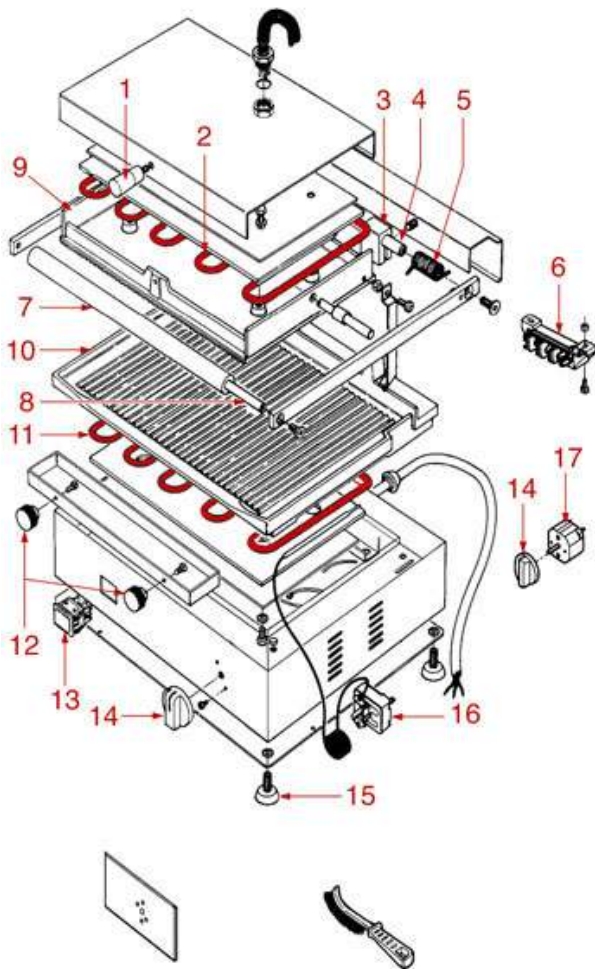

Suitable universal spare parts may not be included

SANDWICH GRILL P1L-P2L

P1L

P2L

NUOVA SIMONELLI

| Position | LF code no. | Description |
|----------|-------------|-----------------------------------|
| 2 | 3755021 | HEATING ELEMENT 875W 240V TOP |
| 5 | 3250001 | LEFTHAND SPRING ø 20x42 mm |
| 5 | 3250002 | RIGHTHAND SPRING ø 20x42 mm |
| 5 | 3250028 | RIGHTHAND SPRING ø 20x40 mm |
| 5 | 3250029 | LEFTHAND SPRING ø 20x40 mm |
| 11 | 3755022 | HEATING ELEMENT 1150W 240V BOTTOM |
| 13 | 3221960 | WHITE INDICATOR LAMP 230V |
| 14 | 3241331 | BLACK KNOB ø 45 mm |
| 16 | 3444514 | SINGLE-PHASE THERMOSTAT 50-300°C |
| 17 | 3446100 | MECHANICAL TIMER 15 MINUTES |
| 19 | 3755023 | HEATING ELEMENT 700W 240V TOP |
| 27 | 3250001 | LEFTHAND SPRING ø 20x42 mm |
| 28 | 3250002 | RIGHTHAND SPRING ø 20x42 mm |
| 32 | 3444514 | SINGLE-PHASE THERMOSTAT 50-300°C |
| 33 | 3755024 | HEATING ELEMENT 850W 240V BOTTOM |