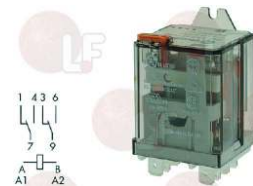

NUOVA SIMONELLI 16200003

Pull-through brushes

1384001 BRUSH FOR COFFEE SHOWER

NUOVA SIMONELLI 05080012

Relays

3351154 BASE OCTAL ES8 10A 400V
8 poles

NUOVA SIMONELLI 09000011

3351021 RELAY 62.82 16A 230V 50/60Hz
2 switching contacts