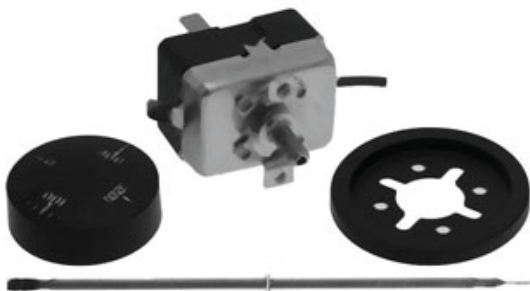

Spare parts for:

Bar equipment

Suitable for:

SAB ITALIA

This catalogue is automatically generated.
Therefore, the sequence of the items might
not be always shown at best.
Updates will be issued in case of additions
and/or amendments.

Suitable universal spare parts may not be included

VARIOUS SPARE PARTS

1

2

3

4

5

6

7

SAB ITALIA

Position	LF code no.	Description
1	3057026	SELECTOR SWITCH 0-1 POSITIONS
2	3221024	RED INDICATOR LAMP 230V
3	3221025	ORANGE INDICATOR LAMP 230V
4	3221101	GREEN INDICATOR LAMP 230V
6	3250014	LEFTHAND SPRING \varnothing 20x35 mm
7	3444007	THERMOSTAT TR2 0-300°C

Suitable for:

SAB ITALIA

Suitable for:

Coffee filters

1460100 PRECISION FILTER 1 CUP 6/8 g

round holes with conical section
 Aisi 304 stainless steel - food-safe certified
 matching tamper \varnothing 58 mm
 for COFFEE MACHINES ASTORIA-CASADIO-CONTI-ELEKTRA
 FRACINO-KEESVANDERWESTEN-MAGISTER-MARZOCCO
 N.SIMONELLI-PAVONI-PROMAC-RANCILIO-SLAYER-SYNESSO
 VICTORIA ARDUINO
 for GROUPS E61 ASCASO-BEZZERA-BFC-BIANCHI
 BRASILIA-DID-ECM-EXPOBAR-FAEMA-FIORENZATO-GRIMAC
 IBERITAL-LANUOVAERA-LASCALA-ORCHESTRALE
 QUALITYESPRESSO-ROCKET-ROYAL-SABITALIA-SANREMO-VFA
 VIBIEMME-WEGA