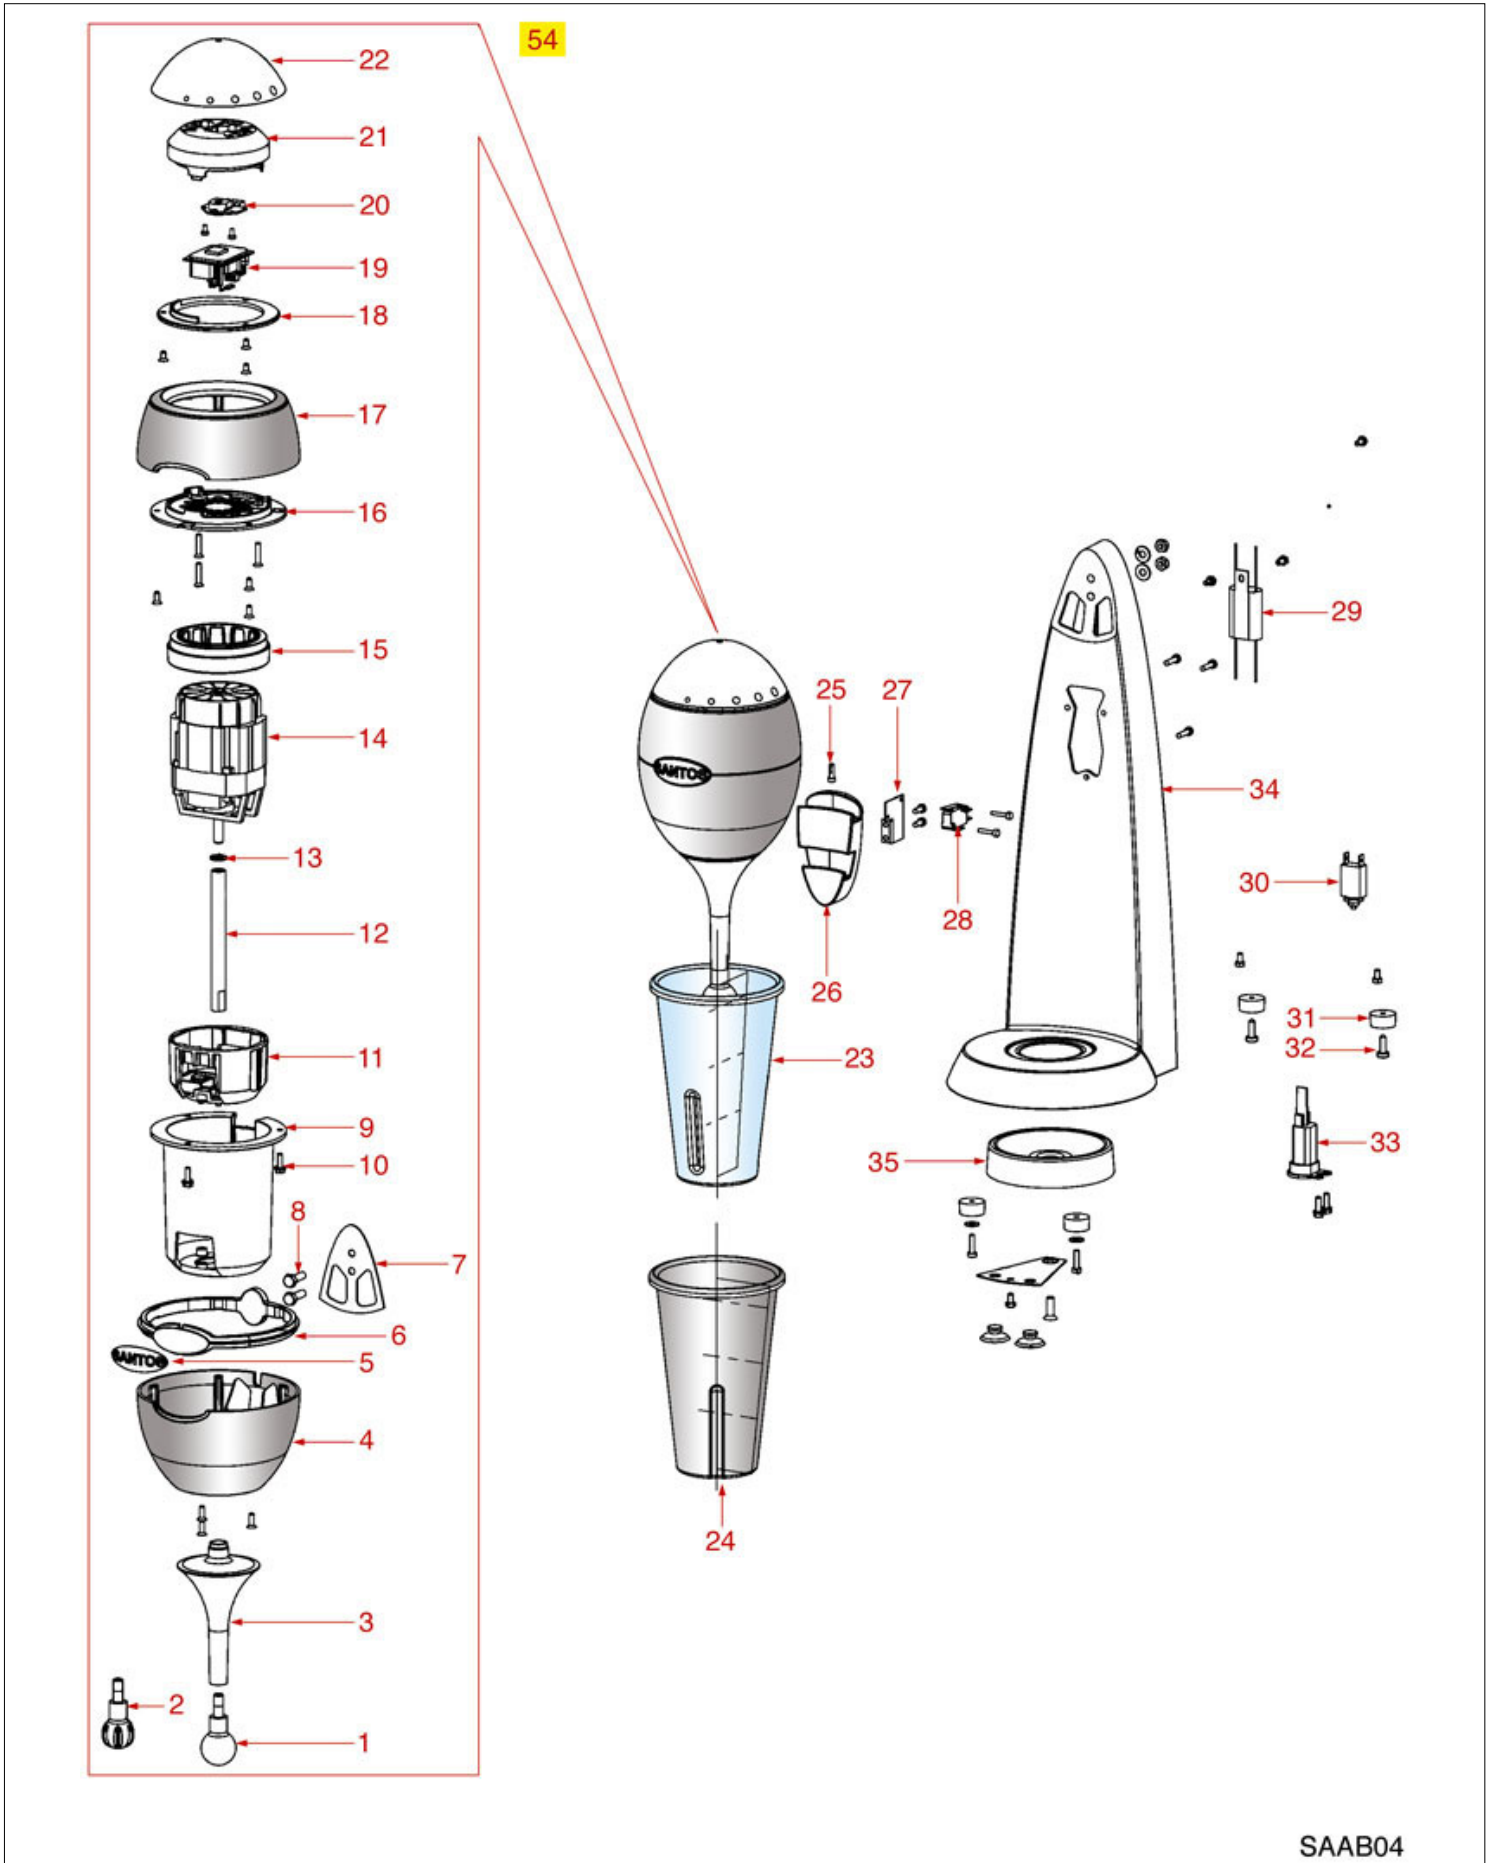

BLENDER N°54

SANTOS

Position	LF code no.	Description
1	1381045	SMOOTH MIXER
23	1080017	PLASTIC JUG
28	1240022	MICROSWITCH 15A 250V