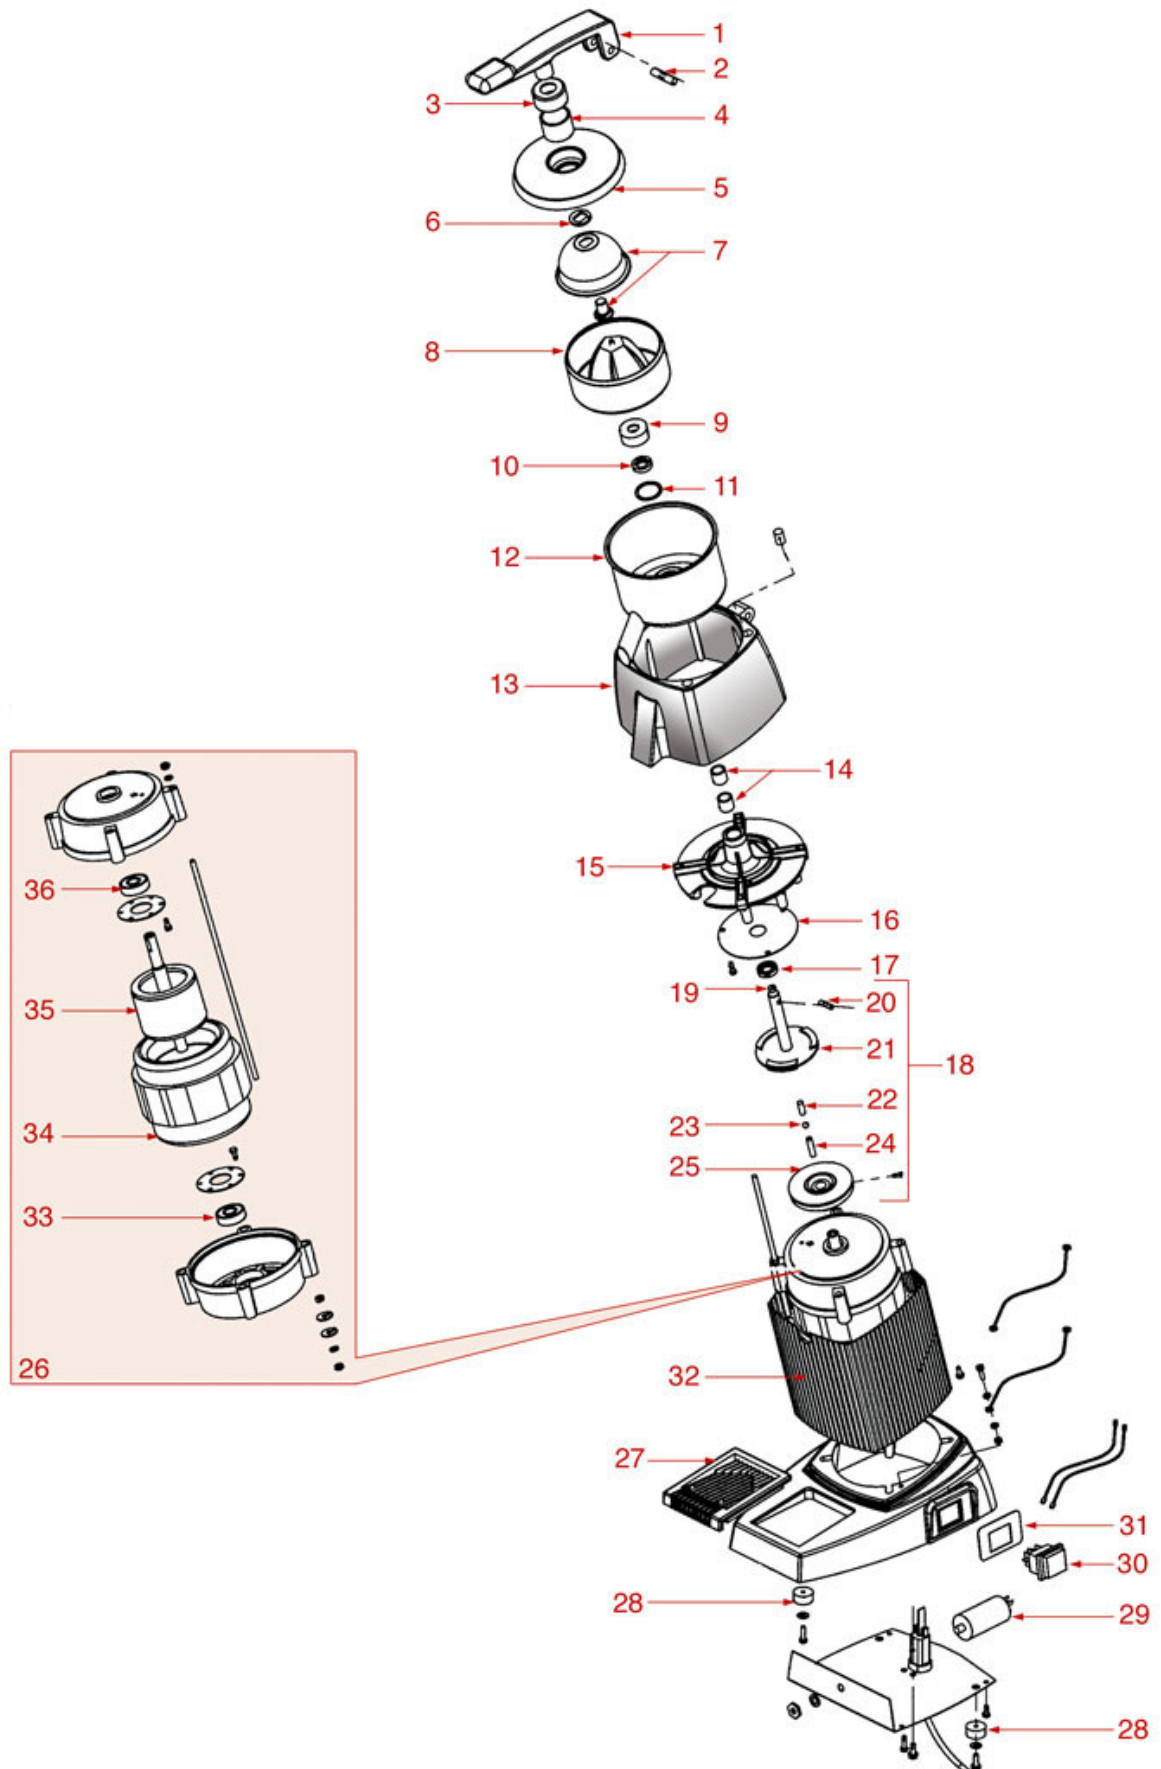

Suitable universal spare parts may not be included

CITRUS SQUEEZER LEVER NO.10

10

SAAB01

SANTOS

Position	LF code no.	Description
3	1381042	SPRING COVER
4	1250076	SPRING \varnothing 34x40 mm
5	1381214	STAINLESS STEEL COVER
7	1381039	STAINLESS STEEL COVER
8	1381038	STAINLESS STEEL CONE
9	1381041	NYLON NUT
10	1186543	MECHANICAL SEAL \varnothing 22x12x5 mm
11	1186540	GASKET \varnothing 30x25x1 mm
14	1381040	BUSHING \varnothing 16x12x16 mm
17	1186544	MECHANICAL SEAL \varnothing 22x12x5 mm
20	1324100	PIN FOR CLUTCH DISC
21	1381043	CLUTCH DISC
27	1015002	DRIPPING TRAY
29	3068006	CAPACITOR μ F 4 450V 50/60Hz
30	3319088	ORANGE BIPOLAR SWITCH 250V 16A