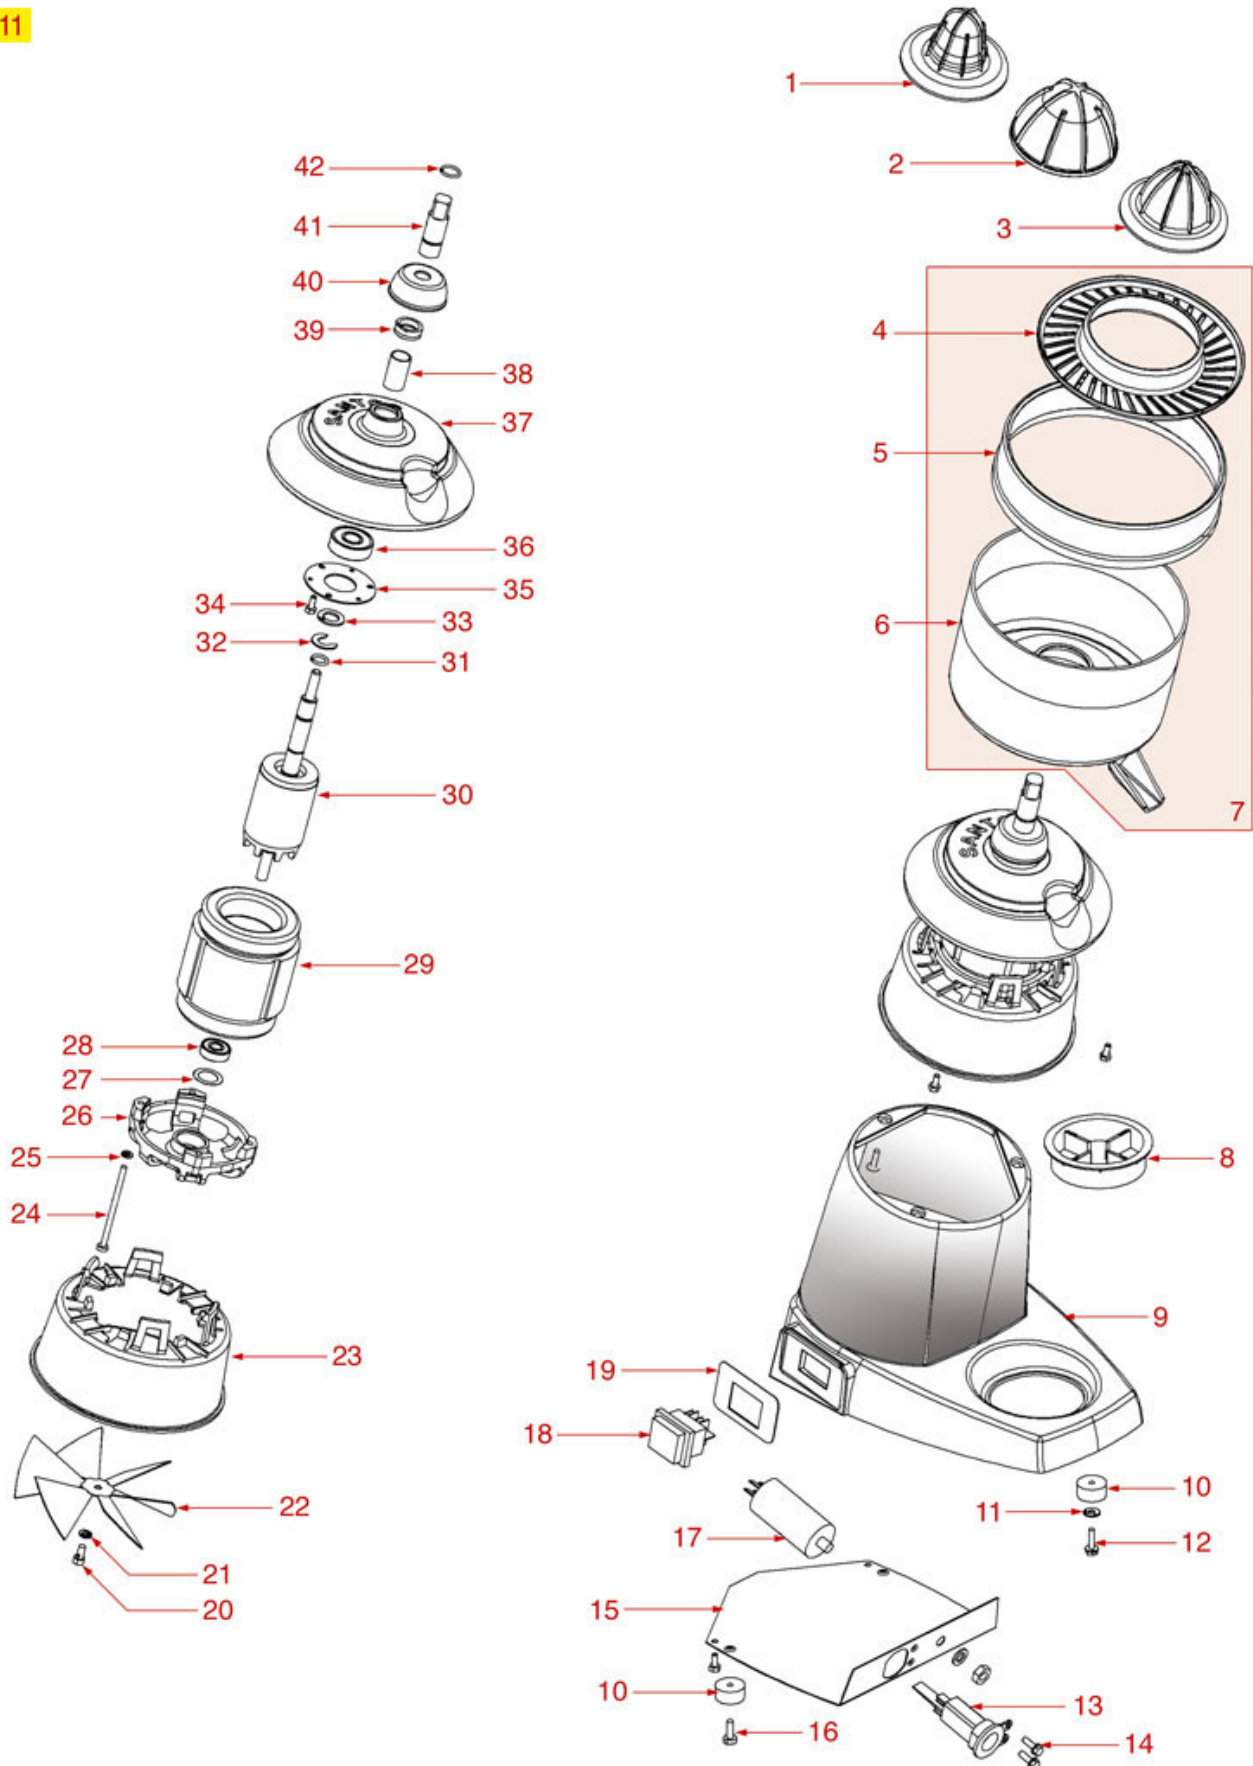

CITRUS SQUEEZER CLASSIC NO.11

11

SAAB02

SANTOS

Position	LF code no.	Description
2	1381054	BIG PLASTIC CONE
3	1381053	PLASTIC CONE SMALL
4	1381051	PLASTIC FILTER
5	1381050	ALUMINIUM RING
6	1381055	JUICE CONVEYOR
8	1381052	DRIPPING TRAY
17	3068006	CAPACITOR μF 4 450V 50/60Hz
18	3319154	BLACK BIPOLAR SWITCH 16A 250V