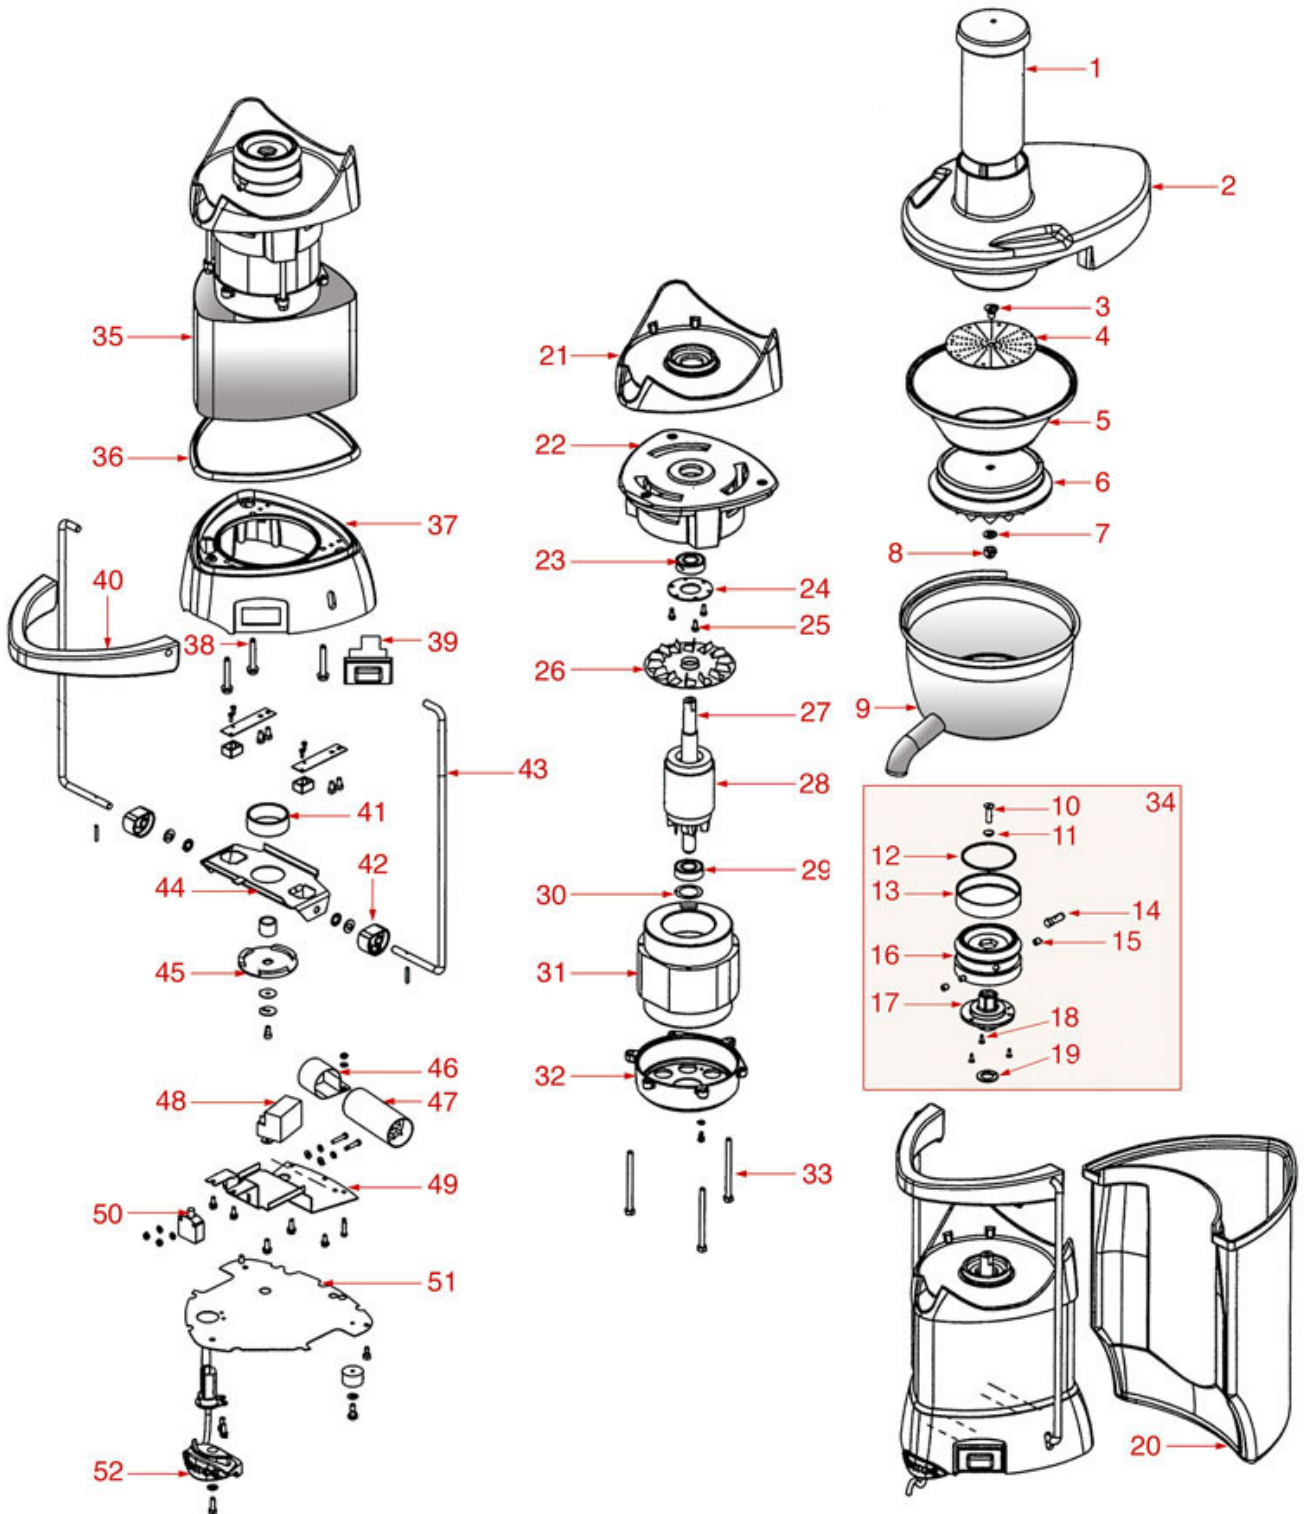

Suitable universal spare parts may not be included

CITRUS SQUEEZER LEVER NO.10

10

SAAB01

SANTOS

Position	LF code no.	Description
3	1381042	SPRING COVER
4	1250076	SPRING \varnothing 34x40 mm
5	1381214	STAINLESS STEEL COVER
7	1381039	STAINLESS STEEL COVER
8	1381038	STAINLESS STEEL CONE
9	1381041	NYLON NUT
10	1186543	MECHANICAL SEAL \varnothing 22x12x5 mm
11	1186540	GASKET \varnothing 30x25x1 mm
14	1381040	BUSHING \varnothing 16x12x16 mm
17	1186544	MECHANICAL SEAL \varnothing 22x12x5 mm
20	1324100	PIN FOR CLUTCH DISC
21	1381043	CLUTCH DISC
27	1015002	DRIPPING TRAY
29	3068006	CAPACITOR μ F 4 450V 50/60Hz
30	3319088	ORANGE BIPOLAR SWITCH 250V 16A

EXTRACTOR N°50

50

SANTOS

Position	LF code no.	Description
1	1381044	MASHER FOR CENTRIFUGAL JUICER N°50
2	1381037	UPPER COVER
3	1381047	CENTRAL KNIFE
4	1381046	GRATER DISC
5	1381206	STAINLESS STEEL FILTER
12	3122252	O-RING 03243 EPDM
13	1186545	RUBBER RING
34	1381160	BOSS ASSEMBLY
36	1186679	HOUSING GASKET
39	9319002	ORANGE PUSH-BUTTON 4A 240V
40	1381207	LOCK HANDLE