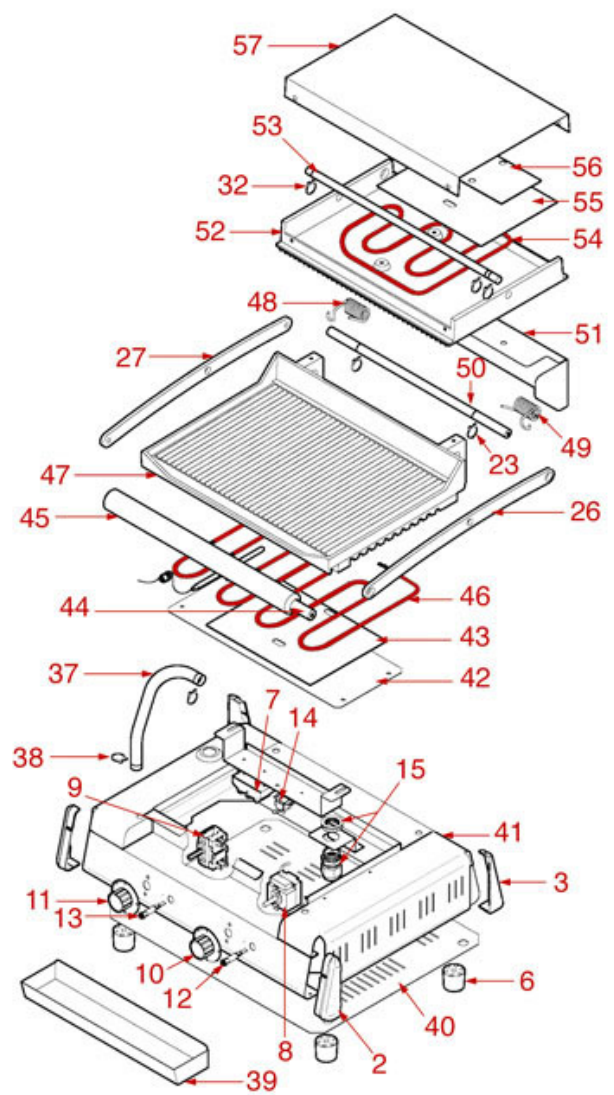

Suitable universal spare parts may not be included

DOUBLE PLATE

DOPPIA

MEDIA

SILANOS

Position	LF code no.	Description
6	3313023	FOOT \varnothing 25x21 mm HOLE \varnothing 4 mm
8	3444174	SINGLE-PHASE THERMOSTAT 50-320°C
9	3057019	SELECTOR SWITCH 0-1 POSITIONS
10	3241165	BLACK KNOB \varnothing 50 mm 50°-300°C
11	3241332	BLACK KNOB \varnothing 40 mm
12	3221136	ORANGE INDICATOR LIGHT 400V
13	3221183	GREEN PILOT LIGHT 400V
14	3444341	CONTACT THERMOSTAT 300°C 16A 250V
18	3355327	HEATING ELEMENT 1000W 230V BOTTOM
24	3250008	RIGHTHAND SPRING \varnothing 19x45 mm
25	3250009	LEFTHAND SPRING \varnothing 19x45 mm
30	3355326	HEATING ELEMENT 750W 230V TOP
48	3250105	LEFTHAND SPRING \varnothing 20x56 mm
49	3250104	RIGHTHAND SPRING \varnothing 20x56 mm
54	3355328	HEATING ELEMENT 1200W 230V TOP

SMALL OVEN FA3

FA3

SILANOS

Position	LF code no.	Description
	3455472	QUARTZ HEATING ELEMENT 500W 110V
2	3355299	QUARTZ TUBE ø 10x390 mm
4	3444341	CONTACT THERMOSTAT 300°C 16A 250V
5	3057151	SELECTOR SWITCH 0-2 POSITIONS
6	3446137	TIMER 15 MINUTES M2
8	3241173	BLACK KNOB ø 44 mm
9	3241174	BLACK KNOB ø 44 mm
10	3317051	GRILL PLIER