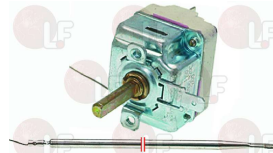

Thermostats

3444008 BLACK KNOB \varnothing 41 mm 0-90°C

D-shaped pin \varnothing 6x4.6 mm
for thermostat TR/2

SILANOS 903982

3444174 SINGLE-PHASE THERMOSTAT 50-320°C

D-shaped pin \varnothing 6x4.6 mm
capillary length 900 mm - 16A 250V
bulb \varnothing 3x220 mm