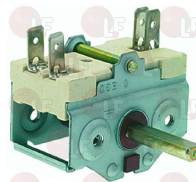

SILANOS 905474

SILANOS 905475

SILANOS 905479

Suitable for:

SILANOS

Suitable for:

Rotary switches

3057019 SELECTOR SWITCH 0-1 POSITIONS
contact capacity 16A 250V - max 150°C
D-shaft \varnothing 6x4.6 mm

SILANOS 901727

3057151 SELECTOR SWITCH 0-2 POSITIONS
contact capacity 16A 250V - max temperature 150°
D spindle \varnothing 6x4.6 mm
for Toaster electric (BERTO'S) 12T - 4T0 - 6T
for Toaster electric (ELETTROBAR) 404 - 406 - 412
for Toaster electric (SILANOS) FA3