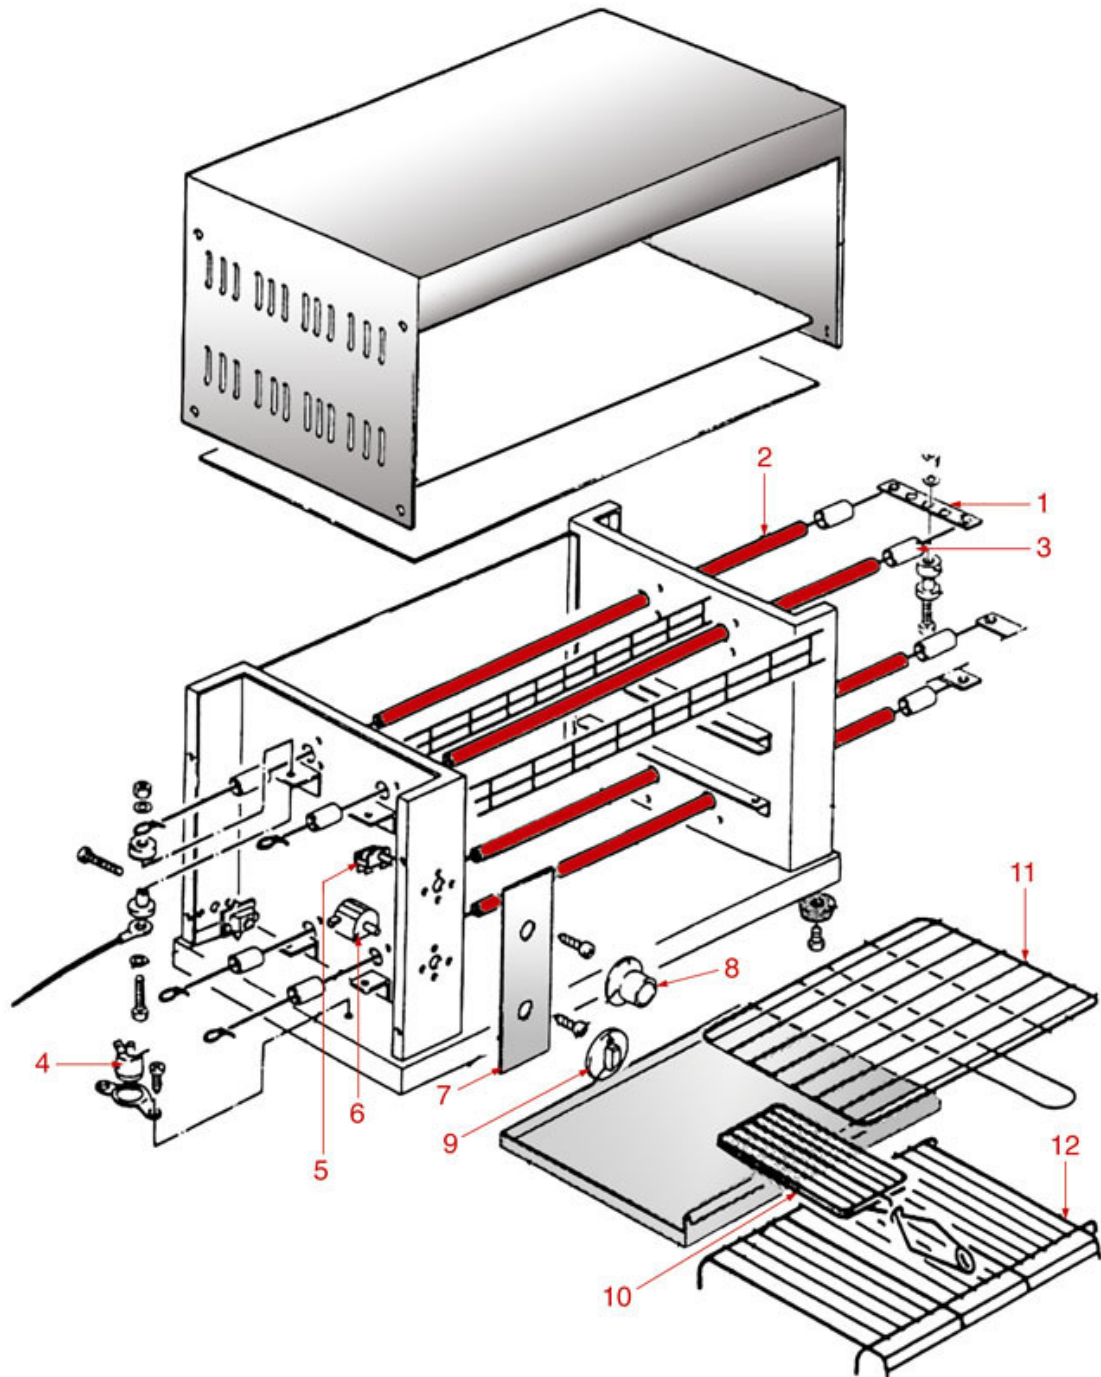

SMALL OVEN FA3

FA3

SILANOS

Position	LF code no.	Description
	3455472	QUARTZ HEATING ELEMENT 500W 110V
2	3355299	QUARTZ TUBE ø 10x390 mm
4	3444341	CONTACT THERMOSTAT 300°C 16A 250V
5	3057151	SELECTOR SWITCH 0-2 POSITIONS
6	3446137	TIMER 15 MINUTES M2
8	3241173	BLACK KNOB ø 44 mm
9	3241174	BLACK KNOB ø 44 mm
10	3317051	GRILL PLIER