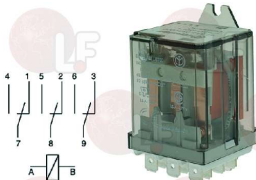

3317051 GRILL PLIER
length 100 mm
height 180 mm
for Toaster

SILANOS 905030

Relays

3351008 RELAY 62.83 16A 230V 50/60Hz
3 switching contacts
for CIMBALI MAGNUM-SPECIAL-6/S-6/SNEW
for FAEMA MD3000
for SILANOS 030A-N50/90/700-E1000