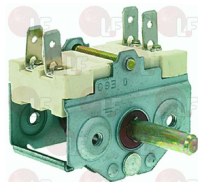

SILANOS 905474

SILANOS 905475

SILANOS 905479

Suitable for:

SILANOS

Suitable for:

Rotary switches

3057019 SELECTOR SWITCH 0-1 POSITIONS
contact capacity 16A 250V - max 150°C
D-shaft \varnothing 6x4.6 mm

SILANOS 901727

3057151 SELECTOR SWITCH 0-2 POSITIONS
contact capacity 16A 250V - max temperature 150°
D spindle \varnothing 6x4.6 mm
for Toaster electric (BERTO'S) 12T - 4T0 - 6T
for Toaster electric (ELETTROBAR) 404 - 406 - 412
for Toaster electric (SILANOS) FA3