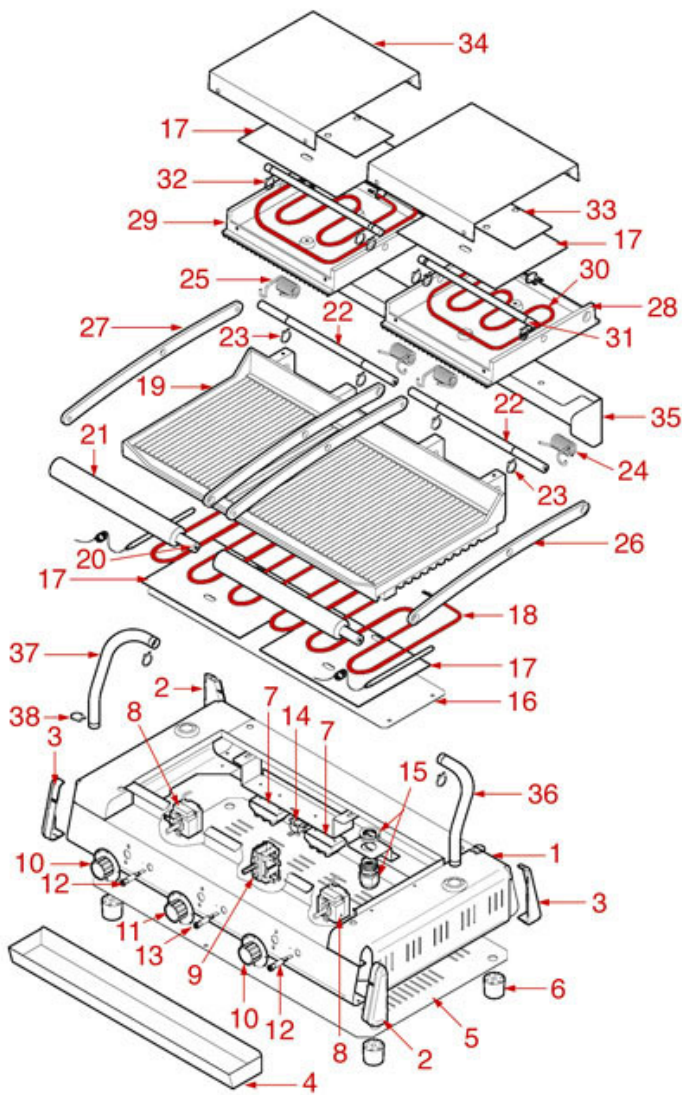

Suitable universal spare parts may not be included

DOUBLE PLATE

DOPPIA

MEDIA

SILANOS

Position	LF code no.	Description
6	3313023	FOOT \varnothing 25x21 mm HOLE \varnothing 4 mm
8	3444174	SINGLE-PHASE THERMOSTAT 50-320°C
9	3057019	SELECTOR SWITCH 0-1 POSITIONS
10	3241165	BLACK KNOB \varnothing 50 mm 50°-300°C
11	3241332	BLACK KNOB \varnothing 40 mm
12	3221136	ORANGE INDICATOR LIGHT 400V
13	3221183	GREEN PILOT LIGHT 400V
14	3444341	CONTACT THERMOSTAT 300°C 16A 250V
18	3355327	HEATING ELEMENT 1000W 230V BOTTOM
24	3250008	RIGHTHAND SPRING \varnothing 19x45 mm
25	3250009	LEFTHAND SPRING \varnothing 19x45 mm
30	3355326	HEATING ELEMENT 750W 230V TOP
48	3250105	LEFTHAND SPRING \varnothing 20x56 mm
49	3250104	RIGHTHAND SPRING \varnothing 20x56 mm
54	3355328	HEATING ELEMENT 1200W 230V TOP

SMALL OVEN FA3

FA3

SILANOS

Position	LF code no.	Description
	3455472	QUARTZ HEATING ELEMENT 500W 110V
2	3355299	QUARTZ TUBE ø 10x390 mm
4	3444341	CONTACT THERMOSTAT 300°C 16A 250V
5	3057151	SELECTOR SWITCH 0-2 POSITIONS
6	3446137	TIMER 15 MINUTES M2
8	3241173	BLACK KNOB ø 44 mm
9	3241174	BLACK KNOB ø 44 mm
10	3317051	GRILL PLIER