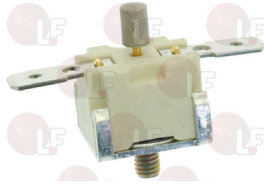

Suitable for:

SILANOS

Suitable for:

Capacitors

3068016 CAPACITOR μ F 10 450V 50/60Hz
operating temperature $-25+85^{\circ}\text{C}$
in compliance with EEC 93/68 and 92/31 regulations

SILANOS 901730

Clamps

3449402 DOUBLE-WIRE CLAMP 7.8-8.3 - 100 PCS
for hoses \varnothing 7.8÷8.3 mm

SILANOS 902425

3449462 HOSE CLAMP 12-20
for hoses \varnothing 12÷20 mm
made of stainless steel AISI 304
height 9 mm and screw E7

SILANOS 902440

3449452 HOSE CLAMP 16-25
for hoses \varnothing 16÷25 mm
made of stainless steel AISI 304
height 9 mm and screw E7

SILANOS 902450

3449453 HOSE CLAMP 25-40
for pipes \varnothing 25÷40 mm
made of stainless steel AISI 304
height 9 mm and screw E7

SILANOS 902460

3449454 HOSE CLAMP 32-50
for pipes \varnothing 32÷50 mm
made of stainless steel AISI 304
height 9 mm and screw E7

SILANOS 902441

3449456 HOSE CLAMP 50-70
for hoses \varnothing 50÷70 mm
made of stainless steel AISI 304
height 9 mm and screw E7

SILANOS 902490

Contact thermostats

3444341 CONTACT THERMOSTAT 300°C 16A 250V
with manual reset
for ELECTRIC PLATE all models