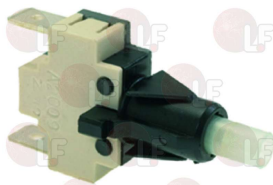

SILANOS 904100

3250008 RIGHTHAND SPRING \varnothing 19x45 mm
for ELECTRIC PLATE SINGLE AND DOUBLE

SILANOS 904080

Switches

1319082 SINGLE-POLE PUSH BUTTON 16A 250V

SILANOS 905343

Terminal blocks

3247016 3-POLE TERMINAL BLOCK FV273 40A 450V