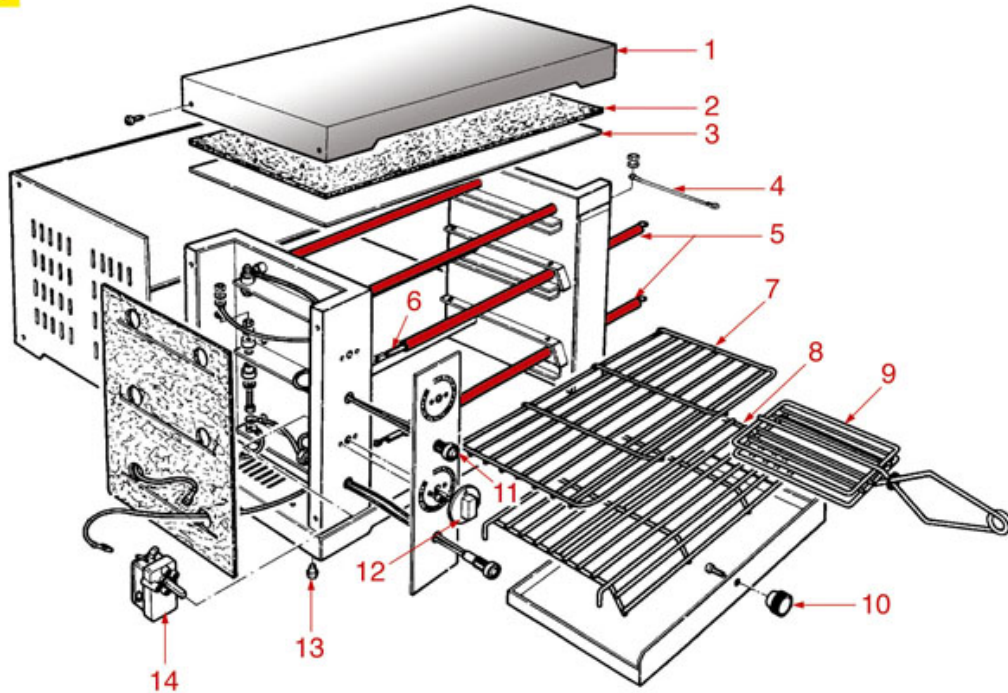

TOASTERS 12Q-6Q-4Q-ROLLER

4Q - 6Q - 12Q