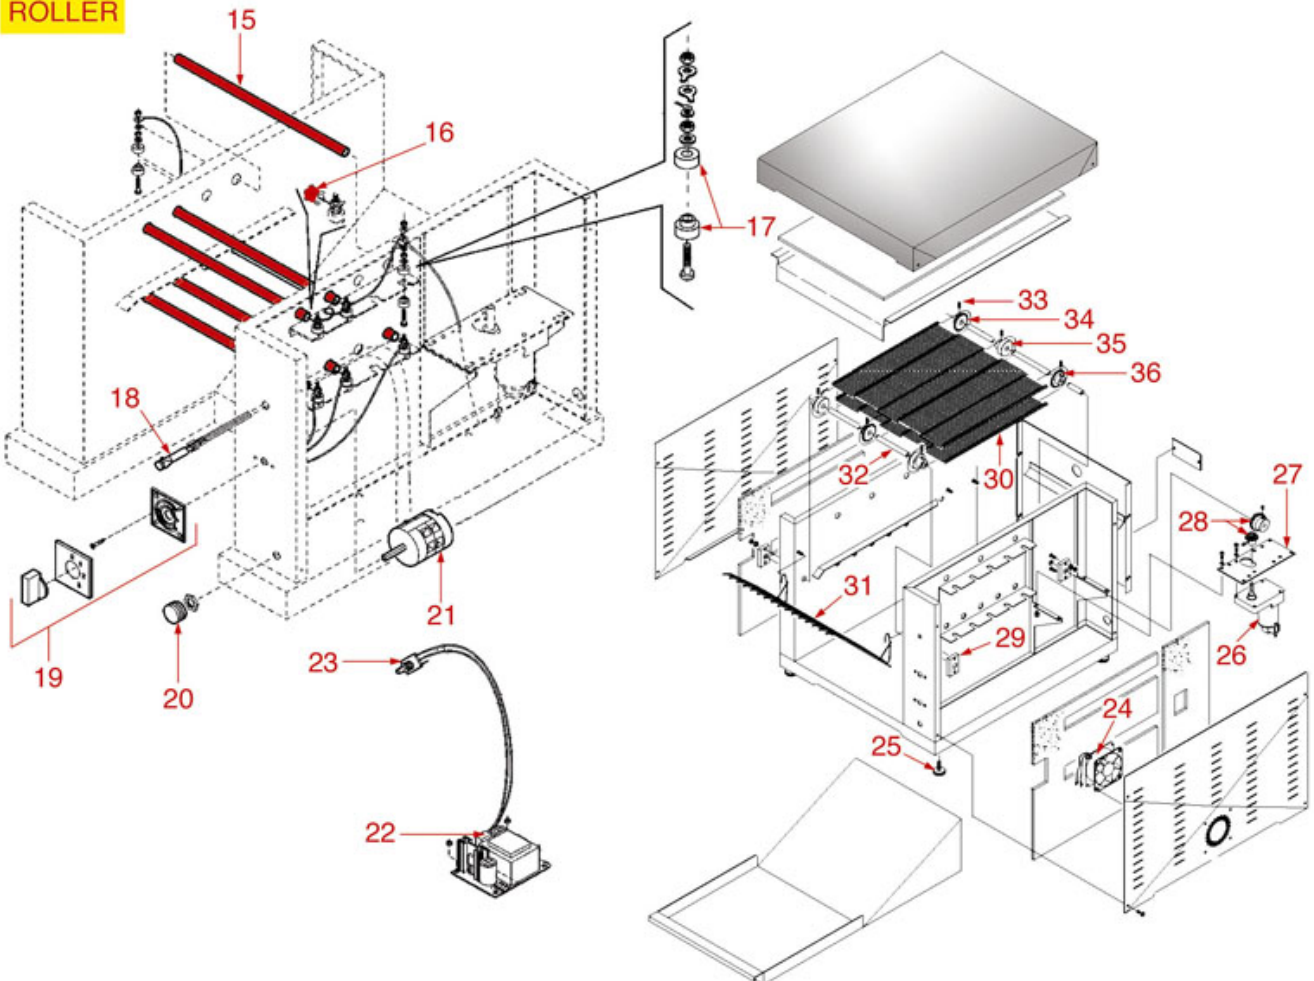

TOASTERS 12Q-6Q-4Q-ROLLER

4Q - 6Q - 12Q

ROLLER

SR02