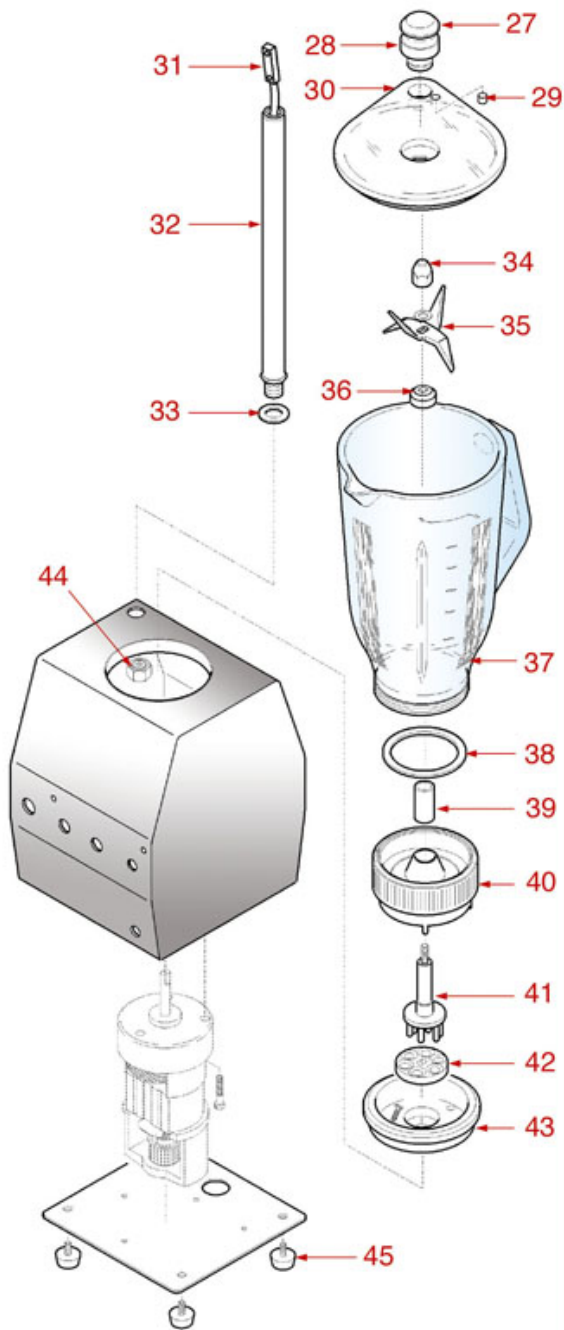

FRAPPÉ BLENDER SIRIO-BLENDER FR

FR

SIRIO

SIRMAN

Position	LF code no.	Description
1	1319158	BLACK SINGLE-POLE SWITCH 10A 250V
6	1186494	BOTTOM GASKET
7	1381014	JUG SUPPORTING FORK
9	1240012	MICROSWITCH 16A 250V
10	1381015	JUG HOLDER
11	1080010	PLASTIC JUG
11	1080050	STAINLESS STEEL JUG
22	1381016	STEEL WHISK
24	1381018	ALUMINIUM PUSH-BUTTON
28	1186414	O-RING 0119 EPDM
29	1240011	MICROSWITCH MAGNET $\varnothing$ 8x4 mm
31	1240013	MAGNETIC MICROSWITCH E5222R
35	1718003	4 BLADES KNIFE
38	1186495	JUG GASKET $\varnothing$ 75x60x3 mm
42	1381020	NYLON DISK