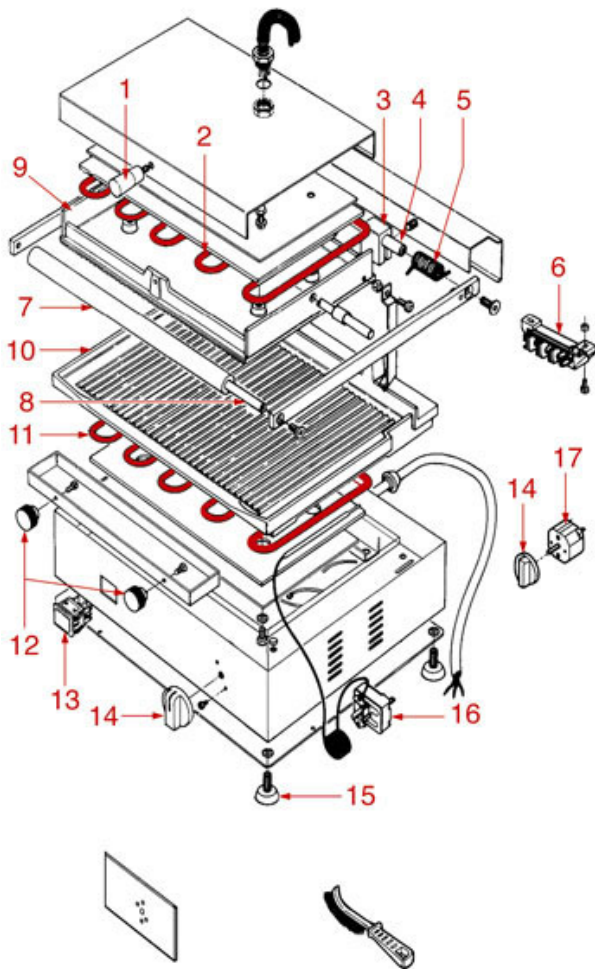

Suitable universal spare parts may not be included

PLATE CORT-ELIO-PD-TOP

CORT - ELIO

PD - TOP

SIRMAN

Position	LF code no.	Description
2	3755021	HEATING ELEMENT 875W 240V TOP
2	3755023	HEATING ELEMENT 700W 240V TOP
5	3250001	LEFTHAND SPRING ø 20x42 mm
5	3250002	RIGHTHAND SPRING ø 20x42 mm
5	3250028	RIGHTHAND SPRING ø 20x40 mm
5	3250029	LEFTHAND SPRING ø 20x40 mm
11	3755022	HEATING ELEMENT 1150W 240V BOTTOM
11	3755024	HEATING ELEMENT 850W 240V BOTTOM
13	3221960	WHITE INDICATOR LAMP 230V
14	3241331	BLACK KNOB ø 45 mm
16	3444514	SINGLE-PHASE THERMOSTAT 50-300°C
17	3446100	MECHANICAL TIMER 15 MINUTES
19	3755023	HEATING ELEMENT 700W 240V TOP
27	3250029	LEFTHAND SPRING ø 20x40 mm
28	3250028	RIGHTHAND SPRING ø 20x40 mm
32	3444514	SINGLE-PHASE THERMOSTAT 50-300°C
33	3755024	HEATING ELEMENT 850W 240V BOTTOM

TOASTERS 12Q-6Q-4Q-ROLLER

4Q - 6Q - 12Q

ROLLER

SR02

SIRMAN

Position	LF code no.	Description
5	3355299	QUARTZ TUBE \varnothing 10x390 mm
5	3755327	QUARTZ PIPE \varnothing 12x270 mm
6	3755324	WIRE HEATING ELEMENT 600W 115V
6	3755326	WIRE HEATING ELEMENT 400W 115V
9	3317051	GRILL PLIER
11	3221275	WHITE PILOT LIGHT 250V
12	3241331	BLACK KNOB \varnothing 45 mm
14	3446137	TIMER 15 MINUTES M2
15	3755325	QUARTZ PIPE \varnothing 12x255 mm
16	3755328	WIRE HEATING ELEMENT 380W 230V
16	3755500	WIRE HEATING ELEMENT 400W 115V
18	3221276	ORANGE INDICATOR LAMP 240V
21	3057158	SELECTOR SWITCH 0-4 POSITIONS
26	3240340	CROUZET MOTOR 24V 3000RPM