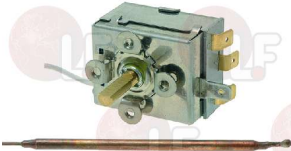

SIRMAN IB4100910

Switches

1319158 BLACK SINGLE-POLE SWITCH 10A 250V
silk-screen printing 0 - I
temperature max 120°C
mounting hole 13x20 mm

SIRMAN IB5800100

Thermostats

3444514 SINGLE-PHASE THERMOSTAT 50-300°C
D-shaped pin \varnothing 6x4.6 mm
capillary length 660 mm - 16A 240V
bulb \varnothing 4x100 mm