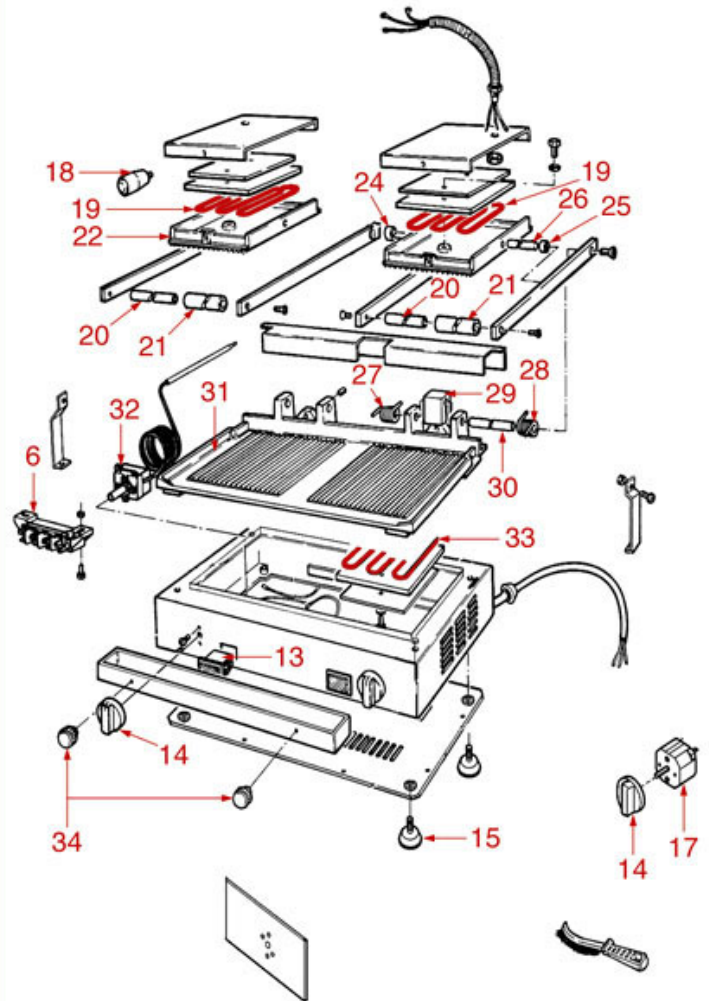

Suitable universal spare parts may not be included

PLATE CORT-ELIO-PD-TOP

CORT - ELIO

PD - TOP

SIRMAN

Position	LF code no.	Description
2	3755021	HEATING ELEMENT 875W 240V TOP
2	3755023	HEATING ELEMENT 700W 240V TOP
5	3250001	LEFTHAND SPRING ø 20x42 mm
5	3250002	RIGHTHAND SPRING ø 20x42 mm
5	3250028	RIGHTHAND SPRING ø 20x40 mm
5	3250029	LEFTHAND SPRING ø 20x40 mm
11	3755022	HEATING ELEMENT 1150W 240V BOTTOM
11	3755024	HEATING ELEMENT 850W 240V BOTTOM
13	3221960	WHITE INDICATOR LAMP 230V
14	3241331	BLACK KNOB ø 45 mm
16	3444514	SINGLE-PHASE THERMOSTAT 50-300°C
17	3446100	MECHANICAL TIMER 15 MINUTES
19	3755023	HEATING ELEMENT 700W 240V TOP
27	3250029	LEFTHAND SPRING ø 20x40 mm
28	3250028	RIGHTHAND SPRING ø 20x40 mm
32	3444514	SINGLE-PHASE THERMOSTAT 50-300°C
33	3755024	HEATING ELEMENT 850W 240V BOTTOM

TOASTERS 12Q-6Q-4Q-ROLLER

4Q - 6Q - 12Q

ROLLER

SR02

SIRMAN

Position	LF code no.	Description
5	3355299	QUARTZ TUBE \varnothing 10x390 mm
5	3755327	QUARTZ PIPE \varnothing 12x270 mm
6	3755324	WIRE HEATING ELEMENT 600W 115V
6	3755326	WIRE HEATING ELEMENT 400W 115V
9	3317051	GRILL PLIER
11	3221275	WHITE PILOT LIGHT 250V
12	3241331	BLACK KNOB \varnothing 45 mm
14	3446137	TIMER 15 MINUTES M2
15	3755325	QUARTZ PIPE \varnothing 12x255 mm
16	3755328	WIRE HEATING ELEMENT 380W 230V
16	3755500	WIRE HEATING ELEMENT 400W 115V
18	3221276	ORANGE INDICATOR LAMP 240V
21	3057158	SELECTOR SWITCH 0-4 POSITIONS
26	3240340	CROUZET MOTOR 24V 3000RPM