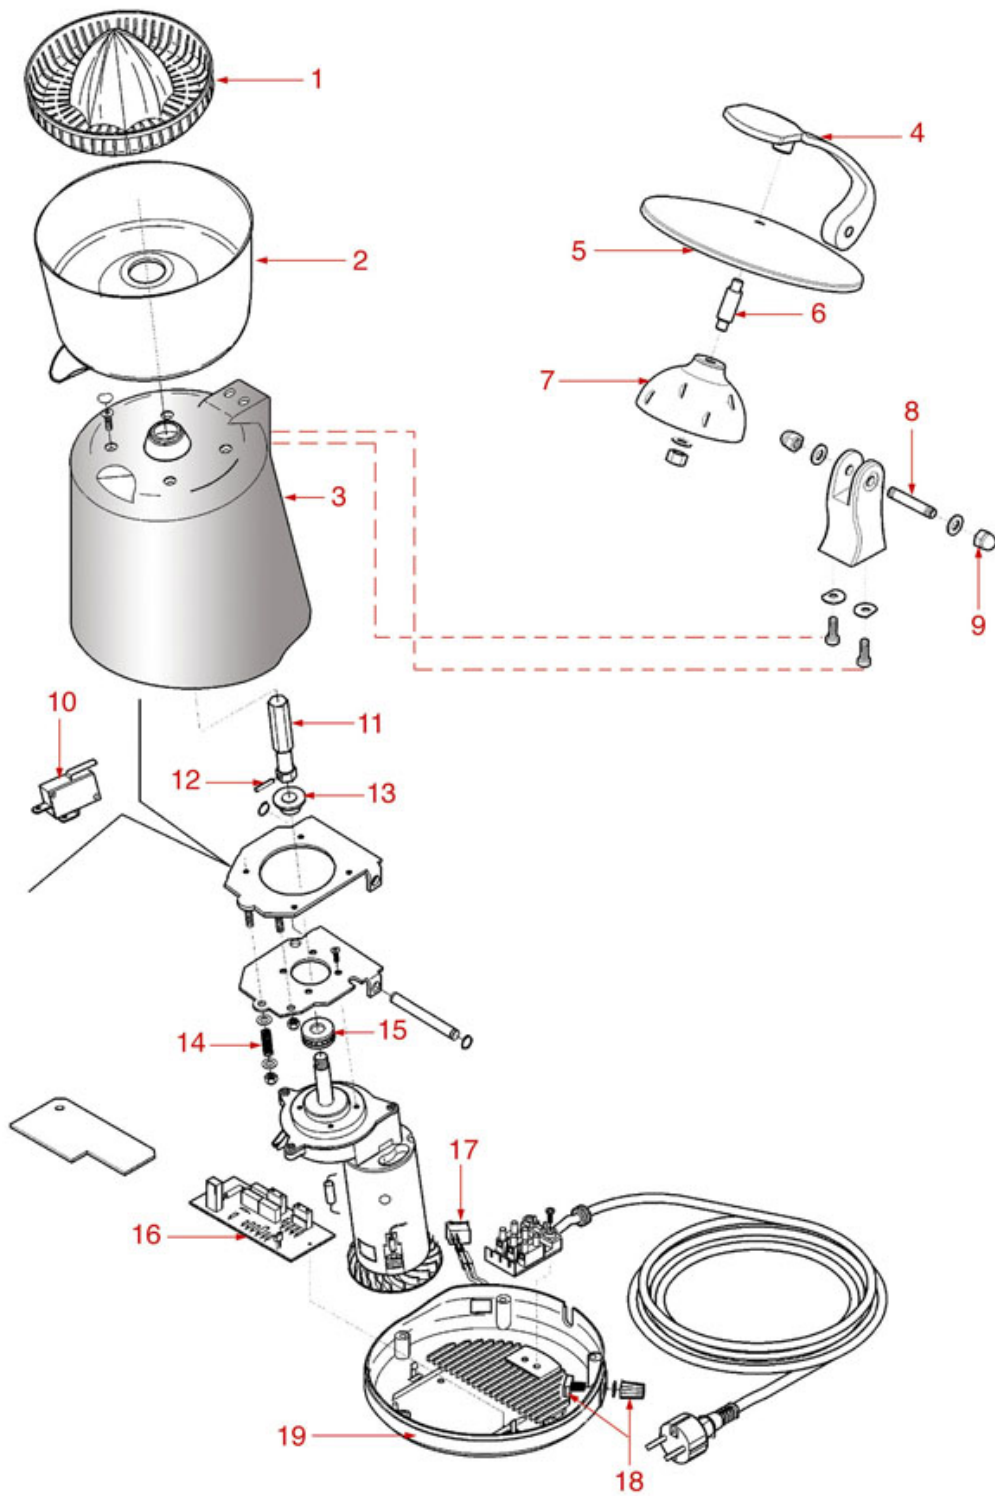

CITRUS SQUEEZER APOLLO

APOLLO

SIRMAN

Position	LF code no.	Description
1	3381001	PLASTIC CONE
10	1240014	MICROSWITCH 16A 250V
13	1186496	SHAFT GASKET
17	1319158	BLACK SINGLE-POLE SWITCH 10A 250V