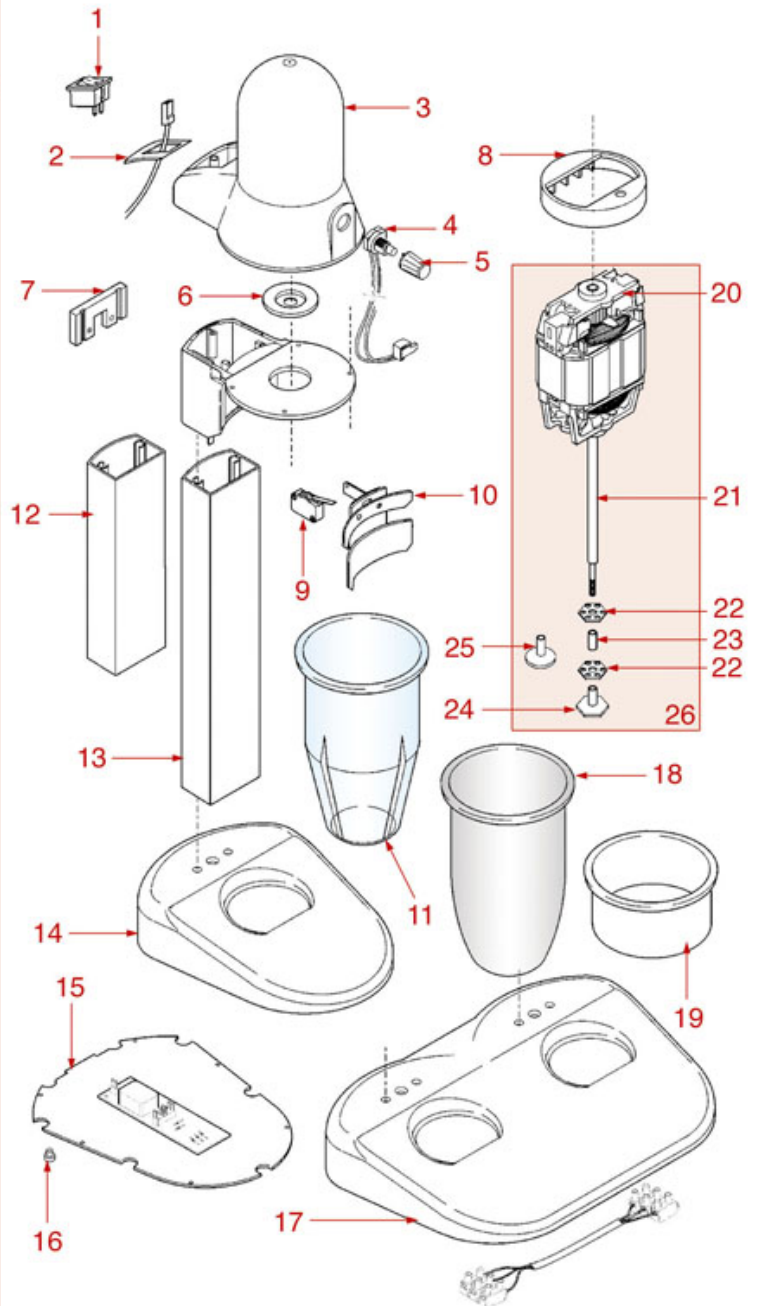

FRAPPÉ BLENDER SIRIO-BLENDER FR

FR

SIRIO

SIRMAN

Position	LF code no.	Description
1	1319158	BLACK SINGLE-POLE SWITCH 10A 250V
6	1186494	BOTTOM GASKET
7	1381014	JUG SUPPORTING FORK
9	1240012	MICROSWITCH 16A 250V
10	1381015	JUG HOLDER
11	1080010	PLASTIC JUG
11	1080050	STAINLESS STEEL JUG
22	1381016	STEEL WHISK
24	1381018	ALUMINIUM PUSH-BUTTON
28	1186414	O-RING 0119 EPDM
29	1240011	MICROSWITCH MAGNET $\varnothing$ 8x4 mm
31	1240013	MAGNETIC MICROSWITCH E5222R
35	1718003	4 BLADES KNIFE
38	1186495	JUG GASKET $\varnothing$ 75x60x3 mm
42	1381020	NYLON DISK