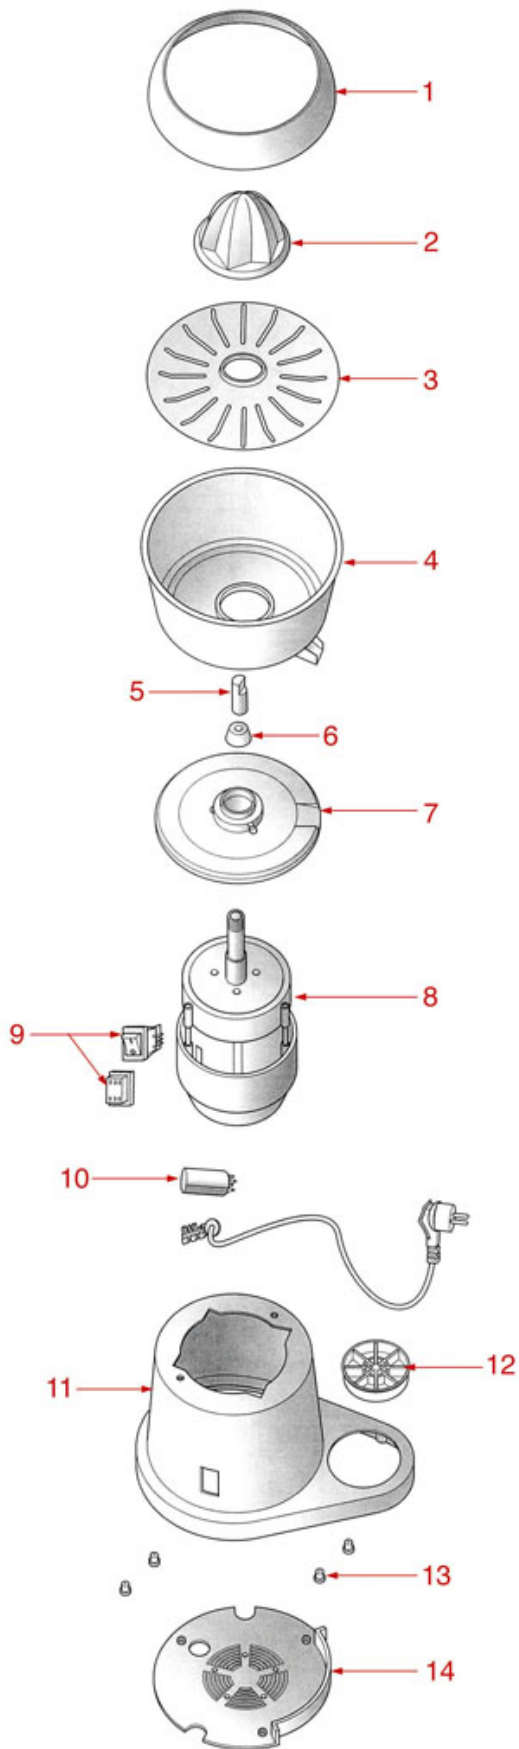

Spare parts for:

Bar equipment

Suitable for:

SPAZIALE

This catalogue is automatically generated.
Therefore, the sequence of the items might
not be always shown at best.
Updates will be issued in case of additions
and/or amendments.

*Suitable **universal spare parts** may not be included*

CITRUS SQUEEZER SP-SP2

SP

SP2

SPAB01

SPAZIALE

Position	LF code no.	Description
1	1381074	PROTECTION DOME
2	1381075	PLASTIC CONE
3	1381076	PLASTIC FILTER
5	1381077	CONVEYOR PIN
9	1319350	WHITE BIPOLAR SWITCH 16A 250V
12	1381079	PLASTIC PLATE
16	1250079	SPRING FOR LEVER
18	1381072	PRESSURE LEVER
20	1381073	STAINLESS STEEL BELL
21	1381071	STAINLESS STEEL CONE
31	3240123	MICROSWITCH 16A 250V