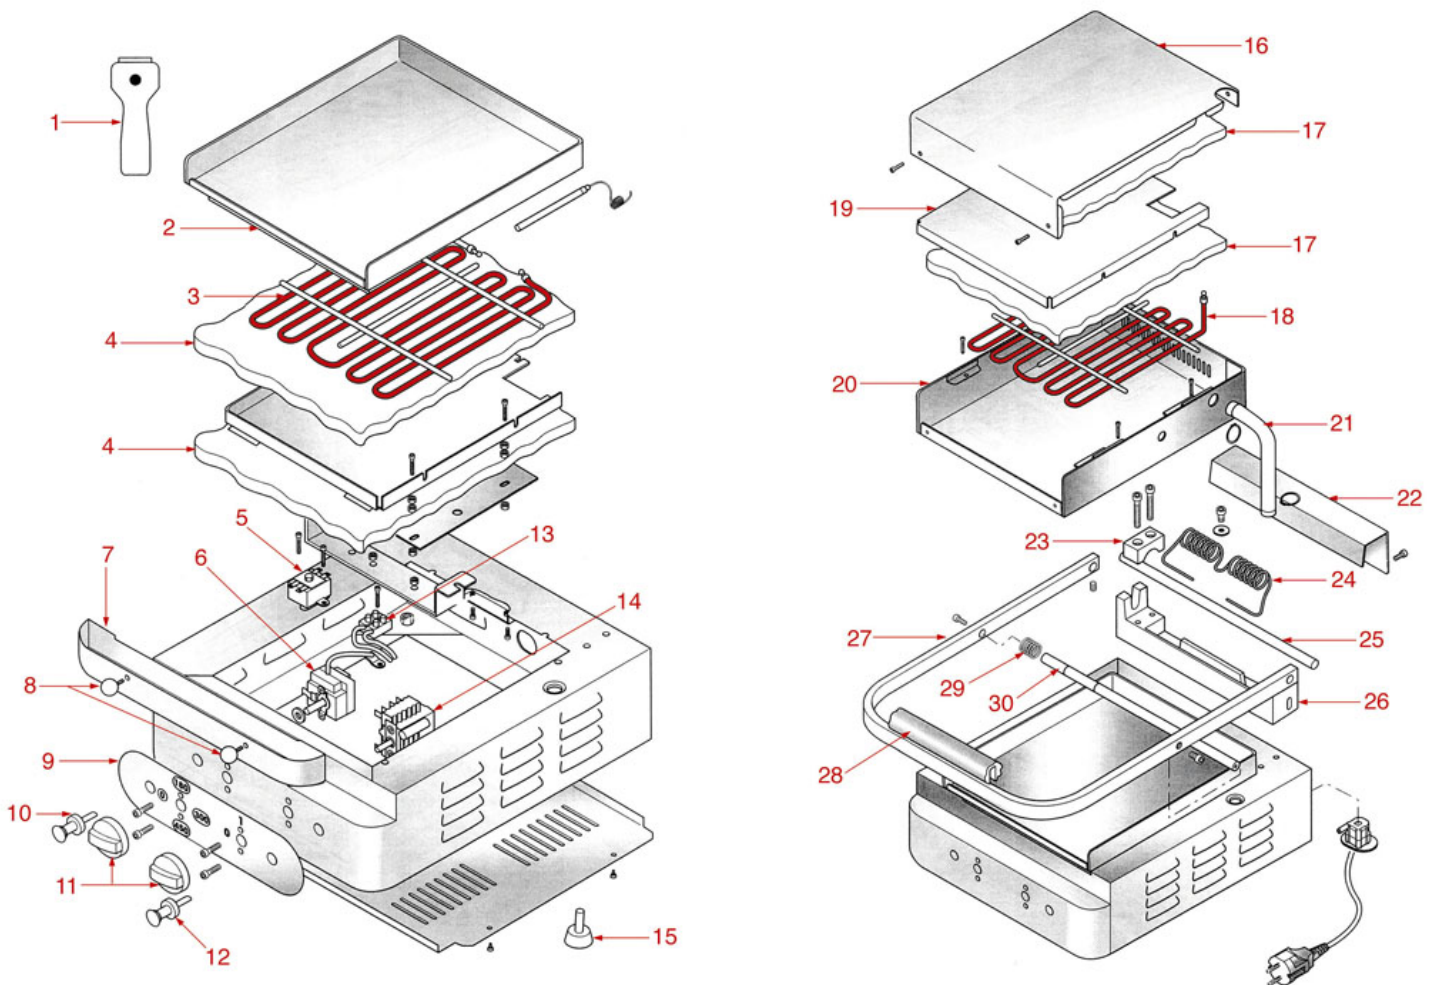

PYROCERAMIC SANDWICH GRILL

SPAB03

SPAZIALE

Position	LF code no.	Description
3	3755480	RADIANT HEATING ELEMENT 850W 230V
5	3443045	CONTACT THERMOSTAT 180°C 16A 250V
6	3444586	SINGLE-PHASE THERMOSTAT 75-450°C
10	3221294	ORANGE INDICATOR LIGHT 250V
11	3241357	BLACK KNOB ø 40 mm
12	3221293	GREEN INDICATOR LIGHT 250V
14	3057216	SELECTOR SWITCH 0-1 POSITIONS
18	3755480	RADIANT HEATING ELEMENT 850W 230V
24	3250124	SPRING FOR PLATE ø 22x100 mm
29	3250123	SPRING ø 17x13 mm FOR LID