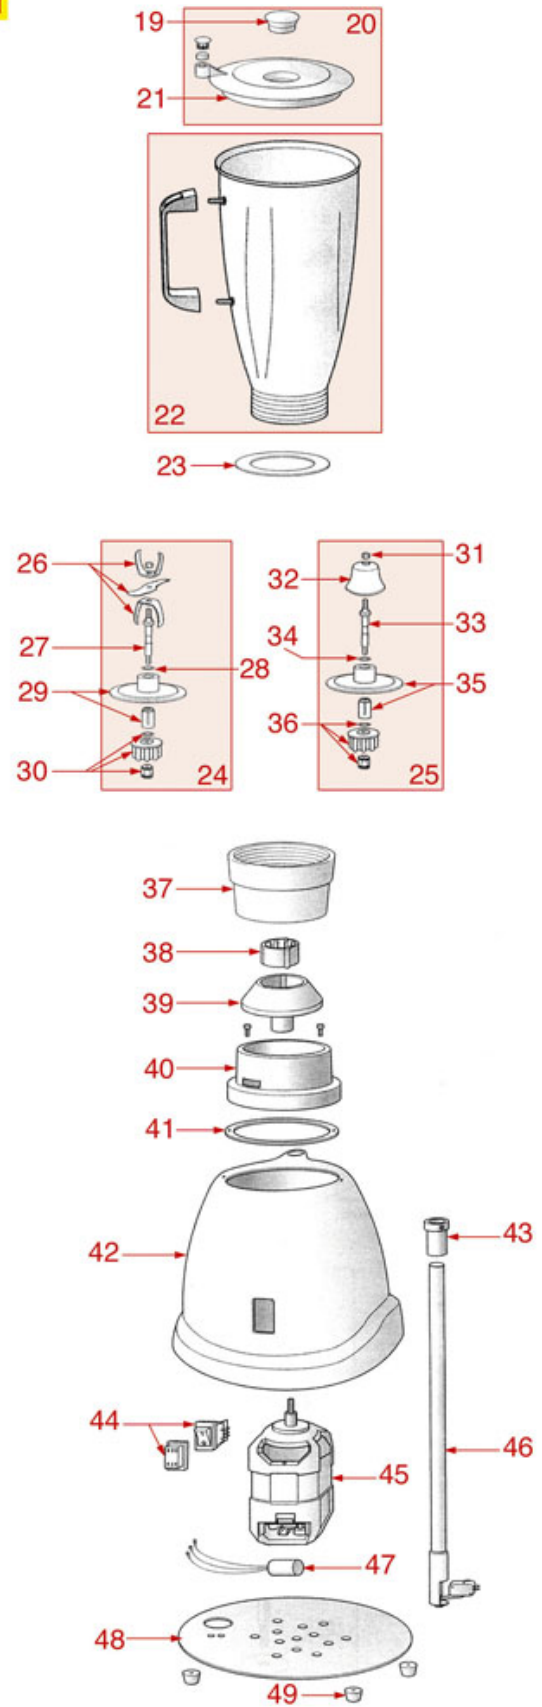

*Suitable **universal spare parts** may not be included*

CITRUS SQUEEZER SP-SP2

SP

SP2

SPAB01

SPAZIALE

Position	LF code no.	Description
1	1381074	PROTECTION DOME
2	1381075	PLASTIC CONE
3	1381076	PLASTIC FILTER
5	1381077	CONVEYOR PIN
9	1319350	WHITE BIPOLAR SWITCH 16A 250V
12	1381079	PLASTIC PLATE
16	1250079	SPRING FOR LEVER
18	1381072	PRESSURE LEVER
20	1381073	STAINLESS STEEL BELL
21	1381071	STAINLESS STEEL CONE
31	3240123	MICROSWITCH 16A 250V

BLENDERS FR-T1

FR

T1

SPAB02

SPAZIALE

Position	LF code no.	Description
1	1319170	BLACK BIPOLAR SWITCH 12A 250V
4	3240820	MICROSWITCH 16A 250V
7	1381080	JUG HOLDER
9	1080020	STAINLESS STEEL JUG
9	1080023	PLASTIC JUG
16	1381081	STAINLESS STEEL FLAT MIXER
17	1381082	PLASTIC MIXER
19	1381085	INSPECTION CAP FOR LID
20	1381086	COMPLETE LID
23	1186488	JUG GASKET \varnothing 72x55x3 mm
24	1718007	KNIFE SET
25	1718008	MIXER ASSEMBLY
30	1381089	METAL MALE GEAR I 8 TEETH
37	1381088	JUG HOLDER FOR BLENDER
38	1381083	RUBBER FEMALE GEAR 8 TEETH
39	1381084	GEAR HOLDER
41	1186555	GASKET \varnothing 106x63x2 mm
44	1319157	ON-OFF-ON STABLE SELECTOR SWITCH
47	1068002	TRAP CAPACITOR

CAST IRON SANDWICH GRILL

SPAB04

SPAZIALE

Position	LF code no.	Description
2	3755430	HEATING ELEMENT 1200W 230V
2	3755458	HEATING ELEMENT 1000W 230V
2	3755478	HEATING ELEMENT 1500W 230V
6	3443045	CONTACT THERMOSTAT 180°C 16A 250V
8	3057216	SELECTOR SWITCH 0-1 POSITIONS
9	3444543	SINGLE-PHASE THERMOSTAT 50-300°C
12	3221294	ORANGE INDICATOR LIGHT 250V
13	3241357	BLACK KNOB ø 40 mm
14	3221293	GREEN INDICATOR LIGHT 250V
18	3755428	HEATING ELEMENT 800W 230V
18	3755429	HEATING ELEMENT 600W 230V
18	3755430	HEATING ELEMENT 1200W 230V
18	3755458	HEATING ELEMENT 1000W 230V
24	3250124	SPRING FOR PLATE ø 22x100 mm