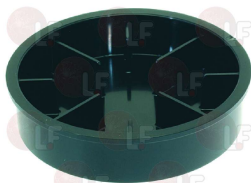

CAST IRON SANDWICH GRILL

SPAB04

SPAZIALE

Position	LF code no.	Description
2	3755430	HEATING ELEMENT 1200W 230V
2	3755458	HEATING ELEMENT 1000W 230V
2	3755478	HEATING ELEMENT 1500W 230V
6	3443045	CONTACT THERMOSTAT 180°C 16A 250V
8	3057216	SELECTOR SWITCH 0-1 POSITIONS
9	3444543	SINGLE-PHASE THERMOSTAT 50-300°C
12	3221294	ORANGE INDICATOR LIGHT 250V
13	3241357	BLACK KNOB ø 40 mm
14	3221293	GREEN INDICATOR LIGHT 250V
18	3755428	HEATING ELEMENT 800W 230V
18	3755429	HEATING ELEMENT 600W 230V
18	3755430	HEATING ELEMENT 1200W 230V
18	3755458	HEATING ELEMENT 1000W 230V
24	3250124	SPRING FOR PLATE ø 22x100 mm

SPAZIALE 4842

1381088 JUG HOLDER FOR BLENDER

SPAZIALE 3861

1381082 PLASTIC MIXER

SPAZIALE 6099

1381079 PLASTIC PLATE

SPAZIALE

1381074 PROTECTION DOME

1160615 ADAPTER FILTER F/COFFEE PODS EP SPAZIALE

for bottomless filter holders specifically used for the machine type food-safe certified

SPAZIALE

5050620 BOTTOMLESS FILTER HOLDER SPAZIALE

tapered fins 6 mm