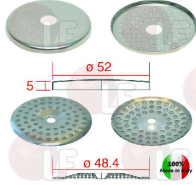

Shower screens for brew group

1. **1460211 PRECISION SHOWER SCREEN $\varnothing$ 48,4 mm**
   central hole 5 mm - 63 holes $\varnothing$ 3 mm
   Aisi 304 stainless steel - alimentary certificatio
   integrated membrane 200 μ M