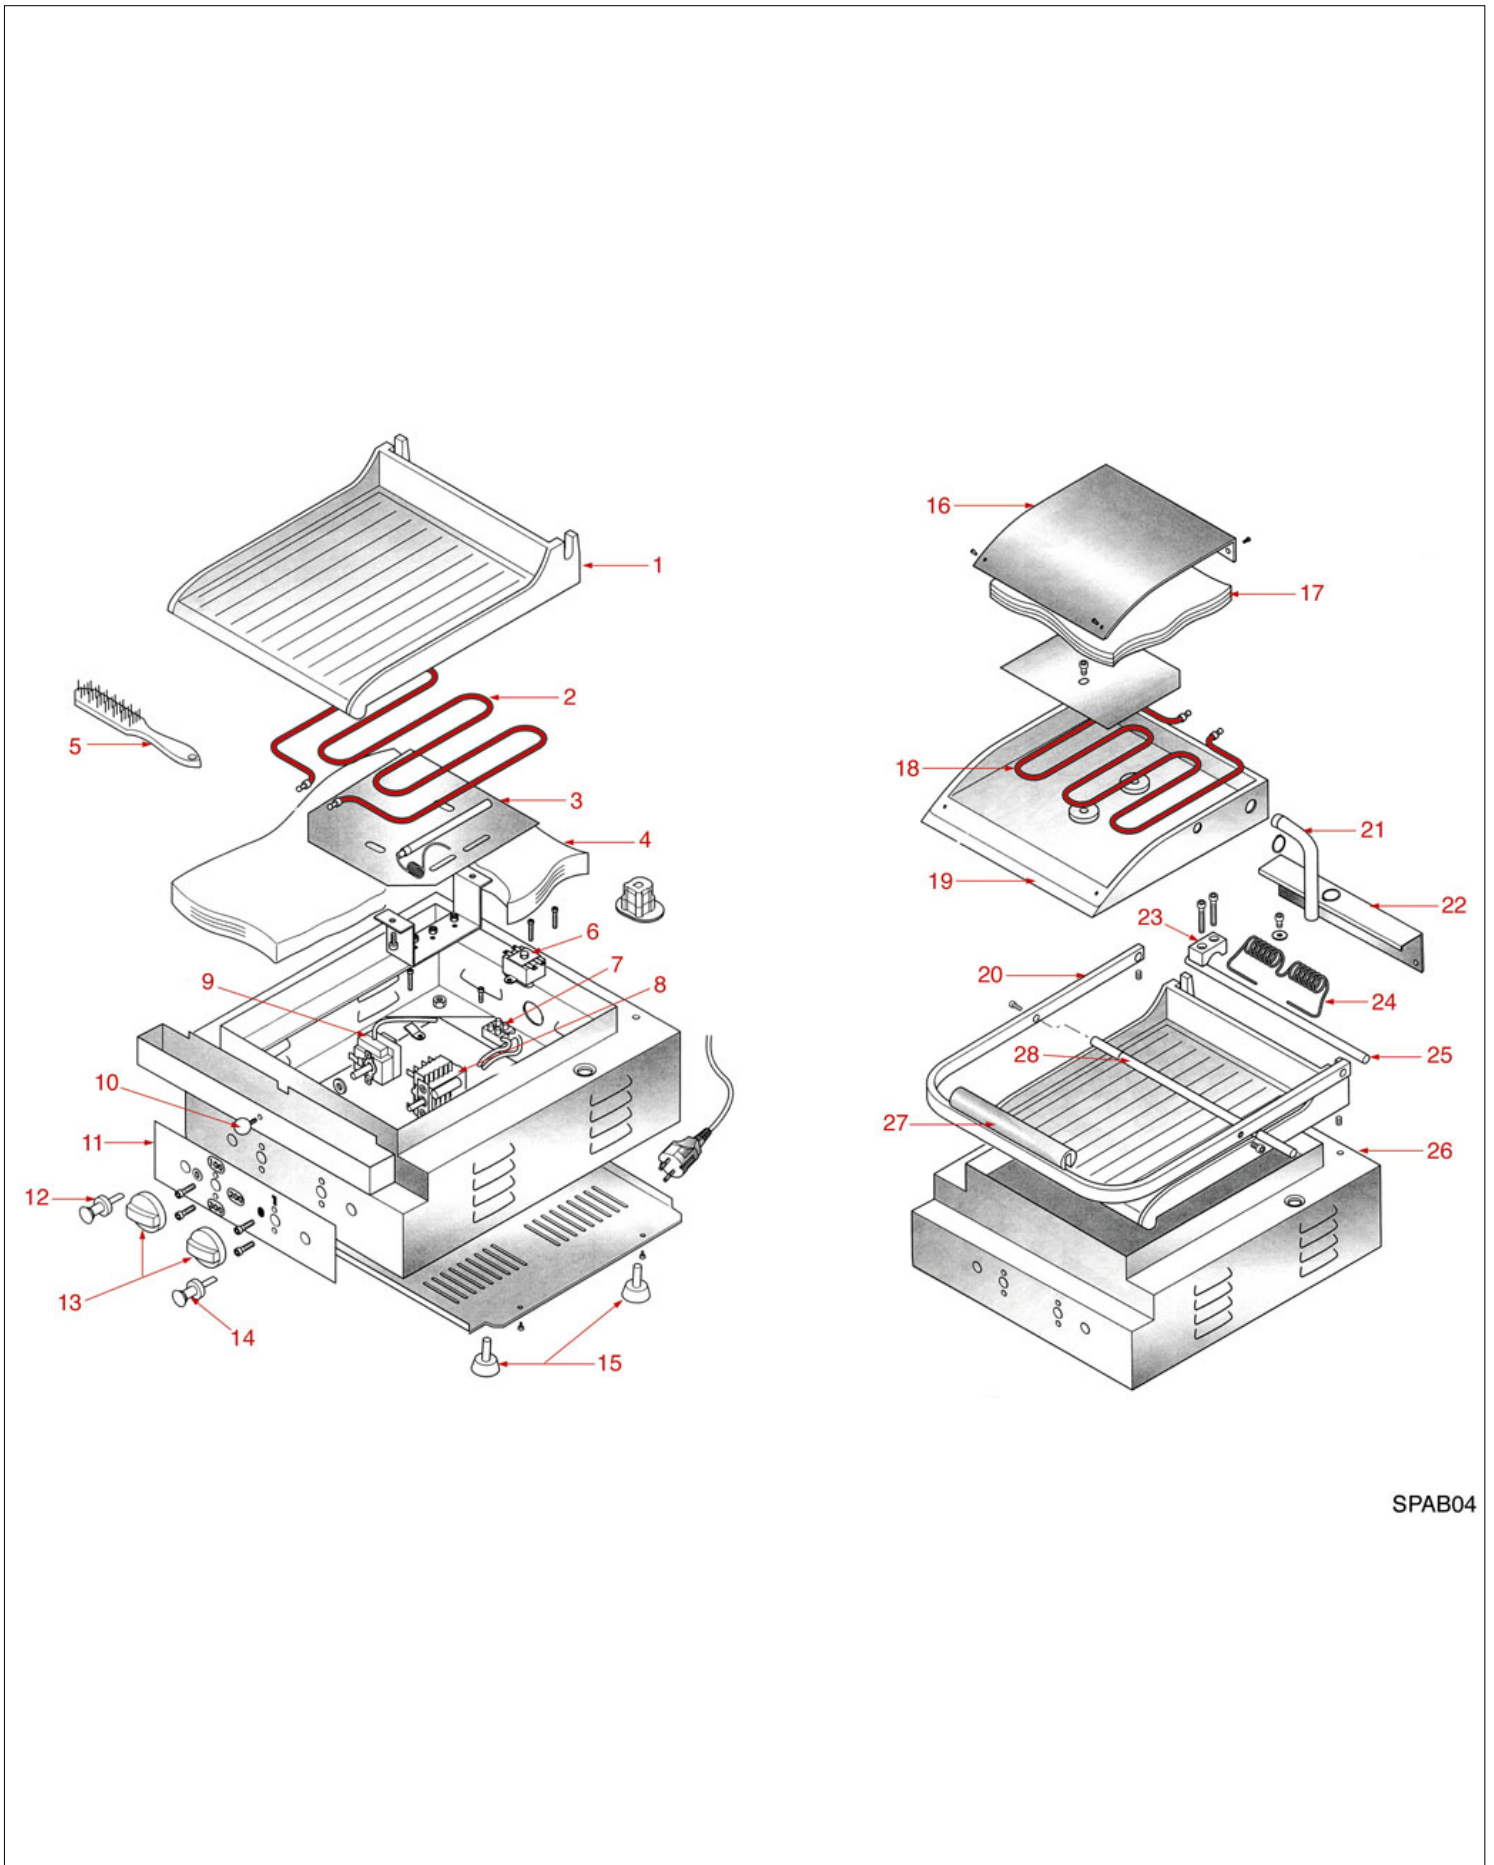

CAST IRON SANDWICH GRILL

SPAB04

SPAZIALE

Position	LF code no.	Description
2	3755430	HEATING ELEMENT 1200W 230V
2	3755458	HEATING ELEMENT 1000W 230V
2	3755478	HEATING ELEMENT 1500W 230V
6	3443045	CONTACT THERMOSTAT 180°C 16A 250V
8	3057216	SELECTOR SWITCH 0-1 POSITIONS
9	3444543	SINGLE-PHASE THERMOSTAT 50-300°C
12	3221294	ORANGE INDICATOR LIGHT 250V
13	3241357	BLACK KNOB ø 40 mm
14	3221293	GREEN INDICATOR LIGHT 250V
18	3755428	HEATING ELEMENT 800W 230V
18	3755429	HEATING ELEMENT 600W 230V
18	3755430	HEATING ELEMENT 1200W 230V
18	3755458	HEATING ELEMENT 1000W 230V
24	3250124	SPRING FOR PLATE ø 22x100 mm