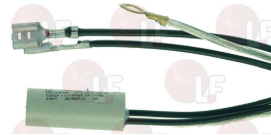

SPAZIALE 748

SPAZIALE 8649

1068002 TRAP CAPACITOR