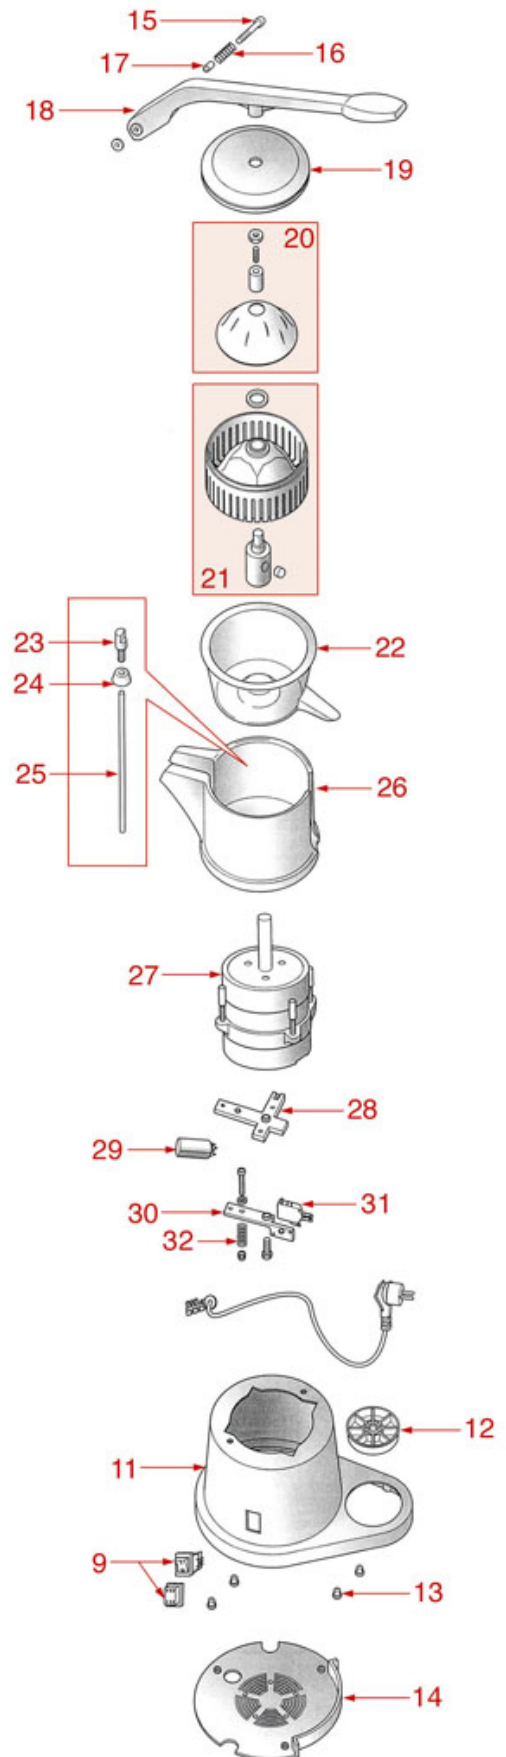

*Suitable **universal spare parts** may not be included*

CITRUS SQUEEZER SP-SP2

SP

SP2

SPAB01

SPAZIALE

Position	LF code no.	Description
1	1381074	PROTECTION DOME
2	1381075	PLASTIC CONE
3	1381076	PLASTIC FILTER
5	1381077	CONVEYOR PIN
9	1319350	WHITE BIPOLAR SWITCH 16A 250V
12	1381079	PLASTIC PLATE
16	1250079	SPRING FOR LEVER
18	1381072	PRESSURE LEVER
20	1381073	STAINLESS STEEL BELL
21	1381071	STAINLESS STEEL CONE
31	3240123	MICROSWITCH 16A 250V

BLENDERS FR-T1

FR

T1

SPAB02

SPAZIALE

Position	LF code no.	Description
1	1319170	BLACK BIPOLAR SWITCH 12A 250V
4	3240820	MICROSWITCH 16A 250V
7	1381080	JUG HOLDER
9	1080020	STAINLESS STEEL JUG
9	1080023	PLASTIC JUG
16	1381081	STAINLESS STEEL FLAT MIXER
17	1381082	PLASTIC MIXER
19	1381085	INSPECTION CAP FOR LID
20	1381086	COMPLETE LID
23	1186488	JUG GASKET \varnothing 72x55x3 mm
24	1718007	KNIFE SET
25	1718008	MIXER ASSEMBLY
30	1381089	METAL MALE GEAR I 8 TEETH
37	1381088	JUG HOLDER FOR BLENDER
38	1381083	RUBBER FEMALE GEAR 8 TEETH
39	1381084	GEAR HOLDER
41	1186555	GASKET \varnothing 106x63x2 mm
44	1319157	ON-OFF-ON STABLE SELECTOR SWITCH
47	1068002	TRAP CAPACITOR

CAST IRON SANDWICH GRILL

SPAB04

SPAZIALE

Position	LF code no.	Description
2	3755430	HEATING ELEMENT 1200W 230V
2	3755458	HEATING ELEMENT 1000W 230V
2	3755478	HEATING ELEMENT 1500W 230V
6	3443045	CONTACT THERMOSTAT 180°C 16A 250V
8	3057216	SELECTOR SWITCH 0-1 POSITIONS
9	3444543	SINGLE-PHASE THERMOSTAT 50-300°C
12	3221294	ORANGE INDICATOR LIGHT 250V
13	3241357	BLACK KNOB ø 40 mm
14	3221293	GREEN INDICATOR LIGHT 250V
18	3755428	HEATING ELEMENT 800W 230V
18	3755429	HEATING ELEMENT 600W 230V
18	3755430	HEATING ELEMENT 1200W 230V
18	3755458	HEATING ELEMENT 1000W 230V
24	3250124	SPRING FOR PLATE ø 22x100 mm