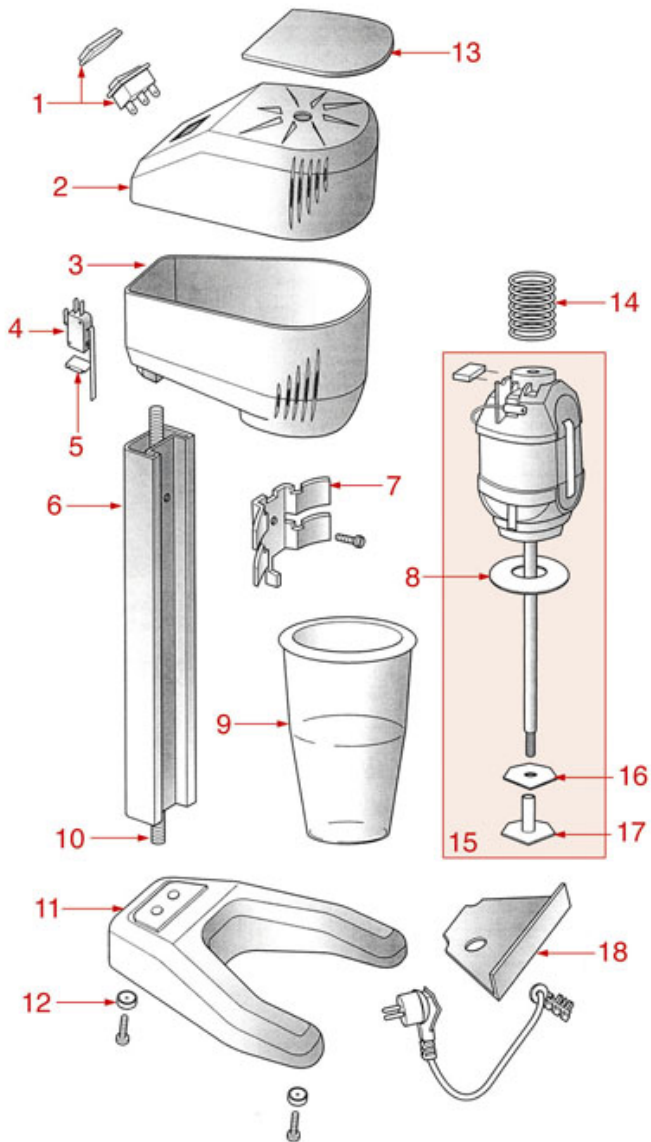

BLENDERS FR-T1

FR