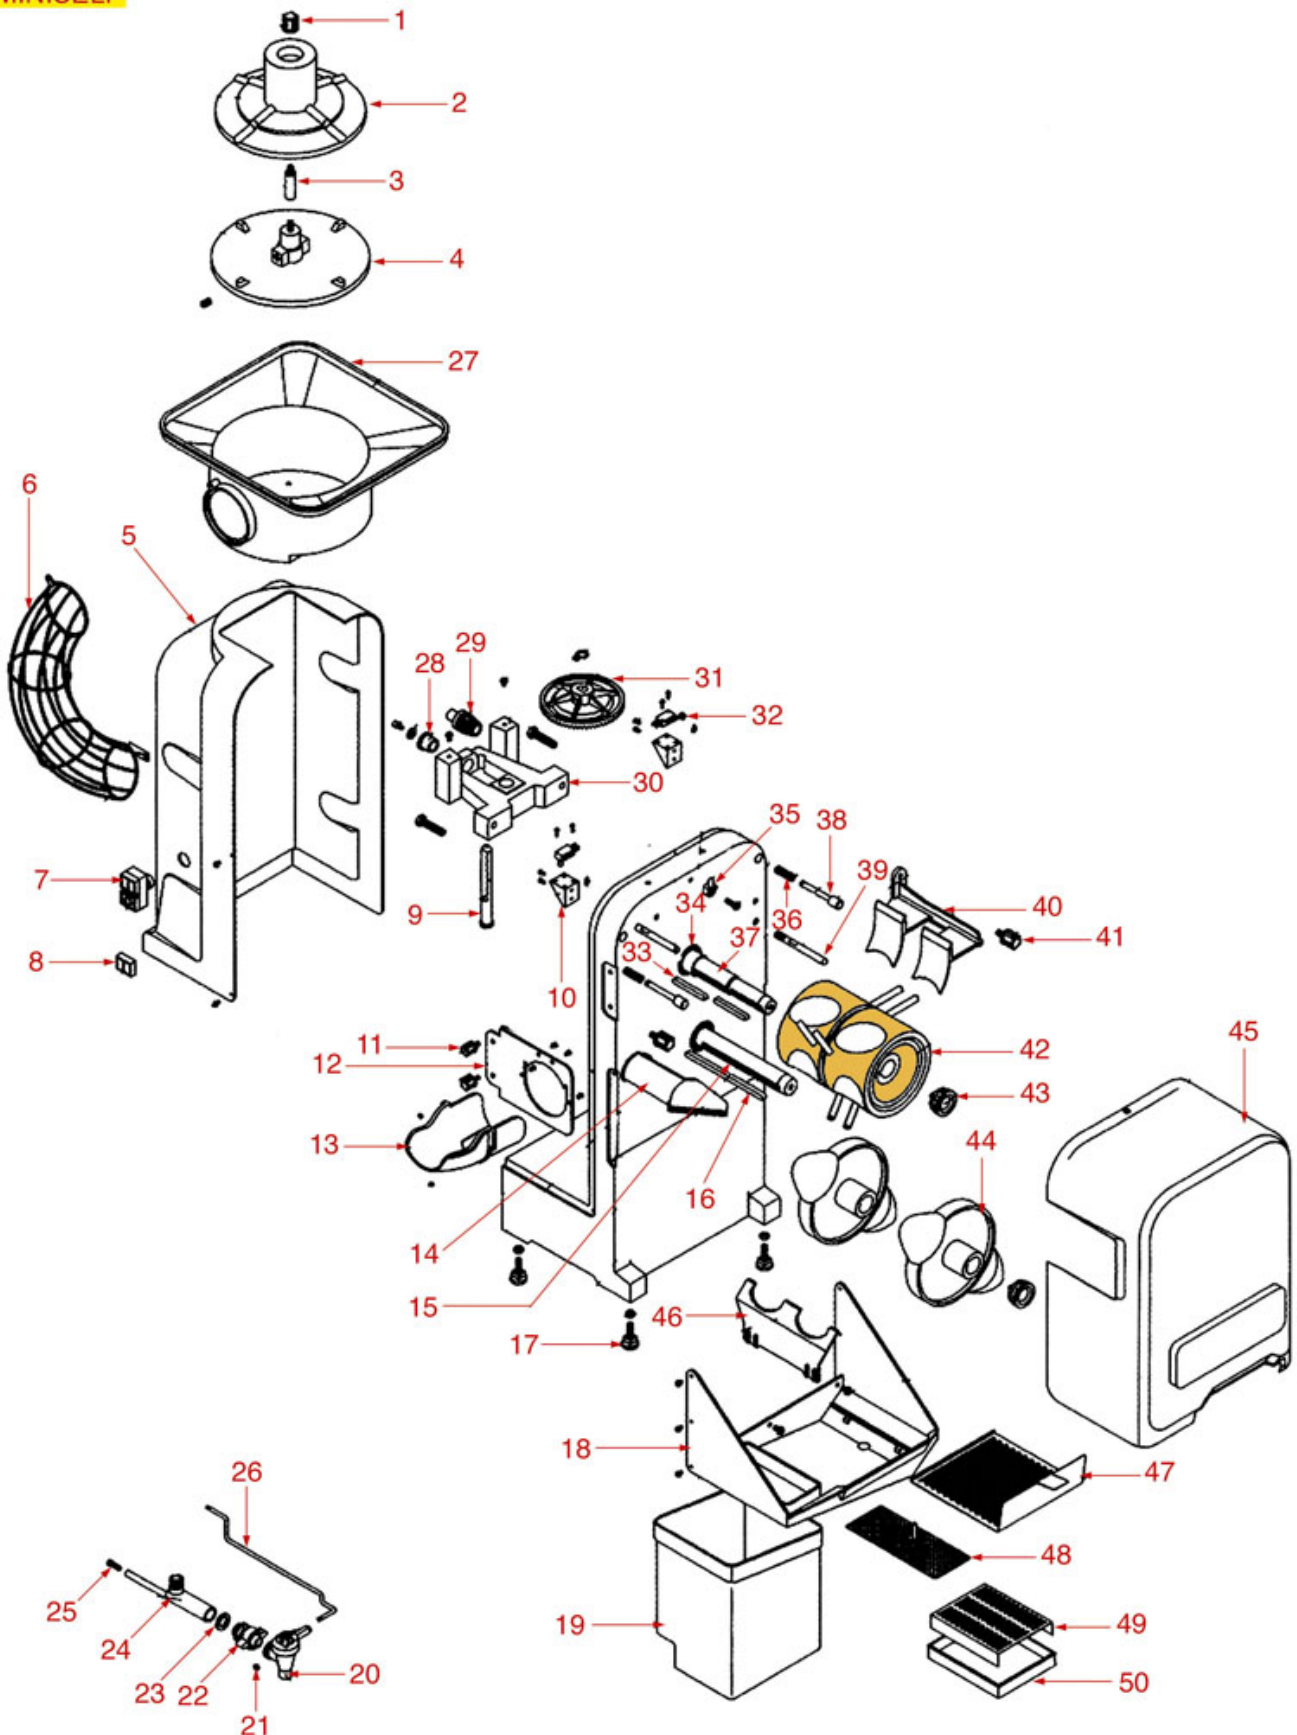

Suitable universal spare parts may not be included

AUTOMATIC CITRUS SQUEEZER TOPSELF

TOPSELF

ZUMOVAL

Position	LF code no.	Description
5	1381140	EXTRACTOR CYLINDER
6	1381141	FASTENING KNOB M8 MALE
20	1319182	ON/OFF PUSH BUTTON PANEL 10A 400V
29	1357001	COMPLETE TAP 3/4"
35	1381146	EXTRACTOR BLADE
36	1381143	JUICE EXTRACTOR PISTON

AUTOMATIC CITRUS SQUEEZER MINISELF

MINISELF

ZM02

Positions without LF code no.: upon request

ZUMOVAL

Position	LF code no.	Description
7	1319182	ON/OFF PUSH BUTTON PANEL 10A 400V
20	1357001	COMPLETE TAP 3/4"
32	3240241	MICRO SWITCH D3V-166-1C5 15A 250V
34	1186579	ELASTIC SEALING GASKET \varnothing 45x29x7 mm
40	1381148	MINISELF POSITIONER
41	1381151	FASTENING KNOB M8 MALE
43	1381141	FASTENING KNOB M8 MALE
44	1381150	JUICE EXTRACTOR PISTON