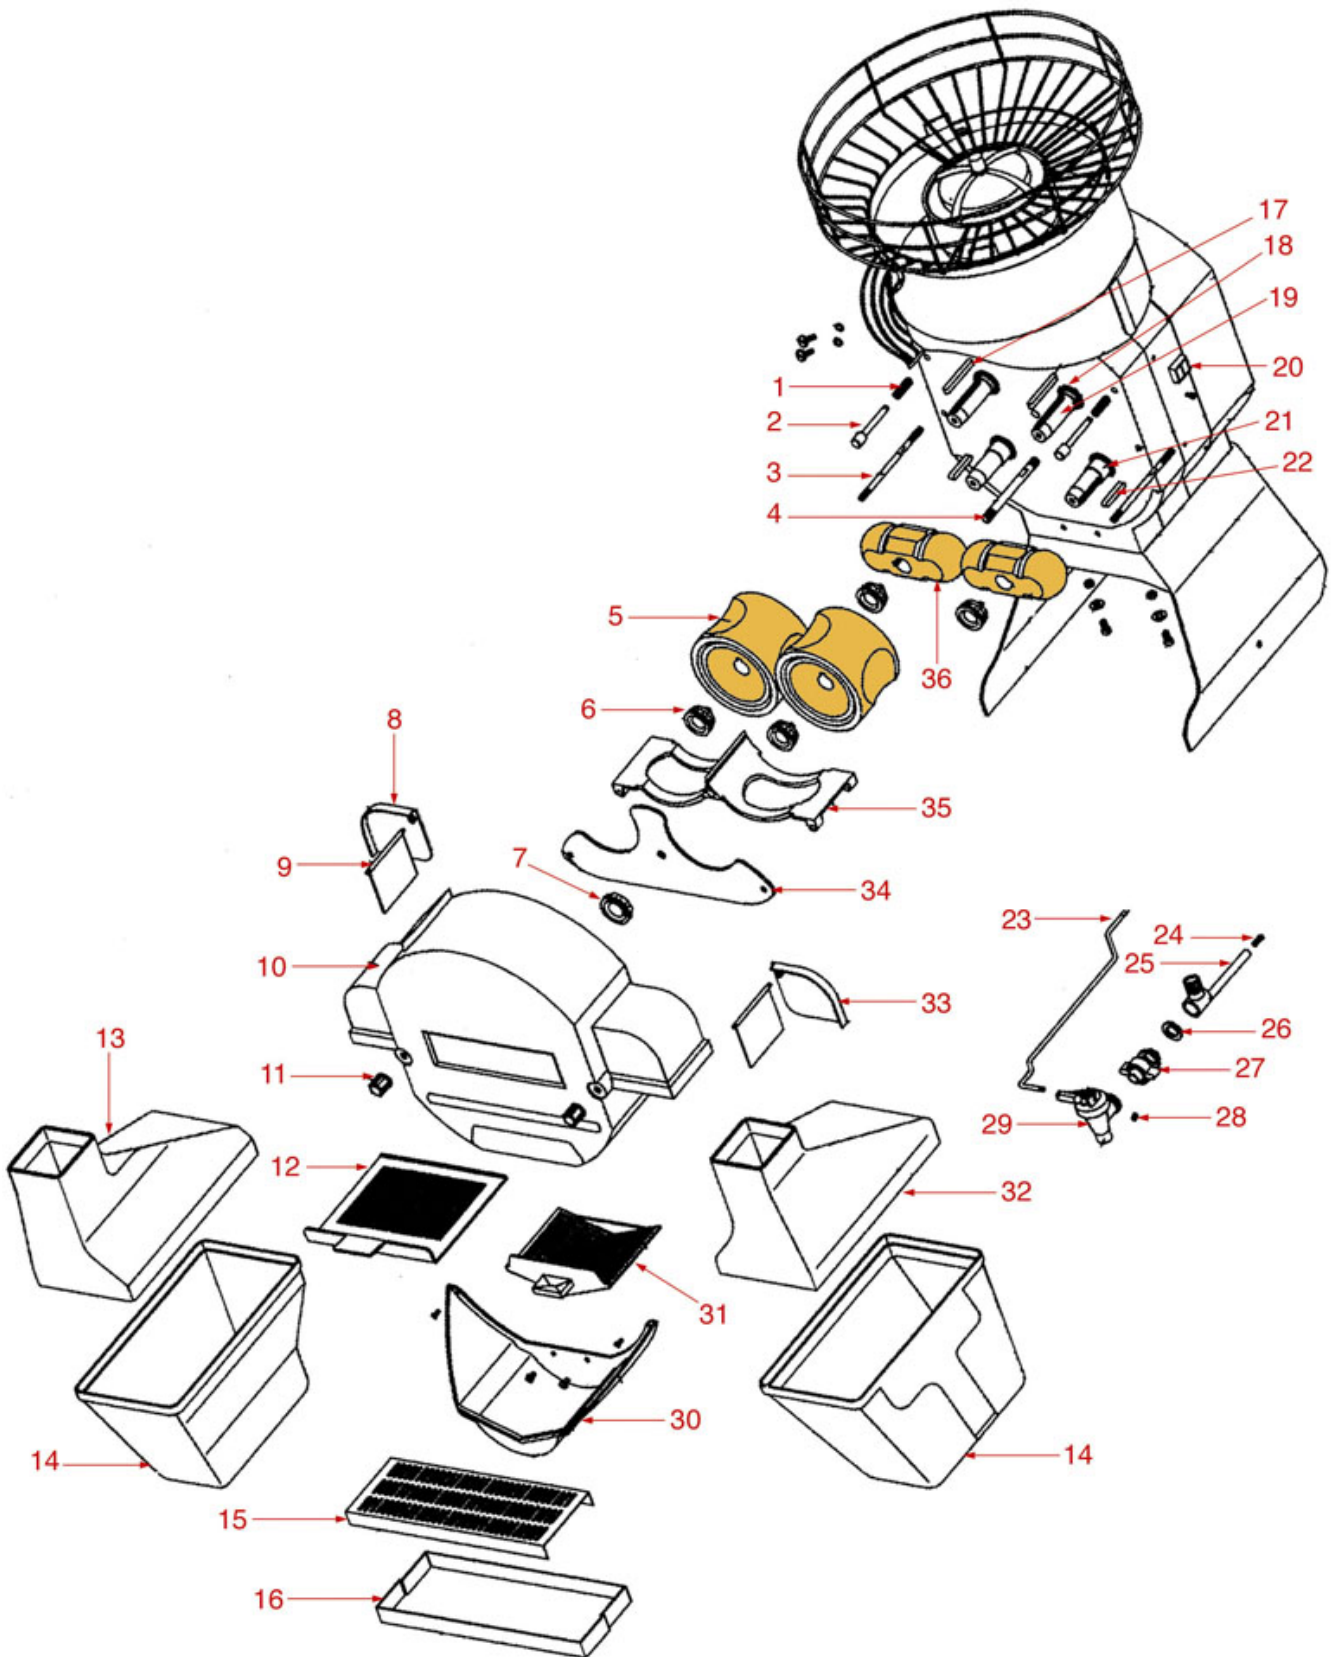

Spare parts for:

Bar equipment

Suitable for:

ZUMOVAL

This catalogue is automatically generated.
Therefore, the sequence of the items might
not be always shown at best.
Updates will be issued in case of additions
and/or amendments.

Suitable universal spare parts may not be included

AUTOMATIC CITRUS SQUEEZER TOPSELF

TOPSELF

ZUMOVAL

Position	LF code no.	Description
5	1381140	EXTRACTOR CYLINDER
6	1381141	FASTENING KNOB M8 MALE
20	1319182	ON/OFF PUSH BUTTON PANEL 10A 400V
29	1357001	COMPLETE TAP 3/4"
35	1381146	EXTRACTOR BLADE
36	1381143	JUICE EXTRACTOR PISTON

AUTOMATIC CITRUS SQUEEZER MINISELF

MINISELF

ZM02

Positions without LF code no.: upon request

ZUMOVAL

Position	LF code no.	Description
7	1319182	ON/OFF PUSH BUTTON PANEL 10A 400V
20	1357001	COMPLETE TAP 3/4"
32	3240241	MICRO SWITCH D3V-166-1C5 15A 250V
34	1186579	ELASTIC SEALING GASKET \varnothing 45x29x7 mm
40	1381148	MINISELF POSITIONER
41	1381151	FASTENING KNOB M8 MALE
43	1381141	FASTENING KNOB M8 MALE
44	1381150	JUICE EXTRACTOR PISTON