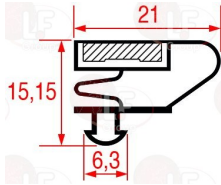

Gaskets for refrigerators

3186553 **SNAP-IN GASKET 1172x716 mm**
magnetic - grey colour
for Blast chiller (AFINOX) AMX15T