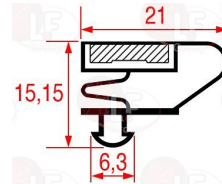

AFINOX 74702770

3186550 **SNAP-IN GASKET 716x442 mm**
magnetic - grey colour
for Blast chiller (AFINOX) AMX5T

AFINOX 74702772

3186552 **SNAP-IN GASKET 862x716 mm**
grey - magnetic
for Blast chiller (AFINOX) AMX10T