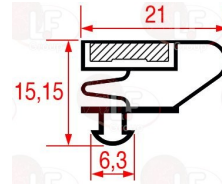

AFINOX 74702770

3186550 **SNAP-IN GASKET 716x442 mm**
magnetic - grey colour
for Blast chiller (AFINOX) AMX5T

AFINOX 74702772

3186552 **SNAP-IN GASKET 862x716 mm**
grey - magnetic
for Blast chiller (AFINOX) AMX10T