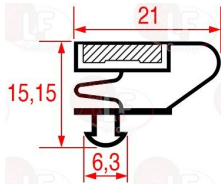

AFINOX 74702770

3186550 **SNAP-IN GASKET 716x442 mm**
magnetic - grey colour
for Blast chiller (AFINOX) AMX5T