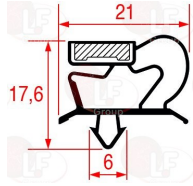

Gaskets for refrigerators

3186637 SNAP-IN GASKET 700x405 mm
magnetic - grey colour
for BLAST CHILLERS 3T-5T