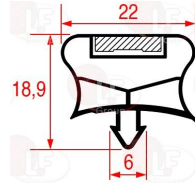

## Electronic printed-circuit boards

**5049376 ELECTRONIC BOARD WITH EVCO DISPLAY**  
model EVC80S18P7FRL02  
dimensions 145x100 mm  
for Blast chiller (HIBER) PCM081S

HIBER FR996442

**5057719 POWER BOARD EVCO EVC80P16P7FRL01**  
dimensions 180x130 mm  
CARD EVCO BC FRX-HIB C/PWM  
for Blast chiller (HIBER) RCR161S  
for Blast chiller (HIBER) RCR161S

## Gaskets for refrigerators

**3186637 SNAP-IN GASKET 700x405 mm**  
magnetic - grey colour  
for BLAST CHILLERS 3T-5T

HIBER RA190067

**3786690 SNAP-IN GASKET 710x420 mm**  
magnetic - grey color  
for Blast chiller (HIBER) FCR051S

## Penetration probes

**5036589 CORE PROBE 90° PT1000**  
probe length 170 mm  
cable length 6000 mm

HIBER FR996452

**3397017 PENETRATION PROBE PTC 90°**  
silicone cable length 3090 mm  
probe length 170 mm  
for old series  
for Blast chiller (HIBER) ZP110S