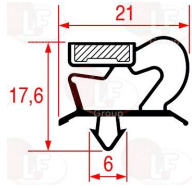

Suitable for:

3186637 SNAP-IN GASKET 700x405 mm
magnetic - grey colour
for BLAST CHILLERS 3T-5T