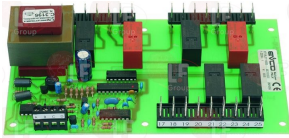

Electronic printed-circuit boards

5057457 DISPLAY BOARD ECS C216L01YBW00
dimensions 178x84 mm

LAINOX BN1681297

5049376 ELECTRONIC BOARD WITH EVCO DISPLAY
model EVC80S18P7FRL02
dimensions 145x100 mm
for Blast chiller (LAINOX) PDM051S
for Blast chiller (LAINOX) PDM051S

LAINOX FR996442

LAINOX 996442

3390074 MOTHERBOARD 175x100 mm
for Blast chiller (LAINOX) DX112S

LAINOX RA910059

LAINOX RA910060

LAINOX R65307000

LAINOX R65307450

LAINOX R65300520

5057719 POWER BOARD EVCO EVC80P16P7FRL01
dimensions 180x130 mm
CARD EVCO BC FRX-HIB C/PWM

LAINOX 996595

Gaskets for refrigerators

3186639 SNAP-IN GASKET 1120x700 mm
magnetic - grey colour
for BLAST CHILLER 14T

LAINOX RA190071

3786692 SNAP-IN GASKET 462x382 mm
magnetic - grey color

LAINOX 965122

3786664 SNAP-IN GASKET 600x483 mm
magnetic - colour grey

LAINOX FR925314

3186473 SNAP-IN GASKET 668x385 mm
magnetic - grey colour
for Blast chiller (LAINOX) AB105C - AB105R

LAINOX R70043000