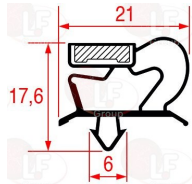

5057719 POWER BOARD EVCO EVC80P16P7FRL01
dimensions 180x130 mm
CARD EVCO BC FRX-HIB C/PWM

LAINOX 996595

Gaskets for refrigerators

3186639 SNAP-IN GASKET 1120x700 mm
magnetic - grey colour
for BLAST CHILLER 14T