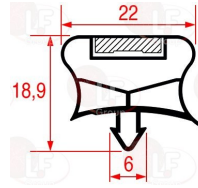

LAINOX RA190071

3786692 SNAP-IN GASKET 462x382 mm
magnetic - grey color

LAINOX 965122

3786664 SNAP-IN GASKET 600x483 mm
magnetic - colour grey

LAINOX FR925314

3186473 SNAP-IN GASKET 668x385 mm
magnetic - grey colour
for Blast chiller (LAINOX) AB105C - AB105R

LAINOX R70043000

Suitable for:

3186637 SNAP-IN GASKET 700x405 mm
magnetic - grey colour
for BLAST CHILLERS 3T-5T

LAINOX RA190067

Suitable for:

3186638 SNAP-IN GASKET 840x705 mm
magnetic - grey colour
for BLAST CHILLER 10T