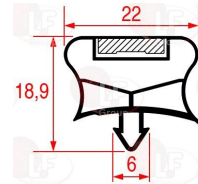

5057719 POWER BOARD EVCO EVC80P16P7FRL01
dimensions 180x130 mm
CARD EVCO BC FRX-HIB C/PWM

LAINOX 996595

Gaskets for refrigerators

3186639 SNAP-IN GASKET 1120x700 mm
magnetic - grey colour
for BLAST CHILLER 14T

LAINOX RA190071

3786692 SNAP-IN GASKET 462x382 mm
magnetic - grey color

LAINOX 965122

3786664 SNAP-IN GASKET 600x483 mm
magnetic - colour grey

LAINOX FR925314

3186473 SNAP-IN GASKET 668x385 mm
magnetic - grey colour
for Blast chiller (LAINOX) AB105C - AB105R