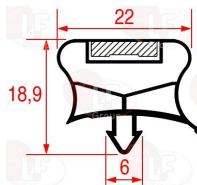

5057719 POWER BOARD EVCO EVC80P16P7FRL01
dimensions 180x130 mm
CARD EVCO BC FRX-HIB C/PWM

LAINOX 996595

Gaskets for refrigerators

3186639 SNAP-IN GASKET 1120x700 mm
magnetic - grey colour
for BLAST CHILLER 14T

LAINOX RA190071

3786692 SNAP-IN GASKET 462x382 mm
magnetic - grey color

LAINOX 965122

3786664 SNAP-IN GASKET 600x483 mm
magnetic - colour grey

LAINOX FR925314

3186473 SNAP-IN GASKET 668x385 mm
magnetic - grey colour
for Blast chiller (LAINOX) AB105C - AB105R