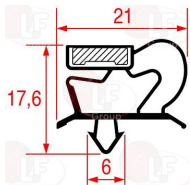

NORTECH 21500001

NORTECH 2503000000883

Labels for control panels

5039724 SCREEN-PRINTED ADHESIVE BLUE DIAPHRAGM
for TEMPERATURE REDUCER QCF103-QCF107
for Blast chiller (NORTECH) QCF105
for Blast chiller (NORTECH) QCF10TR - QCF107
QCF103