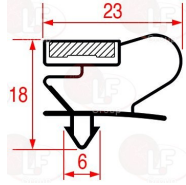

SAGI 32V0171

5013339 CONTROLLER EVCO ECS-805 P220 D306
 230V 50Hz
 3 relay outlets (Comp-Def-Fan)
 2 probes PTC + penetration probe PTC
 mounting hole 135x67 mm
 dimension 72x143. 5x depth 68 mm
 for Blast chiller (SAGI) - Series AF2L
 Series AF3S
 for Blast chiller (SAGI) - Series AF2S

3186596 SNAP-IN GASKET 1017x958 mm
magnetic - grey
for Blast chiller (SAGI) IM102S - IM72R - IM72S
for Blast chiller (SAGI) IM102S

SAGI 37Q5380

3186595 SNAP-IN GASKET 660x420 mm
magnetic - grey
for Blast chiller (SAGI) IM51A - IM51M
for Blast chiller (SAGI) AF1L7 - IR51