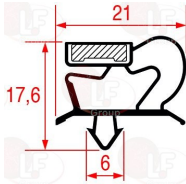

SAGI 37Q4490

3186627 SNAP-IN GASKET 690x440 mm
magnetic - grey color
for Blast chiller (SAGI) AM1L