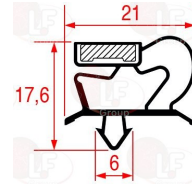

SAGI 37Q3810

3186622 SNAP-IN GASKET 835x690 mm
magnetic - grey colour
for Blast chiller (SAGI) AM2L