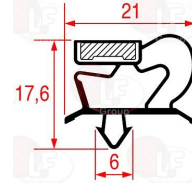

SAGI 37Q5380

3186595 SNAP-IN GASKET 660x420 mm
magnetic - grey
for Blast chiller (SAGI) IM51A - IM51M
for Blast chiller (SAGI) AF1L7 - IR51