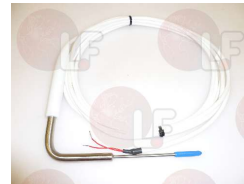

SAGI 32V7960

5028341 PENETRATION PROBE 90° NTC
probe length 100 mm - cable length 3800 mm
for Blast chiller (SAGI) DM101 - DM31 - DM51