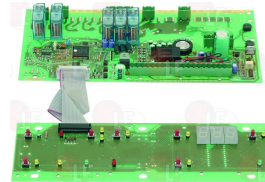

3390113 ELECTRONIC CIRCUIT BOARD DISPLAY HACCP

for serial nr from 927
for Blast chiller (ZANUSSI) BC11

ZANUSSI 085925

3390306 ELECTRONIC POWER BOARD

for AQC60U-BC15A-BCF15A-RBC061-RBF0616
for Blast chiller (ZANUSSI) BC10A
for Blast chiller (ZANUSSI) BC10