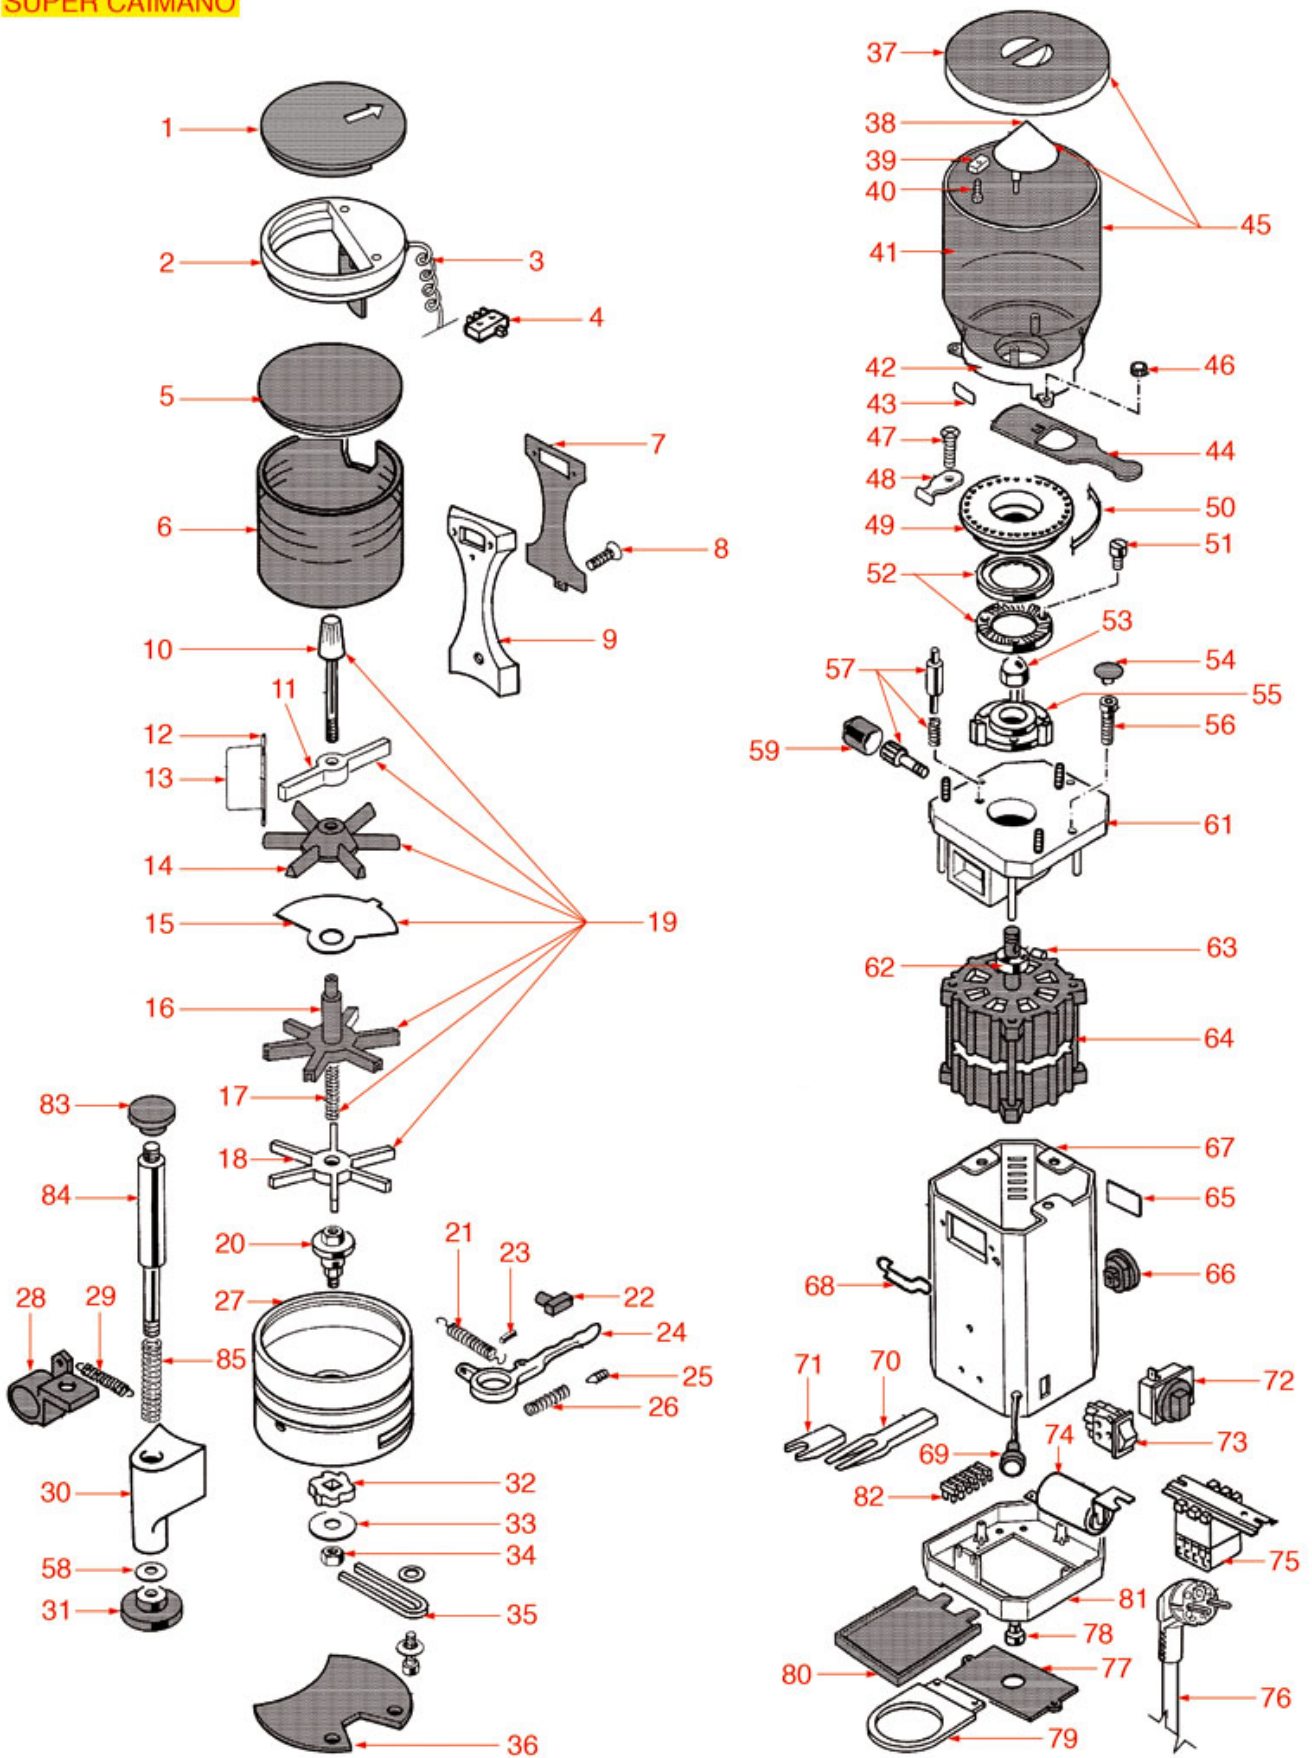

GRINDER ASSEMBLY SUPER CAIMANO

SUPER CAIMANO

AN10

Positions without LF code no.: upon request

ANFIM

Position	LF code no.	Description
2	1252311	RING WITH STAINLESS STEEL BLADE
4	1240806	MICROSWITCH 12A 250V
5	1252320	DISPENSER LID
6	1252321	DOSER CYLINDER
6	1252322	DOSER CYLINDER
7	1186907	GASKET FOR COFFEE OUTLET OPENING
10	1241121	DOSE ADJUSTMENT KNOB
11	1252313	COFFEE MIXING WING
12	1343067	SPRING ROD $\varnothing$ 2x78 mm
13	1250184	GLASS SCRAPER SPRING
14	1343041	UPPER STAR WITH GLASS CLEANING SPRING
15	1252314	DIVIDING SHEET
17	1250272	DOSER STAR SPRING
18	1343043	LOWER STAR
20	1252268	LOCKING SHAFT
21	1250944	DOSER LEVER RETURN SPRING
22	1252317	RUBBER BUMPER
23	1324936	DOSER LEVER PIN
24	1225902	CHROME-PLATED DOSER LEVER
25	1528632	TAPERED END PIN M5x6 UNI 5927
26	1250278	DOSE RELEASE HANDLE SPRING
28	1252315	COUNTER FOR COFFEE GRINDER
29	1250941	STROLE COUNTER SPRING
31	1385540	LOWER COFFEE TAMPER $\varnothing$ 52 mm
31	1385541	LOWER COFFEE TAMPER $\varnothing$ 56 mm
35	1250943	SQUARE SPRING
37	1080083	COFFEE HOPPER LID $\varnothing$ 200 mm
41	1080082	COFFEE HOPPER
44	1080084	COFFEE CONTAINER CLOSING SHEET
48	1252447	GRINDING ADJUSTMENT LEVER
49	1251944	GRINDING BURRS TOP HOLDER
50	1009013	GRINDING STICKER
51	1528624	SCREW M5x10 mm UNI 7689
52	1251003	GRINDING BURRS ANFIN (PAIR) LH
57	1324937	PUSH-BUTTON FOR GRIND. BURRS HOLDER PIN
62	1063911	BEARING 6202 2Z
68	1250185	PROTECTION SPRING
70	1252326	LONG FILTER HOLDER FORK
71	1252327	SHORT FILTER HOLDER FORK
72	3446108	TIMER 4 MINUTES MTS39/59
73	3319934	ORANGE BIPOLAR SWITCH 16A 250V
74	3068024	CAPACITOR μF 16 450V 50/60Hz
78	1313552	FOOT FOR COFFEE GRINDER
79	1252375	ALUMINUM BASE HOLDER
80	1252328	COFFEE COLLECTING BASE
83	1241122	UPPER COFFEE TAMPER KNOB
85	1250273	COFFEE TAMPER SPRING