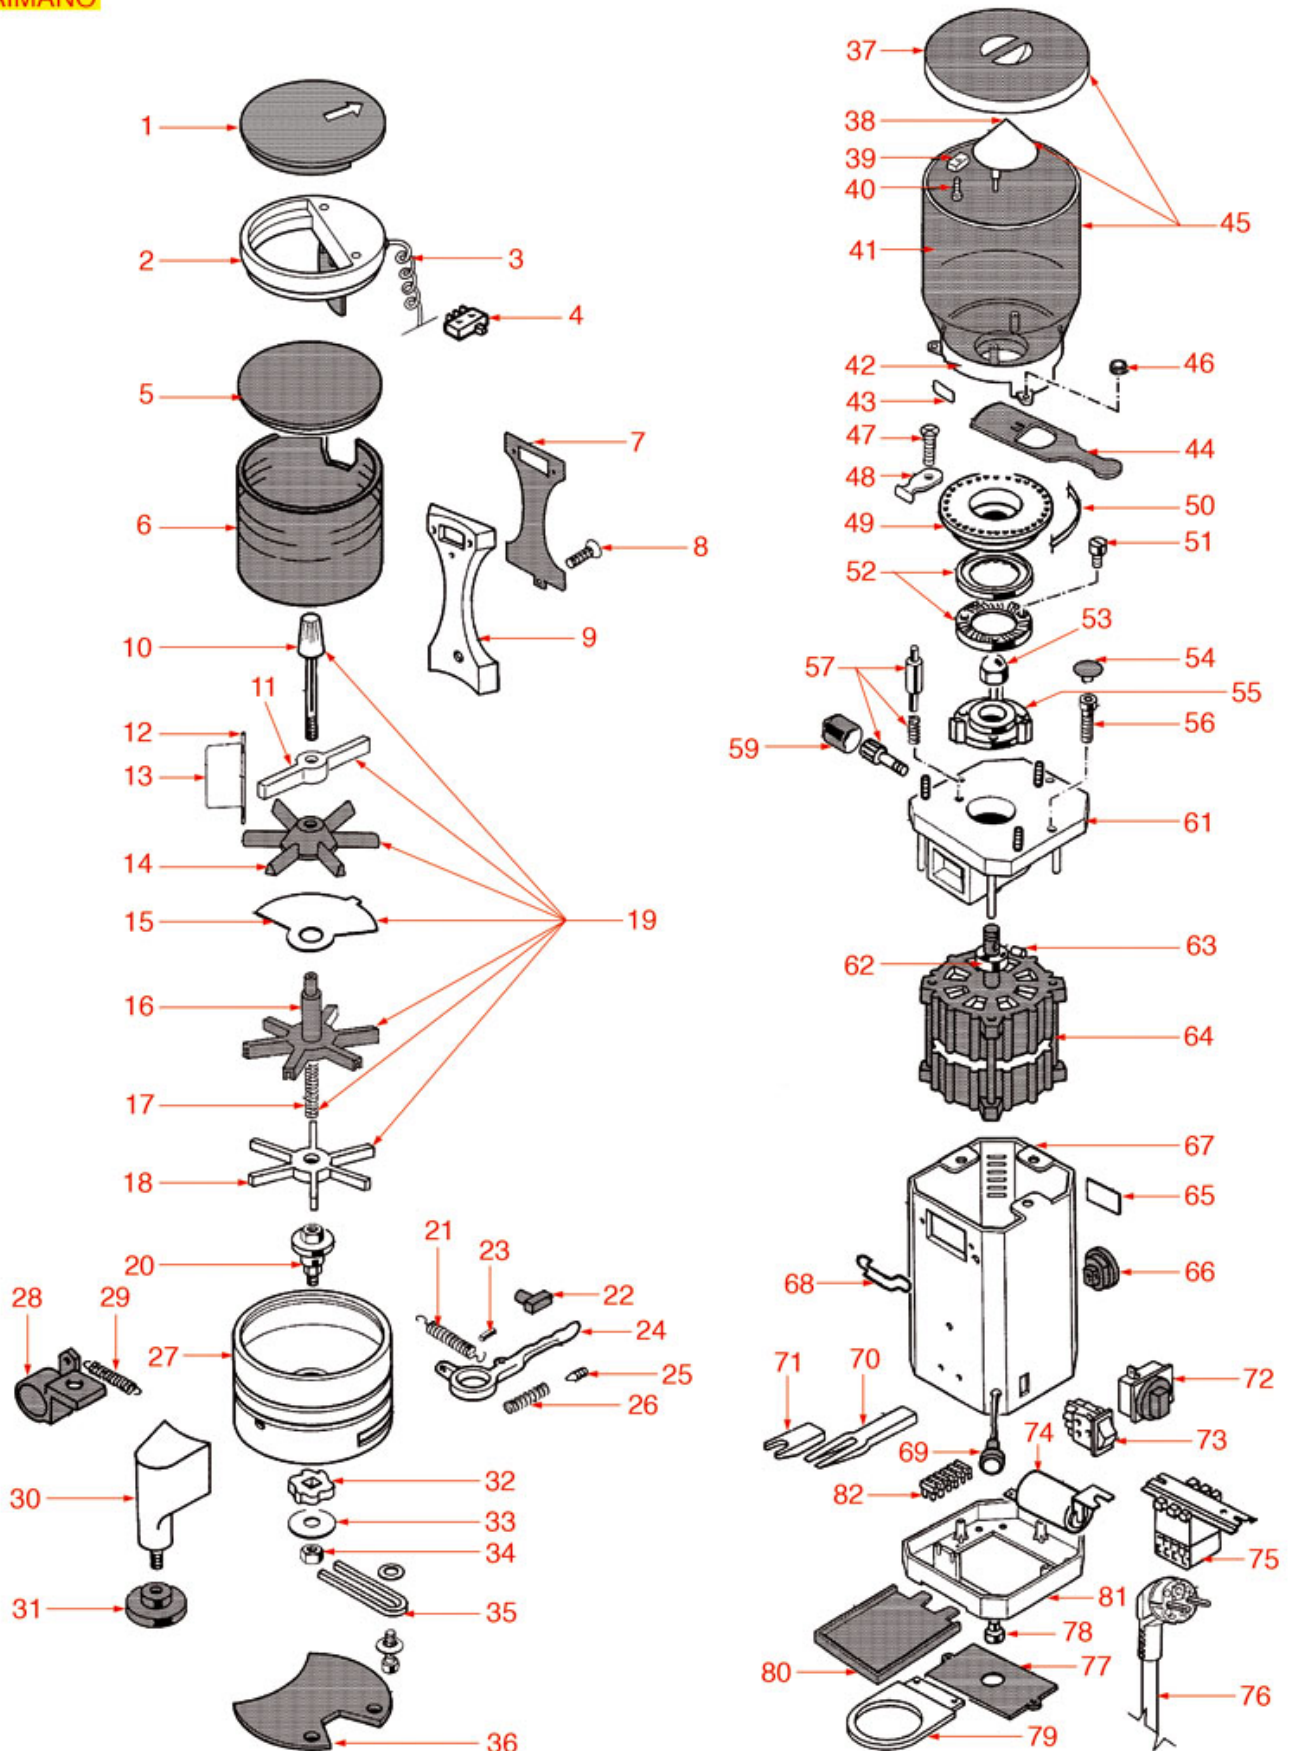

GRINDER ASSEMBLY CAIMANO

CAIMANO

AN09

Positions without LF code no.: upon request

ANFIM

Position	LF code no.	Description
2	1252311	RING WITH STAINLESS STEEL BLADE
4	1240806	MICROSWITCH 12A 250V
5	1252320	DISPENSER LID
6	1252321	DOSER CYLINDER
6	1252322	DOSER CYLINDER
7	1186907	GASKET FOR COFFEE OUTLET OPENING
10	1241121	DOSE ADJUSTMENT KNOB
11	1252313	COFFEE MIXING WING
12	1343067	SPRING ROD $\varnothing$ 2x78 mm
13	1250184	GLASS SCRAPER SPRING
14	1343041	UPPER STAR WITH GLASS CLEANING SPRING
15	1252314	DIVIDING SHEET
17	1250272	DOSER STAR SPRING
18	1343043	LOWER STAR
20	1252268	LOCKING SHAFT
21	1250944	DOSER LEVER RETURN SPRING
22	1252317	RUBBER BUMPER
23	1324936	DOSER LEVER PIN
24	1225902	CHROME-PLATED DOSER LEVER
25	1528632	TAPERED END PIN M5x6 UNI 5927
26	1250278	DOSE RELEASE HANDLE SPRING
28	1252315	COUNTER FOR COFFEE GRINDER
29	1250941	STROLE COUNTER SPRING
30	1252266	COFFEE PRESSER BODY
31	1385540	LOWER COFFEE TAMPER $\varnothing$ 52 mm
31	1385541	LOWER COFFEE TAMPER $\varnothing$ 56 mm
35	1250943	SQUARE SPRING
37	1080083	COFFEE HOPPER LID $\varnothing$ 200 mm
41	1080082	COFFEE HOPPER
44	1080084	COFFEE CONTAINER CLOSING SHEET
48	1252447	GRINDING ADJUSTMENT LEVER
49	1251511	GRINDING BURRS TOP HOLDER
50	1009013	GRINDING STICKER
51	1528501	S/STEEL CROSS SCREW M5x12 mm UNI 7689
52	1251002	GRINDING BURRS ANFIN (PAIR) LEFT
55	1251513	GRINDING BURRS BOTTOM HOLDER $\varnothing$ 64 mm
57	1324937	PUSH-BUTTON FOR GRIND. BURRS HOLDER PIN
62	1063911	BEARING 6202 2Z
68	1250185	PROTECTION SPRING
70	1252326	LONG FILTER HOLDER FORK
71	1252327	SHORT FILTER HOLDER FORK
72	3446108	TIMER 4 MINUTES MTS39/59
73	3319934	ORANGE BIPOLAR SWITCH 16A 250V
74	3068024	CAPACITOR μF 16 450V 50/60Hz
78	1313552	FOOT FOR COFFEE GRINDER
79	1252375	ALUMINUM BASE HOLDER
80	1252328	COFFEE COLLECTING BASE