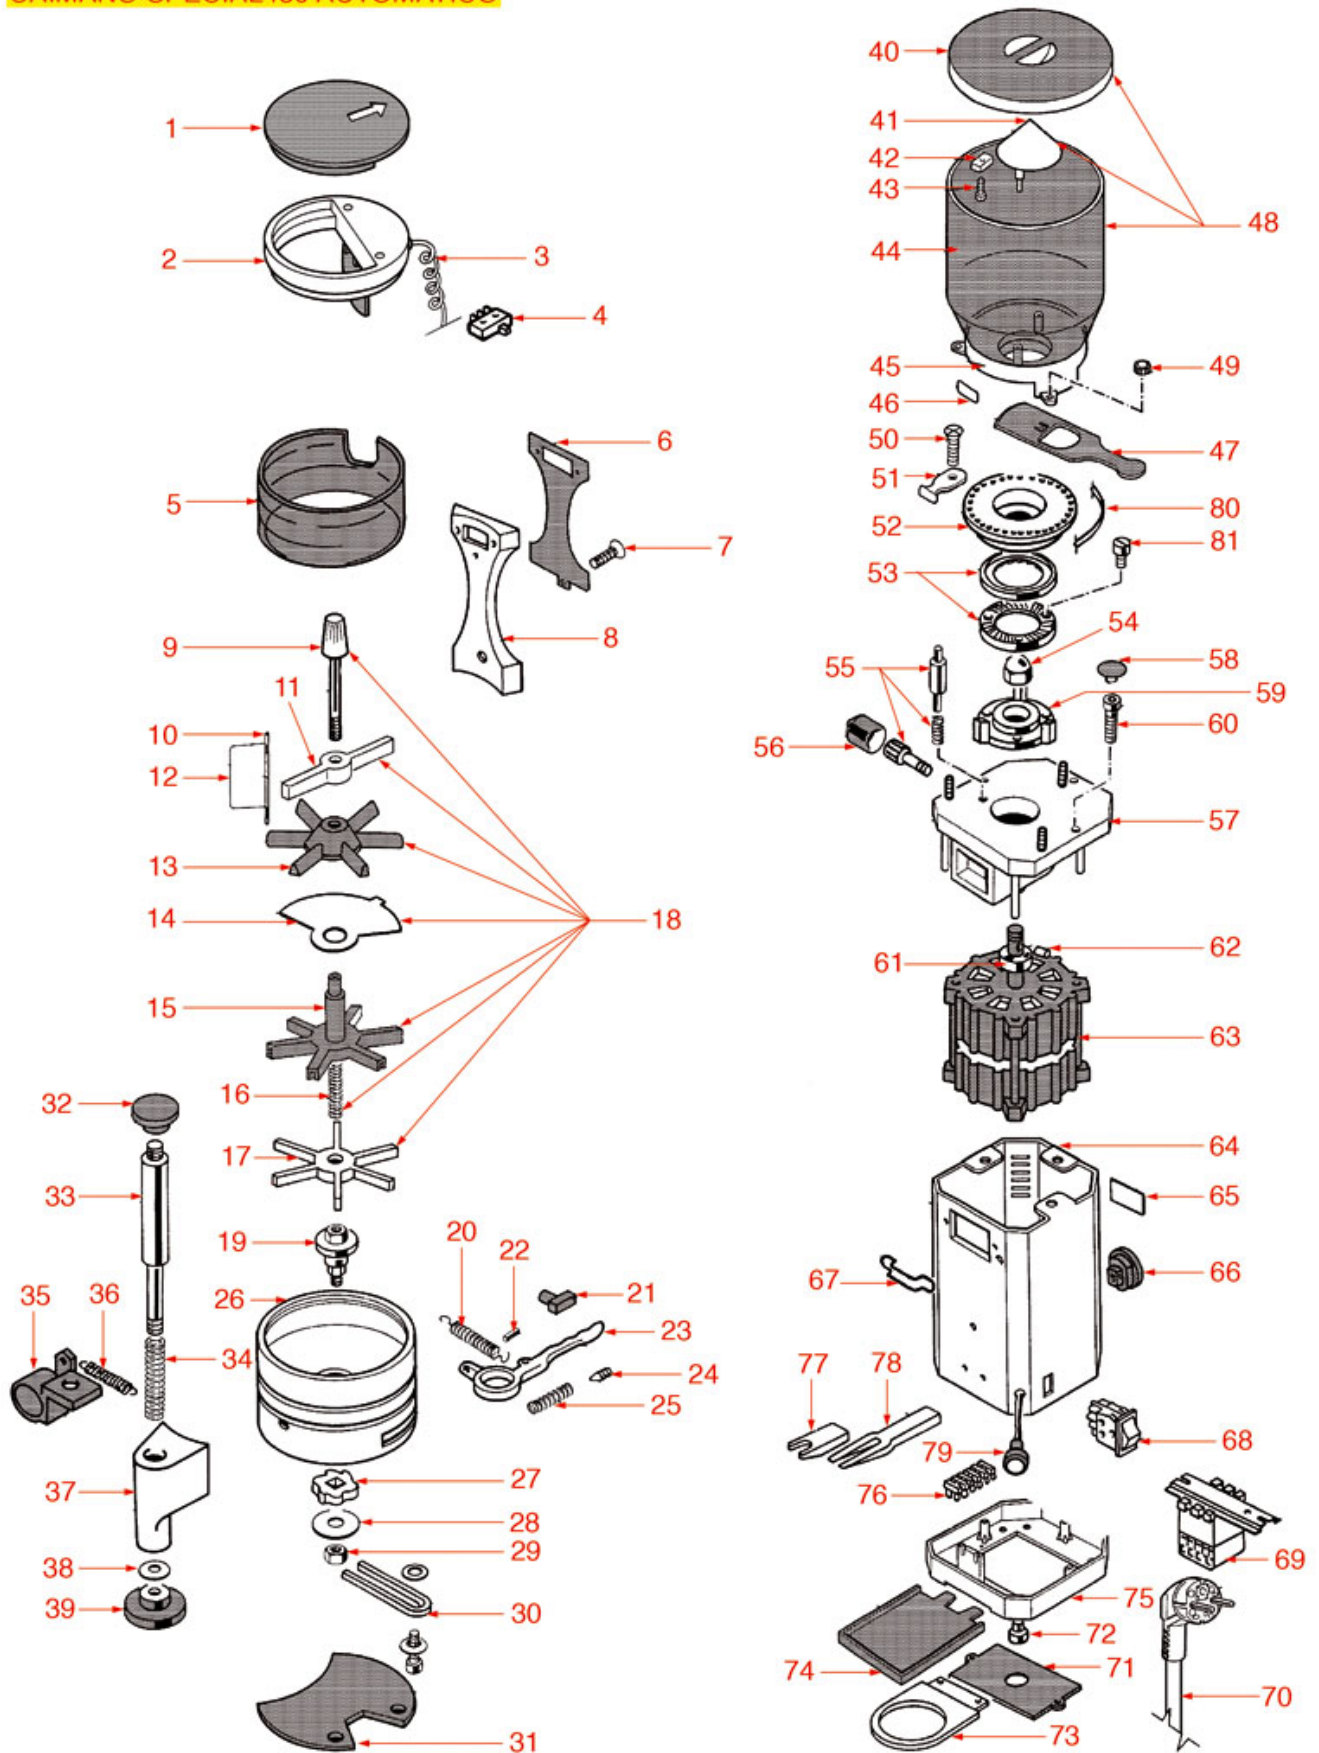

GRINDER ASSY CAIMANO SPECIAL 450 AUTO

CAIMANO SPECIAL 450 AUTOMATICO

AN11

Positions without LF code no.: upon request

ANFIM

Position	LF code no.	Description
2	1252311	RING WITH STAINLESS STEEL BLADE
4	1240806	MICROSWITCH 12A 250V
5	1252322	DOSER CYLINDER
6	1186907	GASKET FOR COFFEE OUTLET OPENING
9	1241121	DOSE ADJUSTMENT KNOB
10	1343067	SPRING ROD $\varnothing$ 2x78 mm
11	1252313	COFFEE MIXING WING
12	1250184	GLASS SCRAPER SPRING
13	1343041	UPPER STAR WITH GLASS CLEANING SPRING
14	1252314	DIVIDING SHEET
16	1250272	DOSER STAR SPRING
17	1343043	LOWER STAR
19	1252268	LOCKING SHAFT
20	1250944	DOSER LEVER RETURN SPRING
21	1252317	RUBBER BUMPER
22	1324936	DOSER LEVER PIN
23	1225902	CHROME-PLATED DOSER LEVER
24	1528632	TAPERED END PIN M5x6 UNI 5927
25	1250278	DOSE RELEASE HANDLE SPRING
30	1250943	SQUARE SPRING
32	1241122	UPPER COFFEE TAMPER KNOB
34	1250273	COFFEE TAMPER SPRING
35	1252315	COUNTER FOR COFFEE GRINDER
36	1250941	STROLE COUNTER SPRING
39	1385540	LOWER COFFEE TAMPER $\varnothing$ 52 mm
39	1385541	LOWER COFFEE TAMPER $\varnothing$ 56 mm
40	1080083	COFFEE HOPPER LID $\varnothing$ 200 mm
44	1080082	COFFEE HOPPER
47	1080084	COFFEE CONTAINER CLOSING SHEET
51	1252447	GRINDING ADJUSTMENT LEVER
52	1251944	GRINDING BURRS TOP HOLDER
53	1251003	GRINDING BURRS ANFIN (PAIR) LH
55	1324937	PUSH-BUTTON FOR GRIND. BURRS HOLDER PIN
61	1063911	BEARING 6202 2Z
67	1250185	PROTECTION SPRING
68	3319934	ORANGE BIPOLAR SWITCH 16A 250V
72	1313552	FOOT FOR COFFEE GRINDER
73	1252375	ALUMINUM BASE HOLDER
74	1252328	COFFEE COLLECTING BASE
77	1252327	SHORT FILTER HOLDER FORK
78	1252326	LONG FILTER HOLDER FORK
80	1009013	GRINDING STICKER
81	1528624	SCREW M5x10 mm UNI 7689