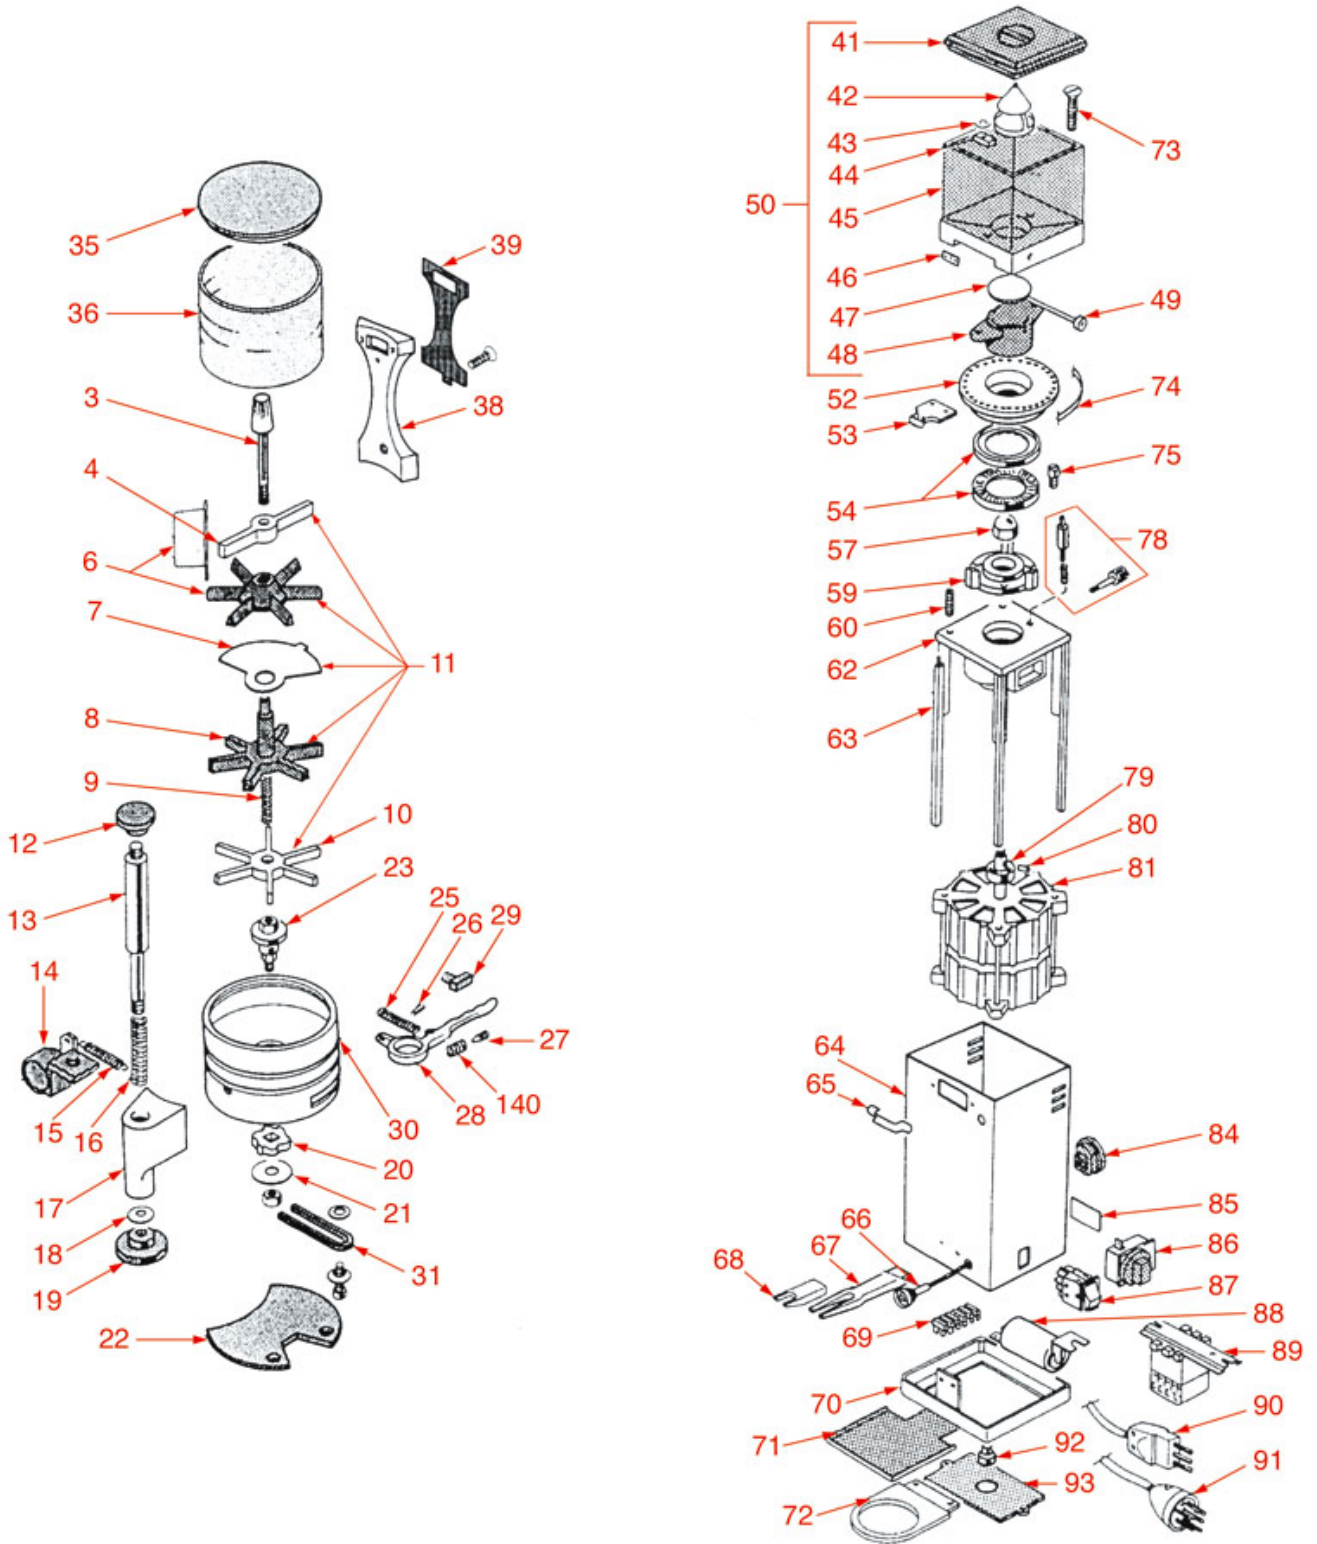

GRINDER ASSEMBLY - SUPER LUSSO

SUPER LUSSO

AN02

Positions without LF code no.: upon request

ANFIM

Position	LF code no.	Description
3	1241121	DOSE ADJUSTMENT KNOB
4	1252313	COFFEE MIXING WING
6	1343041	UPPER STAR WITH GLASS CLEANING SPRING
7	1252314	DIVIDING SHEET
9	1250272	DOSER STAR SPRING
10	1343043	LOWER STAR
12	1241122	UPPER COFFEE TAMPER KNOB
14	1252315	COUNTER FOR COFFEE GRINDER
15	1250941	STROLE COUNTER SPRING
16	1250273	COFFEE TAMPER SPRING
19	1385541	LOWER COFFEE TAMPER ø 56 mm
23	1252268	LOCKING SHAFT
25	1250944	DOSER LEVER RETURN SPRING
26	1324936	DOSER LEVER PIN
27	1528632	TAPERED END PIN M5x6 UNI 5927
28	1225902	CHROME-PLATED DOSER LEVER
28	1252316	COMPLETE CHROME-PLATED DISPENSER LEVER
29	1252317	RUBBER BUMPER
31	1250943	SQUARE SPRING
35	1252320	DISPENSER LID
36	1252321	DOSER CYLINDER
39	1186907	GASKET FOR COFFEE OUTLET OPENING
41	1252263	COFFEE HOPPER LID
50	1080911	COMPLETE COFFEE HOPPER
52	1251944	GRINDING BURRS TOP HOLDER
53	1252325	GRINDING CONTROL KNOB
54	1251003	GRINDING BURRS ANFIN (PAIR) LH
60	1528643	WASTE DRAWER LOCKING SCREW M6x20 UNI5923
65	1250185	PROTECTION SPRING
67	1252326	LONG FILTER HOLDER FORK
68	1252327	SHORT FILTER HOLDER FORK
71	1252328	COFFEE COLLECTING BASE
72	1252375	ALUMINUM BASE HOLDER
74	1009013	GRINDING STICKER
75	1528624	SCREW M5x10 mm UNI 7689
78	1324937	PUSH-BUTTON FOR GRIND. BURRS HOLDER PIN
79	1063911	BEARING 6202 2Z
86	3446108	TIMER 4 MINUTES MTS39/59
87	3319934	ORANGE BIPOLAR SWITCH 16A 250V
88	3068024	CAPACITOR µF 16 450V 50/60Hz
92	1313552	FOOT FOR COFFEE GRINDER
140	1250278	DOSE RELEASE HANDLE SPRING