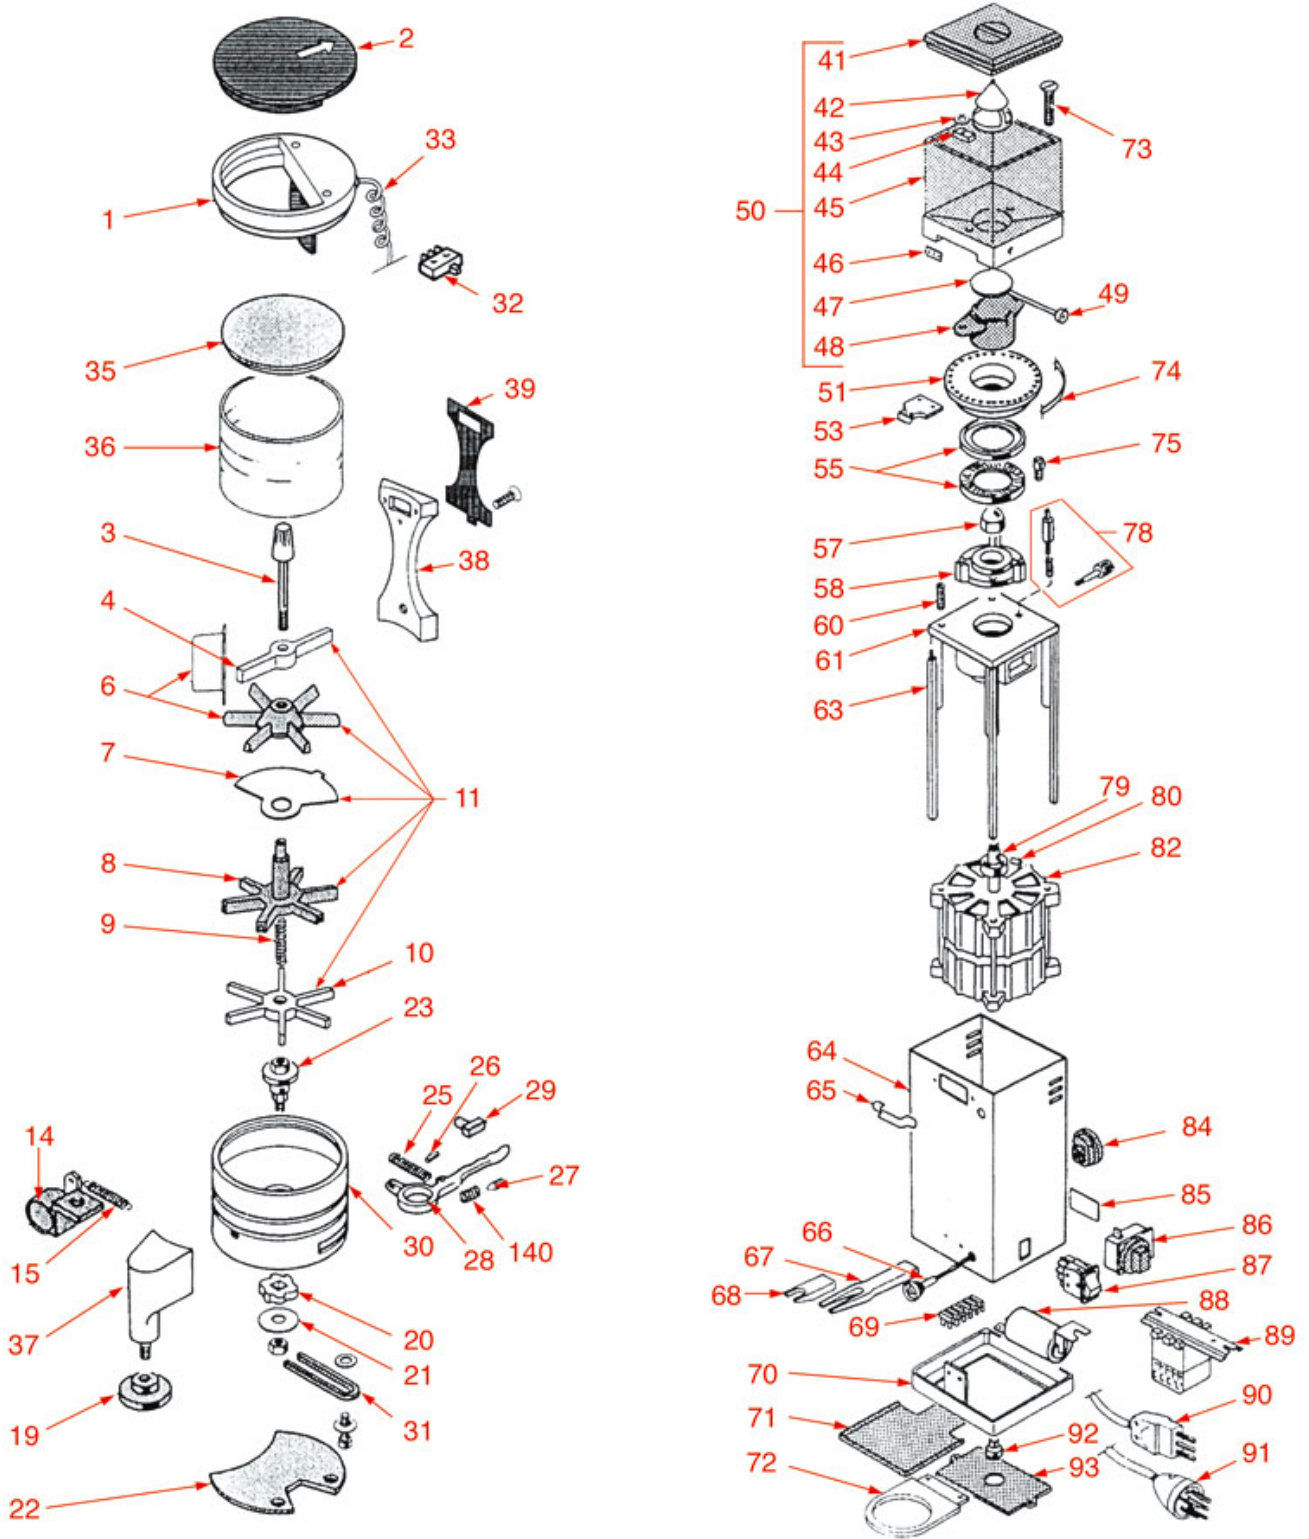

Suitable universal spare parts may not be included

GRINDER ASSEMBLY - LUSSO

LUSSO

AN01

Positions without LF code no.: upon request

ANFIM

Position	LF code no.	Description
1	1252311	RING WITH STAINLESS STEEL BLADE
3	1241121	DOSE ADJUSTMENT KNOB
4	1252313	COFFEE MIXING WING
6	1343041	UPPER STAR WITH GLASS CLEANING SPRING
7	1252314	DIVIDING SHEET
9	1250272	DOSER STAR SPRING
10	1343043	LOWER STAR
14	1252315	COUNTER FOR COFFEE GRINDER
15	1250941	STROLE COUNTER SPRING
19	1385540	LOWER COFFEE TAMPER ø 52 mm
19	1385541	LOWER COFFEE TAMPER ø 56 mm
23	1252268	LOCKING SHAFT
25	1250944	DOSER LEVER RETURN SPRING
26	1324936	DOSER LEVER PIN
27	1528632	TAPERED END PIN M5x6 UNI 5927
28	1225902	CHROME-PLATED DOSER LEVER
28	1252316	COMPLETE CHROME-PLATED DISPENSER LEVER
29	1252317	RUBBER BUMPER
31	1250943	SQUARE SPRING
32	1240806	MICROSWITCH 12A 250V
35	1252320	DISPENSER LID
36	1252321	DOSER CYLINDER
37	1252266	COFFEE PRESSER BODY
39	1186907	GASKET FOR COFFEE OUTLET OPENING
41	1252263	COFFEE HOPPER LID
50	1080911	COMPLETE COFFEE HOPPER
51	1251511	GRINDING BURRS TOP HOLDER
53	1252325	GRINDING CONTROL KNOB
55	1251002	GRINDING BURRS ANFIN (PAIR) LEFT
58	1251513	GRINDING BURRS BOTTOM HOLDER ø 64 mm
60	1528643	WASTE DRAWER LOCKING SCREW M6x20 UNI5923
65	1250185	PROTECTION SPRING
67	1252326	LONG FILTER HOLDER FORK
68	1252327	SHORT FILTER HOLDER FORK
71	1252328	COFFEE COLLECTING BASE
72	1252375	ALUMINUM BASE HOLDER
74	1009013	GRINDING STICKER
75	1528501	S/STEEL CROSS SCREW M5x12 mm UNI 7689
75	1528624	SCREW M5x10 mm UNI 7689
78	1324937	PUSH-BUTTON FOR GRIND. BURRS HOLDER PIN
79	1063911	BEARING 6202 2Z
86	3446108	TIMER 4 MINUTES MTS39/59
87	3319934	ORANGE BIPOLAR SWITCH 16A 250V
88	3068024	CAPACITOR µF 16 450V 50/60Hz
92	1313552	FOOT FOR COFFEE GRINDER
140	1250278	DOSE RELEASE HANDLE SPRING