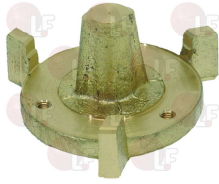

Grinding burr holders

1251121 GRINDING BURRS BOTTOM HOLDER
for Coffee grinder (ANFIM) HAUSSELF
for Grinder-dispenser (ANFIM) HAUS