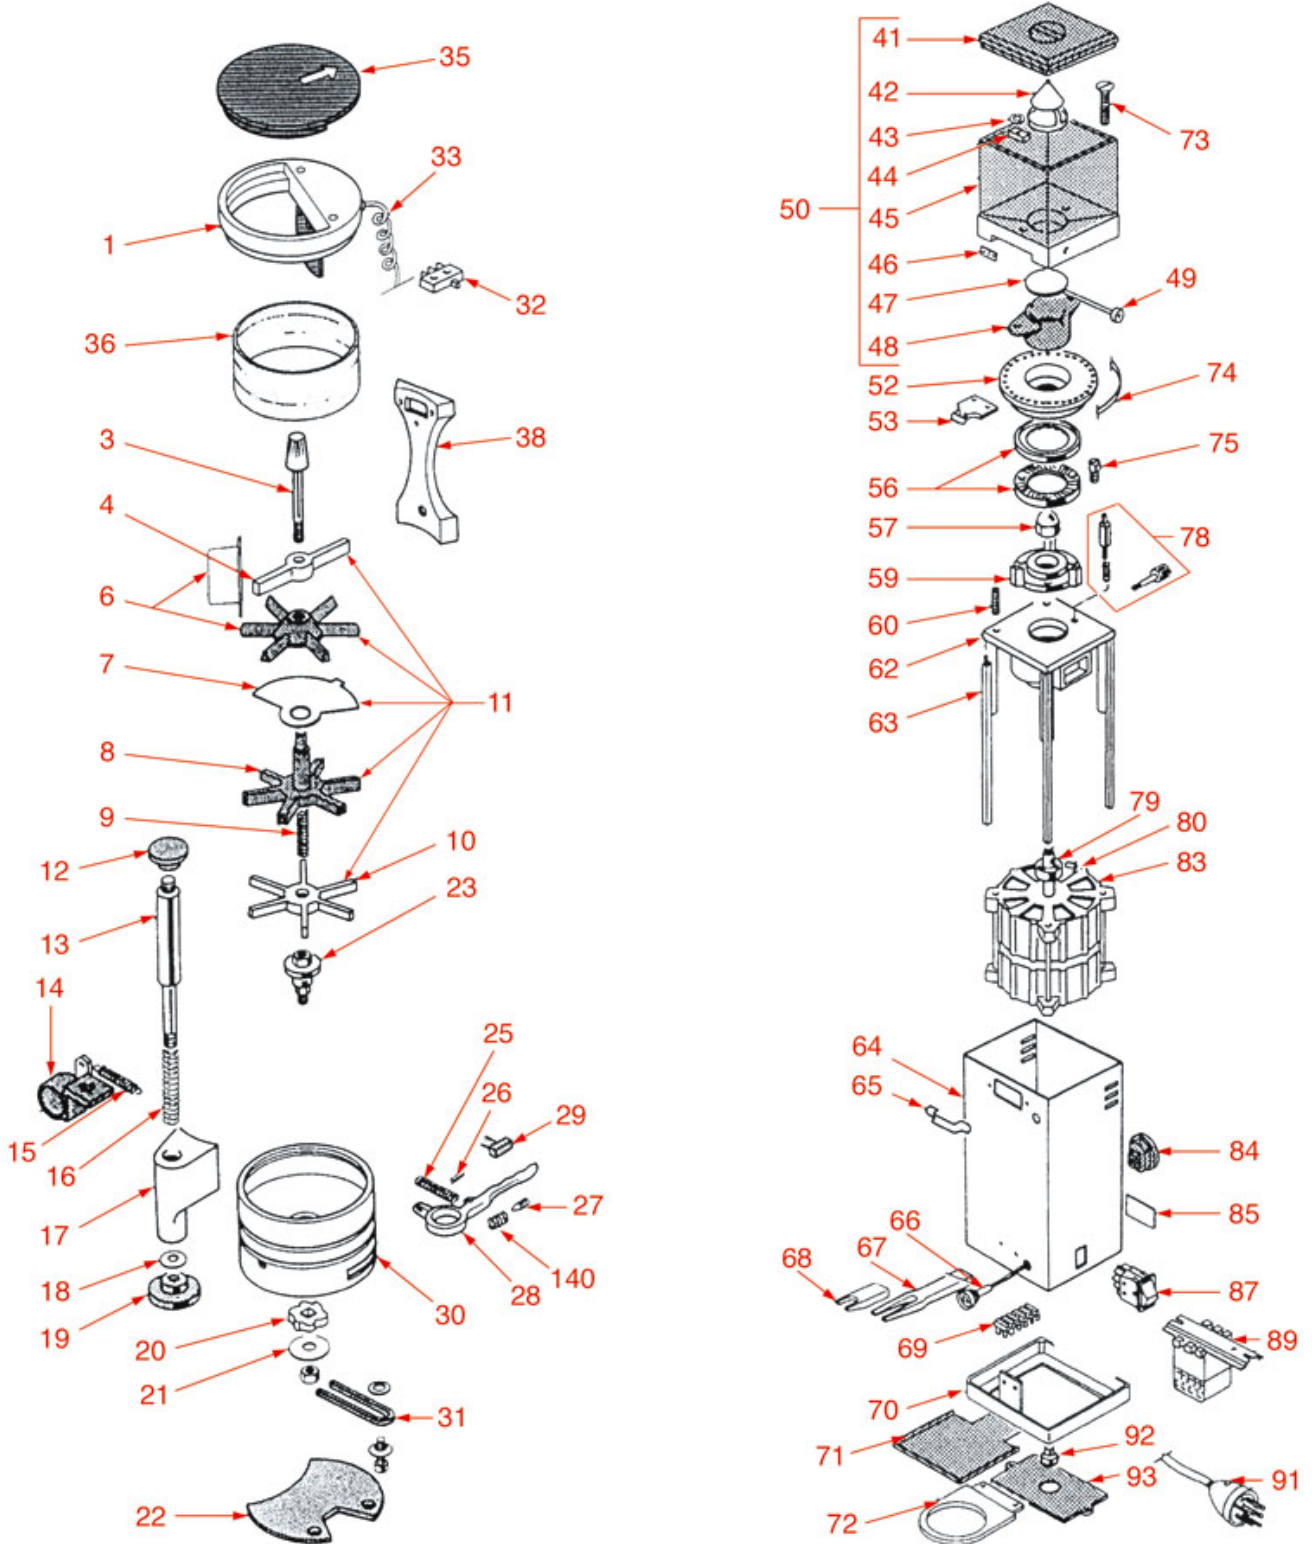

GRINDER ASSEMBLY - SPECIAL 450 AUTOMATIC

SPECIAL 450 AUTOMATICO

AN03

Positions without LF code no.: upon request

ANFIM

Position	LF code no.	Description
1	1252311	RING WITH STAINLESS STEEL BLADE
3	1241121	DOSE ADJUSTMENT KNOB
4	1252313	COFFEE MIXING WING
6	1343041	UPPER STAR WITH GLASS CLEANING SPRING
7	1252314	DIVIDING SHEET
9	1250272	DOSER STAR SPRING
10	1343043	LOWER STAR
12	1241122	UPPER COFFEE TAMPER KNOB
14	1252315	COUNTER FOR COFFEE GRINDER
15	1250941	STROLE COUNTER SPRING
16	1250273	COFFEE TAMPER SPRING
19	1385541	LOWER COFFEE TAMPER ø 56 mm
23	1252268	LOCKING SHAFT
25	1250944	DOSER LEVER RETURN SPRING
26	1324936	DOSER LEVER PIN
27	1528632	TAPERED END PIN M5x6 UNI 5927
28	1225902	CHROME-PLATED DOSER LEVER
29	1252317	RUBBER BUMPER
31	1250943	SQUARE SPRING
36	1252322	DOSER CYLINDER
41	1252263	COFFEE HOPPER LID
50	1080911	COMPLETE COFFEE HOPPER
52	1251944	GRINDING BURRS TOP HOLDER
53	1252325	GRINDING CONTROL KNOB
56	1251003	GRINDING BURRS ANFIN (PAIR) LH
60	1528643	WASTE DRAWER LOCKING SCREW M6x20 UNI5923
65	1250185	PROTECTION SPRING
67	1252326	LONG FILTER HOLDER FORK
68	1252327	SHORT FILTER HOLDER FORK
71	1252328	COFFEE COLLECTING BASE
72	1252375	ALUMINUM BASE HOLDER
74	1009013	GRINDING STICKER
75	1528624	SCREW M5x10 mm UNI 7689
78	1324937	PUSH-BUTTON FOR GRIND. BURRS HOLDER PIN
79	1063911	BEARING 6202 2Z
87	3319934	ORANGE BIPOLAR SWITCH 16A 250V
92	1313552	FOOT FOR COFFEE GRINDER