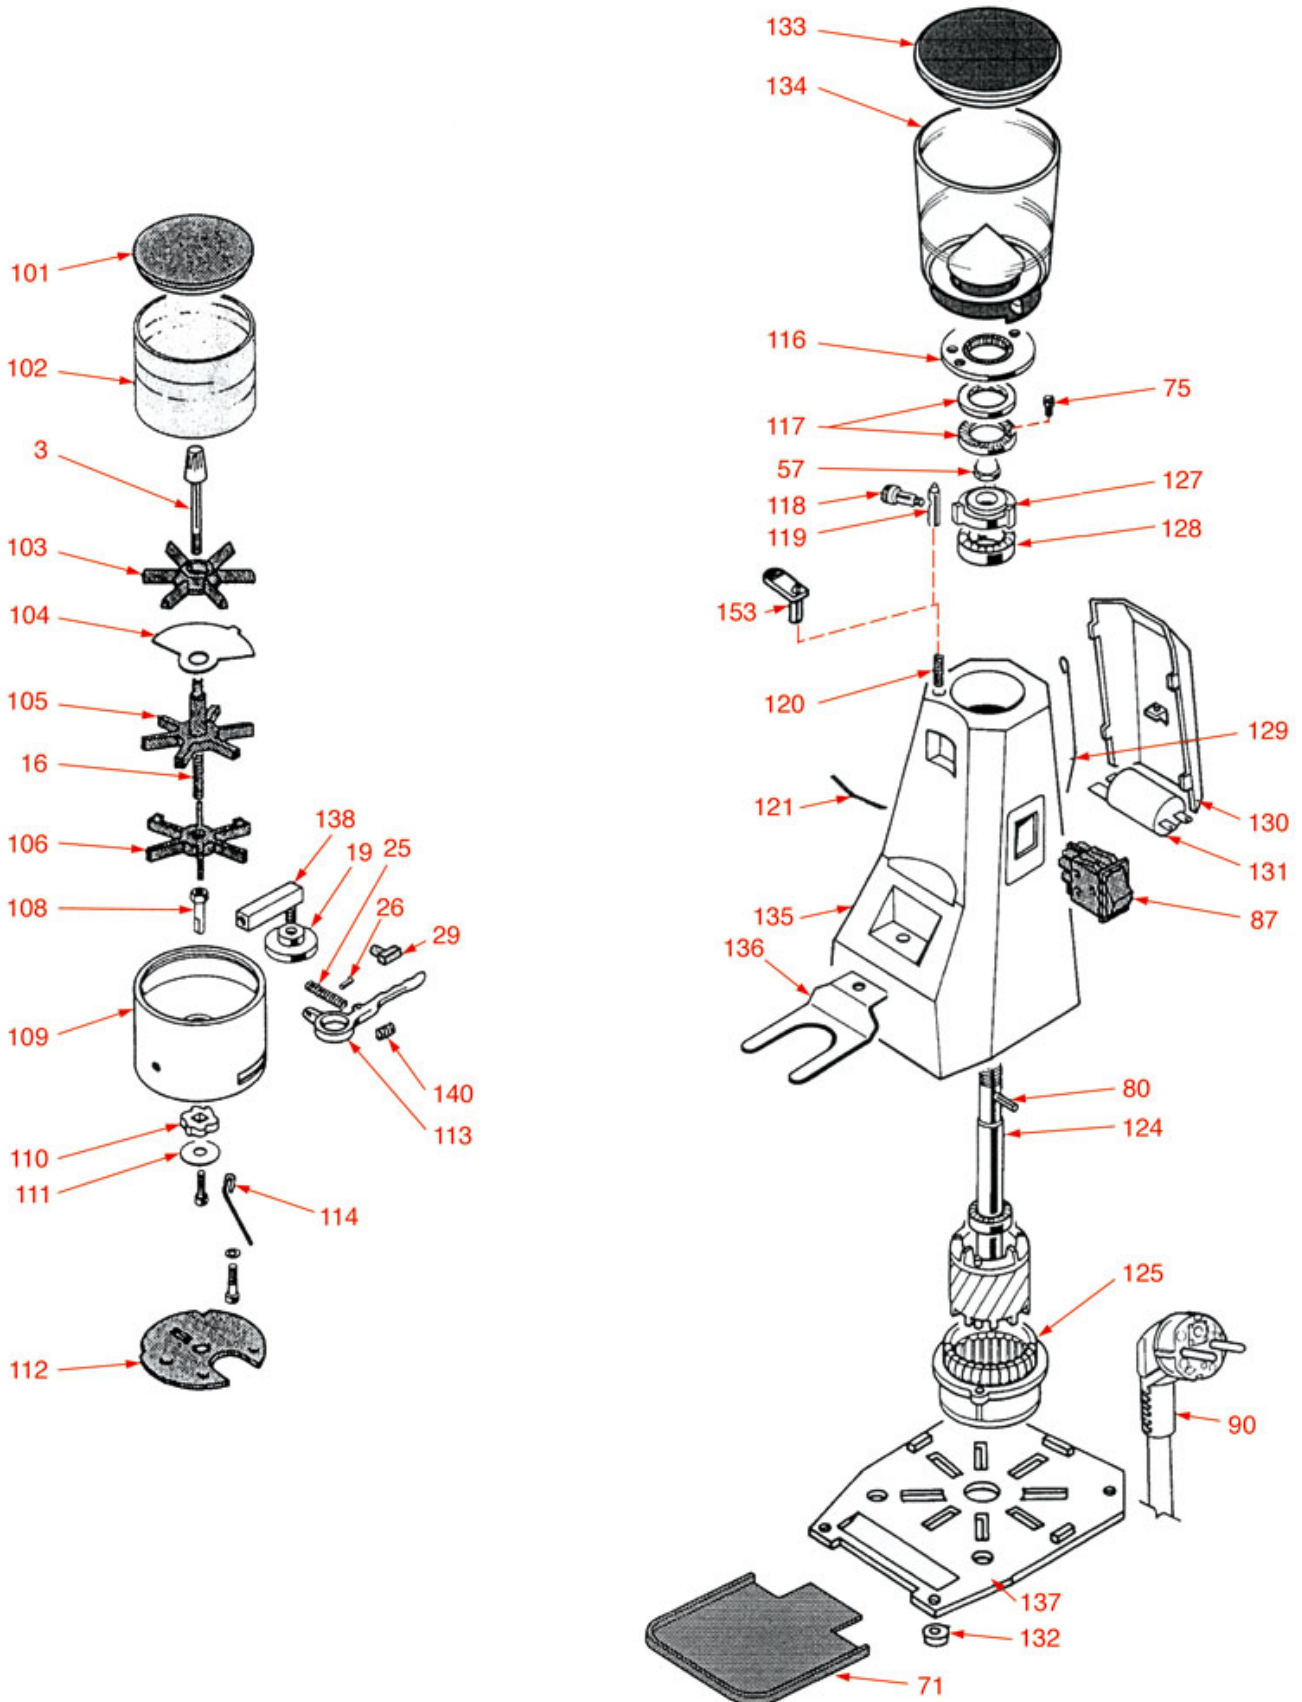

GRINDER ASSEMBLY - BEST

BEST

AN05

Positions without LF code no.: upon request

ANFIM

Position	LF code no.	Description
3	1241121	DOSE ADJUSTMENT KNOB
16	1250272	DOSER STAR SPRING
19	1385541	LOWER COFFEE TAMPER ø 56 mm
25	1250944	DOSER LEVER RETURN SPRING
26	1324936	DOSER LEVER PIN
29	1252317	RUBBER BUMPER
71	1252329	COFFEE COLLECTING BASE
87	3319934	ORANGE BIPOLAR SWITCH 16A 250V
101	1252333	DISPENSER LID
102	1252334	DOSER CYLINDER
104	1252335	DIVIDING SHEET
105	1343047	MIDDLE STAR
110	1252337	PAWL GEAR
113	1252338	CHROME PLATED DISPENSER LEVER
114	1250277	SPRING FOR DOSE RELEASE ROD
117	1251001	GRINDING BURRS ANFIN (PAIR) LEFT
120	1250180	LOCKING PIN SPRING ø 5.5x24 mm
121	1250186	PROTECTION SPRING
128	1063912	BEARING 6201 2Z
131	3068014	CAPACITOR µF 8 450V 50/60Hz
133	1252341	COFFEE HOPPER LID
134	1080515	COFFEE HOPPER
136	1162013	FILTER HOLDER FORK
140	1250278	DOSE RELEASE HANDLE SPRING
153	1252446	RING NUT LOCKING PIN