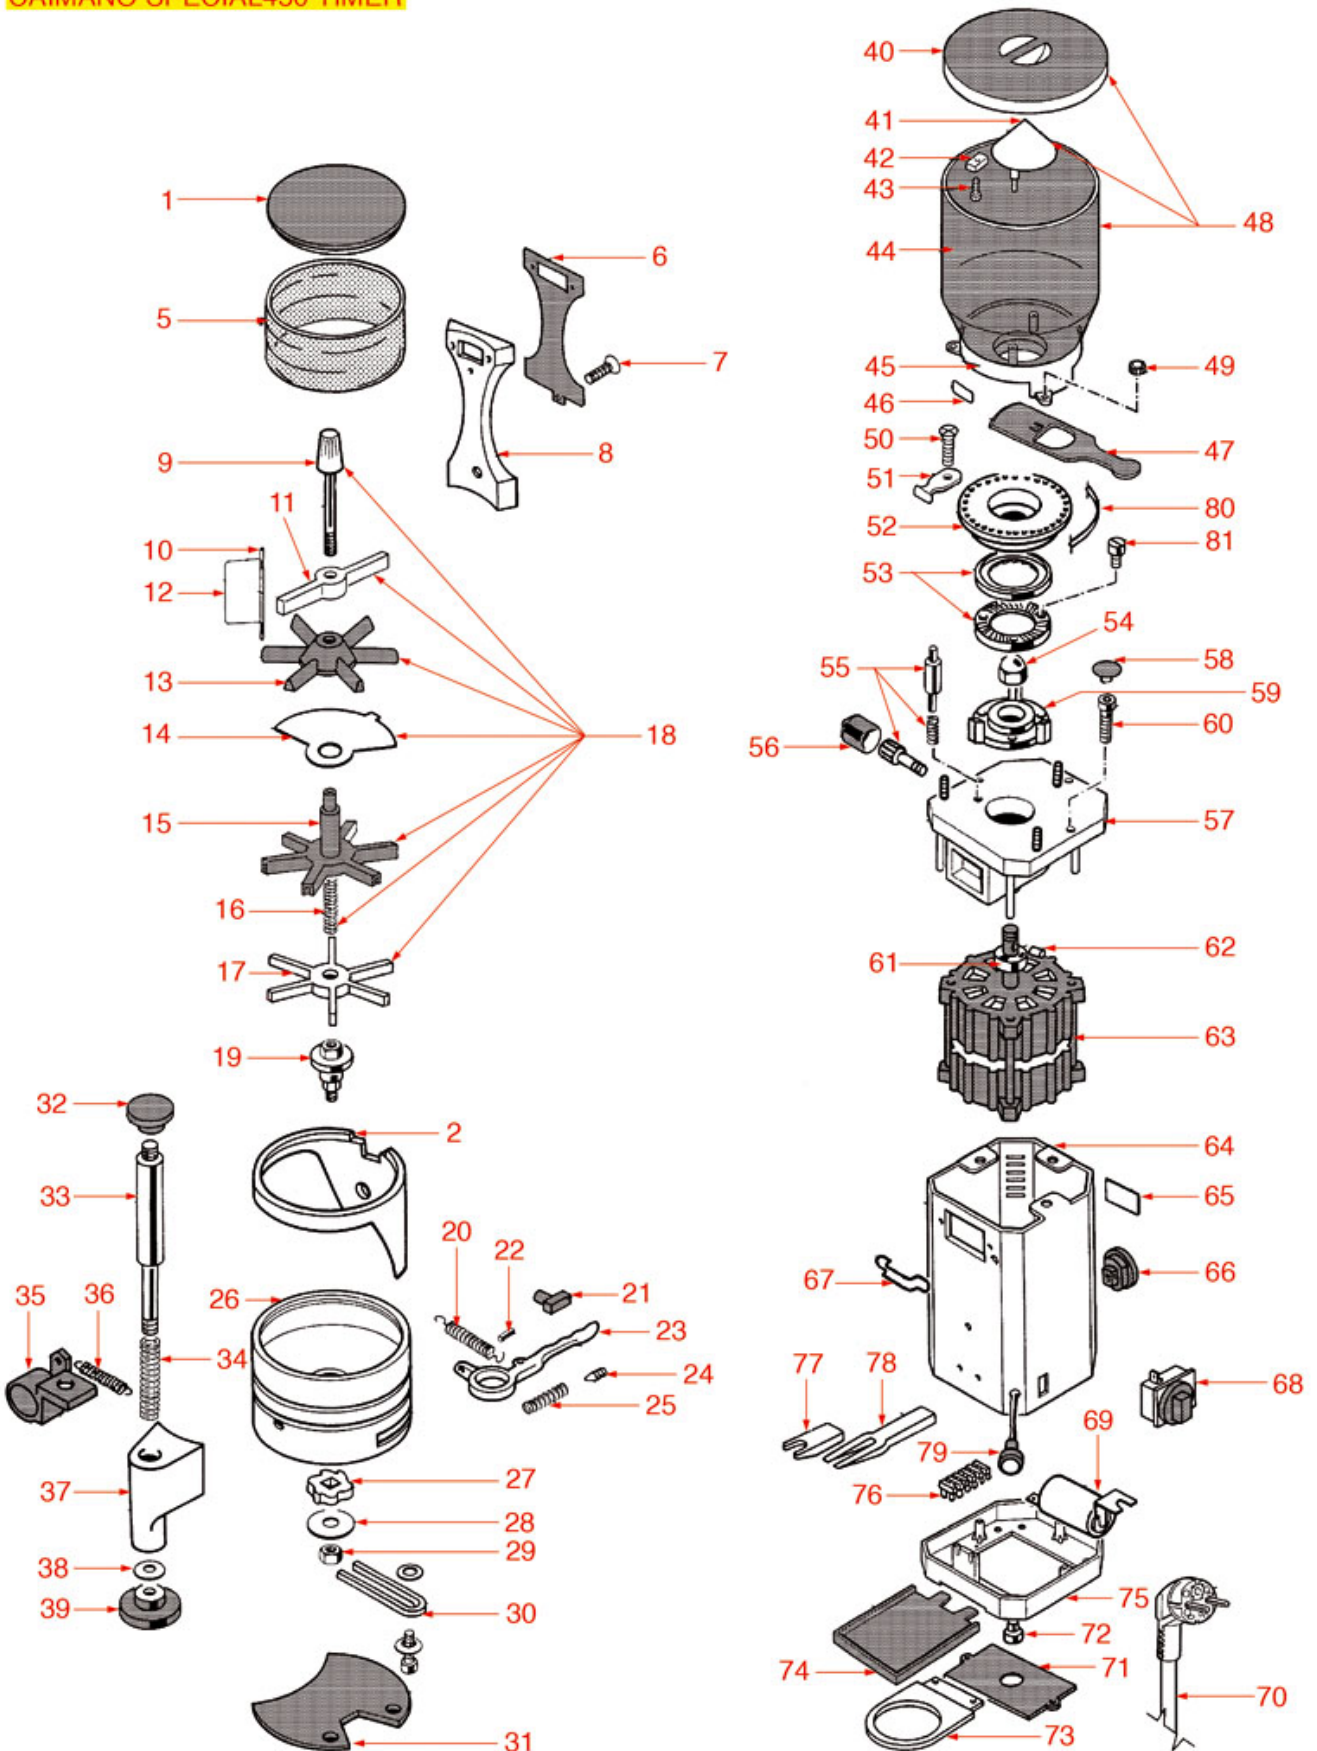

GRINDER ASSY CAIMANO SPECIAL 450 TIMER

CAIMANO SPECIAL450 TIMER

AN12

Positions without LF code no.: upon request

ANFIM

Position	LF code no.	Description
1	1252319	DISPENSER LID
6	1186907	GASKET FOR COFFEE OUTLET OPENING
9	1241121	DOSE ADJUSTMENT KNOB
10	1343067	SPRING ROD $\varnothing$ 2x78 mm
11	1252313	COFFEE MIXING WING
12	1250184	GLASS SCRAPER SPRING
13	1343041	UPPER STAR WITH GLASS CLEANING SPRING
14	1252314	DIVIDING SHEET
16	1250272	DOSER STAR SPRING
17	1343043	LOWER STAR
19	1252268	LOCKING SHAFT
20	1250944	DOSER LEVER RETURN SPRING
21	1252317	RUBBER BUMPER
22	1324936	DOSER LEVER PIN
23	1225902	CHROME-PLATED DOSER LEVER
24	1528632	TAPERED END PIN M5x6 UNI 5927
25	1250278	DOSE RELEASE HANDLE SPRING
30	1250943	SQUARE SPRING
32	1241122	UPPER COFFEE TAMPER KNOB
34	1250273	COFFEE TAMPER SPRING
35	1252315	COUNTER FOR COFFEE GRINDER
36	1250941	STROLE COUNTER SPRING
39	1385540	LOWER COFFEE TAMPER $\varnothing$ 52 mm
39	1385541	LOWER COFFEE TAMPER $\varnothing$ 56 mm
40	1080083	COFFEE HOPPER LID $\varnothing$ 200 mm
44	1080082	COFFEE HOPPER
47	1080084	COFFEE CONTAINER CLOSING SHEET
51	1252447	GRINDING ADJUSTMENT LEVER
52	1251944	GRINDING BURRS TOP HOLDER
53	1251003	GRINDING BURRS ANFIN (PAIR) LH
55	1324937	PUSH-BUTTON FOR GRIND. BURRS HOLDER PIN
61	1063911	BEARING 6202 2Z
67	1250185	PROTECTION SPRING
68	3446108	TIMER 4 MINUTES MTS39/59
69	3068024	CAPACITOR μF 16 450V 50/60Hz
72	1313552	FOOT FOR COFFEE GRINDER
73	1252375	ALUMINUM BASE HOLDER
74	1252328	COFFEE COLLECTING BASE
77	1252327	SHORT FILTER HOLDER FORK
78	1252326	LONG FILTER HOLDER FORK
80	1009013	GRINDING STICKER
81	1528624	SCREW M5x10 mm UNI 7689