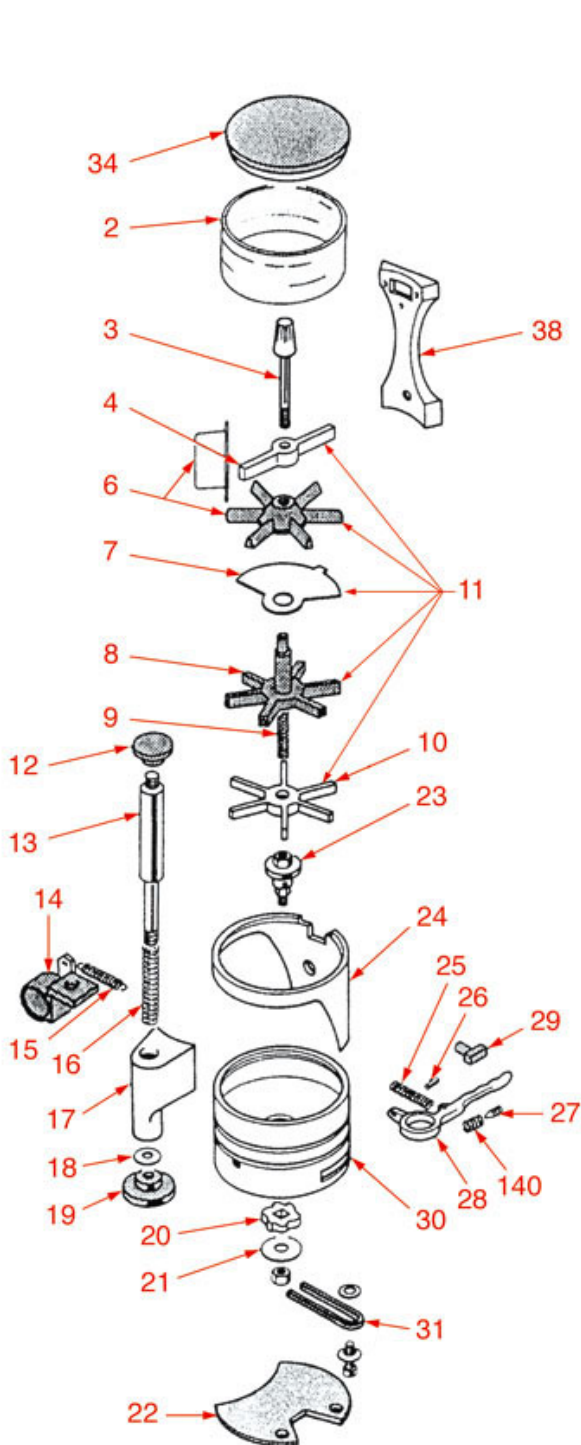

GRINDER ASSEMBLY - SPECIAL 450 TIMER

SPECIAL 450 TIMER

AN04

Positions without LF code no.: upon request

ANFIM

Position	LF code no.	Description
3	1241121	DOSE ADJUSTMENT KNOB
4	1252313	COFFEE MIXING WING
6	1343041	UPPER STAR WITH GLASS CLEANING SPRING
7	1252314	DIVIDING SHEET
9	1250272	DOSER STAR SPRING
10	1343043	LOWER STAR
12	1241122	UPPER COFFEE TAMPER KNOB
14	1252315	COUNTER FOR COFFEE GRINDER
15	1250941	STROLE COUNTER SPRING
16	1250273	COFFEE TAMPER SPRING
19	1385541	LOWER COFFEE TAMPER ø 56 mm
23	1252268	LOCKING SHAFT
25	1250944	DOSER LEVER RETURN SPRING
26	1324936	DOSER LEVER PIN
27	1528632	TAPERED END PIN M5x6 UNI 5927
28	1225902	CHROME-PLATED DOSER LEVER
29	1252317	RUBBER BUMPER
31	1250943	SQUARE SPRING
34	1252319	DISPENSER LID
41	1252263	COFFEE HOPPER LID
50	1080911	COMPLETE COFFEE HOPPER
52	1251944	GRINDING BURRS TOP HOLDER
53	1252325	GRINDING CONTROL KNOB
56	1251003	GRINDING BURRS ANFIN (PAIR) LH
60	1528643	WASTE DRAWER LOCKING SCREW M6x20 UNI5923
65	1250185	PROTECTION SPRING
67	1252326	LONG FILTER HOLDER FORK
68	1252327	SHORT FILTER HOLDER FORK
71	1252328	COFFEE COLLECTING BASE
72	1252375	ALUMINUM BASE HOLDER
74	1009013	GRINDING STICKER
75	1528624	SCREW M5x10 mm UNI 7689
78	1324937	PUSH-BUTTON FOR GRIND. BURRS HOLDER PIN
79	1063911	BEARING 6202 2Z
86	3446108	TIMER 4 MINUTES MTS39/59
88	3068024	CAPACITOR µF 16 450V 50/60Hz
92	1313552	FOOT FOR COFFEE GRINDER