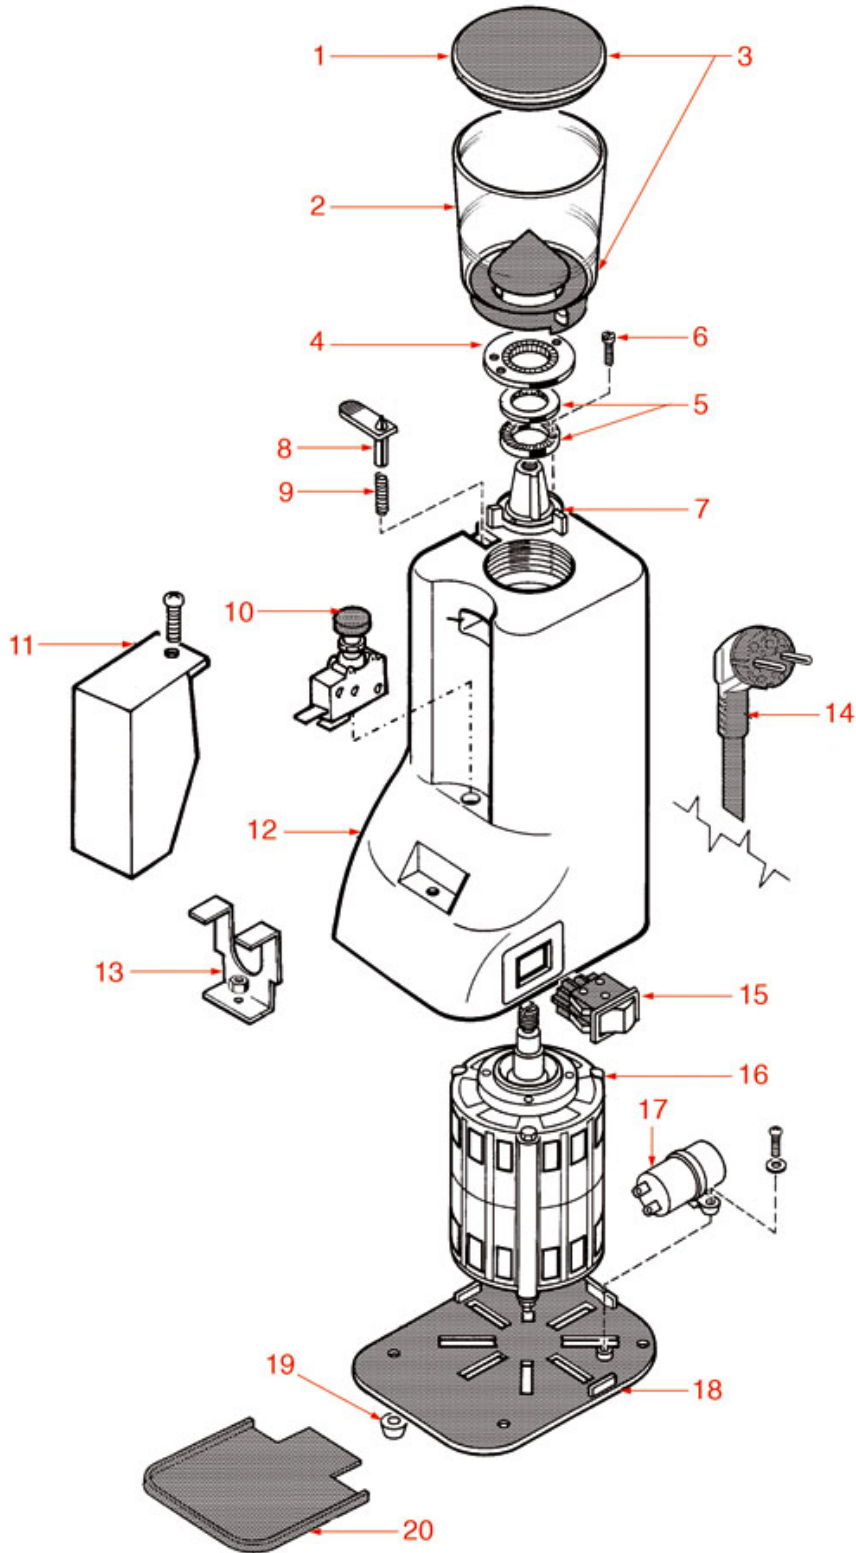

COFFEE GRINDER HAUS SELF

HAUS-SELF

ANFIM

Position	LF code no.	Description
1	1252341	COFFEE HOPPER LID
2	1080515	COFFEE HOPPER
4	1251119	GRINDING BURRS TOP HOLDER
5	1251120	GRINDING BURRS PAIR ANFIM LH
7	1251121	GRINDING BURRS BOTTOM HOLDER
8	1252446	RING NUT LOCKING PIN
9	1250180	LOCKING PIN SPRING $\varnothing$ 5.5x24 mm
10	1240055	MICROSWITCH 12A 250V
15	3319934	ORANGE BIPOLAR SWITCH 16A 250V
17	3068010	CAPACITOR μF 6.3 450V 50/60Hz
20	1252329	COFFEE COLLECTING BASE