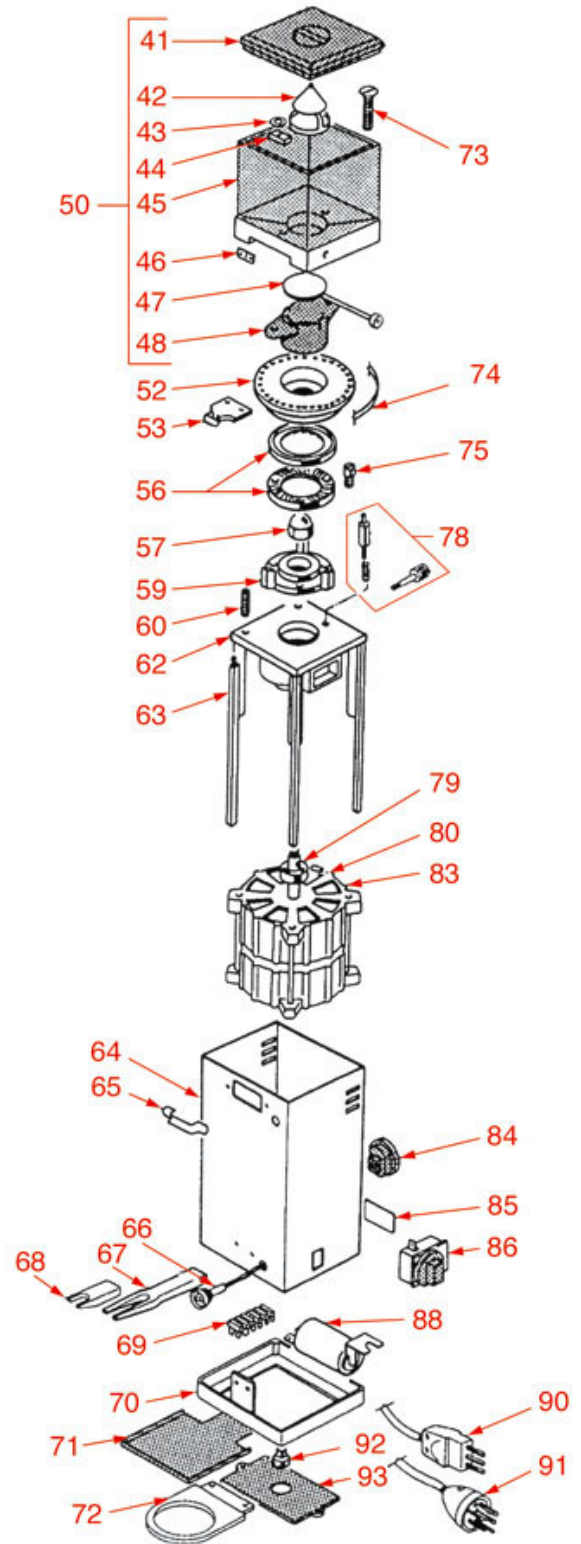

GRINDER ASSEMBLY - SPECIAL 450 TIMER

SPECIAL 450 TIMER

AN04

Positions without LF code no.: upon request

ANFIM

Position	LF code no.	Description
3	1241121	DOSE ADJUSTMENT KNOB
4	1252313	COFFEE MIXING WING
6	1343041	UPPER STAR WITH GLASS CLEANING SPRING
7	1252314	DIVIDING SHEET
9	1250272	DOSER STAR SPRING
10	1343043	LOWER STAR
12	1241122	UPPER COFFEE TAMPER KNOB
14	1252315	COUNTER FOR COFFEE GRINDER
15	1250941	STROLE COUNTER SPRING
16	1250273	COFFEE TAMPER SPRING
19	1385541	LOWER COFFEE TAMPER ø 56 mm
23	1252268	LOCKING SHAFT
25	1250944	DOSER LEVER RETURN SPRING
26	1324936	DOSER LEVER PIN
27	1528632	TAPERED END PIN M5x6 UNI 5927
28	1225902	CHROME-PLATED DOSER LEVER
29	1252317	RUBBER BUMPER
31	1250943	SQUARE SPRING
34	1252319	DISPENSER LID
41	1252263	COFFEE HOPPER LID
50	1080911	COMPLETE COFFEE HOPPER
52	1251944	GRINDING BURRS TOP HOLDER
53	1252325	GRINDING CONTROL KNOB
56	1251003	GRINDING BURRS ANFIN (PAIR) LH
60	1528643	WASTE DRAWER LOCKING SCREW M6x20 UNI5923
65	1250185	PROTECTION SPRING
67	1252326	LONG FILTER HOLDER FORK
68	1252327	SHORT FILTER HOLDER FORK
71	1252328	COFFEE COLLECTING BASE
72	1252375	ALUMINUM BASE HOLDER
74	1009013	GRINDING STICKER
75	1528624	SCREW M5x10 mm UNI 7689
78	1324937	PUSH-BUTTON FOR GRIND. BURRS HOLDER PIN
79	1063911	BEARING 6202 2Z
86	3446108	TIMER 4 MINUTES MTS39/59
88	3068024	CAPACITOR µF 16 450V 50/60Hz
92	1313552	FOOT FOR COFFEE GRINDER