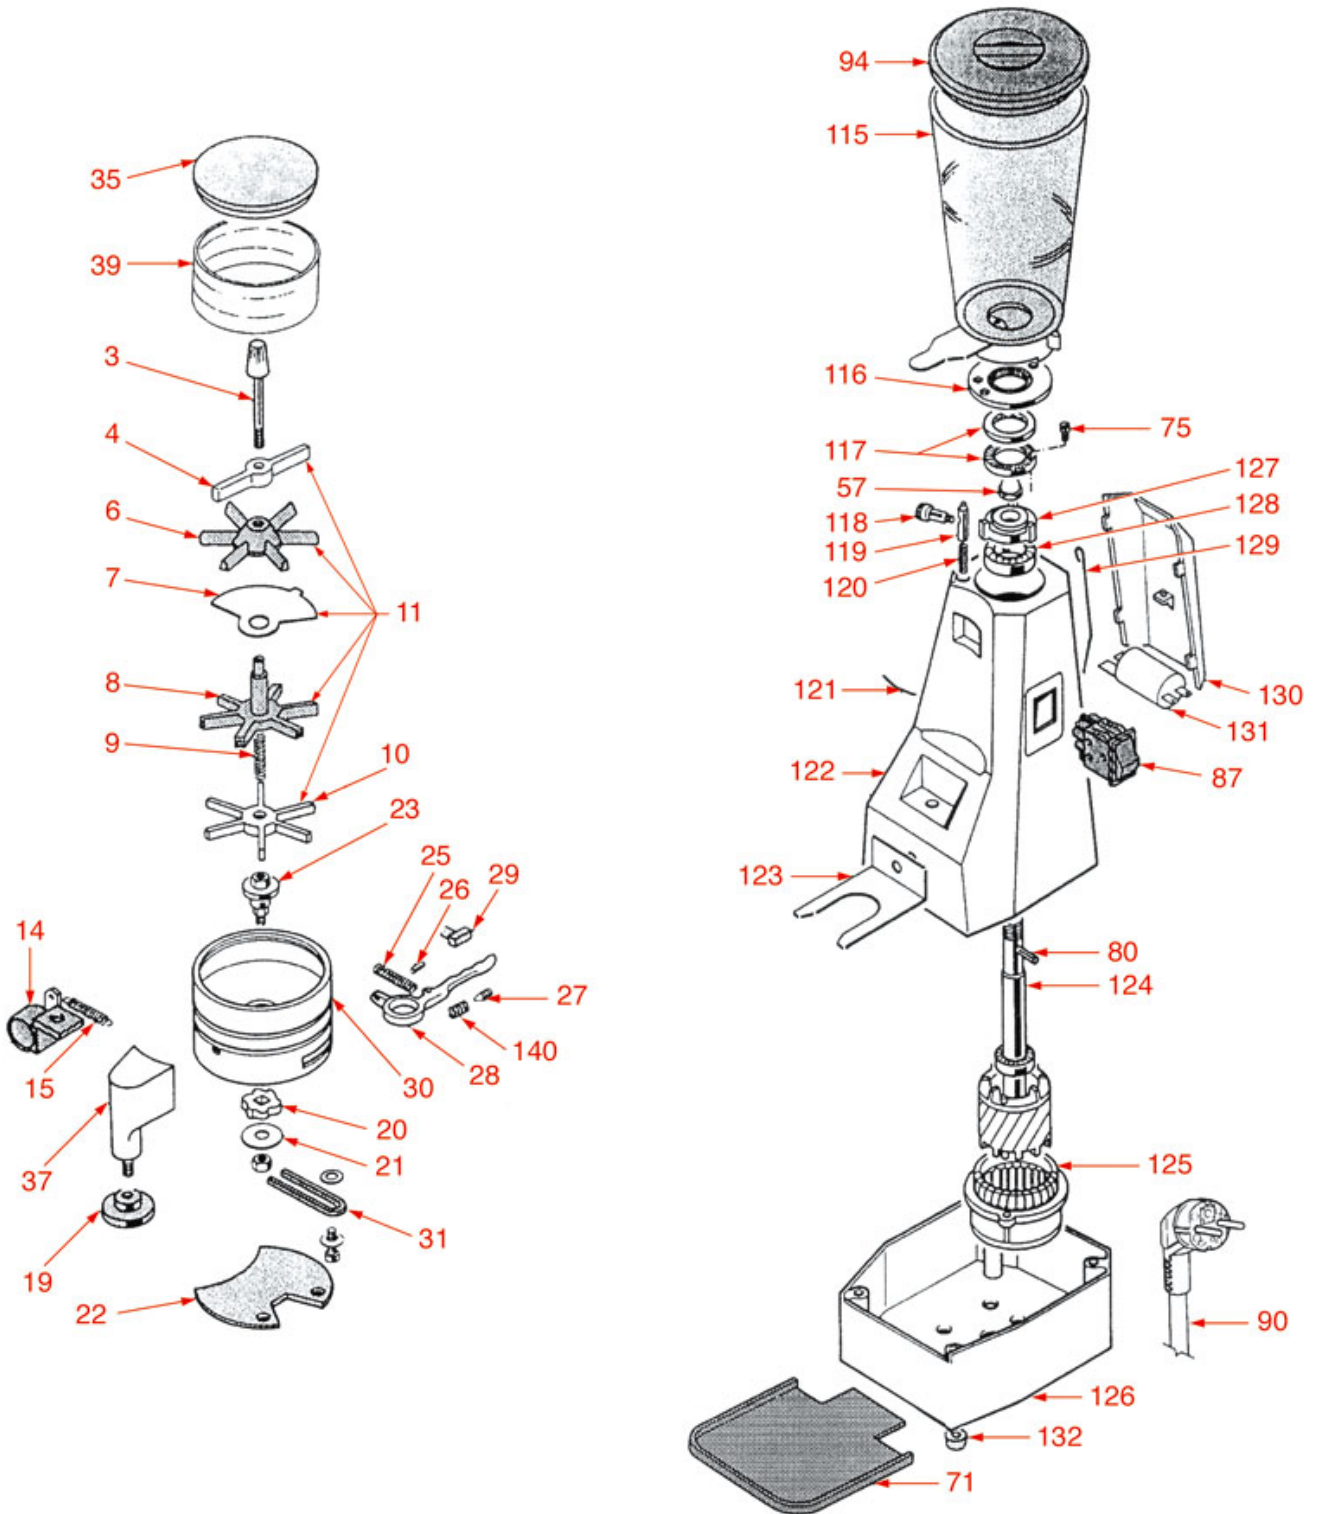

GRINDER ASSEMBLY - SUPER BEST

SUPER BEST

AN06

Positions without LF code no.: upon request

ANFIM

Position	LF code no.	Description
3	1241121	DOSE ADJUSTMENT KNOB
4	1252313	COFFEE MIXING WING
6	1343041	UPPER STAR WITH GLASS CLEANING SPRING
7	1252314	DIVIDING SHEET
9	1250272	DOSER STAR SPRING
10	1343043	LOWER STAR
14	1252315	COUNTER FOR COFFEE GRINDER
15	1250941	STROLE COUNTER SPRING
19	1385541	LOWER COFFEE TAMPER $\varnothing$ 56 mm
23	1252268	LOCKING SHAFT
25	1250944	DOSER LEVER RETURN SPRING
26	1324936	DOSER LEVER PIN
27	1528632	TAPERED END PIN M5x6 UNI 5927
28	1225902	CHROME-PLATED DOSER LEVER
29	1252317	RUBBER BUMPER
31	1250943	SQUARE SPRING
35	1252320	DISPENSER LID
37	1252266	COFFEE PRESSER BODY
39	1252324	DOSER CYLINDER
71	1252329	COFFEE COLLECTING BASE
87	3319934	ORANGE BIPOLAR SWITCH 16A 250V
94	1252332	COFFEE HOPPER LID $\varnothing$ 150 mm
115	1080512	COFFEE HOPPER 1 kg
117	1251001	GRINDING BURRS ANFIN (PAIR) LEFT
120	1250180	LOCKING PIN SPRING $\varnothing$ 5.5x24 mm
121	1250186	PROTECTION SPRING
128	1063912	BEARING 6201 2Z
131	3068014	CAPACITOR μF 8 450V 50/60Hz
140	1250278	DOSE RELEASE HANDLE SPRING