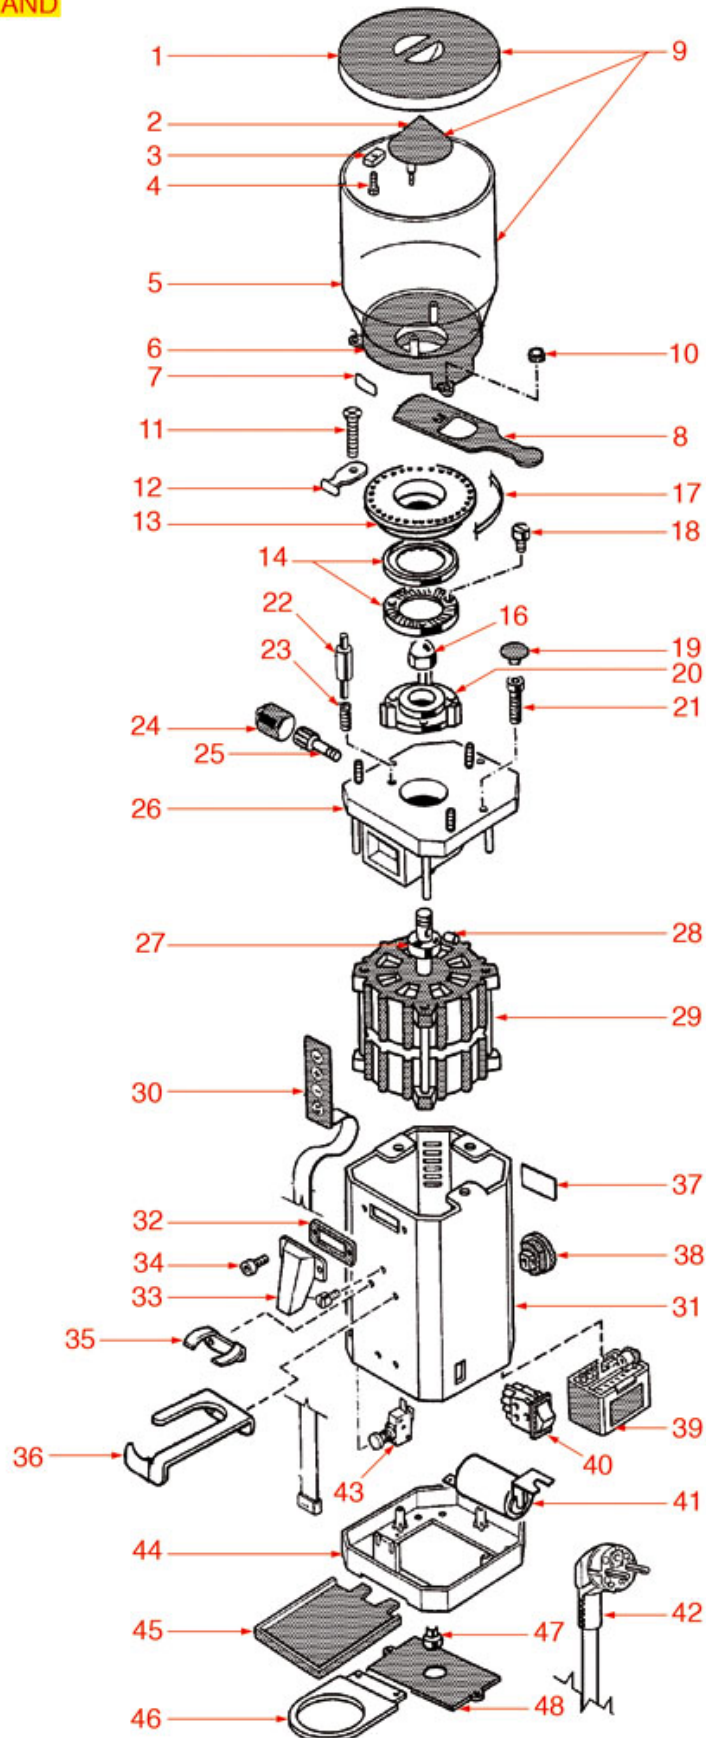

COFFEE GRINDER CAIMANO ON DEMAND

CAIMANO ON DEMAND

AN13

Positions without LF code no.: upon request

ANFIM

Position	LF code no.	Description
1	1080083	COFFEE HOPPER LID ø 200 mm
5	1080082	COFFEE HOPPER
8	1080084	COFFEE CONTAINER CLOSING SHEET
12	1252447	GRINDING ADJUSTMENT LEVER
13	1251511	GRINDING BURRS TOP HOLDER
13	1251944	GRINDING BURRS TOP HOLDER
14	1251002	GRINDING BURRS ANFIN (PAIR) LEFT
14	1251003	GRINDING BURRS ANFIN (PAIR) LH
17	1009013	GRINDING STICKER
18	1528624	SCREW M5x10 mm UNI 7689
40	3319934	ORANGE BIPOLAR SWITCH 16A 250V
41	3068024	CAPACITOR µF 16 450V 50/60Hz
43	1240056	MICROSWITCH 16A 250V
45	1252328	COFFEE COLLECTING BASE
47	1313552	FOOT FOR COFFEE GRINDER