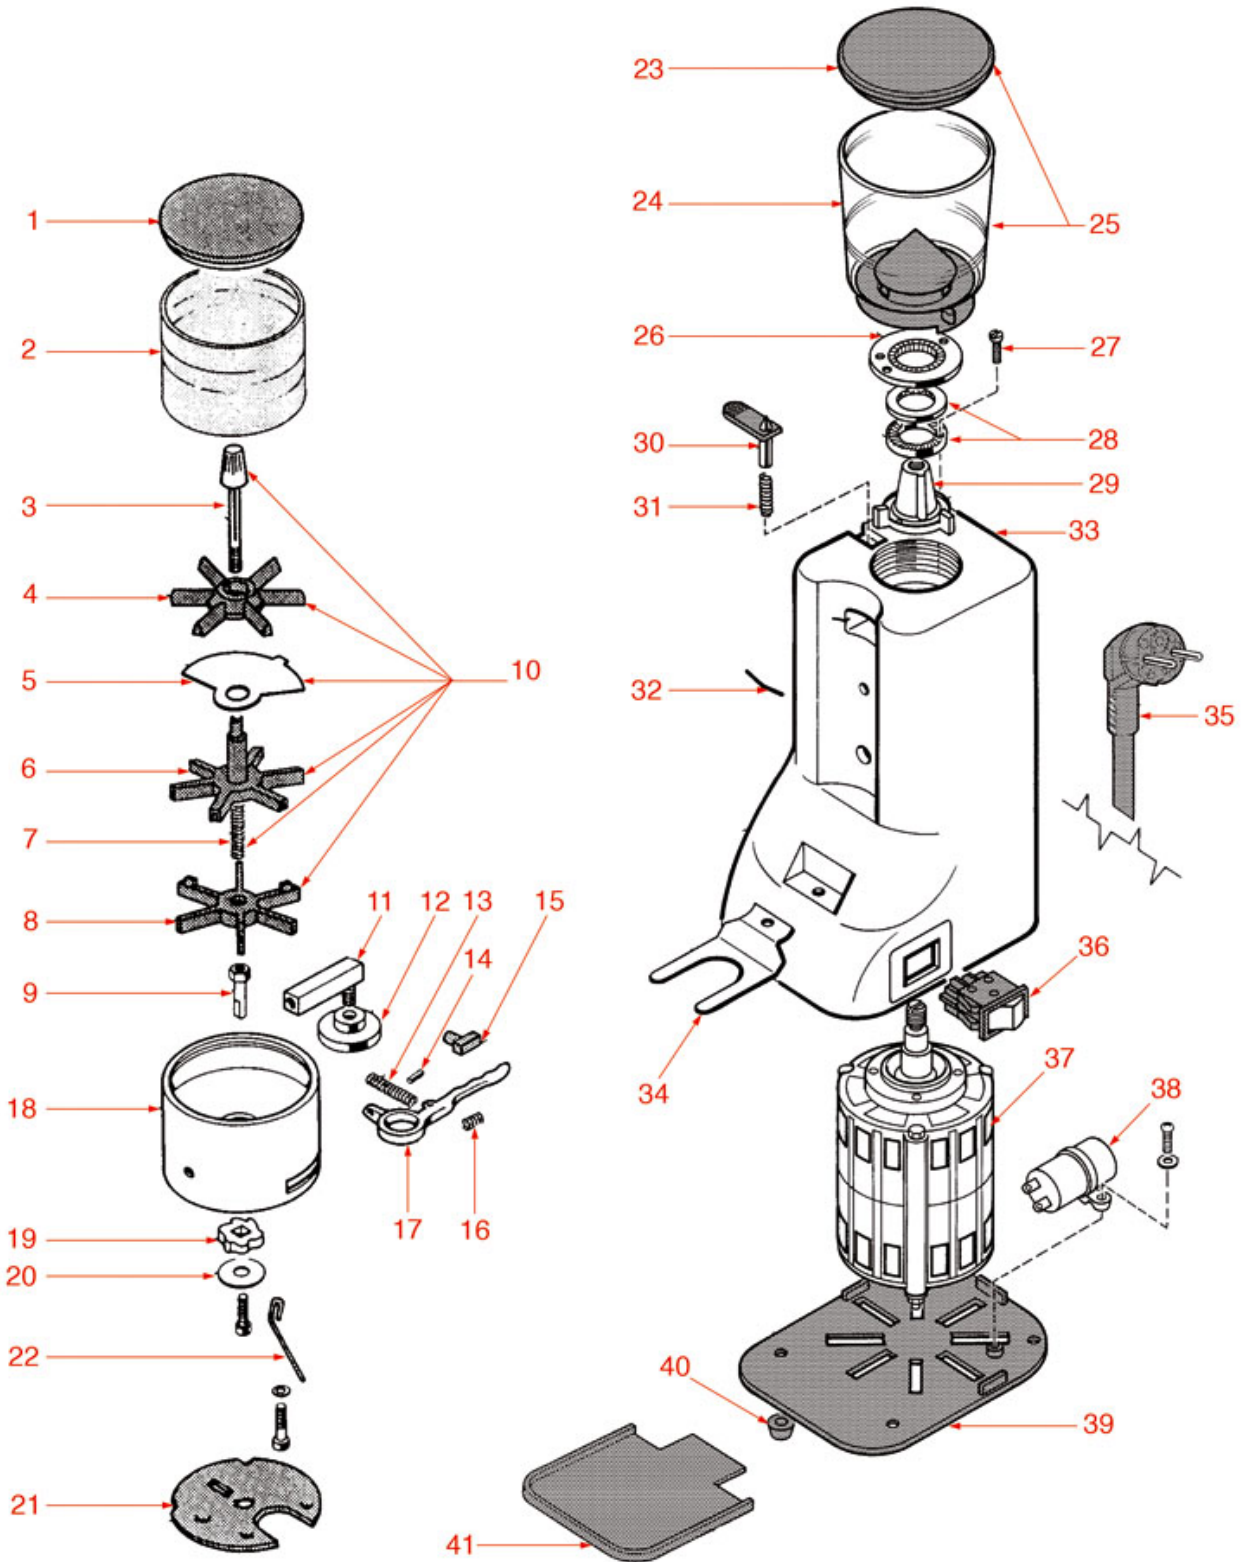

GRINDER ASSEMBLY HAUS

HAUS

AN07

Positions without LF code no.: upon request

ANFIM

Position	LF code no.	Description
1	1252333	DISPENSER LID
2	1252334	DOSER CYLINDER
3	1241121	DOSE ADJUSTMENT KNOB
5	1252335	DIVIDING SHEET
6	1343047	MIDDLE STAR
7	1250273	COFFEE TAMPER SPRING
12	1385540	LOWER COFFEE TAMPER ø 52 mm
12	1385541	LOWER COFFEE TAMPER ø 56 mm
13	1250944	DOSER LEVER RETURN SPRING
14	1324936	DOSER LEVER PIN
15	1252317	RUBBER BUMPER
16	1250278	DOSE RELEASE HANDLE SPRING
17	1252338	CHROME PLATED DISPENSER LEVER
19	1252337	PAWL GEAR
22	1250277	SPRING FOR DOSE RELEASE ROD
23	1252341	COFFEE HOPPER LID
24	1080515	COFFEE HOPPER
26	1251119	GRINDING BURRS TOP HOLDER
28	1251120	GRINDING BURRS PAIR ANFIM LH
29	1251121	GRINDING BURRS BOTTOM HOLDER
30	1252446	RING NUT LOCKING PIN
31	1250180	LOCKING PIN SPRING ø 5.5x24 mm
32	1250186	PROTECTION SPRING
34	1162013	FILTER HOLDER FORK
36	3319934	ORANGE BIPOLAR SWITCH 16A 250V
38	3068010	CAPACITOR µF 6.3 450V 50/60Hz
41	1252329	COFFEE COLLECTING BASE