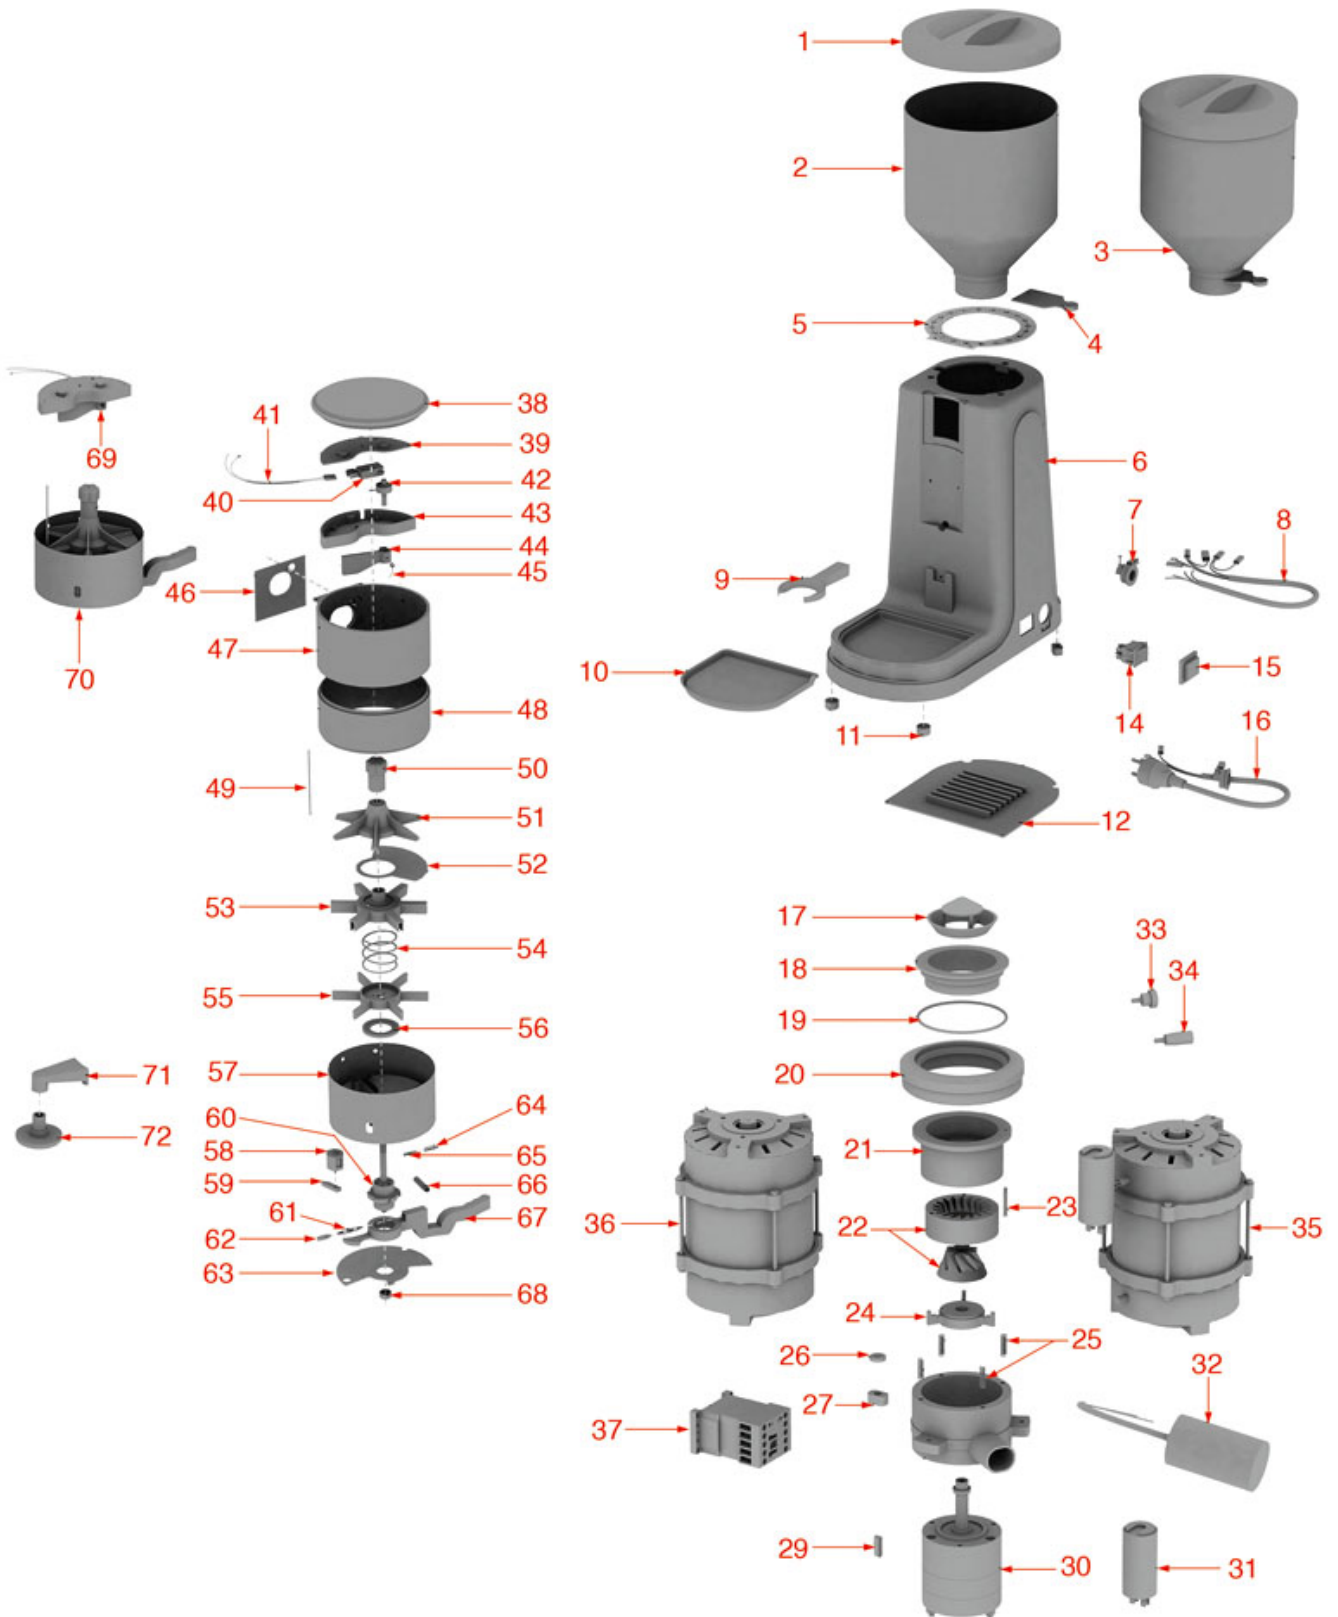

GRINDER ASSEMBLY DOGE CONICO

DOGE CONICO

FZCSMC02

Positions without LF code no.: upon request

FIorenzato C.S.

Position	LF code no.	Description
1	1080063	COFFEE HOPPER LID $\varnothing$ 205 mm
2	1080064	COFFEE HOPPER
3	1080065	COMPLETE COFFEE HOPPER
4	1080066	COFFEE CONTAINER CLOSING SHEET
5	1251075	GRINDING ADJUSTMENT PLATE
9	1162005	FILTER HOLDER FORK
10	1252404	COFFEE COLLECTION TRAY
11	1313006	FOOT $\varnothing$ 19x10 mm
14	3319296	BLACK BIPOLAR SWITCH 16A 250V
15	3319501	SWITCH PROTECTION CAP
17	1080062	COFFEE HOPPER INNER PROTECTION
19	1186693	O-RING 04325 EPDM
22	1251088	GR.BURRS FIorenzato CS (PAIR) CONICAL RH
25	1250147	GRIND.BURRS HOLDER SPRING $\varnothing$ 6x22.5 mm
31	3068019	CAPACITOR μF 12.5 450V 50/60Hz
33	1241173	KNURLED KNOB M5x10
38	1090006	DOSER LID $\varnothing$ 130 mm
39	1240041	MICROSWITCH BOX LID
40	1240024	MICROSWITCH 15A 250V
44	1240042	MICROSWITCH CONTROL FLAP
45	1250140	MICROSWITCH FLAP SPRING
48	1090008	DOSER CYLINDER $\varnothing$ 125x54 mm
49	1090009	DOSER SCRAPER $\varnothing$ 2x95 mm
51	1343051	TOP STAR
52	1343052	DIVIDING SHEET
53	1343053	MIDDLE STAR
54	1250142	STAR SPRING $\varnothing$ 42x36 mm
55	1343054	BOTTOM STAR
56	1252406	LEVER GUIDE WASHER
58	1252407	COUNTER FOR COFFEE GRINDER
59	1252408	DOSER LEVER PIN
60	1252410	6-TEETH PAWL WITH PIN
61	1250145	FEEDING CATCH SPRING $\varnothing$ 5x25 mm
62	1252411	FEEDING PIN $\varnothing$ 6x16 mm
64	1250143	CATCH SPRING
65	1252409	LOCKING PIN $\varnothing$ 4x14 mm
66	1250144	DOSER LEVER RETURN SPRING
67	1225026	DOSER LEVER
69	1240043	AUTOMATIC MICROSWITCH BOX
72	1385014	COFFEE TAMPER $\varnothing$ 56 mm