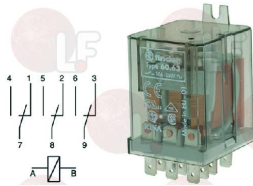

## Relays

**3351605 RELAY 60.63 10A 230V 50/60Hz**  
 3 switching contacts  
 for CIMBALI JUNIOR

FIorenzato C.S. A3200109