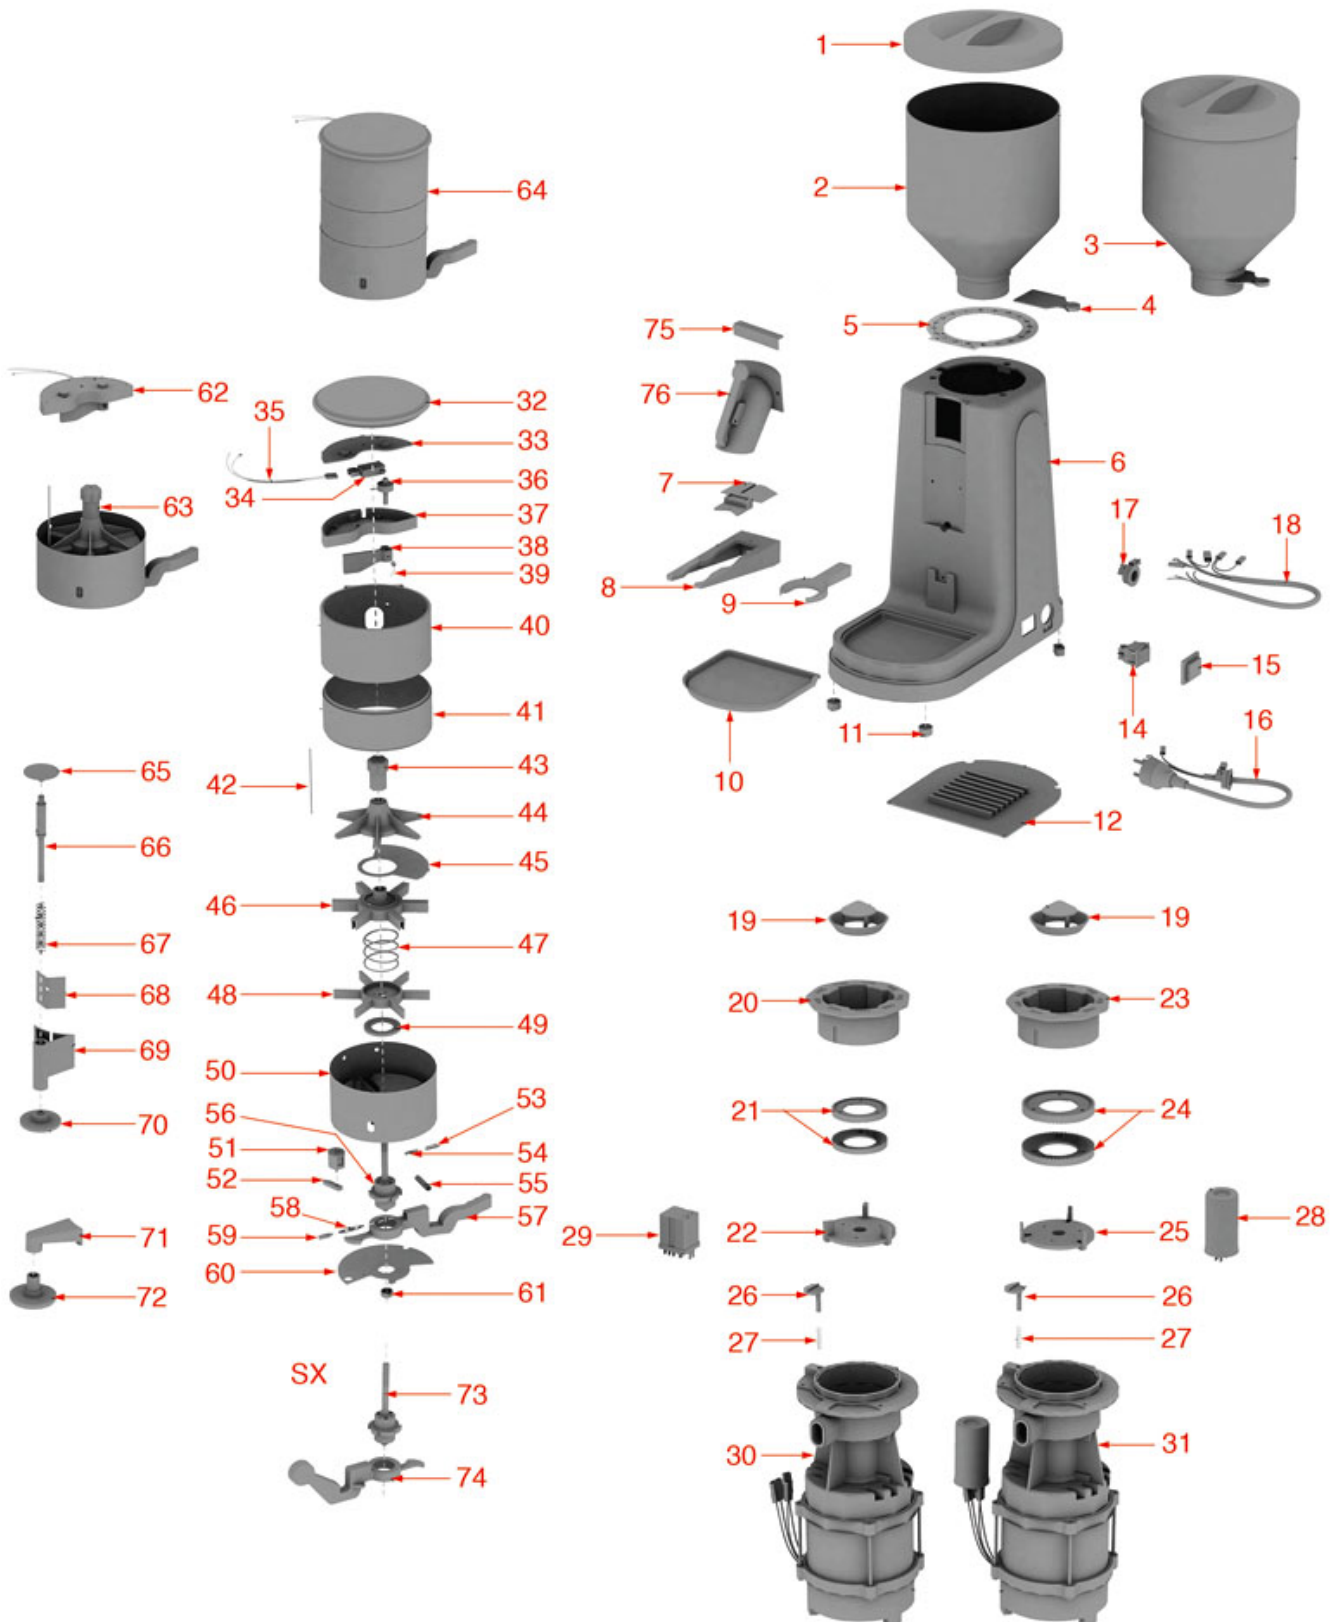

GRINDER ASSEMBLY DOGE63-DOGE83

DOGE63 - DOGE83

FZCSMC01

Positions without LF code no.: upon request

FIorenzato C.S.

Position	LF code no.	Description
1	1080063	COFFEE HOPPER LID ø 205 mm
2	1080064	COFFEE HOPPER
3	1080065	COMPLETE COFFEE HOPPER
4	1080066	COFFEE CONTAINER CLOSING SHEET
5	1251075	GRINDING ADJUSTMENT PLATE
8	1252403	FILTER HOLDER FORK
9	1162005	FILTER HOLDER FORK
10	1252404	COFFEE COLLECTION TRAY
11	1313006	FOOT ø 19x10 mm
14	3319296	BLACK BIPOLAR SWITCH 16A 250V
15	3319501	SWITCH PROTECTION CAP
19	1080062	COFFEE HOPPER INNER PROTECTION
20	1251077	GRINDING BURRS TOP HOLDER ø 63 mm
21	1251078	GRINDING BURRS FIORENZATO CS RIGHT
22	1251079	GRINDING BURRS BOTTOM HOLDER ø 63 mm
23	1251080	TOP HOLDER FOR GRINDING BURRS ø 83 mm
24	1251084	GRINDING BURRS FIORENZATO CS (PAIR) RH
25	1251085	BOTTOM HOLDER FOR GRINDING BURRS ø 83 mm
26	1252405	RING NUT LOCKING PIN
27	1250139	LOCKING PIN SPRING ø 5x30 mm
28	3068027	CAPACITOR µF 20 450V 50/60Hz
29	3351605	RELAY 60.63 10A 230V 50/60Hz
32	1090006	DOSER LID ø 130 mm
33	1240041	MICROSWITCH BOX LID
34	1240024	MICROSWITCH 15A 250V
38	1240042	MICROSWITCH CONTROL FLAP
39	1250140	MICROSWITCH FLAP SPRING
40	1090007	METAL DOSER CYLINDER
41	1090008	DOSER CYLINDER ø 125x54 mm
42	1090009	DOSER SCRAPER ø 2x95 mm
43	1241076	STAR ADJUSTMENT KNOB
44	1343051	TOP STAR
45	1343052	DIVIDING SHEET
46	1343053	MIDDLE STAR
47	1250142	STAR SPRING ø 42x36 mm
48	1343054	BOTTOM STAR
49	1252406	LEVER GUIDE WASHER
51	1252407	COUNTER FOR COFFEE GRINDER
52	1252408	DOSER LEVER PIN
53	1250143	CATCH SPRING
54	1252409	LOCKING PIN ø 4x14 mm
55	1250144	DOSER LEVER RETURN SPRING
56	1252410	6-TEETH PAWL WITH PIN
57	1225026	DOSER LEVER
58	1250145	FEEDING CATCH SPRING ø 5x25 mm
59	1252411	FEEDING PIN ø 6x16 mm
62	1240043	AUTOMATIC MICROSWITCH BOX
67	1250146	COFFEE TAMPER SPING ø 10x65 mm
70	1385013	COFFEE TAMPER ø 56 mm FOR TELESCOPIC
72	1385014	COFFEE TAMPER ø 56 mm