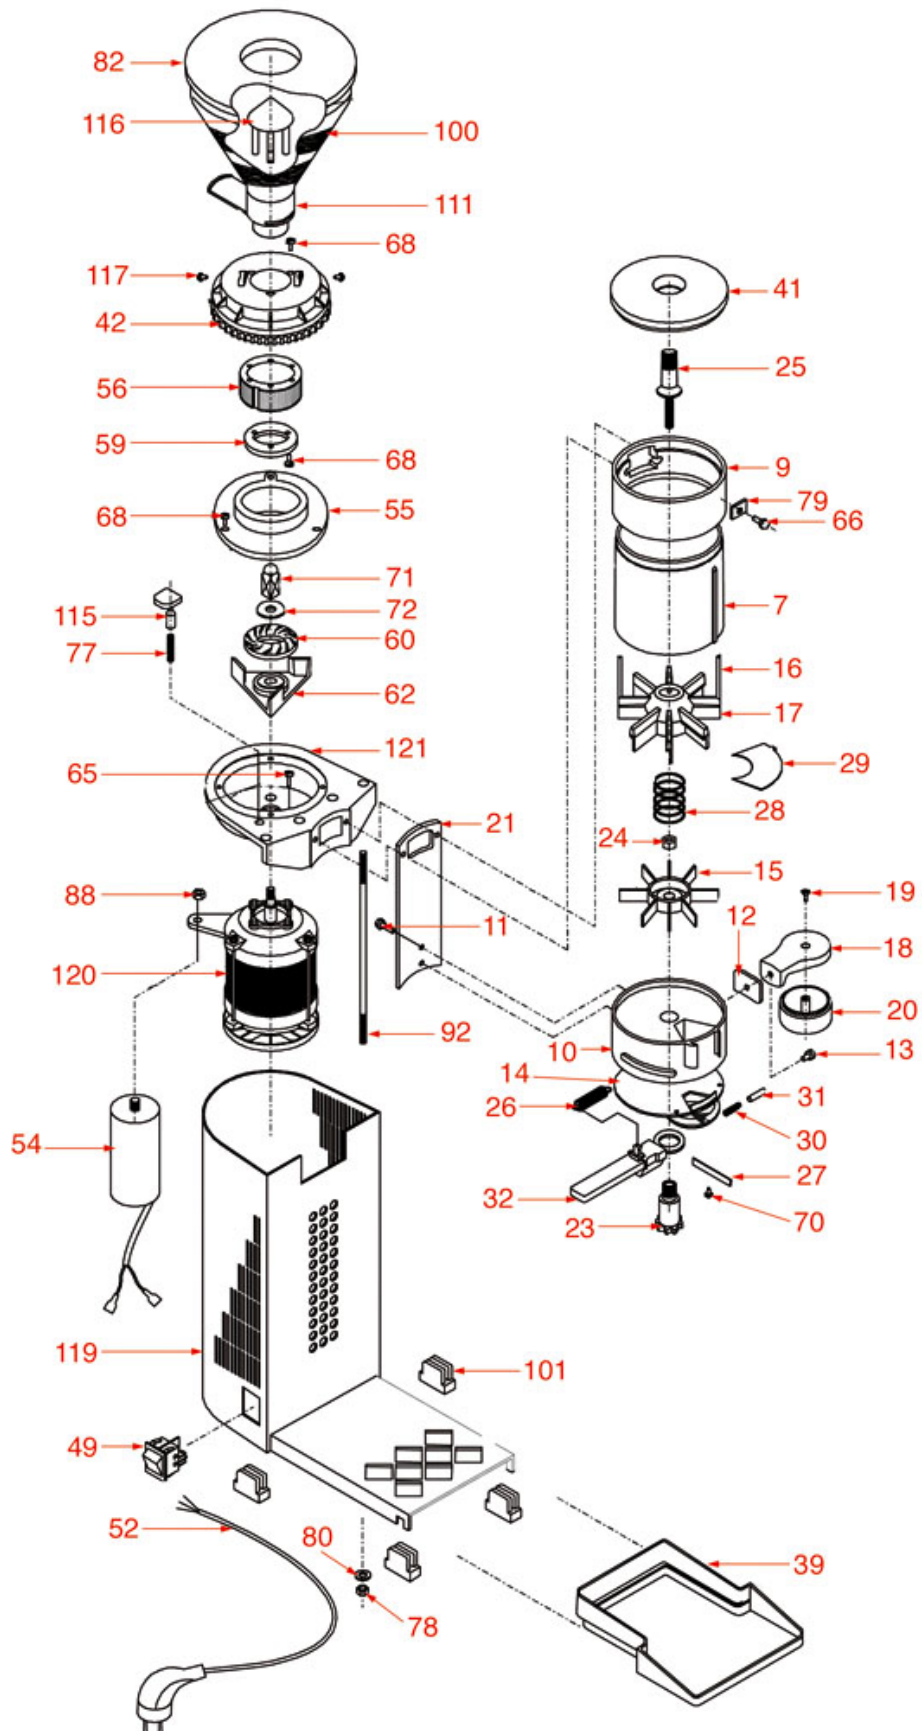

FUTURMAT-ARIETE

GRINDER ASSEMBLY NEW FUTUR SM

NEW FUTUR SM

FSMC06

Positions without LF code no.: upon request

FUTURMAT-ARIETE

Position	LF code no.	Description
7	1252201	DOSER CYLINDER 600 gr
9	1252203	DOSER CYLINDER
12	1252204	RECTANGULAR PLATE M6x1
14	1252205	DOSER BOTTOM LID
15	1343021	STAR ASSEMBLY
16	1343021	STAR ASSEMBLY
17	1343021	STAR ASSEMBLY
18	1385912	COFFEE TAMPER ASSEMBLY
20	1385913	COFFEE TAMPER
20	1385914	COFFEE TAMPER
23	1252206	PAWL RH
25	1252208	ADJUSTMENT SCREW
26	1252209	DOSER LEVER RETURN SPRING
27	1252210	DOSER PIN
28	1252211	STAR SPRING
30	1250971	LEVER PIN SPRING
31	1252213	LEVER PIN
32	1252214	DOSER LEVER
39	1252216	COFFEE COLLECTION TRAY
41	1252218	DOSER LID
42	1252256	ADJUSTMENT RING
49	1319935	GREEN BIPOLAR SWITCH 15A 250V
59	1251634	GRINDING BURRS CUNILL (PAIR) LEFT
60	1251634	GRINDING BURRS CUNILL (PAIR) LEFT
62	1252224	GRINDING BURRS BOTTOM HOLDER
77	1250972	CONTROL SPRING
82	1252234	COFFEE HOPPER LID ø 200 mm
100	1080933	COMPLETE COFFEE HOPPER 1 kg
101	1313917	RECTANGULAR RUBBER FOOT
111	1252244	COFFEE HOPPER FILLER
115	1252246	SPRING ADJUSTMENT PIN
116	1252247	COFFEE HOPPER INNER PROTECTION