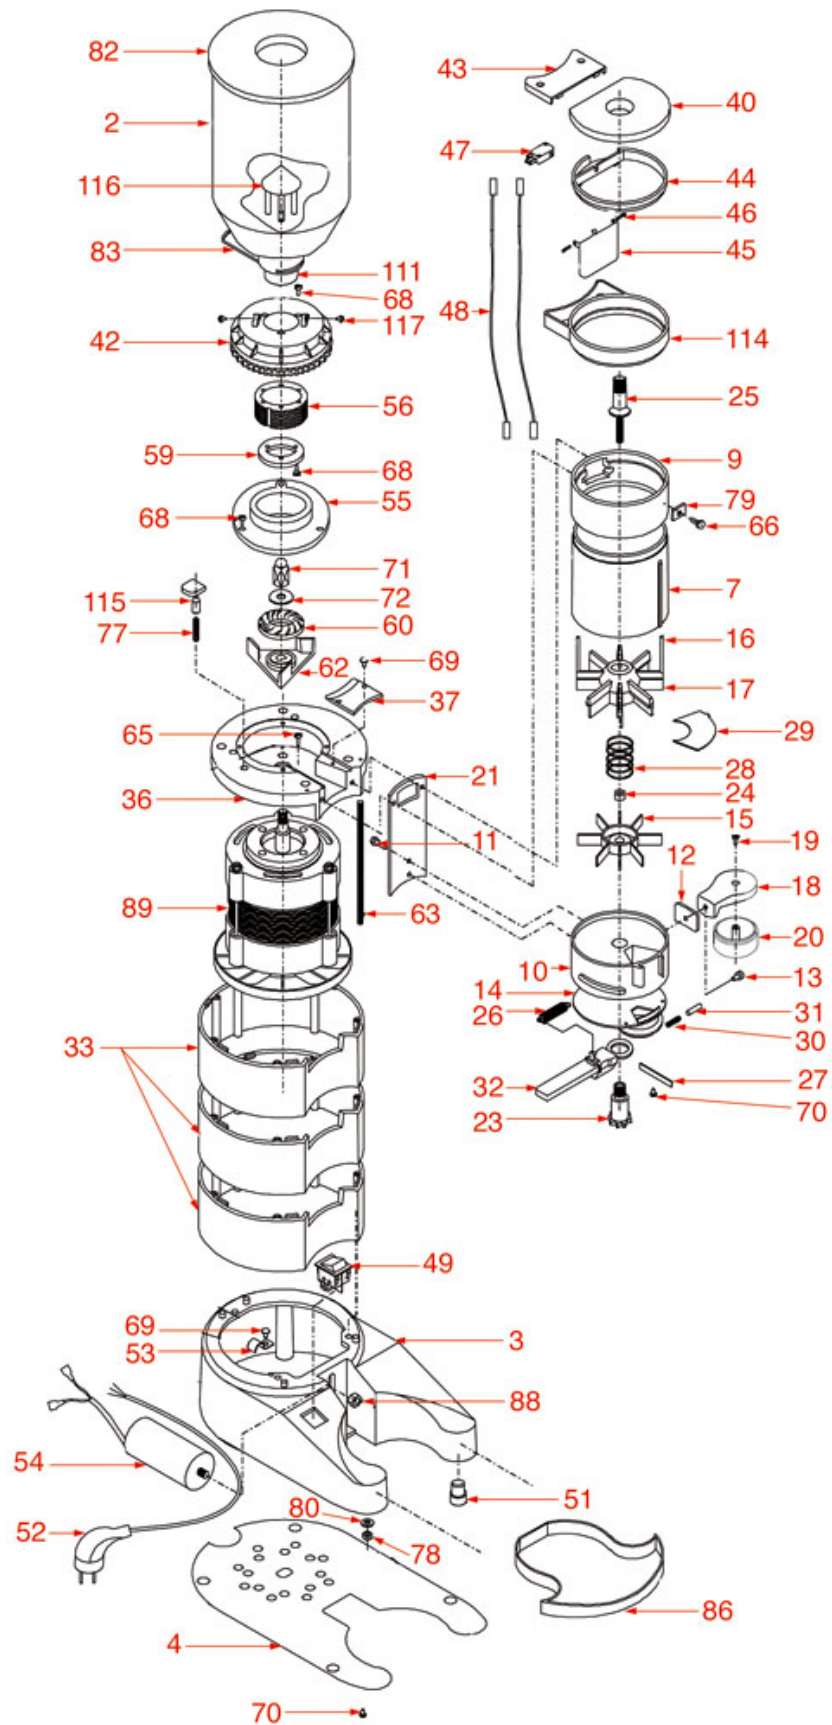

GRINDER ASSEMBLY CT-2

CT-2

FUTURMAT-ARIETE

Position	LF code no.	Description
2	1080932	COMPLETE COFFEE HOPPER 2 kg
7	1252201	DOSER CYLINDER 600 gr
9	1252203	DOSER CYLINDER
12	1252204	RECTANGULAR PLATE M6x1
14	1252205	DOSER BOTTOM LID
15	1343021	STAR ASSEMBLY
16	1343021	STAR ASSEMBLY
17	1343021	STAR ASSEMBLY
18	1385912	COFFEE TAMPER ASSEMBLY
20	1385913	COFFEE TAMPER
20	1385914	COFFEE TAMPER
23	1252206	PAWL RH
25	1252208	ADJUSTMENT SCREW
26	1252209	DOSER LEVER RETURN SPRING
27	1252210	DOSER PIN
28	1252211	STAR SPRING
30	1250971	LEVER PIN SPRING
31	1252213	LEVER PIN
32	1252214	DOSER LEVER
40	1252217	DOSER LID
42	1252256	ADJUSTMENT RING
43	1252220	MICROSWITCH LID
44	1252221	PLASTIC RING WITH FLAP
45	1252221	PLASTIC RING WITH FLAP
47	3240123	MICROSWITCH 16A 250V
49	1319935	GREEN BIPOLAR SWITCH 15A 250V
51	1313916	RUBBER FOOT
59	1251634	GRINDING BURRS CUNILL (PAIR) LEFT
60	1251634	GRINDING BURRS CUNILL (PAIR) LEFT
62	1252224	GRINDING BURRS BOTTOM HOLDER
77	1250972	CONTROL SPRING
82	1252234	COFFEE HOPPER LID ø 200 mm
86	1252235	COFFEE COLLECTING TRAY
111	1252244	COFFEE HOPPER FILLER
114	1252245	ADDITIONAL DOSER CYLINDER
115	1252246	SPRING ADJUSTMENT PIN
116	1252247	COFFEE HOPPER INNER PROTECTION