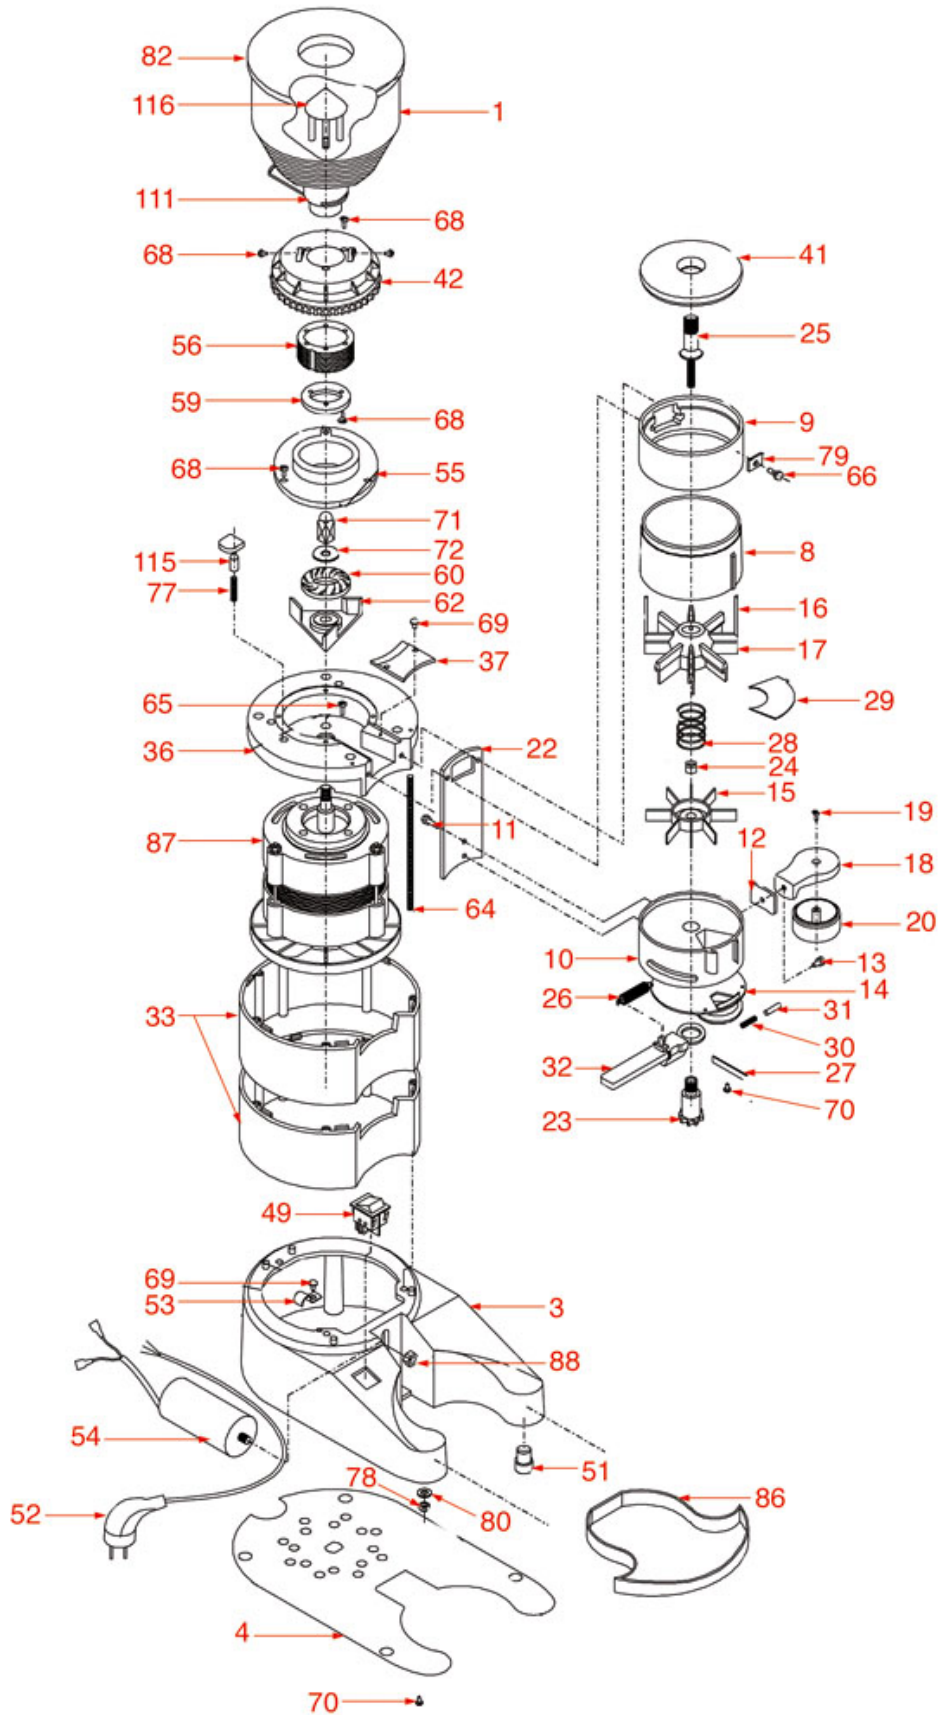

GRINDER ASSEMBLY CT-1

CT-1

FUTURMAT-ARIETE

Position	LF code no.	Description
1	1080931	COMPLETE COFFEE HOPPER 1 kg
8	1252202	DOSER CYLINDER 300 gr
9	1252203	DOSER CYLINDER
12	1252204	RECTANGULAR PLATE M6x1
14	1252205	DOSER BOTTOM LID
15	1343021	STAR ASSEMBLY
16	1343021	STAR ASSEMBLY
17	1343021	STAR ASSEMBLY
18	1385912	COFFEE TAMPER ASSEMBLY
20	1385913	COFFEE TAMPER
20	1385914	COFFEE TAMPER
23	1252206	PAWL RH
25	1252208	ADJUSTMENT SCREW
26	1252209	DOSER LEVER RETURN SPRING
27	1252210	DOSER PIN
28	1252211	STAR SPRING
30	1250971	LEVER PIN SPRING
31	1252213	LEVER PIN
32	1252214	DOSER LEVER
41	1252218	DOSER LID
42	1252256	ADJUSTMENT RING
49	1319935	GREEN BIPOLAR SWITCH 15A 250V
51	1313916	RUBBER FOOT
59	1251634	GRINDING BURRS CUNILL (PAIR) LEFT
60	1251634	GRINDING BURRS CUNILL (PAIR) LEFT
62	1252224	GRINDING BURRS BOTTOM HOLDER
77	1250972	CONTROL SPRING
82	1252234	COFFEE HOPPER LID ø 200 mm
86	1252235	COFFEE COLLECTING TRAY
111	1252244	COFFEE HOPPER FILLER
115	1252246	SPRING ADJUSTMENT PIN
116	1252247	COFFEE HOPPER INNER PROTECTION