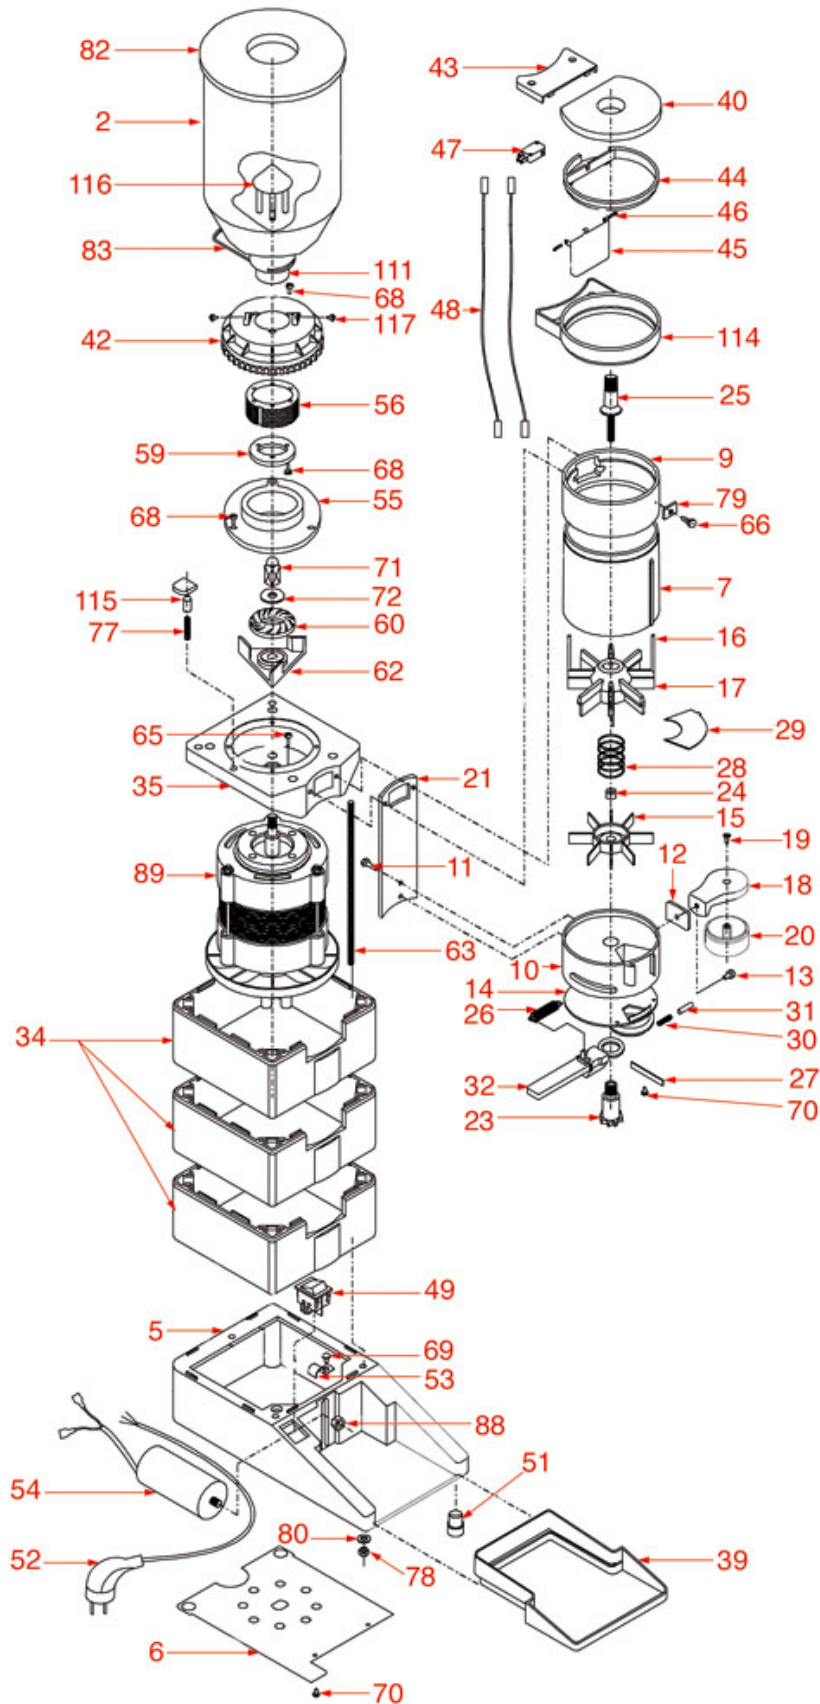

GRINDER ASSEMBLY RIMINI

RIMINI

FUTURMAT-ARIETE

Position	LF code no.	Description
2	1080932	COMPLETE COFFEE HOPPER 2 kg
7	1252201	DOSER CYLINDER 600 gr
9	1252203	DOSER CYLINDER
12	1252204	RECTANGULAR PLATE M6x1
14	1252205	DOSER BOTTOM LID
15	1343021	STAR ASSEMBLY
16	1343021	STAR ASSEMBLY
17	1343021	STAR ASSEMBLY
18	1385912	COFFEE TAMPER ASSEMBLY
20	1385913	COFFEE TAMPER
20	1385914	COFFEE TAMPER
23	1252206	PAWL RH
25	1252208	ADJUSTMENT SCREW
26	1252209	DOSER LEVER RETURN SPRING
27	1252210	DOSER PIN
28	1252211	STAR SPRING
30	1250971	LEVER PIN SPRING
31	1252213	LEVER PIN
32	1252214	DOSER LEVER
39	1252216	COFFEE COLLECTION TRAY
40	1252217	DOSER LID
42	1252256	ADJUSTMENT RING
43	1252220	MICROSWITCH LID
44	1252221	PLASTIC RING WITH FLAP
45	1252221	PLASTIC RING WITH FLAP
47	3240123	MICROSWITCH 16A 250V
49	1319935	GREEN BIPOLAR SWITCH 15A 250V
51	1313916	RUBBER FOOT
59	1251634	GRINDING BURRS CUNILL (PAIR) LEFT
60	1251634	GRINDING BURRS CUNILL (PAIR) LEFT
62	1252224	GRINDING BURRS BOTTOM HOLDER
77	1250972	CONTROL SPRING
82	1252234	COFFEE HOPPER LID ø 200 mm
83	1252244	COFFEE HOPPER FILLER
111	1252244	COFFEE HOPPER FILLER
114	1252245	ADDITIONAL DOSER CYLINDER
115	1252246	SPRING ADJUSTMENT PIN
116	1252247	COFFEE HOPPER INNER PROTECTION