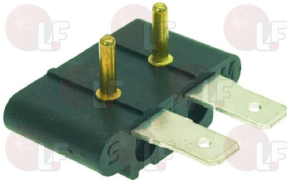

FUTURMAT-ARIETE 07985807

1351101 RELAY FOR MODEL FM