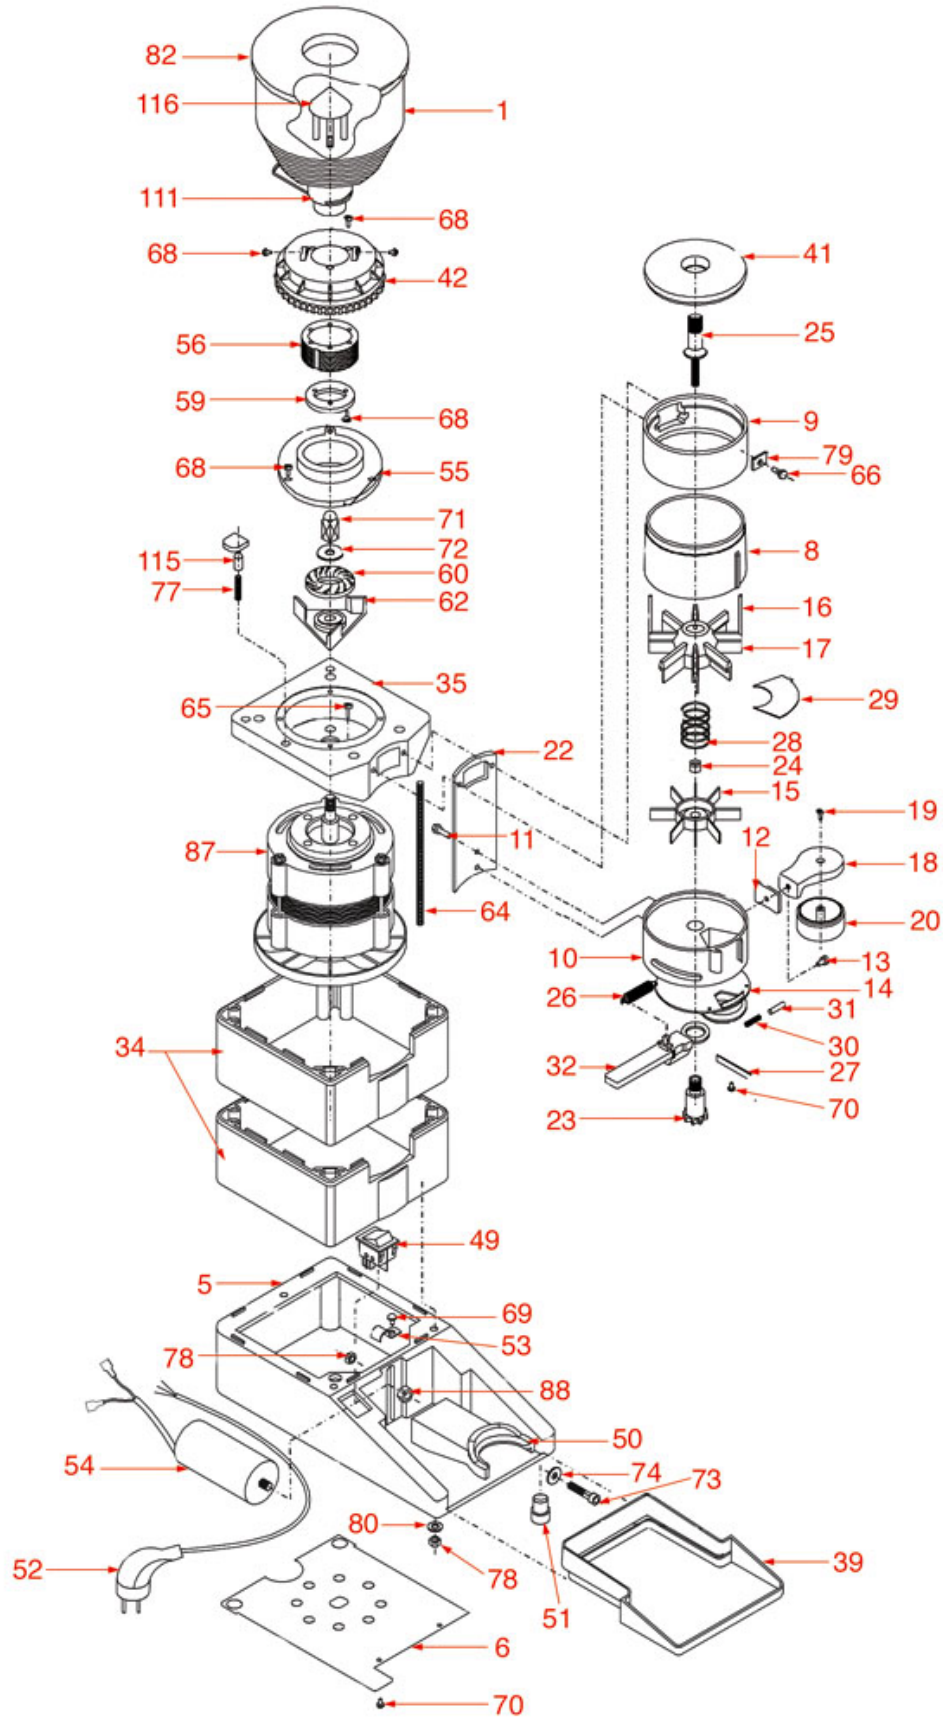

GRINDER ASSEMBLY MILADY

MILADY

FUTURMAT-ARIETE

Position	LF code no.	Description
1	1080931	COMPLETE COFFEE HOPPER 1 kg
8	1252202	DOSER CYLINDER 300 gr
9	1252203	DOSER CYLINDER
12	1252204	RECTANGULAR PLATE M6x1
15	1343021	STAR ASSEMBLY
16	1343021	STAR ASSEMBLY
17	1343021	STAR ASSEMBLY
18	1385912	COFFEE TAMPER ASSEMBLY
20	1385913	COFFEE TAMPER
20	1385914	COFFEE TAMPER
23	1252206	PAWL RH
25	1252208	ADJUSTMENT SCREW
26	1252209	DOSER LEVER RETURN SPRING
27	1252210	DOSER PIN
28	1252211	STAR SPRING
30	1250971	LEVER PIN SPRING
31	1252213	LEVER PIN
32	1252214	DOSER LEVER
39	1252216	COFFEE COLLECTION TRAY
41	1252218	DOSER LID
42	1252256	ADJUSTMENT RING
49	1319935	GREEN BIPOLAR SWITCH 15A 250V
51	1313916	RUBBER FOOT
59	1251634	GRINDING BURRS CUNILL (PAIR) LEFT
60	1251634	GRINDING BURRS CUNILL (PAIR) LEFT
62	1252224	GRINDING BURRS BOTTOM HOLDER
77	1250972	CONTROL SPRING
82	1252234	COFFEE HOPPER LID ø 200 mm
111	1252244	COFFEE HOPPER FILLER
115	1252246	SPRING ADJUSTMENT PIN
116	1252247	COFFEE HOPPER INNER PROTECTION