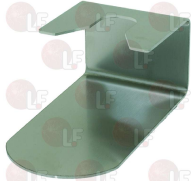

MOTTA 01470/00

MOTTA 1470

Suitable for:

1385025 **FILTER HOLDER SUPPORT**
stainless steel

MOTTA 00680/00

1385024 **FILTER HOLDER SUPPORT F/COFFEE TAMPER**
stainless steel

MOTTA 08210/00

1385040 **POLISHED ALUMINIUM TAMPER ø 53 mm**
flat pressing area

MOTTA 01362/00

MOTTA 1362

1385041 **POLISHED ALUMINIUM TAMPER ø 57 mm**
flat pressing area

MOTTA 01360/00

MOTTA 1360

1385042 **POLISHED ALUMINIUM TAMPER ø 58 mm**
flat pressing area

MOTTA 1361

1385023 **STAINLESS STEEL TAMPER HOLDER**
with internal rubber - external ø 73 mm