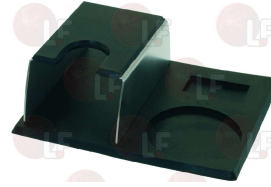

MOTTA 01470/00

MOTTA 1470

Suitable for:

1385025 **FILTER HOLDER SUPPORT**
stainless steel

MOTTA 00680/00

1385024 **FILTER HOLDER SUPPORT F/COFFEE TAMPER**
stainless steel