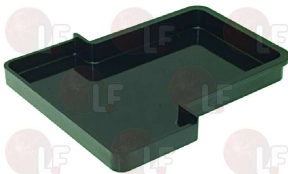

Trays

1252277 COFFEE COLLECTION TRAY
for Grinder-dispenser (BEZZERA) BB90
for Grinder-dispenser (CARIMALI) GT - G1 - M1 - M3
for Grinder-dispenser (OBEL) EB - GLOBO
for Grinder-dispenser (PAVONI) ZIP