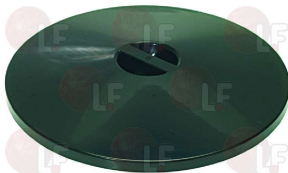

PAVONI 0BEB04

PAVONI 0BEB04G

1. **1252304 COFFEE HOPPER LID ø 185 mm**
   for Grinder-dispenser (BEZZERA) BB003 - BB105
   BB90 - BB95
   for Grinder-dispenser (CARIMALI) GT - G1 - M1 - M3
   for Grinder-dispenser (OBEL) DSQ - EB - GLOBO"G"
   MITO - MITOCONIC - MITOMAXI
   for Grinder-dispenser (PAVONI) ZIP
   for Grinder-dispenser (RENEKA) B14