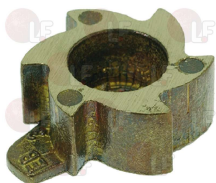

Pawls for coffee grinder dosers

1252437 6-TEETH PAWL