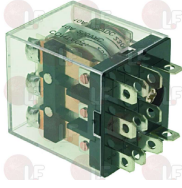

PIN FOR DOSER LEVER SPRING

PAVONI 0BEB056

Relays

1351508 RELAY 10A 230V

PAVONI 0BEB073

Springs

1250263 DOSER LEVER RETURN SPRING
 for BEZZERA BB105-BB95-BB90-BB004-BB003
 for CARIMALI G1-GT-M JUNIOR-M1/M3
 for OBEL JUNIOR-DSQ-EB-GLOBO "G"
 for PAVONI ZIP
 for SPAZIALE JUNIOR
 for RENEKA B14