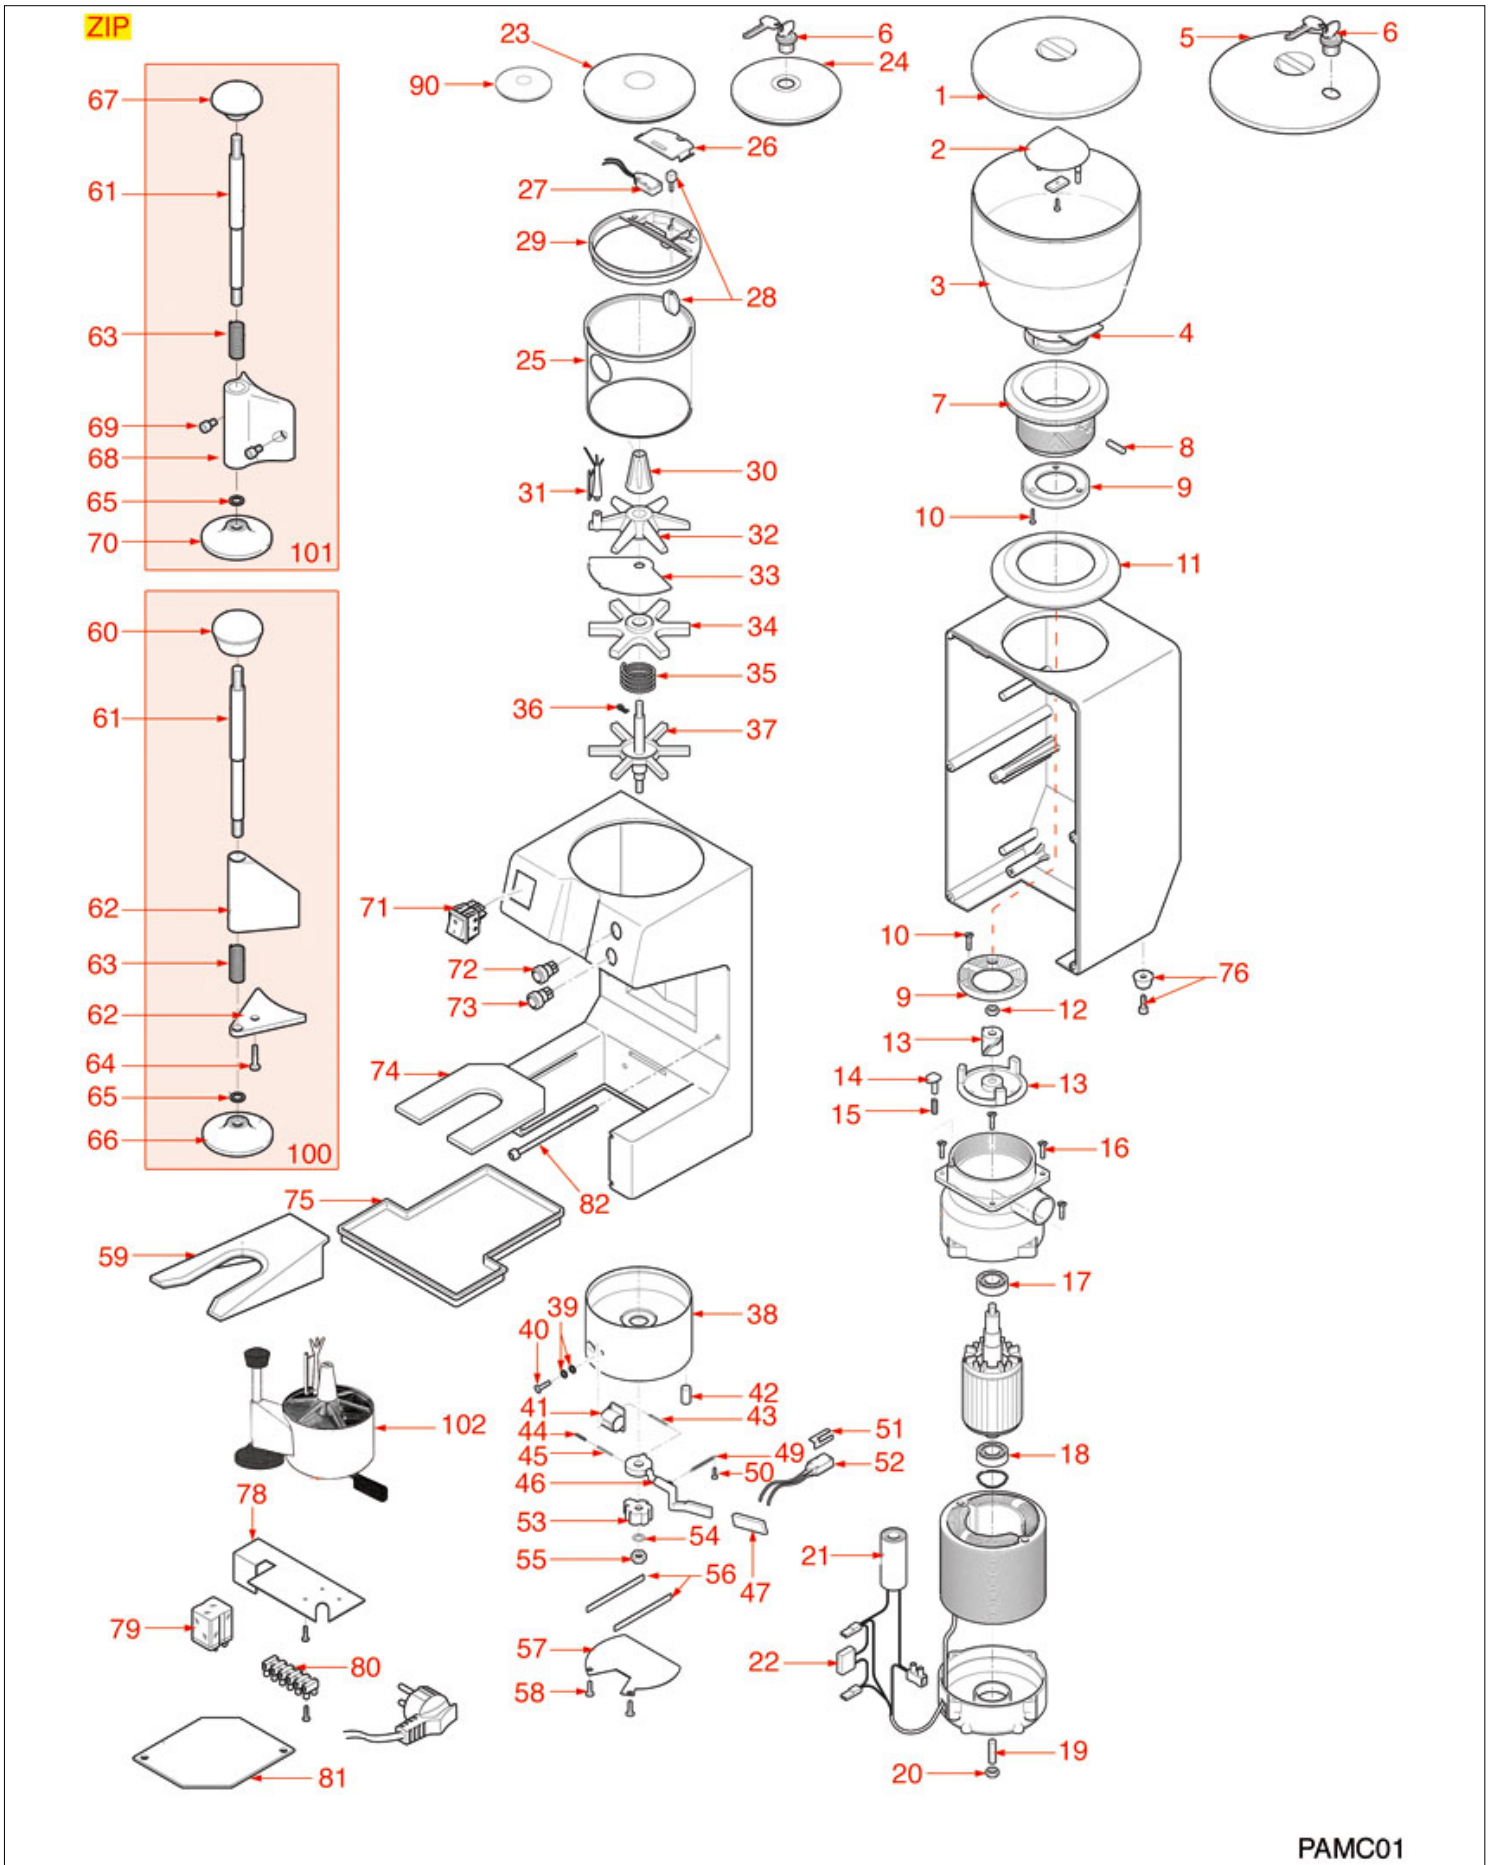

GRINDER ASSEMBLY ZIP

PAVONI

Position	LF code no.	Description
1	1252304	COFFEE HOPPER LID ø 185 mm
2	1252295	COFFEE HOPPER INNER PROTECTION
2	1252379	COFFEE HOPPER INNER PROTECTION
3	1080075	COFFEE HOPPER
6	1388501	COVER LOCK
7	1252285	GRINDING BURRS TOP HOLDER W/RING NUT
9	1251061	GRINDING BURRS OBEL-CARIMALI (PAIR) LEFT
10	1528001	SCREW M4x10 UNI 6109
11	1186695	SCREW COVER RING NUT ø 126 mm
13	1251113	GRINDING BURRS BOTTOM HOLDER
14	1252281	LOCKING PIN
15	1250265	LOCKING PIN SPRING
16	1528023	S/STEEL CROSS SCREW M5x16 mm UNI 7688
21	3068019	CAPACITOR µF 12.5 450V 50/60Hz
23	1252283	DOSER LID
24	1252284	DOSER LID WITH KEY
25	1090019	DOSER CYLINDER ø 120x117 mm
27	1240802	MICROSWITCH 6A 250V
29	1252287	MICROSWITCH HOLDER
30	1252280	DOSE ADJUSTMENT KNOB
31	1250266	DOSER SCRAPER
32	1343939	TOP STAR
33	1252282	DOSER SHEET
34	1343940	MIDDLE STAR
35	1250260	STAR SPRING
37	1343941	BOTTOM STAR
40	1528630	STAINLESS STEEL SCREW M5x10 mm UNI 5739
41	1252278	COUNTER FOR COFFEE GRINDER
43	1250261	STROKE COUNTER SPRING
44	1252436	PIN FOR DOSER LEVER SPRING
45	1250267	PEG SPRING
46	1252291	DOSER LEVER
47	1252292	LEVER COVER
49	1250263	DOSER LEVER RETURN SPRING
50	1528630	STAINLESS STEEL SCREW M5x10 mm UNI 5739
52	1240802	MICROSWITCH 6A 250V
53	1252437	6-TEETH PAWL
56	1250174	SHEET SPRING 89 mm
58	1528630	STAINLESS STEEL SCREW M5x10 mm UNI 5739
59	1252286	FILTER HOLDER FORK
61	1324206	COFFEE TAMPER PIN
63	1250264	ROD SPRING
69	1528630	STAINLESS STEEL SCREW M5x10 mm UNI 5739
71	3319934	ORANGE BIPOLAR SWITCH 16A 250V
72	1319003	BLACK SINGLE POLE PUSH-BUTTON 0.7A 250V
73	9014062	RED SINGLE-POLE PUSH-BUTTON 0.7A 250V
74	1252004	FILTER HOLDER FORK
75	1252277	COFFEE COLLECTION TRAY
76	1313106	RUBBER FOOT
77	1528001	SCREW M4x10 UNI 6109
79	1351508	RELAY 10A 230V
100	1385506	COFFEE TAMPER COMPLETE
101	1385507	COFFEE TAMPER COMPLETE
102	1090512	COMPLETE DISPENSER