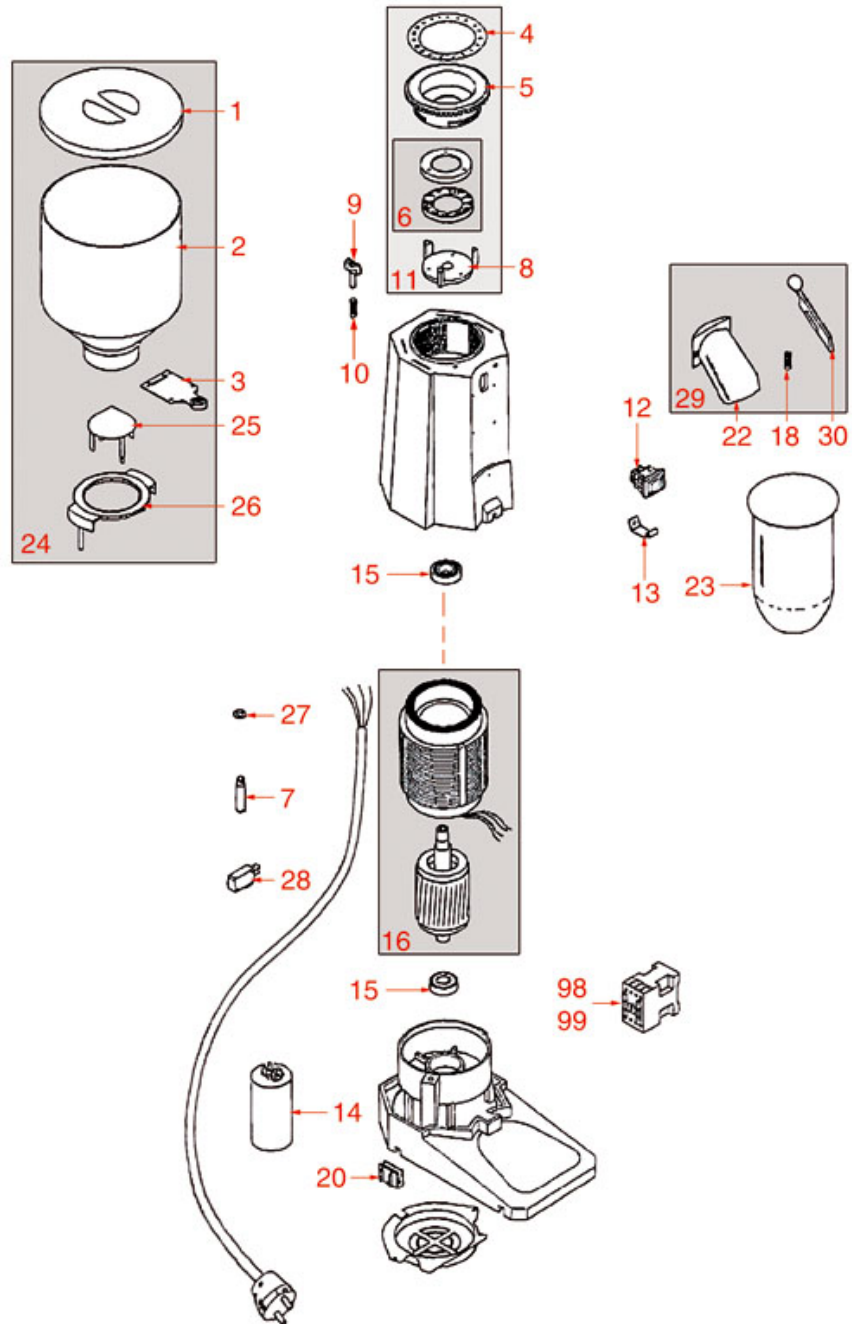

COFFEE GRINDER T80D

T80D

QUAMAR

Position	LF code no.	Description
1	1252141	COFFEE HOPPER LID ø 180 mm
2	1080926	COFFEE CONTAINER 1.2Kg ø 175 mm
3	1252117	COFFEE HOPPER CLOSING SHEET
4	1252142	GRIND SELECTION LABEL
5	1252143	UPPER GRINDER BURRS RING NUT
6	1251078	GRINDING BURRS FIORENZATO CS RIGHT
8	1251936	LOWER BURRS HOLDER
9	1252144	RING-RETAINING RATCHET
10	1250966	RING CATCH SPRING
12	3319012	GREEN BIPOLAR SWITCH 16A 250V
12	3319501	SWITCH PROTECTION CAP
14	3068024	CAPACITOR µF 16 450V 50/60Hz
15	1063906	BEARING 6203 2Z
20	1313912	FOOT T80
23	1252146	GRINDED COFFEE CONTAINER T80/D
24	1080927	COMPLETE COFFEE HOPPER
25	1252147	COFFEE HOPPER INNER PROTECTION
26	1252148	COFFEE HOPPER INNER PROTECTION
27	1252149	SAFETY MICROSWITCH HOLDER RING T80
28	1240949	MICROSWITCH T80 CE SAFETY
29	1252160	SPOUT ASSEMBLY T80/D
98	1454902	CONTACTOR LOVATO BG0910A
99	3446556	CONTACTOR LOVATO BG0910A