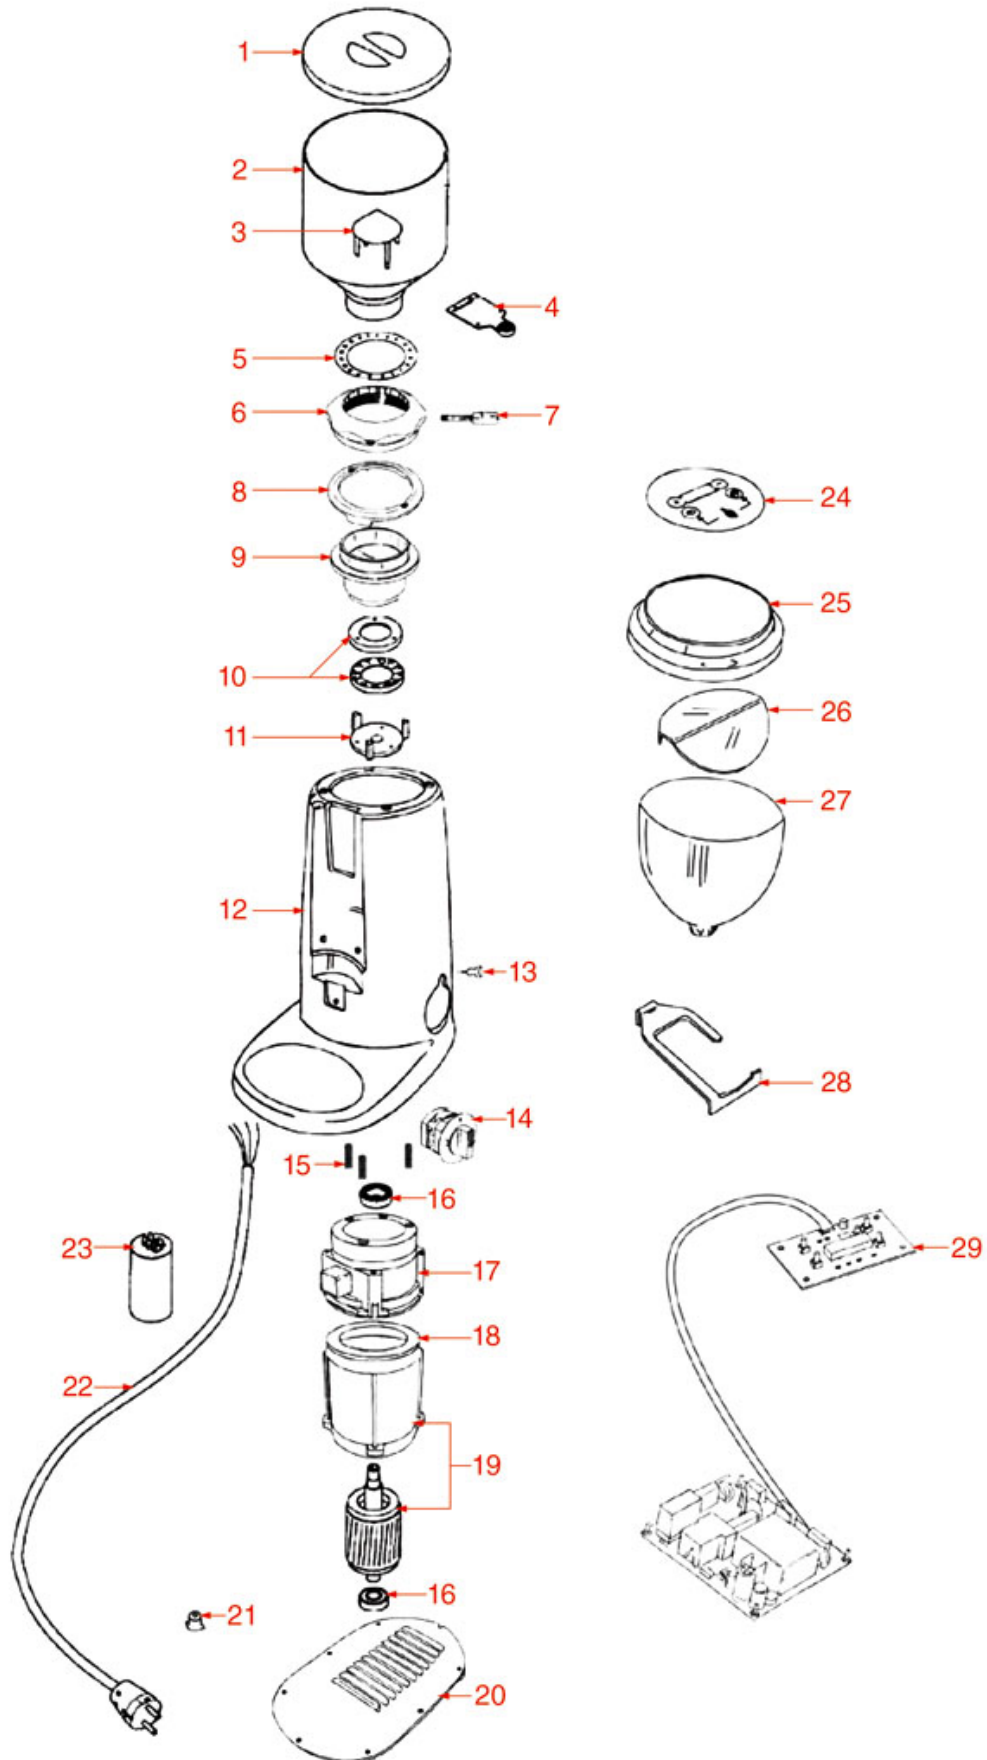

COFFEE GRINDER ELECTRONIC M1E

M1E

QUAMAR

Position	LF code no.	Description
1	1252116	COFFEE HOPPER LID ø 205 mm
2	1080921	COFFEE CONTAINER 1.5Kg ø 200 mm
3	1252147	COFFEE HOPPER INNER PROTECTION
4	1252117	COFFEE HOPPER CLOSING SHEET
10	1251078	GRINDING BURRS FIORENZATO CS RIGHT
10	1251185	GRINDING BURRS PAIR FIORENZATO MS RH
16	1063911	BEARING 6202 2Z
21	1313911	FOOT M1/T48/T82/T65
23	3068027	CAPACITOR µF 20 450V 50/60Hz