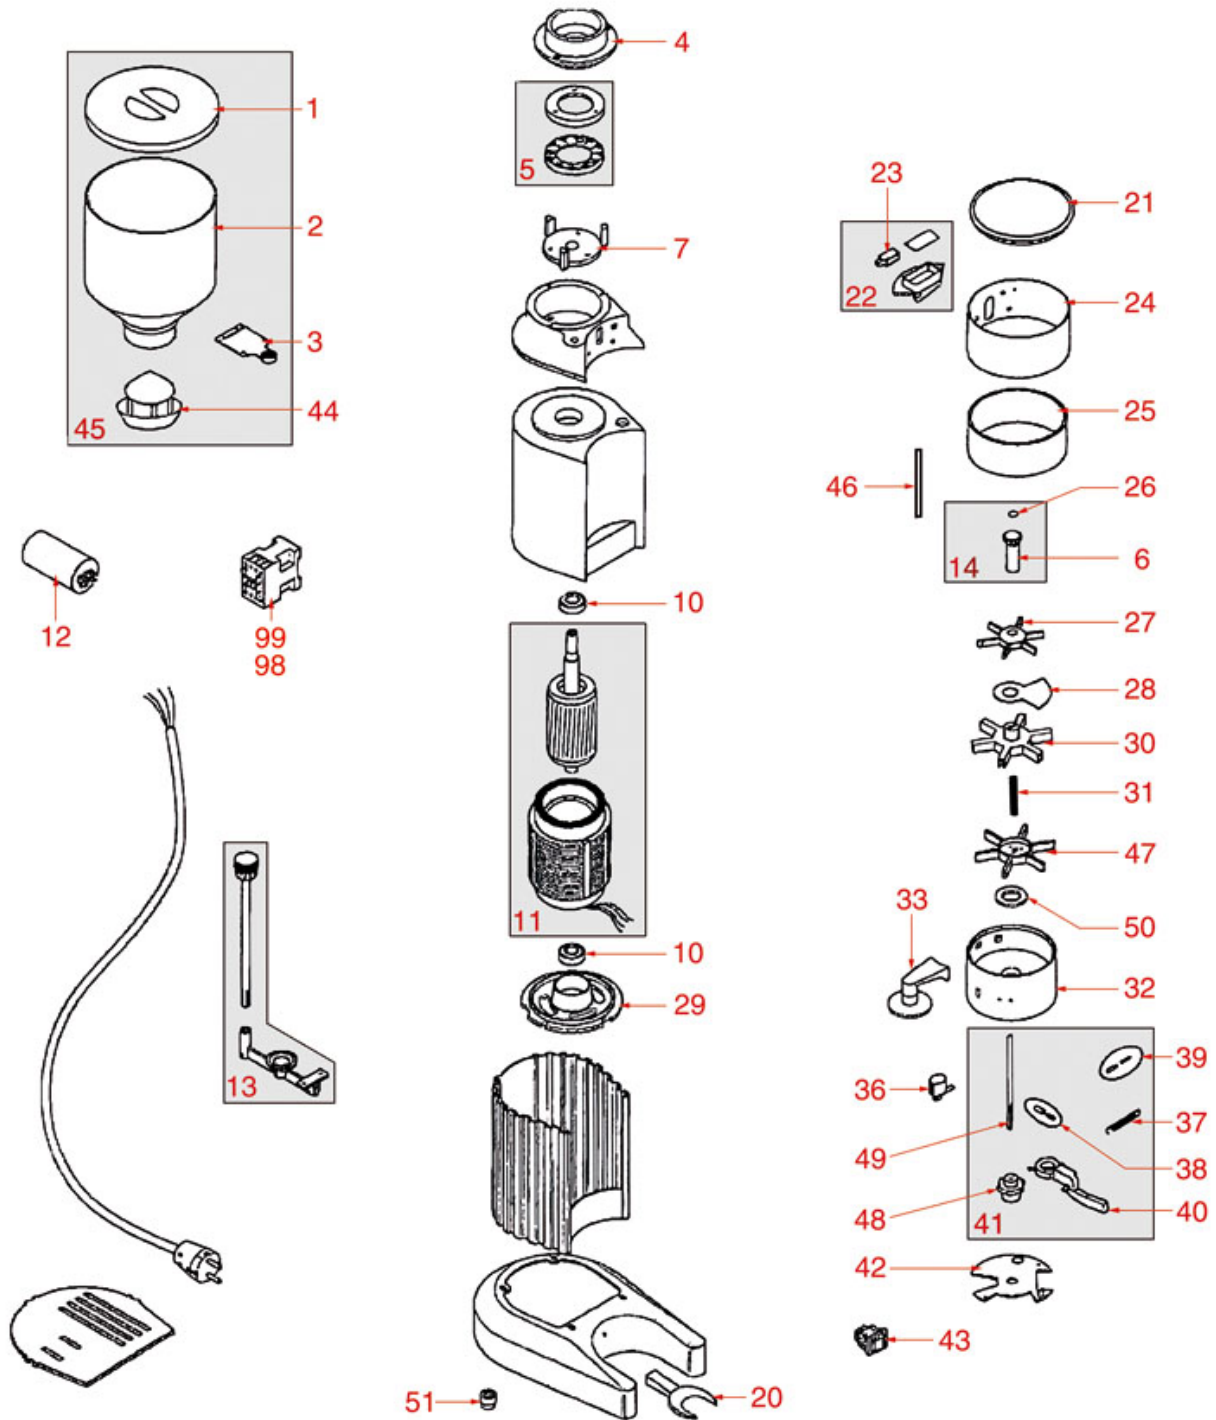

# QUAMAR

Position	LF code no.	Description
1	1252116	COFFEE HOPPER LID ø 205 mm
2	1080921	COFFEE CONTAINER 1.5Kg ø 200 mm
3	1252117	COFFEE HOPPER CLOSING SHEET
4	1251931	UPPER BURRS HOLDER
5	1251052	GRINDING BURRS FIORENTINO MS (PAIR) RH
6	1252118	MIXER KNOB
7	1251932	LOWER BURRS HOLDER
10	1063906	BEARING 6203 2Z
12	3068027	CAPACITOR µF 20 450V 50/60Hz
13	1252119	MICROMETER ADJUSTMENT CONTROL LEVER T48
14	1252120	MIXER KNOB ASSEMBLY
20	1252121	FILTER HOLDER FORK
21	1252122	DOSER LID
22	1252123	AUTOMATIC T48 BOX ASSEMBLY
23	1252151	AUTOMATIC BOX ASSEMBLY
25	1520901	DOSER CYLINDER
27	1252126	STIRRING WHEEL T48
28	1252127	CLOSING SECTOR
30	1343911	UPPER STAR NEW MODEL
31	1250961	DOSING SYSTEM SPRING
32	1252129	DOSER CYLINDER SUPPORT
33	1385546	COFFEE TAMPER ø 56 mm
36	1252139	GRINDER-DOSER COUNTER
37	1250962	DISPENSER LEVER RETURN SPRING
38	1250963	FEEDING SPRING FOR DISPENSER
39	1250964	DISPENSER CATCH RATCHET SPRING
40	1252132	DOSER LEVER
41	1252133	COMPLETE DOSER LEVER
42	1252134	DOSER LOWER LID
43	3319016	RED BIPOLAR SWITCH 16A 250V
43	3319501	SWITCH PROTECTION CAP
44	1252135	COFFEE HOPPER INNER PROTECTION
45	1080922	COMPLETE COFFEE HOPPER
47	1343912	LOWER STAR NEW MODEL
48	1252137	DOSER PAWL RH
49	1324908	PIN FOR DISPENSER T80/T48
50	1252138	DOSER PLASTIC WASHER
51	1313911	FOOT M1/T48/T82/T65
98	1454902	CONTACTOR LOVATO BG0910A
99	3446556	CONTACTOR LOVATO BG0910A