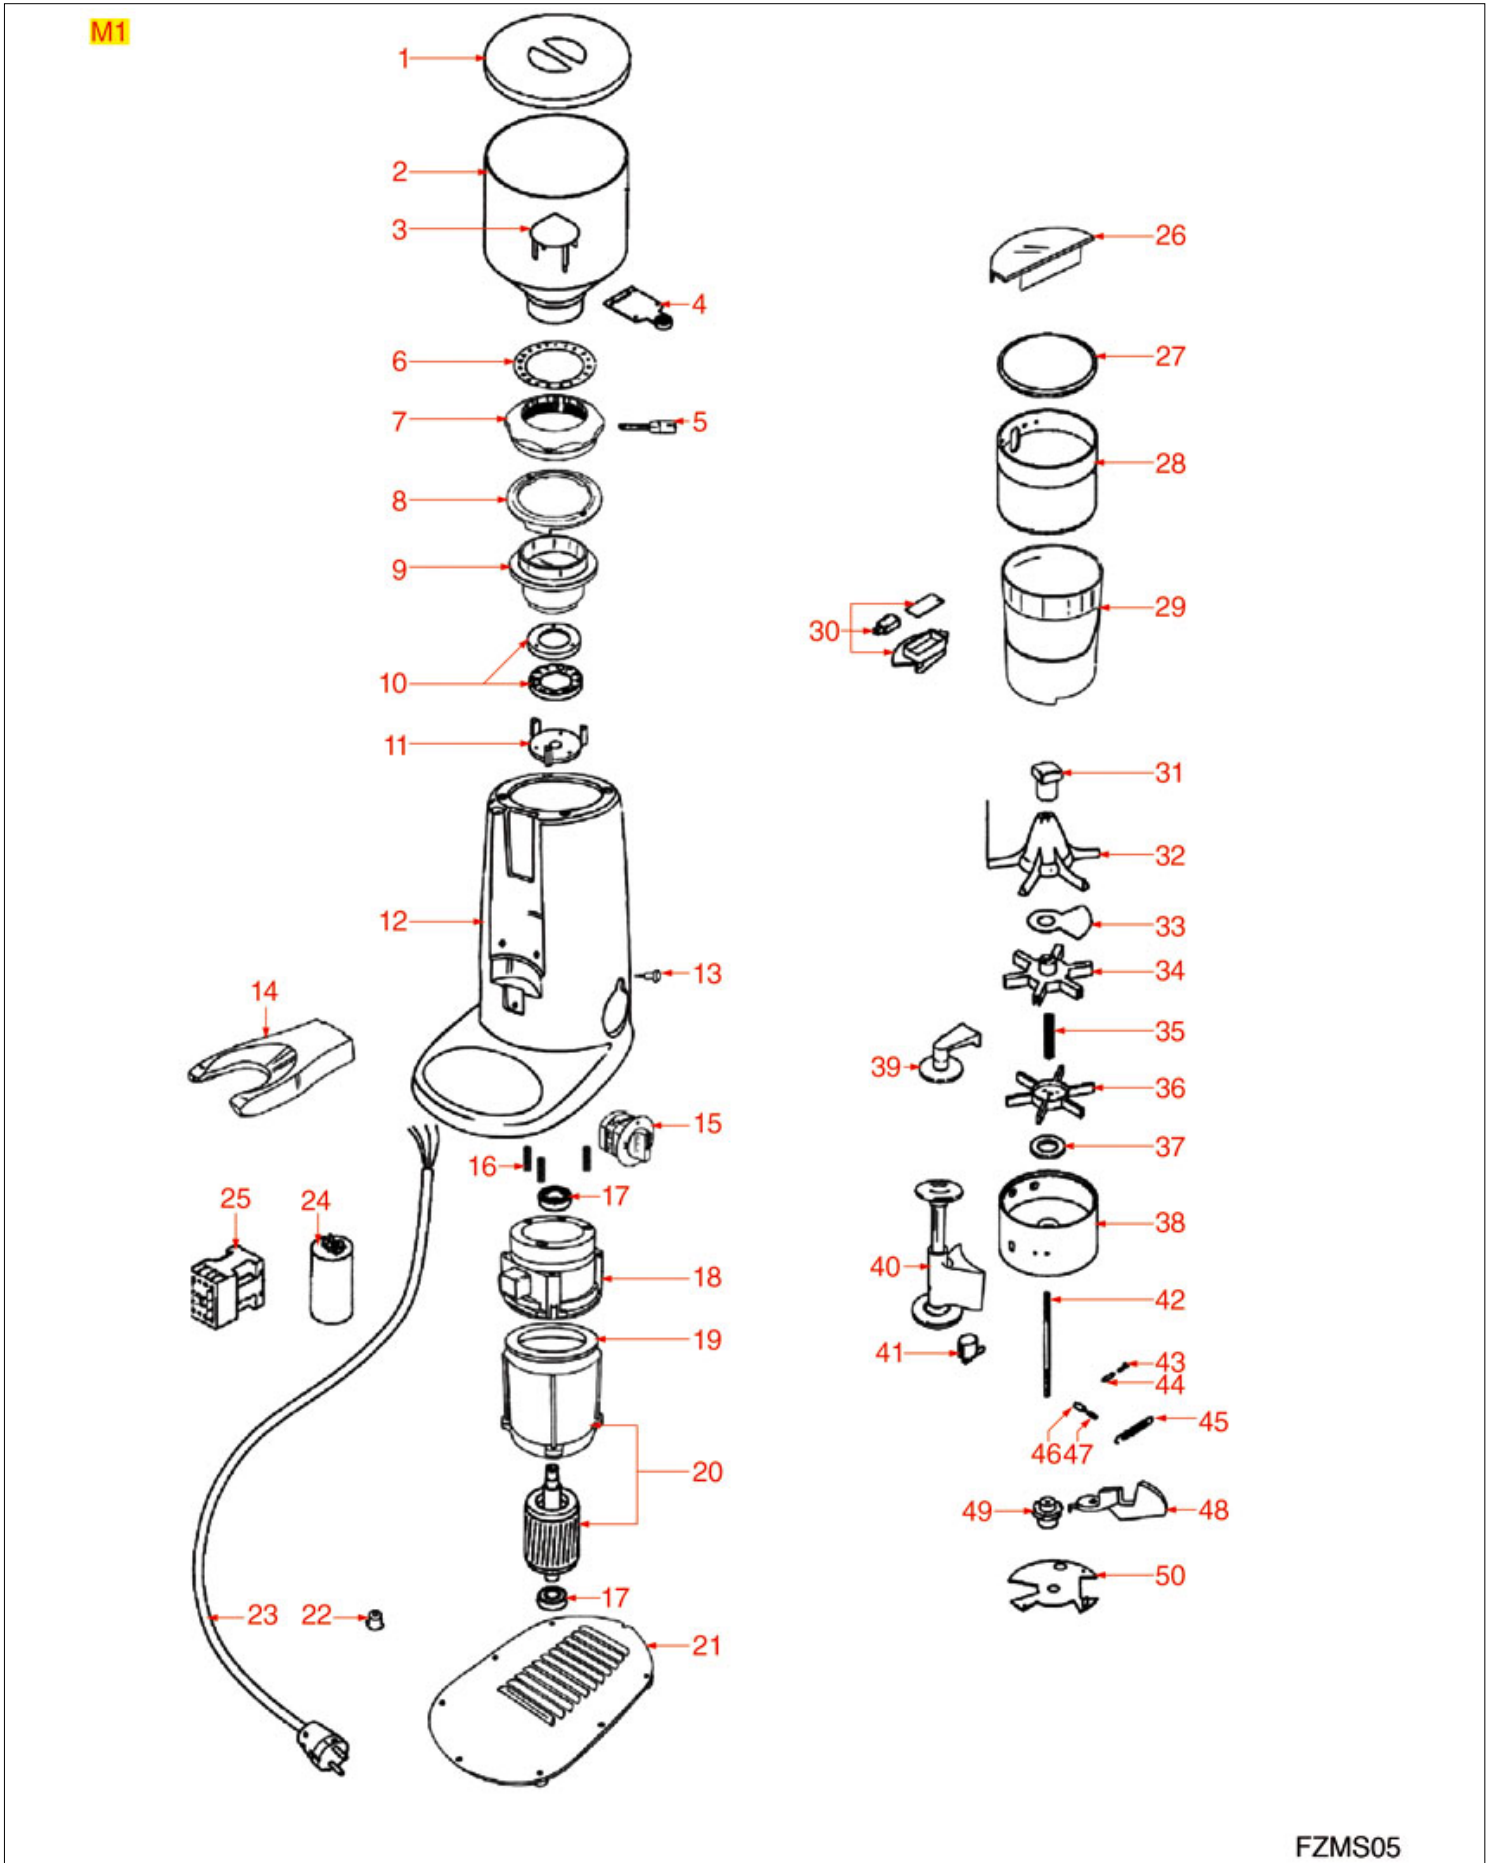

GRINDER ASSEMBLY M1

QUAMAR

Position	LF code no.	Description
1	1252116	COFFEE HOPPER LID ø 205 mm
2	1080921	COFFEE CONTAINER 1.5Kg ø 200 mm
3	1252147	COFFEE HOPPER INNER PROTECTION
4	1252117	COFFEE HOPPER CLOSING SHEET
10	1251078	GRINDING BURRS FIORENTINO CS RIGHT
11	1251936	LOWER BURRS HOLDER
17	1063911	BEARING 6202 2Z
22	1313911	FOOT M1/T48/T82/T65
24	3068027	CAPACITOR µF 20 450V 50/60Hz
25	1454902	CONTACTOR LOVATO BG0910A
25	3446556	CONTACTOR LOVATO BG0910A
27	1252150	DISPENSER LID
28	1520902	DISPENSER CYLINDER
30	1252151	AUTOMATIC BOX ASSEMBLY
35	1250961	DOSING SYSTEM SPRING
37	1252138	DOSER PLASTIC WASHER
41	1252139	GRINDER-DOSER COUNTER
42	1324908	PIN FOR DISPENSER T80/T48
44	1250964	DISPENSER CATCH RATCHET SPRING
45	1250962	DISPENSER LEVER RETURN SPRING
46	1252130	FEEDING PAL D6
47	1250963	FEEDING SPRING FOR DISPENSER
50	1252134	DOSER LOWER LID