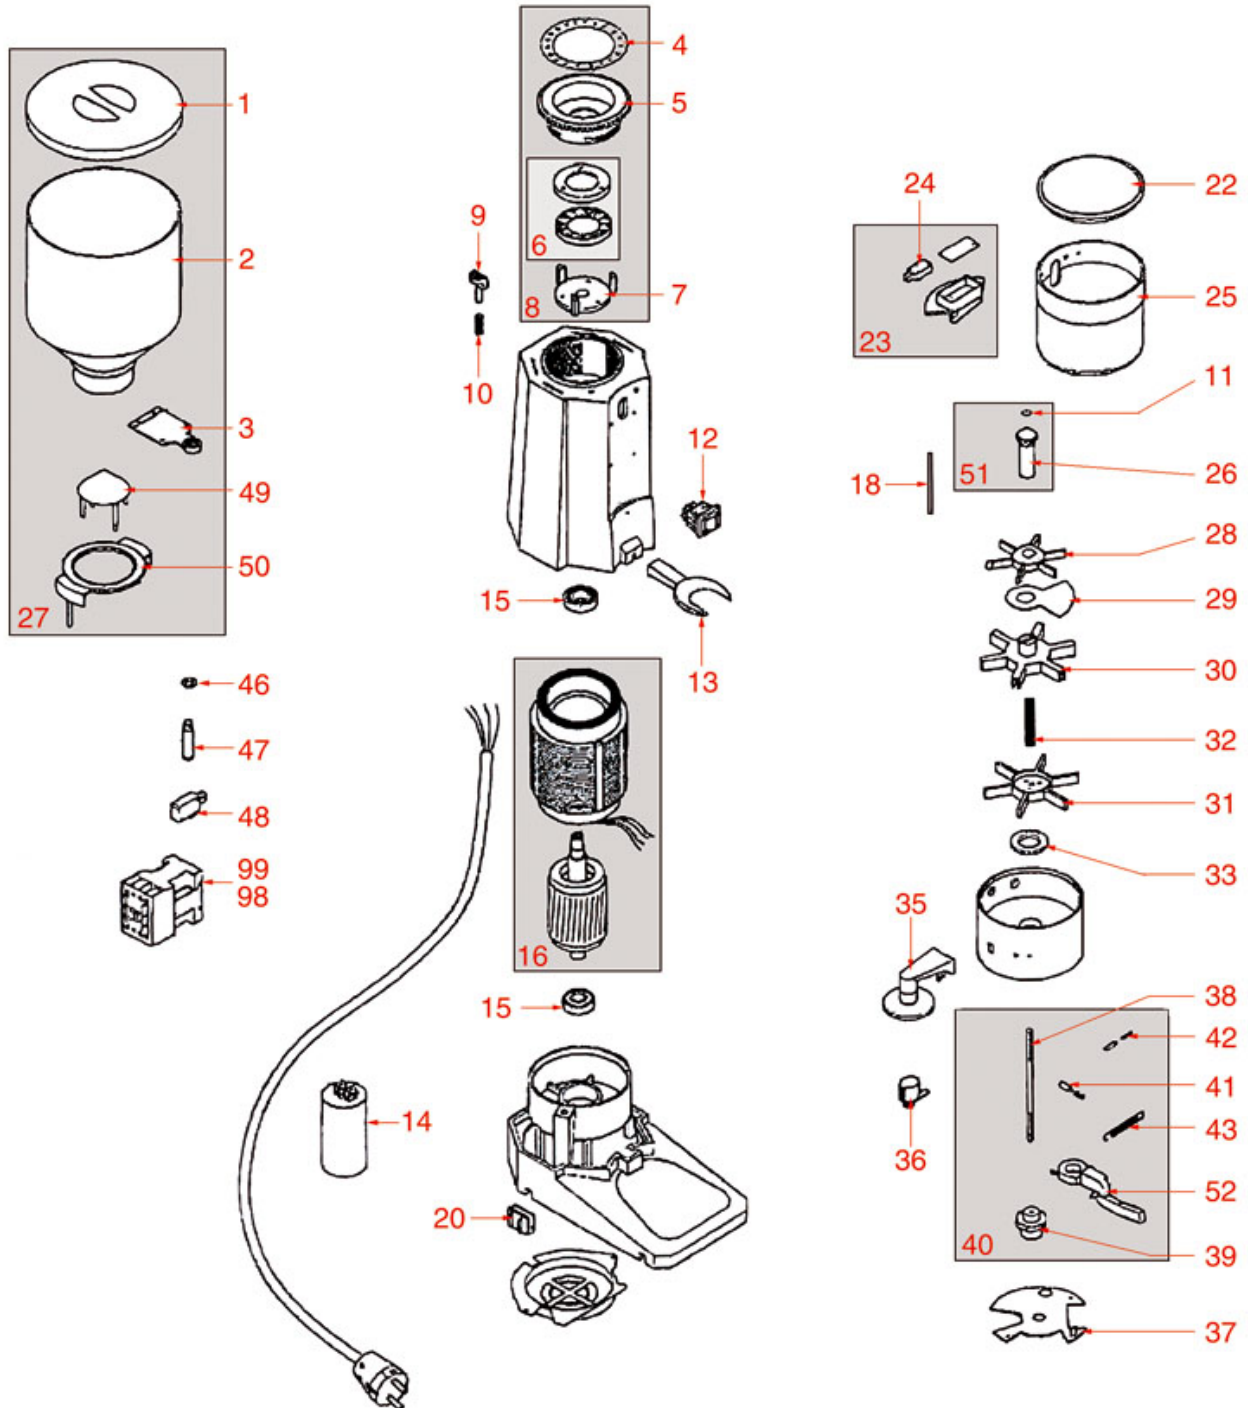

GRINDER ASSEMBLY T80

T80

QUAMAR

Position	LF code no.	Description
1	1252141	COFFEE HOPPER LID ø 180 mm
2	1080926	COFFEE CONTAINER 1.2Kg ø 175 mm
3	1252117	COFFEE HOPPER CLOSING SHEET
4	1252142	GRIND SELECTION LABEL
5	1252143	UPPER GRINDER BURRS RING NUT
6	1251078	GRINDING BURRS FIORENZATO CS RIGHT
7	1251936	LOWER BURRS HOLDER
9	1252144	RING-RETAINING RATCHET
10	1250966	RING CATCH SPRING
12	3319012	GREEN BIPOLAR SWITCH 16A 250V
12	3319501	SWITCH PROTECTION CAP
13	1252121	FILTER HOLDER FORK
14	3068024	CAPACITOR µF 16 450V 50/60Hz
15	1063906	BEARING 6203 2Z
20	1313912	FOOT T80
22	1252150	DISPENSER LID
23	1252151	AUTOMATIC BOX ASSEMBLY
24	1252151	AUTOMATIC BOX ASSEMBLY
25	1520902	DISPENSER CYLINDER
26	1252118	MIXER KNOB
27	1080927	COMPLETE COFFEE HOPPER
28	1252126	STIRRING WHEEL T48
29	1252127	CLOSING SECTOR
30	1343911	UPPER STAR NEW MODEL
31	1343912	LOWER STAR NEW MODEL
32	1250961	DOSING SYSTEM SPRING
33	1252138	DOSER PLASTIC WASHER
35	1385546	COFFEE TAMPER ø 56 mm
36	1252139	GRINDER-DOSER COUNTER
37	1252134	DOSER LOWER LID
38	1324908	PIN FOR DISPENSER T80/T48
39	1252137	DOSER PAWL RH
40	1252133	COMPLETE DOSER LEVER
41	1250963	FEEDING SPRING FOR DISPENSER
41	1252130	FEEDING PAL D6
43	1250962	DISPENSER LEVER RETURN SPRING
46	1252149	SAFETY MICROSWITCH HOLDER RING T80
48	1240949	MICROSWITCH T80 CE SAFETY
49	1252147	COFFEE HOPPER INNER PROTECTION
50	1252148	COFFEE HOPPER INNER PROTECTION
51	1252120	MIXER KNOB ASSEMBLY
52	1252132	DOSER LEVER
98	1454902	CONTACTOR LOVATO BG0910A
99	3446556	CONTACTOR LOVATO BG0910A