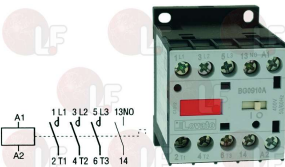

QUAMAR 210035

3446556 CONTACTOR LOVATO BG0910A

coil 9A 230V 50/60Hz 4Kw
3 normally open contacts
1 normally open auxiliary contact