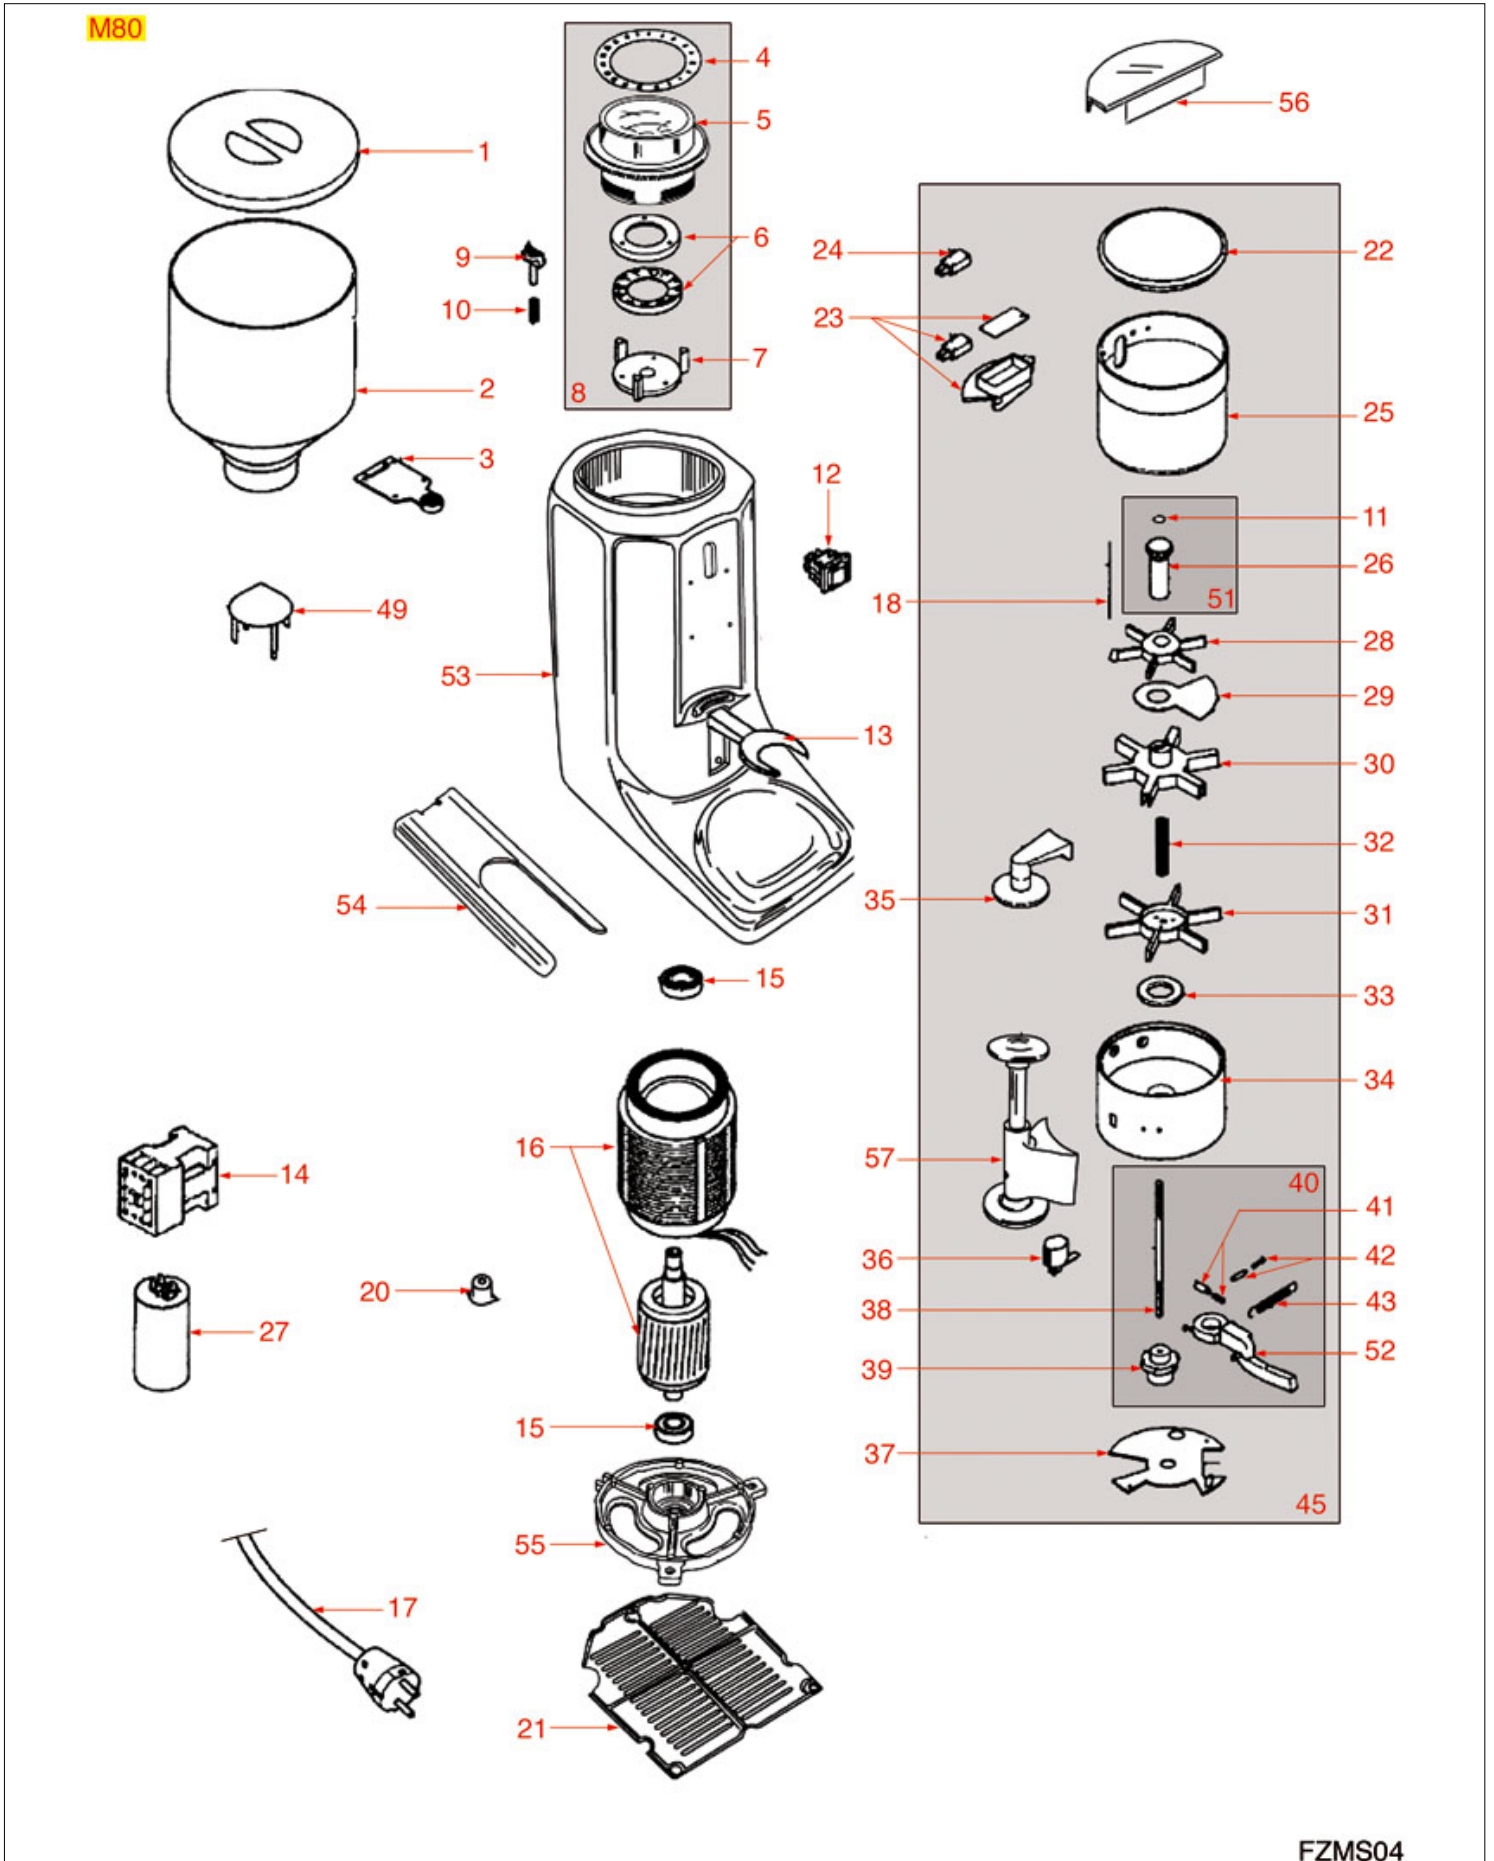

GRINDER ASSEMBLY M80

QUAMAR

Position	LF code no.	Description
1	1252141	COFFEE HOPPER LID ø 180 mm
2	1080926	COFFEE CONTAINER 1.2Kg ø 175 mm
3	1252117	COFFEE HOPPER CLOSING SHEET
6	1251078	GRINDING BURRS FIORENZATO CS RIGHT
7	1251936	LOWER BURRS HOLDER
9	1252144	RING-RETAINING RATCHET
10	1250966	RING CATCH SPRING
12	3319012	GREEN BIPOLAR SWITCH 16A 250V
12	3319016	RED BIPOLAR SWITCH 16A 250V
12	3319501	SWITCH PROTECTION CAP
13	1252121	FILTER HOLDER FORK
14	1454902	CONTACTOR LOVATO BG0910A
14	3446556	CONTACTOR LOVATO BG0910A
15	1063911	BEARING 6202 2Z
20	1313921	FOOT FOR MIXER
22	1252150	DISPENSER LID
23	1252151	AUTOMATIC BOX ASSEMBLY
25	1520902	DISPENSER CYLINDER
26	1252118	MIXER KNOB
28	1252126	STIRRING WHEEL T48
29	1252127	CLOSING SECTOR
30	1343911	UPPER STAR NEW MODEL
31	1343912	LOWER STAR NEW MODEL
32	1250961	DOSING SYSTEM SPRING
33	1252138	DOSER PLASTIC WASHER
35	1385546	COFFEE TAMPER ø 56 mm
36	1252139	GRINDER-DOSER COUNTER
37	1252134	DOSER LOWER LID
39	1252137	DOSER PAWL RH
40	1252133	COMPLETE DOSER LEVER
41	1250963	FEEDING SPRING FOR DISPENSER
41	1252130	FEEDING PAL D6
42	1250964	DISPENSER CATCH RATCHET SPRING
43	1250962	DISPENSER LEVER RETURN SPRING
49	1252147	COFFEE HOPPER INNER PROTECTION
51	1252120	MIXER KNOB ASSEMBLY
52	1252132	DOSER LEVER