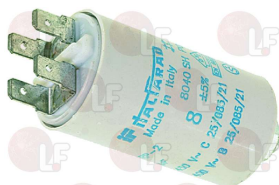

QUAMAR 150064

3068014 CAPACITOR μ F 8 450V 50/60Hz
operating temperature $-25+85^{\circ}\text{C}$
in compliance with EEC 93/68 and 92/31 regulations