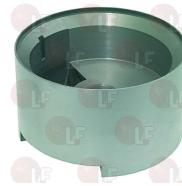

QUAMAR 160079

1252129 DOSER CYLINDER SUPPORT
for Grinder-dispenser (QUAMAR) T48