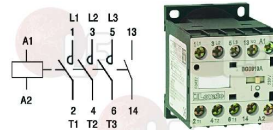

## Remote control switches

**1454902 CONTACTOR LOVATO BG0910A**

9A 400V 50Hz 4Kw  
3 closed power contacts  
1 open auxiliary contact

QUAMAR 210035

**3446556 CONTACTOR LOVATO BG0910A**

coil 9A 230V 50/60Hz 4Kw  
3 normally open contacts  
1 normally open auxiliary contact