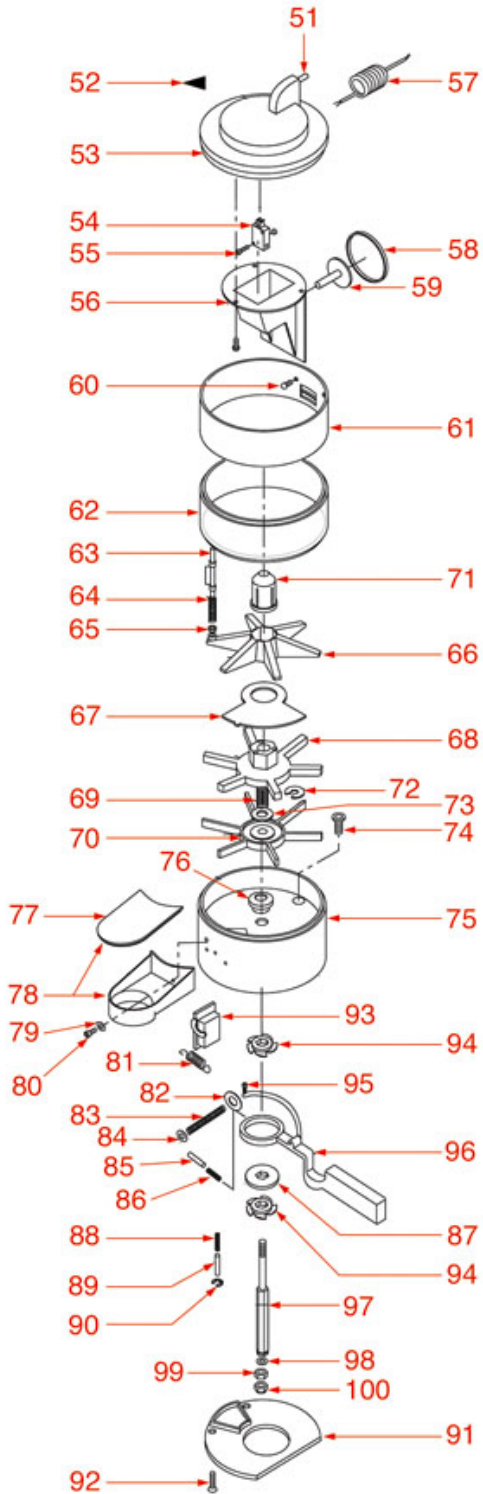

GRINDER ASSEMBLY CC45

CC45

ROSSI

Position	LF code no.	Description
11	1252583	ADJUSTMENT RING NUT
15	3319019	RED BIPOLAR SWITCH 16A 250V
15	3319934	ORANGE BIPOLAR SWITCH 16A 250V
22	1252050	FILTER HOLDER FORK
25	1251011	GRINDING BURRS ASTRAL-ROSSI (PAIR) LEFT
28	1528631	CROSS HEAD SCREW M4x8 UNI 7687
48	3068019	CAPACITOR μF 12.5 450V 50/60Hz
50	1390003	RELAY BOARD
54	3240123	MICROSWITCH 16A 250V
56	1252046	MICROSWITCH BOX
60	1528501	S/STEEL CROSS SCREW M5x12 mm UNI 7689
64	1324933	SPRING SHAFT SEAT
67	1252587	CLOSING SECTOR RH
74	1528627	S/STEEL SCREW T.S.P.C.E.I.M8x20 UNI 5933
76	1252590	PIN GUIDE
80	1184012	S/STEEL SCREW T.C.C.E.I. M5x10 UNI 5931
93	1252470	COUNTER FOR COFFEE GRINDER/DOSER