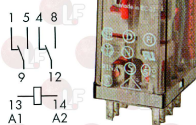

ROSSI 3068.10