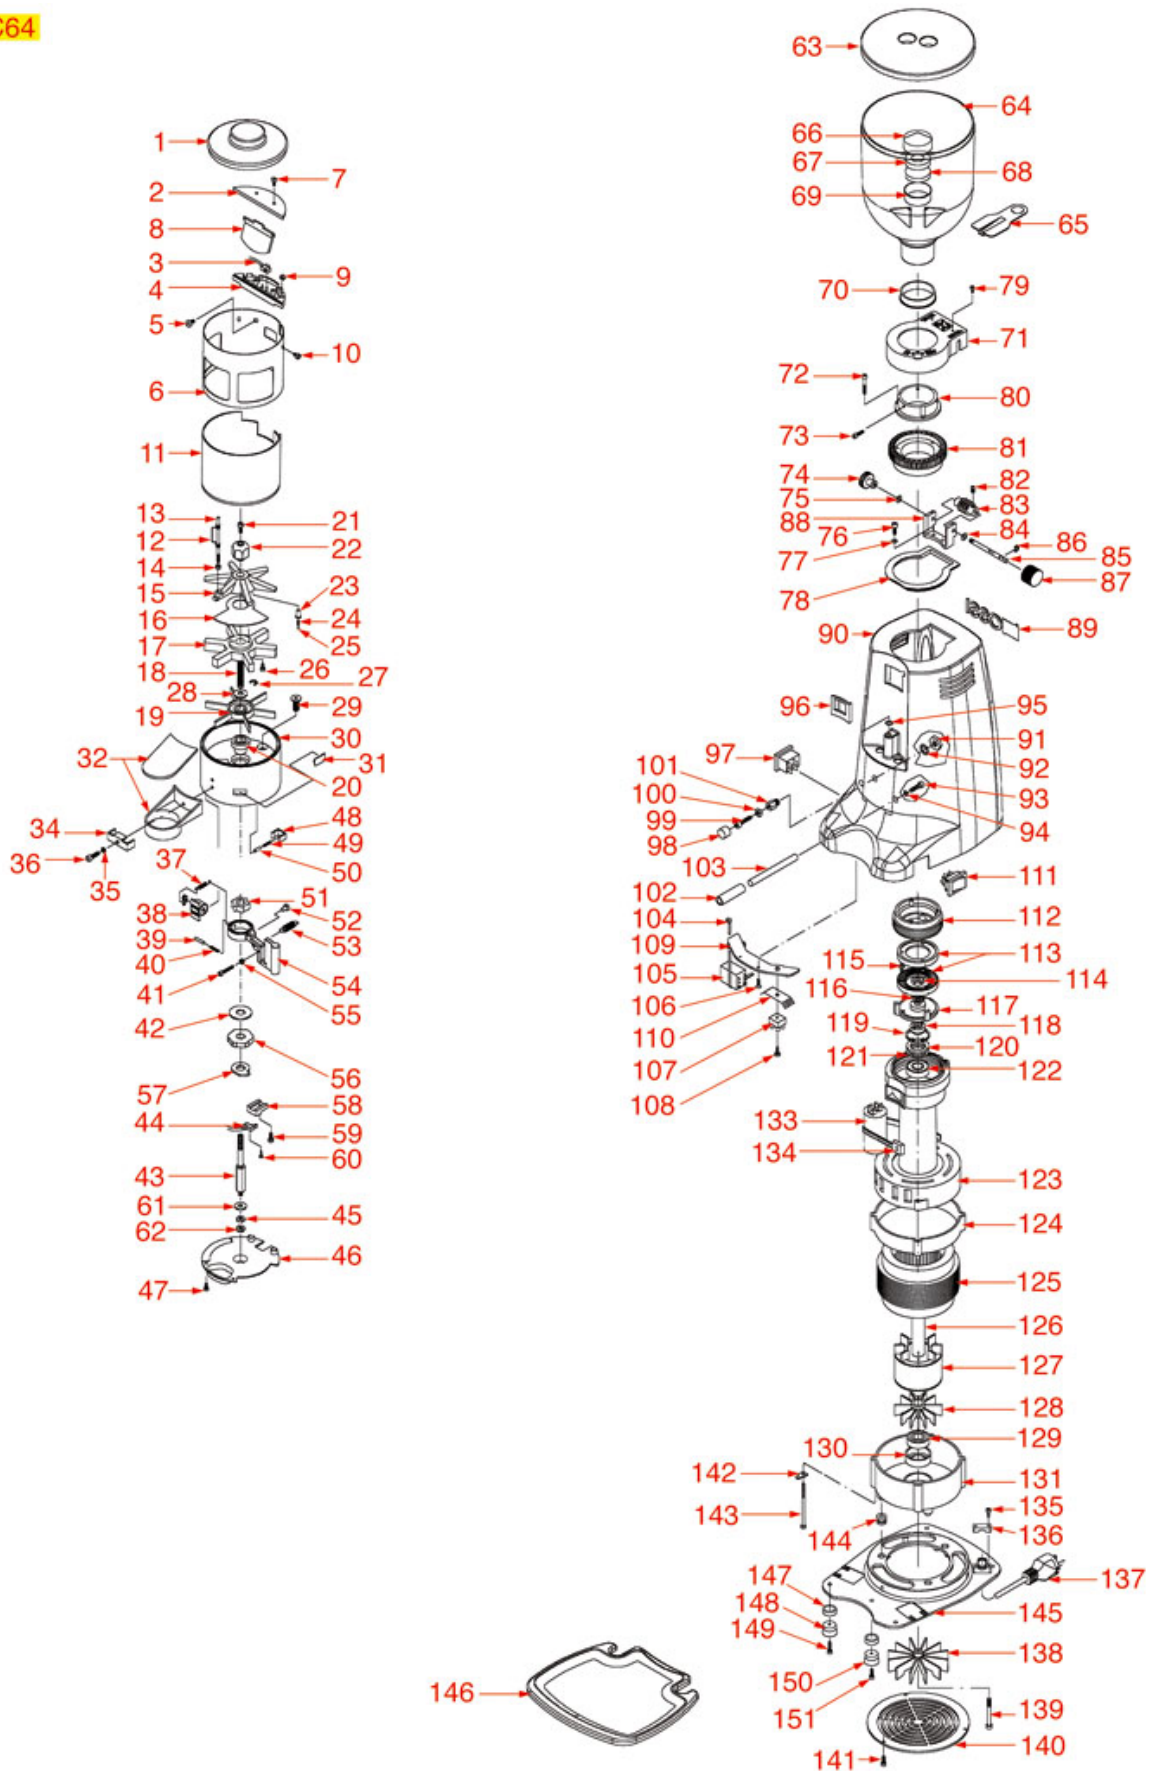

GRINDER ASSEMBLY MAC64

MAC64

ROSSI

Position	LF code no.	Description
3	1240047	MICROSWITCH 0.1A 250V
11	1090010	DOSER CYLINDER ø 122x94 mm
13	1343059	SPRING HOLDER ROD ø 4x76 mm
15	1343058	TOP STAR
16	1343055	DOSING SHEET
17	1343057	MIDDLE STAR
18	1250148	SHAPED SPRING FOR STAR ø 15x54 mm
20	1252590	PIN GUIDE
26	1528631	CROSS HEAD SCREW M4x8 UNI 7687
29	1528627	S/STEEL SCREW T.S.P.C.E.I.M8x20 UNI 5933
44	1240044	MICROSWITCH 0.1A 250V
46	1252357	DOSER BOTTOM LID
50	1252416	PIN FOR PAWL ø 4x14 mm
53	1250123	DOSER LEVER RETURN SPRING
56	1252413	6-TEETH PAWL
83	1252415	GRINDING ADJUSTMENT SCREW
85	1252414	ADJUSTMENT RING ROD
87	1241077	GRINDING ADJUSTMENT KNOB
96	1186694	GASKET FOR COFFEE OUTLET OPENING
105	3351007	MINI RELAY 55.32 10A 240V 50/60Hz
111	3319019	RED BIPOLAR SWITCH 16A 250V
113	1251090	GR.BURRS ROSSI-BRASILIA(PAIR)TITANIUM LH
113	1251094	GRINDING BURRS PAIR ROSSI LH
115	1528631	CROSS HEAD SCREW M4x8 UNI 7687
118	1252378	THREADED RING NUT 15MCx1
119	1250130	SEEGER ø 35 mm
120	1252377	BEARING LOCKING WASHER
121	1252376	COMPENSATION RING
122	3063005	BEARING 6202 2RS
129	3063005	BEARING 6202 2RS
133	3068024	CAPACITOR µF 16 450V 50/60Hz
141	1528631	CROSS HEAD SCREW M4x8 UNI 7687
146	1252412	COFFEE COLLECTING TRAY
151	1528501	S/STEEL CROSS SCREW M5x12 mm UNI 7689