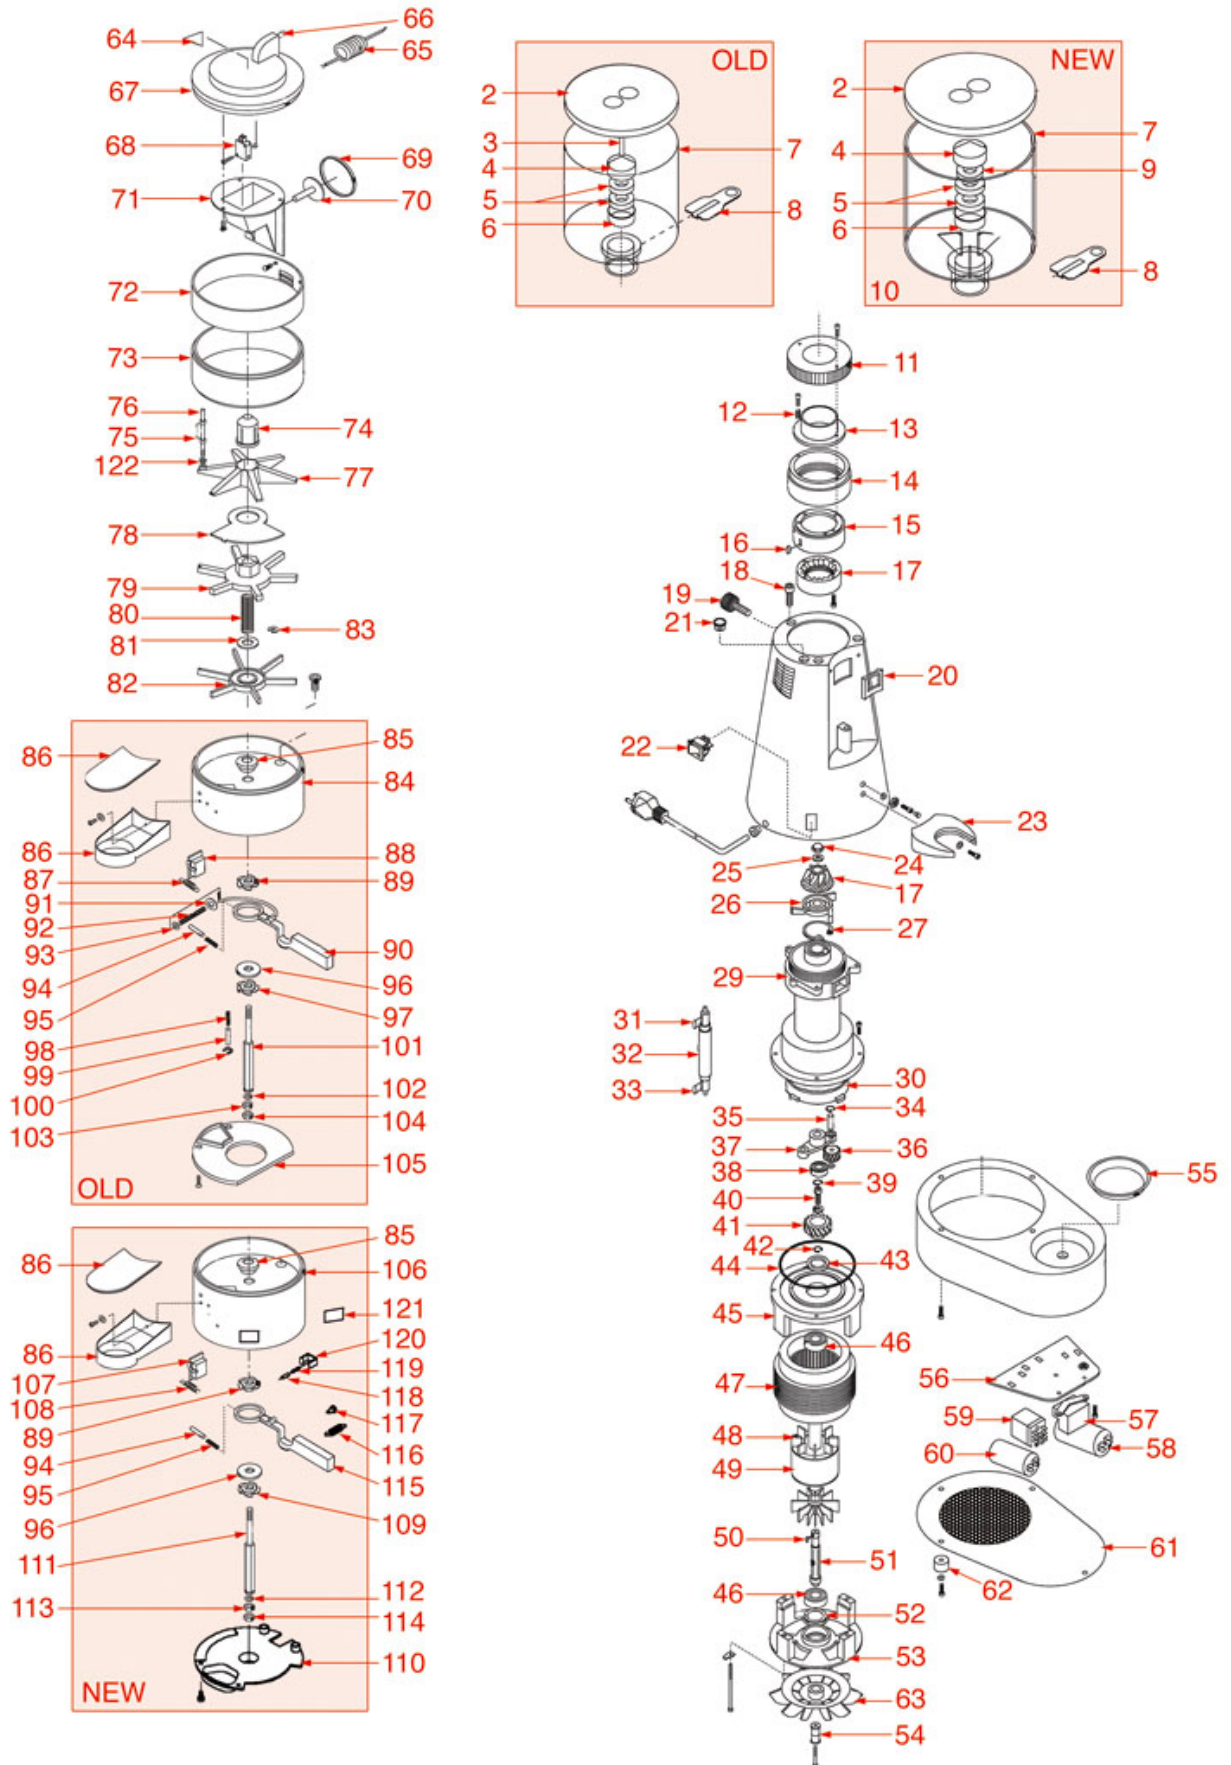

GRINDER ASSEMBLY MC

MC

ROSSI

Position	LF code no.	Description
11	1252350	ADJUSTMENT RING NUT
13	1252354	HOPPER SOCKET UNION
17	1251076	CONICAL GRINDING BURRS ROSSI (PAIR) RH
20	1186649	COFFEE OUTLET GASKET
22	3319019	RED BIPOLAR SWITCH 16A 250V
22	3319934	ORANGE BIPOLAR SWITCH 16A 250V
23	1252050	FILTER HOLDER FORK
36	1212010	REDUCTION GEAR FOR CAFFEE GRINDER
41	1212011	PLANETARY GEAR
46	3063005	BEARING 6202 2RS
59	3351007	MINI RELAY 55.32 10A 240V 50/60Hz
60	3068019	CAPACITOR μF 12.5 450V 50/60Hz
68	3240123	MICROSWITCH 16A 250V
71	1252046	MICROSWITCH BOX
76	1324933	SPRING SHAFT SEAT
78	1252587	CLOSING SECTOR RH
85	1252590	PIN GUIDE
88	1252470	COUNTER FOR COFFEE GRINDER/DOSER
110	1252357	DOSER BOTTOM LID
116	1250123	DOSER LEVER RETURN SPRING
118	1252359	PAWL PIN