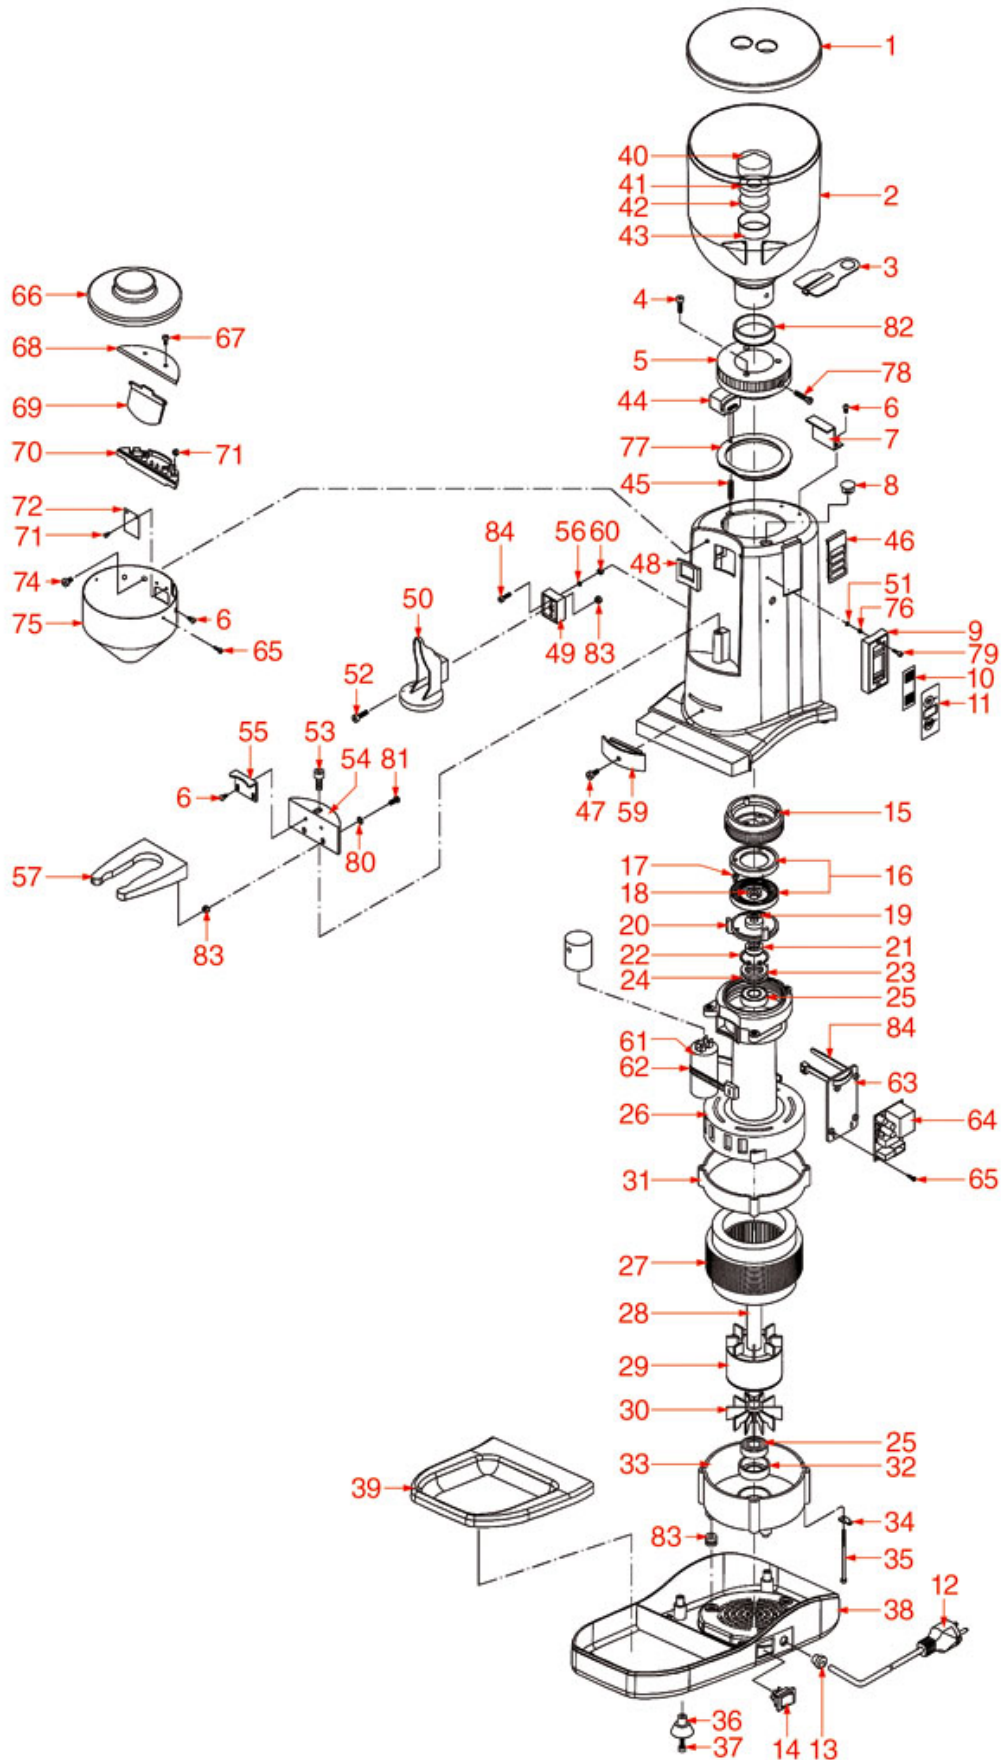

COFFEE GRINDER RR55OD ON DEMAND

RR55OD

ROSSI

Position	LF code no.	Description
14	3319019	RED BIPOLAR SWITCH 16A 250V
14	3319934	ORANGE BIPOLAR SWITCH 16A 250V
16	1251094	GRINDING BURRS PAIR ROSSI LH
17	1528631	CROSS HEAD SCREW M4x8 UNI 7687
21	1252378	THREADED RING NUT 15MCx1
22	1250130	SEEGER $\varnothing$ 35 mm
23	1252377	BEARING LOCKING WASHER
24	1252376	COMPENSATION RING
25	3063005	BEARING 6202 2RS
61	3068024	CAPACITOR μF 16 450V 50/60Hz