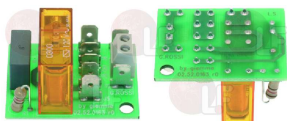

Suitable for:

ROSSI

Suitable for:

Electronic printed-circuit boards

1390003 RELAY BOARD

for Grinder-dispenser (BRASILIA) CC45 - RR45
RR55 - RR65
for Grinder-dispenser (ROSSI) CC45 - RR45 - RR55
RR65