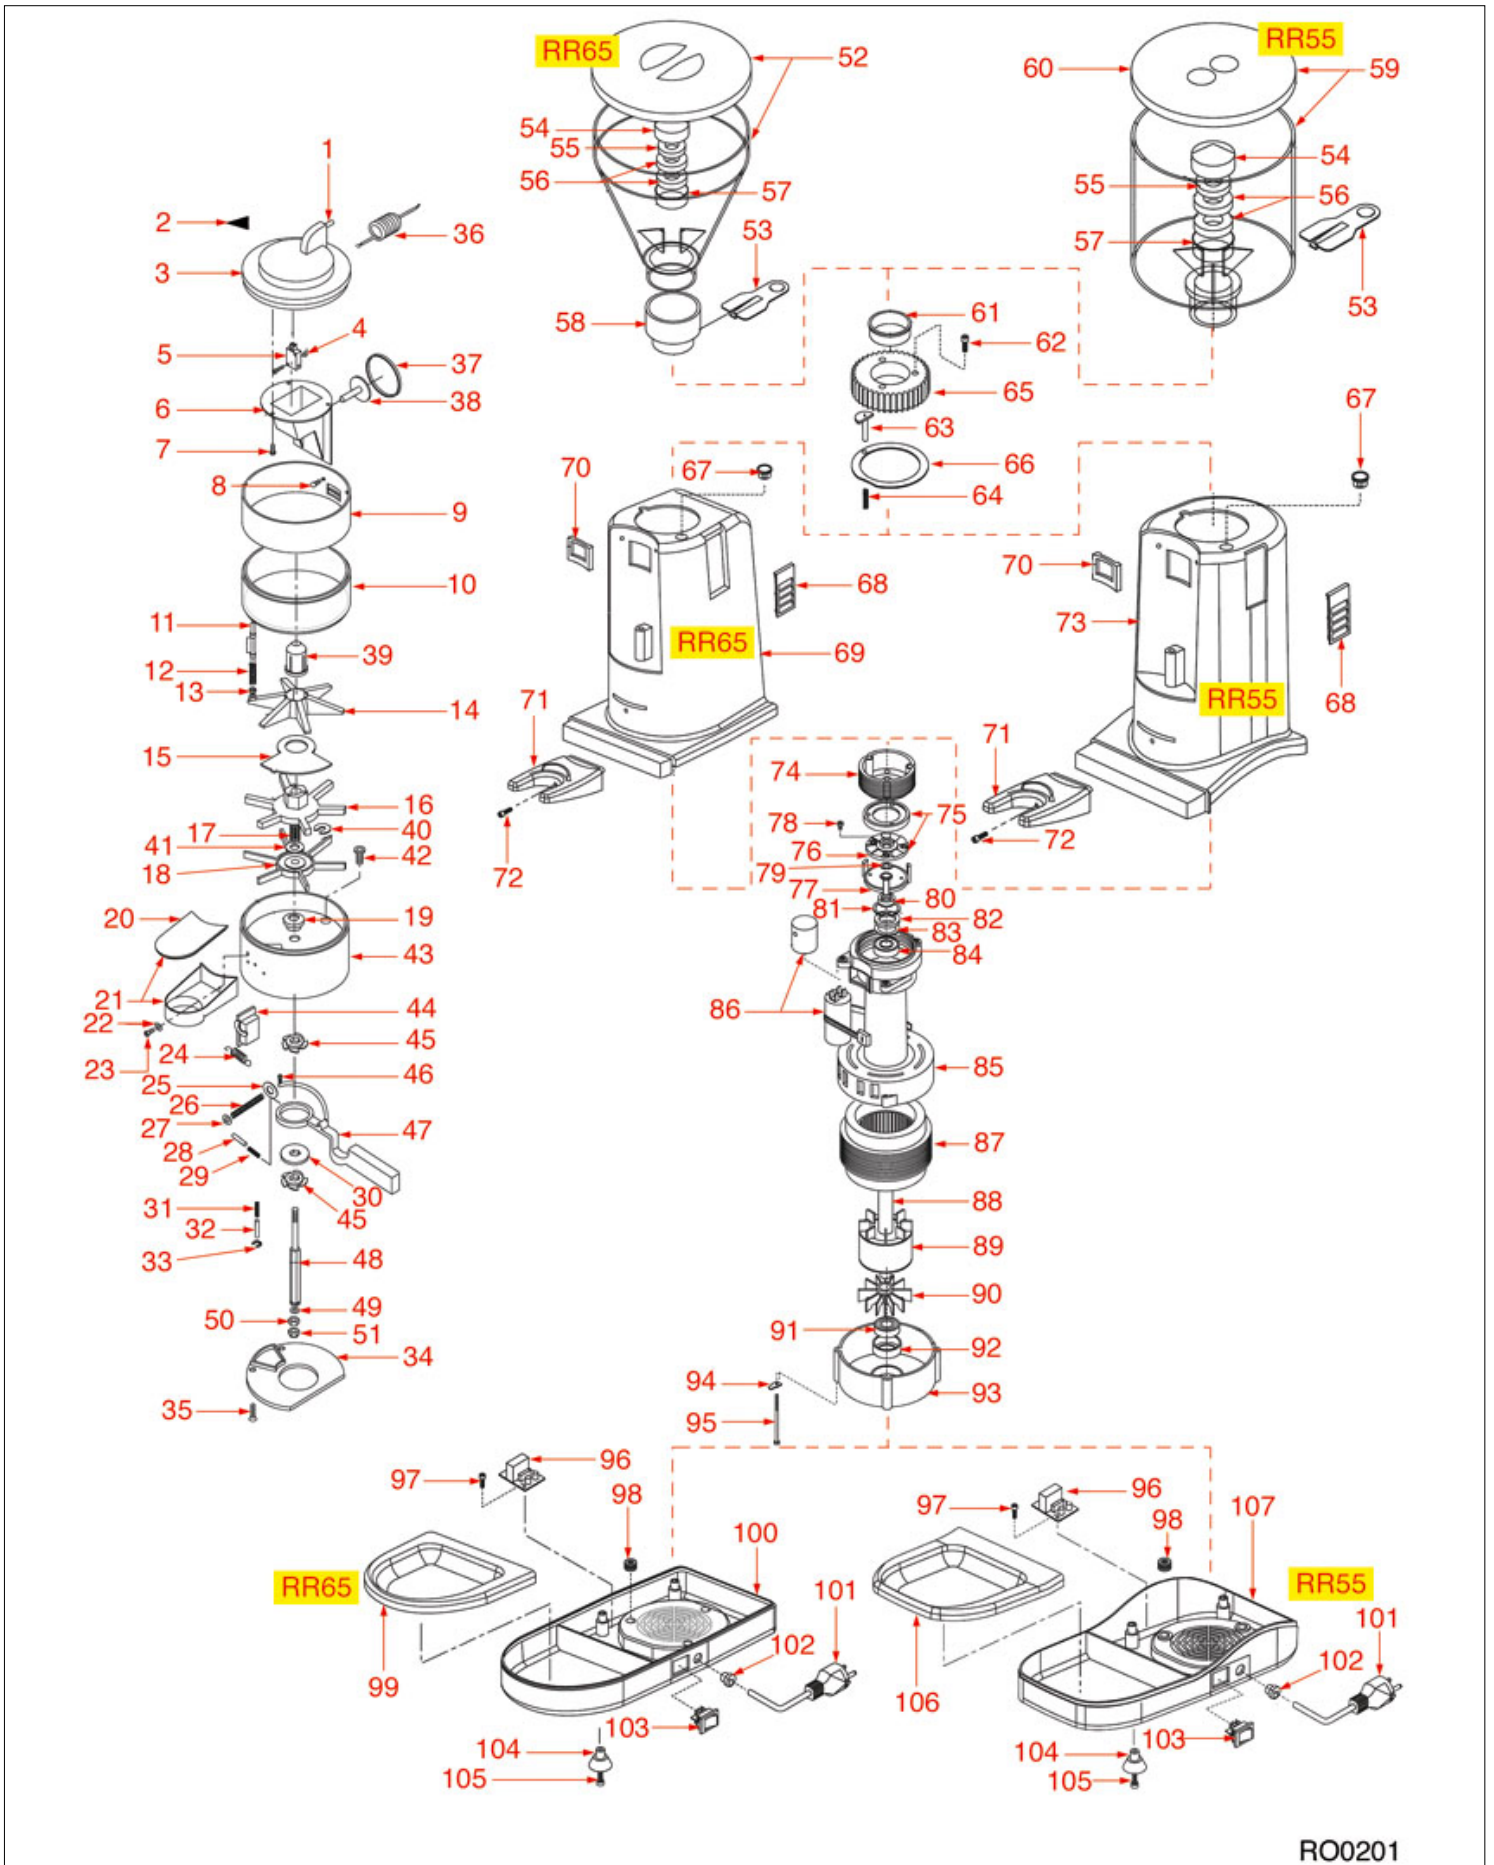

GRINDER ASSEMBLY RR55-RR65

ROSSI

Position	LF code no.	Description
5	3240123	MICROSWITCH 16A 250V
6	1252046	MICROSWITCH BOX
8	1528501	S/STEEL CROSS SCREW M5x12 mm UNI 7689
12	1324933	SPRING SHAFT SEAT
15	1252587	CLOSING SECTOR RH
19	1252590	PIN GUIDE
23	1184012	S/STEEL SCREW T.C.C.E.I. M5x10 UNI 5931
42	1528627	S/STEEL SCREW T.S.P.C.E.I.M8x20 UNI 5933
44	1252470	COUNTER FOR COFFEE GRINDER/DOSER
65	1252583	ADJUSTMENT RING NUT
70	1186497	GASKET FOR COFFEE OUTLET OPENING
72	1528501	S/STEEL CROSS SCREW M5x12 mm UNI 7689
75	1251011	GRINDING BURRS ASTRAL-ROSSI (PAIR) LEFT
78	1528631	CROSS HEAD SCREW M4x8 UNI 7687
86	3068019	CAPACITOR μF 12.5 450V 50/60Hz
96	1390003	RELAY BOARD
103	3319019	RED BIPOLAR SWITCH 16A 250V
103	3319934	ORANGE BIPOLAR SWITCH 16A 250V