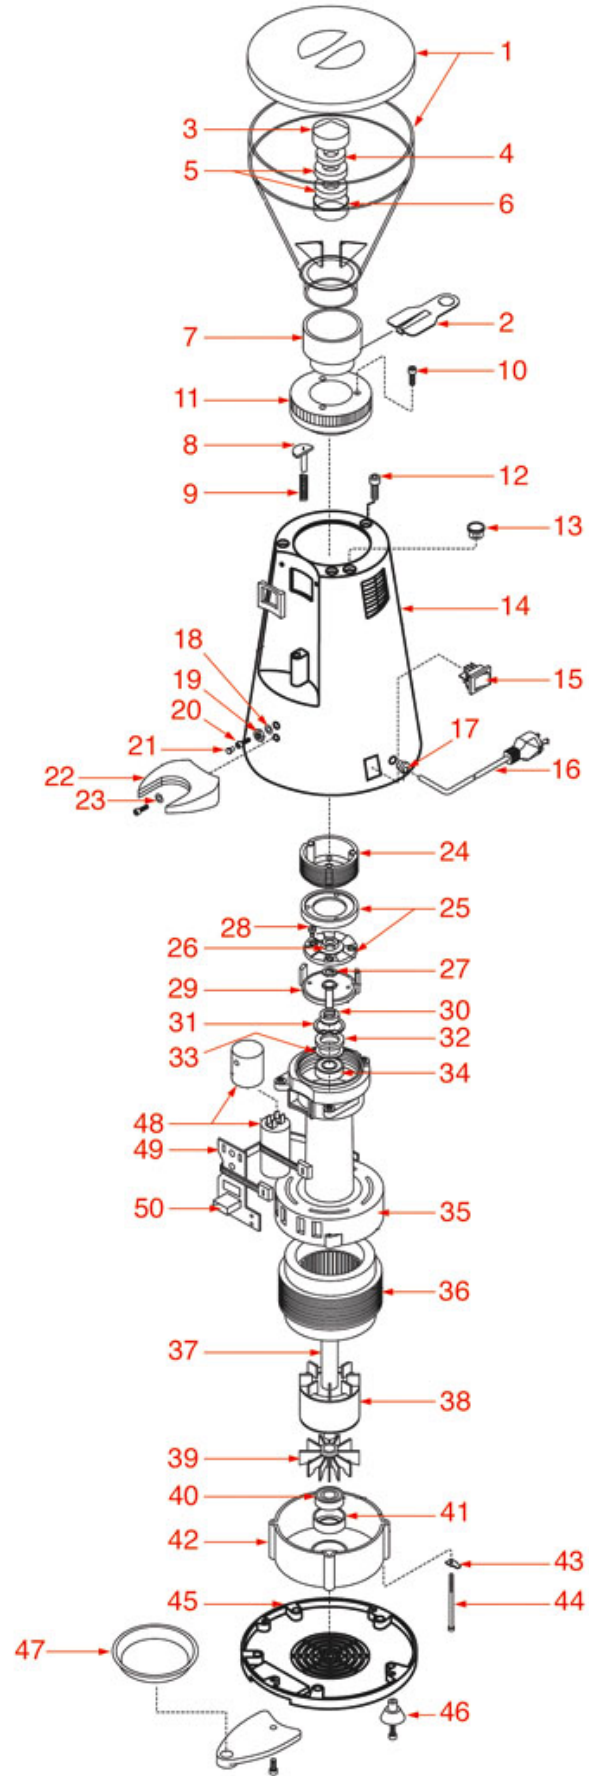

# ROSSI

Position	LF code no.	Description
5	3240123	MICROSWITCH 16A 250V
6	1252046	MICROSWITCH BOX
8	1528501	S/STEEL CROSS SCREW M5x12 mm UNI 7689
12	1324933	SPRING SHAFT SEAT
15	1252587	CLOSING SECTOR RH
19	1252590	PIN GUIDE
23	1184012	S/STEEL SCREW T.C.C.E.I. M5x10 UNI 5931
42	1528627	S/STEEL SCREW T.S.P.C.E.I.M8x20 UNI 5933
44	1252470	COUNTER FOR COFFEE GRINDER/DOSER
65	1252583	ADJUSTMENT RING NUT
70	1186497	GASKET FOR COFFEE OUTLET OPENING
72	1528501	S/STEEL CROSS SCREW M5x12 mm UNI 7689
75	1251011	GRINDING BURRS ASTRAL-ROSSI (PAIR) LEFT
78	1528631	CROSS HEAD SCREW M4x8 UNI 7687
86	3068019	CAPACITOR $\mu$ F 12.5 450V 50/60Hz
96	1390003	RELAY BOARD
103	3319019	RED BIPOLAR SWITCH 16A 250V
103	3319934	ORANGE BIPOLAR SWITCH 16A 250V

# ROSSI

Position	LF code no.	Description
14	3319019	RED BIPOLAR SWITCH 16A 250V
14	3319934	ORANGE BIPOLAR SWITCH 16A 250V
16	1251094	GRINDING BURRS PAIR ROSSI LH
17	1528631	CROSS HEAD SCREW M4x8 UNI 7687
21	1252378	THREADED RING NUT 15MCx1
22	1250130	SEEGER $\varnothing$ 35 mm
23	1252377	BEARING LOCKING WASHER
24	1252376	COMPENSATION RING
25	3063005	BEARING 6202 2RS
61	3068024	CAPACITOR $\mu$ F 16 450V 50/60Hz

# ROSSI

Position	LF code no.	Description
11	1252583	ADJUSTMENT RING NUT
15	3319019	RED BIPOLAR SWITCH 16A 250V
15	3319934	ORANGE BIPOLAR SWITCH 16A 250V
22	1252050	FILTER HOLDER FORK
25	1251011	GRINDING BURRS ASTRAL-ROSSI (PAIR) LEFT
28	1528631	CROSS HEAD SCREW M4x8 UNI 7687
48	3068019	CAPACITOR $\mu$ F 12.5 450V 50/60Hz
50	1390003	RELAY BOARD
54	3240123	MICROSWITCH 16A 250V
56	1252046	MICROSWITCH BOX
60	1528501	S/STEEL CROSS SCREW M5x12 mm UNI 7689
64	1324933	SPRING SHAFT SEAT
67	1252587	CLOSING SECTOR RH
74	1528627	S/STEEL SCREW T.S.P.C.E.I.M8x20 UNI 5933
76	1252590	PIN GUIDE
80	1184012	S/STEEL SCREW T.C.C.E.I. M5x10 UNI 5931
93	1252470	COUNTER FOR COFFEE GRINDER/DOSER