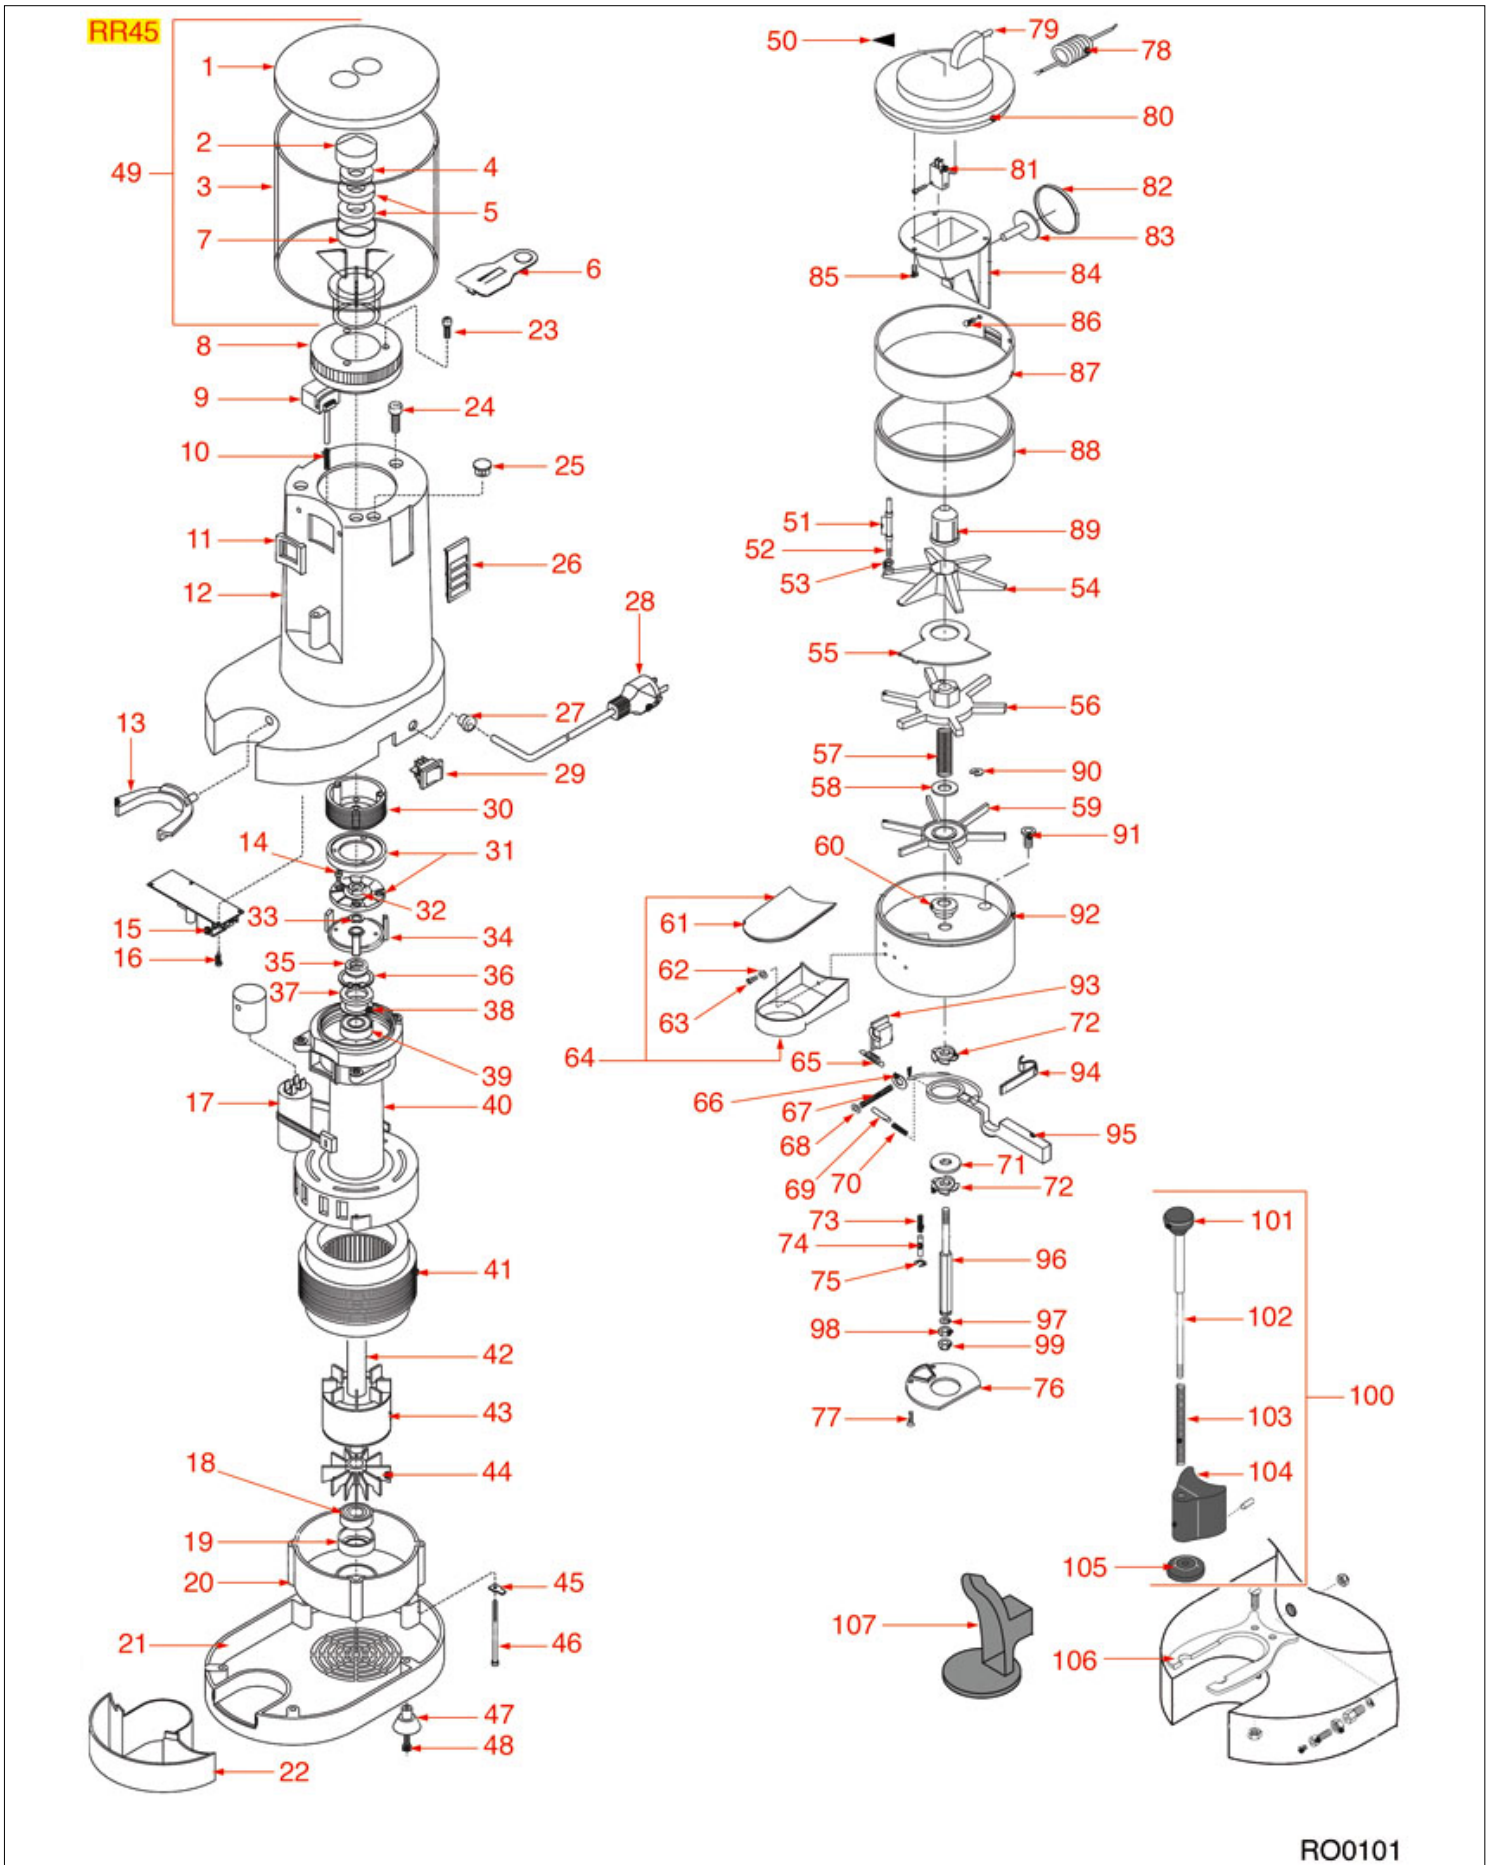

# ROSSI

Position	LF code no.	Description
13	1252582	FILTER HOLDER FORK
14	1528631	CROSS HEAD SCREW M4x8 UNI 7687
15	1390003	RELAY BOARD
17	3068019	CAPACITOR $\mu$ F 12.5 450V 50/60Hz
29	3319019	RED BIPOLAR SWITCH 16A 250V
29	3319934	ORANGE BIPOLAR SWITCH 16A 250V
31	1251011	GRINDING BURRS ASTRAL-ROSSI (PAIR) LEFT
35	1252378	THREADED RING NUT 15MCx1
36	1250130	SEEGER $\varnothing$ 35 mm
37	1252377	BEARING LOCKING WASHER
38	1252376	COMPENSATION RING
52	1324933	SPRING SHAFT SEAT
55	1252587	CLOSING SECTOR RH
60	1252590	PIN GUIDE
63	1184012	S/STEEL SCREW T.C.C.E.I. M5x10 UNI 5931
81	3240123	MICROSWITCH 16A 250V
84	1252046	MICROSWITCH BOX
86	1528501	S/STEEL CROSS SCREW M5x12 mm UNI 7689
91	1528627	S/STEEL SCREW T.S.P.C.E.I.M8x20 UNI 5933
93	1252470	COUNTER FOR COFFEE GRINDER/DOSER
101	1241911	COFFEE TAMPER HANDLE
102	1324932	PIN FOR MANUAL COFFEE TAMPER