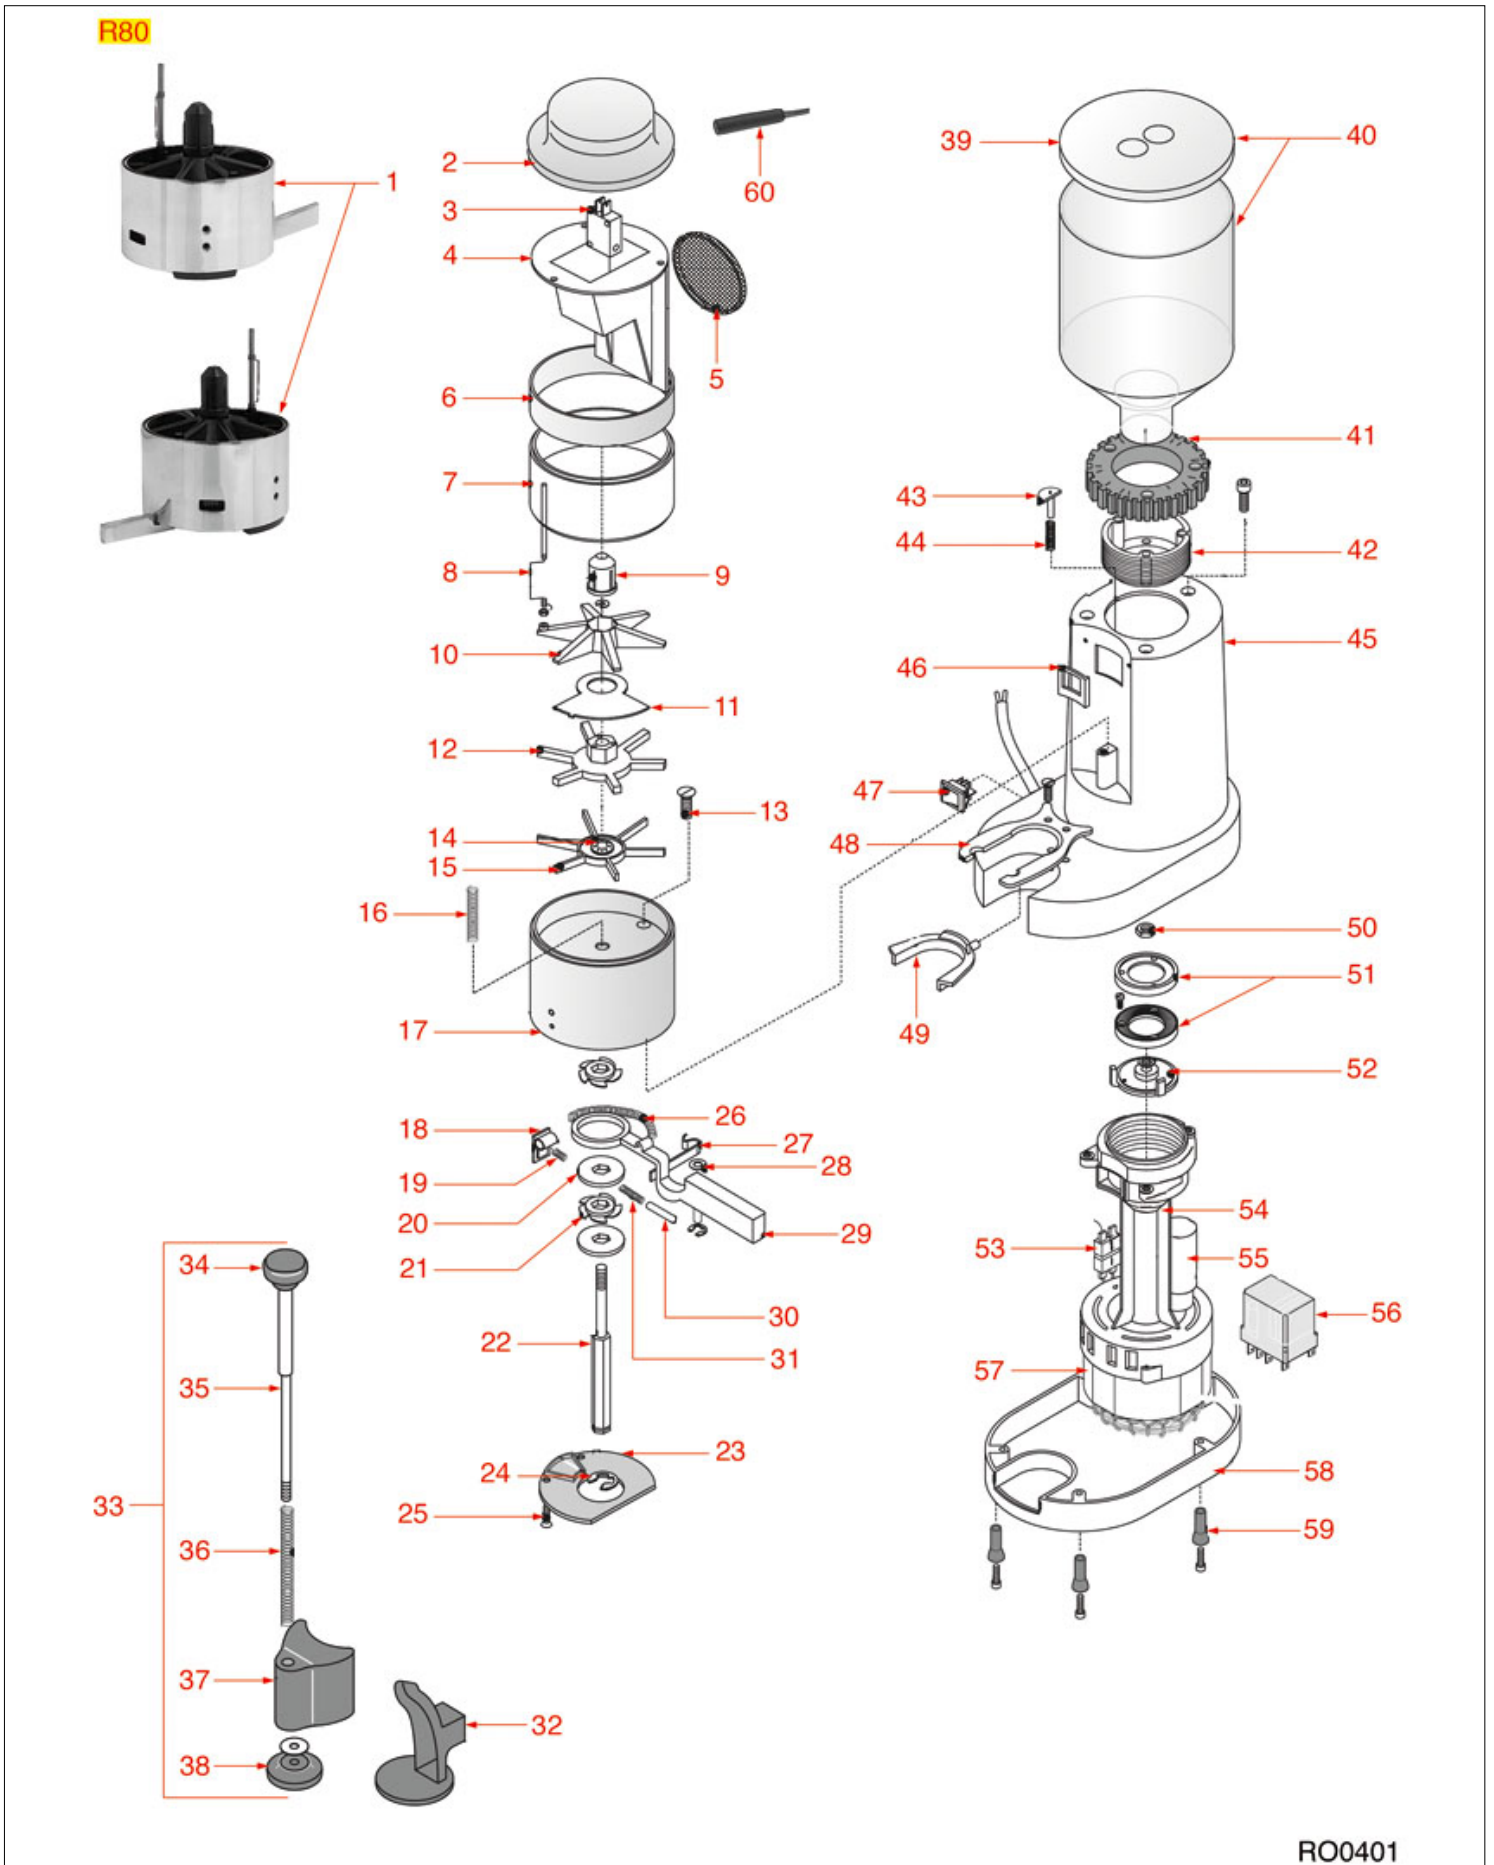

GRINDER ASSEMBLY R80

RO0401

Positions without LF code no.: upon request

ROSSI

Position	LF code no.	Description
3	3240123	MICROSWITCH 16A 250V
4	1252046	MICROSWITCH BOX
11	1252587	CLOSING SECTOR RH
13	1528627	S/STEEL SCREW T.S.P.C.E.I.M8x20 UNI 5933
18	1252470	COUNTER FOR COFFEE GRINDER/DOSER
34	1241911	COFFEE TAMPER HANDLE
35	1324932	PIN FOR MANUAL COFFEE TAMPER
41	1252583	ADJUSTMENT RING NUT
47	1319160	THREE-POLE LEVER SWITCH 10A 400V
49	1252582	FILTER HOLDER FORK
51	1251011	GRINDING BURRS ASTRAL-ROSSI (PAIR) LEFT
55	3068019	CAPACITOR μF 12.5 450V 50/60Hz
56	1351008	POWER RELAY 60.33
56	3351007	MINI RELAY 55.32 10A 240V 50/60Hz