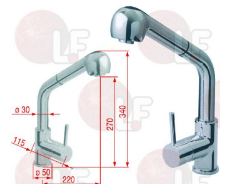

*Suitable **universal spare parts** may not be included*

Suitable for:

BARFIT

Suitable for:

Faucets and mixers

3759131 SINGLE-HOLE LIGHT SWIVEL SPOUT AMBRA
connections \varnothing 1/2"
mounting holes \varnothing 36 mm

BARFIT

3759133 SWIVEL SPOUT MIXER AMBRA
connections \varnothing 1/2"
mounting holes \varnothing 33 mm

BARFIT

3759132 SWIVEL SPOUT MIXER PERLA
connections \varnothing 1/2"
mounting holes \varnothing 33 mm

BARFIT

3759134 SWIVEL SPOUT MIXER PERLA
connections \varnothing 1/2"
mounting holes \varnothing 33 mm

BARFIT

Lever mixers

3259003 EXTRACTABLE SHOWER MIXER AMBRA
connections \varnothing 1/2"
mounting holes \varnothing 33 mm

BARFIT

3259017 CARTRIDGE

BARFIT

3259002 EXTRACTABLE SHOWER MIXER PERLA
connections \varnothing 1/2"
mounting holes \varnothing 33 mm

BARFIT

3259007 SHOWER MIXER MOLLY
connections \varnothing 1/2"
mounting holes \varnothing 33 mm