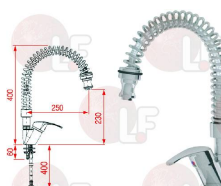

BARFIT

3759134 SWIVEL SPOUT MIXER PERLA
connections \varnothing 1/2"
mounting holes \varnothing 33 mm

BARFIT

Lever mixers

3259003 EXTRACTABLE SHOWER MIXER AMBRA
connections \varnothing 1/2"
mounting holes \varnothing 33 mm

BARFIT

3259017 CARTRIDGE

BARFIT

3259002 EXTRACTABLE SHOWER MIXER PERLA
connections \varnothing 1/2"
mounting holes \varnothing 33 mm

BARFIT

3259007 SHOWER MIXER MOLLY
connections \varnothing 1/2"
mounting holes \varnothing 33 mm

BARFIT

3259005 SHOWER MIXER PERLA
connections \varnothing 1/2"
mounting holes 33 mm

BARFIT

3259006 SHOWER MIXER PONY
connections \varnothing 1/2"
mounting holes \varnothing 33 mm

BARFIT

BARFIT

Suitable for: