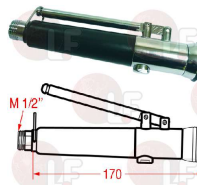

CHAVONNET P272AA85

2103703 SPOUT 300 mm h 160 mm ø 3/4"

CHAVONNET 963300145

3359806 SPOUT
 coupling 1/2"
 height 275 mm - length 200 mm

CHAVONNET 1306T2

3359524 COLD WATER TAP HEADWORK
 1/4 knob turn to the right

CHAVONNET P295AA85

Suitable for:

3359464 TWO-HOLE SHOWER
distance 150 mm
with pre-washing kit
spout 200 mm
connections \varnothing 1/2"

CHAVONNET 5633

Suitable for:

3242666 SHOWER HEAD \varnothing 1/2"

CHAVONNET 5584-2