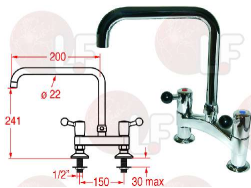

CHAVONNET P271AA85

Suitable for:

2103703 SPOUT 300 mm h 160 mm \varnothing 3/4"

CHAVONNET 963300145

3359814 COMPLETE 1-HOLE MIXER TAP
length 220 mm - coupling G 1/2"
flowrate : 28 L/minute - 3 bar

CHAVONNET 5640T2

3359529 COLD WATER TAP WITH SPINDLE
1/4" RH - \varnothing 10 mm
with handle

CHAVONNET P272AA85

3359530 HOT WATER TAP WITH SPINDLE
1/4" LH - \varnothing 10 mm
with handle

CHAVONNET P271AA85

3359712 COMPLETE 2-HOLE MIXER TAP
for washing desk
height 200 mm
coupling 1/2" (15/21)
distance 150 mm - height 240 mm

CHAVONNET 5641T2

3359529 COLD WATER TAP WITH SPINDLE
1/4" RH - \varnothing 10 mm
with handle

CHAVONNET P272AA85

3359530 HOT WATER TAP WITH SPINDLE
1/4" LH - \varnothing 10 mm
with handle

CHAVONNET P271AA85