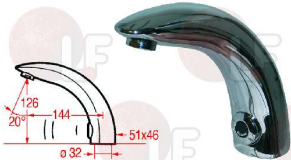

CHAVONNET 733020

3359846 ELECTRONIC SPOUT
hole min $\varnothing$ 20 max $\varnothing$ 28 mm
height 165 mm length 150 mm
3V lithium battery power supply