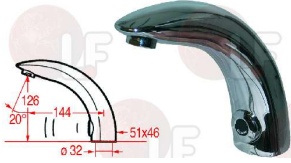

Suitable universal spare parts may not be included

Suitable for:

CHAVONNET

Suitable for:

Electronic taps

3359845 ELECTRONIC SPOUT
hole min \varnothing 20 max \varnothing 28 mm
height 165 mm length 150 mm
220V power supply