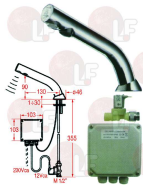

CHAVONNET 733020

2103784 ELECTRONIC TAP 230/12V
separate electronic control under the sink
regular anti-legionella program
solenoid valve $\varnothing$ 1/2"