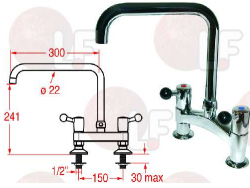

2103704 SPOUT 300 mm h 260 mm \varnothing 3/4"

CHAVONNET 963300245G

Suitable for:

3359713 COMPLETE 2-HOLE MIXER TAP
 for desk
 height 300 mm
 coupling 1/2" (15/21)
 distance 150 mm - height 240 mm

CHAVONNET 5641T3

3359530 HOT WATER TAP WITH SPINDLE
 1/4" LH - ø 10 mm
 with handle

CHAVONNET P271AA85

2103702 DELIVERY SPOUT 200x160 mm ø 3/4"

CHAVONNET

3359807 SPOUT
 coupling 1/2"
 height 275 mm - length 300 mm

CHAVONNET 1306T3