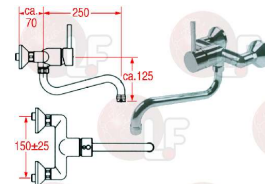

ECHTERMANN 6450.91

3759060 CERAMIC CARTRIDGE Ø 1/2" SEMI PRO

ECHTERMANN 8420.00-10

3759059 WALL MOUNTED SINGLE-HOLE MIXER

spout 300 mm
distance between mounting holes 150 mm
connections 3/4"x3/4"

ECHTERMANN 2465.30/300

3759058 WALL MOUNTED TWO-HOLE MIXER

spout Ø 22 mm – 250 mm
distance between mounting holes 150 mm
connections Ø 3/4" x 1/2"

ECHTERMANN 2463.20/250

Suitable for:

ECHTERMANN

Suitable for:

Pre-rinse units

3759007 BLACK BRASS SHOWER CASE \varnothing 1/2" M
for equipment washing