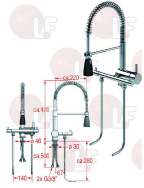

ECHTERMANN 8424.00

3759060 CERAMIC CARTRIDGE \varnothing 1/2" SEMI PRO

ECHTERMANN 8420.00-10

Suitable for:

3759067 SINGLE-HOLE LEVER MIXER SEMI PRO

with rinse auxiliary pipes 2 basins
spout distance 220 mm
ceramic cartridge
mounting hole 30 mm