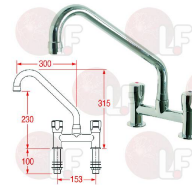

ECHTERMANN 6922.32/250.150

3759094 TWO-HOLES TAP FOR MIXER ECO STAR
spout 300 mm
distance between holes 150 mm
connections $\varnothing$ 3/4"