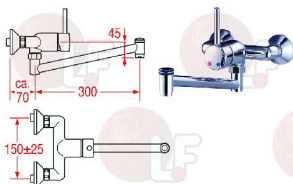

ECHTERMANN 6450.91

3759060 CERAMIC CARTRIDGE Ø 1/2" SEMI PRO

ECHTERMANN 8420.00-10

3759059 WALL MOUNTED SINGLE-HOLE MIXER

spout 300 mm
distance between mounting holes 150 mm
connections 3/4"x3/4"

ECHTERMANN 2465.30/300

3759058 WALL MOUNTED TWO-HOLE MIXER

spout Ø 22 mm – 250 mm
distance between mounting holes 150 mm
connections Ø 3/4" x 1/2"

ECHTERMANN 2463.20/250

Suitable for:

ECHTERMANN

Suitable for:

Pre-rinse units

3759007 BLACK BRASS SHOWER CASE \varnothing 1/2" M
for equipment washing