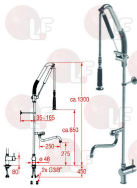

ECHTERMANN 1506

3759013 SINGLE-LEVER MIXER TOP CLEAN
with dishwashing shower $\varnothing$ 1/2"
mounting hole 30 mm
with non-return valves