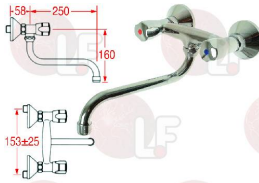

ECHTERMANN 1050/300/230

3759095 WALL MOUNTED TWO-HOLES TAP ECO STAR
spout 250 mm
distance between holes 150 mm
connections $\varnothing$ 3/4"