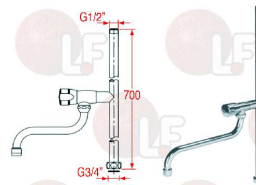

ECHTERMANN 6634.42

3759045 SHOWER HOSE \varnothing 1/2" 1000 mm
for mod. EURO CLEAN

ECHTERMANN 6631-2/1000

3759040 SHOWER PIPE \varnothing 3/4" h 420 mm

ECHTERMANN 6536-8

3759043 SHOWER PIPE \varnothing 3/4" h 700 mm
with spout at mid-pipe \varnothing 22 mm - 250 mm