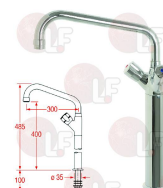

ECHTERMANN 1030/300/400