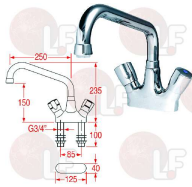

ECHTERMANN 6485.90

3759063 SINK MOUNTED TWO HOLE TAP \varnothing 3/4"
 spout 300 mm
 distance between mounting holes 150 mm
 connections \varnothing 3/4"
 ceramic head valves

ECHTERMANN 6925.32/250.230

3759064 SINK MOUNTED TWO HOLE TAP \varnothing 3/4"
 spout 250 mm
 distance between mounting holes 150 mm
 connections \varnothing 3/4"
 ceramic head valves