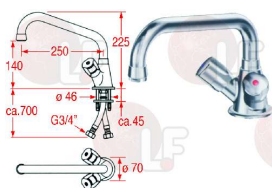

ECHTERMANN 1020/250/140

ECHTERMANN 6927.90/250

3759093 MAXI SINGLE-HOLE TAP ECO STAR
spout 300 mm
spindles $\varnothing$ 3/4"
mounting hole 35 mm
upstand 400 mm