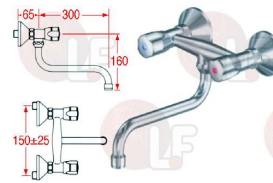

ECHTERMANN 1060/250

3759096 WALL MOUNTED TWO-HOLES TAP ECO STAR
spout 300 mm
distance between holes 150 mm
connections $\varnothing$ 3/4"