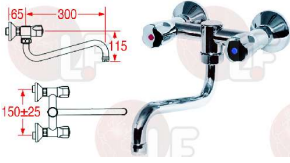

ECHTERMANN 1060/250

3759096 WALL MOUNTED TWO-HOLES TAP ECO STAR
 spout 300 mm
 distance between holes 150 mm
 connections \varnothing 3/4"

ECHTERMANN 1070/300

Suitable for:

Suitable for:

3759065 WALL-MOUNTED TWO HOLE TAP \varnothing 3/4"
 spout 300 mm
 distance between mounting holes 150 mm
 connections \varnothing 3/4"x3/4"