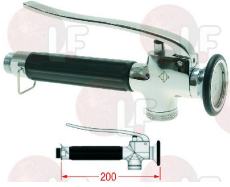

3759047 SHOWER HOSE \varnothing 1/2" 800 mm
for TOP CLEAN

ECHTERMANN 6532-3/0800

3579053 PIN FOR SHOWER CASES WITH LEVER
for models since 12/2008

ECHTERMANN 6631-1-3/4

Suitable for:

3759080 SHOWER CASE \varnothing 1/2" WITH LEVER
for shower groups