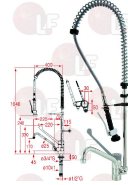

ELECTROLUX 0S1244

3359181 TWO-HOLE SINGLE LEVER MIXER
 connections \varnothing 3/4" MM
 distance between holes 155 mm
 spout 250 mm

ELECTROLUX 0S1457

ELECTROLUX 069965

ELECTROLUX 850021

3359443 TWO-HOLE SINGLE LEVER MIXER
 spout 250 mm
 flow rate 22 L/min by 4 bar
 distance between holes 155 mm
 connections \varnothing 3/4" MM
 mounting hole \varnothing 27/28 mm

ELECTROLUX 0S0341

3359408 BLACK LEVER FOR MIXER
 length 310 mm
 connection 7x8 mm

ELECTROLUX 0S0343

Outlet siphons

3395026 PIPE SIPHON \varnothing 1"1/2

ELECTROLUX 069404

Pre-rinse units

3359028 BLUE SPRAY HEAD NEW TYPE \varnothing 1/2" M

ELECTROLUX 069973

3359148 SINGLE-HOLE LEVER SHOWER STYL
 cartridge with ceramic discs \varnothing 70 mm
 gray clinical lever 220 mm
 spout \varnothing 25 x 275 mm
 nichel plated copper fittings \varnothing 1/2"
 basin connection \varnothing 3/4"
 with non-return valves