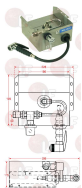

ELECTROLUX 069964

- 3359165 WALL MOUNTED HORIZONTAL TAP**
 spout: \varnothing 20 x 300 mm
 connection \varnothing 1/2" M

ELECTROLUX 0S0103

Hose reels

- 3359553 WASHING UNIT MINIREEL**
 stainless steel case aisi 304
 with automatic retractor
 EPDM hose \varnothing 13 mm
 pull-out hose length 160 cm
 complete with shower ECO/F
 for fixing to any equipment

3259008 SINGLE LEVER MIXER
 spout \varnothing 22x250 mm
 flow rate 18 l/min at 3 bar
 connection \varnothing 1/2" F
 mounting hole 32 mm

ELECTROLUX 037616

3359178 SINGLE-HOLE LEVER MIXER STYL
 cartridge with ceramic discs V090 \varnothing 40
 gray lever 220 mm
 pipe \varnothing 20 x 300 mm
 power \varnothing 1/2"