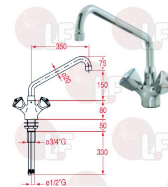

ELECTROLUX 008027

Faucets and mixers

- 3359474 HORIZONTAL TAP**
 spout \varnothing 18x300 mm
 flow rate 25L/min by 4 bar
 connection \varnothing 1/2" M

ELECTROLUX 0C3108

- 3359356 SINGLE-HOLE LEVER MIXER**
 with extractable shower
 mounting hole \varnothing 52 mm
 hoses \varnothing 12 mm
 hose length 1475 mm

ELECTROLUX KL1S.2930.80.81

- 3359163 SINK HOLE TAP STYL-K3**
 spout \varnothing 20x300h150 mm
 mixer connection 3/4" h 50 mm
 power source nickel plate copper \varnothing 1/2"

ELECTROLUX 0S0862

- 3759244 SINK HOLE TAP STYL-K3e**
 spout \varnothing 20x350h150 mm
 mixer connection 3/4" h 50 mm
 power source nickel plate copper \varnothing 1/2"

ELECTROLUX LF-2111309

- 3359186 TWO-HOLE STRAIGHT COUNTER STYL-K3**
 valves \varnothing 3/4"
 spout \varnothing 20 x 250 h 120 mm
 distance between holes 155 mm
 connections \varnothing 3/4" h 50 mm

ELECTROLUX 033125

ELECTROLUX 069964

- 3359165 WALL MOUNTED HORIZONTAL TAP**
 spout: \varnothing 20 x 300 mm
 connection \varnothing 1/2" M

ELECTROLUX 0S0103

Hose reels

- 3359553 WASHING UNIT MINIREEL**
 stainless steel case aisi 304
 with automatic retractor
 EPDM hose \varnothing 13 mm
 pull-out hose length 160 cm
 complete with shower ECO/F
 for fixing to any equipment