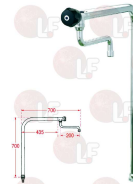

3449457 HOSE CLAMP 60-80
 for pipes \varnothing 60÷80 mm
 made of stainless steel AISI 304
 height 9 mm and screw E7
 suitable for food industry

ELECTROLUX 046853

Column faucets

3359682 COLUMN FAUCET 84319
 oil reserve valve assembly
 nozzle \varnothing 20x240 mm
 mounting hole \varnothing 27 mm
 connection \varnothing 1/2" M
 overall height 555 mm
 rod length 435 mm

ELECTROLUX 206158

ELECTROLUX 216036

3359140 COLUMN TAP
 swivel column
 swivel spout 250 mm
 fitting \varnothing 3/4" M
 height 425 mm
 overall height 700 mm
 25l/min at 4 bar

ELECTROLUX 927130

Detergents

3092269 DETERGENT "SATINOX" SPRAY 400 ml
 shining and cleaning for stainless steel,
 brass, copper and silver
 not suitable for food without rinsing
 please see the attached documentation for use