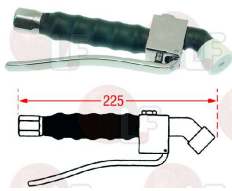

ELECTROLUX 0S0342

3359605 WHITE SHOWER HEAD NEW $\varnothing$ 1/2" F