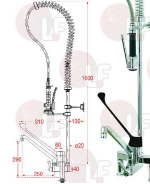

ELECTROLUX 069968

3359237 SHOWER SPRING

ELECTROLUX 0S0349

ELECTROLUX 0S1086

ELECTROLUX 069975

3359198 STEEL HOSE \varnothing 1/2" FF 106 cm
 for shower units with hose spout

ELECTROLUX 0KC217

ELECTROLUX 0L0641

Suitable for:

3359029 SPRAY HEAD \varnothing 1/2" M

ELECTROLUX 069973

Suitable for:

3359455 TWO-HOLE SINGLE LEVER MIXER
with pre-wash unit
with upstanding single lever mixer
connections \varnothing 3/4" MM
spout 250 mm
flow rate 22L/min by 4 bar
distance between holes 155 mm
mounting hole \varnothing 27/28 mm

ELECTROLUX 0S0342

3359605 WHITE SHOWER HEAD NEW \varnothing 1/2" F

ELECTROLUX 003167

Taps for tank refilling

3359142 WATER INLET TAP \varnothing 1/2" M
swivel spout \varnothing 18 mm

ELECTROLUX 002322

3186665 PTFE FLAT GASKET \varnothing 35x21x2 mm