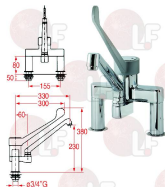

ELECTROLUX 069964

- 3359165 WALL MOUNTED HORIZONTAL TAP**
 spout: \varnothing 20 x 300 mm
 connection \varnothing 1/2" M

ELECTROLUX 0S0103

Hose reels

- 3359553 WASHING UNIT MINIREEL**
 stainless steel case aisi 304
 with automatic retractor
 EPDM hose \varnothing 13 mm
 pull-out hose length 160 cm
 complete with shower ECO/F
 for fixing to any equipment

3259008 SINGLE LEVER MIXER
 spout \varnothing 22x250 mm
 flow rate 18 l/min at 3 bar
 connection \varnothing 1/2" F
 mounting hole 32 mm

ELECTROLUX 037616

3359178 SINGLE-HOLE LEVER MIXER STYL
 cartridge with ceramic discs V090 \varnothing 40
 gray lever 220 mm
 pipe \varnothing 20 x 300 mm
 power \varnothing 1/2"

ELECTROLUX 0S1244

3359181 TWO-HOLE SINGLE LEVER MIXER
 connections \varnothing 3/4" MM
 distance between holes 155 mm
 spout 250 mm

ELECTROLUX 0S1457

ELECTROLUX 069965

ELECTROLUX 850021

3359443 TWO-HOLE SINGLE LEVER MIXER
 spout 250 mm
 flow rate 22 L/min by 4 bar
 distance between holes 155 mm
 connections \varnothing 3/4" MM
 mounting hole \varnothing 27/28 mm