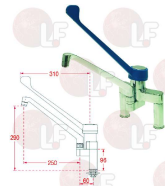

3259008 SINGLE LEVER MIXER
 spout \varnothing 22x250 mm
 flow rate 18 l/min at 3 bar
 connection \varnothing 1/2" F
 mounting hole 32 mm

ELECTROLUX 037616

3359178 SINGLE-HOLE LEVER MIXER STYL
 cartridge with ceramic discs V090 \varnothing 40
 gray lever 220 mm
 pipe \varnothing 20 x 300 mm
 power \varnothing 1/2"

ELECTROLUX 0S1244

3359181 TWO-HOLE SINGLE LEVER MIXER
 connections \varnothing 3/4" MM
 distance between holes 155 mm
 spout 250 mm

ELECTROLUX 0S1457

ELECTROLUX 069965

ELECTROLUX 850021

3359443 TWO-HOLE SINGLE LEVER MIXER
 spout 250 mm
 flow rate 22 L/min by 4 bar
 distance between holes 155 mm
 connections \varnothing 3/4" MM
 mounting hole \varnothing 27/28 mm

ELECTROLUX 0S0341

3359408 BLACK LEVER FOR MIXER
 length 310 mm
 connection 7x8 mm

ELECTROLUX 0S0343

Outlet siphons

3395026 PIPE SIPHON \varnothing 1"1/2

ELECTROLUX 069404

Pre-rinse units

3359028 BLUE SPRAY HEAD NEW TYPE \varnothing 1/2" M

ELECTROLUX 069973

3359148 SINGLE-HOLE LEVER SHOWER STYL
 cartridge with ceramic discs \varnothing 70 mm
 gray clinical lever 220 mm
 spout \varnothing 25 x 275 mm
 nichel plated copper fittings \varnothing 1/2"
 basin connection \varnothing 3/4"
 with non-return valves