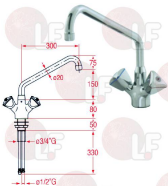

ELECTROLUX 008027

Faucets and mixers

- 3359474 HORIZONTAL TAP**
 spout \varnothing 18x300 mm
 flow rate 25L/min by 4 bar
 connection \varnothing 1/2" M

ELECTROLUX 0C3108

- 3359356 SINGLE-HOLE LEVER MIXER**
 with extractable shower
 mounting hole \varnothing 52 mm
 hoses \varnothing 12 mm
 hose length 1475 mm

ELECTROLUX KL1S.2930.80.81

- 3359163 SINK HOLE TAP STYL-K3**
 spout \varnothing 20x300h150 mm
 mixer connection 3/4" h 50 mm
 power source nickel plate copper \varnothing 1/2"

ELECTROLUX 0S0862

- 3759244 SINK HOLE TAP STYL-K3e**
 spout \varnothing 20x350h150 mm
 mixer connection 3/4" h 50 mm
 power source nickel plate copper \varnothing 1/2"

ELECTROLUX LF-2111309

- 3359186 TWO-HOLE STRAIGHT COUNTER STYL-K3**
 valves \varnothing 3/4"
 spout \varnothing 20 x 250 h 120 mm
 distance between holes 155 mm
 connections \varnothing 3/4" h 50 mm

ELECTROLUX 033125

ELECTROLUX 069964

- 3359165 WALL MOUNTED HORIZONTAL TAP**
 spout: \varnothing 20 x 300 mm
 connection \varnothing 1/2" M

ELECTROLUX 0S0103

Hose reels

- 3359553 WASHING UNIT MINIREEL**
 stainless steel case aisi 304
 with automatic retractor
 EPDM hose \varnothing 13 mm
 pull-out hose length 160 cm
 complete with shower ECO/F
 for fixing to any equipment