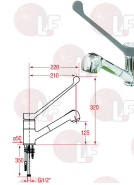

ELECTROLUX 008027

Faucets and mixers

- 3359474 HORIZONTAL TAP**
 spout \varnothing 18x300 mm
 flow rate 25L/min by 4 bar
 connection \varnothing 1/2" M

ELECTROLUX 0C3108

- 3359356 SINGLE-HOLE LEVER MIXER**
 with extractable shower
 mounting hole \varnothing 52 mm
 hoses \varnothing 12 mm
 hose length 1475 mm

ELECTROLUX KL1S.2930.80.81

- 3359163 SINK HOLE TAP STYL-K3**
 spout \varnothing 20x300h150 mm
 mixer connection 3/4" h 50 mm
 power source nickel plate copper \varnothing 1/2"

ELECTROLUX 0S0862

- 3759244 SINK HOLE TAP STYL-K3e**
 spout \varnothing 20x350h150 mm
 mixer connection 3/4" h 50 mm
 power source nickel plate copper \varnothing 1/2"

ELECTROLUX LF-2111309

- 3359186 TWO-HOLE STRAIGHT COUNTER STYL-K3**
 valves \varnothing 3/4"
 spout \varnothing 20 x 250 h 120 mm
 distance between holes 155 mm
 connections \varnothing 3/4" h 50 mm

ELECTROLUX 033125