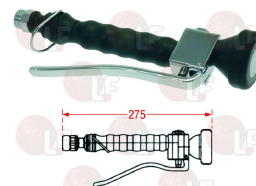

3359360 MIXER SPRAY HEAD $\varnothing$ 1/2" M

KLARCO 0P.P045.00.00/N

KLARCO 0P.P046.00.00