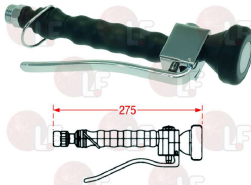

KLARCO 0P.P065.00.00

3359360 MIXER SPRAY HEAD Ø 1/2" M