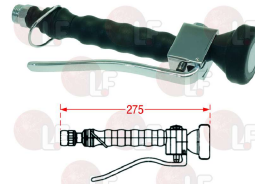

KLARCO 0P.P045.00.00/N

KLARCO 0P.P046.00.00

3359237 SHOWER SPRING