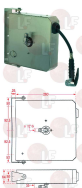

KLARCO 5R.M15.146

KLARCO 5R.M15.448

KLARCO 9300020

2103911 HYDRO-GUN NITO I CONNECTION 1/2"
with jet adjustment

KLARCO 0P.P448.00.00

3359555 WASHING UNIT MIDIREEL
with automatic retractor
rubber pipe EPDM \varnothing 13 mm
pull-out pipe length 300 cm
complete with shower ECO/F
for wall mounting
rotation 180°