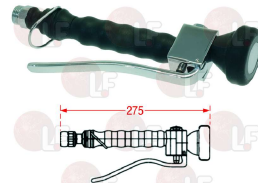

KLARCO 0P.P045.00.00/N

KLARCO 0P.P046.00.00