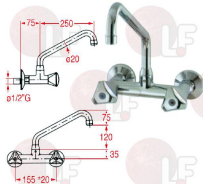

KLARCO 0P.HK3/R

2101010 SUPPLY SPOUT \varnothing 20x300 mm SCREW

KLARCO 0P.C007.00.00

3359165 WALL MOUNTED HORIZONTAL TAP
spout: \varnothing 20 x 300 mm
connection \varnothing 1/2" M

KLARCO 1C.1001.74.K33

KLARCO 1S.1001.74.33

KLARCO 1052300

3759254 WALL MOUNTED TWO-HOLE TAP STYL-K3
valves \varnothing 3/4"
spout \varnothing 20 x 250 h120 mm with screw
distance between holes 155 mm
connection \varnothing 1/2"