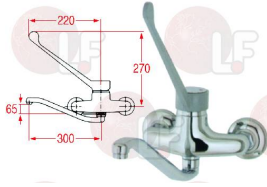

KLARCO 0030111

2100374 SUPPLY SPOUT 200 mm

KLARCO 0P.C051.00.00

Suitable for:

Suitable for:

3359183 WALL MOUNTED TWO-HOLE SINGLE LEVER MIXER

cermica disks cartridge V090 \varnothing 40 mm
lever gray 220 mm
spout 300 mm
distance between holes 155 mm
connections \varnothing 1/2"