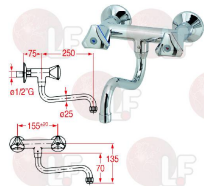

KLARCO 1S.4005.07.K23

3759271 HANDLE K3 CONTROL SCREWS \varnothing 3/4" RED
broach \varnothing 8x20

KLARCO 0P.HK3/R

2101010 SUPPLY SPOUT \varnothing 20x300 mm SCREW

KLARCO 0P.C007.00.00

3759256 WALL MOUNTED TWO-HOLE TAP STYL-K3
valves \varnothing 3/4"
spout \varnothing 25 x 300 h70 mm with screw
distance between holes 155 mm
attacchi \varnothing 1/2"