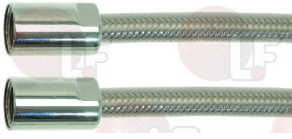

Suitable for:

3359236 HOSE $\varnothing$ 1/2" FF 1200 mm
with double braiding in stainless steel 18/10
with transparent PVC coating
swivel brass fitting $\varnothing$ 1/2"F

KLARCO 0P.F029.00.00

KLARCO 0P.P162.00.00

3359298 MIXER CARTRIDGE (SMALL TYPE)