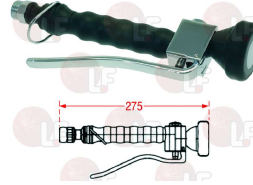

KLARCO

Suitable for:

3359360 MIXER SPRAY HEAD $\varnothing$ 1/2" M

KLARCO 0P.P045.00.00/N

KLARCO 0P.P046.00.00

2111703 BRACKET FOR SHOWER BODY STYL