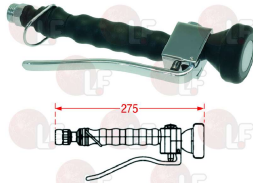

KLARCO 0P.HK3/B

3359360 MIXER SPRAY HEAD $\varnothing$ 1/2" M

KLARCO 0P.P045.00.00/N

KLARCO 0P.P046.00.00

3359237 SHOWER SPRING