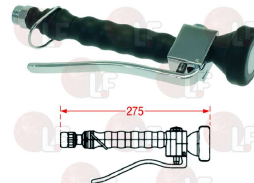

KLARCO 0P.P045.00.00/N

KLARCO 0P.P046.00.00