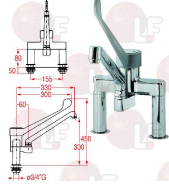

KLARCO 0P.C049.00.00

Suitable for:

Suitable for:

3259022 TWO-HOLE COUNTER STYL SINGLE LEVER MIXER

with rises 150 mm
cartridge with ceramic discs V070 \varnothing 47
grey lever 300 mm
cast spout 270 mm
distance between holes 155 mm
connection \varnothing 1/2" h 50 mm