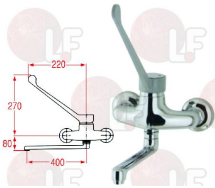

KLARCO 1S.4021.49.72

3359298 MIXER CARTRIDGE (SMALL TYPE)

KLARCO 0P.V070.00.00

KLARCO 0030110

3359107 CLINICAL GRAY LEVER 220 mm

KLARCO 0P.H002.00.00

3359179 TWO-HOLE WALL MOUNTED SINGLE LEVER MIXER

cartridge with ceramic discs V090 \varnothing 40 mm
gray lever 220 mm
cast spout 200 mm
distance between holes 155 mm
connections \varnothing 1/2