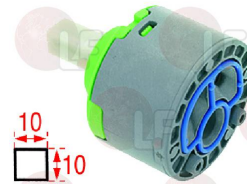

3359107 CLINICAL GRAY LEVER 220 mm

KLARCO 0P.H002.00.00

2101796 JET BREAKER M24x1 COMPLETE WITH SIEVE

KLARCO 0P.P065.00.00

3359298 MIXER CARTRIDGE (SMALL TYPE)

KLARCO 0P.V070.00.00

KLARCO 0030110

3259025 SPOUT 220 mm FOR TWO-HOLE MIXER