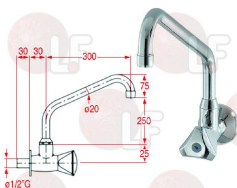

Suitable for:

Suitable for:

3759258 GIANT SINGLE HOLE STYL-K3
valves $\varnothing$ 3/4" high flow
spout $\varnothing$ 25 x 300 h 250 mm
mixer connection $\varnothing$ 1" 1/2 h 80 mm
supply copper tubes $\varnothing$ 15 mm
connections $\varnothing$ 1/2"

2102996 HANDLE K9 CONTROL SCREW $\varnothing$ 3/4" RED
for tap 1S.3037.05.K59

KLARCO 1S.2200.40.K13

KLARCO 0P.HK9/R

2102995 KNOB K9 FOR VALVE 3/4" BLUE
for tap 1S.3037.05.K59

KLARCO 0P.HK9/B

3759238 SINGLE BASIN TAP STYL-K3
spout "J" $\varnothing$ 20x300h250 mm
valve $\varnothing$ 3/4" high capacity
connection $\varnothing$ 1/2"

3759273 HANDLE K3 CONTROL SCREWS $\varnothing$ 3/4" BLUE
broach $\varnothing$ 8x20

KLARCO 1S.1014.08.K13

KLARCO 0P.HK3/B

3359118 OIL BATH TAP WORM $\varnothing$ 1/2" BROACH 8x20

3359251 SPOUT $\varnothing$ 20x300 mm

KLARCO 0P.VOL0.00.00

KLARCO 0P.V030.00.00

KLARCO 0P.C067.00.00

KLARCO 0031301

3759240 SINGLE BASIN TAP STYL-K3
spout "J" $\varnothing$ 20x250h120 with screw
valve $\varnothing$ 3/4" high capacity
connection $\varnothing$ 1/2" h 50 mm

3759273 HANDLE K3 CONTROL SCREWS $\varnothing$ 3/4" BLUE
broach $\varnothing$ 8x20

KLARCO 1S.2006.05.K13

KLARCO 0P.HK3/B