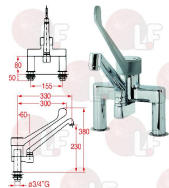

KLARCO 0P.H011.00.00

3359269 SPOUT 270 mm FOR TWO-HOLE MIX

KLARCO 0P.C048.00.00

KLARCO 0031350

3359181 TWO-HOLE SINGLE LEVER MIXER

connections \varnothing 3/4" MM
distance between holes 155 mm
spout 250 mm