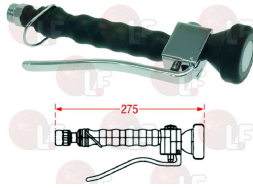

Suitable for:

3359360 MIXER SPRAY HEAD $\varnothing$ 1/2" M

KLARCO 0P.P045.00.00N

KLARCO 0P.P046.00.00

3759281 SHOWER UNIT WALL MOUNT STYL
O) L.115 (standard)