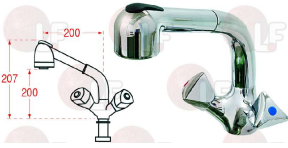

Suitable for:

KLARCO

3359215 SINGLE-HOLE PUSH-OUT SHOWER

mounting hole $\varnothing$ 55 mm
connecting hoses $\varnothing$ 12 mm
hoses length 1475 mm