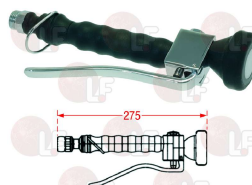

KLARCO 0P.P045.00.00/N

KLARCO 0P.P046.00.00