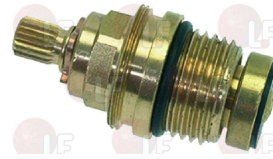

KLARCO 0P.VOL0.00.00

KLARCO 0P.V030.00.00

3759281 SHOWER UNIT WALL MOUNT STIL
O) L.115 (standard)