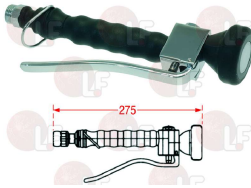

KLARCO 0P.P045.00.00/N

KLARCO 0P.P046.00.00

3759281 SHOWER UNIT WALL MOUNT STIL
O) L.115 (standard)