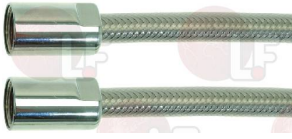

KLARCO 0P.HK3/R

Suitable for:

3359236 HOSE \varnothing 1/2" FF 1200 mm
with double braiding in stainless steel 18/10
with transparent PVC coating
swivel brass fitting \varnothing 1/2"F

KLARCO 0P.F029.00.00