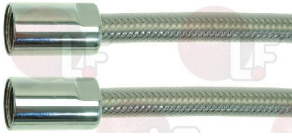

3359364 HOSE \varnothing 1/2" Fx1/2" M 1200 mm

KLARCO 0P.P028.00.00

KLARCO 9000210

Suitable for:

3359236 HOSE \varnothing 1/2" FF 1200 mm
with double braiding in stainless steel 18/10
with transparent PVC coating
swivel brass fitting \varnothing 1/2"F