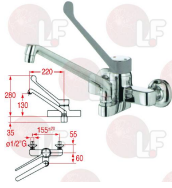

Suitable for:

3259023 TWO-HOLE WALL MOUNTED SINGLE LEVER MIXER

cartridge with ceramic discs V070 $\varnothing$ 47 mm
gray lever 220 mm
cast spout 220 mm
distance between holes 155 mm
connections $\varnothing$ 1/2