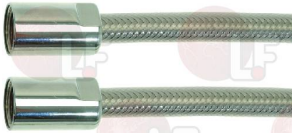

broach \varnothing 8x20

KLARCO 0P.HK3/R

Suitable for:

3359236 HOSE \varnothing 1/2" FF 1200 mm
with double braiding in stainless steel 18/10
with transparent PVC coating
swivel brass fitting \varnothing 1/2"F