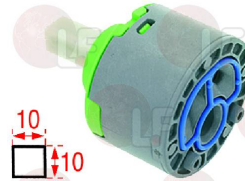

KLARCO 0P.F029.00.00

KLARCO 0P.P162.00.00

3359298 MIXER CARTRIDGE (SMALL TYPE)

KLARCO 0P.V070.00.00

KLARCO 0030110

3359237 SHOWER SPRING