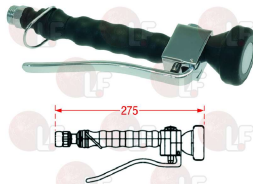

KLARCO 0P.P045.00.00N

KLARCO 0P.P046.00.00