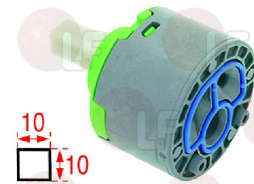

KLARCO 0P.V070.00.00

KLARCO 0030110