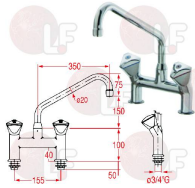

KLARCO 1S.3011.09.K13

3759271 HANDLE K3 CONTROL SCREWS $\varnothing$ 3/4" RED
broach $\varnothing$ 8x20