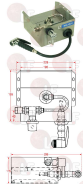

KLARCO 5R.M06Q.146

KLARCO 5R.M6Q.448

KLARCO 9210100

2103911 HYDRO-GUN NITO | CONNECTION 1/2"
with jet adjustment

KLARCO 0P.P448.00.00

3359553 WASHING UNIT MINIREEL
stainless steel case aisi 304
with automatic retractor
EPDM hose \varnothing 13 mm
pull-out hose length 160 cm
complete with shower ECO/F
for fixing to any equipment