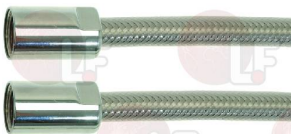

KLARCO 2S.4011.03.K13CS3

3759273 HANDLE K3 CONTROL SCREWS \varnothing 3/4" BLUE
broach \varnothing 8x20

KLARCO 0P.HK3/B

3359236 HOSE \varnothing 1/2" FF 1200 mm
with double braiding in stainless steel 18/10
with transparent PVC coating
swivel brass fitting \varnothing 1/2" F