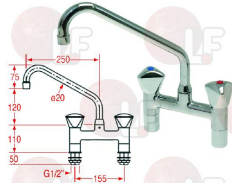

with rises 40 mm
spout \varnothing 20 x 250 h 120 mm
distance between holes 155 mm
connections \varnothing 1/2" h 50 mm

KLARCO 1S.3008.14.23

KLARCO 1S.3045.05.K23

KLARCO 1S.3045.05.23

3759271 HANDLE K3 CONTROL SCREWS \varnothing 3/4" RED