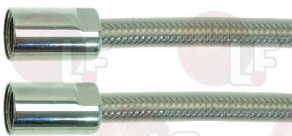

KLARCO 2E.3034.48.71

3359236 HOSE \varnothing 1/2" FF 1200 mm
with double braiding in stainless steel 18/10
with transparent PVC coating
swivel brass fitting \varnothing 1/2"F

KLARCO 0P.F029.00.00

KLARCO 0P.P162.00.00