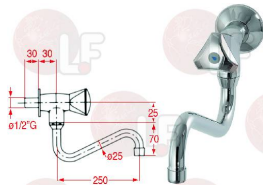

Suitable for:

3759239 SINGLE WALL MOUNTED TAP STYL-K3

spout "S" $\varnothing$ 25x250h70 mm
valve $\varnothing$ 3/4" high capacity
connection $\varnothing$ 1/2"

KLARCO 1S.1014.S3.K13

Suitable for: