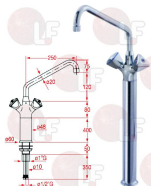

KLARCO 1S.2435.05.K33