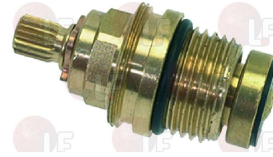

KLARCO

Suitable for:

3359118 OIL BATH TAP WORM $\varnothing$ 1/2" BROACH 8x20

KLARCO 0P.VOL0.00.00

KLARCO 0P.V030.00.00

Hose reels

3359557 HYDRO-GUN NITO I
special connection only for MIDIREEL GROUP
with spray regulator