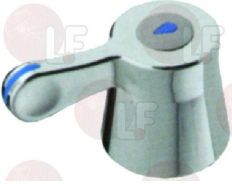

KLARCO 0P.V040.00.00/D

KLARCO 0030021/D

5063825 KNOB VOX FOR VALVE $\varnothing$ 1/2 "BLUE