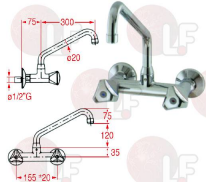

3359118 OIL BATH TAP WORM \varnothing 1/2" BROACH 8x20

KLARCO 0P.VOL0.00.00

KLARCO 0P.V030.00.00

Suitable for:

3759083 SUPPLY SPOUT \varnothing 20x250 mm SCREW
quick coupling

KLARCO 0P.C005.00.00

3759255 WALL MOUNTED TWO-HOLE TAP STYL-K3
valves \varnothing 3/4"
spout \varnothing 20 x 250 h120 mm with screw
distance between holes 155 mm
connection \varnothing 1/2"

KLARCO 1S.4005.07.K23

3759271 HANDLE K3 CONTROL SCREWS \varnothing 3/4" RED
broach \varnothing 8x20

KLARCO 0P.HK3/R

2101010 SUPPLY SPOUT \varnothing 20x300 mm SCREW

KLARCO 0P.C007.00.00

3759256 WALL MOUNTED TWO-HOLE TAP STYL-K3
valves \varnothing 3/4"
spout \varnothing 25 x 300 h70 mm with screw
distance between holes 155 mm
attacchi \varnothing 1/2"