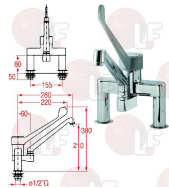

KLARCO 0P.C045.00.00

KLARCO 0031356

3259021 TWO-HOLE COUNTER STYL SINGLE LEVER MIXER
cartridge with ceramic discs V070 ø 47 mm
gray lever 220 mm
cast spout 220 mm
distance between holes 155 mm
connections ø 1/2" h 50 mm

KLARCO 1S.3021.49.72

3359107 CLINICAL GRAY LEVER 220 mm