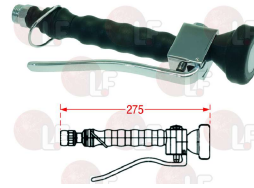

KLARCO 0P.P045.00.00/N

KLARCO 0P.P046.00.00

2111521 SET SCREW SWITCH $\varnothing$ 1/2" DX