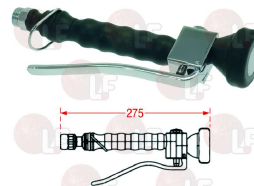

KLARCO 0P.P045.00.00/N

KLARCO 0P.P046.00.00