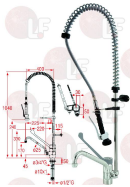

KLARCO 2S.2911.03.76

KLARCO 2S.2911.03.76/C82

KLARCO 2S.2914.03.72/C82

KLARCO 2S.2914.03.76/C82

3359365 HOSE \varnothing 1/2" M x 1/2" F 1000 mm

stainless steel 18/10 double braid
with transparent PVC coating
nickel-plated brass coupling \varnothing 1/2" F