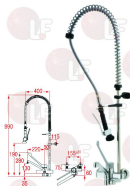

KLARCO 2S.4024.03.72/C49

3359107 CLINICAL GRAY LEVER 220 mm