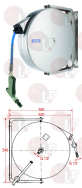

KLARCO 0R.F065.00.00

KLARCO 9200FLE

3359288 SHOWER HEAD ECO/P 3/8" F
with push button

KLARCO 0P.P134.00.00

3359552 WASHING UNIT MAXIREEL
with automatic retractor
rubber pipe EPDM diameter 13 mm
extractable pipe length 15000 mm