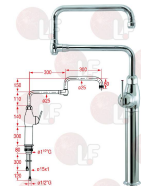

3459006 SINGLE HOLE SUPPORT STYL LEVER

cartridge with ceramic discs V070 $\varnothing$ 47 mm
double swivel barrel $\varnothing$ 25 x 300+300 mm
with rise 300 mm
tap connection $\varnothing$ 1"1/2 h 80 mm
power supply in copper tubes connection $\varnothing$ 1/2"

KLARCO 1S.2943.E4.73

3459002 SINGLE HOLE SUPPORT STYL-K3e

rise 200 mm
spout $\varnothing$ 20 x 250 h 120 mm
tap connection $\varnothing$ 1" h 50 mm
supply tubes copper connection $\varnothing$ 1/2"