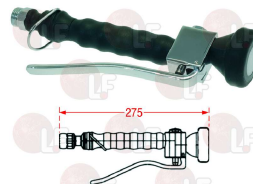

KLARCO 0P.P045.00.00/N

KLARCO 0P.P046.00.00