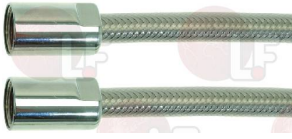

Suitable for:

3359236 HOSE $\varnothing$ 1/2" FF 1200 mm
with double braiding in stainless steel 18/10
with transparent PVC coating
swivel brass fitting $\varnothing$ 1/2"F