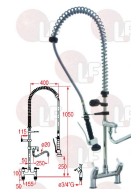

KLARCO 0P.P005.00.00

KLARCO 9000221

KLARCO 9000226

3759230 TWO-HOLE HIGH PRE-WASH KIT STYL
ceramic disc valves $\varnothing$ 3/4" 90°
mixer 100 mm high inclined
basin connection $\varnothing$ 3/4"
distance between holes 155 mm
with non-return valves

KLARCO 3E.3013.33.59

KLARCO 3S.3037.S1.K59

2111703 BRACKET FOR SHOWER BODY STYL