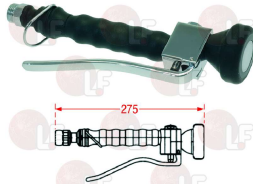

Suitable for:

3359360 MIXER SPRAY HEAD $\varnothing$ 1/2" M

KLARCO 0P.P045.00.00/N

KLARCO 0P.P046.00.00

3359237 SHOWER SPRING