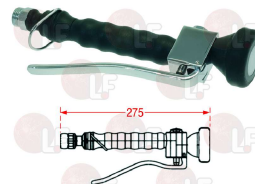

KLARCO 0P.P045.00.00/N

KLARCO 0P.P046.00.00