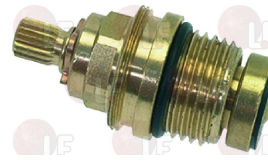

KLARCO 0P.VOL0.00.00

KLARCO 0P.V030.00.00

3759272 HANDLE K3e CONTROL SCREWS $\varnothing$ 1/2" BLUE
broach $\varnothing$ 8x20