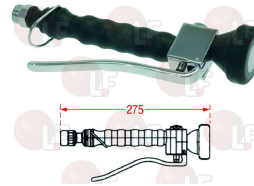

KLARCO

Suitable for:

3359360 MIXER SPRAY HEAD $\varnothing$ 1/2" M

KLARCO 0P.P045.00.00/N

KLARCO 0P.P046.00.00

3359237 SHOWER SPRING