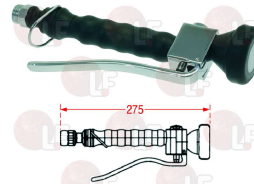

KLARCO

Suitable for:

3359360 MIXER SPRAY HEAD $\varnothing$ 1/2"M

KLARCO 0P.P045.00.00/N

KLARCO 0P.P046.00.00

3359237 SHOWER SPRING