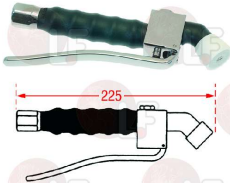

Suitable for:

3359237 SHOWER SPRING

KLARCO 0P.P005.00.00

KLARCO 9000221

KLARCO 9000226

KLARCO

Suitable for:

3359269 SPOUT 270 mm FOR TWO-HOLE MIX

KLARCO 0P.C048.00.00

KLARCO 0031350

3359605 WHITE SHOWER HEAD NEW Ø 1/2" F

KLARCO 0P.P041.00.00
KLARCO 9030500

KLARCO 0P.P054.00.00/N

KLARCO 9030100

2102965 COMPLETE SPOUT ASSEMBLY
"New/F" single jet for shower heads produced since 09/2010

KLARCO 0P.P468.00.00

2100347 PISTON SEAL BODY SHOWER 43 mm

KLARCO 0P.P022.00.00

KLARCO 9000241

2100346 SPRING Ø 12x19 mm

KLARCO 0P.P023.00.00

KLARCO 9000242

3359606 WHITE SPRAY CUP WITH FILTER

KLARCO 0P.P021.00.00/N

KLARCO 0P.P052.00.00

Springs

2101784 SPRING FOR MIDIREEL

KLARCO 0R.P211.00.00