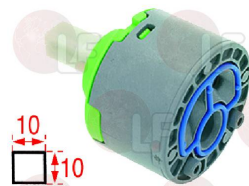

KLARCO 0P.V070.00.00

KLARCO 0030110

3359237 SHOWER SPRING