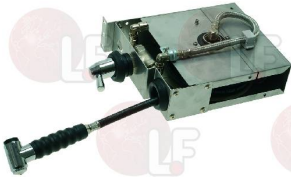

KLARCO 0R.P146.00.00

3359559 HYDRO-GUN NITO 1
with adjusting spray
jet pipe 45 cm

KLARCO 0R.P039.00.00

KLARCO 0R.P147.00.00

5025999 MINIREEL WASHING UNIT
with automatic retractor
EPDM rubber pipe \varnothing 12 mm
complete with shower ECO/F