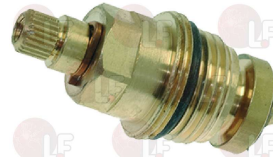

3359076 TAP WORM FOR MIXER

MONOLITH M633VMD824

MONOLITH 00304000001

MONOLITH 633VITMON

3359036 SINGLE-HOLE TAP WITH SPOUT
with pre-wash shower set
mid-pipe spout $\varnothing$ 20 x 250 mm
mounting hole $\varnothing$ 3/4"

MONOLITH FFIG607

MONOLITH R0101020104

3359196 CROSS SHAPED SMALL BLUE KNOB