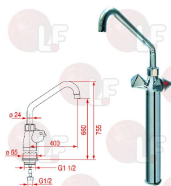

Dispensing taps for beverage

1359813 TAP G60
connection: $\varnothing$ 11x24
chromium plated - blue lever

MONOLITH F20505

MONOLITH R0501020201

1359811 WATER OUTLET TAP
connection $\varnothing$ 11x24 mm
height 180 mm

MONOLITH F20000

MONOLITH R0501020203

1359812 WATER OUTLET TAP LONG REACH
connection: $\varnothing$ 11x24
height: 200 mm

MONOLITH F20100

MONOLITH R0501020202

Faucets and mixers

5061937 "C" SPOUT 18x300 mm

MONOLITH 00602000009

3759126 MAXI SINGLE-HOLE MIXER h 210 mm

MONOLITH R0101020167

3759127 MAXI SINGLE-HOLE MIXER h 320 mm

MONOLITH R0101020169

3759128 MAXI SINGLE-HOLE MIXER h 610 mm

MONOLITH R0101020171

3759129 MAXI SINGLE-HOLE MIXER h 660 mm

MONOLITH R0101020172

3759198 SINGLE LEVER MIXER FOR BASIN
ceramic disks screws 90°
spout $\varnothing$ 18x300 mm
mounting hole $\varnothing$ 3/4"

MONOLITH R0101020123