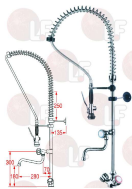

MONOLITH R0101020111

MONOLITH S633DOC

MONOLITH 00502000001