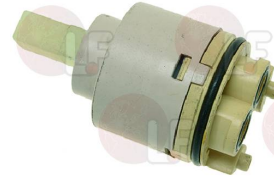

MONOLITH 0030400009

Suitable for:

3759168 CARTRIDGE $\varnothing$ 39.5x43 mm PIN 10x10.4 mm

MONOLITH 00304000021

3759158 CHROME-PLATED SPRING FOR SHOWERS