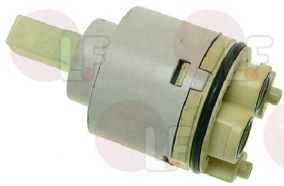

MONOLITH R0201020202

MONOLITH S633DOC

MONOLITH 00502000001

3759168 CARTRIDGE $\varnothing$ 39.5x43 mm PIN 10x10.4 mm

MONOLITH 00304000021

3759151 SINGLE-HOLE SINGLE LEVER MIXER
with pre-wash shower set
cast spout 250 mm
mounting hole 30 mm