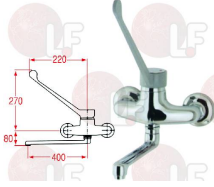

Suitable for:

MONOLITH

Suitable for:

3359179 TWO-HOLE WALL MOUNTED SINGLE LEVER MIXER

cartridge with ceramic discs V090 $\varnothing$ 40 mm
gray lever 220 mm
cast spout 200 mm
distance between holes 155 mm
connections $\varnothing$ 1/2

MONOLITH