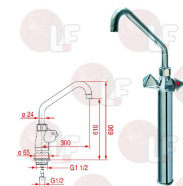

## Faucets and mixers

**5061937 "C" SPOUT 18x300 mm**

MONOLITH 00602000009

**3759126 MAXI SINGLE-HOLE MIXER h 210 mm**

MONOLITH R0101020167

**3759127 MAXI SINGLE-HOLE MIXER h 320 mm**

MONOLITH R0101020169

**3759128 MAXI SINGLE-HOLE MIXER h 610 mm**