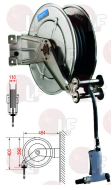

Hose reels

3359865 WASHING UNIT WITH PIPE 10 m