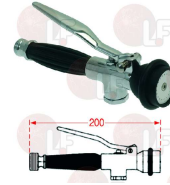

MONOLITH S633DOC

MONOLITH 00502000001