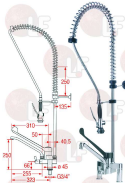

Suitable for:

3759152 TWO-HOLE SINGLE LEVER MIXER
with pre-wash shower set
cast spout 250 mm
mounting distance 155 mm
fittings $\varnothing$ 3/4"

MONOLITH R010202027

3359039 BLACK SPRAY HEAD $\varnothing$ 1/2" M