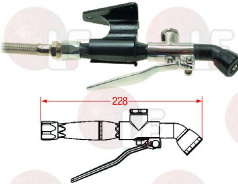

Washing showers for ovens

3359863 BLACK OVEN WASH SHOWER SET $\varnothing$ 1/2" M
with stainless steel hose $\varnothing$ 1/2" FF 250 cm
with fastening bracket

MONOLITH R080201011

3759106 SHOWER $\varnothing$ 1/2" FOR OVEN WASHING KIT