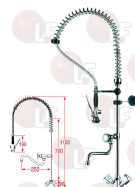

MONOLITH 633VITMON

**3359887 SINGLE-HOLE MIXER SPOUT 1/4 REV.**  
 with pre-washing shower set  
 spout at half pipe  $\varnothing$  18 x 250 mm  
 ceramic screws rapid pitch  
 hoses  $\varnothing$  1/8" M x 1/2" F 400mm  
 mounting hole  $\varnothing$  3/4"