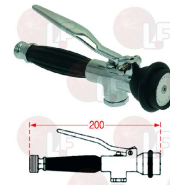

**2101827 BLACK LEVER FOR SINGLE HOLE MIXER**

MONOLITH R0000000037

MONOLITH 00706000001

**3359042 PLASTIC WALL MOUNTING BRACKET KIT**

MONOLITH FFIG605

MONOLITH 00501000001

**3359039 BLACK SPRAY HEAD  $\varnothing$  1/2" M**