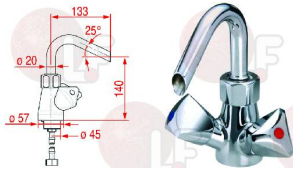

MONOLITH R0101020166

3359850 TWO-HOLE TAP WITH SPOUT 300 mm
upstand 430 mm
fittings $\varnothing$ 3/4"