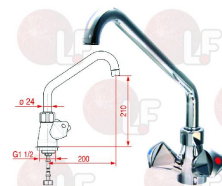

MONOLITH 00602000009

3759126 MAXI SINGLE-HOLE MIXER h 210 mm