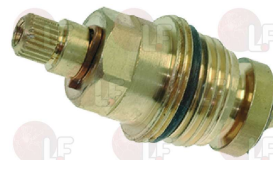

MONOLITH M633VMD824

MONOLITH 00304000001

MONOLITH 633VITMON

3359039 BLACK SPRAY HEAD $\varnothing$ 1/2" M