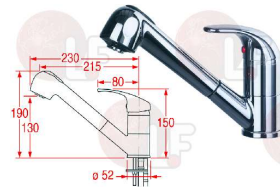

MONOLITH R0201020212

MONOLITH R0000000038

MONOLITH 00605000001

3359152 TWO-HOLE SINGLE LEVER MIXER
spout 250 mm
flow rate 22 L/min by 4 bar
distance between holes 155 mm
connections $\varnothing$ 3/4" MM
mounting hole $\varnothing$ 27/28 mm

2101827 BLACK LEVER FOR SINGLE HOLE MIXER