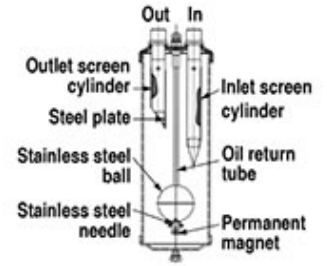

OIL SEPARATORS CASTEL

LF Code	Model	ODF connection in.	Threaded connection oil return SAE	∅ - h mm
3150032	5540/4	1/2"	1/4"	123 - 280
3150033	5540/5	5/8"	1/4"	123 - 367
3150034	5540/7	7/8"	1/4"	123 - 367