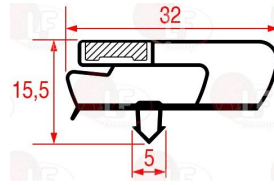

CORECO 6045010131

3186734 SNAP-IN GASKET 1525x640 mm
magnetic - grey colour
for REFRIGERATOR