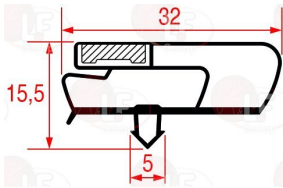

CORECO 6001401108

CORECO 6045010013

CORECO 6045010033

3186661 SNAP-IN GASKET 775x460 m m
magnetic - grey color