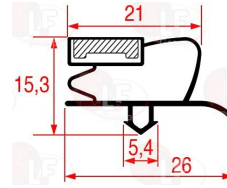

CORECO 6045010132

Suitable for:

3186733 SNAP-IN GASKET 740x640 m m
magnetic - grey colour
for REFRIGERATOR