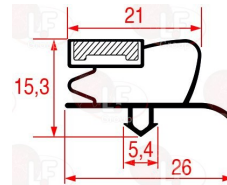

CORECO 6045010024

3186659 SNAP-IN GASKET 580x385 mm
magnetic - grey color