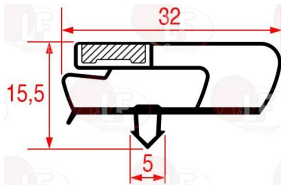

**3186731 SNAP-IN GASKET 390x270 mm**  
 magnetic - grey colour  
 for REFRIGERATED TABLE

CORECO 6045010122

**3186620 SNAP-IN GASKET 475x175 mm**  
 magnetic - grey color  
 for DRAWER 1/3 GN

CORECO 6045010024