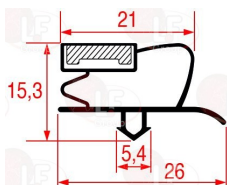

**3186659 SNAP-IN GASKET 580x385 mm**  
 magnetic - grey color

CORECO 6045010119

**3186660 SNAP-IN GASKET 580x460 mm**  
 magnetic - grey color

CORECO 6045010115

**3186732 SNAP-IN GASKET 605x400 mm**  
 magnetic - grey colour  
 for REFRIGERATED TABLE