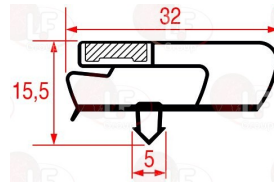

CORECO 6010220050

CORECO 6045010050

3186731 SNAP-IN GASKET 390x270 mm
magnetic - grey colour
for REFRIGERATED TABLE