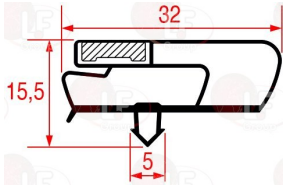

CORECO 6001401101

CORECO 6045010006

**3186597 SNAP-IN GASKET 605x475 mm**  
 magnetic - grey color  
 for Refrigerated table (CORECO) - Series MSP

CORECO 6001401104

CORECO 6045010009

Suitable for:

**3186662 SNAP-IN GASKET 690x635 m m**  
magnetic - grey color