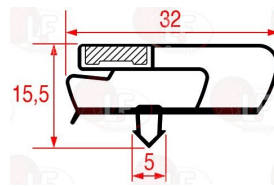

CORECO 6045010115

3186732 SNAP-IN GASKET 605x400 mm
magnetic - grey colour
for REFRIGERATED TABLE