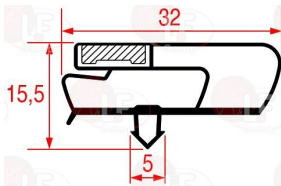

CORECO 6045010119

3186660 SNAP-IN GASKET 580x460 mm
magnetic - grey color