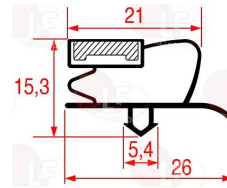

CORECO 6045010124

3186598 SNAP-IN GASKET 783x475 m m
magnetic - grey color
for Refrigerated table (CORECO) - Series FMP