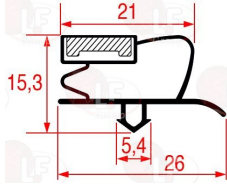

## Gaskets for refrigerators

**5033005 GASKET SNAP-IN 390x370 mm**  
 magnetic  
 for CHILLER COUNTER MRG 150  
 for Refrigerated cupboard (CORECO) MF-100  
 for Refrigerated table (CORECO) MFB135C

CORECO 6045010120