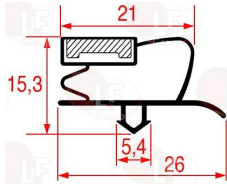

CORECO 6001401002
CORECO 6045010002

CORECO 6001401109
CORECO 6045010014

CORECO 6001401111
CORECO 6045010030

3186664 SNAP-IN GASKET 1700x600 mm
magnetic - black color