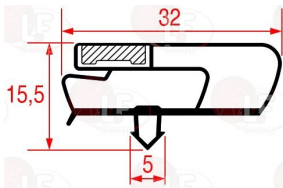

CORECO 6045010124

**3186598 SNAP-IN GASKET 783x475 m m**  
magnetic - grey color  
for Refrigerated table (CORECO) - Series FMP

CORECO 6001401113

CORECO 6045010018

**3186658 SNAP-IN GASKET 825x485 m m**  
magnetic - black color