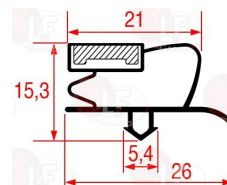

CORECO 6001401104

CORECO 6045010009