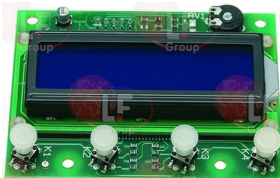

Electronic printed-circuit boards

3390396 DISPLAY H2O DISPENSER GICAR 8.8.15.24G
only printed circuit 8.5.67.23/A