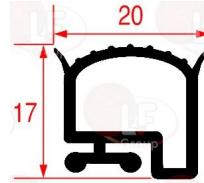

## Gaskets for refrigerators

**3186078 SNAP-IN GASKET 1026 LENGTH 2500 mm**  
not magnetic - white colour

COSTAN

## Gaskets in bundles

**3286504 COLD ROOM GASKET - 25 m**  
profile dimensions 20x17 mm  
colour white  
for COSTAN

COSTAN

**3286503 COLD ROOM GASKET - 6 m**  
profile dimensions 20x17 mm  
colour white  
for COSTAN