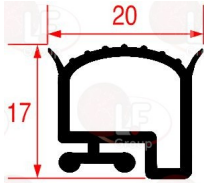

## Gaskets for refrigerators

**3186078 SNAP-IN GASKET 1026 LENGTH 2500 mm**  
not magnetic - white colour

COSTAN

## Gaskets in bundles

**3286504 COLD ROOM GASKET - 25 m**  
profile dimensions 20x17 mm  
colour white  
for COSTAN

COSTAN

**3286503 COLD ROOM GASKET - 6 m**  
profile dimensions 20x17 mm  
colour white  
for COSTAN