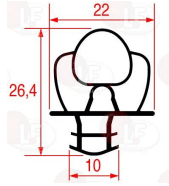

## Gaskets for refrigerators

**3186078 SNAP-IN GASKET 1026 LENGTH 2500 mm**  
not magnetic - white colour

COSTAN

## Gaskets in bundles

**3286504 COLD ROOM GASKET - 25 m**  
profile dimensions 20x17 mm  
colour white  
for COSTAN

COSTAN

**3286503 COLD ROOM GASKET - 6 m**  
profile dimensions 20x17 mm  
colour white  
for COSTAN