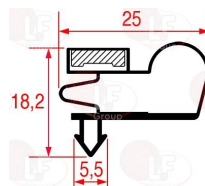

DESMON H25-0030

3186882 SNAP-IN GASKET 755x660 m m
magnetic - black color
for Refrigerated cupboard (DESMON)
Series ICE LINE - Series SLIM LINE
Series TOP LINE