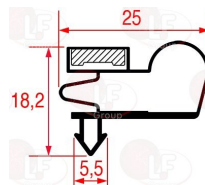

DESMON H25-0052

Grids for refrigerator-oven

3185971 PLASTIC-COATED GRID 530x325 m m
grey colour