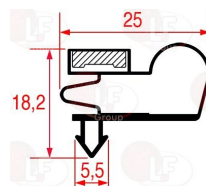

DESMON H25-0032

DESMON H25-0056