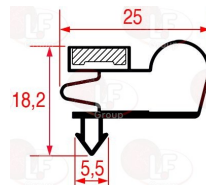

DESMON H25-0016

**3186767 SNAP-IN GASKET 1007 LENGTH 2000 mm**  
 magnetic - black colour

DESMON

**3786694 SNAP-IN GASKET 1410x565 mm**  
 magnetic - grey color

DESMON H25-0067

**3186557 SNAP-IN GASKET 1600x670 mm**  
 black - magnetic  
 for Refrigerated cupboard (DESMON) - Series GOLD  
 for Refrigerated cupboard (DESMON) GM14 GF7