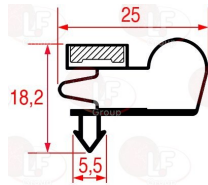

DESMON H25-0016

3186767 SNAP-IN GASKET 1007 LENGTH 2000 mm
magnetic - black colour