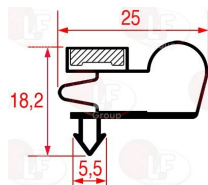

DESMON H25-0015

5031118 SNAP-IN GASKET 770x670 m m
magnetic - colour black
for REFRIGERATOR GMB7