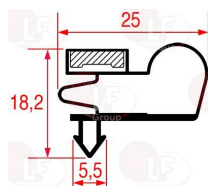

DESMON H25-0051

DESMON H25-0081

**3786556 SNAP-IN GASKET 425x285 mm**  
 magnetic - black colour

DESMON H25-0058

**3786052 SNAP-IN GASKET 425x295 mm**  
 magnetic - black colour

DESMON H25-0029

**3186554 SNAP-IN GASKET 560x425 mm**  
 magnetic - black colour  
 for Display cabinet (DESMON) - Series SILVER LINE