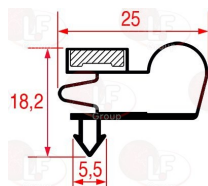

DESMON H25-0053

**3786051 SNAP-IN GASKET 620x520 mm**  
 magnetic - colour black  
 for Refrigerated table (DESMON) GPZ223A

DESMON H25-0032

DESMON H25-0056

Suitable for:

**3186556 SNAP-IN GASKET 630x425 m m**  
magnetic - black colour  
for Refrigerated table (DESMON) TGM2R