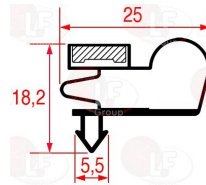

DESMON

3786694 SNAP-IN GASKET 1410x565 mm
magnetic - grey color