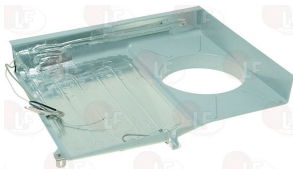

## Condensers

**3123091 CONDENSER STFT 18227 1x250 mm**  
 output 1985W DT15°C  
 280x60x280h mm

DESMON Q32-0376

**3123097 PLASTIC FAN SHROUD CF27**  
 dimensions 270x275 mm

DESMON Q32-0111

**3123097 PLASTIC FAN SHROUD CF27**  
 dimensions 270x275 mm

## Drip trays for refrigeration

**5036059 EVAPORATOR TANK**  
 external dimensions 545x465 mm  
 with heating element and contact thermostat  
 for Refrigerated cupboard (DESMON) GB7 - GM7

DESMON 089010700