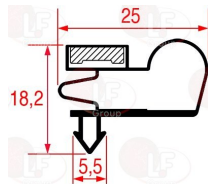

DESMON H25-0058

3786052 SNAP-IN GASKET 425x295 mm
magnetic - black colour