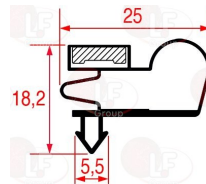

DESMON H25-0051

DESMON H25-0081

**3786556 SNAP-IN GASKET 425x285 mm**  
 magnetic - black colour

DESMON H25-0058

**3786052 SNAP-IN GASKET 425x295 mm**  
 magnetic - black colour

DESMON H25-0029

**3186554 SNAP-IN GASKET 560x425 mm**  
 magnetic - black colour  
 for Display cabinet (DESMON) - Series SILVER LINE