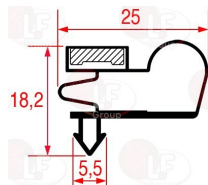

DESMON H25-0067

3186557 SNAP-IN GASKET 1600x670 mm
black - magnetic
for Refrigerated cupboard (DESMON) - Series GOLD
for Refrigerated cupboard (DESMON) GM14 GF7