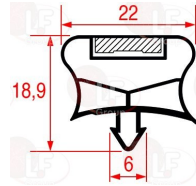

ELECTROLUX PROFESSIONAL 099531

5048656 SNAP-IN GASKET 590x385 mm
magnetic - colour grey