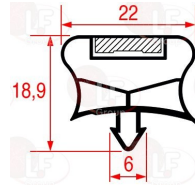

ELECTROLUX PROFESSIONAL 089735

3186845 SNAP-IN GASKET 1515x685 mm
magnetic - grey colour
for 400 L CABINET