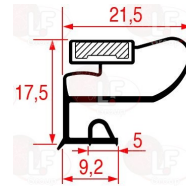

ELECTROLUX PROFESSIONAL 0A8075

3186070 MIDDLE EDGED GASKET 770x670 mm
magnetic - white colour