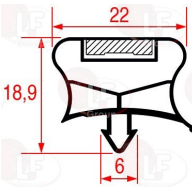

ELECTROLUX PROFESSIONAL 087664

3186922 SNAP-IN GASKET 580x385 mm
magnetic - grey colour