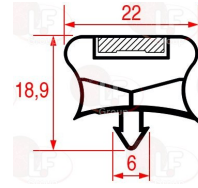

Suitable for:

4088028 SNAP-IN GASKET 374x363 mm
magnetic

ELECTROLUX PROFESSIONAL 088028

3186485 SNAP-IN GASKET 385x170 mm
magnetic-colour grey

ELECTROLUX PROFESSIONAL 0A8752

3786484 SNAP-IN GASKET 407x175 mm
magnetic - colour grey