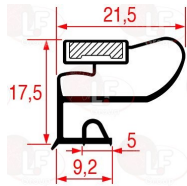

ELECTROLUX PROFESSIONAL 084026

3186083 MIDDLE EDGED GASKET 640x390 mm
magnetic - white colour
for REFRIGERATED COUNTERS