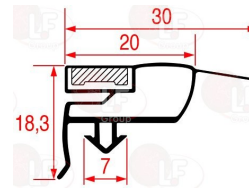

ELECTROLUX PROFESSIONAL 089148

3786483 SNAP-IN GASKET 441x366 mm
magnetic - grey colour