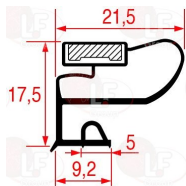

ELECTROLUX PROFESSIONAL 0A8048 ELECTROLUX PROFESSIONAL 081293 ELECTROLUX PROFESSIONAL 600107 ELECTROLUX PROFESSIONAL 084025

3186926 MIDDLE EDGED GASKET 382x335 mm
magnetic - white colour