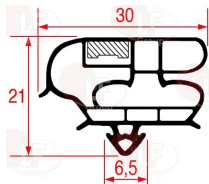

3186074 SNAP-IN GASKET 1544x652 mm
magnetic - grey color

ELECTROLUX PROFESSIONAL 081943

3186076 SNAP-IN GASKET 1570x670 mm
magnetic - grey colour

ELECTROLUX PROFESSIONAL 080959

4094152 SNAP-IN GASKET 1590x610 mm
magnetic