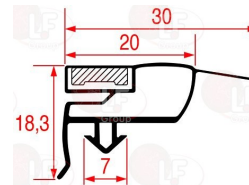

ELECTROLUX PROFESSIONAL 088076

3186914 SNAP-IN DOOR GASKET 1470x690 mm
magnetic - grey colour
for REFRIGERATORS