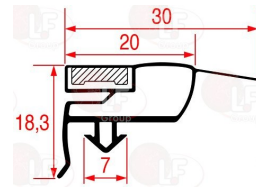

ELECTROLUX PROFESSIONAL 0A8230

3786465 SNAP-IN GASKET 1545x635 mm
magnetic - colour grey