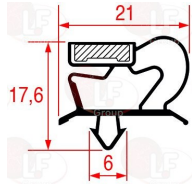

ELECTROLUX PROFESSIONAL 0A8752

3786484 SNAP-IN GASKET 407x175 mm
magnetic - colour grey