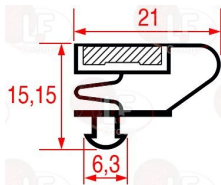

ELECTROLUX PROFESSIONAL 0A8365

3186928 SNAP-IN DOOR GASKET 1530x660 mm
magnetic - grey colour
for REFRIGERATOR