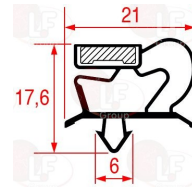

ELECTROLUX PROFESSIONAL 082725