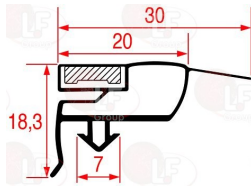

ELECTROLUX PROFESSIONAL 0A8647

3186599 SNAP-IN GASKET 1531x682 mm
magnetic - grey color