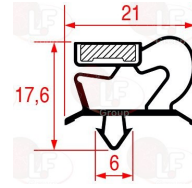

ELECTROLUX PROFESSIONAL 082759

3186932 SNAP-IN DOOR GASKET 385x335 mm
magnetic - grey colour