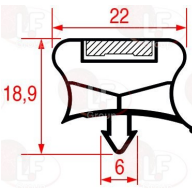

ELECTROLUX PROFESSIONAL 087691

4089148 SNAP-IN GASKET 411x280 mm
magnetic - grey colour
for Refrigerated table (ELECTROLUX PROFESSIONAL)
STRP11 - STRP16 - STRP22