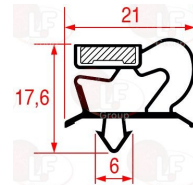

ELECTROLUX PROFESSIONAL 081725

4094153 SNAP-IN GASKET 765x610 mm
magnetic