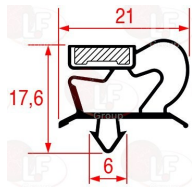

ELECTROLUX PROFESSIONAL 082424

3186917 SNAP-IN DOOR GASKET 760x665 mm
magnetic - grey colour
for REFRIGERATORS