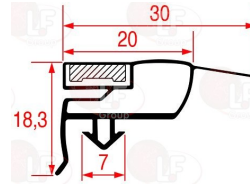

3786586 SNAP-IN GASKET 590x397 mm
magnetic - grey color

ELECTROLUX PROFESSIONAL 0A9565

3186484 SNAP-IN GASKET 595x465 mm
magnetic-colour grey

ELECTROLUX PROFESSIONAL 0A8992

3186600 SNAP-IN GASKET 685x590 mm
magnetic - grey color