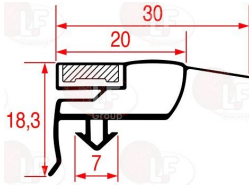

3186487 SNAP-IN GASKET 570x405 mm
magnetic-colour grey

ELECTROLUX PROFESSIONAL 087664

3186922 SNAP-IN GASKET 580x385 mm
magnetic - grey colour

ELECTROLUX PROFESSIONAL 082725

Suitable for:

3786553 SNAP-IN GASKET 580x407 mm
magnetic - grey colour