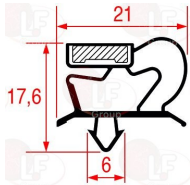

3786586 SNAP-IN GASKET 590x397 mm
magnetic - grey color

ELECTROLUX PROFESSIONAL 0A9565

3186484 SNAP-IN GASKET 595x465 mm
magnetic-colour grey

ELECTROLUX PROFESSIONAL 0A8992

3186600 SNAP-IN GASKET 685x590 mm
magnetic - grey color