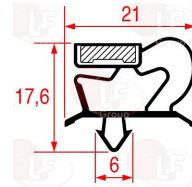

ELECTROLUX PROFESSIONAL 081805

3186929 SNAP-IN DOOR GASKET 735x660 mm
magnetic - grey colour
for REFRIGERATOR