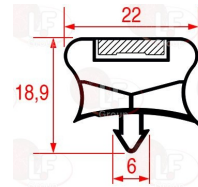

3186917 SNAP-IN DOOR GASKET 760x665 mm
magnetic - grey colour
for REFRIGERATORS

ELECTROLUX PROFESSIONAL 0A8230

3786465 SNAP-IN GASKET 1545x635 mm
magnetic - colour grey

ELECTROLUX PROFESSIONAL 083851

3186919 SNAP-IN GASKET 1480x640 mm
magnetic - grey