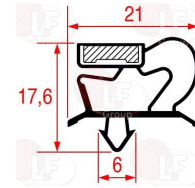

ELECTROLUX PROFESSIONAL 080959

4094152 SNAP-IN GASKET 1590x610 mm
magnetic