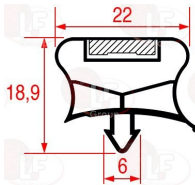

ELECTROLUX PROFESSIONAL 0A9741

3186071 SNAP-IN GASKET 730x710 mm
magnetic - grey colour