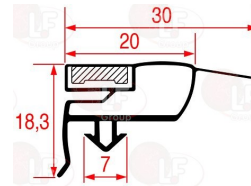

ELECTROLUX PROFESSIONAL 085719

3186074 SNAP-IN GASKET 1544x652 mm
magnetic - grey color