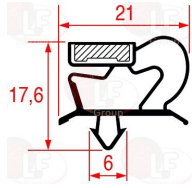

ELECTROLUX PROFESSIONAL 081772

3186921 SNAP-IN DOOR GASKET 385x275 mm
magnetic - grey colour