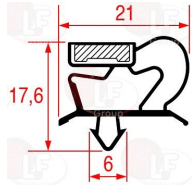

ELECTROLUX PROFESSIONAL 0A9099

3786482 SNAP-IN GASKET 1705x663 mm
magnetic - grey colour

ELECTROLUX PROFESSIONAL 087824

Suitable for:

3786549 SNAP-IN GASKET 1805x740 mm
magnetic - grey colour

ELECTROLUX PROFESSIONAL 0A9180