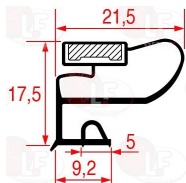

3186926 MIDDLE EDGED GASKET 382x335 mm
magnetic - white colour

3186080 MIDDLE EDGED GASKET 390x185 mm
magnetic - white colour
for REFRIGERATED COUNTERS

ELECTROLUX PROFESSIONAL 0A8083

3186769 MIDDLE EDGED GASKET 390x198 mm
magnetic - color white