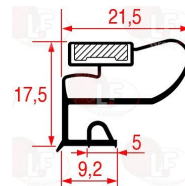

Suitable for:

3049042 QUICK ACTING FUSE $\varnothing$ 5x20 mm - 10 PCS
250V 400mA

ELECTROLUX PROFESSIONAL 002750

Suitable for:

3049044 QUICK ACTING FUSE $\varnothing$ 5x20 mm - 10 PCS
250V 630mA

ELECTROLUX PROFESSIONAL 0W5452 ELECTROLUX PROFESSIONAL 058871

3049046 QUICK ACTING FUSE $\varnothing$ 5x20 mm - 10 PCS
250V 1A

ELECTROLUX PROFESSIONAL 0W5451

3049049 QUICK ACTING FUSE $\varnothing$ 5x20 mm - 10 PCS
250V 2A

ELECTROLUX PROFESSIONAL 0A8438

3049052 QUICK ACTING FUSE $\varnothing$ 5x20 mm - 10 PCS
250V 4A

ELECTROLUX PROFESSIONAL 057783

Gaskets for refrigerators

3186075 MIDDLE EDGED GASKET 1570x670 mm
magnetic - white colour

ELECTROLUX PROFESSIONAL 0A8048 ELECTROLUX PROFESSIONAL 081293 ELECTROLUX PROFESSIONAL 600107 ELECTROLUX PROFESSIONAL 084025

3186926 MIDDLE EDGED GASKET 382x335 mm
magnetic - white colour

3186080 MIDDLE EDGED GASKET 390x185 mm
magnetic - white colour
for REFRIGERATED COUNTERS

ELECTROLUX PROFESSIONAL 0A8083

3186769 MIDDLE EDGED GASKET 390x198 mm
magnetic - color white

ELECTROLUX PROFESSIONAL 0A8379