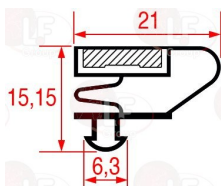

ELECTROLUX PROFESSIONAL 082586

3186933 SNAP-IN DOOR GASKET 1570x665 mm
magnetic - grey colour
for REFRIGERATOR (old type)