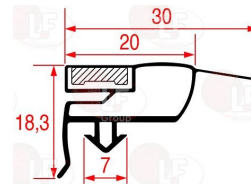

ELECTROLUX PROFESSIONAL 087357

3186507 SNAP-IN GASKET 1700x612 mm
magnetic - grey colour
for REFRIGERATOR 600 L