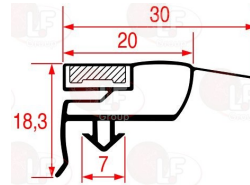

3786586 SNAP-IN GASKET 590x397 mm
magnetic - grey color

ELECTROLUX PROFESSIONAL 0A9565

3186484 SNAP-IN GASKET 595x465 mm
magnetic-colour grey

ELECTROLUX PROFESSIONAL 0A8992

3186600 SNAP-IN GASKET 685x590 mm
magnetic - grey color