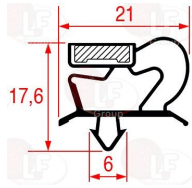

ELECTROLUX PROFESSIONAL 088055

3786400 SNAP-IN GASKET 510x435 mm
magnetic - grey colour