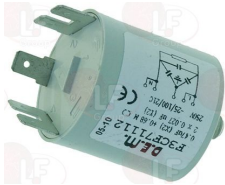

ELECTROLUX PROFESSIONAL 046217

Ironmongery (screws,nuts,washers)

7150508 CLIP SWING