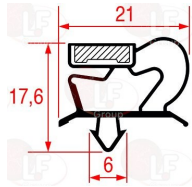

3186930 SNAP-IN DOOR GASKET 385x215 mm
magnetic - grey colour

ELECTROLUX PROFESSIONAL 081772

3186921 SNAP-IN DOOR GASKET 385x275 mm
magnetic - grey colour

ELECTROLUX PROFESSIONAL 082759

3186932 SNAP-IN DOOR GASKET 385x335 mm
magnetic - grey colour