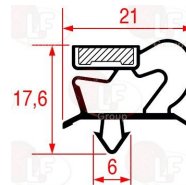

ELECTROLUX PROFESSIONAL 082375

3186846 SNAP-IN DOOR GASKET 1530x665 mm
magnetic - black colour
for CABINETS