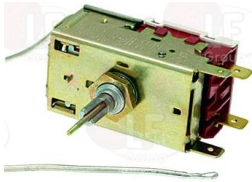

ELECTROLUX PROFESSIONAL 081378

3441906 SPRING FOR KNOB