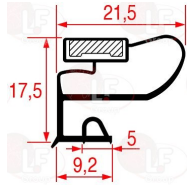

ELECTROLUX PROFESSIONAL

Suitable for:

3186081 MIDDLE EDGED GASKET 390x310 mm
magnetic - white colour
for REFRIGERATED COUNTERS

ELECTROLUX PROFESSIONAL 0A8079

Suitable for:

3186082 MIDDLE EDGED GASKET 435x390 mm
magnetic - white colour
for REFRIGERATED COUNTERS