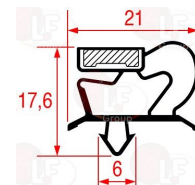

ELECTROLUX PROFESSIONAL 087824