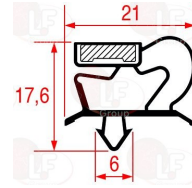

ELECTROLUX PROFESSIONAL 031694

3186930 SNAP-IN DOOR GASKET 385x215 mm
magnetic - grey colour