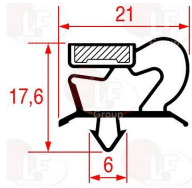

ELECTROLUX PROFESSIONAL 081943

3186076 SNAP-IN GASKET 1570x670 mm
magnetic - grey colour