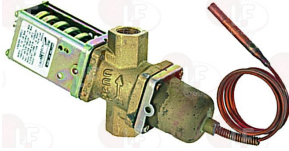

Pressure valves for refrigeration

1. **3526550 PRESSURE VALVE V46AA-9950 G 3/8"**
   pressure range 5..18 bar
   capillary length 750 mm - fitting to be welded

ELECTROLUX PROFESSIONAL 086246

Probes

1. **3445046 PROBE EVAPORATOR NTC 2000 mm**
   bulb $\varnothing$ 6x20 mm

1. **3445028 PROBE NTC PVC 4000 mm**
   temperature field $-30^{\circ}+80^{\circ}\text{C}$
   bulb $\varnothing$ 6x20 mm

ELECTROLUX PROFESSIONAL 087654 ELECTROLUX PROFESSIONAL 092173 ELECTROLUX PROFESSIONAL 092174 ELECTROLUX PROFESSIONAL 087832 ELECTROLUX PROFESSIONAL 092176

1. **3445070 PTC PVC PROBE 1500 mm**
   2-wire probe temperature range $-30+80^{\circ}\text{C}$
   bulb $\varnothing$ 6x40 mm

ELECTROLUX PROFESSIONAL 0S0302 ELECTROLUX PROFESSIONAL 083583