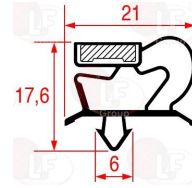

ELECTROLUX PROFESSIONAL 088028

3186485 SNAP-IN GASKET 385x170 mm
magnetic-colour grey