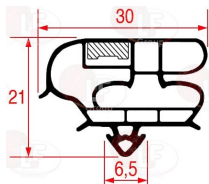

ELECTROLUX PROFESSIONAL 093273 ELECTROLUX PROFESSIONAL 094153