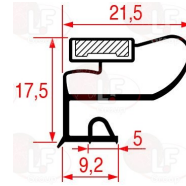

ELECTROLUX PROFESSIONAL 0A8081

3186925 MIDDLE EDGED GASKET 590x382 mm
magnetic - white colour