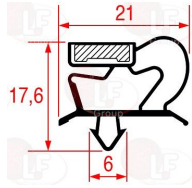

Suitable for:

3186920 SNAP-IN DOOR GASKET 325x170 mm
magnetic - grey colour

ELECTROLUX PROFESSIONAL 082740

Suitable for:

3186923 SNAP-IN DOOR GASKET 385x155 mm
magnetic - grey colour