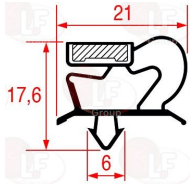

ELECTROLUX PROFESSIONAL 082725

3786586 SNAP-IN GASKET 590x397 mm
magnetic - grey color