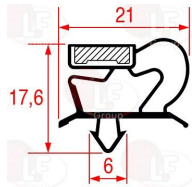

ELECTROLUX PROFESSIONAL 083851

3186919 SNAP-IN GASKET 1480x640 mm
magnetic - grey