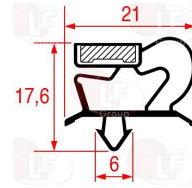

ELECTROLUX PROFESSIONAL 0A9647

3186487 SNAP-IN GASKET 570x405 mm
magnetic-colour grey