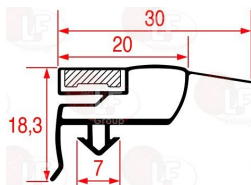

ELECTROLUX PROFESSIONAL 0A9099

3786482 SNAP-IN GASKET 1705x663 mm
magnetic - grey colour