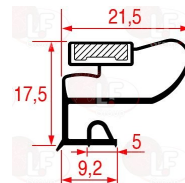

3186926 MIDDLE EDGED GASKET 382x335 mm
magnetic - white colour

3186080 MIDDLE EDGED GASKET 390x185 mm
magnetic - white colour
for REFRIGERATED COUNTERS

ELECTROLUX PROFESSIONAL 0A8083

3186769 MIDDLE EDGED GASKET 390x198 mm
magnetic - color white