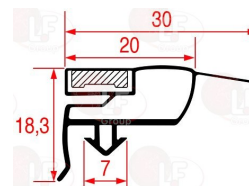

ELECTROLUX PROFESSIONAL 0A8225