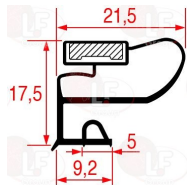

ELECTROLUX PROFESSIONAL 0A8049 ELECTROLUX PROFESSIONAL 081294

4088076 SNA-IN GASKET 1699x618 mm
magnetic