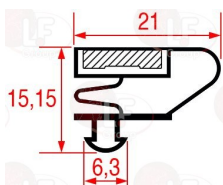

Suitable universal spare parts may not be included

Suitable for:

ENOFRIGO

Suitable for:

Evaporators

3123083 ROLL BOND EVAPORATOR
sizes 892x430 mm
complete with capillary
for Display cabinet (ENOFRIGO) - Series EASY

ENOFRIGO CF84180010

3123084 ROLL BOND EVAPORATOR
sizes 1350x680 mm
complete with capillary
for Display cabinet (ENOFRIGO) - Series CALIFORNIA

ENOFRIGO IDRBCAL

Gaskets for refrigerators

3186781 SNAP-IN GASKET 1515x780 mm
magnetic - black colour
for WINE CABINETS

ENOFRIGO

Shock absorbers

5046865 GAS SPRING SUSPA 16-1 016 10757A 150N
overall length 170 mm
holes \varnothing 6 mm distance 160 mm
for REFRIGERATED SHOWCASE A1IRISFISH

ENOFRIGO AC4551100

5044891 GAS SPRING SUSPA 16-1 016 10757A 200N
overall length 170 mm
fixing holes \varnothing 6 mm distance 160 mm
for Display cabinet refrigerated (ENOFRIGO)
GRAFFITI1400