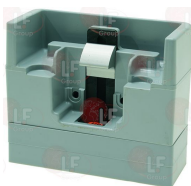

FERMOD 6676300

3242576 STRIKE HP FOR DOOR THICKNESS 78/94 mm

FERMOD 6677400

FERMOD 6677400-10

3242570 STRIKE HP FOR DOOR THICKNESS 86/106 mm for 921HP

FERMOD 6671900

FERMOD 6676400

3242577 STRIKE HP FOR DOOR THICKNESS 95/111 mm