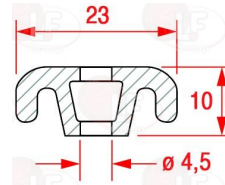

FERMOD 03312NR200

FERMOD 03312NR250

3186792 COLD ROOM GASKET G502
colour black
bar 4000 mm