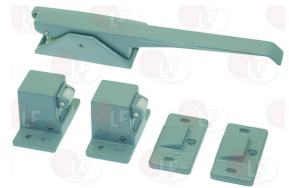

FERMOD 6001801

3242361 INTERNAL RELEASE PUSH-BUTTON
for lock 620/621/920/921

FERMOD 6384200120

3242356 LH LOCK 1220 WITH 3 POINTS
1 external handle
2 locks and 2 lock clamps

FERMOD 1220.02

3242554 SUPPLEMENTARY LOCK 90x52 mm