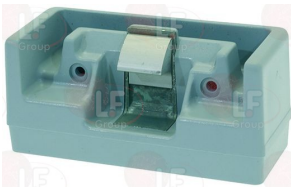

FERMOD 6407803

3242359 DOOR SHIM FITTING 52/72 mm
for lock 920/921