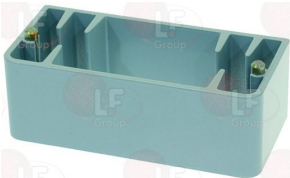

FERMOD CALE-40.02

FERMOD SHIM40.02

FERMOD 6119702

3242355 RH LOCK 1220 WITH 3 POINTS
1 external handle
2 locks and 2 lock clamps