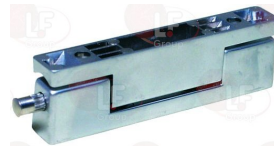

3053391 CHROME PLATED HINGE 361

length 140 mm - mounting distance 30-35 mm
for door thickness from 37 mm gasket included

3053384 CHROME PLATED HINGE 401

length 96 mm - mounting distance 64-32 mm

FERMOD 0036101

FERMOD 361.01

FERMOD 0040101

FERMOD 0040121

FERMOD 401.21