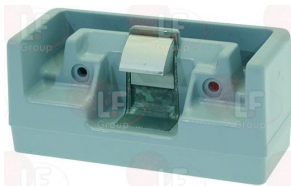

FERMOD 880.01

3242358 LOCKING HANDLE WITHOUT CLAMP 921
 with key lock
 245x108xh52 mm

3242395 DOOR SHIM FITTING 27/42 mm

FERMOD 70921XX120

FERMOD 921

FERMOD 6407203

3242399 DOOR SHIM FITTING 42/57 mm

3242359 DOOR SHIM FITTING 52/72 mm
 for lock 920/921