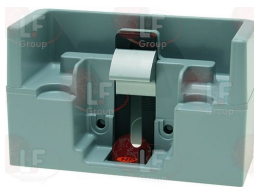

FERMOD 6407700CAP

3242708 STRIKE HP FOR DOOR THICKNESS 52/72 mm for 921 HP