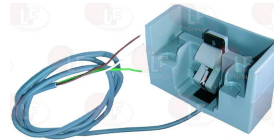

FERMOD 6677200

FERMOD 6677200-10

3242561 STRIKE HP FOR DOOR THICKNESS 52/72 mm for 921HP
with micro switch in the strike
allowing to control:
open/closed door indicator
opening/closing operation count
alarm disconnection
evaporators and ventilators stop
Operating voltages 12 V (10 A) - 24 V (5A)
with cable 1500 mm