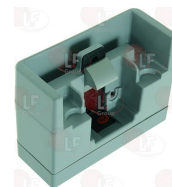

FERMOD 6407700

3242569 STRIKE HP FOR DOOR THICKNESS 69/89 mm for 921HP