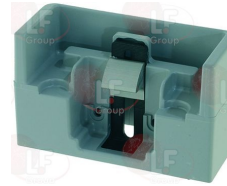

FERMOD 4181-F

Suitable for:

3242395 DOOR SHIM FITTING 27/42 mm

FERMOD 6407203

3242399 DOOR SHIM FITTING 42/57 mm

FERMOD 6407803

3242359 DOOR SHIM FITTING 52/72 mm
for lock 920/921

FERMOD 6407703