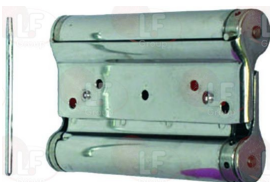

FERMOD 0452600

FERMOD 4526

3053397 HINGE WITH SPRING 150 mm
for door thickness 25/40 mm
adjustable spring