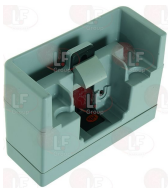

FERMOD 6407700CAP

3242708 STRIKE HP FOR DOOR THICKNESS 52/72 mm for 921 HP

FERMOD 6407700

3242575 STRIKE HP FOR DOOR THICKNESS 61/77 mm

FERMOD 6677300

FERMOD 6677300-10

3242569 STRIKE HP FOR DOOR THICKNESS 69/89 mm for 921HP