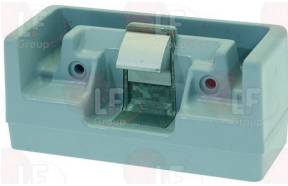

FERMOD 4181-F

Suitable for:

3242395 DOOR SHIM FITTING 27/42 mm

FERMOD 6407203

3242399 DOOR SHIM FITTING 42/57 mm

FERMOD 6407803

3242359 DOOR SHIM FITTING 52/72 mm
for lock 920/921

FERMOD 6407703