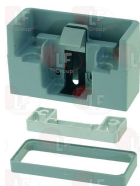

FERMOD 6671803

FERMOD 6676303

FERMOD 127.3808

FERMOD 1273608

FERMOD 1273808