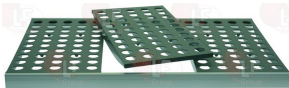

FERMOD 64260

FERMOD 64268

2102225 SHELF 1080x560 mm
with removable grids N.2 300x531 mm
N.1 420x531 mm mod.6611
for dishwasher washing
capacity 175 kg

3380029 SHELF 1200x360 mm
with removable grids N.1 300x330 mm
N.2 420x330 mm mod.6611
dishwasher safe
capacity 175 kg

FERMOD 64276

FERMOD 64261

3380049 SHELF 1200x460 mm
with removable grids N.1 300x430 mm
N.2 420x430 mm mod.6611
dishwasher safe
capacity 175 kg

2102226 SHELF 1200x560 mm
with removable grids N.1 300x531 mm
N.2 420x531 mm mod.6611
for dishwasher washing
capacity 175 kg