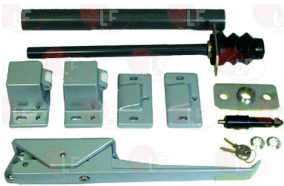

Suitable for:

Suitable for:

3242551 SUPPLEMENTARY LOCK
mounting distance 121-136 mm

3242554 SUPPLEMENTARY LOCK 90x52 mm

FERMOD 6303602

FERMOD 64136

FERMOD 64136-14

FERMOD 6413802

3242550 3-POINT LH CATCH 1926 WITH KEY
including:
1 external handle
2 blocks
2 strike blocks
1 internal hooking button

3242557 STRIKE

FERMOD 0192602G

FERMOD 6926.02.G

FERMOD 6033402

3242551 SUPPLEMENTARY LOCK
mounting distance 121-136 mm

FERMOD 6303602

3242553 3-POINT RH CATCH 1221 WITH KEY
including:
1 external handle
2 blocks
2 strike blocks
1 internal hooking button

3242562 STRIKE FOR SUPPLEMENTARY LOCK

FERMOD 0122102D

FERMOD 1221.02

FERMOD 10335

FERMOD 1033602

3242554 SUPPLEMENTARY LOCK 90x52 mm

FERMOD 64136

FERMOD 64136-14