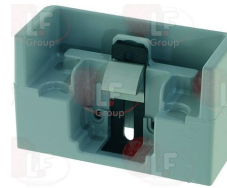

FERMOD 6407703

3242360 DOOR SHIM FITTING 69/89 mm
for lock 920/921