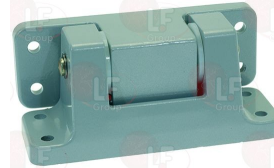

FERMOD 0074602

3053409 HINGE 758 WITH RAMP AND SPRING LH
length 262 mm
mounting distance 232-45 mm