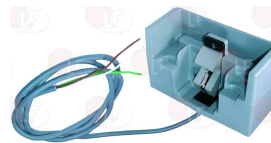

3242561 STRIKE HP FOR DOOR THICKNESS 52/72 mm for 921HP
with micro switch in the strike
allowing to control:
open/closed door indicator
opening/closing operation count
alarm disconnection
evaporators and ventilators stop
Operating voltages 12 V (10 A) - 24 V (5A)
with cable 1500 mm