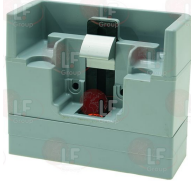

Suitable for:

3242570 STRIKE HP FOR DOOR THICKNESS 86/106 mm
for 921HP

FERMOD 6671900

FERMOD 6676400

FERMOD