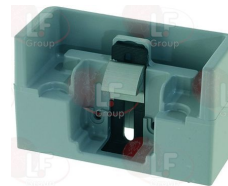

FERMOD 880.01

3242358 LOCKING HANDLE WITHOUT CLAMP 921
 with key lock
 245x108xh52 mm

3242395 DOOR SHIM FITTING 27/42 mm

FERMOD 70921XX120

FERMOD 921

FERMOD 6407203

3242399 DOOR SHIM FITTING 42/57 mm

3242359 DOOR SHIM FITTING 52/72 mm
 for lock 920/921