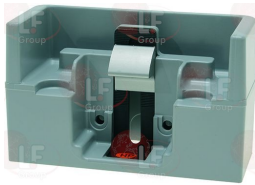

FERMOD 6407700

3242575 STRIKE HP FOR DOOR THICKNESS 61/77 mm