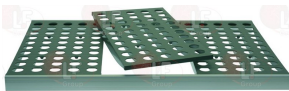

FERMOD 64275

3380124 SUPPORT FOR FERMOSTOCK LABEL