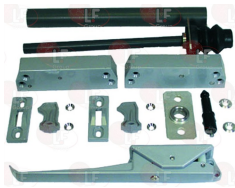

Suitable for:

Suitable for:

3242551 SUPPLEMENTARY LOCK
mounting distance 121-136 mm

3242554 SUPPLEMENTARY LOCK 90x52 mm

FERMOD 6303602

FERMOD 64136

FERMOD 64136-14

FERMOD 6413802

3242550 3-POINT LH CATCH 1926 WITH KEY
including:
1 external handle
2 blocks
2 strike blocks
1 internal hooking button

3242557 STRIKE

FERMOD 0192602G

FERMOD 6926.02.G

FERMOD 6033402

3242551 SUPPLEMENTARY LOCK
mounting distance 121-136 mm

FERMOD 6303602

3242553 3-POINT RH CATCH 1221 WITH KEY
including:
1 external handle
2 blocks
2 strike blocks
1 internal hooking button

3242562 STRIKE FOR SUPPLEMENTARY LOCK

FERMOD 0122102D

FERMOD 1221.02

FERMOD 10335

FERMOD 1033602

3242554 SUPPLEMENTARY LOCK 90x52 mm

FERMOD 64136

FERMOD 64136-14