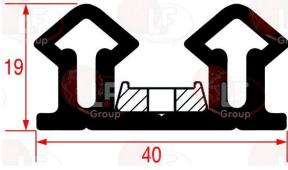

Suitable for:

Suitable for:

3986004 GASKET FOR COLD ROOM 67 2500 mm
colour black
bar length 2500 mm
complete with band

3786257 GASKET 10xh19 mm
colour white