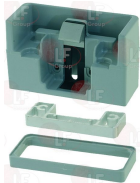

FERMOD 6407703

3242360 DOOR SHIM FITTING 69/89 mm
for lock 920/921