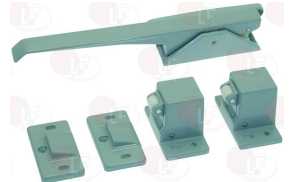

3242398 SHIM 40 mm
for door thickness 67/80 mm

FERMOD CALE-40.02

FERMOD SHIM40.02

FERMOD 6119702

3242355 RH LOCK 1220 WITH 3 POINTS
1 external handle
2 locks and 2 lock clamps

FERMOD 1220.02

3242554 SUPPLEMENTARY LOCK 90x52 mm