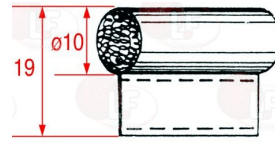

Suitable for:

Suitable for:

3986004 GASKET FOR COLD ROOM 67 2500 mm
colour black
bar length 2500 mm
complete with band

3786257 GASKET 10xh19 mm
colour white