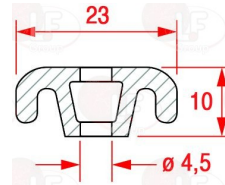

FERMOD 03312NR200

FERMOD 03312NR250

2101890 COLD ROOM DOOR GASKET 8511 - 8 m
colour black
dimensions 35x11 mm

FERMOD 08511NR008

FERMOD 8511

3986003 PVC PROFILE BLACK FOR GASKETS 2500 mm