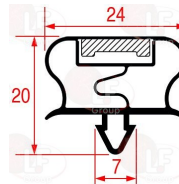

FOSTER F15211731

FOSTER 15211731

5032948 SNAP-IN GASKET 638x425 mm
magnetic - gray colour
for PROC1/3H-PROC1/4H-PROC1/2L
for Refrigerated cupboard (FOSTER) CCH1/1

FOSTER F15210775

FOSTER 15210775

5051818 SNAP-IN GASKET 640x405 mm
magnetic