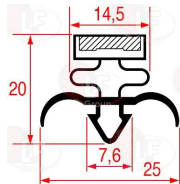

FOSTER F15211731

FOSTER 15211731

5032948 SNAP-IN GASKET 638x425 mm
magnetic - gray colour
for PROC1/3H-PROC1/4H-PROC1/2L
for Refrigerated cupboard (FOSTER) CCH1/1

FOSTER F15210775

FOSTER 15210775

5051818 SNAP-IN GASKET 640x405 mm
magnetic