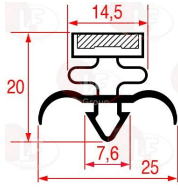

FOSTER 01-231711-01

5031060 SNAP-IN GASKET 643x410 mm
magnetic
for GSC1-3H

FOSTER 15211775

5042259 SNAP-IN GASKET 643x611 mm
magnetic

FOSTER F15211770

FOSTER 15211770

Suitable for:

Suitable for:

5055026 SNAP-IN GASKET 730x580 mm
magnetic

FOSTER 15210737

Grids for refrigerator-oven

3185972 PLASTIC-COATED GRID GN 2/1 650x530 mm
grey colour

FOSTER 15271430

Handles

3242916 HANDLE CHROMED 5210-40
length 402 mm
distance between holes 376 mm
with black insert