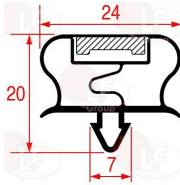

FOSTER 01-231709-01

3786641 SNAP-IN GASKET 1570x610 mm
magnetic - black color
for Refrigerated cupboard (FOSTER) GS1351CT/MT
GS1351HT - GS1351LT - GS601CT/MT - GS601HT
GS601LT
for Refrigerated cupboard (FOSTER) FHLF64
GH1350T - GH601ADT/M