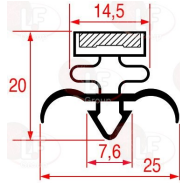

FOSTER 00-555992

Suitable for:

FOSTER

Suitable for:

Gaskets for refrigerators

3186870 SNAP-IN GASKET 1023 LENGTH 2000 mm
magnetic - grey colour

FOSTER

5034247 SNAP-IN GASKET 1330x610 mm
magnetic - black color
for Refrigerated cupboard (FOSTER) GS1131CT/MT
GS1131HT - GS1131LT - GS501CT/MT - GS501HT
GS501LT
for Refrigerated cupboard (FOSTER) GBM2X