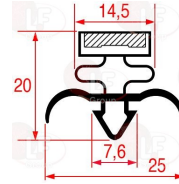

FOSTER 00-555992

Suitable for:

FOSTER

Suitable for:

Gaskets for refrigerators

3186870 SNAP-IN GASKET 1023 LENGTH 2000 mm
magnetic - grey colour

FOSTER

5034247 SNAP-IN GASKET 1330x610 mm
magnetic - black color
for Refrigerated cupboard (FOSTER) GS1131CT/MT
GS1131HT - GS1131LT - GS501CT/MT - GS501HT
GS501LT
for Refrigerated cupboard (FOSTER) GBM2X