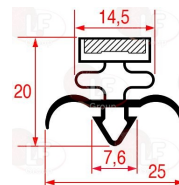

FOSTER 01-231711-01

5031060 SNAP-IN GASKET 643x410 mm
magnetic
for GSC1-3H

FOSTER 15211775

5042259 SNAP-IN GASKET 643x611 mm
magnetic

FOSTER F15211770

FOSTER 15211770

Suitable for:

Suitable for: