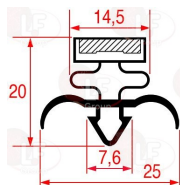

FOSTER 01-231711-01

5031060 SNAP-IN GASKET 643x410 mm
magnetic
for GSC1-3H

FOSTER 15211775

5042259 SNAP-IN GASKET 643x611 mm
magnetic

FOSTER F15211770

FOSTER 15211770

Suitable for:

Suitable for: