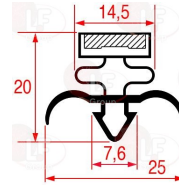

FOSTER L15211732

FOSTER 15211732

5033827 SNAP-IN GASKET 1541x623 mm
magnetic
for Refrigerated cupboard (FOSTER) PROG1350H
PROG600HA - PROG600L E5084819 EPROG600L

FOSTER 01-231709-01

3786641 SNAP-IN GASKET 1570x610 mm
magnetic - black color
for Refrigerated cupboard (FOSTER) GS1351CT/MT
GS1351HT - GS1351LT - GS601CT/MT - GS601HT
GS601LT
for Refrigerated cupboard (FOSTER) FHLF64
GH1350T - GH601ADT/M