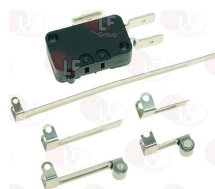

FRAMEC 4003111879000

Suitable for:

FRAMEC

Suitable for:

Indicator lights

3221188 INDICATOR LAMP GREEN 230V
mounting hole 32.5x10 mm - 85°C

FRAMEC 4001200004000

Locks

3388917 COMPLETE LOCK
cylinder ø 19x25 mm

FRAMEC 5601083

Measuring tools

3394962 STAINLESS STEEL THERMOMETER -35+35°C
back connection ø 3/8

FRAMEC 4100500056900

Microswitches

3803025 MICRO SWITCH 83161.1 16A 250V
with lever

FRAMEC 4000600040000

3240407 MICROSWITCH KIT 16A 250V
3 locking positions
the kit includes 5 levers:
lever 75 mm - lever 27 mm - lever 15 mm
lever 15 mm with wheel - lever 27 mm with wheel

FRAMEC 4000600040002