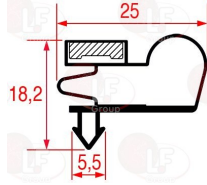

FRAMEC 4001670002000

Feet

3313073 PLASTIC ADJUSTABLE FOOT MB/110

FRAMEC 4420600011000

Gaskets for refrigerators

3186654 SNAP-IN GASKET 1422x588 mm
magnetic - grey color
for Refrigerated cupboard (FRAMEC) EXPO 420 PT E
EXPO 420 PT J