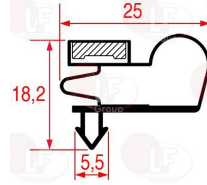

FRAMEC 4410120685000

3186653 SNAP-IN GASKET 1425x660 mm
magnetic - grey colour
for Refrigerated cupboard (FRAMEC) - Series EXPO J
Series EXPO J E - Series EXPO J N