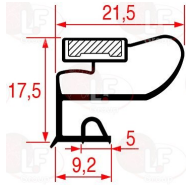

Suitable for:

3786059 MIDDLE EDGED GASKET 595x306 mm
magnetic - color white
for drawer 1/2 GN2/1