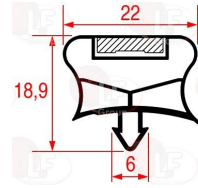

FRIULINOX 935813

3786241 SNAP-IN GASKET 390x305 mm
magnetic - grey colour