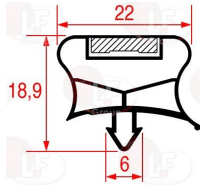

Suitable for:

Suitable for:

3786233 SNAP-IN DOOR GASKET 407x296 mm
magnetic - grey colour

3786234 SNAP-IN DOOR GASKET 416x198 mm
magnetic - grey colour

FRIULINOX FR925158

FRIULINOX 925158

FRIULINOX FR925159

FRIULINOX 925159

5037465 SNAP-IN DOOR GASKET 600x405 mm
magnetic
for Refrigerated cupboard (FRIULINOX) TR57

3786232 SNAP-IN DOOR GASKET 626x407 mm
magnetic - grey colour