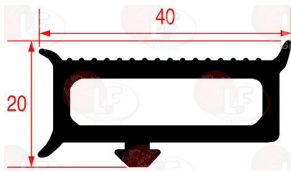

Gaskets in bundles

3286526 COLD ROOM GASKET - 25 m
grey color
dimensions 40x20 mm