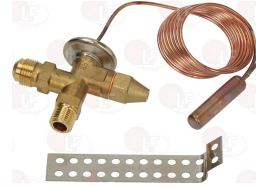

FRIULINOX 996074

Suitable for:

FRIULINOX

Suitable for:

Thermostatic valves for refrigeration

3150001 VALVE THERMOSTATIC HONEYWELL TMV-00008
 gas R404a/R507
 with internal equalizer
 inlet 3/8"sae
 outlet 1/2"sae
 operating range -50°/0°C

FRIULINOX 995911

3150038 VALVE THERMOSTATIC HONEYWELL TMV-00009
 gas R404a/R507
 with internal equalizer
 inlet 3/8"sae
 outlet 1/2"sae
 operating range -50°/-27°C
 MOP -18°C

FRIULINOX 995771

Thermostats