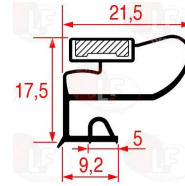

FRIULINOX 925020

Suitable for:

3786060 MIDDLE EDGED GASKET 595x414 mm
magnetic - color white
for drawer 2/3 GN2/1