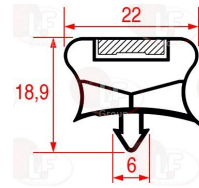

FRIULINOX 925721

FRIULINOX FR925156

FRIULINOX 925156

3786239 SNAP-IN DOOR GASKET 630x390 mm
magnetic - grey colour

3786231 SNAP-IN DOOR GASKET 635x590 mm
magnetic - grey colour