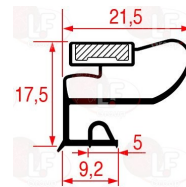

FRIULINOX 925016

3186081 MIDDLE EDGED GASKET 390x310 mm
magnetic - white colour
for REFRIGERATED COUNTERS