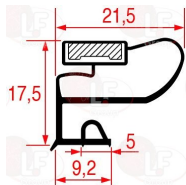

FRIULINOX 925015

3786056 MIDDLE EDGED GASKET 634x595 mm
magnetic - color white
for door GN2/1 complete

FRIULINOX 925014

3186070 MIDDLE EDGED GASKET 770x670 mm
magnetic - white colour