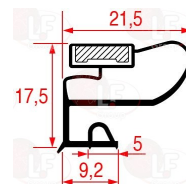

FRIULINOX 925018

3786058 MIDDLE EDGED GASKET 595x198 mm
magnetic - color white
for drawer 1/3 GN2/1