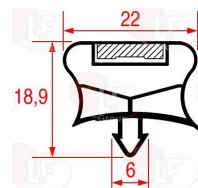

FRIULINOX FR935306

FRIULINOX 935306

3786236 SNAP-IN DOOR GASKET 1570x670 mm
magnetic - grey colour