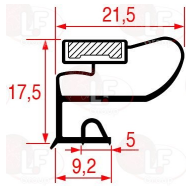

FRIULINOX 925021

3786055 MIDDLE EDGED GASKET 634x390 mm
magnetic - color white