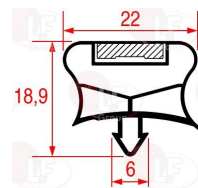

FRIULINOX 925043

3186583 SNAP-IN GASKET 485x290 mm
magnetic - grey color
for Refrigerated table (FRIULINOX) - Series TR EN

FRIULINOX FR925315

FRIULINOX 925315

3186510 SNAP-IN GASKET 597x410 mm
magnetic - grey colour
for Refrigerated table (FRIULINOX) TRS/37 - TRS/57
for Refrigerated table (FRIULINOX) TR27