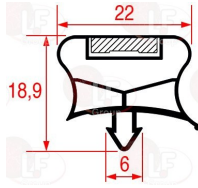

Suitable for:

5051691 SNAP-IN GASKET 1535x585 mm
magnetic - grey colour

FRIULINOX 936087

Suitable for:

5022908 SNAP-IN GASKET 1570x615 mm
magnetic - colour grey