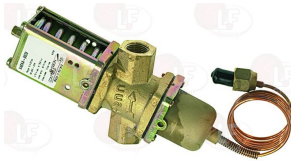

Pressure valves for refrigeration

3526551 PRESSURE VALVE V46AA-9609 G 3/8"
pressure range 5..23 bar
capillary 750 mm with fitting 1/4" sae
high pressure field to prevent from water hammer
at low flow rate