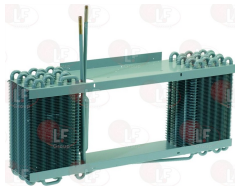

Evaporators

3123002 EVAPORATOR D70038 650x300x145 mm
for 1200 L
for Refrigerated cupboard (FRIULINOX)