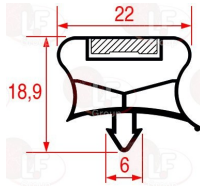

FRIULINOX FR925052

FRIULINOX 925052

FRIULINOX FR925067

FRIULINOX 925067

3786230 SNAP-IN DOOR GASKET 640x430 mm
magnetic - grey colour

3786238 SNAP-IN DOOR GASKET 750x690 mm
magnetic - grey colour