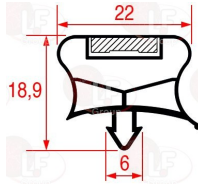

FRIULINOX FR925054

FRIULINOX 925054

3786275 SNAP-IN GASKET 393x192 mm
magnetic - grey colour