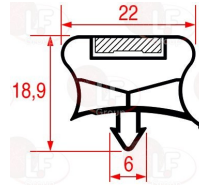

FRIULINOX FR925198

FRIULINOX 925198

Suitable for:

3786696 SNAP-IN GASKET 761x622 mm
magnetic - grey