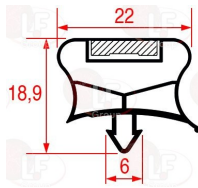

FRIULINOX FR925055

FRIULINOX 925055

3786666 SNAP-IN GASKET 465x310 mm
magnetic - grey color
for Refrigerated table (FRIULINOX) TR75