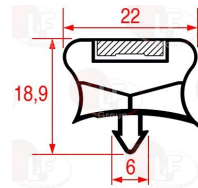

FRIULINOX 925283

3186509 SNAP-IN GASKET 410x285 mm
magnetic - grey colour
for Refrigerated table (FRIULINOX) TRS/37 - TRS/57

FRIULINOX 077FR925282

FRIULINOX 925282

3186976 SNAP-IN GASKET 420x390 mm
magnetic - grey colour
for Refrigerated table (FRIULINOX) SNR40/2