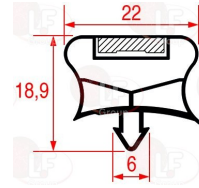

Suitable for:

Suitable for:

3786233 SNAP-IN DOOR GASKET 407x296 mm
magnetic - grey colour

3786234 SNAP-IN DOOR GASKET 416x198 mm
magnetic - grey colour

FRIULINOX FR925158

FRIULINOX 925158

FRIULINOX FR925159

FRIULINOX 925159

5037465 SNAP-IN DOOR GASKET 600x405 mm
magnetic
for Refrigerated cupboard (FRIULINOX) TR57

3786232 SNAP-IN DOOR GASKET 626x407 mm
magnetic - grey colour