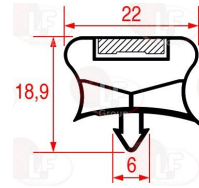

FRIULINOX FR925052

FRIULINOX 925052

FRIULINOX FR925067

FRIULINOX 925067

3786230 SNAP-IN DOOR GASKET 640x430 mm
magnetic - grey colour

3786238 SNAP-IN DOOR GASKET 750x690 mm
magnetic - grey colour