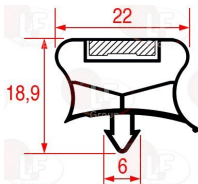

FRIULINOX FR935185

FRIULINOX 935185

3786240 SNAP-IN DOOR GASKET 390x200 mm
magnetic - grey colour