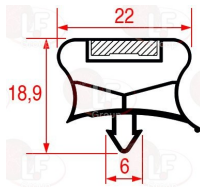

FRIULINOX FR925104

FRIULINOX 925104

FRIULINOX FR935307

FRIULINOX 935307

3786235 SNAP-IN DOOR GASKET 770x670 mm
magnetic - grey colour

3786378 SNAP-IN GASKET 1512x642 mm
magnetic - color grey