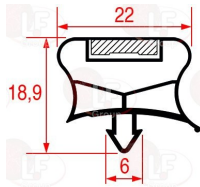

FRIULINOX FR935186

FRIULINOX 935186

FRIULINOX 935819