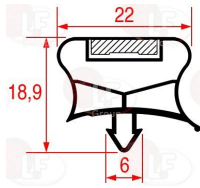

FRIULINOX 925721

FRIULINOX FR925156

FRIULINOX 925156

3786239 SNAP-IN DOOR GASKET 630x390 mm
magnetic - grey colour

3786231 SNAP-IN DOOR GASKET 635x590 mm
magnetic - grey colour