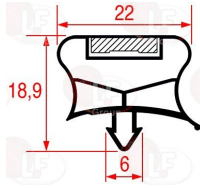

Suitable for:

FRIULINOX

5000087 SNAP-IN GASKET 630x480 mm
magnetic - grey color