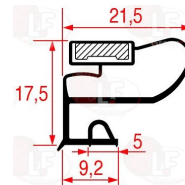

FRIULINOX 935046

3786229 SNAP-IN DOOR GASKET 1190x550 mm
magnetic - grey colour