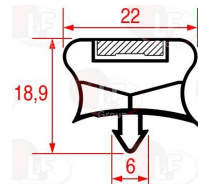

FRIULINOX FR925053

FRIULINOX 925053