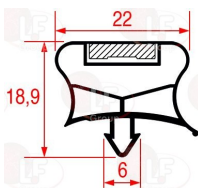

FRIULINOX FR935215

FRIULINOX 935215

3786237 SNAP-IN DOOR GASKET 1525x690 mm
magnetic - grey colour
for Refrigerated cupboard (FRIULINOX) ARP7