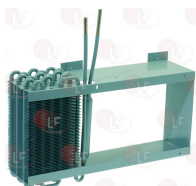

FRIULINOX 996198

Evaporators

3123002 EVAPORATOR D70038 650x300x145 mm
 for 1200 L
 for Refrigerated cupboard (FRIULINOX)

FRIULINOX 935675

5058369 EVAPORATOR 482x300x110 mm

FRIULINOX 996511

3123003 EVAPORATOR 500x300x135 mm
 for 600 L
 for Refrigerated cupboard (FRIULINOX)