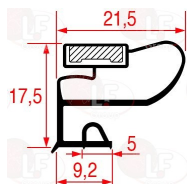

FRIULINOX 925017

3786057 MIDDLE EDGED GASKET 414x390 mm
magnetic - color white
for drawer 2/3 GN1/1