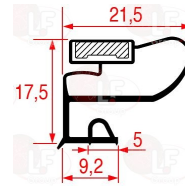

FRIULINOX 925013

3786054 MIDDLE EDGED GASKET 634x465 mm
magnetic - color white