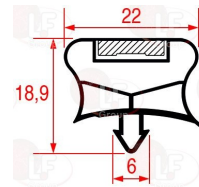

FRIULINOX FR925104

FRIULINOX 925104

FRIULINOX FR935307

FRIULINOX 935307

3786235 SNAP-IN DOOR GASKET 770x670 mm
magnetic - grey colour

3786378 SNAP-IN GASKET 1512x642 mm
magnetic - color grey