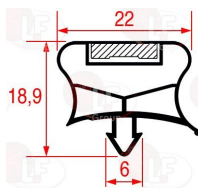

FRIULINOX FR925315

FRIULINOX 925315

3186510 SNAP-IN GASKET 597x410 mm
magnetic - grey colour
for Refrigerated table (FRIULINOX) TRS/37 - TRS/57
for Refrigerated table (FRIULINOX) TR27