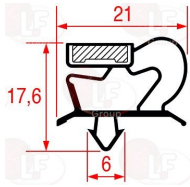

IFI - DSL 610030101A

Gaskets for refrigerators

3186898 SNAP-IN DOOR GASKET 740x660 mm
magnetic
grey colour
half door for REFRIGERATORS IFI

IFI - DSL

3186897 SNAP-IN GASKET 1540x660 mm
magnetic - grey colour
complete door
for IFI REFRIGERATOR

IFI - DSL

3786244 SNAP-IN GASKET 680x425 mm
magnetic - grey colour
for Refrigerated table (IFI - DSL)

IFI - DSL

Switches

5070882 INTERRUTTORE BIPOLARE VERDE
frontale 30x38 mm - dima di foratura 28x26 mm

IFI - DSL 614020089