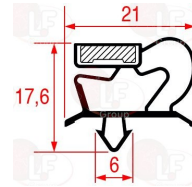

IFI - DSL 610030101A

Gaskets for refrigerators

3186898 SNAP-IN DOOR GASKET 740x660 mm
magnetic
grey colour
half door for REFRIGERATORS IFI

IFI - DSL

3186897 SNAP-IN GASKET 1540x660 mm
magnetic - grey colour
complete door
for IFI REFRIGERATOR

IFI - DSL

3786244 SNAP-IN GASKET 680x425 mm
magnetic - grey colour
for Refrigerated table (IFI - DSL)

IFI - DSL

Switches

5070882 INTERRUTTORE BIPOLARE VERDE
frontale 30x38 mm - dima di foratura 28x26 mm

IFI - DSL 614020089