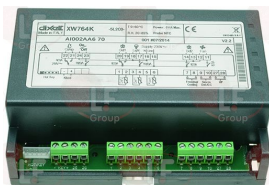

3240666 MOTOR VENTILATOR NMB 4715MS-23W-B5AK
230V 50/60Hz 15W 2600rpm
ø 114 mm

IFI - DSL 610050067

Electronic controllers

3445245 BOARD DISPLAY DIXELL T620-000C0
board 6 buttons for panels format K

IFI - DSL 610070204

5054626 BOARD DISPLAY DIXELL T670-000C1
board 6 buttons for panels format K
IFI-DSL configuration

IFI - DSL 614020109

5049126 CONTROLLER DIXELL XW20LS-5N0C0
230V 50/60Hz
1 relay output 20A for compressor
1 relay output 8A configurable
2 inputs for NTC probes (not included)
dimension 38x185x depth 48 mm
mounting hole 150x31 mm
IFI-DSL configuration

IFI - DSL 220010463

5051507 CONTROLLER DIXELL XW30V-5N0C1
230V 50Hz
1 relay outlet 20A for compressor
1 relay outlet 8A for light
1 relay outlet 16A for fan/heating element
2 NTC probe inlets (not included)
dimensions 64x100x depth 65 mm
mounting hole 72x56 mm
IFI-DSL configured

IFI - DSL 468030050

IFI - DSL 610070211

IFI - DSL 610070211+

5030856 CONTROLLER DIXELL XW764K-5L2C0
230V 50/60Hz
6 relay outputs f/ compressor, ventilators, light,
defrosting1. defrosting2. ON/OFF
1 digital input
defrosting synchroniser
3 NTC probes (not included)
IFI-DSL configuration