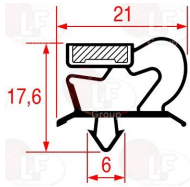

Gaskets for refrigerators

3186898 SNAP-IN DOOR GASKET 740x660 mm
magnetic
grey colour
half door for REFRIGERATORS IFI