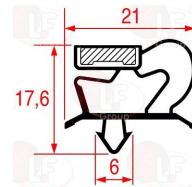

ILSA R_36474

3186862 SNAP-IN DOOR GASKET 750x660 mm
magnetic - grey colour
for half-door ILSA
for Refrigerated cupboard (ILSA) ARP0013 - ARP0017
ARP0018 - ARP0021
for Refrigerated cupboard (ILSA) ARZ0006