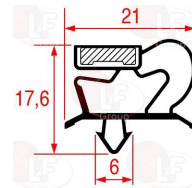

ILSA 00777

3186801 SNAP-IN GASKET 630x405 mm
magnetic - grey colour
for Refrigerated table (ILSA) TAR GN - TRMG1213
TRMG2034
for Refrigerated table (ILSA) TRCG2001 - TRMG1035
TRMG2035 TMMG2015 - TRMG1213 - TRMG2034