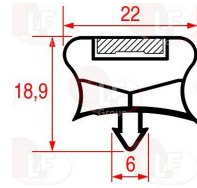

ILSA R_36471

Suitable for:

3186802 SNAP-IN GASKET 632x483 mm
magnetic - grey color
for Refrigerated table (ILSA) TAR PA
for Refrigerated table (ILSA) TRMP2010 BCPZ0003

ILSA 19098

Suitable for:

5038966 SNAP-IN GASKET 635x410 mm
magnetic
for Refrigerated table (ILSA) FM5 - TRCG2002
TRMG1014 - TRPZ1024
for Refrigerated table (ILSA) TRCG3001