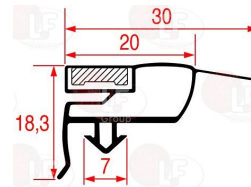

ILSA 33842

3786216 SNAP-IN GASKET 1500x660 mm
magnetic - grey colour
for 700 L CABINET
for Refrigerated cupboard (ILSA) AM071011SA