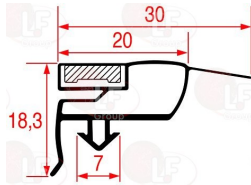

ILSA 30799

ILSA 33696

3186590 SNAP-IN GASKET 724x699 mm
magnetic - grey
for DOOR 1/2 GE/PA
for Refrigerated cupboard (ILSA) - Series HARMONY