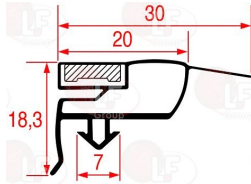

ILSA R_36472

3786242 SNAP-IN GASKET 700x655 mm
magnetic - grey colour
for half door