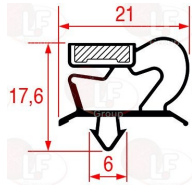

Suitable for:

3186802 SNAP-IN GASKET 632x483 mm
magnetic - grey color
for Refrigerated table (ILSA) TAR PA
for Refrigerated table (ILSA) TRMP2010 BCPZ0003