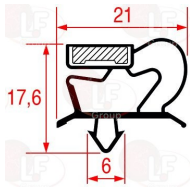

ILSA 19100

3186804 SNAP-IN GASKET 402x405 mm
magnetic - grey colour
for drawer 2/3