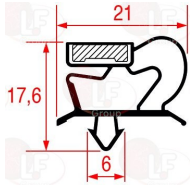

ILSA 30798

ILSA 33695

Suitable for:

ILSA

3186805 SNAP-IN GASKET 402x185 mm
magnetic - grey colour
for drawer 1/3

ILSA 19827

Suitable for:

3186803 SNAP-IN GASKET 402x295 mm
magnetic - grey colour
for drawer 1/2