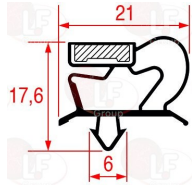

Gaskets for refrigerators

3186800 SNAP-IN GASKET 400x230 mm
magnetic - grey colour
for lateral drawer