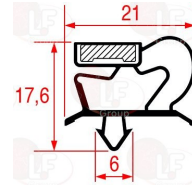

ILSA 30798

ILSA 33695

Suitable for:

ILSA

3186805 SNAP-IN GASKET 402x185 mm
magnetic - grey colour
for drawer 1/3

ILSA 19827

Suitable for:

3186803 SNAP-IN GASKET 402x295 mm
magnetic - grey colour
for drawer 1/2