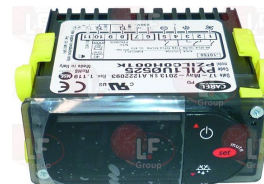

ILSA 31311

3240554 CAPACITOR WITH CABLE 3µF

ILSA 31312

3240549 AXIAL FAN EBM A4E330 AP20-01
230V 50/60Hz 105W 1360rpm 0.52A
ø 330 mm - capacitor 3µF (not included)

ILSA 33266

Capacitors, electrical

3240554 CAPACITOR WITH CABLE 3µF

ILSA 29254

Electronic controllers

3445217 CONTROLLER CAREL PJEZC00000
230V 50/60Hz
1 relay output 8A for compressor
1 relay output 8A for defrosting
1 relay output 8A for fans
2 NTC probes (not included)
front dimension 81x36 mm
mounting hole 71x29 mm
for Refrigerated cupboard (ILSA) - Series AE
Series AH
for Refrigerated table (ILSA) - Series TEMG
Series TMMG - Series TRMG
for Refrigerated table (ILSA) TRCG3001

ILSA 29400

ILSA 31384

7100643 CONTROLLER CAREL PYIL1U05B9
230V 50/60Hz
1 relay output 16A
2 relay outputs 8A
2 NTC probes (not included)
1 digital input
ILSA configuration

ILSA_R_31384

ILSA_R_34986

ILSA_R_33100

ILSA 34986

ILSA_R_34896

Suitable for:

ILSA

Suitable for:

3390260 CONTROLLER DISPLAY EVCO CT1SA0020300
for series ELITE
for Refrigerated cupboard (ILSA) AE070007
AE070008 - AE070010 - AE140001 - AE140002
AE140003 - AE140004 - AE140008 - AE140010
AE140011 - AE140012
for Refrigerated cupboard (ILSA) AEPA0002
AE140025 AEPA0002 - AE070003