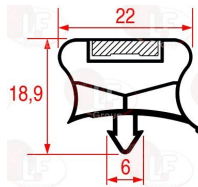

ILSA 18565

3786233 SNAP-IN DOOR GASKET 407x296 mm
magnetic - grey colour
for Refrigerated cupboard (ILSA) TRMG1210