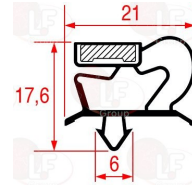

ILSA 01363

Gaskets for refrigerators

3186800 SNAP-IN GASKET 400x230 mm
magnetic - grey colour
for lateral drawer

ILSA 19102

3186861 SNAP-IN DOOR GASKET 1550x660 mm
magnetic - grey colour
for full door ILSA
for Refrigerated cupboard (ILSA) ARZ0065