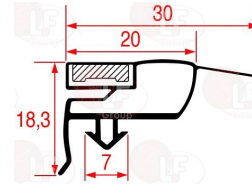

ILSA 34517

3186588 SNAP-IN GASKET 723x658 mm
magnetic - grey
for CUPBOARD
for Refrigerated cupboard (ILSA) AH070003
AH070004 AH070007