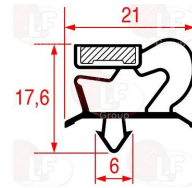

ILSA 19259

3186652 SNAP-IN GASKET 510x410 mm
magnetic - grey colour
for SALADETTE door