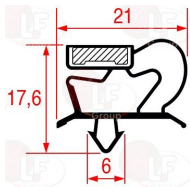

ILSA 19099

3786464 SNAP-IN GASKET 630x465 mm
magnetic - colour grey