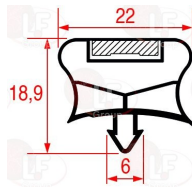

ILSA 00776

7100810 SNAP-IN GASKET 630x485 mm
magnetic
for Refrigerated cupboard (ILSA) TRCP2002
for Refrigerated cupboard (ILSA) TRCP2002
for Refrigerated table (ILSA) TRPZ1006