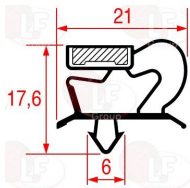

ILSA 19100

3186804 SNAP-IN GASKET 402x405 mm
magnetic - grey colour
for drawer 2/3

ILSA 19259

3186652 SNAP-IN GASKET 510x410 mm
magnetic - grey colour
for SALADETTE door

ILSA 30485

3786463 SNAP-IN GASKET 625x390 mm
magnetic - colour grey