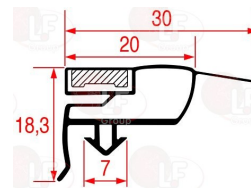

ILSA 33992

ILSA 34516

3186591 SNAP-IN GASKET 1538x698 mm
magnetic - grey
for DOOR 1/1 GE/PA
for Refrigerated cupboard (ILSA) AE140002
for Refrigerated cupboard (ILSA) AEPA0002

ILSA 31262

ILSA 33697

3186589 SNAP-IN GASKET 1539x659 mm
magnetic - grey
for CUPBOARD 1/1 DOOR GN700
for Refrigerated cupboard (ILSA) AE140001
AE140002 - AE140003 - AE140004 - AE140008
AE140010 - AH070001 - AH140001 - AH140002
AH140009
for Refrigerated cupboard (ILSA) AH070008 AH070002
AH140012