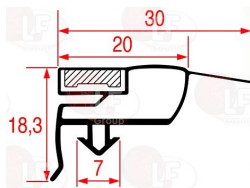

ILSA 33992

ILSA 34516

3186591 SNAP-IN GASKET 1538x698 mm
magnetic - grey
for DOOR 1/1 GE/PA
for Refrigerated cupboard (ILSA) AE140002
for Refrigerated cupboard (ILSA) AEPA0002