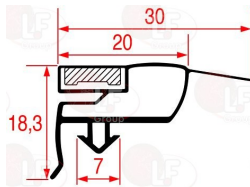

ILSA 18567

3786215 SNAP-IN GASKET 1490x675 mm
magnetic - grey colour
for 500 L CABINET