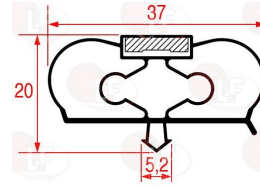

INFRICO 602M18

3186647 SNAP-IN GASKET 535x495 mm
magnetic - grey color
for Refrigerated table (INFRICO) - Series ESC