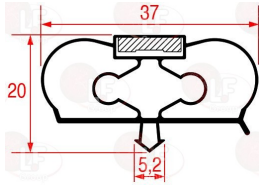

Suitable for:

INFRICO

Suitable for:

3786511 SNAP-IN GASKET 531x205 mm
magnetic - grey colour
for Refrigerated table (INFRICO) MP1470 - MP2300