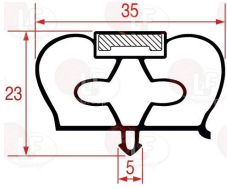

Suitable for:

Suitable for:

3786279 MIDDLE EDGED GASKET 574x499 mm
magnetic
for Refrigerated table (INFRICO) MLP2300 - MP1470
MP2300 - MR1620 - MR1620EN - MR2190 - MR2190EN
MR2750
for Refrigerated table (INFRICO) MP1575

3786277 MIDDLE EDGED GASKET 608x460 mm
magnetic
for Refrigerated table (INFRICO) BMGN1470
BMGN1960 - BMGN2470 - MPG1980