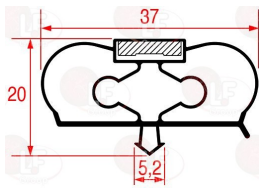

INFRICO 602V82

3186645 SNAP-IN GASKET 602x455 mm
magnetic - grey colour
for Refrigerated table (INFRICO) BMGN1470
BMGN1960 - BMGN2450 - MPG1980
for Refrigerated table (INFRICO) GN1960L