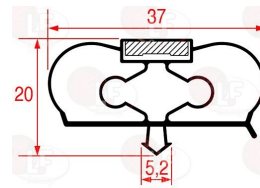

INFRICO 602B02

3186646 SNAP-IN GASKET 602x530 mm
magnetic - grey colour
for Refrigerated table (INFRICO) MLP2300 - MP1470
MP2300 - MR1620 - MR1620EN - MR2190 - MR2190EN
MR2750
for Refrigerated table (INFRICO) MP1575