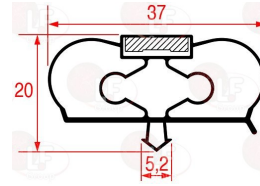

INFRICO 602A01

3186640 SNAP-IN GASKET 805x460 mm
magnetic - grey colour
for Refrigerated table (INFRICO) FMPP1500
FMPP2000 - FMPP2500