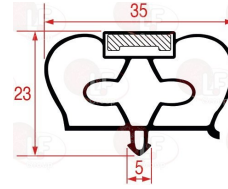

Suitable for:

Suitable for:

3786279 MIDDLE EDGED GASKET 574x499 mm
magnetic
for Refrigerated table (INFRICO) MLP2300 - MP1470
MP2300 - MR1620 - MR1620EN - MR2190 - MR2190EN
MR2750
for Refrigerated table (INFRICO) MP1575

3786277 MIDDLE EDGED GASKET 608x460 mm
magnetic
for Refrigerated table (INFRICO) BMGN1470
BMGN1960 - BMGN2470 - MPG1980