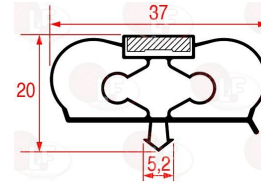

INFRICO 602M01

INFRICO 602B02

3186642 SNAP-IN GASKET 1430x665 mm
magnetic - grey colour
for CABINET

3186643 SNAP-IN GASKET 1430x770 mm
magnetic - grey colour
for Refrigerated cupboard (INFRICO) A850T/FPAST
A850TFPAST