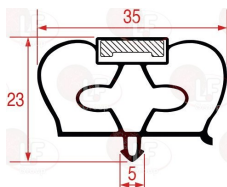

Gaskets for refrigerators

3786280 MIDDLE EDGED GASKET 1565x660 mm
magnetic
for Refrigerated cupboard (INFRICO) AGN1402
AGN1402BT - AGN701 - AGN701BT
for Refrigerated cupboard (INFRICO) AGB701CR