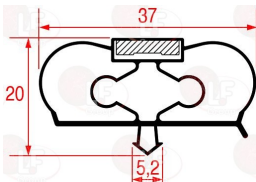

INFRICO 602A02

INFRICO 602A03

3786564 SNAP-IN GASKET 1565x660 mm
for INFRICO CABINET after 2000
per ARMADIO FRIGORIFERO INFRICO APRES 2000
for Refrigerated cupboard (INFRICO) AGN1402BT

3786276 SNAP-IN GASKET 455x185 mm
magnetic - grey
for Refrigerated table (INFRICO) BMGN1470
BMGN1960 - BMGN2450 - BMPP1500 - BMPP2000
BMPP2500 - MPG1980
for Refrigerated table (INFRICO) BMPP1600