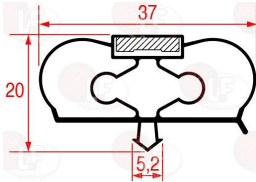

INFRICO 602M01

INFRICO 602B02

3186642 SNAP-IN GASKET 1430x665 mm
magnetic - grey colour
for CABINET

3186643 SNAP-IN GASKET 1430x770 mm
magnetic - grey colour
for Refrigerated cupboard (INFRICO) A850T/FPAST
A850TFPAST