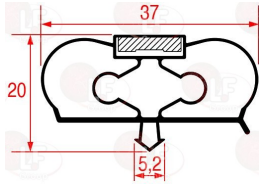

INFRICO 602M01

3186644 SNAP-IN GASKET 695x660 mm
magnetic - grey colour
for CABINET