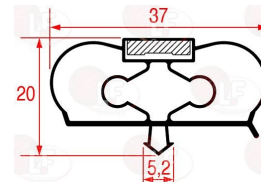

INFRICO 602A02

INFRICO 602A03

3786564 SNAP-IN GASKET 1565x660 mm
for INFRICO CABINET after 2000
per ARMADIO FRIGORIFERO INFRICO APRES 2000
for Refrigerated cupboard (INFRICO) AGN1402BT

3786276 SNAP-IN GASKET 455x185 mm
magnetic - grey
for Refrigerated table (INFRICO) BMGN1470
BMGN1960 - BMGN2450 - BMPP1500 - BMPP2000
BMPP2500 - MPG1980
for Refrigerated table (INFRICO) BMPP1600