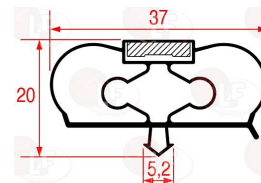

INFRICO 602A05

INFRICO 602B20

7101712 SNAP-IN GASKET 460x295 mm
 magnetic
 for Refrigerated table (INFRICO) BMPP1600

3186641 SNAP-IN GASKET 485x455 mm
 magnetic - grey color
 for Refrigerated table (INFRICO) ME1000II
 ME1000PIZZA - ME1003AN - ME1003BAN - ME1003II
 ME1003PIZZA
 for Refrigerated table (INFRICO) ME1000BAN