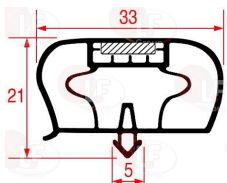

INFRICO 602A05

INFRICO 602B20

7101712 SNAP-IN GASKET 460x295 mm
magnetic
for Refrigerated table (INFRICO) BMPP1600

3186641 SNAP-IN GASKET 485x455 mm
magnetic - grey color
for Refrigerated table (INFRICO) ME1000II
ME1000PIZZA - ME1003AN - ME1003BAN - ME1003II
ME1003PIZZA
for Refrigerated table (INFRICO) ME1000BAN