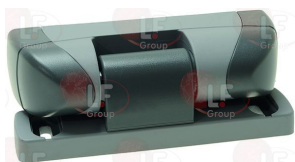

INTERTECNICA R020570

3053637 HINGE 2830RV WITH RAMP
reversibility right-left
door retainer 65-90 mm
retainer with 1 shim 75-110 mm
retainer with 2 shims 85-130 mm
vertical adjustment ± 8 mm
horizontal adjustment ± 5 mm
depth ± 3.5 mm