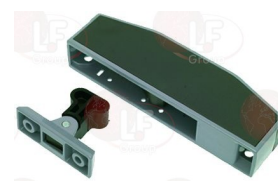

INTERTECNICA R018589

3526800 COMPENSATION VALVE MINI EL/TN
length without flange 62mm - \varnothing 60 mm
for positive temperature
without heating element

INTERTECNICA R012308

3150078 MINI EL/BT COMPENSATION VALVE
extensible length without flange 92/152 mm
 \varnothing 67 mm
for negative temperature
with heating element 7W 230V

INTERTECNICA R020334

Handles

3242982 ADDITIONAL RELEASE 075
122x44x59 mm

INTERTECNICA R018862

3242959 ADDITIONAL RELEASE 1875
distance between holes 158 mm
dimensions 181x33 mm

INTERTECNICA R017529

Suitable for:

3242983 ADJUSTABLE CLAMP

INTERTECNICA R019020

Suitable for:

3242530 CATCH WITH LOCK 2225 RH/LH
with internal hinge
with lock release device

INTERTECNICA R018868

3242740 CATCH 7225 WITH LOCK
with internal safety push-button
complete with strike hook 27/42 mm