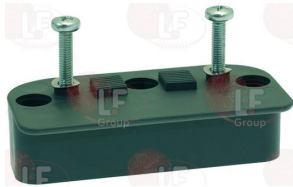

3242983 ADJUSTABLE CLAMP

INTERTECNICA R019020

Suitable for:

3242530 CATCH WITH LOCK 2225 RH/LH
with internal hinge
with lock release device

INTERTECNICA R018868

3242740 CATCH 7225 WITH LOCK
with internal safety push-button
complete with strike hook 27/42 mm

INTERTECNICA R020544

3242760 KIT 7000 DOOR THICKNESS 50/69 mm

INTERTECNICA R020392

3242762 KIT 7000 DOOR THICKNESS 90/109 mm

INTERTECNICA R020329

3242742 STRIKE SHIM 57/72 mm

INTERTECNICA R020321

3242744 STRIKE SHIM 87/102 mm