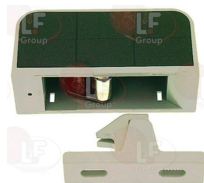

Handles

3242982 ADDITIONAL RELEASE 075
122x44x59 mm